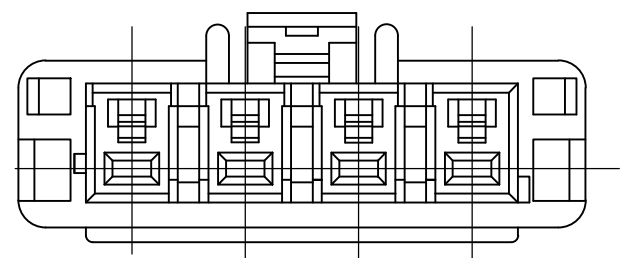

THIS DRAWING IS UNPUBLISHED. RELEASED FOR PUBLICATION
 © COPYRIGHT - By - ALL RIGHTS RESERVED.

REVISIONS				
P	LTR	DESCRIPTION	DATE	APVD
	D3	REVISED PER ECO-17-008188	4JAN2018	C.X D.Z

THE TYPE OF KEYING

HOSING	6 / 6 NYLON GRASS FILLED/ NYLON 6
NAME	MATERIAL

SECT A-A

4	6	25	35	1376397-1	3-1376385-4	TYPE D	YELLOW	6Pos	3-1376391-4
4	6	25	35	1376397-1	2-1376385-3	TYPE C	BLUE	6Pos	2-1376391-3
4	6	25	35	1376397-1	1-1376385-2	TYPE B	RED	6Pos	1-1376391-2
4	6	25	35	1376397-1	1376385-1	TYPE A	NATURAL	6Pos	1376391-1
3	4	15	25	1376396-1	1-1376384-5	TYPE B	RED	4Pos	1-1376390-5
3	4	15	25	1376396-1	1-1376384-6	TYPE A	NATURAL	4Pos	1376390-5
4	4	15	25	1376396-1	3-1376384-4	TYPE D	YELLOW	4Pos	3-1376390-4
4	4	15	25	1376396-1	2-1376384-3	TYPE C	BLUE	4Pos	2-1376390-3
4	4	15	25	1376396-1	1-1376384-2	TYPE B	RED	4Pos	1-1376390-2
4	4	15	25	1376396-1	1376384-1	TYPE A	NATURAL	4Pos	1376390-1
	N	M	L	APPLICABLE PLATE. P/N	MATING CONN. P/N	THE TYPE OF KEYING	Color	Pos	PART NO.

1 MATING CONN. P/N
 HEADER ASS'Y :SEE TABLE
 REC CONTACT ;1376347-1,1376348-1

2 PARTS COMPLY WITH GLOW WIRE
 REQUIREMENT FOR PARTS OF NON-METALLIC
 MATERIAL SUPPORTING A CURRENT-CARRYING
 CONNECTION DETAILED IN IEC 60335-1,
 SECTION 30 (GWT) .

- 3 NYLON 6, GWT, V-2.
- 4 NYLON 66, GWT, V-0.

THIS DRAWING IS A CONTROLLED DOCUMENT.		DWN A.OISHI 31AUG00	TE Connectivity 5.0 POWER KEY CONNECTOR 4P PLUG HOUSING	
DIMENSIONS: mm		CHK Y.KASHIWA 28AUG'00		
TOLERANCES UNLESS OTHERWISE SPECIFIED:		APVD Y.KASHIWA 28AUG'00	NAME	
0 PLC ± 0.2 1 PLC ± 0.2 2 PLC ± 0.2 3 PLC ± 4 PLC ± ANGLES ± 1°		PRODUCT SPEC 108-5699	SIZE	
MATERIAL SEE TABLE		FINISH SEE TABLE	APPLICATION SPEC 104-5292	CAGE CODE A300779
		WEIGHT	DRAWING NO C-1376390	RESTRICTED TO
		CUSTOMER DRAWING		SCALE 3:1 SHEET 1 OF 1 REV D3