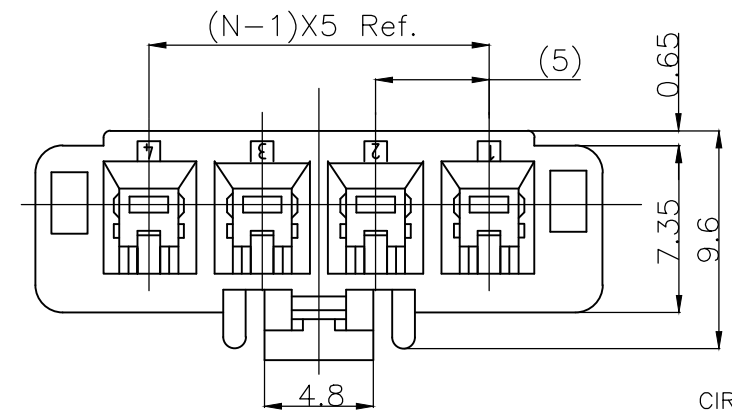

THIS DRAWING IS UNPUBLISHED. RELEASED FOR PUBLICATION
© COPYRIGHT - By - ALL RIGHTS RESERVED.

REVISIONS				
P	LTR	DESCRIPTION	DATE	APVD
	D3	REVISED PER ECO-17-008188	4JAN2018	C.X D.Z