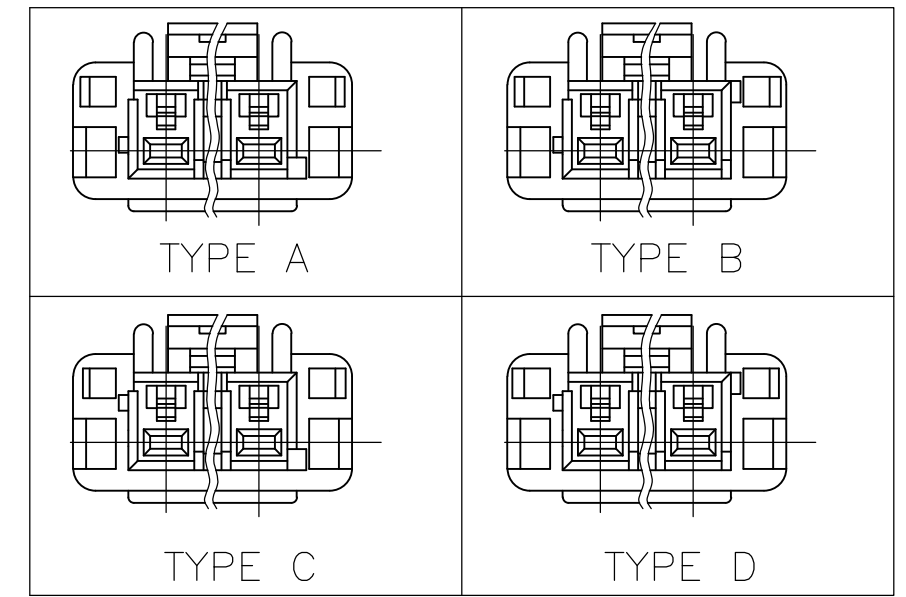

THIS DRAWING IS UNPUBLISHED. RELEASED FOR PUBLICATION
 © COPYRIGHT - By - ALL RIGHTS RESERVED.

REVISIONS				
P	LTR	DESCRIPTION	DATE	APVD
	D3	REVISED PER ECO-17-008188	4JAN2018	C.X D.Z

THE TYPE OF KEYING

HOSING	6 / 6 NYLON GRASS FILLED/ NYLON 6
NAME	MATERIAL

SECT A-A

4	6	25	35	1376397-1	3-1376385-4	TYPE D	YELLOW	6Pos	3-1376391-4
4	6	25	35	1376397-1	2-1376385-3	TYPE C	BLUE	6Pos	2-1376391-3
4	6	25	35	1376397-1	1-1376385-2	TYPE B	RED	6Pos	1-1376391-2
4	6	25	35	1376397-1	1376385-1	TYPE A	NATURAL	6Pos	1376391-1
3	4	15	25	1376396-1	1-1376384-5	TYPE B	RED	4Pos	1-1376390-5
3	4	15	25	1376396-1	1-1376384-6	TYPE A	NATURAL	4Pos	1376390-5
4	4	15	25	1376396-1	3-1376384-4	TYPE D	YELLOW	4Pos	3-1376390-4
4	4	15	25	1376396-1	2-1376384-3	TYPE C	BLUE	4Pos	2-1376390-3
4	4	15	25	1376396-1	1-1376384-2	TYPE B	RED	4Pos	1-1376390-2
4	4	15	25	1376396-1	1376384-1	TYPE A	NATURAL	4Pos	1376390-1
	N	M	L	APPLICABLE PLATE. P/N	MATING CONN. P/N	THE TYPE OF KEYING	Color	Pos	PART NO.

1 MATING CONN. P/N
 HEADER ASS'Y :SEE TABLE
 REC CONTACT ;1376347-1,1376348-1

2 PARTS COMPLY WITH GLOW WIRE
 REQUIREMENT FOR PARTS OF NON-METALLIC
 MATERIAL SUPPORTING A CURRENT-CARRYING
 CONNECTION DETAILED IN IEC 60335-1,
 SECTION 30 (GWT) .

- 3 NYLON 6, GWT, V-2.
- 4 NYLON 66, GWT, V-0.

THIS DRAWING IS A CONTROLLED DOCUMENT.		DWN A.OISHI 31AUG00	TE Connectivity 5.0 POWER KEY CONNECTOR 4P PLUG HOUSING	
DIMENSIONS: mm		CHK Y.KASHIWA 28AUG'00		
TOLERANCES UNLESS OTHERWISE SPECIFIED:		APVD Y.KASHIWA 28AUG'00	NAME	
0 PLC ± 0.2 1 PLC ± 0.2 2 PLC ± 0.2 3 PLC ± 4 PLC ± ANGLES ± 1°		PRODUCT SPEC 108-5699	SIZE	
MATERIAL SEE TABLE		FINISH SEE TABLE	APPLICATION SPEC 104-5292	CAGE CODE A300779
		WEIGHT	DRAWING NO C-1376390	RESTRICTED TO
		CUSTOMER DRAWING		SCALE 3:1 SHEET 1 OF 1 REV D3