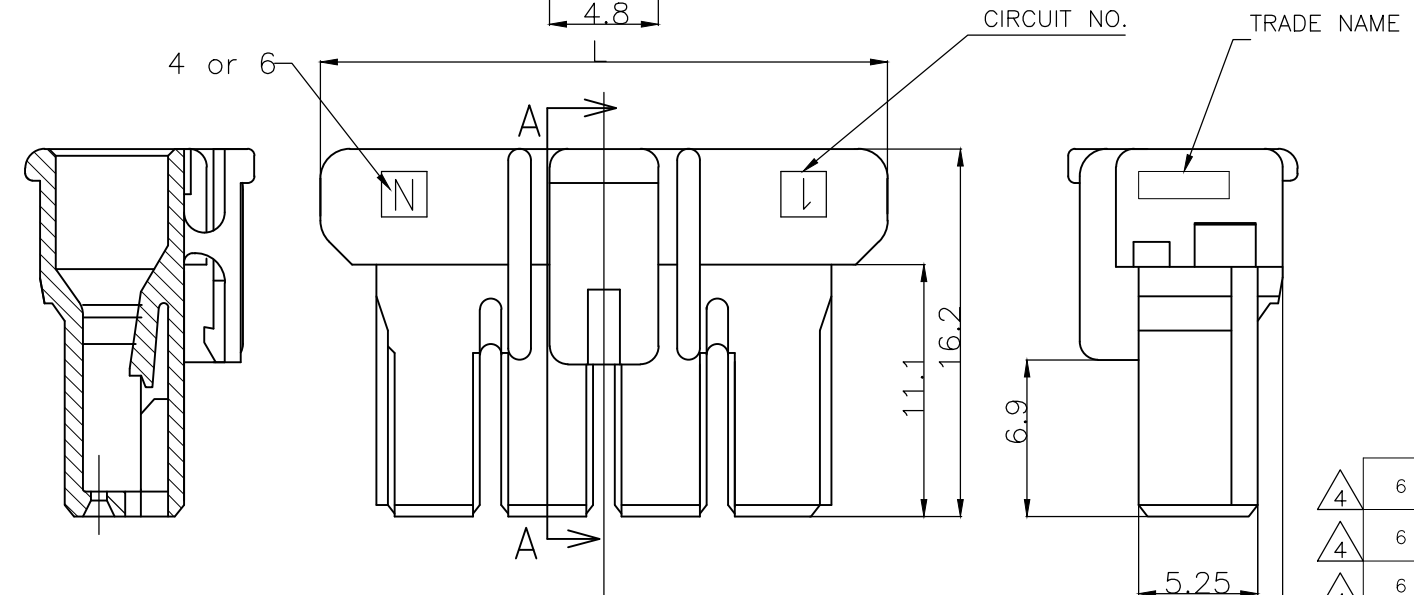

THIS DRAWING IS UNPUBLISHED. RELEASED FOR PUBLICATION
© COPYRIGHT - By - ALL RIGHTS RESERVED.

REVISIONS				
P	LTR	DESCRIPTION	DATE	APVD
	D3	REVISED PER ECO-17-008188	4JAN2018	C.X D.Z