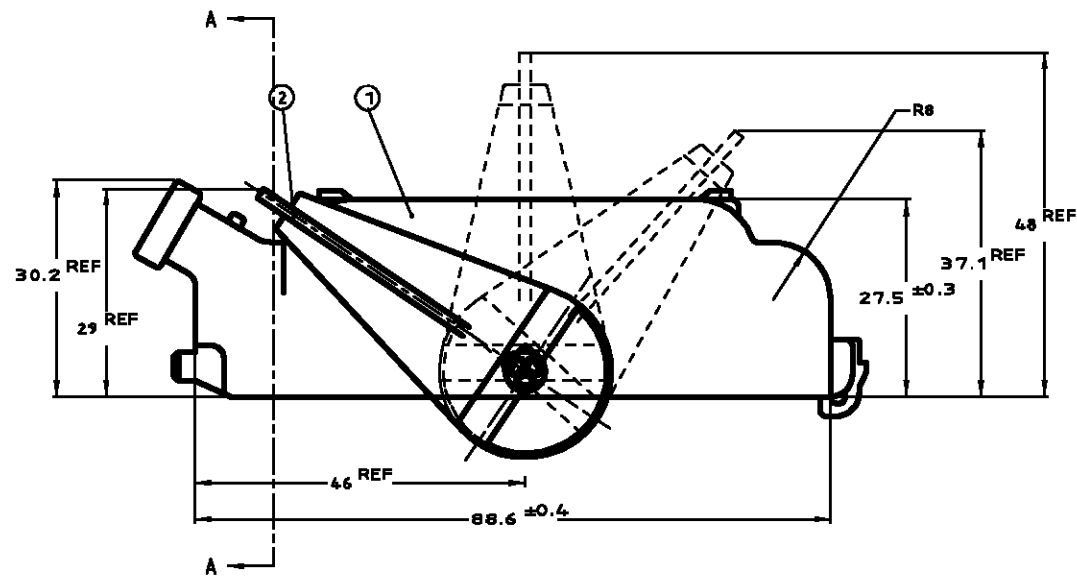

LOC	DIST	REVISIONS					
J	-	P	LTR	DESCRIPTION	DATE	DWN	APVD
		C		REVISED ADD -2 FJ00-2199-02	22OCT02	(TS)	TM

A-A

1376601-1
COVER WITH LEVER ON THE WIRES OUTPUT SIDE

1376601-2
COVER WITH LEVER OPPOSED TO WIRES OUTPUT SIDE

レバーの方向以外は1376601-1と同じである。
 IT IS THE SAME AS 1376601-1 EXCEPT THE DIRECTION OF A LEVER.

オレンジ (ORANGE)	レバー (LEVER)	2
黒 (BLACK)	カバー (COVER)	1
色 (COLOR)	名称 (NAME)	NO

THIS DRAWING IS A CONTROLLED DOCUMENT.		DWN	T.SAGAWA	18OCT2002
DIMENSIONS: 単位: 特 MM		CHK	K.ODA	27SEP00
TOLERANCES UNLESS OTHERWISE SPECIFIED: 一般公差		APVD	K.ODA	27SEP00
0 PLC ± 0.2	1 PLC ± 0.2	PRODUCT SPEC	製品仕様	108-5523
2 PLC ± 0.2	3 PLC ± 0.2	APPLICATION SPEC	取付適用規格	-
4 PLC ± 0.2	ANGLES ± 1	WEIGHT	21 g	A3 00779
MATERIAL 材料	FINISH 仕上	CUSTOMER DRAWING		
PBT	SEE TABLE	SCALE 1:1 SHEET 1 OF 1 REV C		

Tyco Electronics AMP K.K. Kawasaki, Japan	
NAME 名称	
LEVER ASSY for 060/187 PLUG ASSY 47Pos.	
SIZE	DRAWING NO
A3	1376601
CAGE CODE	RESTRICTED TO
00779	-

X-ON Electronics

Largest Supplier of Electrical and Electronic Components