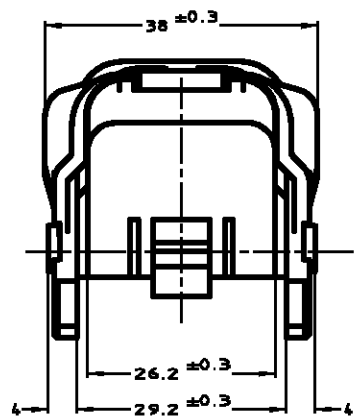

LOC	DIST	REVISIONS					
J	-	P	LTR	DESCRIPTION	DATE	DWN	APVD
		C		REVISED ADD -2 FJ00-2199-02	22OCT02	(TS)	TM

A-A

1376601-1
COVER WITH LEVER ON THE WIRES OUTPUT SIDE

1376601-2
COVER WITH LEVER OPPOSED TO WIRES OUTPUT SIDE

レバーの方向以外は1376601-1と同じである。
 IT IS THE SAME AS 1376601-1 EXCEPT THE DIRECTION OF A LEVER.

オレンジ (ORANGE)	レバー (LEVER)	2
黒 (BLACK)	カバー (COVER)	1
色 (COLOR)	名称 (NAME)	NO

THIS DRAWING IS A CONTROLLED DOCUMENT.		DWN	T.SAGAWA	18OCT2002
DIMENSIONS: 単位: 特 MM		CHK	K.ODA	27SEP00
TOLERANCES UNLESS OTHERWISE SPECIFIED: 一般公差		APVD	K.ODA	27SEP00
0 PLC ± 0.2	1 PLC ± 0.2	PRODUCT SPEC	製品仕様	108-5523
2 PLC ± 0.2	3 PLC ± 0.2	APPLICATION SPEC	取付適用規格	-
4 PLC ± 0.2	ANGLES ± 1	WEIGHT	21 g	A3 00779
MATERIAL 材料	FINISH 仕上	CUSTOMER DRAWING		
PBT	SEE TABLE	SCALE 1:1 SHEET 1 OF 1 REV C		

Tyco Electronics AMP K.K. Kawasaki, Japan	
NAME 名称	
LEVER ASSY for 060/187 PLUG ASSY 47Pos.	
SIZE	DRAWING NO
A3	1376601
CAGE CODE	RESTRICTED TO
00779	-

X-ON Electronics

Largest Supplier of Electrical and Electronic Components