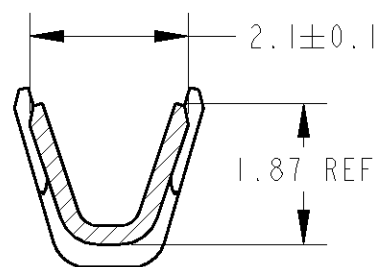

断面 A-A

断面 B-B

1. MUST MEET ALL SPECIFICATIONS OF STRIP TERMINAL EXCEPT THOSE SHOWN

1. 本図記載以外については、連鎖状端子の規格を満足すること

SELECTIVE GOLD	BRASS H04 , MAKE FROM 1376109-2	1376607-2
PRE-TIN	BRASS H04 , MAKE FROM 1376109-1	1376607-1
FINISH	MATERIAL, STRIP TERMINAL P/N	PART NO

<small>THIS DRAWING IS A CONTROLLED DOCUMENT FOR TYCO ELECTRONICS CORPORATION IT IS SUBJECT TO CHANGE AND THE CONTROLLING ENGINEERING ORGANIZATION SHOULD BE CONTACTED FOR THE LATEST REVISION.</small>	
DIMENSIONS: 単位: 珪 mm	TOLERANCES UNLESS OTHERWISE SPECIFIED: 0-PLC ± 1-PLC ±0.5 2-PLC ±0.13 3-PLC ±0.013 4-PLC ±0.0001 ANGLES ±3'00"
	MATERIAL 材料
FINISH 仕上	WEIGHT 0.2g

DWN T. KOHNO 15-Nov-04	tyco Tyco Electronics AMP K.K. Kawasaki, Japan	
CHK N. SAI 15-Nov-04	NAME 名称 025 TAB CONTACT LOOSE PIECE TYPE	
APVD K. SHIMIZU 15-Nov-04	PRODUCT SPEC 製品規格 APPLICATION SPEC 取付適用規格 114-5291	SIZE A3
WEIGHT 0.2g	CAGE CODE 00779	DRAWING NO 番号 1376607
CUSTOMER DRAWING		RESTRICTED TO SCALE 尺度 10:1
		SHEET 1 OF 1 REV 01