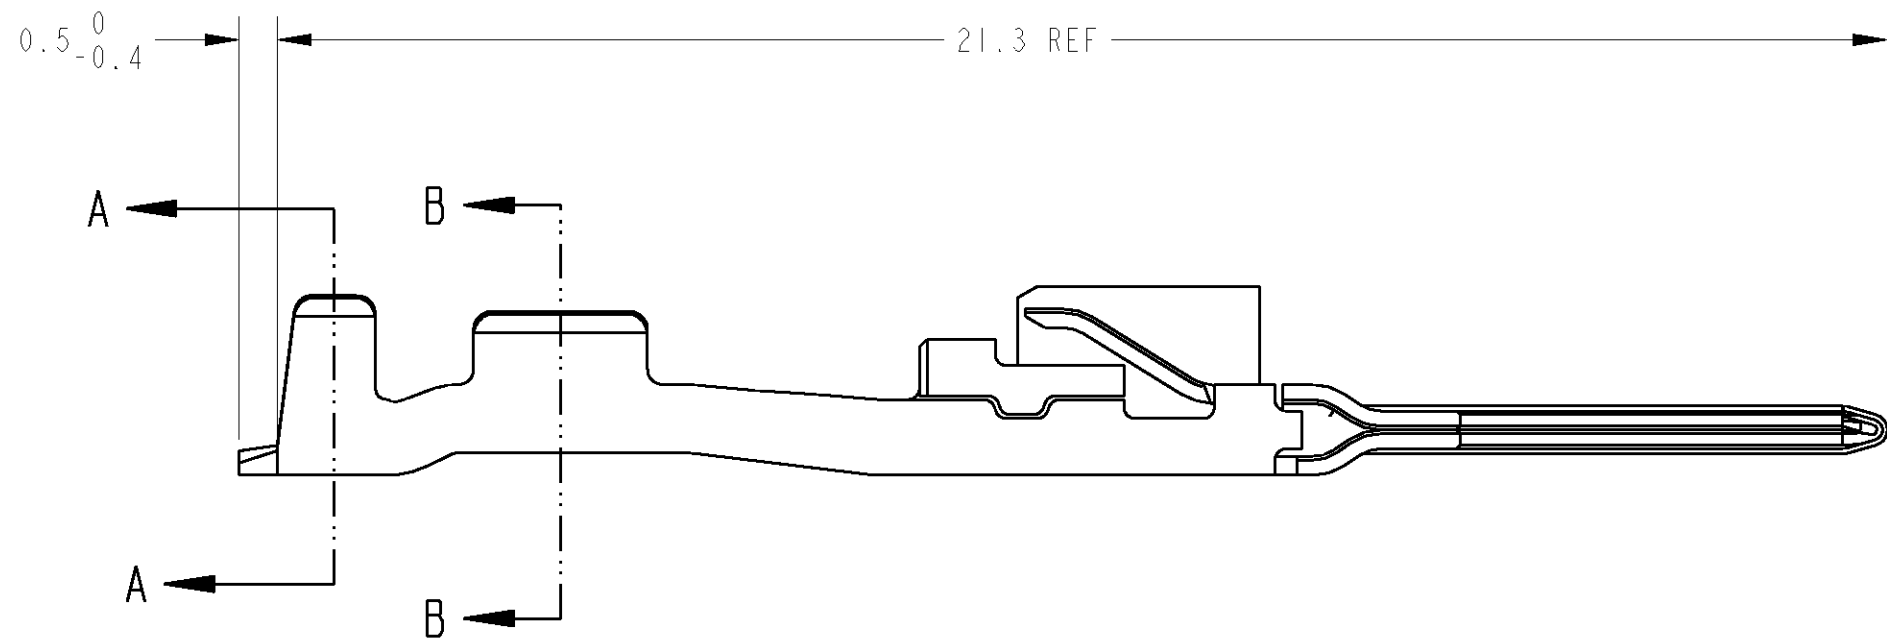

断面 A-A

断面 B-B

1. MUST MEET ALL SPECIFICATIONS OF STRIP TERMINAL EXCEPT THOSE SHOWN

1. 本図記載以外については、連鎖状端子の規格を満足すること

SELECTIVE GOLD	BRASS H04 , MAKE FROM 1376109-2	1376607-2
PRE-TIN	BRASS H04 , MAKE FROM 1376109-1	1376607-1
FINISH	MATERIAL, STRIP TERMINAL P/N	PART NO

<small>THIS DRAWING IS A CONTROLLED DOCUMENT FOR TYCO ELECTRONICS CORPORATION IT IS SUBJECT TO CHANGE AND THE CONTROLLING ENGINEERING ORGANIZATION SHOULD BE CONTACTED FOR THE LATEST REVISION.</small>	
DIMENSIONS: 単位: 珪 mm	TOLERANCES UNLESS OTHERWISE SPECIFIED: 0-PLC ± 1-PLC ±0.5 2-PLC ±0.13 3-PLC ±0.013 4-PLC ±0.0001 ANGLES ±3'00"
	MATERIAL 材料
FINISH 仕上	WEIGHT 0.2g