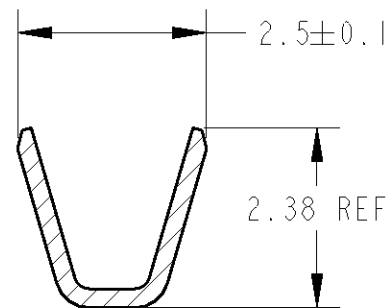

断面 A-A

断面 B-B

1. MUST MEET ALL SPECIFICATIONS OF STRIP TERMINAL EXCEPT THOSE SHOWN

1. 本図記載以外については、連鎖状端子の規格を満足すること

SELECTIVE GOLD	BRASS H04 , MAKE FROM 1376109-2	1376607-2
PRE-TIN	BRASS H04 , MAKE FROM 1376109-1	1376607-1
FINISH	MATERIAL, STRIP TERMINAL P/N	PART NO

<small>THIS DRAWING IS A CONTROLLED DOCUMENT FOR TYCO ELECTRONICS CORPORATION IT IS SUBJECT TO CHANGE AND THE CONTROLLING ENGINEERING ORGANIZATION SHOULD BE CONTACTED FOR THE LATEST REVISION.</small>	
DIMENSIONS: 単位: 珪 mm	TOLERANCES UNLESS OTHERWISE SPECIFIED: 0-PLC ± 1-PLC ±0.5 2-PLC ±0.13 3-PLC ±0.013 4-PLC ±0.0001 ANGLES ±3'00"
	MATERIAL 材料
FINISH 仕上	WEIGHT 0.2g