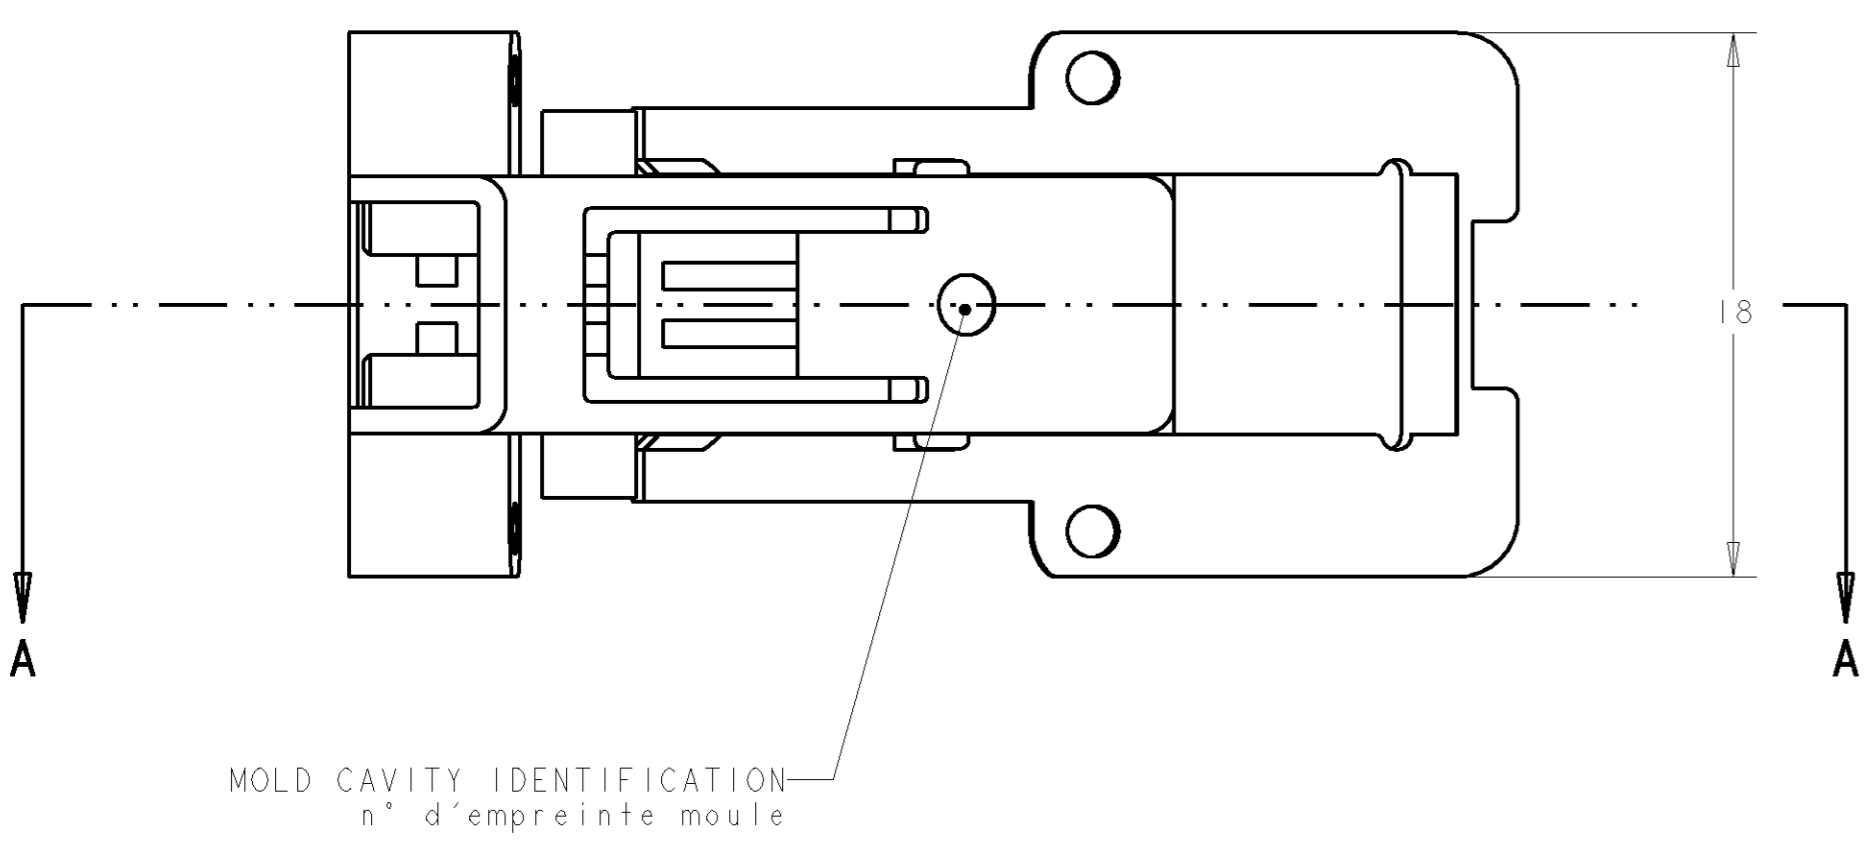

LOC		DIST		REVISIONS				
F	00	LTB	REV	DESCRIPTION MODIFICATIONS	DATE	DWN	DES.	APPV
		A		ADDED 2.8+0.2/-0; 7.1+0.2/-0	18APR2001	MP	JL	
		B		ADDED OPTIONAL FORM FOR THE LEVER	02DEC2002	MP	AA	
		C		ADDED ASSEMBLY DATE CODE	13JUL2007	MP	XR	

DESCRIPTION designation	ITEM rep.	QTTY qte	MATERIAL matiere	TE PN ref TE	COLOR couleur	KEYING detrompage
LEVER levier	2	1	PBT GF 20%	1379100-2	BLACK noir	 ECHELLE 2:1
SHIELD levier	1	1	PBT GF 20%		WHITE blanc	
LEVER levier	2	1	PBT GF 20%	1379100-1	BLACK noir	 ECHELLE 2:1
SHIELD capot	1	1	PBT GF 20%		BLACK noir	

DIMENSIONS: mm TOLERANCES UNLESS OTHERWISE SPECIFIED: 0 PLC / DEC ±0.2 1 PLC / DEC ±0.2 2 PLC / DEC ±0.2 3 PLC / DEC ±0.2 4 PLC / DEC ±0.2 ANGLES: °		TOLERANCES UNLESS OTHERWISE SPECIFIED: 0 PLC / DEC ±0.2 1 PLC / DEC ±0.2 2 PLC / DEC ±0.2 3 PLC / DEC ±0.2 4 PLC / DEC ±0.2 ANGLES: °		FINISH: - FINITION: -		WEIGHT: 3.5g MASSE APPROX. 3.5g		CUSTOMER DRAWING /PLAN CLIENT	
DWG /DESSINE: DOCT1999 M. POLLEONTE CHK /VERIFIE: T1OCT1999 J. LALANGE APVD /APPROUVE: T1OCT1999		NAME /TITRE: SHIELD+LEVER FOR 18 POS (0) ASSY GENE II PORTE-MODULE 18 VOIES MOS GENE II (0) ASSY		SIZE /CAGE CODE: A100779 DRAWING NO: 1379100		RESTRICTED TO RESERVE A		SHEET /FEUILLE: 16 OF /DE: 16 REV: C	