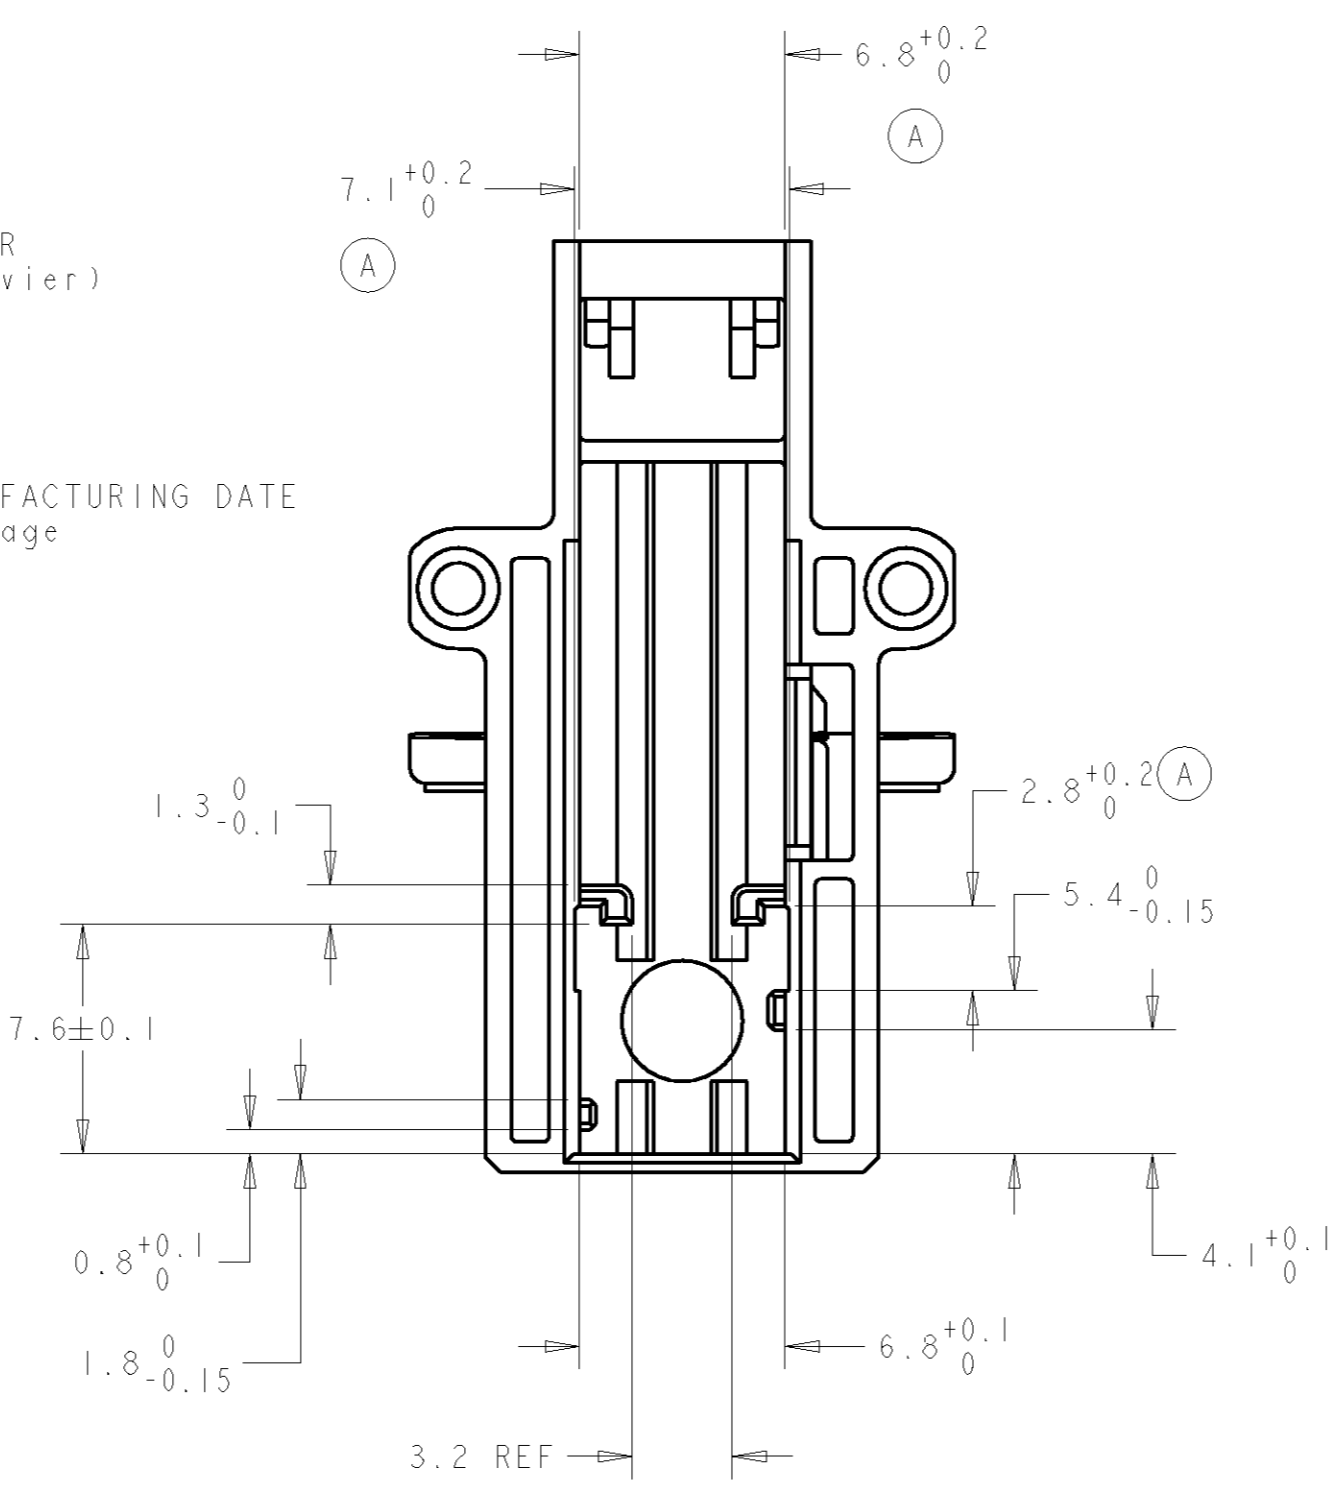

LOC		DIST		REVISIONS				
F	00	LTB	REV	DESCRIPTION MODIFICATIONS	DATE	DWN	DES.	APPV
		A		ADDED 2.8+0.2/-0; 7.1+0.2/-0	18APR2001	MP	JL	
		B		ADDED OPTIONAL FORM FOR THE LEVER	02DEC2002	MP	AA	
		C		ADDED ASSEMBLY DATE CODE	13JUL2007	MP	XR	

DESCRIPTION designation	ITEM rep.	QTTY qte	MATERIAL matiere	TE PN ref TE	COLOR couleur	KEYING detrompage
LEVER levier	2	1	PBT GF 20%	1379100-2	BLACK noir	 ECHELLE 2:1
SHIELD levier	1	1	PBT GF 20%		WHITE blanc	
LEVER levier	2	1	PBT GF 20%	1379100-1	BLACK noir	 ECHELLE 2:1
SHIELD capot	1	1	PBT GF 20%		BLACK noir	

DIMENSIONS: mm TOLERANCES UNLESS OTHERWISE SPECIFIED: 0 PLC / DEC ±0.2 1 PLC / DEC ±0.2 2 PLC / DEC ±0.2 3 PLC / DEC ±0.2 4 PLC / DEC ±0.2 ANGLES: °		TOLERANCES UNLESS OTHERWISE SPECIFIED: 0 PLC / DEC ±0.2 1 PLC / DEC ±0.2 2 PLC / DEC ±0.2 3 PLC / DEC ±0.2 4 PLC / DEC ±0.2 ANGLES: °		FINISH: - FINITION: -		WEIGHT: 3.5g MASSE APPROX. 3.5g		CUSTOMER DRAWING /PLAN CLIENT	
DWG /DESSINE: DOCT1999 M. POLLEONTE CHK /VERIFIE: T1OCT1999 J. LALANGE APVD /APPROUVE: T1OCT1999		NAME /TITRE: SHIELD+LEVER FOR 18 POS (0) ASSY GENE II PORTE-MODULE 18 VOIES MOS GENE II (0) ASSY		SIZE /CAGE CODE: A100779 DRAWING NO: 1379100		RESTRICTED TO RESERVE A		SHEET /FEUILLE: 16 OF /DE: 16 REV: C	