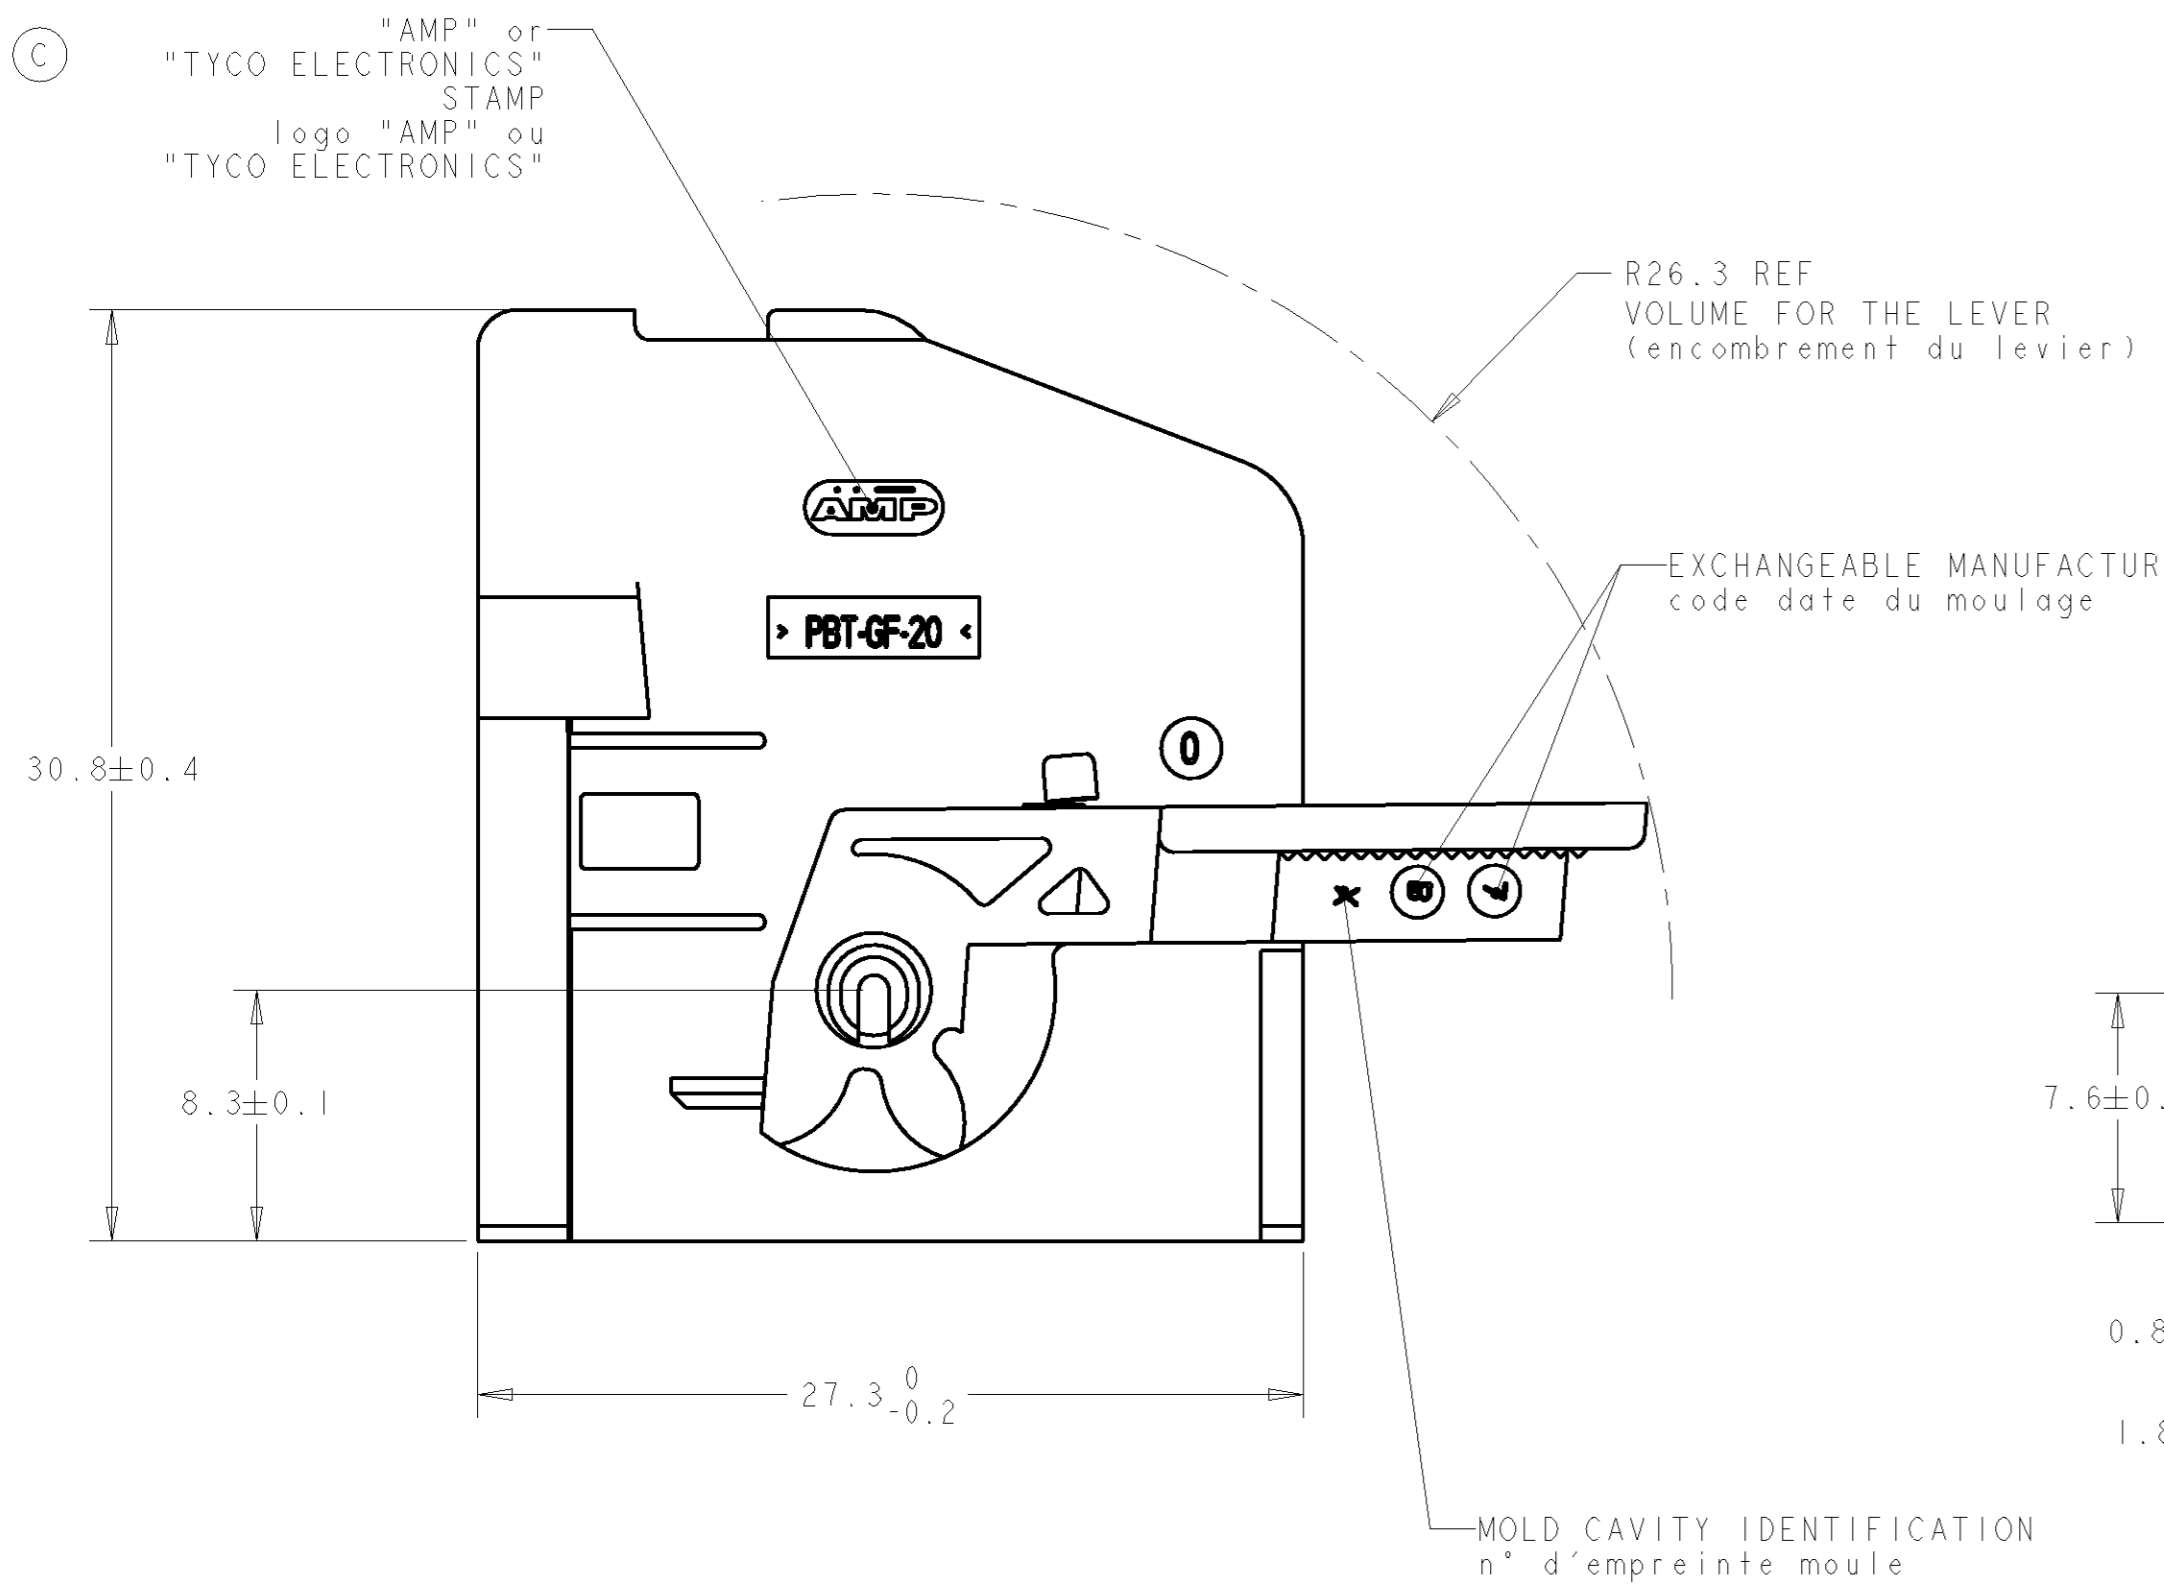

LOC		DIST		REVISIONS				
F	00	LTB	REV	DESCRIPTION MODIFICATIONS	DATE	DWN	DES.	APPV
		A		ADDED 2.8+0.2/-0; 7.1+0.2/-0	18APR2001	MP	JL	
		B		ADDED OPTIONAL FORM FOR THE LEVER	02DEC2002	MP	AA	
		C		ADDED ASSEMBLY DATE CODE	13JUL2007	MP	XR	

DESCRIPTION designation	ITEM rep.	QTTY qte	MATERIAL matiere	TE PN ref TE	COLOR couleur	KEYING detrompage
LEVER levier	2	1	PBT GF 20%	1379100-2	BLACK noir	 ECHELLE 2:1
SHIELD levier	1	1	PBT GF 20%		WHITE blanc	
LEVER levier	2	1	PBT GF 20%	1379100-1	BLACK noir	 ECHELLE 2:1
SHIELD capot	1	1	PBT GF 20%		BLACK noir	

DIMENSIONS: mm TOLERANCES UNLESS OTHERWISE SPECIFIED: 0 PLC / DEC ±0.2 1 PLC / DEC ±0.2 2 PLC / DEC ±0.2 3 PLC / DEC ±0.2 4 PLC / DEC ±0.2 ANGLES: °		TOLERANCES UNLESS OTHERWISE SPECIFIED: 0 PLC / DEC ±0.2 1 PLC / DEC ±0.2 2 PLC / DEC ±0.2 3 PLC / DEC ±0.2 4 PLC / DEC ±0.2 ANGLES: °		FINISH: - FINITION: -		WEIGHT: 3.5g MASSE APPROX. 3.5g		CUSTOMER DRAWING /PLAN CLIENT	
DWG /DESSINE: DOCT1999 M. POLLEONTE CHK /VERIFIE: T1OCT1999 J. LALANGE APVD /APPROUVE: T1OCT1999		NAME /TITRE: SHIELD+LEVER FOR 18 POS (0) ASSY GENE II PORTE-MODULE 18 VOIES MOS GENE II (0) ASSY		SIZE /CAGE CODE: A100779 DRAWING NO: 1379100		RESTRICTED TO RESERVE A		SHEET /FEUILLE: 16 OF /DE: 16 REV: C	