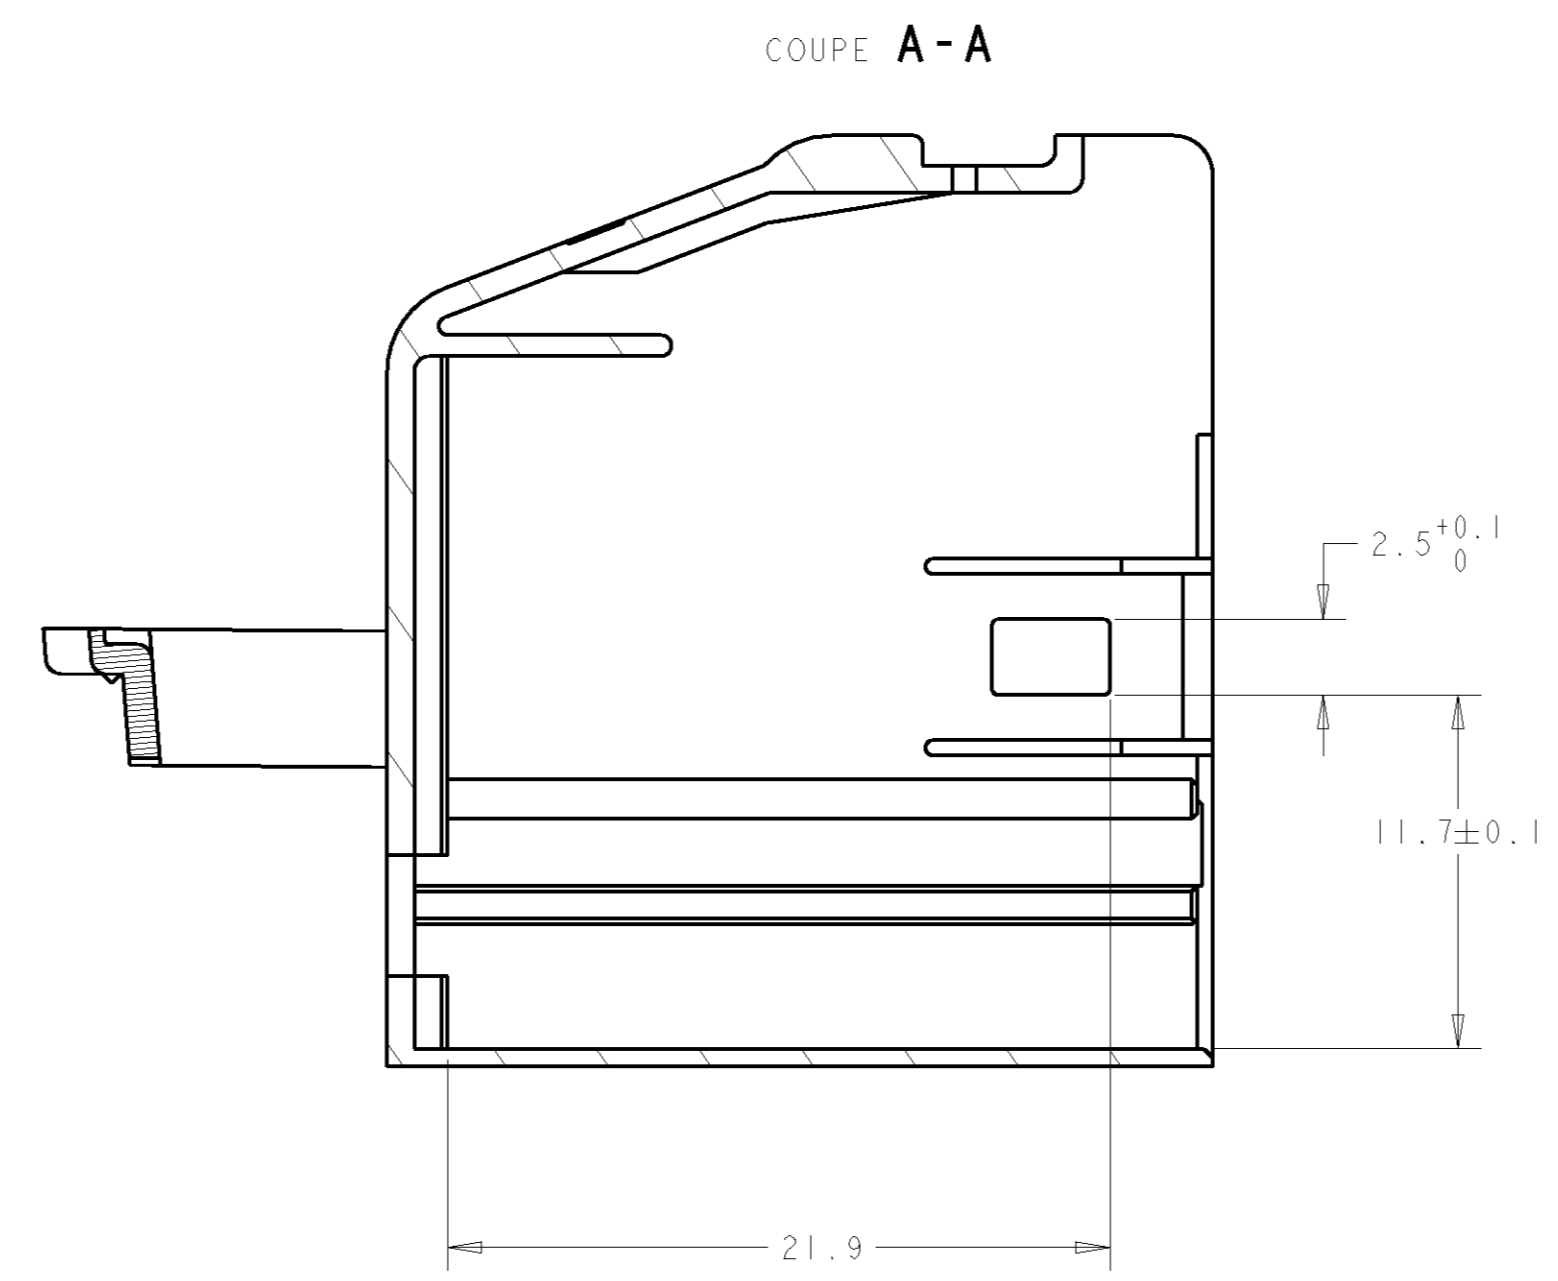

LOC		DIST		REVISIONS				
F	00	LTB	REV	DESCRIPTION MODIFICATIONS	DATE	DWN	DES.	APPV
		A		ADDED 2.8+0.2/-0; 7.1+0.2/-0	18APR2001	MP	JL	
		B		ADDED OPTIONAL FORM FOR THE LEVER	02DEC2002	MP	AA	
		C		ADDED ASSEMBLY DATE CODE	13JUL2007	MP	XR	

DESCRIPTION designation	ITEM rep.	QTTY qte	MATERIAL matiere	TE PN ref TE	COLOR couleur	KEYING detrompage
LEVER levier	2	1	PBT GF 20%	1379100-2	BLACK noir	 ECHELLE 2:1
SHIELD levier	1	1	PBT GF 20%		WHITE blanc	
LEVER levier	2	1	PBT GF 20%	1379100-1	BLACK noir	 ECHELLE 2:1
SHIELD capot	1	1	PBT GF 20%		BLACK noir	

DIMENSIONS: mm TOLERANCES UNLESS OTHERWISE SPECIFIED: 0 PLC / DEC ±0.2 1 PLC / DEC ±0.2 2 PLC / DEC ±0.2 3 PLC / DEC ±0.2 4 PLC / DEC ±0.2 ANGLES: °		TOLERANCES UNLESS OTHERWISE SPECIFIED: 0 PLC / DEC ±0.2 1 PLC / DEC ±0.2 2 PLC / DEC ±0.2 3 PLC / DEC ±0.2 4 PLC / DEC ±0.2 ANGLES: °		FINISH: - FINITION: -		WEIGHT: 3.5g MASSE APPROX. 3.5g		CUSTOMER DRAWING /PLAN CLIENT	
DWG /DESSINE: DOCT1999 M. POLLEONTE CHK /VERIFIE: T1OCT1999 J. LALANGE APVD /APPROUVE: T1OCT1999		NAME /TITRE: SHIELD+LEVER FOR 18 POS (0) ASSY GENE II PORTE-MODULE 18 VOIES MOS GENE II (0) ASSY		SIZE /CAGE CODE: A100779 DRAWING NO: 1379100		RESTRICTED TO RESERVE A		SHEET /FEUILLE: 16 OF /DE: 16 REV: C	