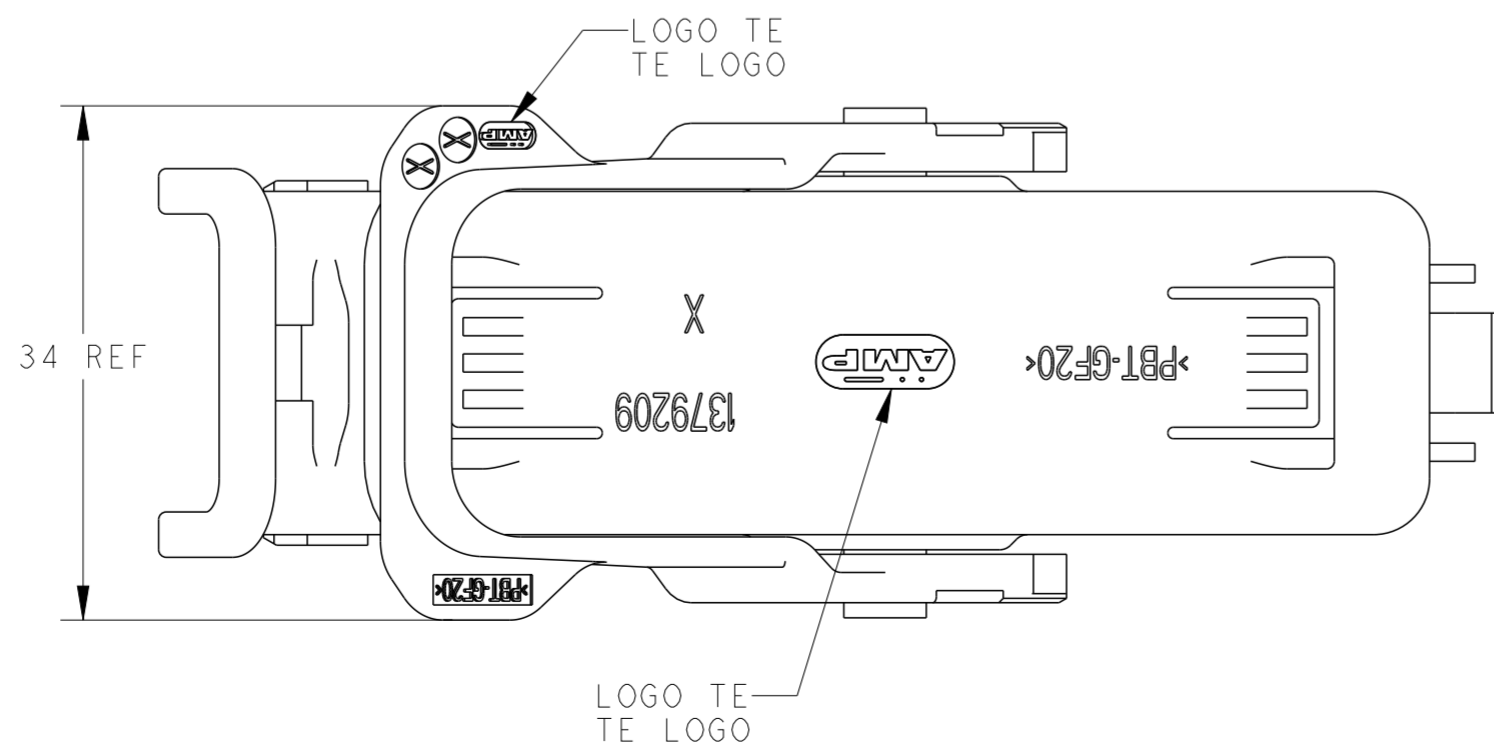

ECHELLE 1:1

1379209-1
COVER WITH LEVER ON WIRE OUTPUT SIDE
(CAPOT AVEC LEVIER COTE SORTIE CABLAGE)

1379209-2 / 1379209-5
COVER WITH LEVER ON OPPOSED WIRE OUTPUT SIDE
(CAPOT AVEC LEVIER COTE OPPOSE SORTIE CABLAGE)

△ NIPPING ALLOWED : 1mm
(PINCEMENT ADMISSIBLE : 1mm)

TO BE USED WITH RECEPTACLE HOUSING PN 1379208-X
(A UTILISER AVEC PORTE-CLIPS REF. 1379208-X)

QTY	COLOR	MATERIAL	DESIGNATION	ITEM
1	YELLOW	PBT GF 20%	LEVER	2
1	BLACK	PBT GF 20%	COVER	1

1379209-X		
-5	-2	-1

FOR CHINESE MARKET ONLY

THIS DRAWING IS A CONTROLLED DOCUMENT.		DWN 04SEP2000	TE Connectivity	
DIMENSIONS: mm		CHK 04SEP2000		
TOLERANCES UNLESS OTHERWISE SPECIFIED:		APVD 04SEP2000	NAME 26 WAY COVER	
0 PLC ±		PRODUCT SPEC	-	
1 PLC ±		APPLICATION SPEC	-	
2 PLC ±0.2		WEIGHT 18,4 grs	SIZE A2	RESTRICTED TO
3 PLC ±		Customer Drawing	CAGE CODE	DRAWING NO C-1379209
4 PLC ±			SCALE 2:1	SHEET 1 OF 1
ANGLES ±5°				REV G
FINISH				