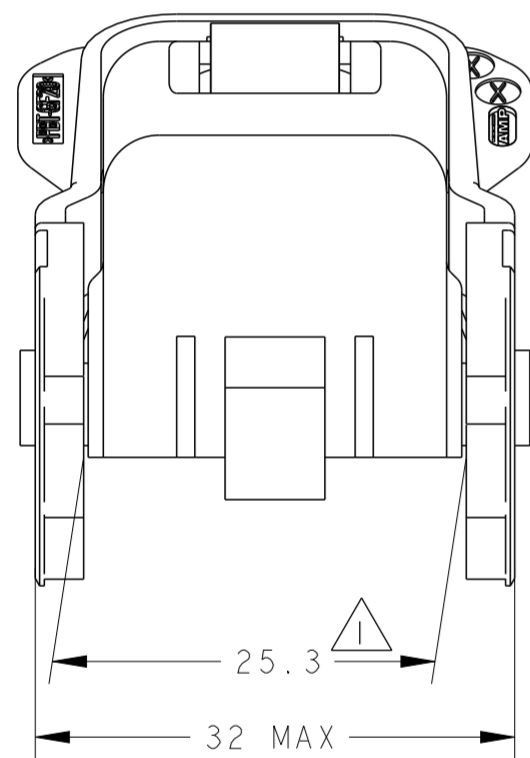

ECHELLE 1:1

1379209-1
COVER WITH LEVER ON WIRE OUTPUT SIDE
(CAPOT AVEC LEVIER COTE SORTIE CABLAGE)

1379209-2 / 1379209-5
COVER WITH LEVER ON OPPOSED WIRE OUTPUT SIDE
(CAPOT AVEC LEVIER COTE OPPOSE SORTIE CABLAGE)

△ NIPPING ALLOWED : 1mm
(PINCEMENT ADMISSIBLE : 1mm)

TO BE USED WITH RECEPTACLE HOUSING PN 1379208-X
(A UTILISER AVEC PORTE-CLIPS REF. 1379208-X)

QTY	COLOR	MATERIAL	DESIGNATION	ITEM
1	YELLOW	PBT GF 20%	LEVER	2
1	BLACK	PBT GF 20%	COVER	1

1379209-X		
-5	-2	-1

FOR CHINESE MARKET ONLY

THIS DRAWING IS A CONTROLLED DOCUMENT.		DWN 04SEP2000	TE Connectivity	
DIMENSIONS: mm		CHK 04SEP2000		
TOLERANCES UNLESS OTHERWISE SPECIFIED:		APVD 04SEP2000	NAME 26 WAY COVER	
0 PLC ±		PRODUCT SPEC	-	
1 PLC ±		APPLICATION SPEC	-	
2 PLC ±0.2		WEIGHT 18,4 grs	SIZE A2	RESTRICTED TO
3 PLC ±		Customer Drawing	CAGE CODE	DRAWING NO C-1379209
4 PLC ±			SCALE 2:1	SHEET 1 OF 1
ANGLES ±5°				REV G
FINISH				