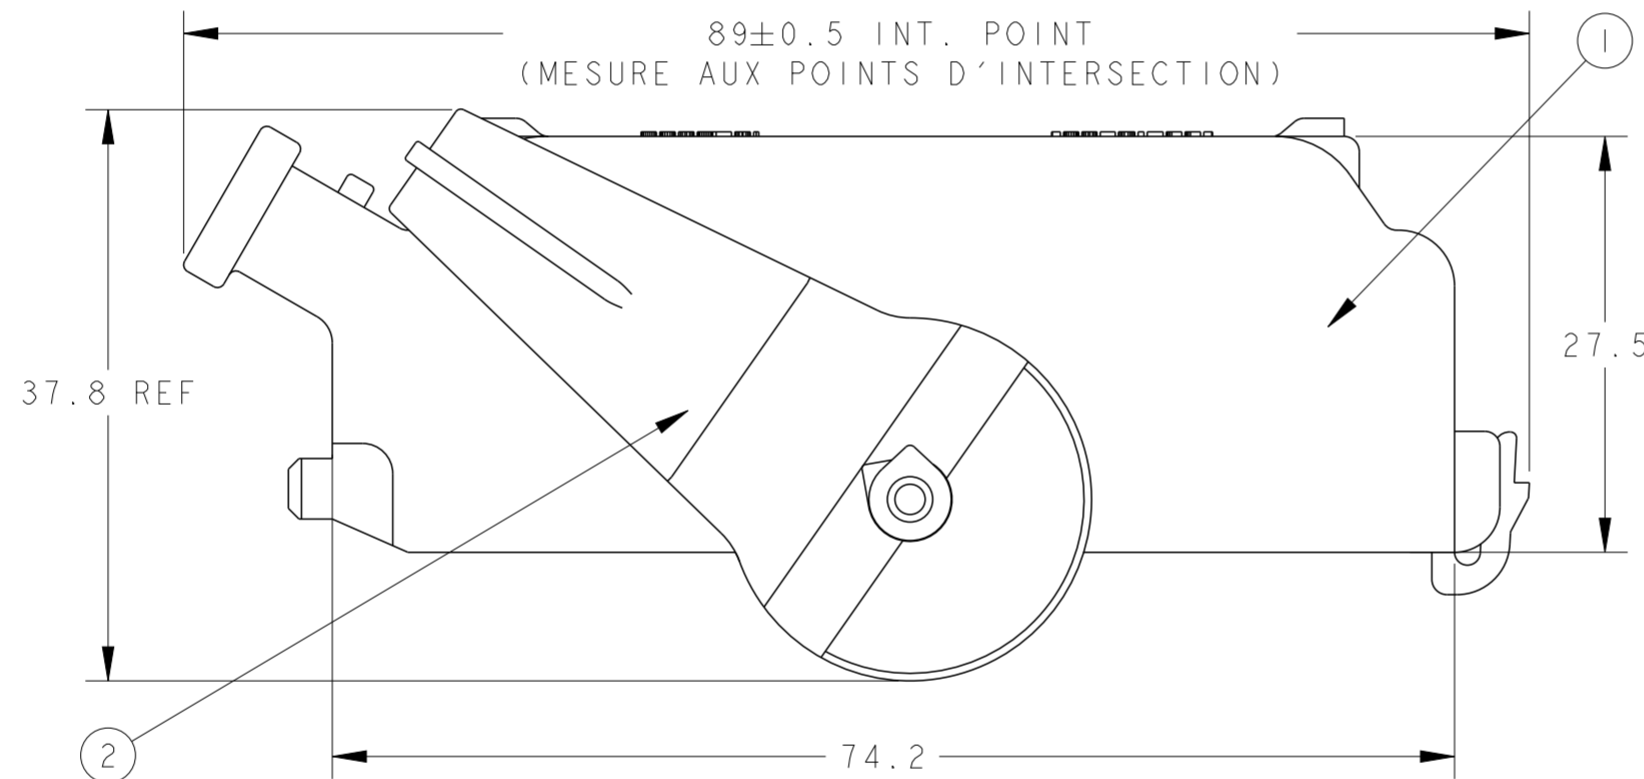

ECHELLE 1:1

1379209-1
COVER WITH LEVER ON WIRE OUTPUT SIDE
(CAPOT AVEC LEVIER COTE SORTIE CABLAGE)

1379209-2 / 1379209-5
COVER WITH LEVER ON OPPOSED WIRE OUTPUT SIDE
(CAPOT AVEC LEVIER COTE OPPOSE SORTIE CABLAGE)

1379209-X		
-5	-2	-1

FOR CHINESE MARKET ONLY

THIS DRAWING IS A CONTROLLED DOCUMENT.		DWN 04SEP2000	TE Connectivity	
DIMENSIONS: mm		CHK 04SEP2000		
TOLERANCES UNLESS OTHERWISE SPECIFIED:		APVD 04SEP2000	NAME 26 WAY COVER	
0 PLC ±		PRODUCT SPEC	-	
1 PLC ±		APPLICATION SPEC	-	
2 PLC ±0.2		WEIGHT 18,4 grs	SIZE A2	RESTRICTED TO
3 PLC ±		Customer Drawing	CAGE CODE	DRAWING NO C-1379209
4 PLC ±			SCALE 2:1	SHEET 1 OF 1
ANGLES ±5°				REV G
FINISH				