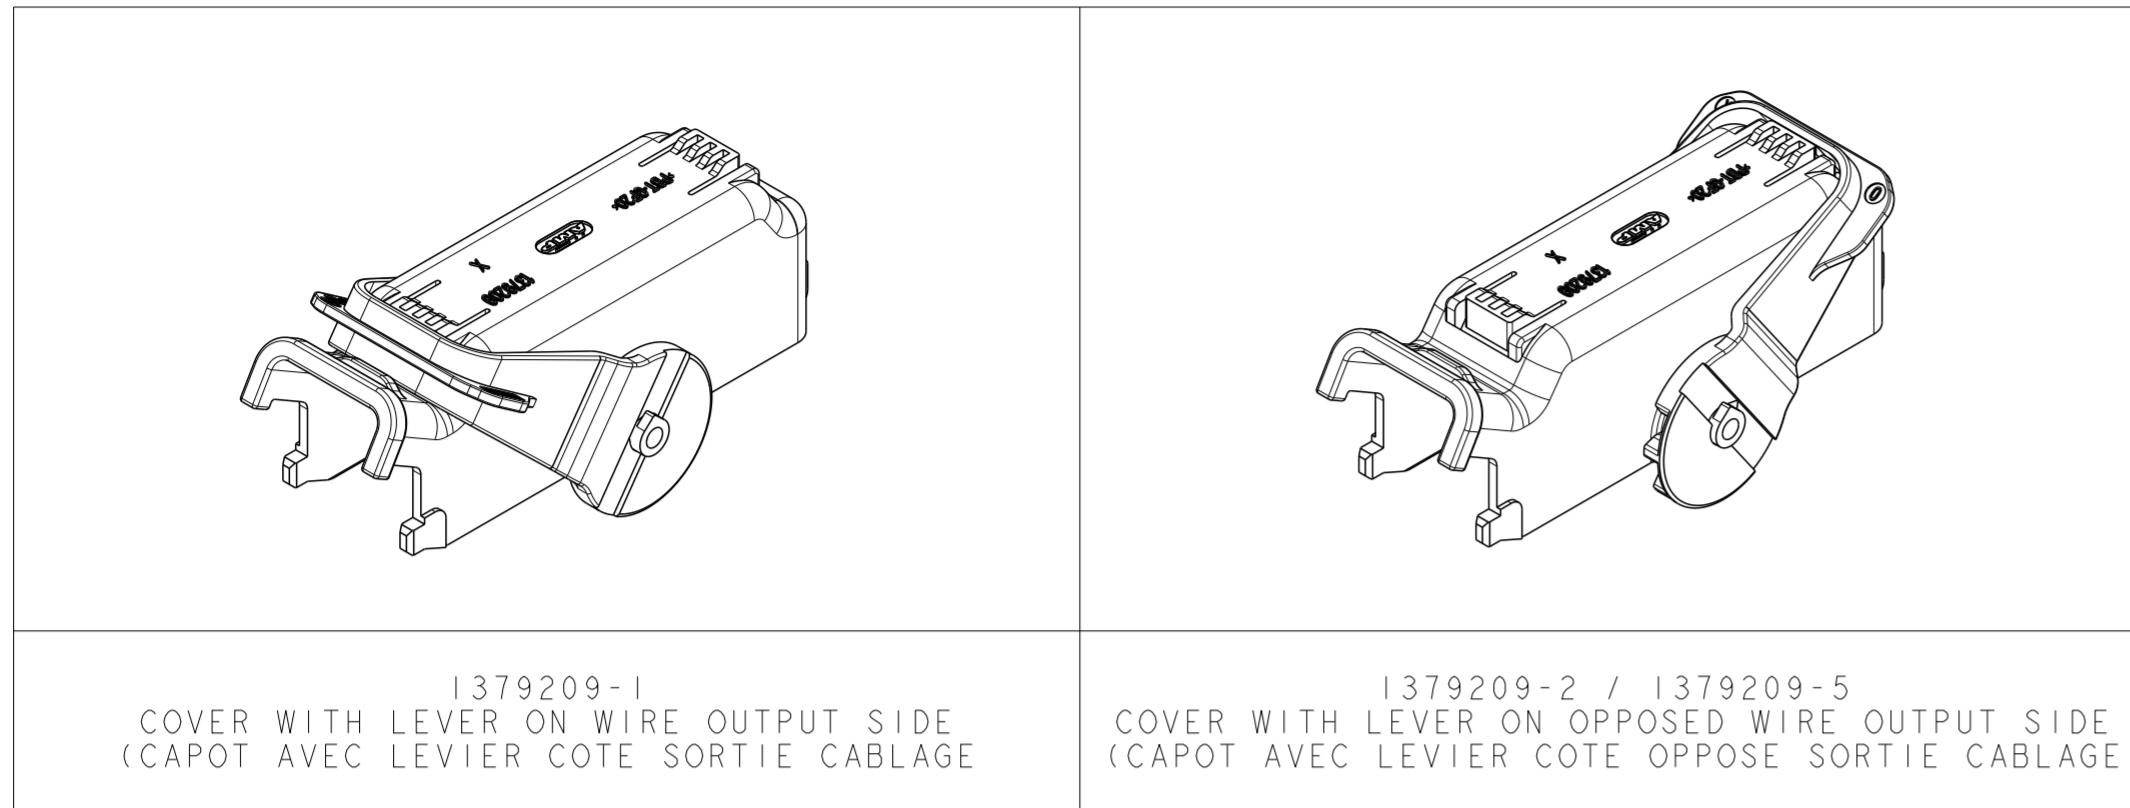

ECHELLE 1:1

1379209-1
COVER WITH LEVER ON WIRE OUTPUT SIDE
(CAPOT AVEC LEVIER COTE SORTIE CABLAGE)

1379209-2 / 1379209-5
COVER WITH LEVER ON OPPOSED WIRE OUTPUT SIDE
(CAPOT AVEC LEVIER COTE OPPOSE SORTIE CABLAGE)

1379209-X		
-5	-2	-1

FOR CHINESE MARKET ONLY

THIS DRAWING IS A CONTROLLED DOCUMENT.		DWN 04SEP2000	TE Connectivity	
DIMENSIONS: mm		CHK 04SEP2000		
TOLERANCES UNLESS OTHERWISE SPECIFIED:		APVD 04SEP2000	NAME 26 WAY COVER	
0 PLC ±		PRODUCT SPEC	-	
1 PLC ±		APPLICATION SPEC	-	
2 PLC ±0.2		WEIGHT 18,4 grs	SIZE A2	RESTRICTED TO
3 PLC ±		Customer Drawing	CAGE CODE	DRAWING NO C-1379209
4 PLC ±			SCALE 2:1	SHEET 1 OF 1
ANGLES ±5°				REV G
FINISH				