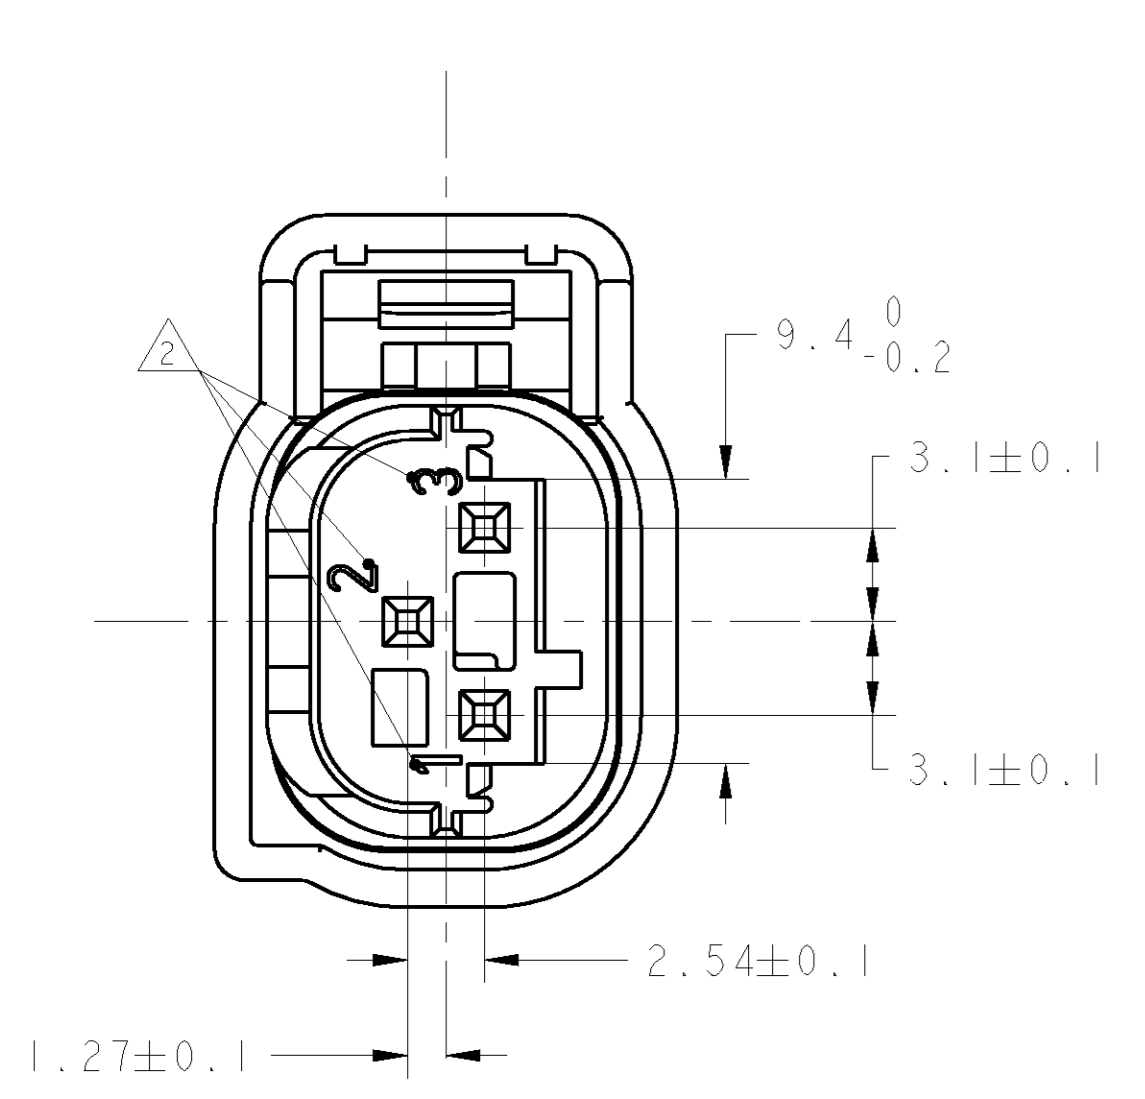

LOC	DIST	REV	DESCRIPTION	DATE	OWN	APPR
F	00	B	0.2 sqmm wire suppressed for PN 962855-X	29OCT2007	MP	EC

- NOTES :
- 1 - 1379729-1 AS SHOWN - CODING A
 - 2 CAVITY MARKING
 - 3 TE STAMP
 - 4 MATERIAL MARKING
 - 5 DATE CODE
 - 6 MOLD CAVITY MARKING
 - 7 P/N TE
 - 8 - INSTRUCTIONS SHEET : 411-15670
 - 9 POSSIBLE AERA FOR ASSEMBLY DATE CODE
 - 10 - PART USED WITH : SEE TABLE

REP	DESIGNATION	MATERIAL	REF TE	
			1379729-1 CODING A	1379729-2 CODING B
1	COVER	PBT FV	BLACK	BLACK
2	SOCKET HOUSING	PBT FV	BLACK	GRAY
3	LOCKING DEVICE	PBT FV	GREEN	GREEN
4	INTERFACE SEAL	SILICONE	ORANGE	ORANGE

ECHELLE 2:1

COMPONANT	REF TE
MQS SINGLE WIRE SEAL	967067-X
MQS CAVITY PLUG FOR CAVITY DIA 3.45mm	967056-X
MQS SOCKET CONTACT SINGLE WIRE SEALING FOR 0.35 TO 0.5 mm ²	962885-X
MQS SOCKET CONTACT SINGLE WIRE SEALING FOR 0.5 TO 0.75 mm ²	965906-X

POSITION OF DELIVERY
locking device in position pre-locked

POSITION OF ASSEMBLY
locking device locked

<small>THIS DRAWING IS UNPUBLISHED. RELEASED FOR PUBLICATION UNDER A 44 DEFENSE PATENT RIGHTS AGREEMENT. COPYRIGHT 2006 BY TYCO ELECTRONICS CORPORATION. ALL RIGHTS RESERVED. T900 00015-REV00</small>		06 JAN 2006 M. POLLEONTE 16 JAN 2006 X. ROULLARD		Tyco Electronics France SAS 95300 Pontoise, France	
DIMENSIONS: mm TOLERANCES UNLESS OTHERWISE SPECIFIED: DECIMALES: 0.1 PLO/DIE: #0.2 PLO/DIE: #0.2 PLO/DIE: #0.2 PLO/DIE: #0.2		PRODUCT SPEC: 108-15286 SPEC. APPLICATION:		NAME: MQS, SOCKET HOUSING SEALED 3 POS ASSY SIZE: 4 CASE CODE: 1379729 DRAWING NO: 00779	
MATERIAL: MATIERE:		FINISH / FINITION:		WEIGHT: 4g W/ISSUE APPROX.:	
CUSTOMER DRAWING:		/PLAN CLIENT:		INVOIEMENT: SCALE: 4:1 FOUR REFERENCE: SHEET: 1 OF 1 FEUILLE: DE: REV: B	