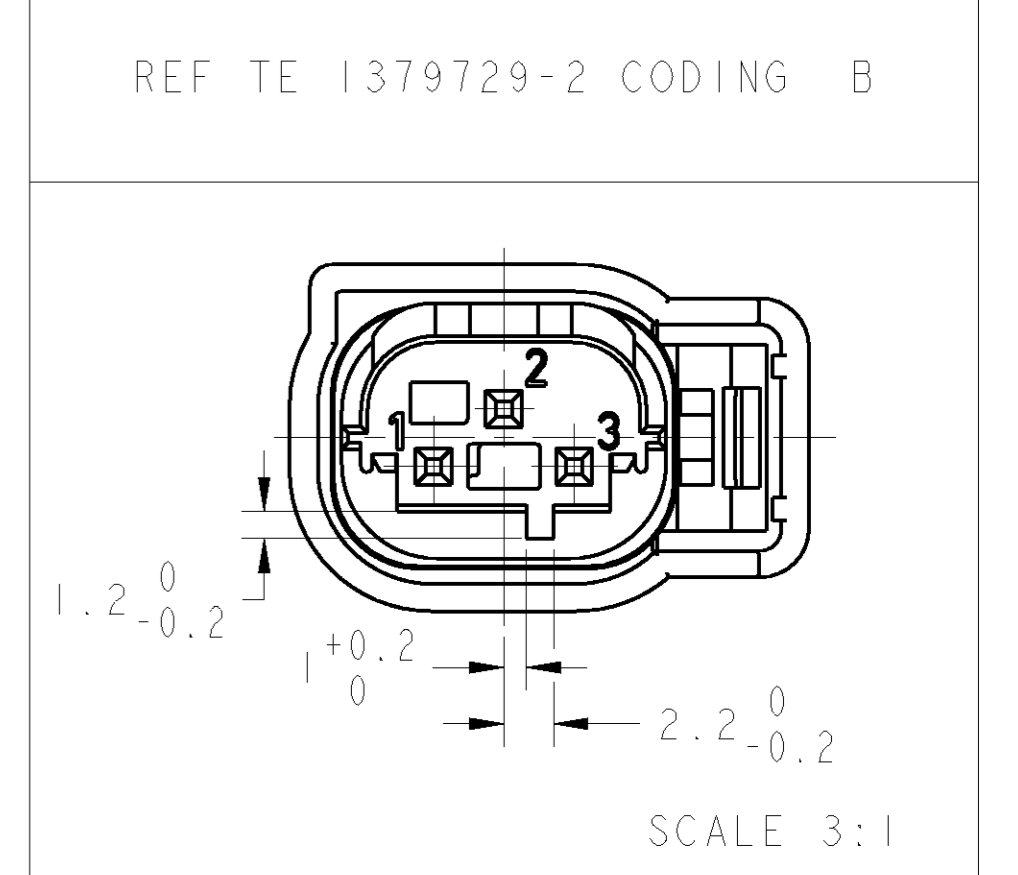

LOC	DIST	REV	DESCRIPTION	DATE	OWN	APPR
F	00	B	0.2 sqmm wire suppressed for PN 962855-X	29OCT2007	MP	EC

- NOTES :
- 1 - 1379729-1 AS SHOWN - CODING A
 - 2 CAVITY MARKING
 - 3 TE STAMP
 - 4 MATERIAL MARKING
 - 5 DATE CODE
 - 6 MOLD CAVITY MARKING
 - 7 P/N TE
 - 8 - INSTRUCTIONS SHEET : 411-15670
 - 9 POSSIBLE AERA FOR ASSEMBLY DATE CODE
 - 10 - PART USED WITH : SEE TABLE

REP	DESIGNATION	MATERIAL	REF TE	
			1379729-1 CODING A	1379729-2 CODING B
1	COVER	PBT FV	BLACK	BLACK
2	SOCKET HOUSING	PBT FV	BLACK	GRAY
3	LOCKING DEVICE	PBT FV	GREEN	GREEN
4	INTERFACE SEAL	SILICONE	ORANGE	ORANGE

ECHELLE 2:1

COMPONANT	REF TE
MQS SINGLE WIRE SEAL	967067-X
MQS CAVITY PLUG FOR CAVITY DIA 3.45mm	967056-X
MQS SOCKET CONTACT SINGLE WIRE SEALING FOR 0.35 TO 0.5 mm ²	962885-X
MQS SOCKET CONTACT SINGLE WIRE SEALING FOR 0.5 TO 0.75 mm ²	965906-X

POSITION OF DELIVERY
locking device in position pre-locked

POSITION OF ASSEMBLY
locking device locked

<small>THIS DRAWING IS UNPUBLISHED. RELEASED FOR PUBLICATION UNDER A 44 DEFENSE PATENT RIGHTS AGREEMENT. COPYRIGHT 2006 BY TYCO ELECTRONICS CORPORATION. ALL RIGHTS RESERVED. T900 00015-REV00</small>		06 JAN 2006 M. POLLEONTE 16 JAN 2006 X. ROULLARD		Tyco Electronics France SAS 95300 Pontoise, France	
DIMENSIONS: mm TOLERANCES UNLESS OTHERWISE SPECIFIED: DECIMALES: 0.1 PLO/DIE: #0.2 PLO/DIE: #0.2 PLO/DIE: #0.2 PLO/DIE: #0.2		PRODUCT SPEC: 108-15286 SPEC. APPLICATION:		NAME: MQS, SOCKET HOUSING SEALED 3 POS ASSY SIZE: 4 CASE CODE: 1379729 DRAWING NO: 00779	
MATERIAL: MATIERE:		FINISH / FINITION:		WEIGHT: 4g W/ISSUE APPROX.:	
CUSTOMER DRAWING:		/PLAN CLIENT:		INVOIEMENT: SCALE: 4:1 FOUR REFERENCE: SHEET: 1 OF 1 FEUILLE: DE: REV: B	