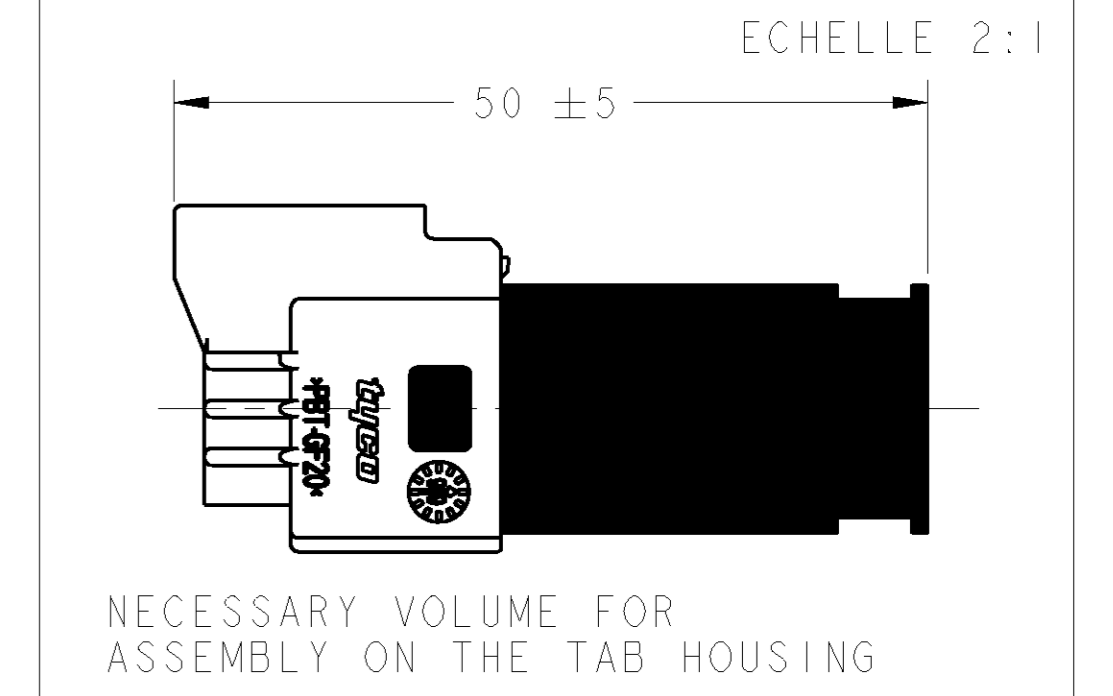

LOC	DIST	REV	DESCRIPTION	DATE	OWN	APPR
F	00	B	0.2 sqmm wire suppressed for PN 962855-X	29OCT2007	MP	EC

1. NOTES :
2. 1 - 1379729-1 AS SHOWN - CODING A
   - 2 CAVITY MARKING
   - 3 TE STAMP
   - 4 MATERIAL MARKING
   - 5 DATE CODE
   - 6 MOLD CAVITY MARKING
   - 7 P/N TE
   - 8 - INSTRUCTIONS SHEET : 411-15670
   - 9 POSSIBLE AERA FOR ASSEMBLY DATE CODE
   - 10 - PART USED WITH : SEE TABLE

REP	DESIGNATION	MATERIAL	REF TE	
			1379729-1 CODING A	1379729-2 CODING B
1	COVER	PBT FV	BLACK	BLACK
2	SOCKET HOUSING	PBT FV	BLACK	GRAY
3	LOCKING DEVICE	PBT FV	GREEN	GREEN
4	INTERFACE SEAL	SILICONE	ORANGE	ORANGE

COMPONANT	REF TE
MQS SINGLE WIRE SEAL	967067-X
MQS CAVITY PLUG FOR CAVITY DIA 3.45mm	967056-X
MQS SOCKET CONTACT SINGLE WIRE SEALING FOR 0.35 TO 0.5 mm²	962885-X
MQS SOCKET CONTACT SINGLE WIRE SEALING FOR 0.5 TO 0.75 mm²	965906-X

THIS DRAWING IS UNPUBLISHED. RELEASED FOR PUBLICATION UNDER A 44 DEFENSE PATENT RIGHTS AGREEMENT. COPYRIGHT 2006 BY TYCO ELECTRONICS CORPORATION. ALL RIGHTS RESERVED. T900 00015-REV00		06 JAN 2006 M. POLLEONTE 16 JAN 2006 X. ROULLARD		Tyco Electronics France SAS 95300 Pontoise, France	
DIMENSIONS: mm TOLERANCES UNLESS OTHERWISE SPECIFIED: DECIMALES: 0.1 PLO/DIE: #0.2 PLO/DIE: #0.2 PLO/DIE: #0.2 PLO/DIE: #0.2		PRODUCT SPEC: 108-15286 SPEC. APPLICATION:		NAME: MQS, SOCKET HOUSING SEALED 3 POS ASSY SIZE: 4 CASE CODE: 1379729 DRAWING NO: 00779	
MATERIAL: MATIERE:		FINISH / FINITION:		WEIGHT: 4g W/ISSUE APPROX.:	
CUSTOMER DRAWING:		/PLAN CLIENT:		INVOIEMENT: SCALE: 4:1 FOUR REFERENCE: SHEET: 1 OF 1 FEUILLE: DE: REV: B