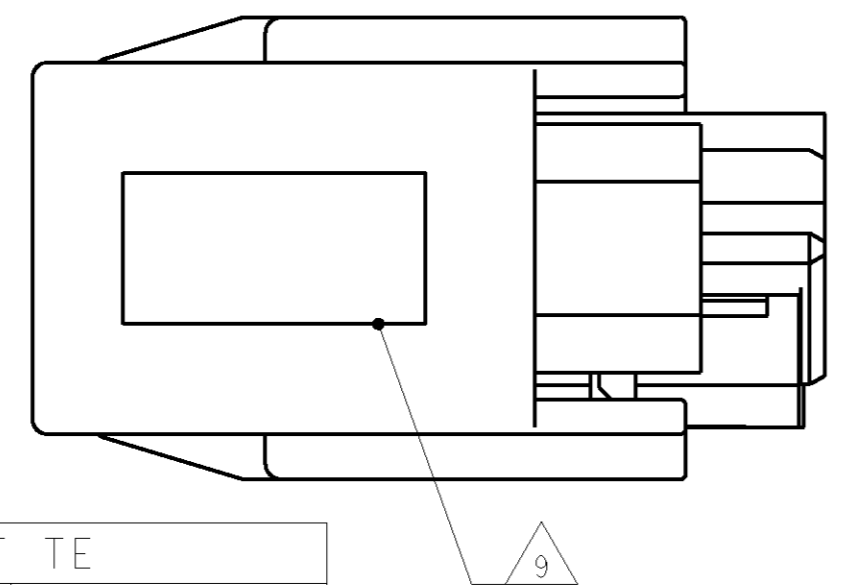

LOC	DIST	REV	DESCRIPTION	DATE	OWN	APPR
F	00	B	0.2 sqmm wire suppressed for PN 962855-X	29OCT2007	MP	EC

- NOTES :
- 1 - 1379729-1 AS SHOWN - CODING A
 - 2 CAVITY MARKING
 - 3 TE STAMP
 - 4 MATERIAL MARKING
 - 5 DATE CODE
 - 6 MOLD CAVITY MARKING
 - 7 P/N TE
 - 8 - INSTRUCTIONS SHEET : 411-15670
 - 9 POSSIBLE AERA FOR ASSEMBLY DATE CODE
 - 10 - PART USED WITH : SEE TABLE

REP	DESIGNATION	MATERIAL	REF TE	
			1379729-1 CODING A	1379729-2 CODING B
1	COVER	PBT FV	BLACK	BLACK
2	SOCKET HOUSING	PBT FV	BLACK	GRAY
3	LOCKING DEVICE	PBT FV	GREEN	GREEN
4	INTERFACE SEAL	SILICONE	ORANGE	ORANGE

ECHELLE 2:1

COMPONANT	REF TE
MQS SINGLE WIRE SEAL	967067-X
MQS CAVITY PLUG FOR CAVITY DIA 3.45mm	967056-X
MQS SOCKET CONTACT SINGLE WIRE SEALING FOR 0.35 TO 0.5 mm ²	962885-X
MQS SOCKET CONTACT SINGLE WIRE SEALING FOR 0.5 TO 0.75 mm ²	965906-X

POSITION OF DELIVERY
locking device in position pre-locked

POSITION OF ASSEMBLY
locking device locked

<small>THIS DRAWING IS UNPUBLISHED. RELEASED FOR PUBLICATION UNDER A 44 DEFENSE PATENT RIGHTS AGREEMENT. COPYRIGHT 2006 BY TYCO ELECTRONICS CORPORATION. ALL RIGHTS RESERVED. T900 00015-REV00</small>		06 JAN 2006 M. POLLEONTE 16 JAN 2006 X. ROULLARD		Tyco Electronics France SAS 95300 Pontoise, France	
DIMENSIONS: mm TOLERANCES UNLESS OTHERWISE SPECIFIED: DECIMALES: 0.1 PLO/DIE: #0.2 PLO/DIE: #0.2 PLO/DIE: #0.2 PLO/DIE: #0.2		PRODUCT SPEC: 108-15286 SPEC. APPLICATION:		NAME: MQS, SOCKET HOUSING SEALED 3 POS ASSY SIZE: 4 CASE CODE: 1379729 DRAWING NO: 00779	
MATERIAL: MATIERE:		FINISH / FINITION:		WEIGHT: 4g W/ISSUE APPROX.:	
CUSTOMER DRAWING:		/PLAN CLIENT:		INVOIEMENT: SCALE: 4:1 FOUR REFERENCE: SHEET: 1 OF 1 FEUILLE: DE: REV: B	