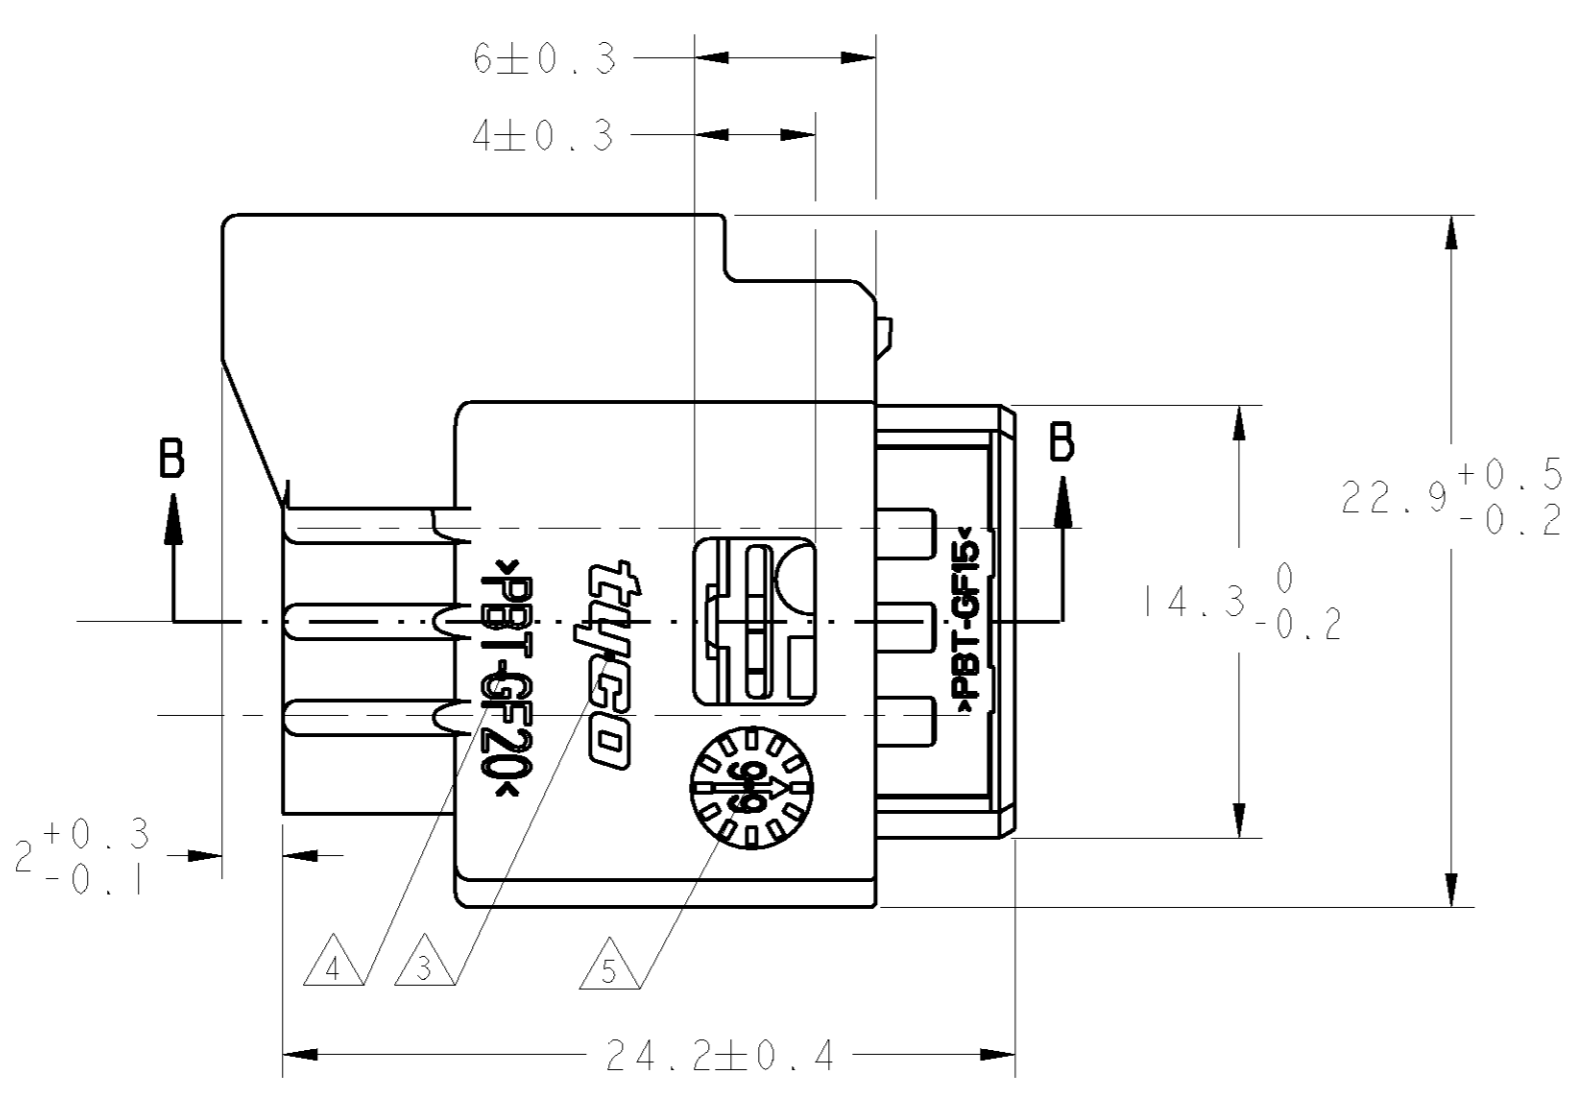

LOC	DIST	REV	DESCRIPTION	DATE	OWN	APPR
F	00	B	0.2 sqmm wire suppressed for PN 962855-X	29OCT2007	MP	EC

- NOTES :
- 1 - 1379729-1 AS SHOWN - CODING A
 - 2 CAVITY MARKING
 - 3 TE STAMP
 - 4 MATERIAL MARKING
 - 5 DATE CODE
 - 6 MOLD CAVITY MARKING
 - 7 P/N TE
 - 8 - INSTRUCTIONS SHEET : 411-15670
 - 9 POSSIBLE AERA FOR ASSEMBLY DATE CODE
 - 10 - PART USED WITH : SEE TABLE

REP	DESIGNATION	MATERIAL	REF TE	
			1379729-1 CODING A	1379729-2 CODING B
1	COVER	PBT FV	BLACK	BLACK
2	SOCKET HOUSING	PBT FV	BLACK	GRAY
3	LOCKING DEVICE	PBT FV	GREEN	GREEN
4	INTERFACE SEAL	SILICONE	ORANGE	ORANGE

ECHELLE 2:1

COMPONANT	REF TE
MQS SINGLE WIRE SEAL	967067-X
MQS CAVITY PLUG FOR CAVITY DIA 3.45mm	967056-X
MQS SOCKET CONTACT SINGLE WIRE SEALING FOR 0.35 TO 0.5 mm ²	962885-X
MQS SOCKET CONTACT SINGLE WIRE SEALING FOR 0.5 TO 0.75 mm ²	965906-X

POSITION OF DELIVERY
locking device in position pre-locked

POSITION OF ASSEMBLY
locking device locked

<small>THIS DRAWING IS UNPUBLISHED. RELEASED FOR PUBLICATION UNDER A 44 DEFENSE PATENT RIGHTS AGREEMENT. COPYRIGHT 2006 BY TYCO ELECTRONICS CORPORATION. ALL RIGHTS RESERVED. T900 00015-REV00</small>		06 JAN 2006 M. POLLEONTE 16 JAN 2006 X. ROULLARD		Tyco Electronics France SAS 95300 Pontoise, France	
DIMENSIONS: mm TOLERANCES UNLESS OTHERWISE SPECIFIED: DECIMALES: 0.1 PLO/DIE: #0.2 PLO/DIE: #0.2 PLO/DIE: #0.2 PLO/DIE: #0.2		PRODUCT SPEC: 108-15286 SPEC. APPLICATION:		NAME: MQS, SOCKET HOUSING SEALED 3 POS ASSY SIZE: 4 CASE CODE: 1379729 DRAWING NO: 00779	
MATERIAL: MATIERE:		FINISH / FINITION:		WEIGHT: 4g W/ISSUE APPROX.:	
CUSTOMER DRAWING:		/PLAN CLIENT:		INVOIEMENT: SCALE: 4:1 FOUR REFERENCE: SHEET: 1 OF 1 FEUILLE: DE: REV: B	