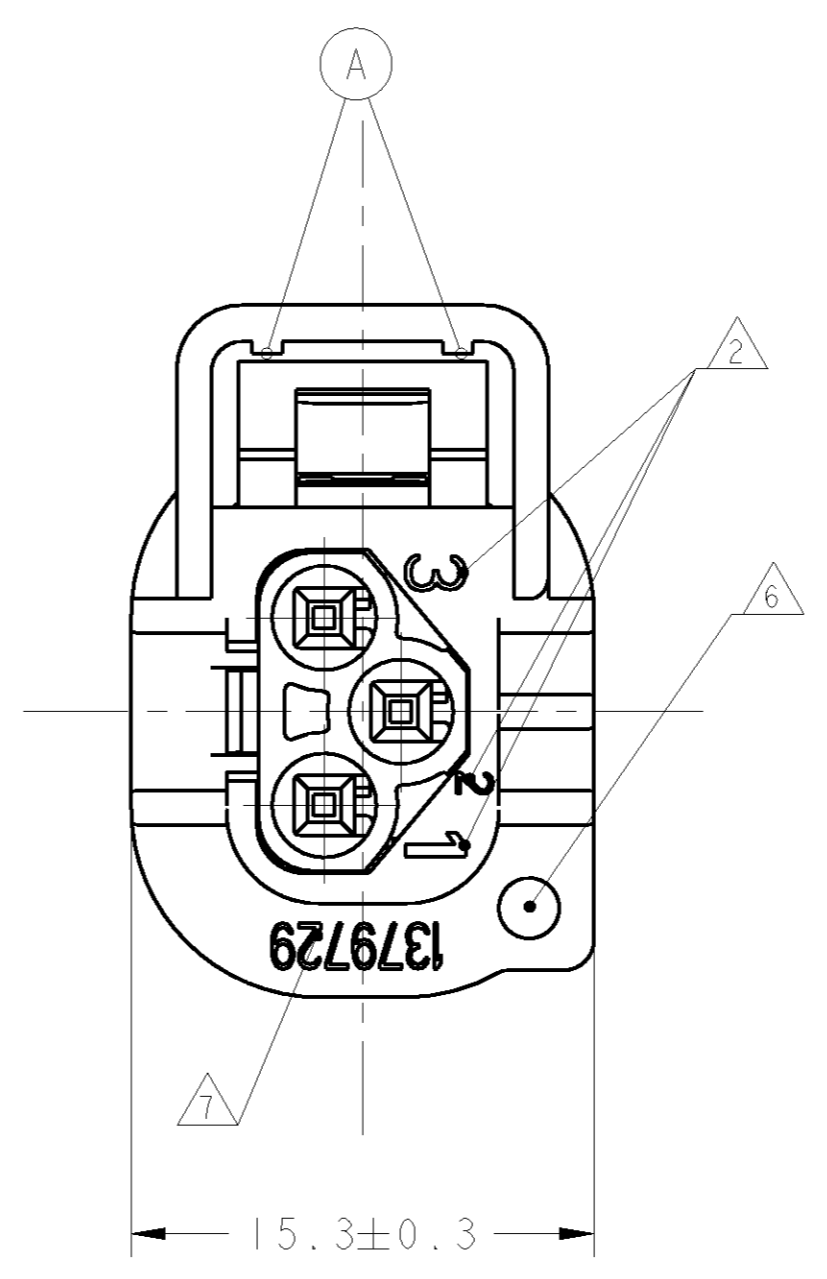

LOC	DIST	REV	DESCRIPTION	DATE	OWN	APPR
F	00	B	0.2 sqmm wire suppressed for PN 962855-X	29OCT2007	MP	EC

- NOTES :
- 1 - 1379729-1 AS SHOWN - CODING A
 - 2 CAVITY MARKING
 - 3 TE STAMP
 - 4 MATERIAL MARKING
 - 5 DATE CODE
 - 6 MOLD CAVITY MARKING
 - 7 P/N TE
 - 8 - INSTRUCTIONS SHEET : 411-15670
 - 9 POSSIBLE AERA FOR ASSEMBLY DATE CODE
 - 10 - PART USED WITH : SEE TABLE

REP	DESIGNATION	MATERIAL	REF TE	
			1379729-1 CODING A	1379729-2 CODING B
1	COVER	PBT FV	BLACK	BLACK
2	SOCKET HOUSING	PBT FV	BLACK	GRAY
3	LOCKING DEVICE	PBT FV	GREEN	GREEN
4	INTERFACE SEAL	SILICONE	ORANGE	ORANGE

ECHELLE 2:1

COMPONANT	REF TE
MQS SINGLE WIRE SEAL	967067-X
MQS CAVITY PLUG FOR CAVITY DIA 3.45mm	967056-X
MQS SOCKET CONTACT SINGLE WIRE SEALING FOR 0.35 TO 0.5 mm ²	962885-X
MQS SOCKET CONTACT SINGLE WIRE SEALING FOR 0.5 TO 0.75 mm ²	965906-X

POSITION OF DELIVERY
locking device in position pre-locked

POSITION OF ASSEMBLY
locking device locked

<small>THIS DRAWING IS UNPUBLISHED. RELEASED FOR PUBLICATION UNDER A 44 DEFENSE PATENT RIGHTS AGREEMENT. COPYRIGHT 2006 BY TYCO ELECTRONICS CORPORATION. ALL RIGHTS RESERVED. T900 00015-REV00</small>		06 JAN 2006 M. POLLEONTE 16 JAN 2006 X. ROULLARD		Tyco Electronics France SAS 95300 Pontoise, France	
DIMENSIONS: mm TOLERANCES UNLESS OTHERWISE SPECIFIED: DECIMALES: 0.1 PLO/DIE: #0.2 PLO/DIE: #0.2 PLO/DIE: #0.2 PLO/DIE: #0.2		PRODUCT SPEC: 108-15286 SPEC. APPLICATION:		NAME: MQS, SOCKET HOUSING SEALED 3 POS ASSY SIZE: 4 CASE CODE: 1379729 DRAWING NO: 00779	
MATERIAL: MATIERE:		FINISH / FINITION:		WEIGHT: 4g W/ISSUE APPROX.:	
CUSTOMER DRAWING:		/PLAN CLIENT:		INVOIEMENT: SCALE: 4:1 FOUR REFERENCE: SHEET: 1 OF 1 FEUILLE: DE: REV: B	