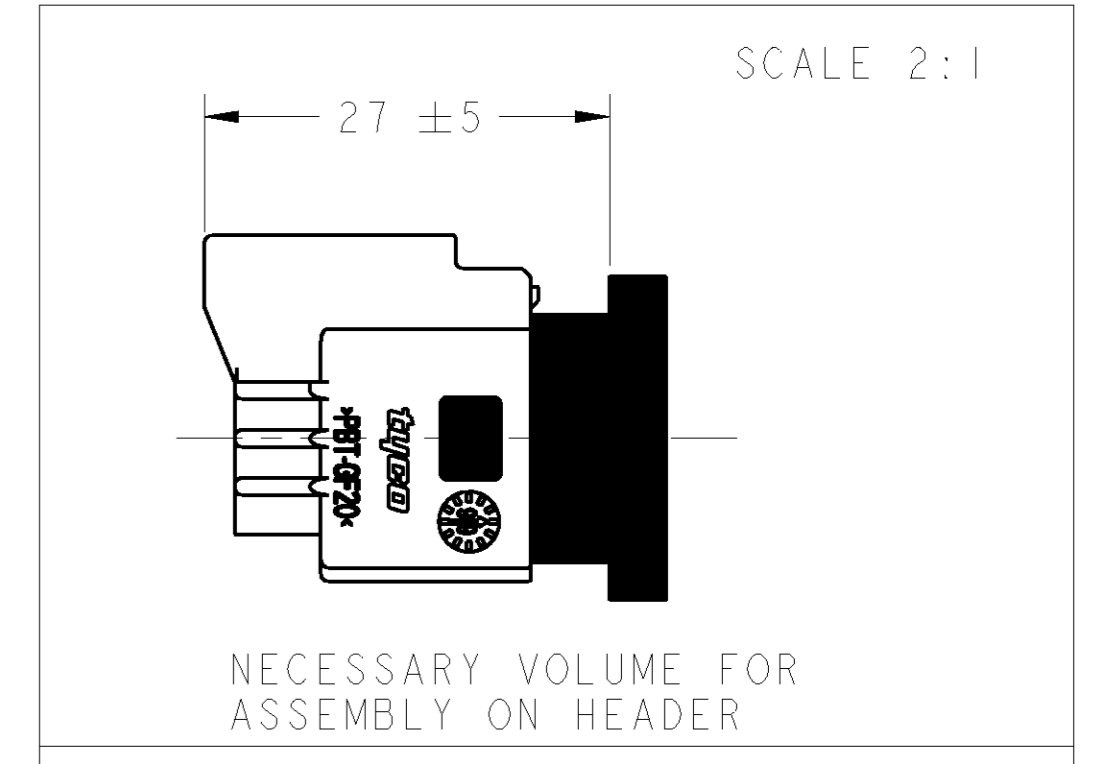

LOC	DIST	REV	DESCRIPTION	DATE	OWN	APPR
F	00	B	0.2 sqmm wire suppressed for PN 962855-X	29OCT2007	MP	EC

- NOTES :
- 1 - 1379729-1 AS SHOWN - CODING A
 - 2 CAVITY MARKING
 - 3 TE STAMP
 - 4 MATERIAL MARKING
 - 5 DATE CODE
 - 6 MOLD CAVITY MARKING
 - 7 P/N TE
 - 8 - INSTRUCTIONS SHEET : 411-15670
 - 9 POSSIBLE AERA FOR ASSEMBLY DATE CODE
 - 10 - PART USED WITH : SEE TABLE

ECHELLE 2:1

COMPONANT	REF TE
MQS SINGLE WIRE SEAL	967067-X
MQS CAVITY PLUG FOR CAVITY DIA 3.45mm	967056-X
MQS SOCKET CONTACT SINGLE WIRE SEALING FOR 0.35 TO 0.5 mm ²	962885-X
MQS SOCKET CONTACT SINGLE WIRE SEALING FOR 0.5 TO 0.75 mm ²	965906-X