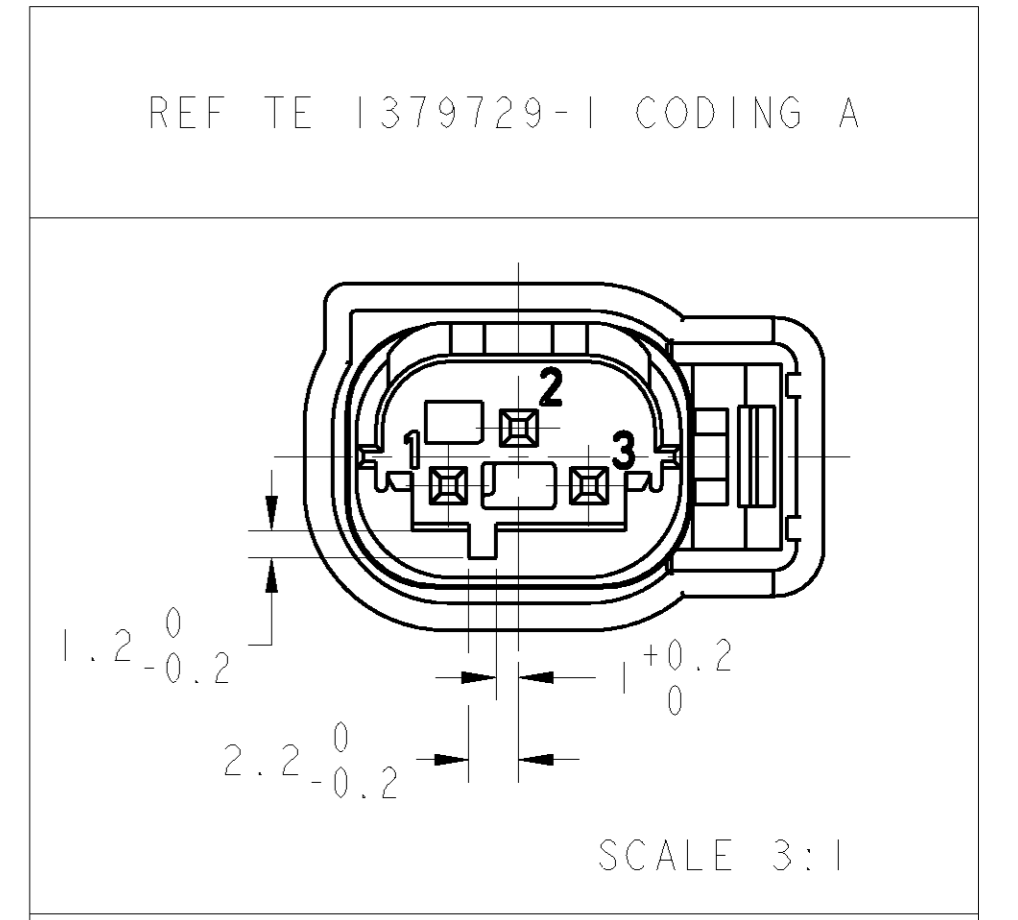

LOC	DIST	REV	DESCRIPTION	DATE	OWN	APPR
F	00	B	0.2 sqmm wire suppressed for PN 962855-X	29OCT2007	MP	EC

- NOTES :
- 1 - 1379729-1 AS SHOWN - CODING A
 - 2 CAVITY MARKING
 - 3 TE STAMP
 - 4 MATERIAL MARKING
 - 5 DATE CODE
 - 6 MOLD CAVITY MARKING
 - 7 P/N TE
 - 8 - INSTRUCTIONS SHEET : 411-15670
 - 9 POSSIBLE AERA FOR ASSEMBLY DATE CODE
 - 10 - PART USED WITH : SEE TABLE

REP	DESIGNATION	MATERIAL	REF TE	
			1379729-1 CODING A	1379729-2 CODING B
1	COVER	PBT FV	BLACK	BLACK
2	SOCKET HOUSING	PBT FV	BLACK	GRAY
3	LOCKING DEVICE	PBT FV	GREEN	GREEN
4	INTERFACE SEAL	SILICONE	ORANGE	ORANGE

ECHELLE 2:1

COMPONANT	REF TE
MQS SINGLE WIRE SEAL	967067-X
MQS CAVITY PLUG FOR CAVITY DIA 3.45mm	967056-X
MQS SOCKET CONTACT SINGLE WIRE SEALING FOR 0.35 TO 0.5 mm ²	962885-X
MQS SOCKET CONTACT SINGLE WIRE SEALING FOR 0.5 TO 0.75 mm ²	965906-X

POSITION OF DELIVERY
locking device in position pre-locked

POSITION OF ASSEMBLY
locking device locked

<small>THIS DRAWING IS UNPUBLISHED. RELEASED FOR PUBLICATION UNDER A 44 DEFENSE PATENT RIGHTS AGREEMENT. COPYRIGHT 2006 BY TYCO ELECTRONICS CORPORATION. ALL RIGHTS RESERVED. T900 00015-REV00</small>		06 JAN 2006 M. POLLEONTE 16 JAN 2006 X. ROULLARD		Tyco Electronics France SAS 95300 Pontoise, France	
DIMENSIONS: mm TOLERANCES UNLESS OTHERWISE SPECIFIED: DECIMALES: 0.1 PLO/DIE: #0.2 PLO/DIE: #0.2 PLO/DIE: #0.2 PLO/DIE: #0.2		PRODUCT SPEC: 108-15286 SPEC. APPLICATION:		NAME: MQS, SOCKET HOUSING SEALED 3 POS ASSY SIZE: 4 CASE CODE: 1379729 DRAWING NO: 00779	
MATERIAL: MATIERE:		FINISH / FINITION:		WEIGHT: 4g W/ISSUE APPROX.:	
CUSTOMER DRAWING:		/PLAN CLIENT:		INVOIEMENT: SCALE: 4:1 FOUR REFERENCE: SHEET: 1 OF 1 FEUILLE: DE: REV: B	