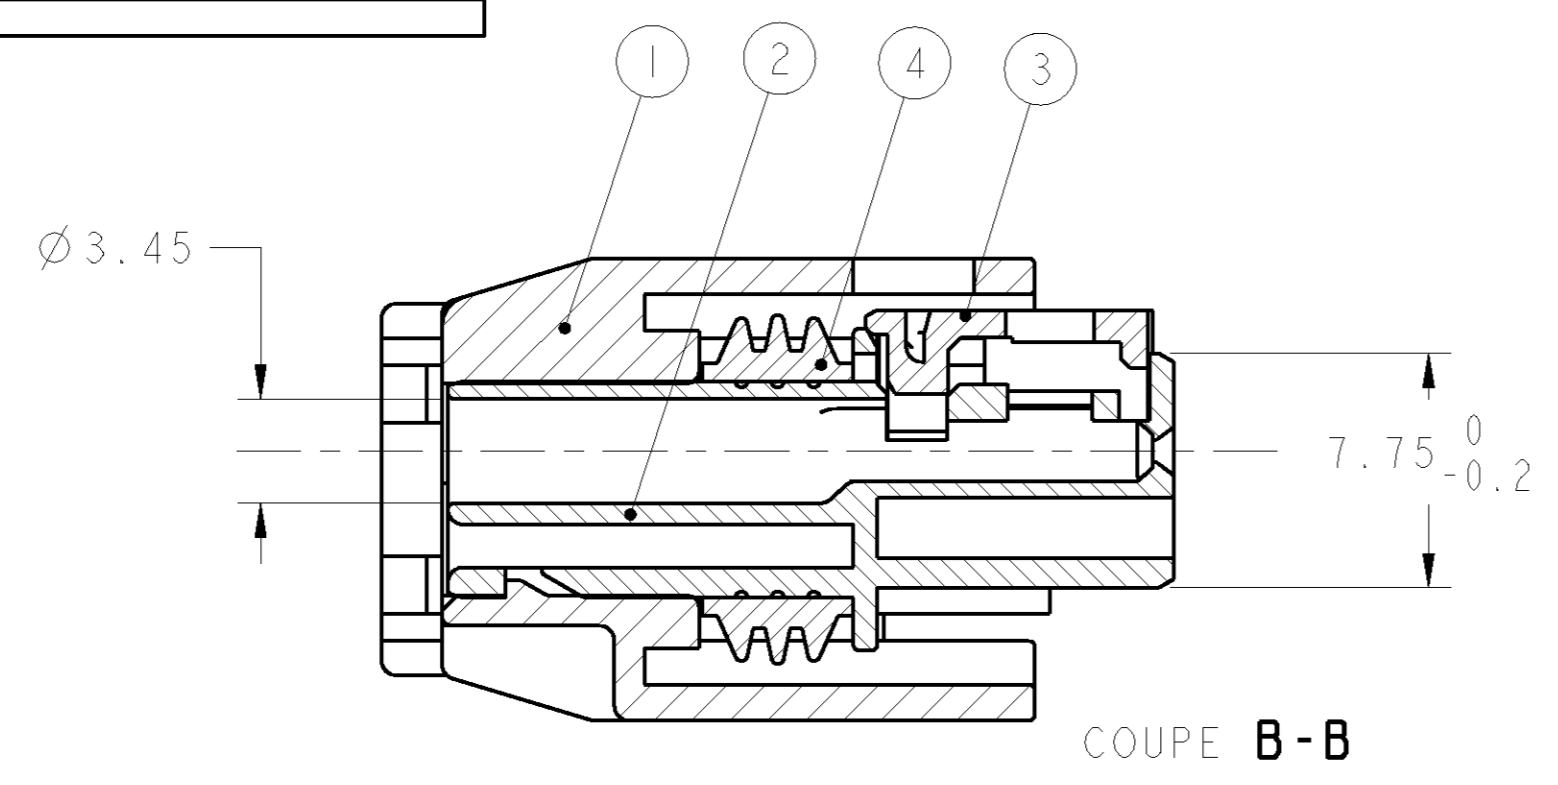

LOC	DIST	REV	DESCRIPTION	DATE	OWN	APPR
F	00	B	0.2 sqmm wire suppressed for PN 962855-X	29OCT2007	MP	EC

- NOTES :
- 1 - 1379729-1 AS SHOWN - CODING A
 - 2 CAVITY MARKING
 - 3 TE STAMP
 - 4 MATERIAL MARKING
 - 5 DATE CODE
 - 6 MOLD CAVITY MARKING
 - 7 P/N TE
 - 8 - INSTRUCTIONS SHEET : 411-15670
 - 9 POSSIBLE AERA FOR ASSEMBLY DATE CODE
 - 10 - PART USED WITH : SEE TABLE

REP	DESIGNATION	MATERIAL	REF TE	
			1379729-1 CODING A	1379729-2 CODING B
1	COVER	PBT FV	BLACK	BLACK
2	SOCKET HOUSING	PBT FV	BLACK	GRAY
3	LOCKING DEVICE	PBT FV	GREEN	GREEN
4	INTERFACE SEAL	SILICONE	ORANGE	ORANGE

ECHELLE 2:1

COMPONANT	REF TE
MQS SINGLE WIRE SEAL	967067-X
MQS CAVITY PLUG FOR CAVITY DIA 3.45mm	967056-X
MQS SOCKET CONTACT SINGLE WIRE SEALING FOR 0.35 TO 0.5 mm ²	962885-X
MQS SOCKET CONTACT SINGLE WIRE SEALING FOR 0.5 TO 0.75 mm ²	965906-X

POSITION OF DELIVERY
locking device in position pre-locked

POSITION OF ASSEMBLY
locking device locked

<small>THIS DRAWING IS UNPUBLISHED. RELEASED FOR PUBLICATION UNDER A 44 DEFENSE PATENT RIGHTS AGREEMENT. COPYRIGHT 2006 BY TYCO ELECTRONICS CORPORATION. ALL RIGHTS RESERVED. T900 00015-REV00</small>		06 JAN 2006 M. POLLEONTE 16 JAN 2006 X. ROULLARD		Tyco Electronics France SAS 95300 Pontoise, France	
DIMENSIONS: mm TOLERANCES UNLESS OTHERWISE SPECIFIED: DECIMALES: 0.1 PLO/DIE: #0.2 PLO/DIE: #0.2 PLO/DIE: #0.2 PLO/DIE: #0.2		PRODUCT SPEC: 108-15286 SPEC. APPLICATION:		NAME: MQS, SOCKET HOUSING SEALED 3 POS ASSY SIZE: 4 CASE CODE: 1379729 DRAWING NO: 00779	
MATERIAL: MATIERE:		FINISH / FINITION:		WEIGHT: 4g W/ISSUE APPROX.:	
CUSTOMER DRAWING:		/PLAN CLIENT:		INVOIEMENT: SCALE: 4:1 FOUR REFERENCE: SHEET: 1 OF 1 FEUILLE: DE: REV: B	