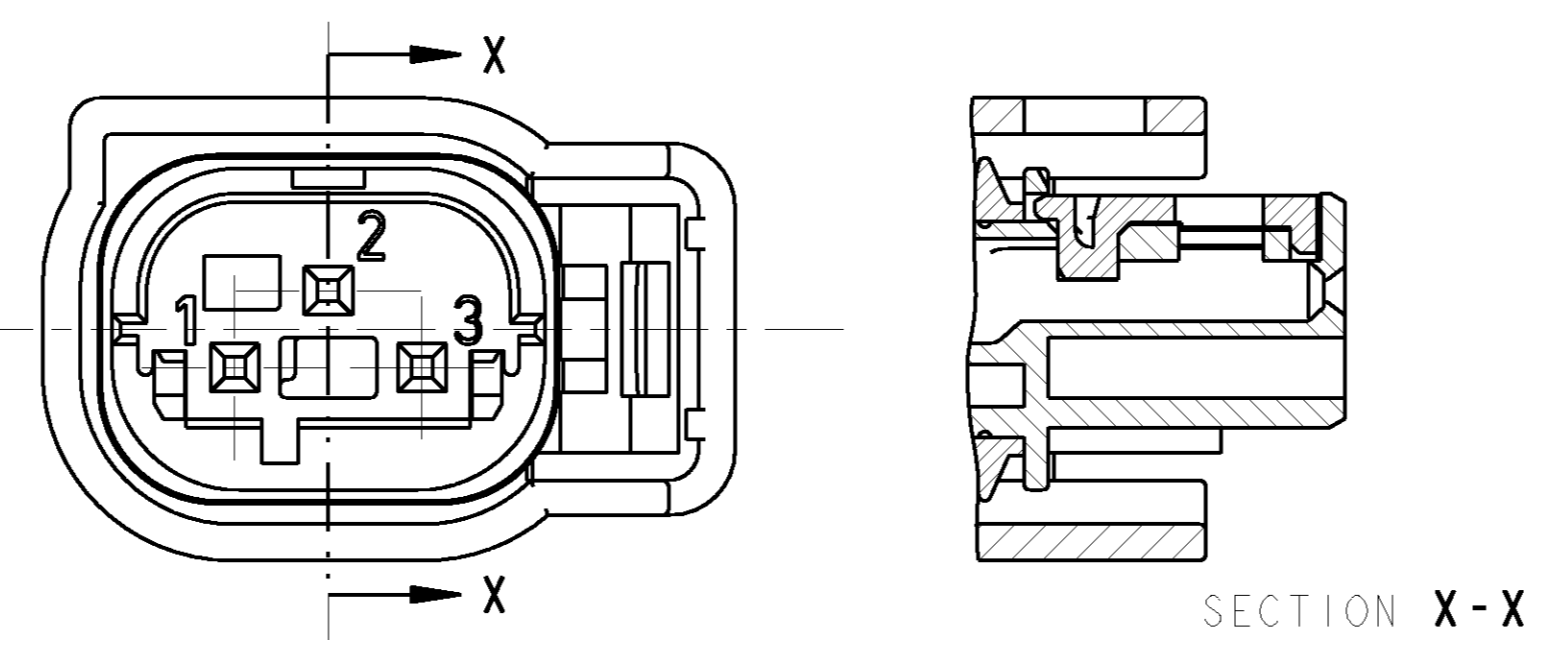

LOC	DIST	REV	DESCRIPTION	DATE	OWN	APPR
F	00	B	0.2 sqmm wire suppressed for PN 962855-X	29OCT2007	MP	EC

- NOTES :
- 1 - 1379729-1 AS SHOWN - CODING A
 - 2 CAVITY MARKING
 - 3 TE STAMP
 - 4 MATERIAL MARKING
 - 5 DATE CODE
 - 6 MOLD CAVITY MARKING
 - 7 P/N TE
 - 8 - INSTRUCTIONS SHEET : 411-15670
 - 9 POSSIBLE AERA FOR ASSEMBLY DATE CODE
 - 10 - PART USED WITH : SEE TABLE

REP	DESIGNATION	MATERIAL	REF TE	
			1379729-1 CODING A	1379729-2 CODING B
1	COVER	PBT FV	BLACK	BLACK
2	SOCKET HOUSING	PBT FV	BLACK	GRAY
3	LOCKING DEVICE	PBT FV	GREEN	GREEN
4	INTERFACE SEAL	SILICONE	ORANGE	ORANGE

ECHELLE 2:1

COMPONANT	REF TE
MQS SINGLE WIRE SEAL	967067-X
MQS CAVITY PLUG FOR CAVITY DIA 3.45mm	967056-X
MQS SOCKET CONTACT SINGLE WIRE SEALING FOR 0.35 TO 0.5 mm ²	962885-X
MQS SOCKET CONTACT SINGLE WIRE SEALING FOR 0.5 TO 0.75 mm ²	965906-X

POSITION OF DELIVERY
locking device in position pre-locked

POSITION OF ASSEMBLY
locking device locked

<small>THIS DRAWING IS UNPUBLISHED. RELEASED FOR PUBLICATION UNDER A 44 DEFENSE PATENT RIGHTS AGREEMENT. COPYRIGHT 2006 BY TYCO ELECTRONICS CORPORATION. ALL RIGHTS RESERVED. T900 00015-REV00</small>		06 JAN 2006 M. POLLEONTE 16 JAN 2006 X. ROULLARD		Tyco Electronics France SAS 95300 Pontoise, France	
DIMENSIONS: mm TOLERANCES UNLESS OTHERWISE SPECIFIED: DECIMALES: 0.1 PLO/DIE: #0.2 PLO/DIE: #0.2 PLO/DIE: #0.2 PLO/DIE: #0.2		PRODUCT SPEC: 108-15286 SPEC. APPLICATION:		NAME: MQS, SOCKET HOUSING SEALED 3 POS ASSY SIZE: 4 CASE CODE: 1379729 DRAWING NO: 00779	
MATERIAL: MATIERE:		FINISH / FINITION:		WEIGHT: 4g W/ISSUE APPROX.:	
CUSTOMER DRAWING:		/PLAN CLIENT:		INVOIEMENT: SCALE: 4:1 FOUR REFERENCE: SHEET: 1 OF 1 FEUILLE: DE: REV: B	