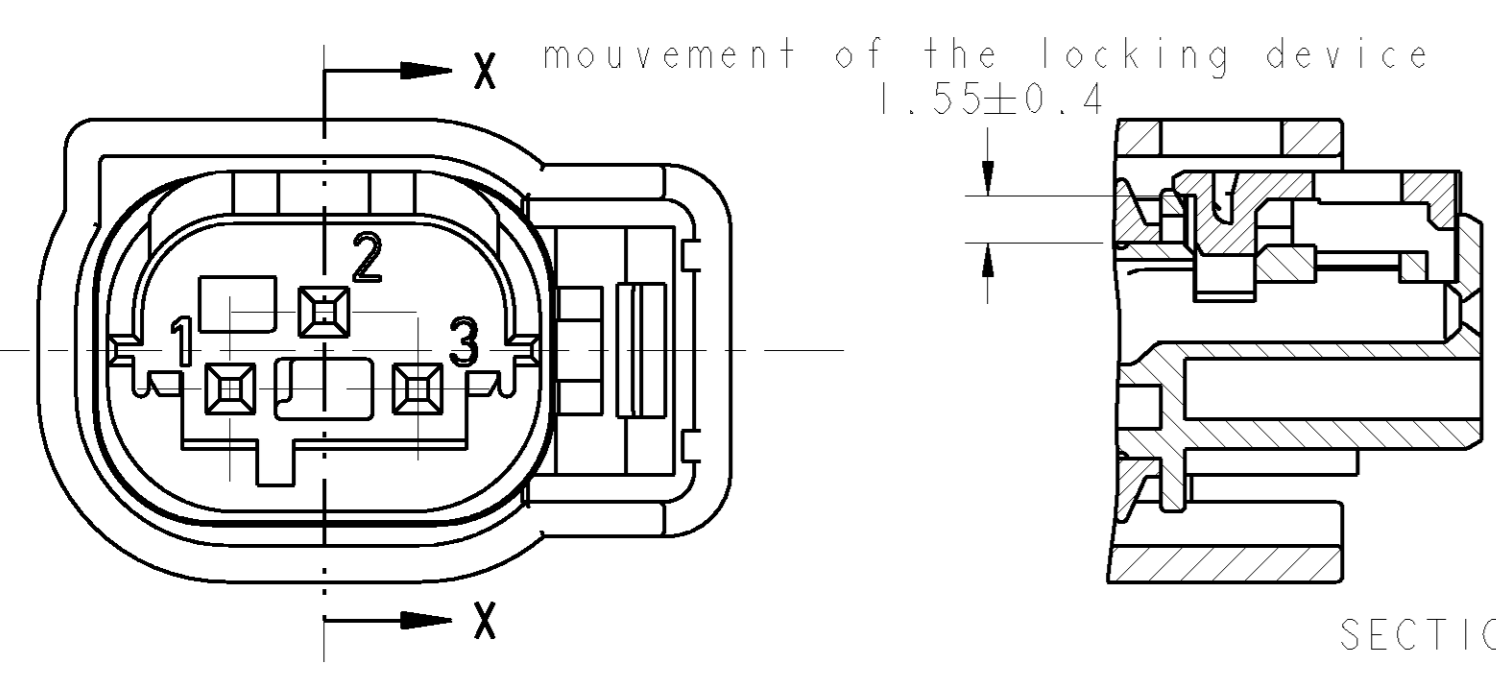

LOC	DIST	REV	DESCRIPTION	DATE	OWN	APPR
F	00	B	0.2 sqmm wire suppressed for PN 962855-X	29OCT2007	MP	EC

- NOTES :
- 1 - 1379729-1 AS SHOWN - CODING A
 - 2 CAVITY MARKING
 - 3 TE STAMP
 - 4 MATERIAL MARKING
 - 5 DATE CODE
 - 6 MOLD CAVITY MARKING
 - 7 P/N TE
 - 8 - INSTRUCTIONS SHEET : 411-15670
 - 9 POSSIBLE AERA FOR ASSEMBLY DATE CODE
 - 10 - PART USED WITH : SEE TABLE

REP	DESIGNATION	MATERIAL	REF TE	
			1379729-1 CODING A	1379729-2 CODING B
1	COVER	PBT FV	BLACK	BLACK
2	SOCKET HOUSING	PBT FV	BLACK	GRAY
3	LOCKING DEVICE	PBT FV	GREEN	GREEN
4	INTERFACE SEAL	SILICONE	ORANGE	ORANGE

ECHELLE 2:1

COMPONANT	REF TE
MQS SINGLE WIRE SEAL	967067-X
MQS CAVITY PLUG FOR CAVITY DIA 3.45mm	967056-X
MQS SOCKET CONTACT SINGLE WIRE SEALING FOR 0.35 TO 0.5 mm ²	962885-X
MQS SOCKET CONTACT SINGLE WIRE SEALING FOR 0.5 TO 0.75 mm ²	965906-X

POSITION OF DELIVERY
locking device in position pre-locked

POSITION OF ASSEMBLY
locking device locked

<small>THIS DRAWING IS UNPUBLISHED. RELEASED FOR PUBLICATION UNDER A 44 DEFENSE PATENT RIGHTS AGREEMENT. COPYRIGHT 2006 BY TYCO ELECTRONICS CORPORATION. ALL RIGHTS RESERVED. T900 00015-REV00</small>		06 JAN 2006 M. POLLEONTE 16 JAN 2006 X. ROULLARD		Tyco Electronics France SAS 95300 Pontoise, France	
DIMENSIONS: mm TOLERANCES UNLESS OTHERWISE SPECIFIED: DECIMALES: 0.1 PLO/DIE: #0.2 PLO/DIE: #0.2 PLO/DIE: #0.2 PLO/DIE: #0.2		PRODUCT SPEC: 108-15286 SPEC. APPLICATION:		NAME: MQS, SOCKET HOUSING SEALED 3 POS ASSY SIZE: 4 CASE CODE: 1379729 DRAWING NO: 00779	
MATERIAL: MATIERE:		FINISH / FINITION:		WEIGHT: 4g W/ISSUE APPROX.:	
CUSTOMER DRAWING:		/PLAN CLIENT:		INVOIEMENT: SCALE: 4:1 FOUR REFERENCE: SHEET: 1 OF 1 FEUILLE: DE: REV: B	