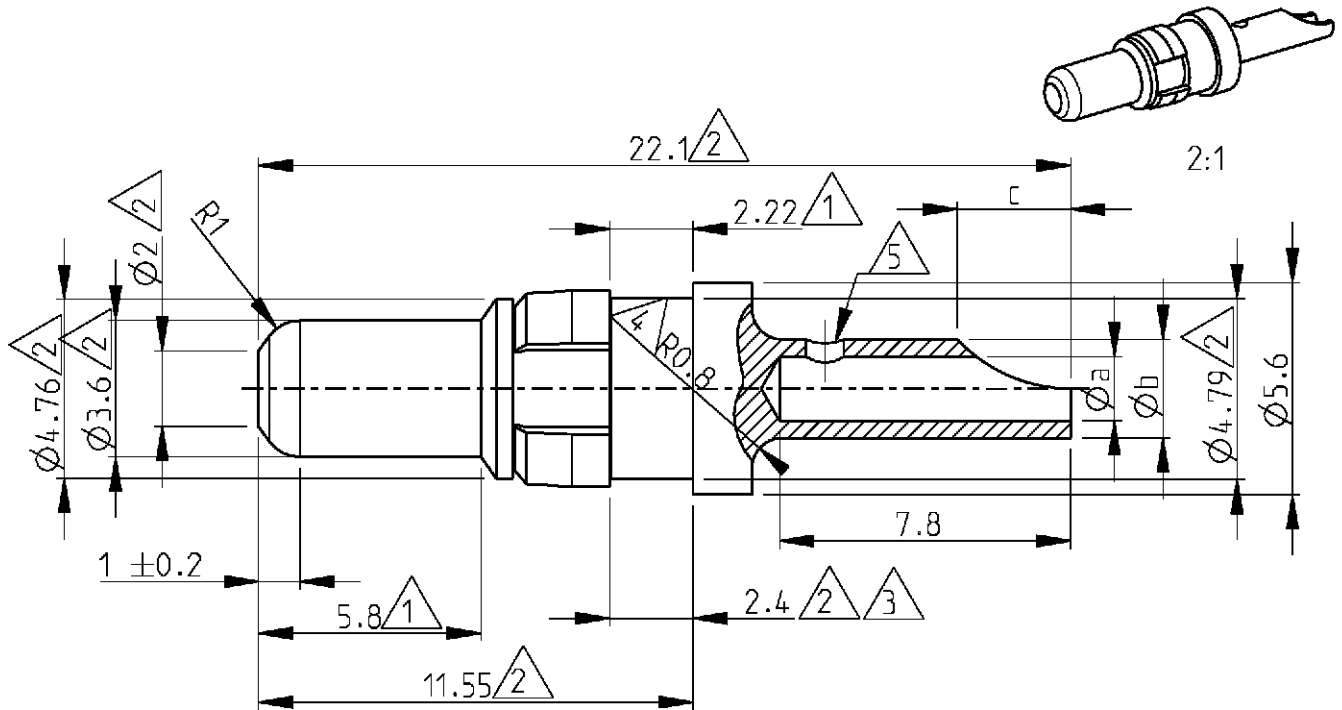

LOC	DIST	REVISIONS				
P	LTR	DESCRIPTION	DATE	DWN	APVD	
GW	-	A	-	19APR2001	BL	KM

6) Application : DIN 41612 type M

- △5 Only on 1393589-5
- △4 Not applicable on 1393589-1
- △3 Measured with spring moved towards the mating face
- △2 max dimensions
- △1 Min dimensions

Cross reference

Old part number	Tyco part number	Current	Øa	Øb	dim c	Material	Plating
C42334-A347-A93	1393589-5	10 A	1.7	2.6	3	Brass	1 µm Au or Pd in contact area
C42334-A347-A92	1393589-3	20 A	2.8	3.7	4	Brass	1 µm Au or Pd in contact area
C42334-A347-A91	1393589-1	40 A	4.8	5.6	5.2	Brass	1 µm Au or Pd in contact area

RELEASED FOR PUBLICATION 2000

DIMENSIONS: mm	DWN	19APR2001	MATERIAL	-	FINISH	-
	CHR	19APR2001	Tyco Electronics Oostkamp - Belgium			
TOLERANCES UNLESS OTHERWISE SPECIFIED:	APVD	19APR2001				
	PRODUCT SPEC	-	NAME	High current plug with wire connection		
0 PLC ±	APPLICATION SPEC	-	SIZE	CAGE CODE	DRAWING NO	RESTRICTED TO
1 PLC ±	WEIGHT	-	A4	00779	©=1393589-5	-
2 PLC ±	CUSTOMER DRAWING		SCALE	5/1	SHEET	1 OF 1
3 PLC ±			REV	A		
4 PLC ±						
ANGLES ±