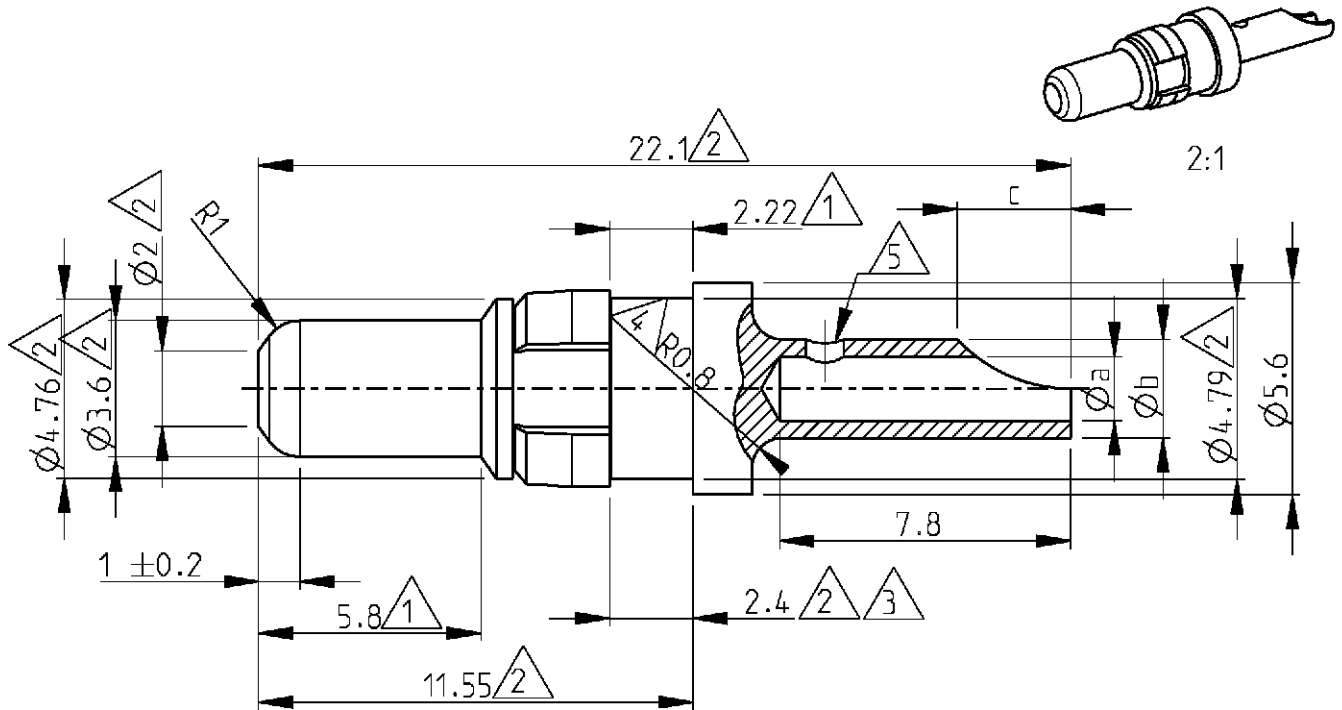

LOC	DIST	REVISIONS				
P	LTR	DESCRIPTION	DATE	DWN	APVD	
GW	-	A	-	19APR2001	BL	KM

6) Application : DIN 41612 type M

- △5 Only on 1393589-5
- △4 Not applicable on 1393589-1
- △3 Measured with spring moved towards the mating face
- △2 max dimensions
- △1 Min dimensions

Cross reference

Old part number	Tyco part number	Current	Øa	Øb	dim c	Material	Plating
C42334-A347-A93	1393589-5	10 A	1.7	2.6	3	Brass	1 µm Au or Pd in contact area
C42334-A347-A92	1393589-3	20 A	2.8	3.7	4	Brass	1 µm Au or Pd in contact area
C42334-A347-A91	1393589-1	40 A	4.8	5.6	5.2	Brass	1 µm Au or Pd in contact area

RELEASED FOR PUBLICATION 2000

DIMENSIONS: mm	DWN B. Lenvain	19APR2001	MATERIAL	-	FINISH	-
	CHR K. Mattheeuws	19APR2001	Tyco Electronics Oostkamp - Belgium			
TOLERANCES UNLESS OTHERWISE SPECIFIED:	APVD R. Leeman	19APR2001				
0 PLC ±	PRODUCT SPEC	-	NAME High current plug with wire connection			
1 PLC ±	APPLICATION SPEC	-	SIZE	CAGE CODE	DRAWING NO	RESTRICTED TO
2 PLC ±	WEIGHT	-	A4	00779	©=1393589-5	-
3 PLC ±	CUSTOMER DRAWING	-	SCALE	SHEET	OF	REV
4 PLC ±			5/1	1	1	A
ANGLES ±