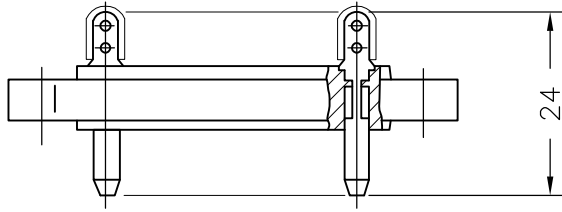

LOC A1	DIST —	REVISIONS					
		P	LTR	DESCRIPTION	DATE	DWN	APVD
			A	INITIAL RELEASE	08SEP2009	KVH	RPR

ON THIS MATCHES: 1393725-4 (OLD PN: C42334-A41-A6)
 EQUAL TO: DIN 41622
 SPECIFIED DIMENSION ARE MOUNTING DIMENSIONS

HIERZU PASST PN: 1393725-4
 ENTSPRICHT: DIN 41622
 ANGEGEBENE MAßE SIND EINBAUMAßE

REPLACEMENT FOR DRAWING: C42334-A41-A5-*—6
 ERSATZ FÜR ZEICHNUNG: C42334-A41-A5-*—6

RELEASED FOR PUBLICATION

ALL INTERNATIONAL RIGHTS RESERVED.

BY TYCO ELECTRONICS CORPORATION.

© COPYRIGHT

THIS DRAWING IS UNPUBLISHED.

DIMENSIONS: mm	DWN VIJAY	08SEP2009	MATERIAL —	FINISH —		
	CHK DHANESH	08SEP2009	Tyco electronics Corporation (I) Pvt Ltd, Bangalore, India			
TOLERANCES UNLESS OTHERWISE SPECIFIED:	APVD RAJENDRA	08SEP2009			NAME PLUG CONNECTOR, 12- POSN STECKVERBINDER, 12- POLIG	
0 PLC ± -	PRODUCT SPEC	—	SIZE	CAGE CODE	DRAWING NO	RESTRICTED TO
1 PLC ± -	APPLICATION SPEC	—	A4	00779	C- 1393726-3	—
2 PLC ± -	WEIGHT	—	CUSTOMER DRAWING			SCALE
3 PLC ± -						1:1
4 PLC ± -						SHEET
ANGLES ± 1°						1 OF 1
						REV
						A