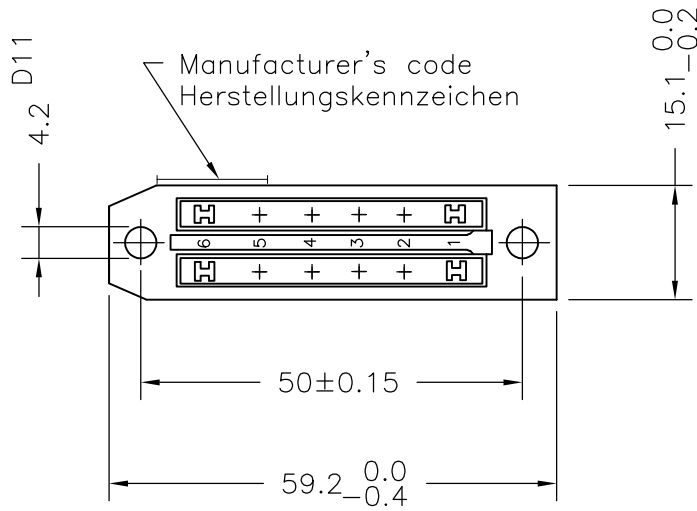

LOC A1	DIST —	REVISIONS					
		P	LTR	DESCRIPTION	DATE	DWN	APVD
			A	INITIAL RELEASE	08SEP2009	KVH	RPR

ON THIS MATCHES: 1393725-4 (OLD PN: C42334-A41-A6)
 EQUAL TO: DIN 41622
 SPECIFIED DIMENSION ARE MOUNTING DIMENSIONS

HIERZU PASST PN: 1393725-4
 ENTSPRICHT: DIN 41622
 ANGEGEBENE MAßE SIND EINBAUMAßE

REPLACEMENT FOR DRAWING: C42334-A41-A5-*—6
 ERSATZ FÜR ZEICHNUNG: C42334-A41-A5-*—6

RELEASED FOR PUBLICATION

ALL INTERNATIONAL RIGHTS RESERVED.

BY TYCO ELECTRONICS CORPORATION.

© COPYRIGHT

THIS DRAWING IS UNPUBLISHED.

DIMENSIONS: mm	DWN VIJAY	08SEP2009	MATERIAL —	FINISH —		
	CHK DHANESH	08SEP2009	Tyco electronics Corporation (I) Pvt Ltd, Bangalore, India			
TOLERANCES UNLESS OTHERWISE SPECIFIED:	APVD RAJENDRA	08SEP2009			NAME PLUG CONNECTOR, 12- POSN STECKVERBINDER, 12- POLIG	
0 PLC ± -	PRODUCT SPEC	—	SIZE	CAGE CODE	DRAWING NO	RESTRICTED TO
1 PLC ± -	APPLICATION SPEC	—	A4	00779	C- 1393726-3	—
2 PLC ± -	WEIGHT	—	CUSTOMER DRAWING			SCALE
3 PLC ± -						1:1
4 PLC ± -						SHEET
ANGLES ± 1°						1 OF 1
						REV
						A