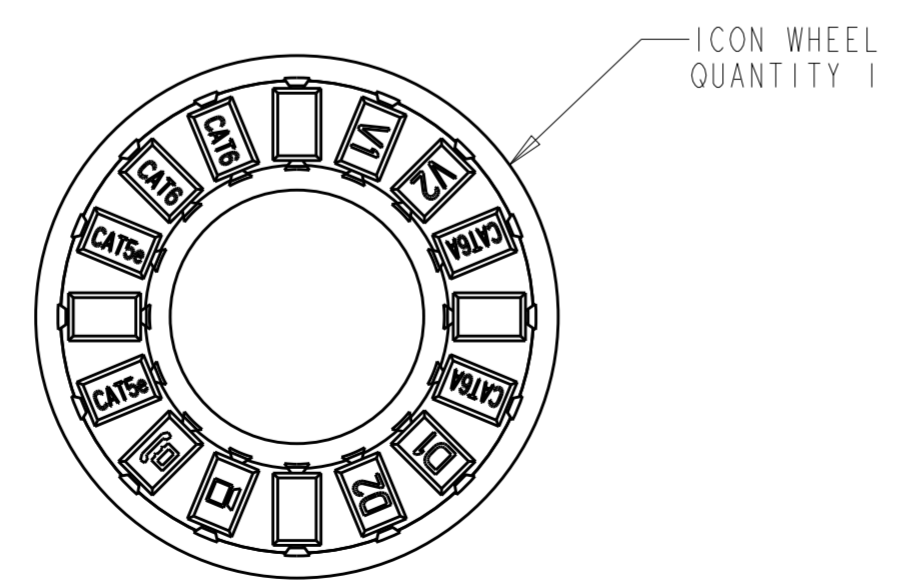

⚠ MATERIAL: FACEPLATE - ABS MOLDING COMPOUND. SEE TABLE FOR COLOR.
 ICON - POLYCARBONATE MOLDING COMPOUND. SEE TABLE FOR COLOR.
 LABEL COVER - POLYCARBONATE MOLDING COMPOUND, CLEAR.
 LABEL - WHITE INDEX PAPER.
 SCREW - ZINC PLATED CARBON STEEL.

2. THIS KIT SHIPPED NOT ASSEMBLED.

ALPINE WHITE	1-406185-3
ELECTRICAL IVORY	1-406185-1
NEMA GRAY	406185-4
WHITE	406185-3
BLACK	406185-2
LIGHT ALMOND	406185-1
COLOR	PART NO.

THIS DRAWING IS A CONTROLLED DOCUMENT.

DWN	B. SIMPSON	10SEP96	TE Connectivity			
CHK	N. JONES	26SEP96				
APVD	P. PEPF	01OCT96				
NAME	FACEPLATE KIT, 4 PORT 110 CONNECT					
DIMENSIONS:	TOLERANCES UNLESS OTHERWISE SPECIFIED:		SIZE	CAGE CODE	DRAWING NO	RESTRICTED TO
mm [INCHES]	0 PLC ± 1 PLC ± 2 PLC ±0.25 [0.1] 3 PLC ± 4 PLC ± ANGLES ± FINISH		A2	00779	C-406185	-
MATERIAL	-		WEIGHT	-		SCALE
⚠	-		Customer Drawing	-		SHEET OF REV H