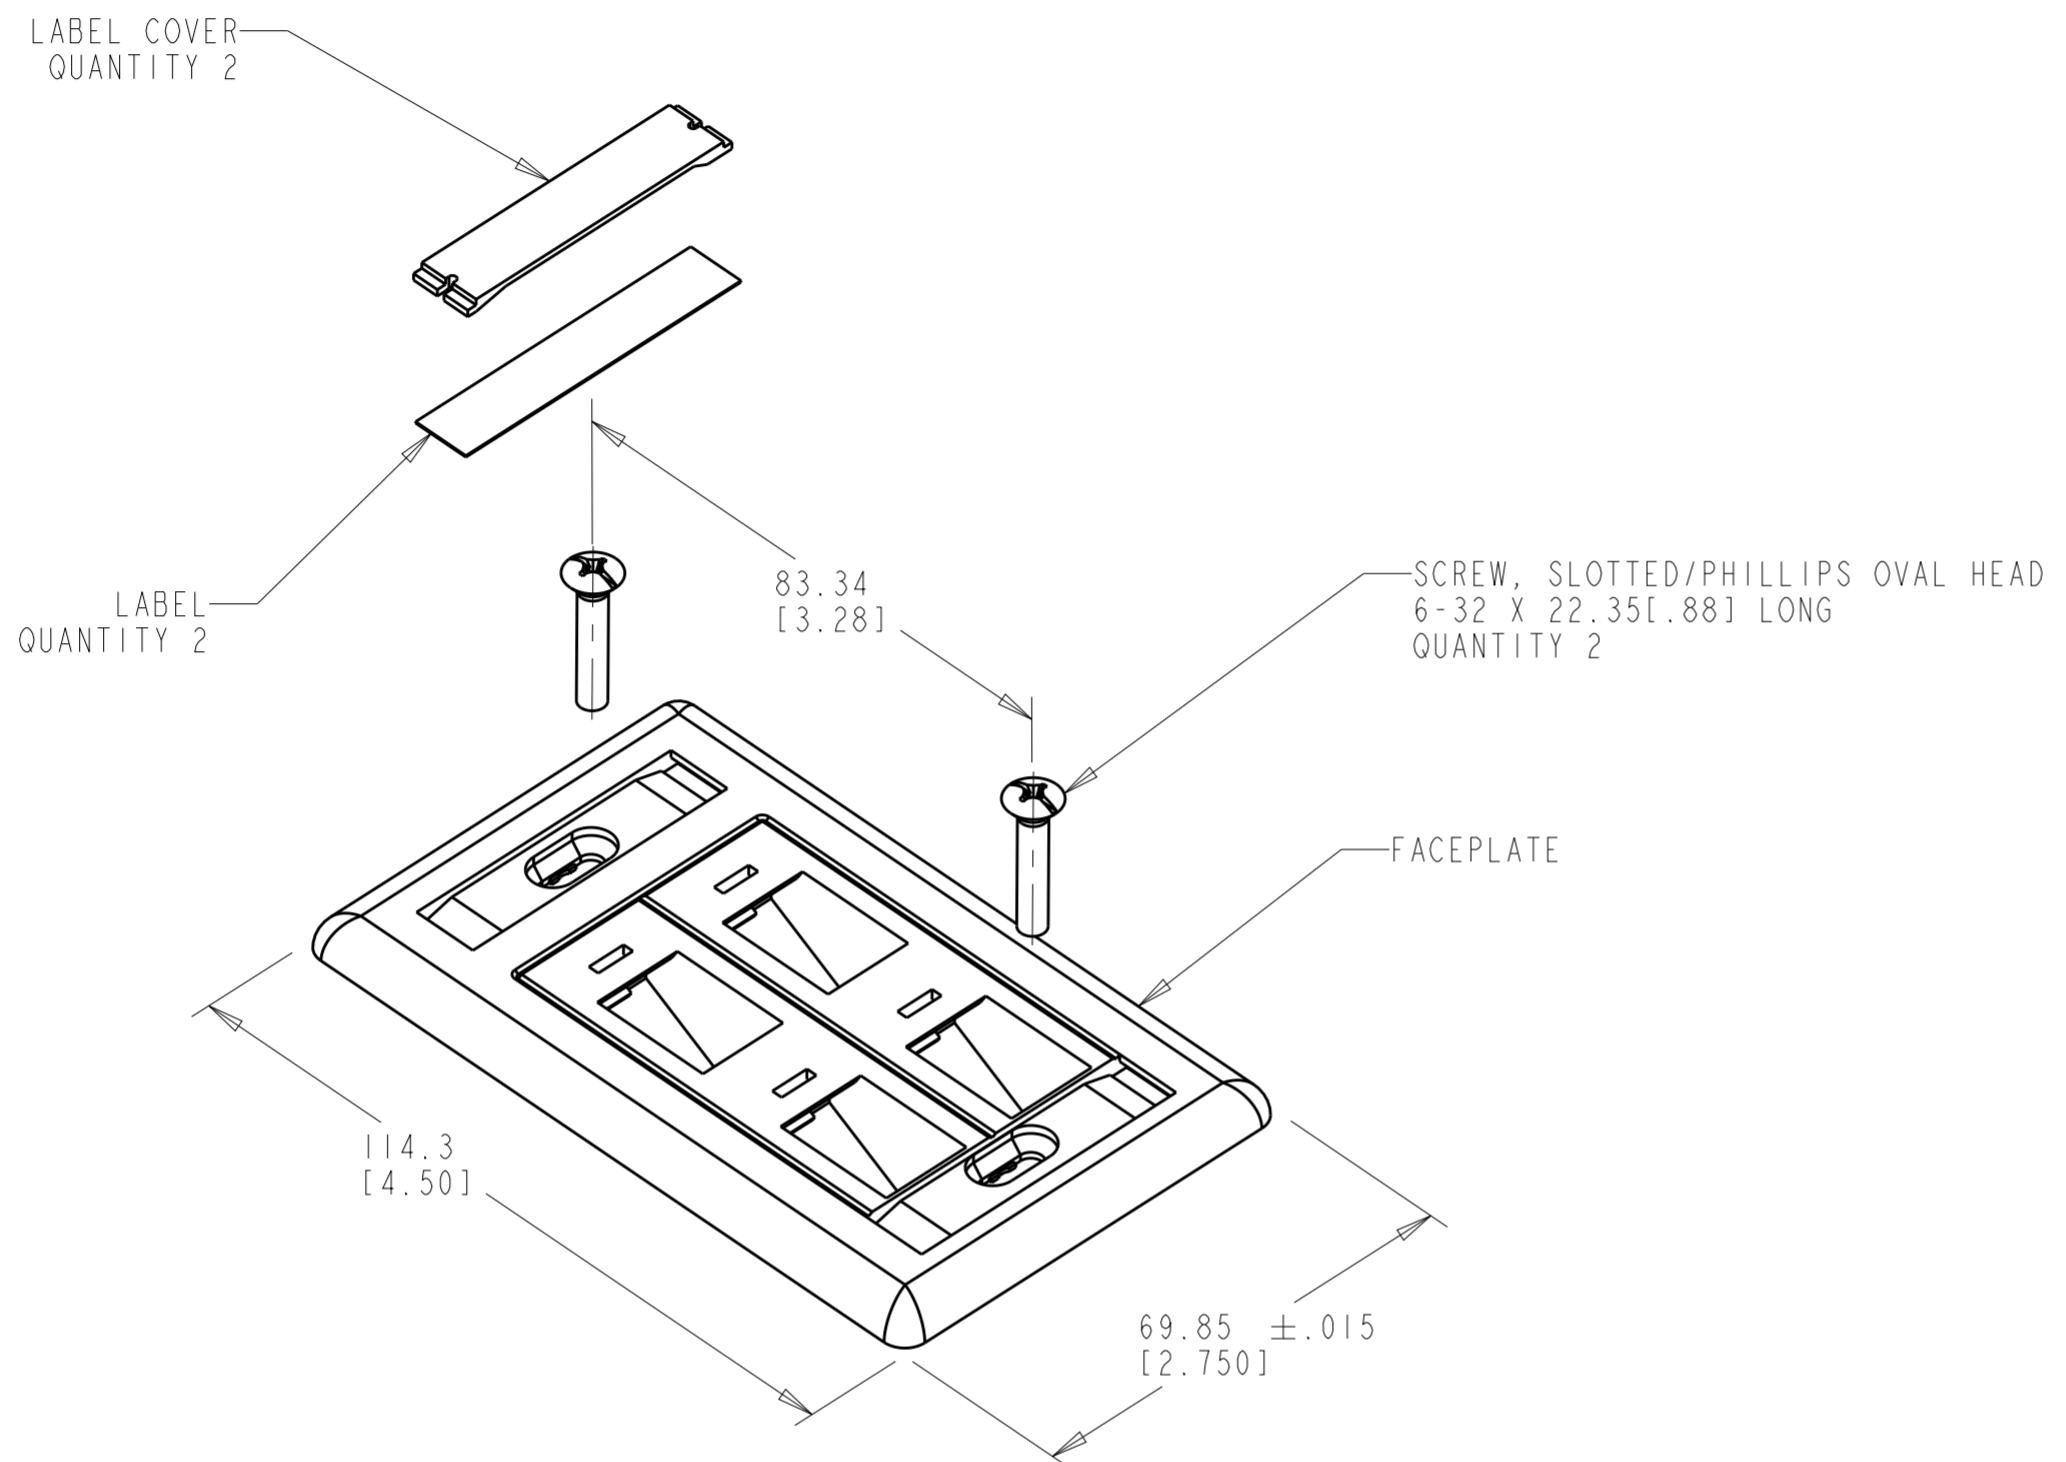

⚠ MATERIAL: FACEPLATE - ABS MOLDING COMPOUND. SEE TABLE FOR COLOR.
 ICON - POLYCARBONATE MOLDING COMPOUND. SEE TABLE FOR COLOR.
 LABEL COVER - POLYCARBONATE MOLDING COMPOUND, CLEAR.
 LABEL - WHITE INDEX PAPER.
 SCREW - ZINC PLATED CARBON STEEL.

DWN	B. SIMPSON	10SEP96	TE Connectivity			
CHK	N. JONES	26SEP96				
APVD	P. PEPF	01OCT96				
NAME	FACEPLATE KIT, 4 PORT 110 CONNECT					
DIMENSIONS:	TOLERANCES UNLESS OTHERWISE SPECIFIED:		SIZE	CAGE CODE	DRAWING NO	RESTRICTED TO
mm [INCHES]	0 PLC ± 1 PLC ± 2 PLC ±0.25 [0.1] 3 PLC ± 4 PLC ± ANGLES ± FINISH		A2	00779	C-406185	-
MATERIAL	-		WEIGHT	-		SCALE
⚠	-		Customer Drawing	-		SHEET OF REV H