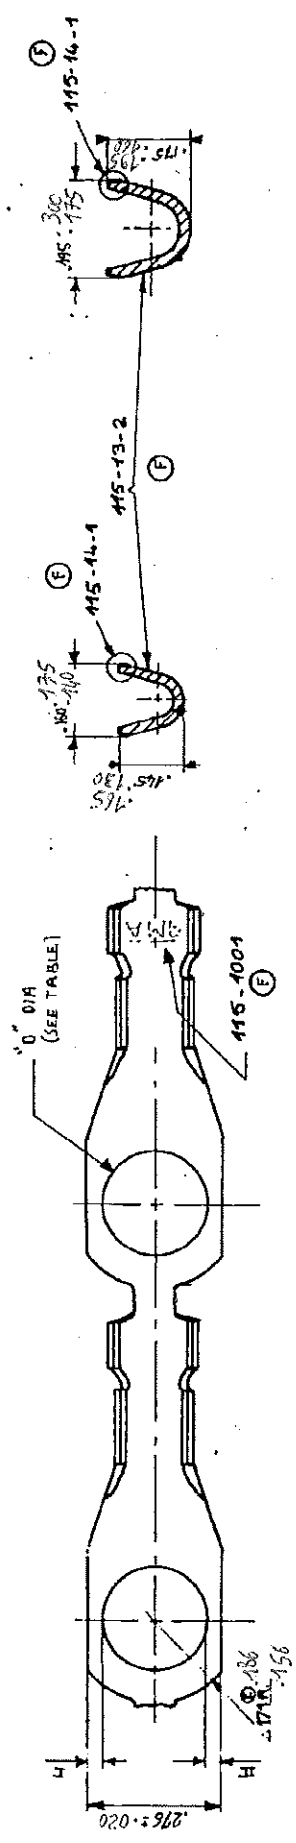

CODE	GAGE NO

DIMENSIONS I & II TO BE EQUAL WITHIN .020

SEC. A-A

SEC. B-B

140663-664

DIFFUSION N°

4	RAIN	140663-1A
4 mm	Tin Plated	140664
4 mm	1-	140665
D ₃ .004	STUO mm	
FINISH		PART NUMBER
TOLERANCES		MATERIAL
.000 ± .008		BRASS 1/2 HARD
WIRE RANGE		
18-14		
STOCK THK .0136 ± .001		
WIDE		
TRIMMING BURR NOT TO EXCEED .005 IN.		
SPECIFICATION CLASSIFICATION		
MAJOR <input checked="" type="checkbox"/> MINOR <input type="checkbox"/>		
REF (NONE) SDF 1B-11		
INSULATION RANGE		
.10 dia		
APPD		
C. GUYADER		
P.E. GRASSAND		
REL		
G. MINICU		
SCALE		
4:1		
LOC		
F B		
NUMBER		
140663-664		
REV		
A		

WIRE CRIMP		INS CRIMP	SB
LAYOUT NO.		SURFACE AREA .3529 SQ IN.	
DIE		QTY/REEL	5000
HEAT TREAT		DIRECTION OFF TOP OF REEL	
APPL FEED		FEED	855
DIE FEED		FEED	855
WOW		IDW	.390
CRK		DR C. GUYADER	
REL		P.E. GRASSAND	
SPECIFICATION CLASSIFICATION		REF (NONE) SDF 1B-11	
MAJOR <input checked="" type="checkbox"/> MINOR <input type="checkbox"/>		INSULATION RANGE	
.10 dia		SCALE	
4:1		LOC	
F B		NUMBER	
140663-664		REV	
A			