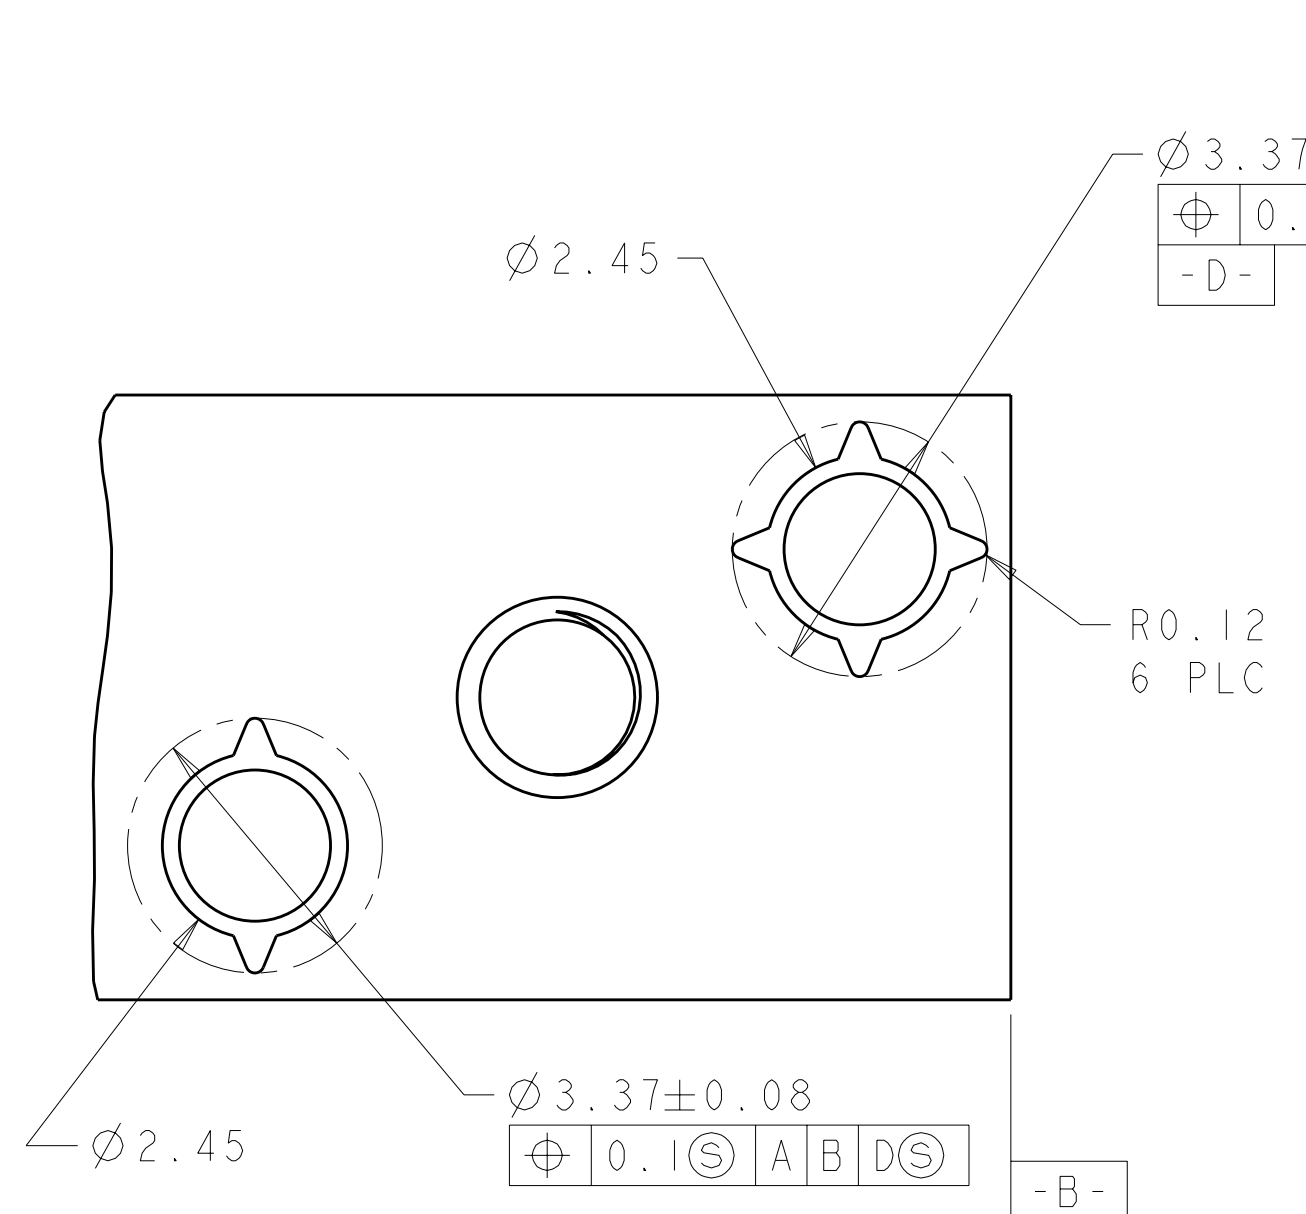

LOC	DIST	REVISIONS			
AD	00	REV	DATE	BY	APPD
		1	PROPOSED	24APR09	RT GG
		2	REVISED NOTE 1 AND 2	12MAY2009	RT GG
		A	RELEASED	16JUN2009	RT RP
		B	REV PER ECO-10-006114	13APR2010	BC DY

- ZINC ALLOY
 - FINISH: CLEAR CHROMATE
- △ HOLE FOR POSITIVE RETENSION SCREW
 △ DASH NUMBERS INDICATE KEY ORIENTATION

SHOWING 1410465-2

SCALE 6:1

DETAIL B
SCALE 10:1

SEE DETAIL B

PCB LAYOUT
CONNECTOR SIDE
ALL HOLES AND FEATURES
(ARE NON PLATED THROUGH HOLES)

FINISH	ANGLE	PART NUMBER
NO FLAT		1410465-9
	315°	1410465-8
	270°	1410465-7
	225°	1410465-6
	180°	1410465-5
	135°	1410465-4
	90°	1410465-3
	45°	1410465-2
	0°	1410465-1

DIMENSIONS: mm		TOLERANCES UNLESS OTHERWISE SPECIFIED: 9 PLC ± 8 PLC ±0.13 5 PLC ±0.013 4 PLC ± ANGLES ±		DWN R. TREA 24APR2009 CHK G. GRIFFITH 24APR2009 APVD D. YI 13APR2010		Tyco Electronics Harrisburg, PA 17105-3608	
MATERIAL:		FINISH:		NAME:		Tyco Electronics KEYING/GUIDE RECEPTACLE, VITA 41	
CUSTOMER DRAWING		SCALE 5:1		SHEET 1 OF 1		REV B	