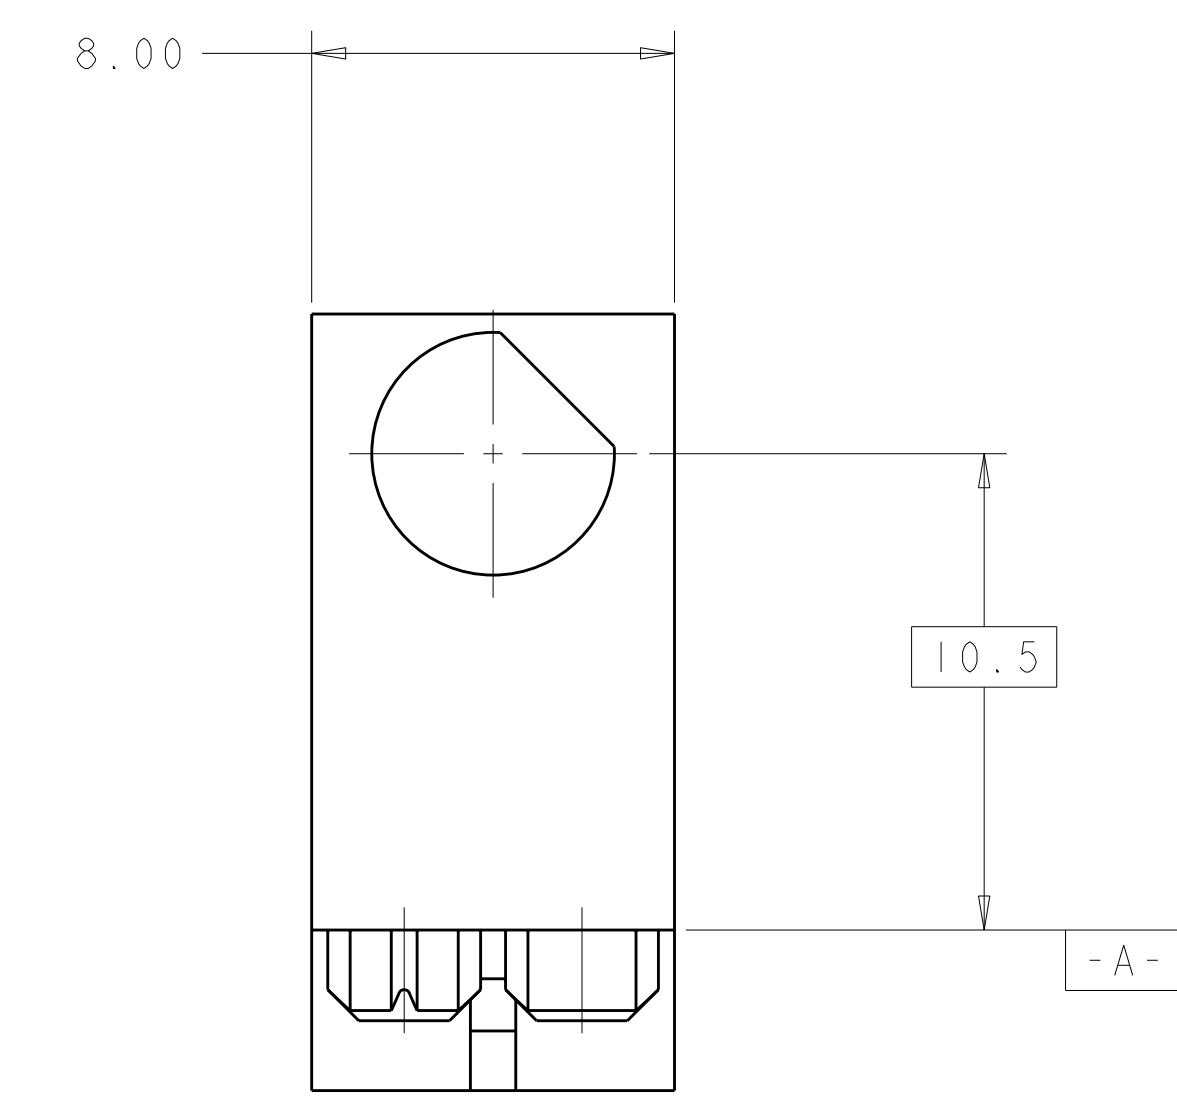

LOC	DIST	REVISIONS			
AD	00	REV	DATE	BY	APPD
		1	PROPOSED	24APR09	RT GG
		2	REVISED NOTE 1 AND 2	12MAY2009	RT GG
		A	RELEASED	16JUN2009	RT RP
		B	REV PER ECO-10-006114	13APR2010	BC DY

- ZINC ALLOY
 - FINISH: CLEAR CHROMATE
- △ HOLE FOR POSITIVE RETENSION SCREW
 △ DASH NUMBERS INDICATE KEY ORIENTATION

SHOWING 1410465-2

SCALE 6:1

DETAIL B
SCALE 10:1

SEE DETAIL B

PCB LAYOUT
CONNECTOR SIDE
ALL HOLES AND FEATURES
(ARE NON PLATED THROUGH HOLES)

FINISH	ANGLE	PART NUMBER
NO FLAT		1410465-9
	315°	1410465-8
	270°	1410465-7
	225°	1410465-6
	180°	1410465-5
	135°	1410465-4
	90°	1410465-3
	45°	1410465-2
	0°	1410465-1

DIMENSIONS: mm		TOLERANCES UNLESS OTHERWISE SPECIFIED: 9 PLC ± 8 PLC ±0.13 5 PLC ±0.013 4 PLC ± ANGLES ±		DWN R. TREA 24APR2009 CHK G. GRIFFITH 24APR2009 APVD D. YI 13APR2010		Tyco Electronics Harrisburg, PA 17105-3608	
MATERIAL:		FINISH:		NAME:		Tyco Electronics KEYING/GUIDE RECEPTACLE, VITA 41	
CUSTOMER DRAWING		SCALE 5:1		SHEET 1 OF 1		REV B	