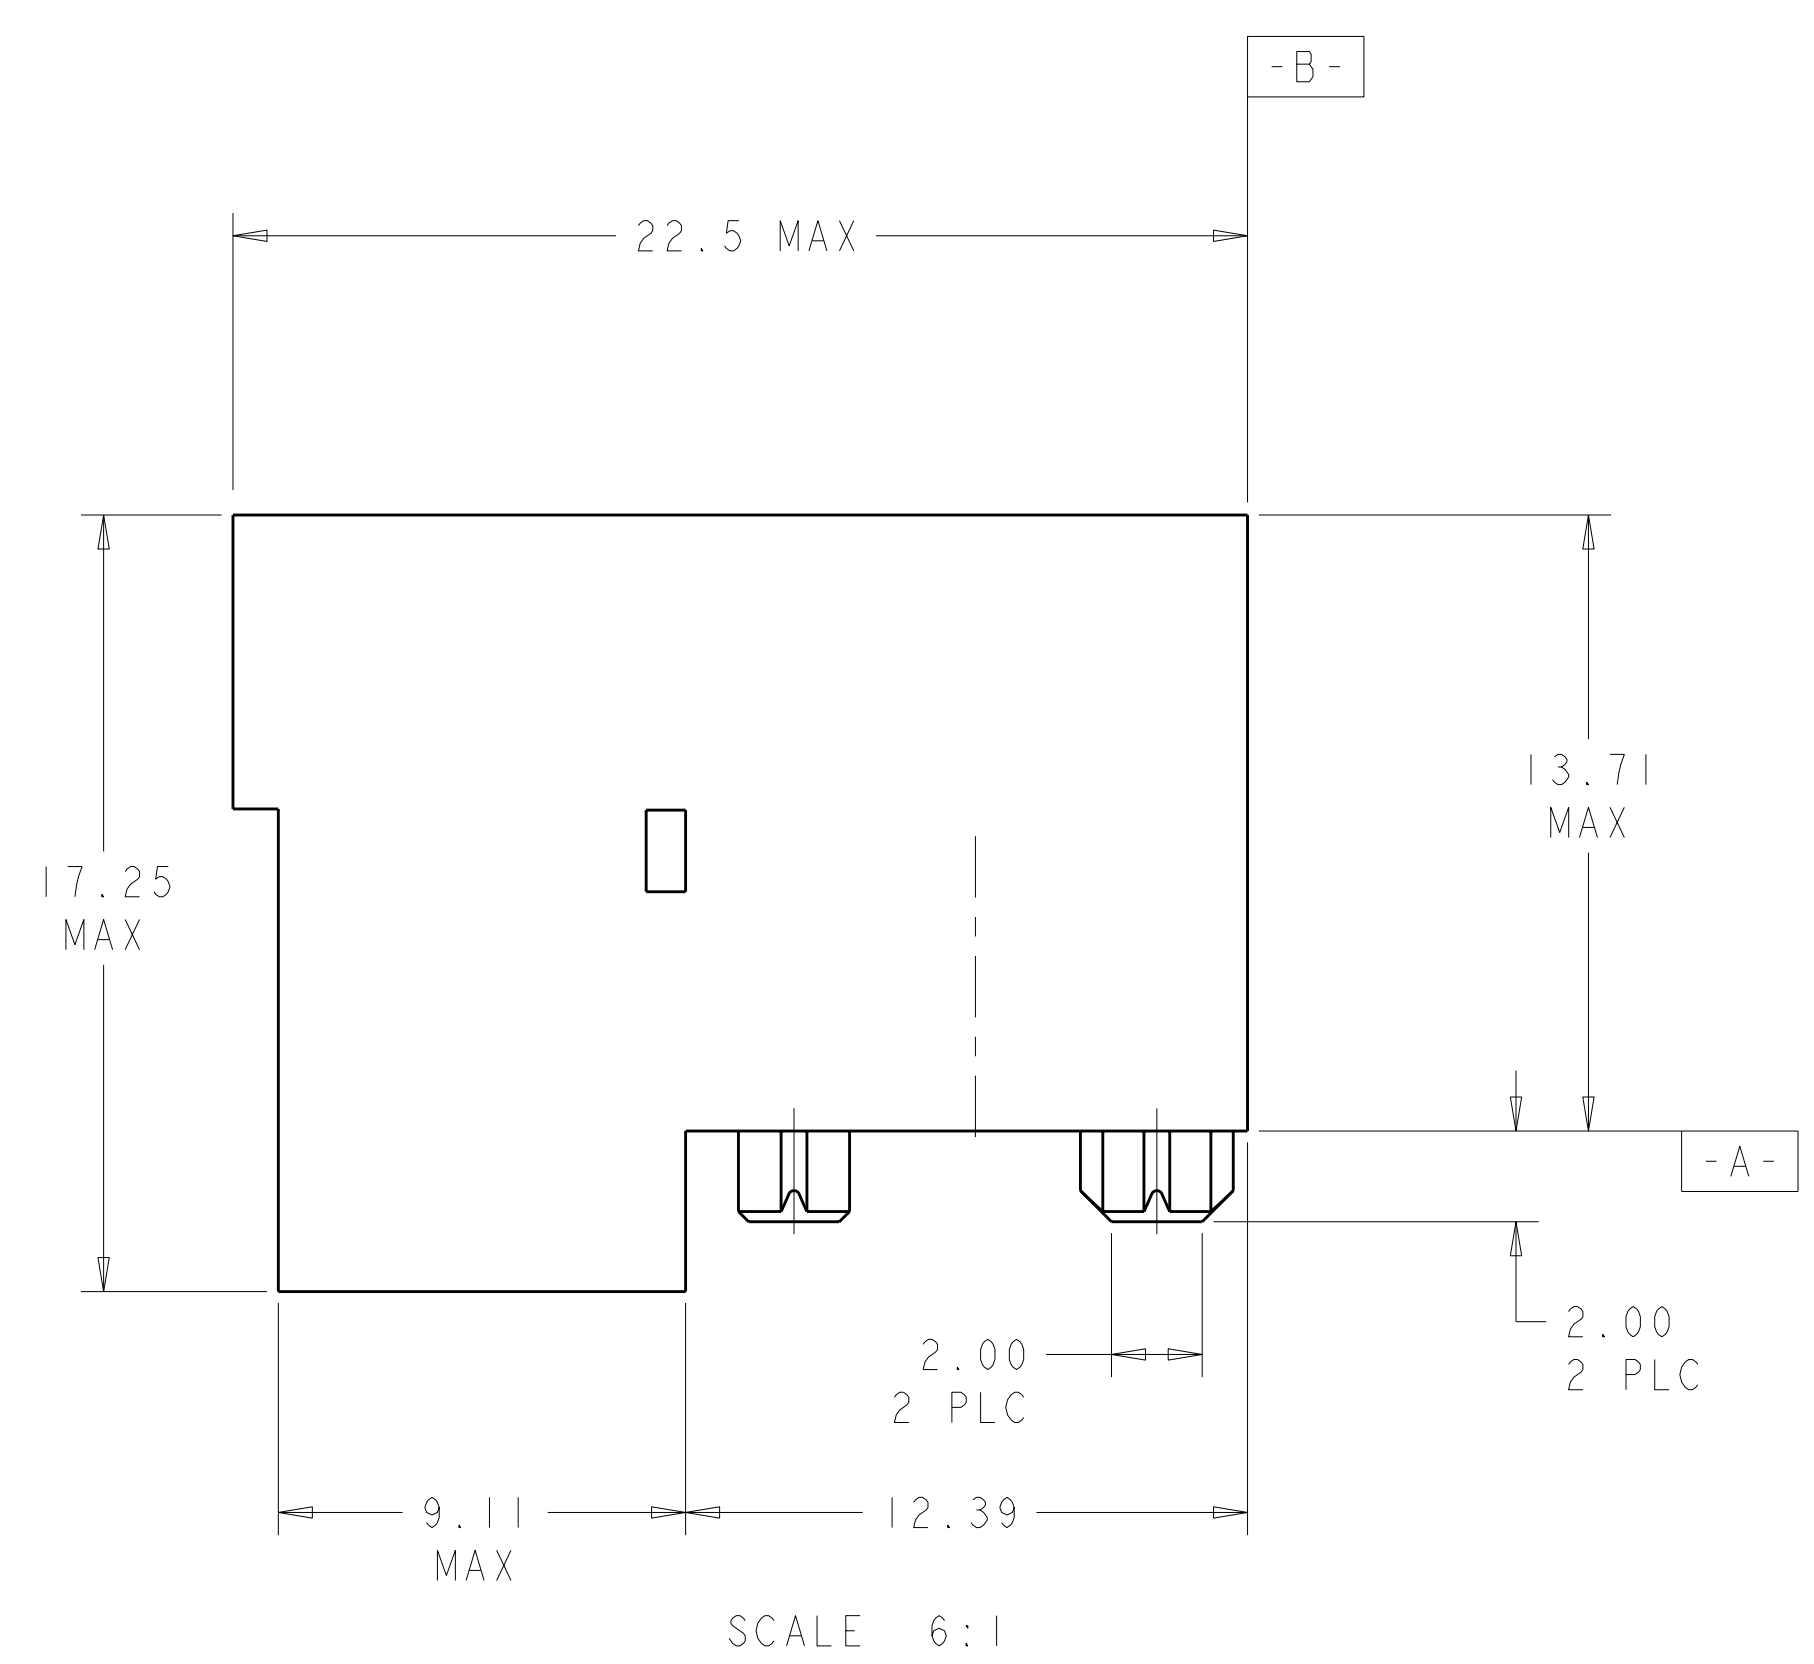

LOC	DIST	REVISIONS			
AD	00	REV	DATE	BY	APPD
		1	PROPOSED	24APR09	RT GG
		2	REVISED NOTE 1 AND 2	12MAY2009	RT GG
		A	RELEASED	16JUN2009	RT RP
		B	REV PER ECO-10-006114	13APR2010	BC DY

- ZINC ALLOY
 - FINISH: CLEAR CHROMATE
- △ HOLE FOR POSITIVE RETENSION SCREW
 △ DASH NUMBERS INDICATE KEY ORIENTATION

SHOWING 1410465-2

SCALE 6:1

DETAIL B
SCALE 10:1

SEE DETAIL B

PCB LAYOUT
CONNECTOR SIDE
ALL HOLES AND FEATURES
(ARE NON PLATED THROUGH HOLES)

FINISH	ANGLE	PART NUMBER
NO FLAT		1410465-9
	315°	1410465-8
	270°	1410465-7
	225°	1410465-6
	180°	1410465-5
	135°	1410465-4
	90°	1410465-3
	45°	1410465-2
	0°	1410465-1

DIMENSIONS: mm		TOLERANCES UNLESS OTHERWISE SPECIFIED: 9 PLC ± 8 PLC ±0.13 5 PLC ±0.013 4 PLC ± ANGLES ±		DWN R. TREA 24APR2009 CHK G. GRIFFITH 24APR2009 APVD D. YI 13APR2010		Tyco Electronics Harrisburg, PA 17105-3608	
MATERIAL:		FINISH:		NAME:		Tyco Electronics KEYING/GUIDE RECEPTACLE, VITA 41	
CUSTOMER DRAWING		SCALE 5:1		SHEET 1 OF 1		REV B	