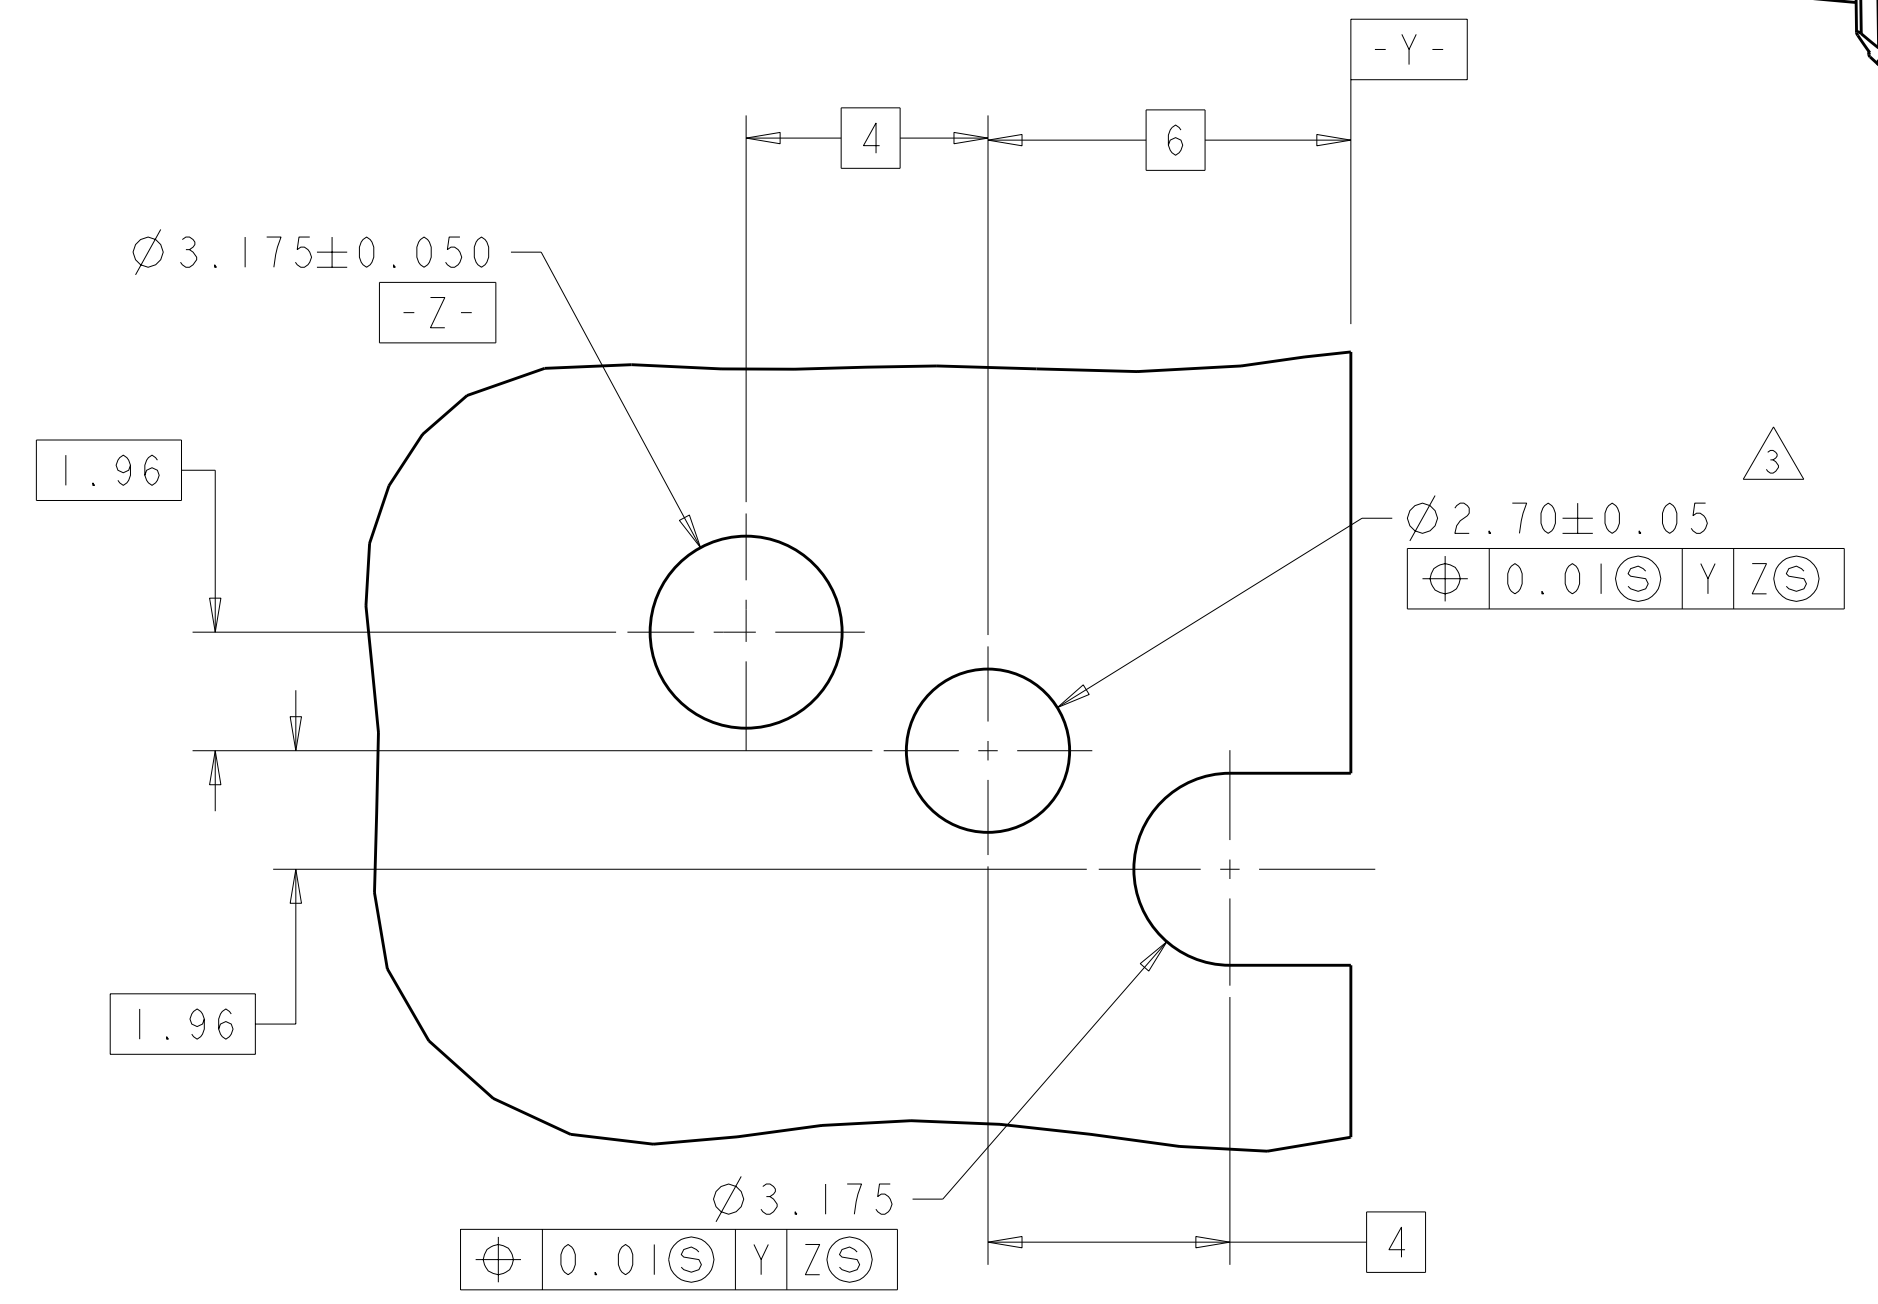

SHOWING 1410465-2

SCALE 6:1

DETAIL B
SCALE 10:1

SEE DETAIL B

PCB LAYOUT
CONNECTOR SIDE
ALL HOLES AND FEATURES
(ARE NON PLATED THROUGH HOLES)

FINISH	ANGLE	PART NUMBER
NO FLAT		1410465-9
	315°	1410465-8
	270°	1410465-7
	225°	1410465-6
	180°	1410465-5
	135°	1410465-4
	90°	1410465-3
	45°	1410465-2
	0°	1410465-1

DIMENSIONS: mm		TOLERANCES UNLESS OTHERWISE SPECIFIED: 9 PLC ± 8 PLC ±0.13 5 PLC ±0.013 4 PLC ± ANGLES ±		DWN R. TREA 24APR2009 CHK G. GRIFFITH 24APR2009 APVD D. YI 13APR2010		Tyco Electronics Harrisburg, PA 17105-3608	
MATERIAL:		FINISH:		NAME:		Tyco Electronics KEYING/GUIDE RECEPTACLE, VITA 41	
CUSTOMER DRAWING		SCALE 5:1		SHEET 1 OF 1		REV B	