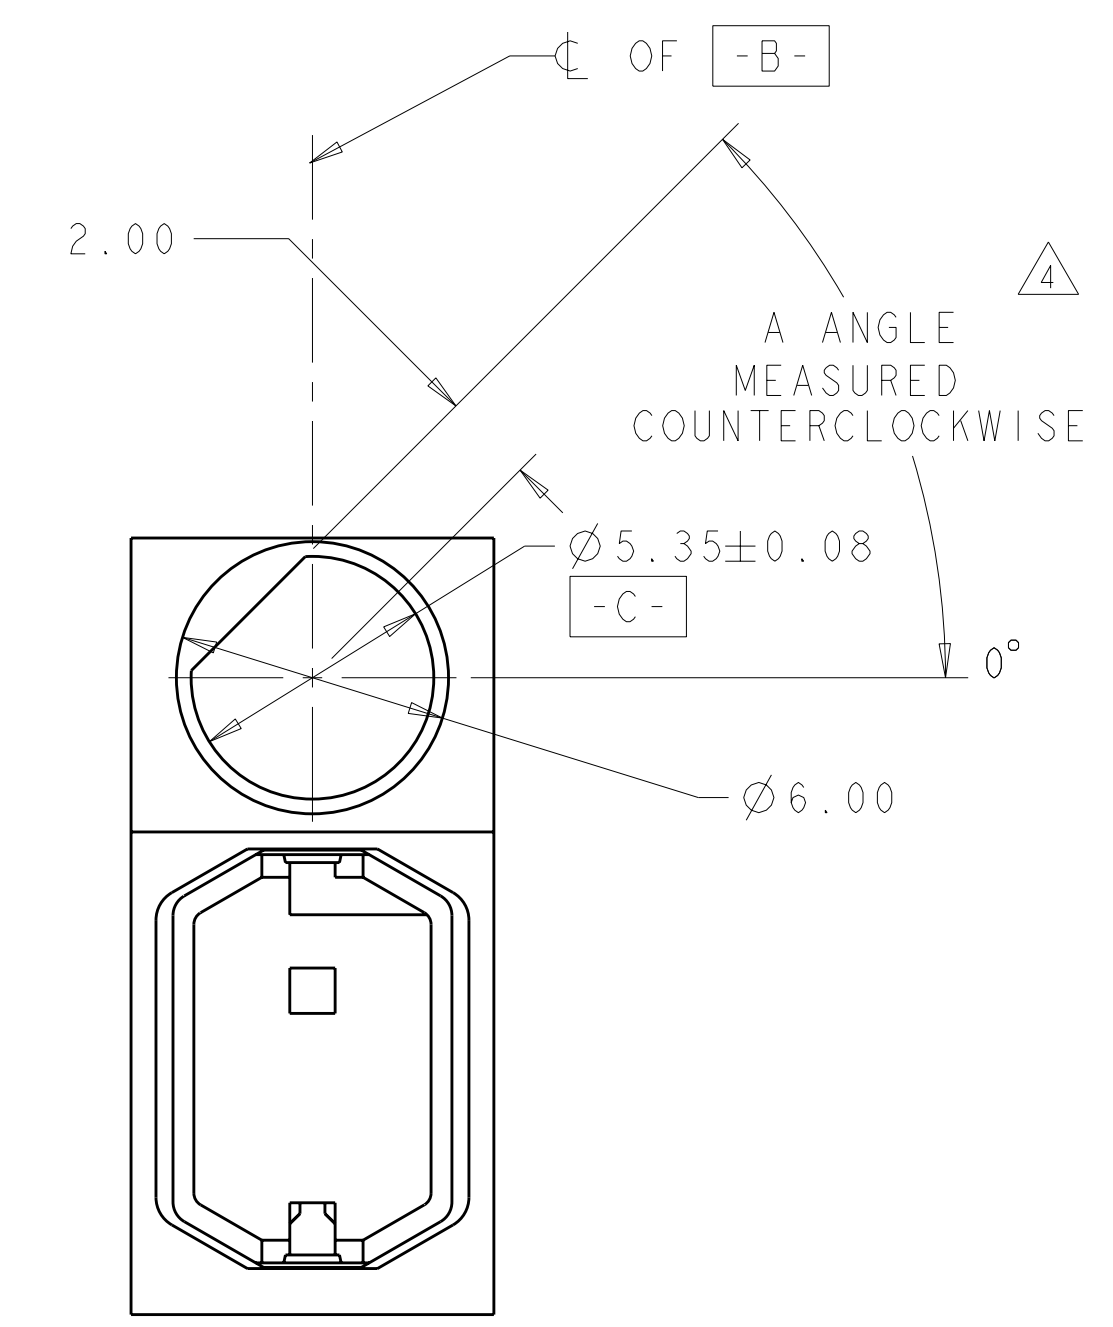

LOC	DIST	REVISIONS			
AD	00	REV	DATE	BY	APPD
		1	PROPOSED	24APR09	RT GG
		2	REVISED NOTE 1 AND 2	12MAY2009	RT GG
		A	RELEASED	16JUN2009	RT RP
		B	REV PER ECO-10-006114	13APR2010	BC DY

- ZINC ALLOY
 - FINISH: CLEAR CHROMATE
- △ HOLE FOR POSITIVE RETENSION SCREW
 △ DASH NUMBERS INDICATE KEY ORIENTATION

SHOWING 1410465-2

SCALE 6:1

DETAIL B
SCALE 10:1

SEE DETAIL B

PCB LAYOUT
CONNECTOR SIDE
ALL HOLES AND FEATURES
(ARE NON PLATED THROUGH HOLES)

FINISH	ANGLE	PART NUMBER
NO FLAT		1410465-9
	315°	1410465-8
	270°	1410465-7
	225°	1410465-6
	180°	1410465-5
	135°	1410465-4
	90°	1410465-3
	45°	1410465-2
	0°	1410465-1

DIMENSIONS: mm		TOLERANCES UNLESS OTHERWISE SPECIFIED: 9 PLC ± 8 PLC ±0.13 5 PLC ±0.013 4 PLC ± ANGLES ±		DWN R. TREA 24APR2009 CHK G. GRIFFITH 24APR2009 APVD D. YI 13APR2010		Tyco Electronics Harrisburg, PA 17105-3608	
MATERIAL:		FINISH:		NAME:		Tyco Electronics KEYING/GUIDE RECEPTACLE, VITA 41	
CUSTOMER DRAWING		SCALE 5:1		SHEET 1 OF 1		REV B	