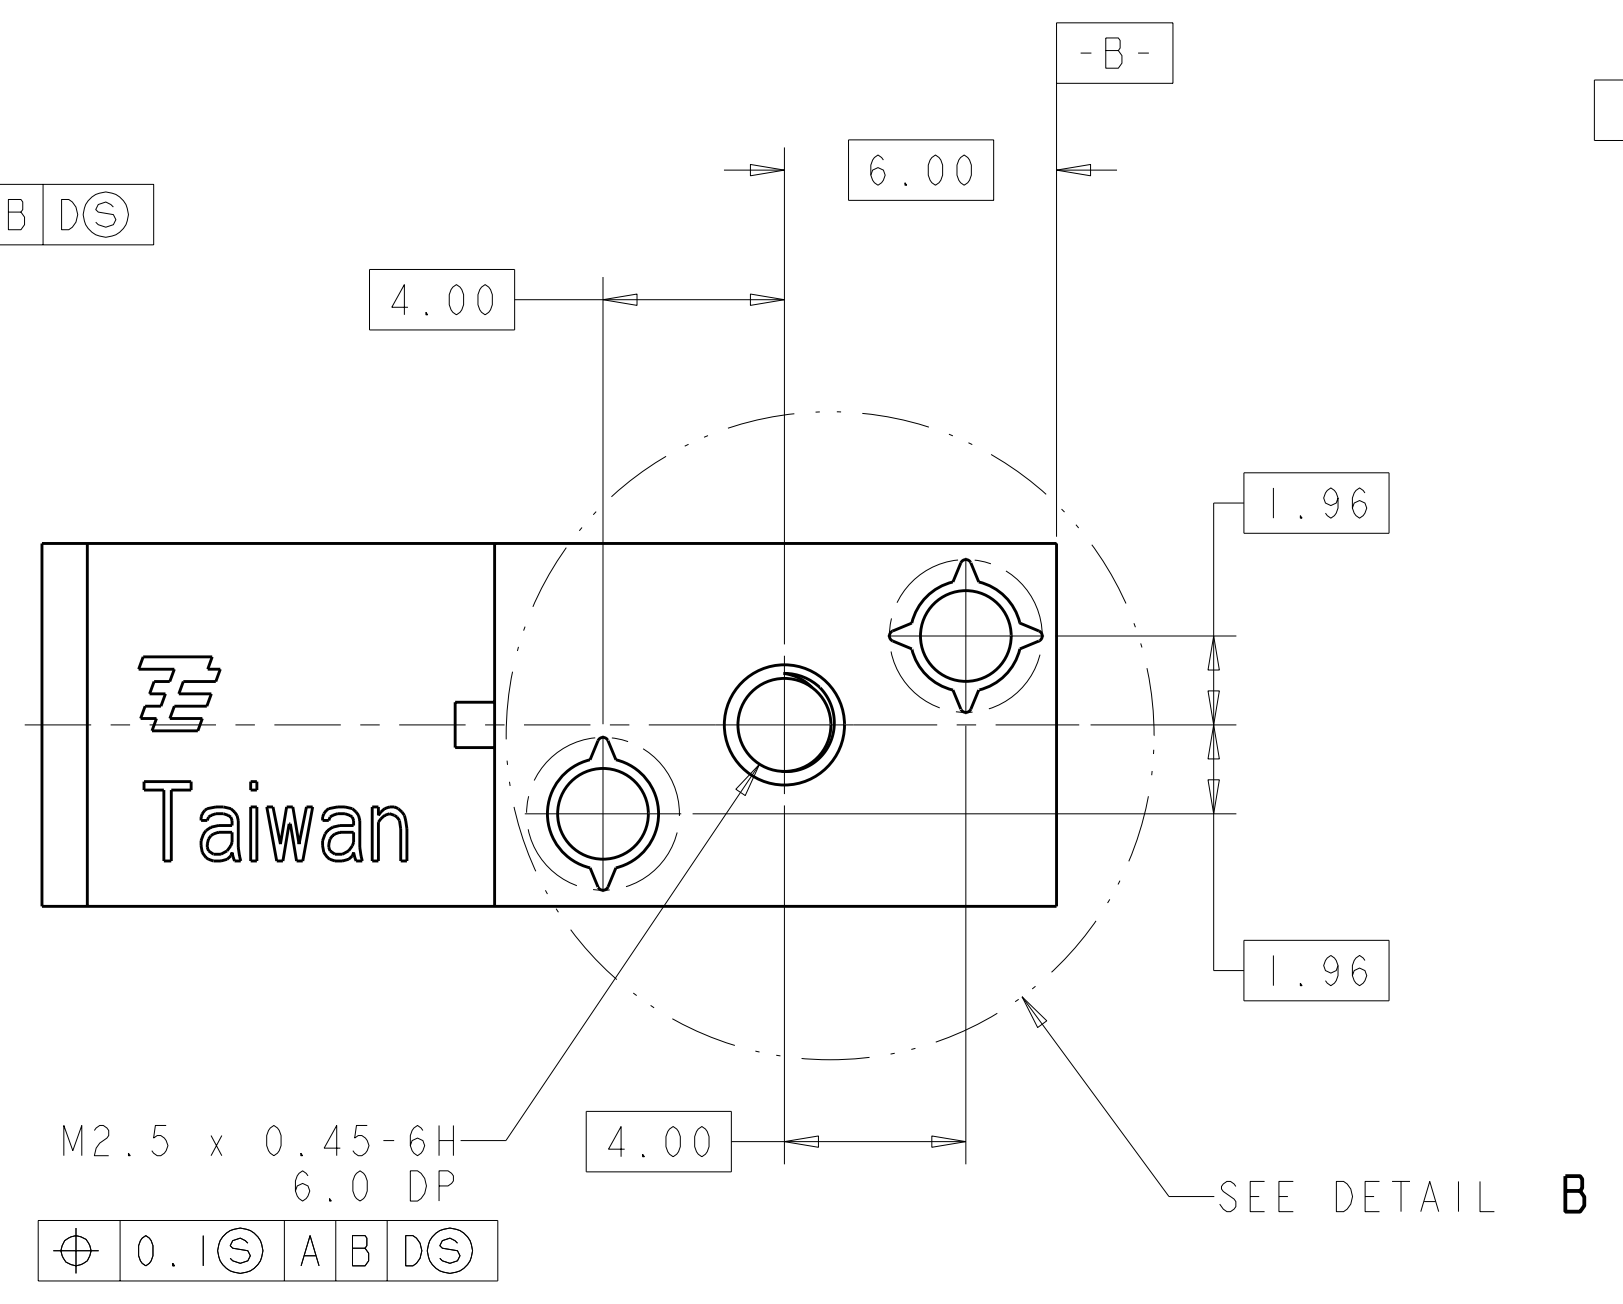

LOC	DIST	REVISIONS			
AD	00	REV	DATE	BY	APPD
		1	PROPOSED	24APR09	RT GG
		2	REVISED NOTE 1 AND 2	12MAY2009	RT GG
		A	RELEASED	16JUN2009	RT RP
		B	REV PER ECO-10-006114	13APR2010	BC DY

- ZINC ALLOY
 - FINISH: CLEAR CHROMATE
- △ HOLE FOR POSITIVE RETENSION SCREW
 △ DASH NUMBERS INDICATE KEY ORIENTATION

SHOWING 1410465-2

SCALE 6:1

DETAIL B
SCALE 10:1

SEE DETAIL B

PCB LAYOUT
CONNECTOR SIDE
ALL HOLES AND FEATURES
(ARE NON PLATED THROUGH HOLES)

FINISH	ANGLE	PART NUMBER
NO FLAT		1410465-9
	315°	1410465-8
	270°	1410465-7
	225°	1410465-6
	180°	1410465-5
	135°	1410465-4
	90°	1410465-3
	45°	1410465-2
	0°	1410465-1

DIMENSIONS: mm		TOLERANCES UNLESS OTHERWISE SPECIFIED: 9 PLC ± 8 PLC ±0.13 5 PLC ±0.013 4 PLC ± ANGLES ±		DWN R. TREA 24APR2009 CHK G. GRIFFITH 24APR2009 APVD D. YI 13APR2010		Tyco Electronics Harrisburg, PA 17105-3608	
MATERIAL:		FINISH:		NAME:		Tyco Electronics KEYING/GUIDE RECEPTACLE, VITA 41	
CUSTOMER DRAWING		SCALE 5:1		SHEET 1 OF 1		REV B	