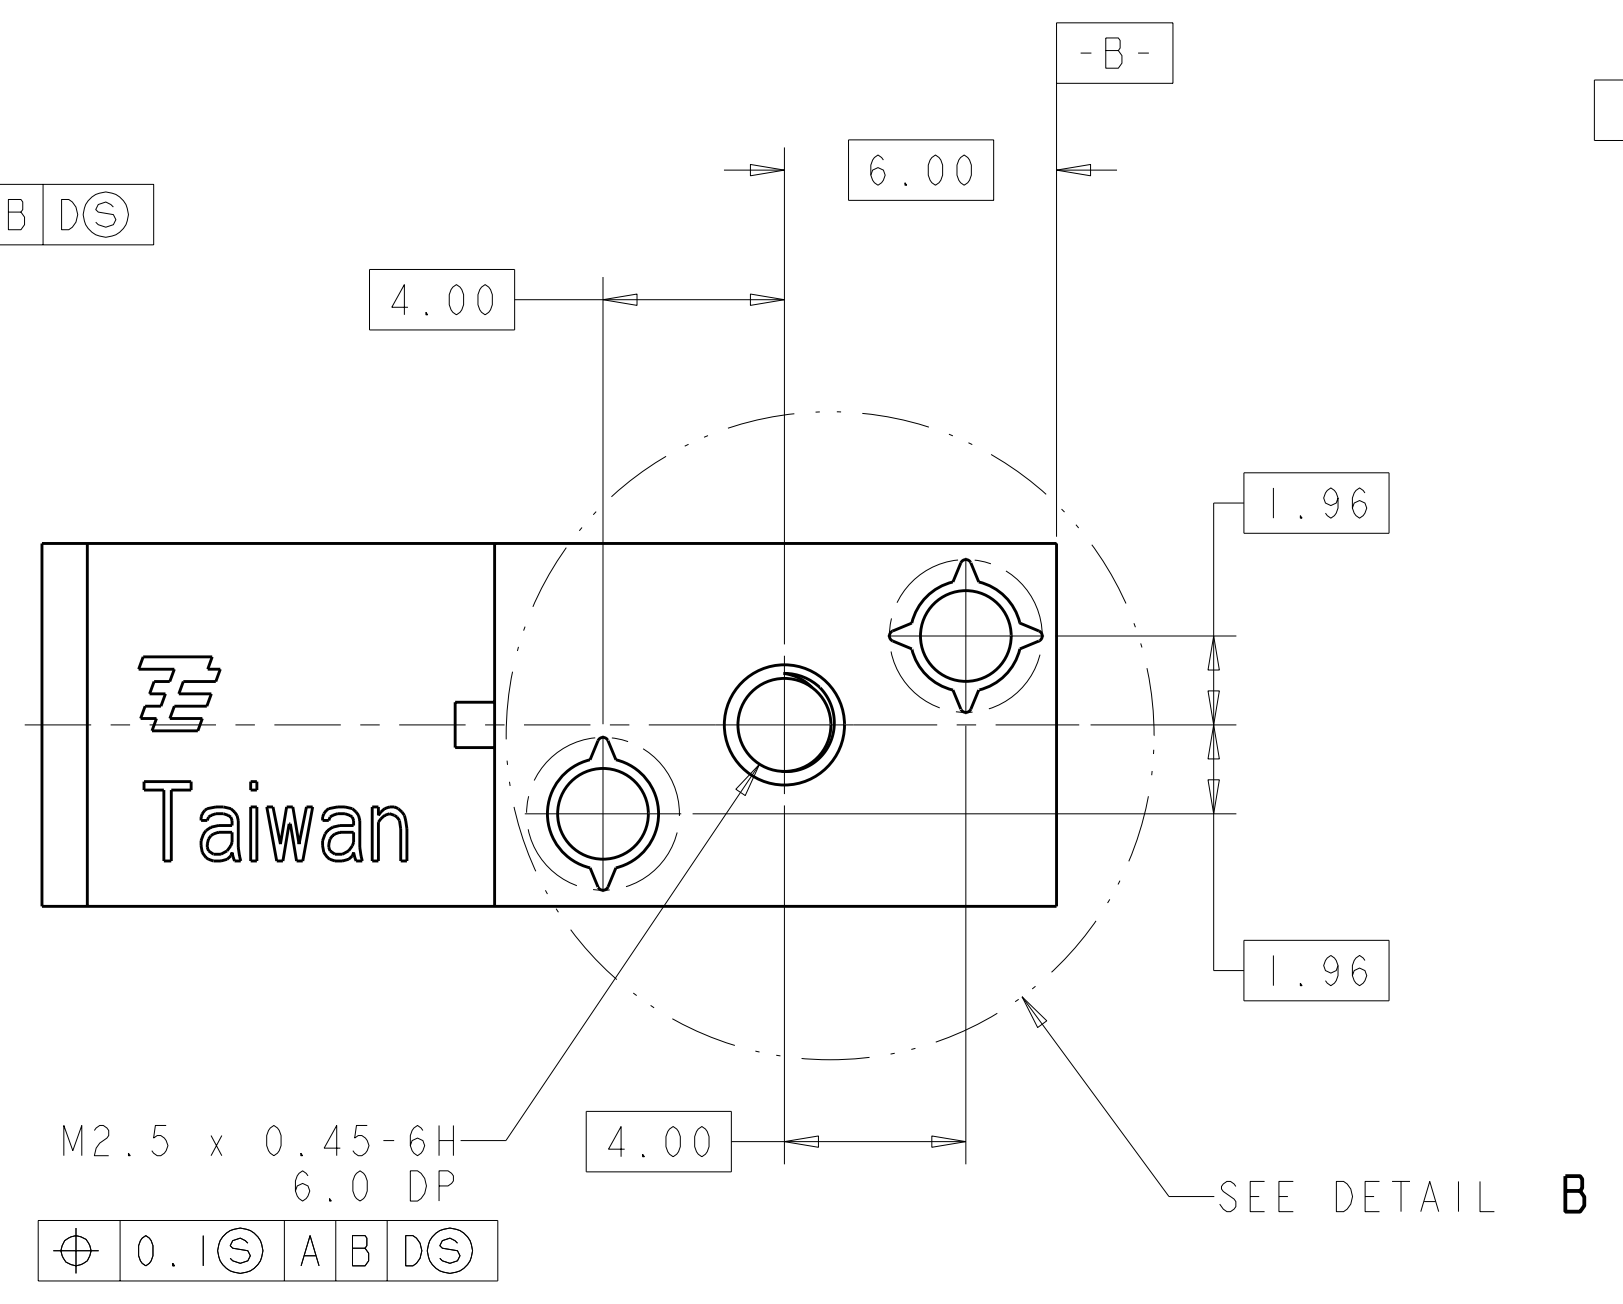

LOC	DIST	REVISIONS			
AD	00	REV	DATE	BY	APPD
		1	PROPOSED	24APR09	RT GG
		2	REVISED NOTE 1 AND 2	12MAY2009	RT GG
		A	RELEASED	16JUN2009	RT RP
		B	REV PER ECO-10-006114	13APR2010	BC DY

1. ZINC ALLOY
 2. FINISH: CLEAR CHROMATE
- △ HOLE FOR POSITIVE RETENSION SCREW
- △ DASH NUMBERS INDICATE KEY ORIENTATION

SHOWING 1410465-2

SCALE 6:1

DETAIL B
SCALE 10:1

SEE DETAIL B

PCB LAYOUT
CONNECTOR SIDE
ALL HOLES AND FEATURES
(ARE NON PLATED THROUGH HOLES)

FINISH	ANGLE	PART NUMBER
	NO FLAT	1410465-9
	315°	1410465-8
	270°	1410465-7
	225°	1410465-6
	180°	1410465-5
	135°	1410465-4
	90°	1410465-3
	45°	1410465-2
	0°	1410465-1

DIMENSIONS: mm		TOLERANCES UNLESS OTHERWISE SPECIFIED: 9 PLC ± 8 PLC ±0.13 5 PLC ±0.013 4 PLC ± ANGLES ±		DWN R. TREA 24APR2009 CHK G. GRIFFITH 24APR2009 APVD D. YI 13APR2010		Tyco Electronics Harrisburg, PA 17105-3608	
MATERIAL:		FINISH:		NAME:		Tyco Electronics KEYING/GUIDE RECEPTACLE, VITA 41	
CUSTOMER DRAWING		SCALE 5:1		SHEET 1 OF 1		REV B	