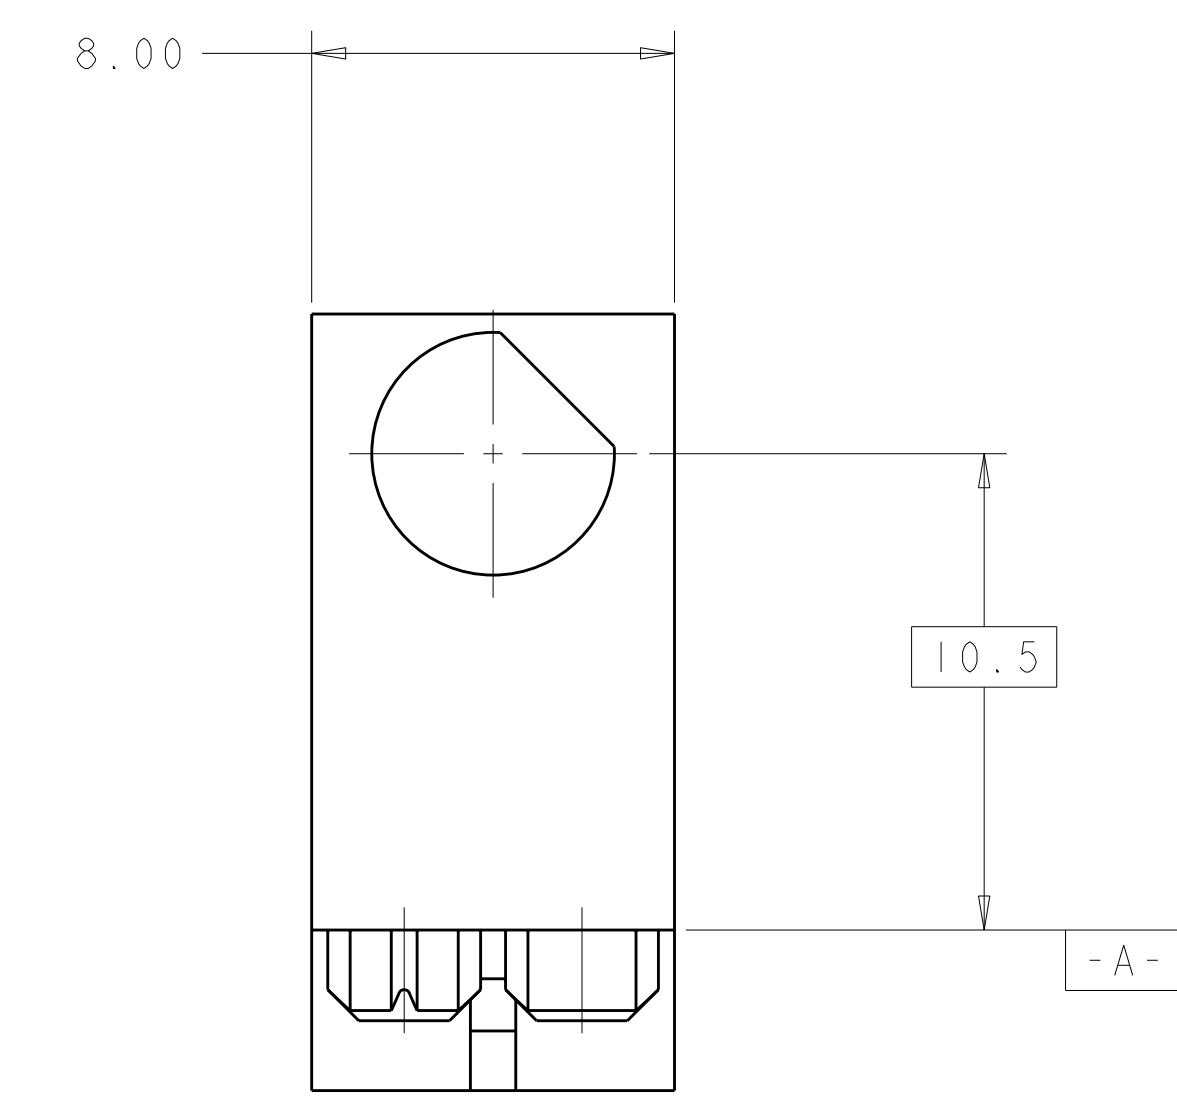

LOC	DIST	REVISIONS			
AD	00	REV	DATE	BY	APPD
		1	PROPOSED	24APR09	RT GG
		2	REVISED NOTE 1 AND 2	12MAY2009	RT GG
		A	RELEASED	16JUN2009	RT RP
		B	REV PER ECO-10-006114	13APR2010	BC DY

1. ZINC ALLOY
 2. FINISH: CLEAR CHROMATE
- △ HOLE FOR POSITIVE RETENSION SCREW
- △ DASH NUMBERS INDICATE KEY ORIENTATION

SHOWING 1410465-2

SCALE 6:1

DETAIL B
SCALE 10:1

SEE DETAIL B

PCB LAYOUT
CONNECTOR SIDE
ALL HOLES AND FEATURES
(ARE NON PLATED THROUGH HOLES)

FINISH	ANGLE	PART NUMBER
	NO FLAT	1410465-9
	315°	1410465-8
	270°	1410465-7
	225°	1410465-6
	180°	1410465-5
	135°	1410465-4
	90°	1410465-3
	45°	1410465-2
	0°	1410465-1

DIMENSIONS: mm		TOLERANCES UNLESS OTHERWISE SPECIFIED: 9 PLC ± 8 PLC ±0.13 5 PLC ±0.013 4 PLC ± ANGLES ±		DWN R. TREA 24APR2009 CHK G. GRIFFITH 24APR2009 APVD D. YI 13APR2010		Tyco Electronics Harrisburg, PA 17105-3608	
MATERIAL:		FINISH:		NAME:		Tyco Electronics KEYING/GUIDE RECEPTACLE, VITA 41	
CUSTOMER DRAWING		SCALE 5:1		SHEET 1 OF 1		REV B	