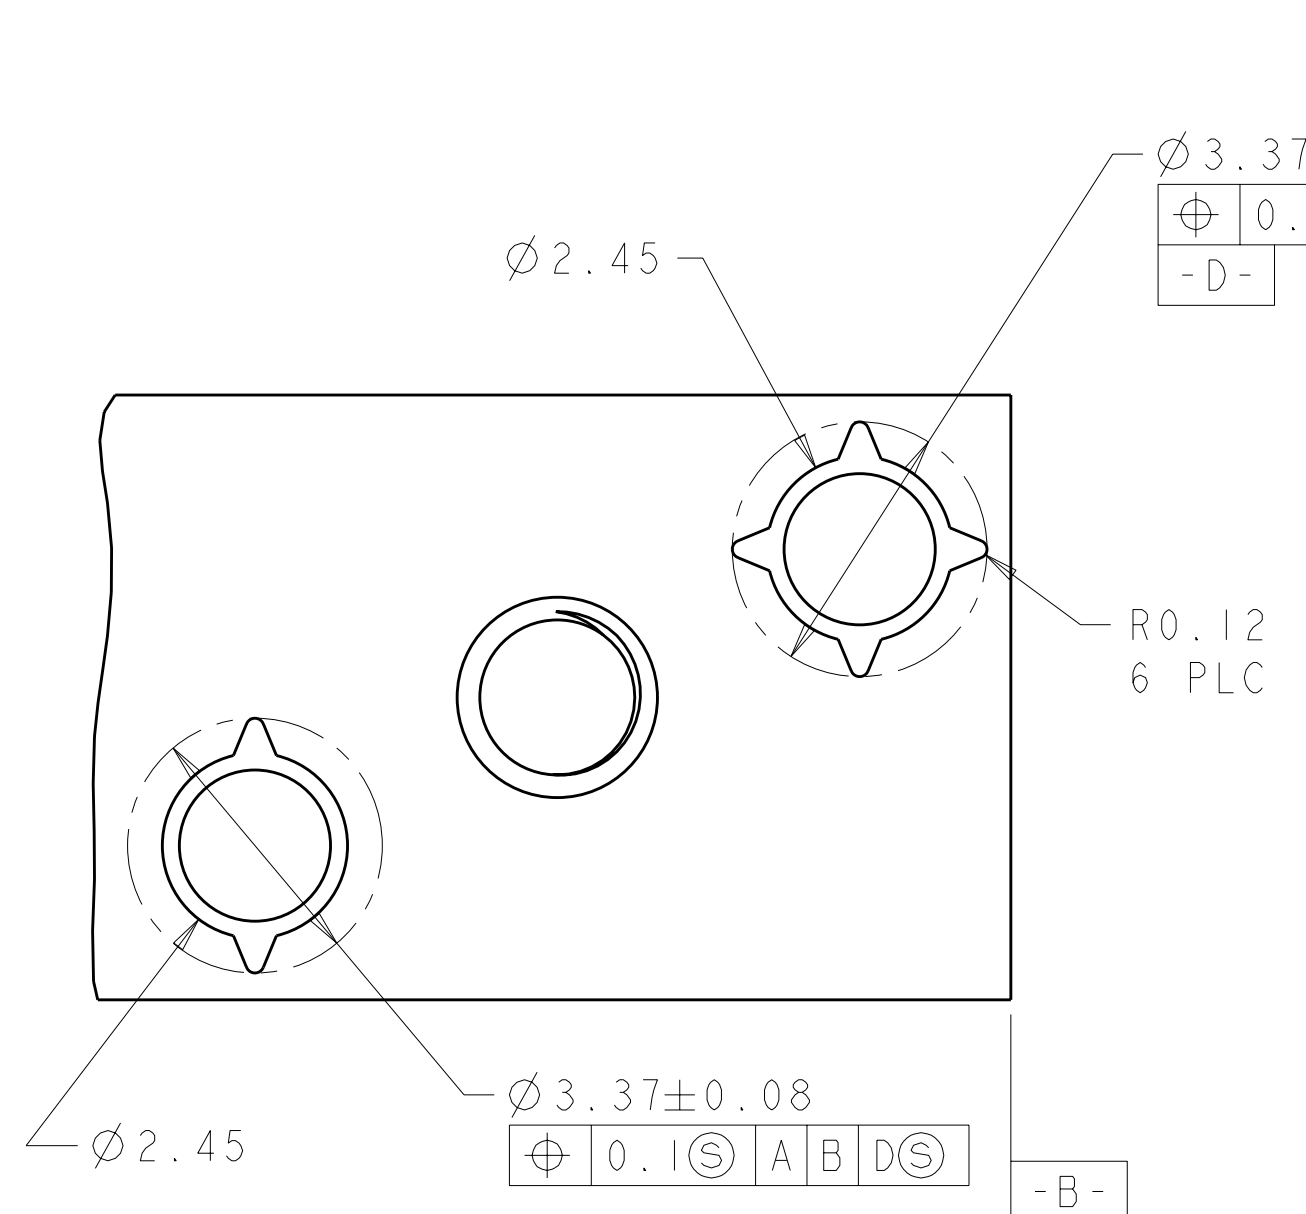

LOC	DIST	REVISIONS			
AD	00	REV	DATE	BY	APPD
		1	PROPOSED	24APR09	RT GG
		2	REVISED NOTE 1 AND 2	12MAY2009	RT GG
		A	RELEASED	16JUN2009	RT RP
		B	REV PER ECO-10-006114	13APR2010	BC DY

1. ZINC ALLOY
 2. FINISH: CLEAR CHROMATE
- △ HOLE FOR POSITIVE RETENSION SCREW
- △ DASH NUMBERS INDICATE KEY ORIENTATION

SHOWING 1410465-2

SCALE 6:1

DETAIL B
SCALE 10:1

SEE DETAIL B

PCB LAYOUT
CONNECTOR SIDE
ALL HOLES AND FEATURES
(ARE NON PLATED THROUGH HOLES)

FINISH	ANGLE	PART NUMBER
	NO FLAT	1410465-9
	315°	1410465-8
	270°	1410465-7
	225°	1410465-6
	180°	1410465-5
	135°	1410465-4
	90°	1410465-3
	45°	1410465-2
	0°	1410465-1

DIMENSIONS: mm		TOLERANCES UNLESS OTHERWISE SPECIFIED: 9 PLC ± 8 PLC ±0.13 5 PLC ±0.013 4 PLC ± ANGLES ±		DWN R. TREA 24APR2009 CHK G. GRIFFITH 24APR2009 APVD D. YI 13APR2010		Tyco Electronics Harrisburg, PA 17105-3608	
MATERIAL:		FINISH:		NAME:		Tyco Electronics KEYING/GUIDE RECEPTACLE, VITA 41	
CUSTOMER DRAWING		SCALE 5:1		SHEET 1 OF 1		REV B	