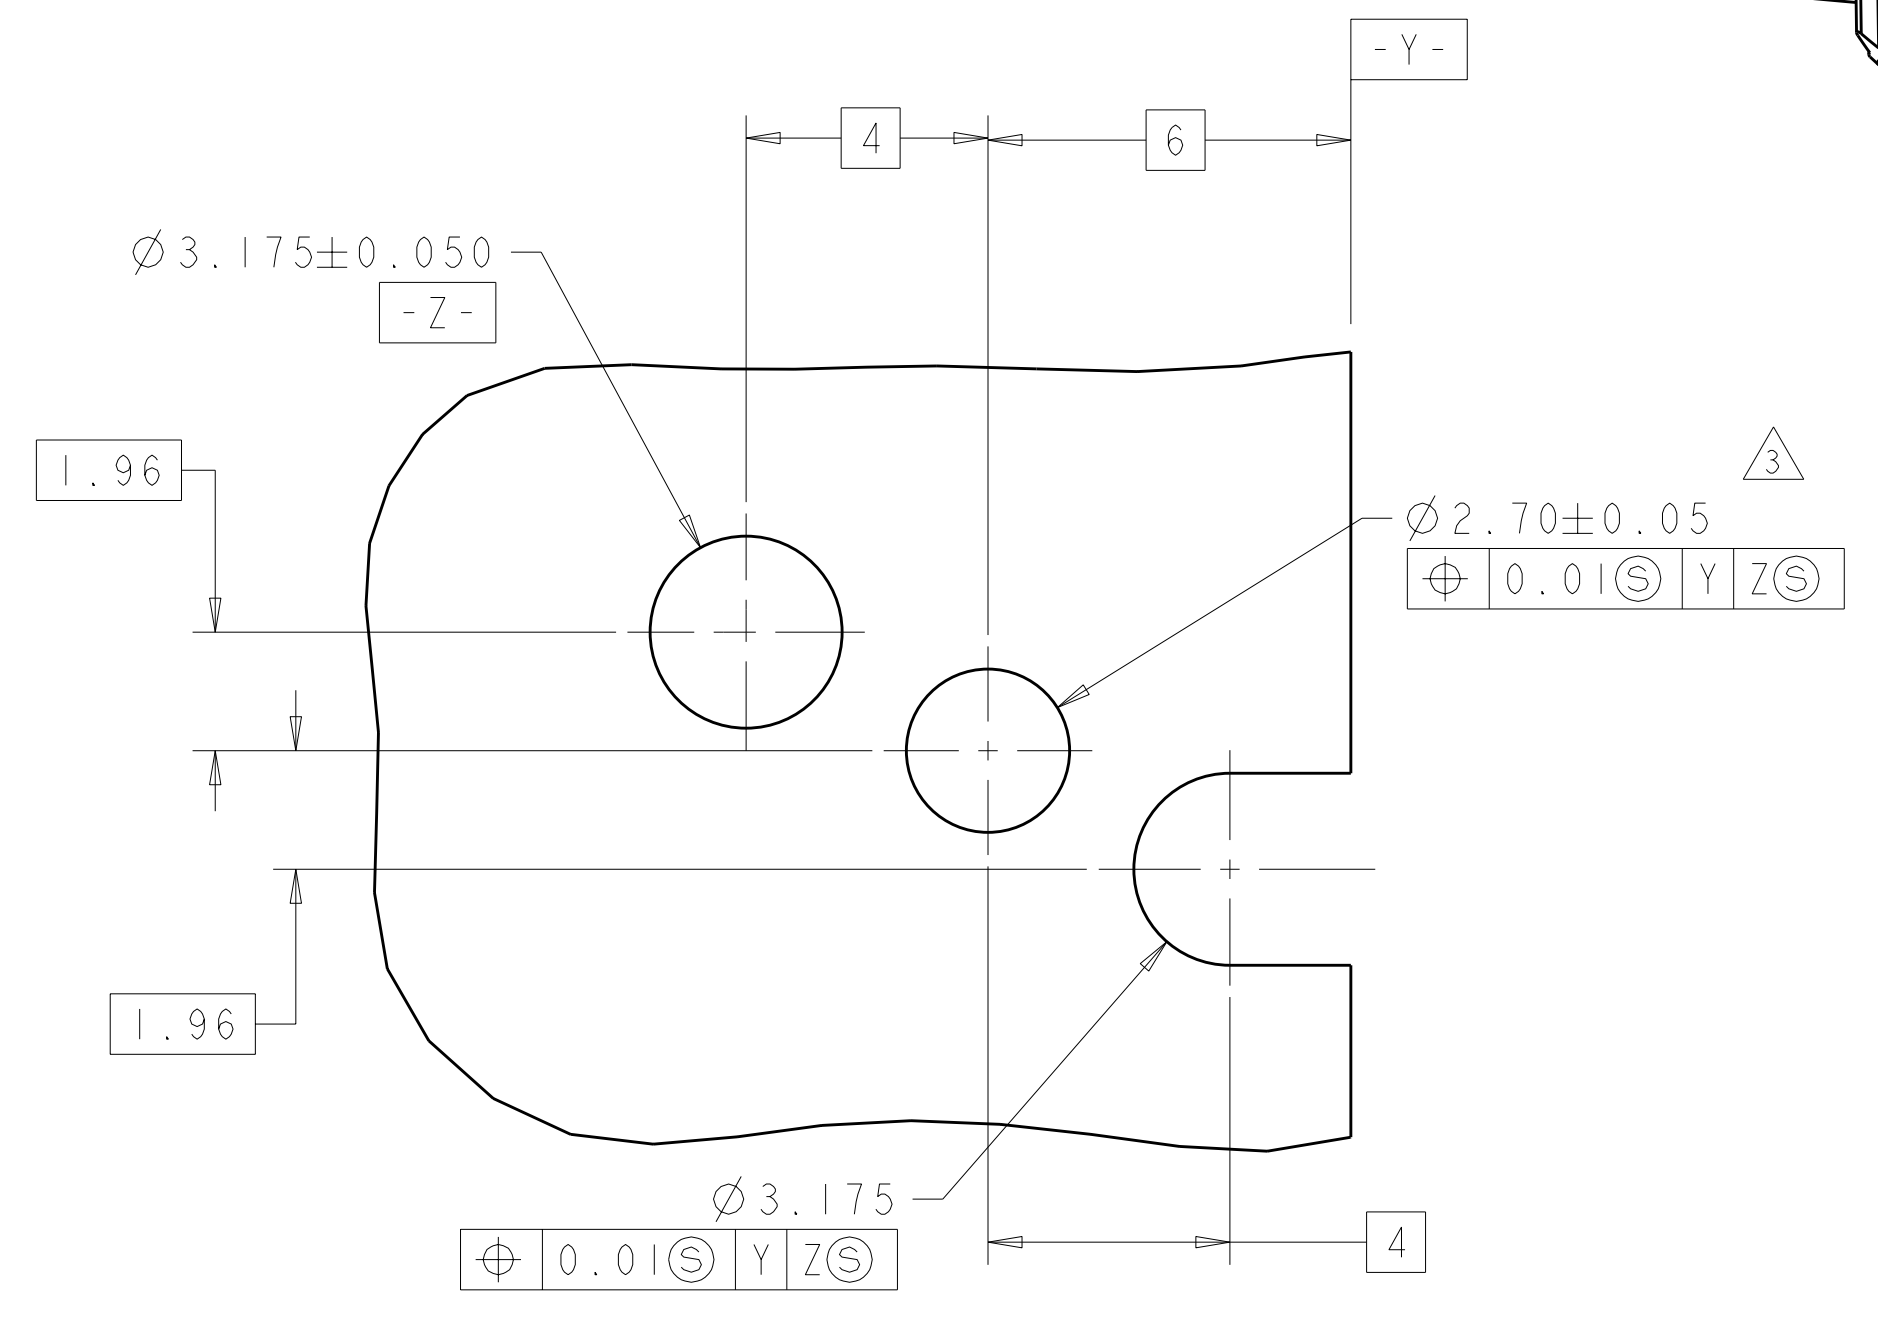

SHOWING 1410465-2

SCALE 6:1

DETAIL B
SCALE 10:1

SEE DETAIL B

PCB LAYOUT
CONNECTOR SIDE
ALL HOLES AND FEATURES
(ARE NON PLATED THROUGH HOLES)

FINISH	ANGLE	PART NUMBER
	NO FLAT	1410465-9
	315°	1410465-8
	270°	1410465-7
	225°	1410465-6
	180°	1410465-5
	135°	1410465-4
	90°	1410465-3
	45°	1410465-2
	0°	1410465-1

DIMENSIONS: mm		TOLERANCES UNLESS OTHERWISE SPECIFIED: 9 PLC ± 8 PLC ±0.13 5 PLC ±0.013 4 PLC ± ANGLES ±		DWN R. TREA 24APR2009 CHK G. GRIFFITH 24APR2009 APVD D. YI 13APR2010		Tyco Electronics Harrisburg, PA 17105-3608	
MATERIAL:		FINISH:		NAME:		Tyco Electronics KEYING/GUIDE RECEPTACLE, VITA 41	
CUSTOMER DRAWING		SCALE 5:1		SHEET 1 OF 1		REV B	