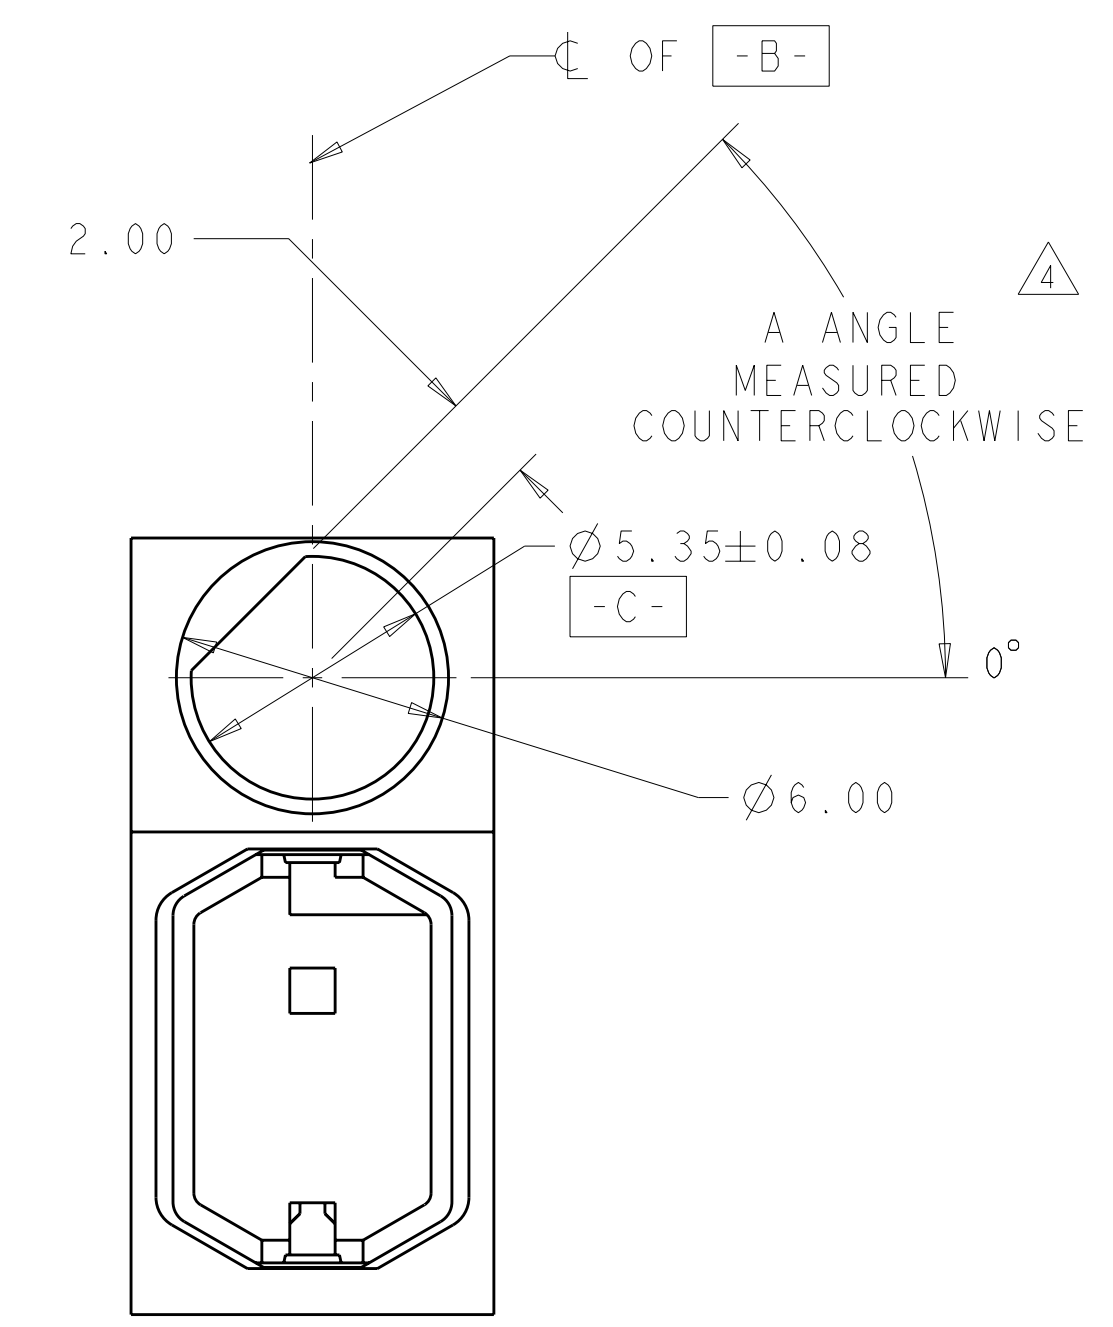

LOC	DIST	REVISIONS			
AD	00	REV	DATE	BY	APPD
		1	PROPOSED	24APR09	RT GG
		2	REVISED NOTE 1 AND 2	12MAY2009	RT GG
		A	RELEASED	16JUN2009	RT RP
		B	REV PER ECO-10-006114	13APR2010	BC DY

1. ZINC ALLOY
 2. FINISH: CLEAR CHROMATE
- △ HOLE FOR POSITIVE RETENSION SCREW
- △ DASH NUMBERS INDICATE KEY ORIENTATION

SHOWING 1410465-2

SCALE 6:1

DETAIL B
SCALE 10:1

SEE DETAIL B

PCB LAYOUT
CONNECTOR SIDE
ALL HOLES AND FEATURES
(ARE NON PLATED THROUGH HOLES)

FINISH	ANGLE	PART NUMBER
	NO FLAT	1410465-9
	315°	1410465-8
	270°	1410465-7
	225°	1410465-6
	180°	1410465-5
	135°	1410465-4
	90°	1410465-3
	45°	1410465-2
	0°	1410465-1

DIMENSIONS: mm		TOLERANCES UNLESS OTHERWISE SPECIFIED: 9 PLC ± 8 PLC ±0.13 5 PLC ±0.013 4 PLC ± ANGLES ±		DWN R. TREA 24APR2009 CHK G. GRIFFITH 24APR2009 APVD D. YI 13APR2010		Tyco Electronics Harrisburg, PA 17105-3608	
MATERIAL:		FINISH:		NAME:		Tyco Electronics KEYING/GUIDE RECEPTACLE, VITA 41	
CUSTOMER DRAWING		SCALE 5:1		SHEET 1 OF 1		REV B	