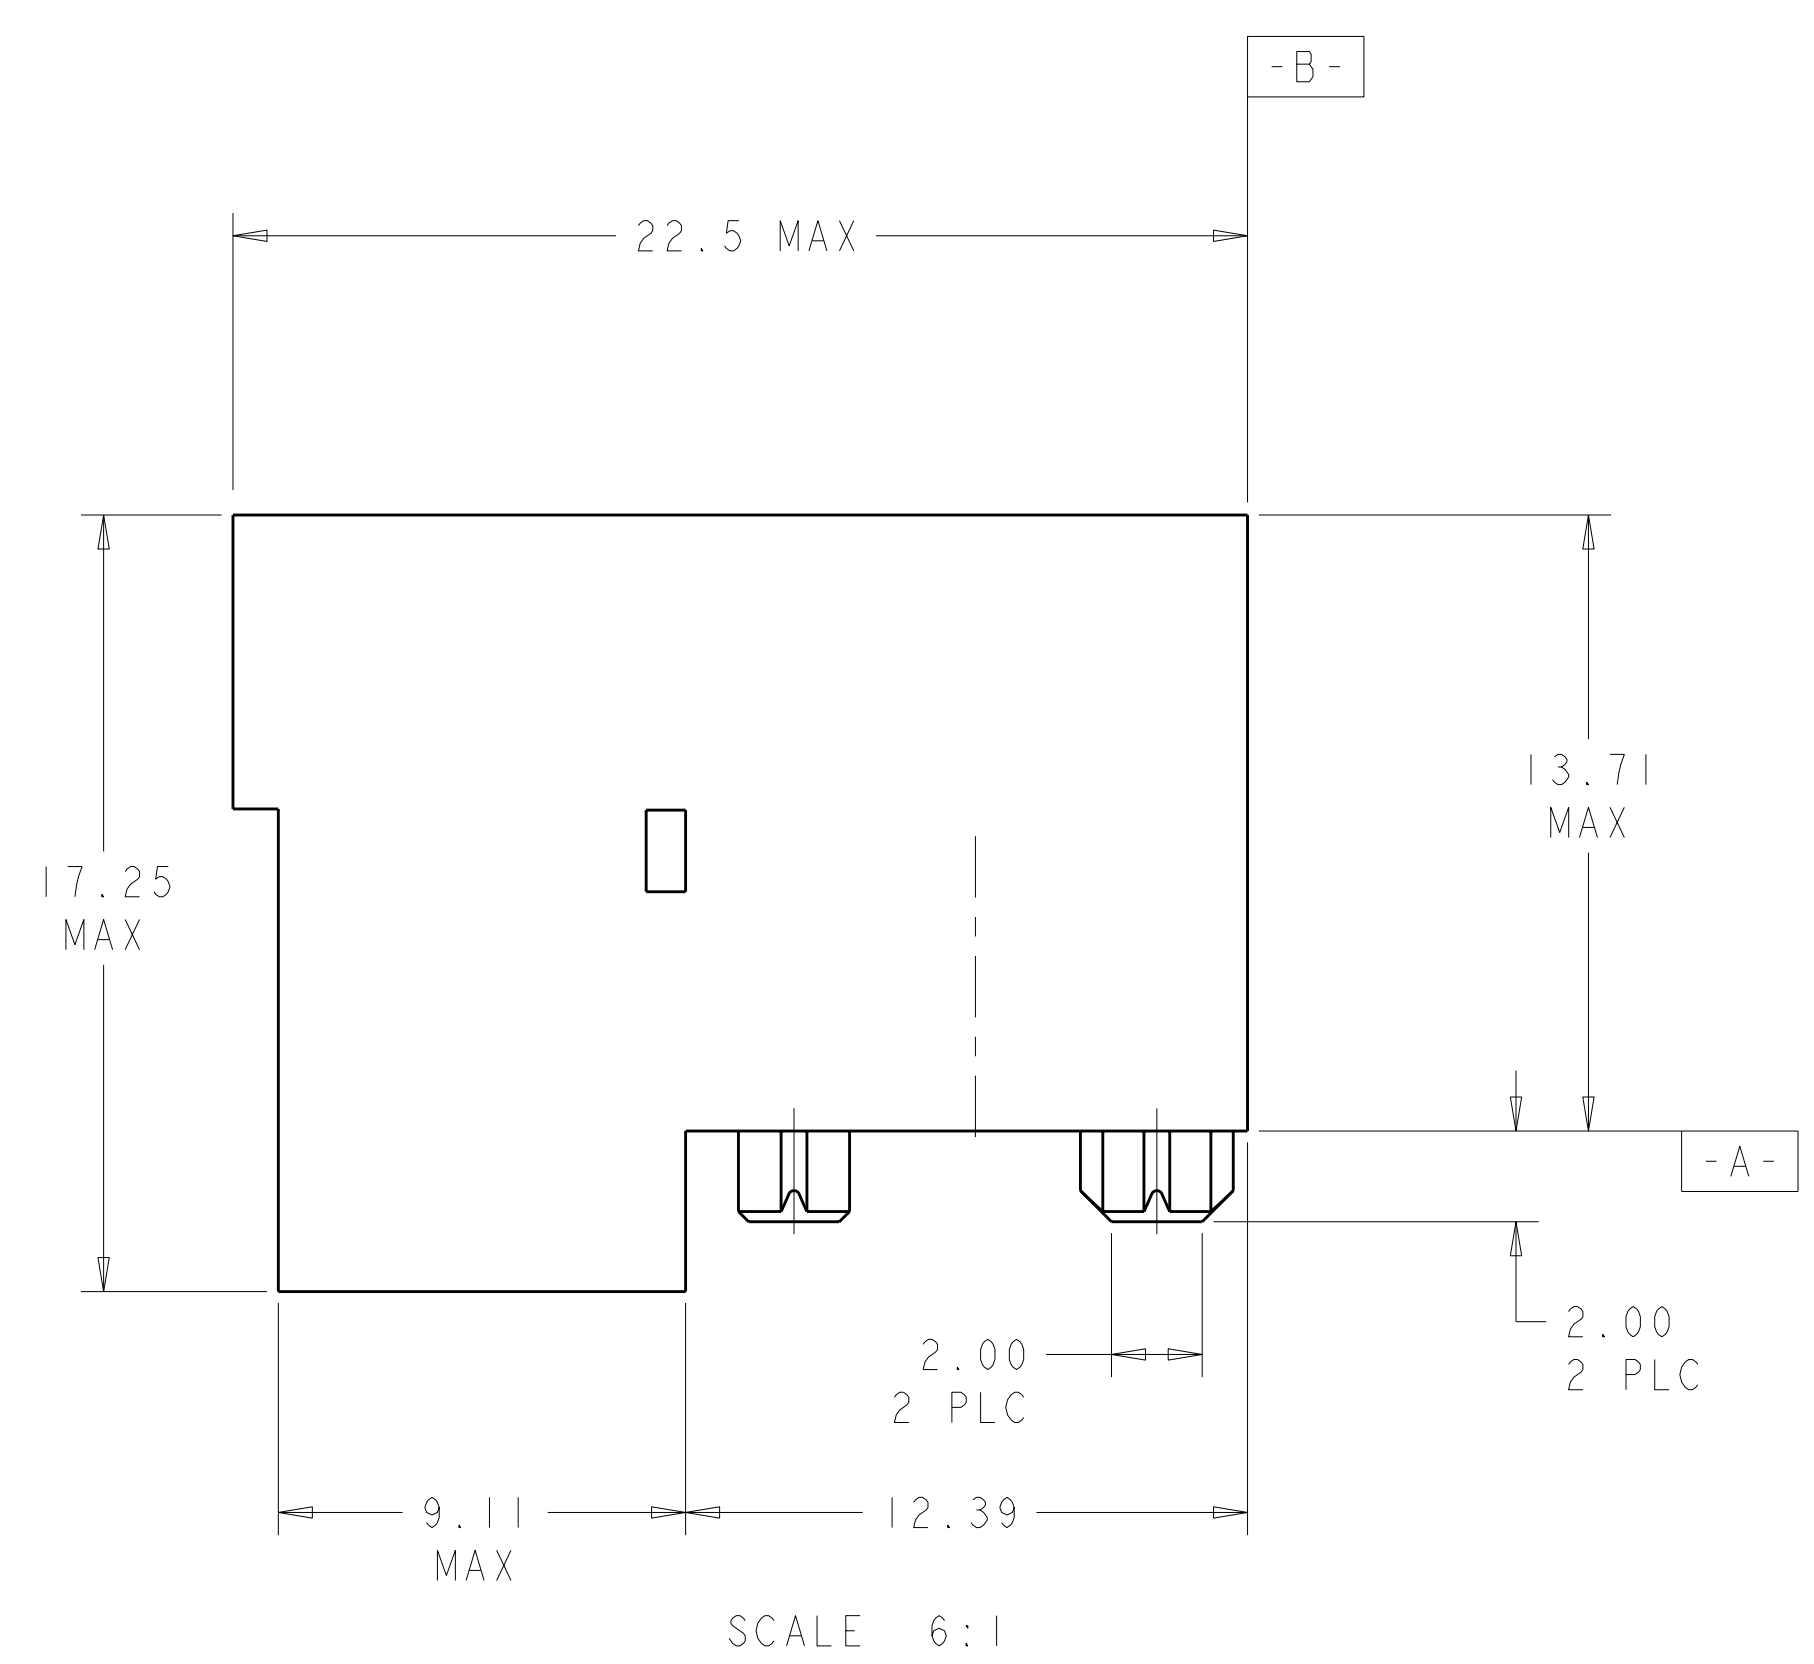

LOC	DIST	REVISIONS			
AD	00	REV	DATE	BY	APPD
		1	PROPOSED	24APR09	RT GG
		2	REVISED NOTE 1 AND 2	12MAY2009	RT GG
		A	RELEASED	16JUN2009	RT RP
		B	REV PER ECO-10-006114	13APR2010	BC DY

1. ZINC ALLOY
 2. FINISH: CLEAR CHROMATE
- △ HOLE FOR POSITIVE RETENSION SCREW
- △ DASH NUMBERS INDICATE KEY ORIENTATION

SHOWING 1410465-2

SCALE 6:1

DETAIL B
SCALE 10:1

SEE DETAIL B

PCB LAYOUT
CONNECTOR SIDE
ALL HOLES AND FEATURES
(ARE NON PLATED THROUGH HOLES)

FINISH	ANGLE	PART NUMBER
	NO FLAT	1410465-9
	315°	1410465-8
	270°	1410465-7
	225°	1410465-6
	180°	1410465-5
	135°	1410465-4
	90°	1410465-3
	45°	1410465-2
	0°	1410465-1

DIMENSIONS: mm		TOLERANCES UNLESS OTHERWISE SPECIFIED: 9 PLC ± 8 PLC ±0.13 5 PLC ±0.013 4 PLC ± ANGLES ±		DWN R. TREA 24APR2009 CHK G. GRIFFITH 24APR2009 APVD D. YI 13APR2010		Tyco Electronics Harrisburg, PA 17105-3608	
MATERIAL:		FINISH:		NAME:		Tyco Electronics KEYING/GUIDE RECEPTACLE, VITA 41	
CUSTOMER DRAWING		SCALE 5:1		SHEET 1 OF 1		REV B	