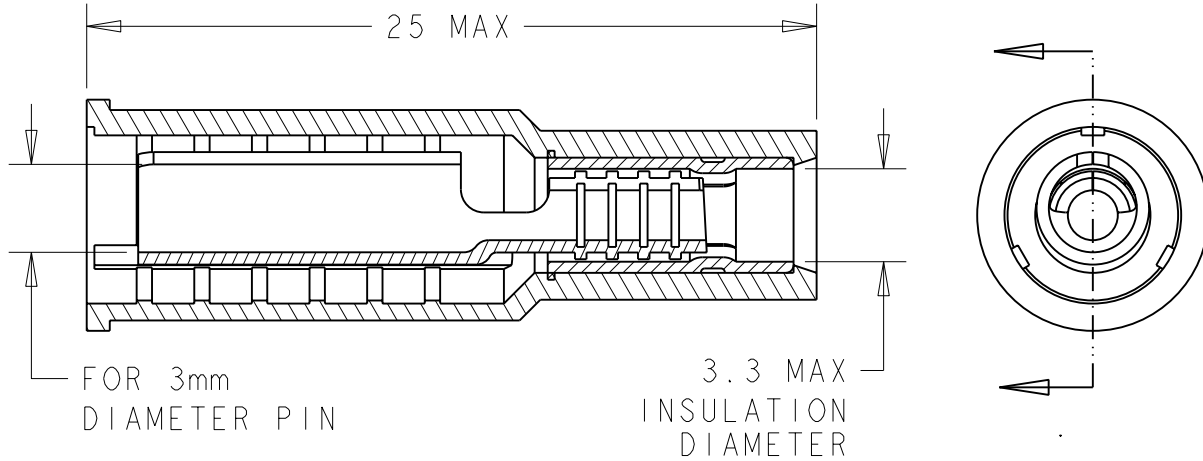

LOC	DIST	REVISIONS					
		P	LTR	DESCRIPTION	DATE	DWN	APVD
-	-		A	AJOUTE 141456-2	11/1/84	GR	GR
			B	REDRAWN IN CAD	19/10/07	NH	GR

SECTION A - A

OBSOLETE	141456-2	BLACK
	141456-1	RED
	TE PN	COLOUR

SCALE 1:1
141456-1
AS SHOWN

RELEASED FOR PUBLICATION

BY TYCO ELECTRONICS CORPORATION. ALL RIGHTS RESERVED.

© COPYRIGHT

THIS DRAWING IS UNPUBLISHED.

DIMENSIONS: mm	DWN NIRANJAN HEGDE 19OCT2007	MATERIAL	-	FINISH	-
	CHK SHIVAPRAKASH K R 19OCT2007	Tyco Electronics France, SAS 95300 Pontoise, France			
TOLERANCES UNLESS OTHERWISE SPECIFIED:	APVD ROBERT GERARD 19OCT2007				
0 PLC ± -	PRODUCT SPEC	NAME DOUILLE ISOLEE POUR BROCHE DE 3 mm			
1 PLC ± -	-				
2 PLC ± -	APPLICATION SPEC	SIZE	CAGE CODE	DRAWING NO	RESTRICTED TO
3 PLC ± -	-	A 4	-	©- 141456	-
4 PLC ± -	WEIGHT	CUSTOMER DRAWING			
ANGLES ± -	-	SCALE	4:1	SHEET	1 OF 1
		REV		B	