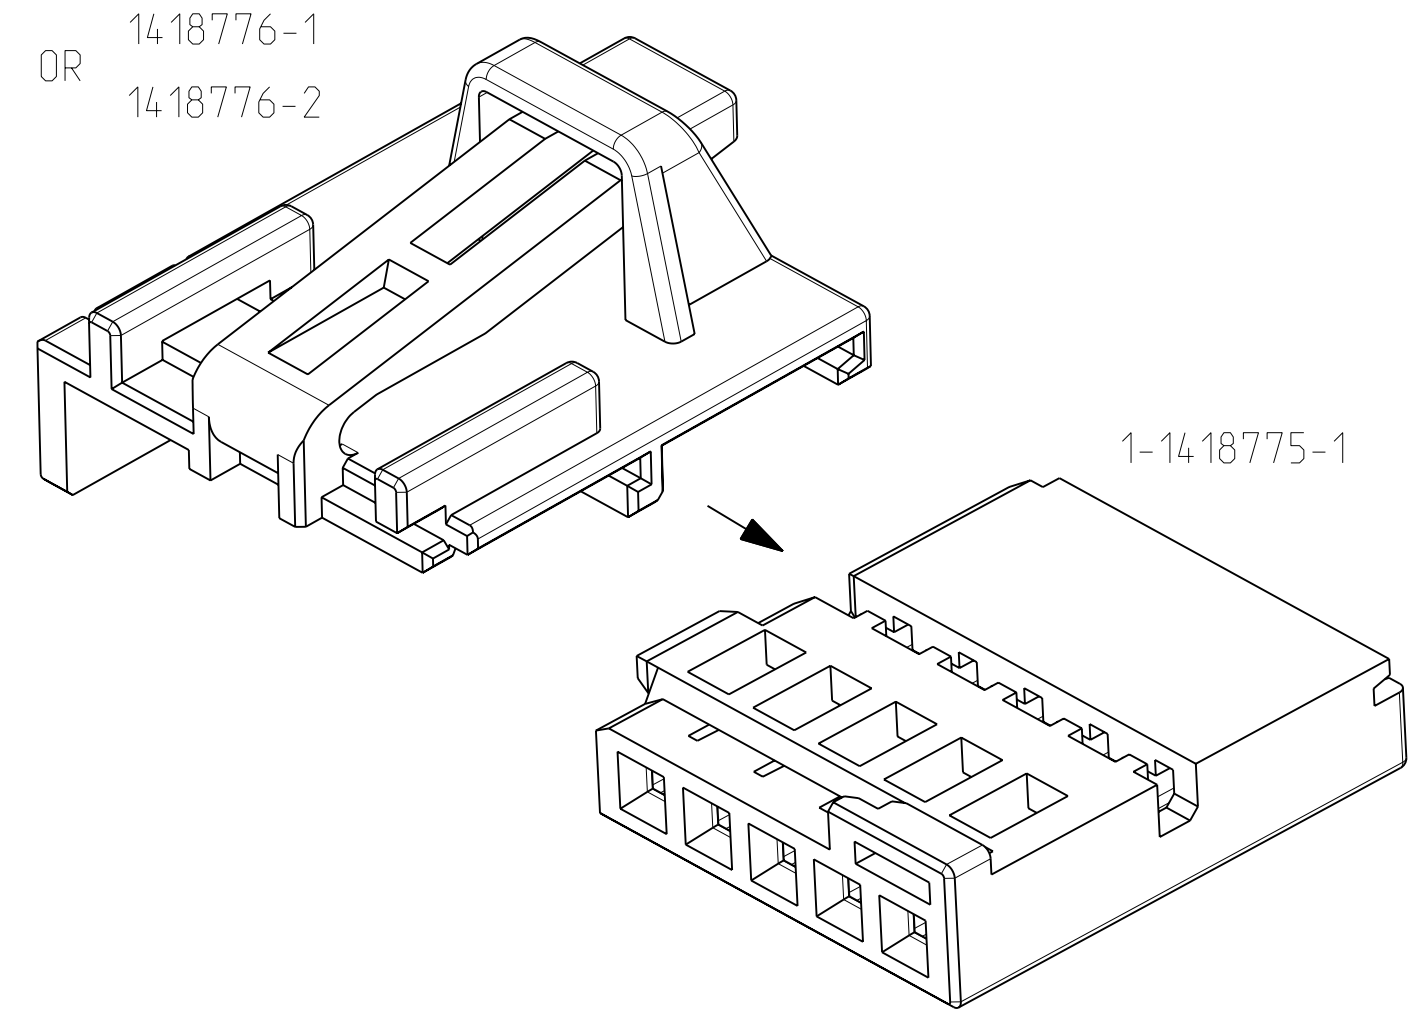

THIS DRAWING IS UNPUBLISHED. VERTRAULICHE UNVERÖFFENTLICHTE ZEICHNUNG. RELEASED FOR PUBLICATION. FREI FUER VERÖFFENTLICHUNG. 2007. MATED WITH: PASSEND ZU: BY TYCO ELECTRONICS CORPORATION. ALL RIGHTS RESERVED. ALLE RECHTE VORBEHALTEN. COPYRIGHT 2007.

LOC	DIST	REVISIONS			
P	LTR	DESCRIPTION	DATE	DWN	APVD
A1	-	NEW DRAWING	19JUL2007	PS	-
A2	-	1-1418775-1 was black	24OCT2007	BL	-
A3	-	1418776-2 IN TABLE ADDED	04SEP2008	Zayc	-
A4	-	DRAWING ERROR	01DEC2009	RD	-

1:1

Notes

- 1 SUITABLE PIN HOUSING SEE DRAWING 1418778
- 2 SUITABLE CONTACTS: 1355717 , 9289999, 963715

Bemerkungen

- 1 Passendes Stiftgehäuse: siehe Zeichnung 1418778
- 2 Passende Kontakte: 1355717 , 9289999, 963715

A3

1-1418775-1	A	PBT-GF10	BLACK / schwarz	9011	1418776-2 1418776-1
PART-NO. Bestell-Nr.	REV.	MATERIAL	COLOUR Farbe	RAL	USED WITH benutzt mit

THIS DRAWING IS A CONTROLLED DOCUMENT FOR TYCO ELECTRONICS CORPORATION. IT IS SUBJECT TO CHANGE AND THE CONTROLLING ENGINEERING ORGANIZATION SHOULD BE CONTACTED FOR THE LATEST REVISION.		DWN P. Spohr	19 JUL 2007	tyco Electronics AMP GmbH 64625 Bensheim (Germany)	
DIMENSIONS: MASSE IN HEITEN: (MM)		CHK B. Leonhardt	APVD -	NAME 5 POSN. MQS RECEPTACLE HOUSING 5 pol. MQS Buchsengehäuse	
TOLERANCES UNLESS OTHERWISE SPECIFIED: ALLGEMEINTOLERANZEN		PRODUCT SPEC 1418775-1 108-18924		SIZE A2	
MATERIAL SEE TABLE		APPLICATION SPEC 114-18630		DRAWING NO. 1418775	
FINISH/SURFACE/FARBE		WEIGHT GEWICHT		RESTRICTED TO NUR FUER	
SEE TABLE		CUSTOMER DRAWING		SCALE MASSSTAB 5:1	
				SHEET BLATT 1 OF 1	
				REV A4