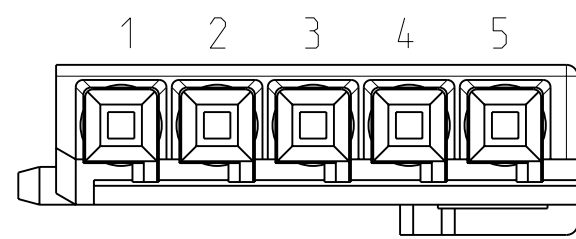

THIS DRAWING IS UNPUBLISHED. VERTRAULICHE UNVERÖFFENTLICHTE ZEICHNUNG. RELEASED FOR PUBLICATION. FREI FUER VERÖFFENTLICHUNG. 2007. MATED WITH: PASSEND ZU: BY TYCO ELECTRONICS CORPORATION. ALL RIGHTS RESERVED. ALLE RECHTE VORBEHALTEN. COPYRIGHT 2007.

LOC	DIST	REVISIONS			
P	LTR	DESCRIPTION	DATE	DWN	APVD
A1	-	NEW DRAWING	19JUL2007	PS	-
A2	-	1-1418775-1 was black	24OCT2007	BL	-
A3	-	1418776-2 IN TABLE ADDED	04SEP2008	Zayc	-
A4	-	DRAWING ERROR	01DEC2009	RD	-

1:1

Notes

- 1 SUITABLE PIN HOUSING SEE DRAWING 1418778
- 2 SUITABLE CONTACTS: 1355717 , 9289999, 963715

Bemerkungen

- 1 Passendes Stiftgehäuse: siehe Zeichnung 1418778
- 2 Passende Kontakte: 1355717 , 9289999, 963715

A3

1-1418775-1	A	PBT-GF10	BLACK / schwarz	9011	1418776-2 1418776-1
PART-NO. Bestell-Nr.	REV.	MATERIAL	COLOUR Farbe	RAL	USED WITH benutzt mit

THIS DRAWING IS A CONTROLLED DOCUMENT FOR TYCO ELECTRONICS CORPORATION. IT IS SUBJECT TO CHANGE AND THE CONTROLLING ENGINEERING ORGANIZATION SHOULD BE CONTACTED FOR THE LATEST REVISION.		DWN P. Spohr	19 JUL 2007	tyco Electronics AMP GmbH 64625 Bensheim (Germany)	
DIMENSIONS: MASSE IN HEITEN: (MM)		CHK B. Leonhardt	APVD -	NAME 5 POSN. MQS RECEPTACLE HOUSING 5 pol. MQS Buchsengehäuse	
TOLERANCES UNLESS OTHERWISE SPECIFIED: ALLGEMEINTOLERANZEN		PRODUCT SPEC 1418775-1 108-18924		SIZE A2	
MATERIAL SEE TABLE		APPLICATION SPEC 114-18630		DRAWING NO. 1418775	
FINISH/SURFACE/FARBE		WEIGHT GEWICHT		RESTRICTED TO NUR FUER	
SEE TABLE		CUSTOMER DRAWING		SCALE MASSSTAB 5:1	
				SHEET BLATT 1 OF 1	
				REV A4