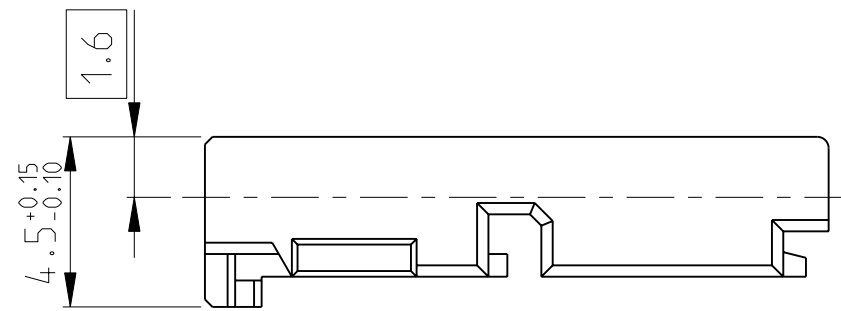

THIS DRAWING IS UNPUBLISHED. VERTRAULICHE UNVERÖFFENTLICHTE ZEICHNUNG. RELEASED FOR PUBLICATION. FREI FUER VERÖFFENTLICHUNG. 2007. MATED WITH: PASSEND ZU: BY TYCO ELECTRONICS CORPORATION. ALL RIGHTS RESERVED. ALLE RECHTE VORBEHALTEN. COPYRIGHT 2007.

LOC	DIST	REVISIONS			
P	LTR	DESCRIPTION	DATE	DWN	APVD
A1	-	NEW DRAWING	19JUL2007	PS	-
A2	-	1-1418775-1 was black	24OCT2007	BL	-
A3	-	1418776-2 IN TABLE ADDED	04SEP2008	Zayc	-
A4	-	DRAWING ERROR	01DEC2009	RD	-

1:1

Notes

- 1 SUITABLE PIN HOUSING SEE DRAWING 1418778
- 2 SUITABLE CONTACTS: 1355717 , 9289999, 963715

Bemerkungen

- 1 Passendes Stiftgehäuse: siehe Zeichnung 1418778
- 2 Passende Kontakte: 1355717 , 9289999, 963715

A3

1-1418775-1	A	PBT-GF10	BLACK / schwarz	9011	1418776-2 1418776-1
PART-NO. Bestell-Nr.	REV.	MATERIAL	COLOUR Farbe	RAL	USED WITH benutzt mit

THIS DRAWING IS A CONTROLLED DOCUMENT FOR TYCO ELECTRONICS CORPORATION. IT IS SUBJECT TO CHANGE AND THE CONTROLLING ENGINEERING ORGANIZATION SHOULD BE CONTACTED FOR THE LATEST REVISION.		DWN P. Spohr	19 JUL 2007	tyco Electronics AMP GmbH 64625 Bensheim (Germany)	
DIMENSIONS: MASSE IN HEITEN: (MM)		CHK B. Leonhardt	APVD -	NAME 5 POSN. MQS RECEPTACLE HOUSING 5 pol. MQS Buchsengehäuse	
TOLERANCES UNLESS OTHERWISE SPECIFIED: ALLGEMEINTOLERANZEN		PRODUCT SPEC 1418775-1 108-18924		SIZE A2	
MATERIAL SEE TABLE		APPLICATION SPEC 114-18630		DRAWING NO. 1418775	
FINISH/SURFACE/FARBE		WEIGHT GEWICHT		RESTRICTED TO NUR FUER	
SEE TABLE		CUSTOMER DRAWING		SCALE MASSSTAB 5:1	
				SHEET BLATT 1 OF 1	
				REV A4