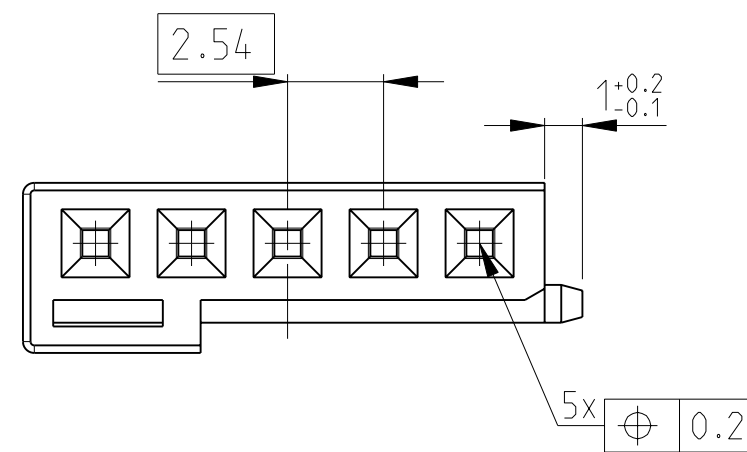

THIS DRAWING IS UNPUBLISHED. VERTRAULICHE UNVERÖFFENTLICHTE ZEICHNUNG. RELEASED FOR PUBLICATION. FREI FUER VERÖFFENTLICHUNG. 2007. MATED WITH: PASSEND ZU: BY TYCO ELECTRONICS CORPORATION. ALL RIGHTS RESERVED. ALLE RECHTE VORBEHALTEN. COPYRIGHT 2007.

LOC	DIST	REVISIONS			
P	LTR	DESCRIPTION	DATE	DWN	APVD
A1	-	NEW DRAWING	19JUL2007	PS	-
A2	-	1-1418775-1 was black	24OCT2007	BL	-
A3	-	1418776-2 IN TABLE ADDED	04SEP2008	Zayc	-
A4	-	DRAWING ERROR	01DEC2009	RD	-

1:1

Notes

- 1 SUITABLE PIN HOUSING SEE DRAWING 1418778
- 2 SUITABLE CONTACTS: 1355717 , 9289999, 963715

Bemerkungen

- 1 Passendes Stiftgehäuse: siehe Zeichnung 1418778
- 2 Passende Kontakte: 1355717 , 9289999, 963715

A3

1-1418775-1	A	PBT-GF10	BLACK / schwarz	9011	1418776-2 1418776-1
PART-NO. Bestell-Nr.	REV.	MATERIAL	COLOUR Farbe	RAL	USED WITH benutzt mit

THIS DRAWING IS A CONTROLLED DOCUMENT FOR TYCO ELECTRONICS CORPORATION. IT IS SUBJECT TO CHANGE AND THE CONTROLLING ENGINEERING ORGANIZATION SHOULD BE CONTACTED FOR THE LATEST REVISION.		DWN P. Spohr	19 JUL 2007	tyco Electronics AMP GmbH 64625 Bensheim (Germany)	
DIMENSIONS: MASSE IN HEITEN: (MM)		CHK B. Leonhardt	APVD -	NAME 5 POSN. MQS RECEPTACLE HOUSING 5 pol. MQS Buchsengehäuse	
TOLERANCES UNLESS OTHERWISE SPECIFIED: ALLGEMEINTOLERANZEN		PRODUCT SPEC 1418775-1 108-18924		SIZE A2	
MATERIAL SEE TABLE		APPLICATION SPEC 114-18630		DRAWING NO. 1418775	
FINISH/SURFACE/FARBE		WEIGHT GEWICHT		RESTRICTED TO NUR FUER	
SEE TABLE		CUSTOMER DRAWING		SCALE MASSSTAB 5:1	
				SHEET BLATT 1 OF 1	
				REV A4