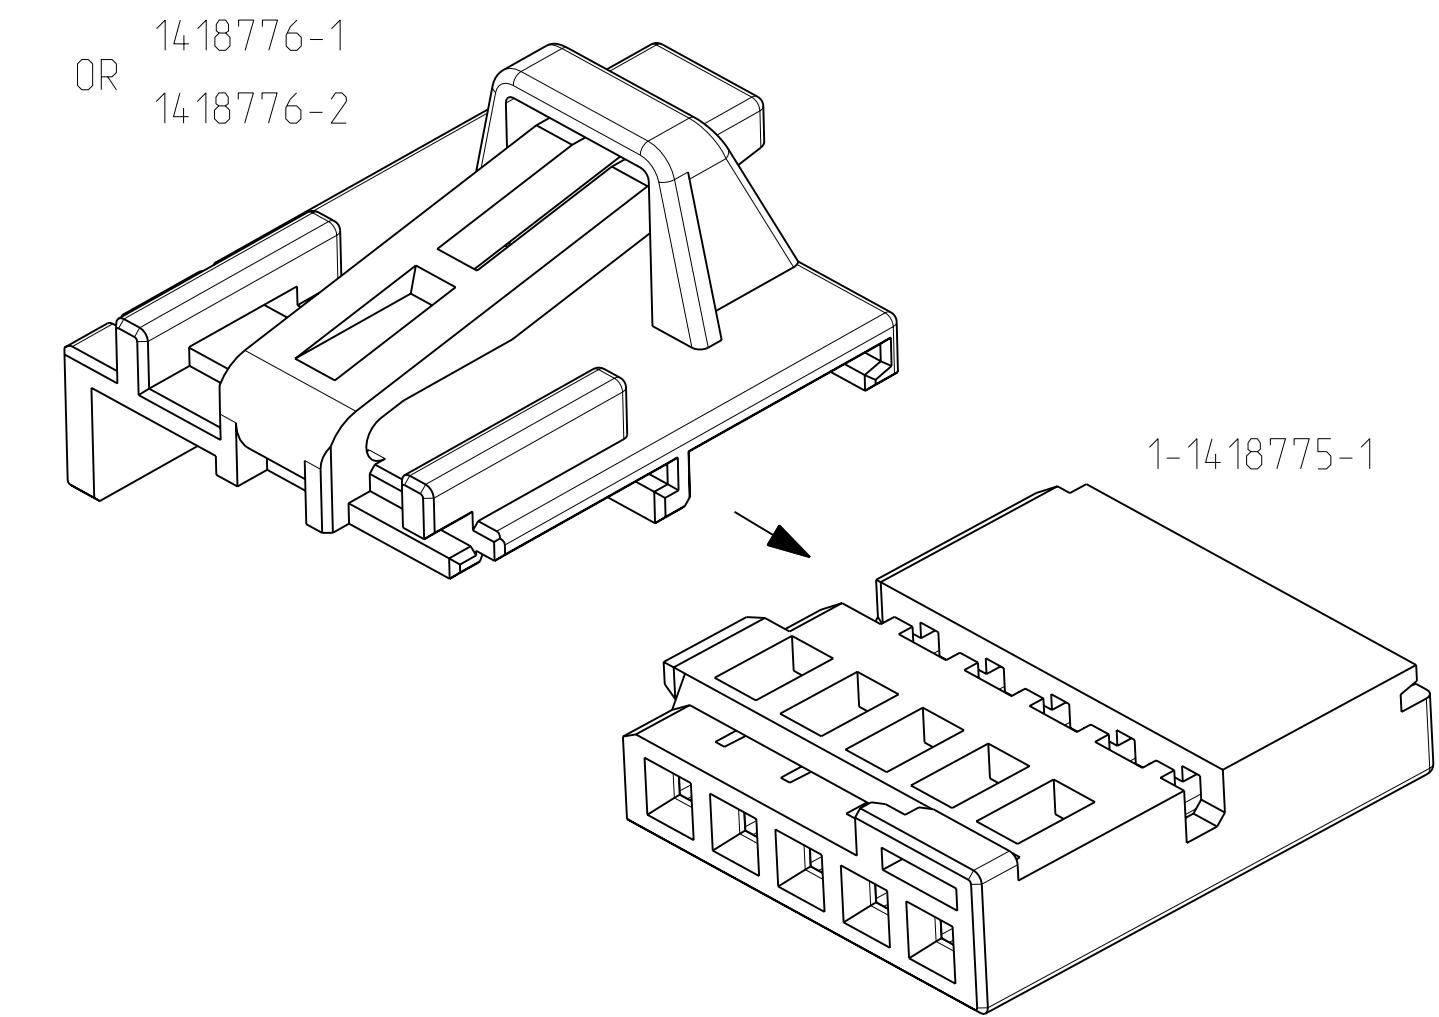

LOC	DIST	REVISIONS			
P	LTR	DESCRIPTION	DATE	DWN	APVD
A1	-	NEW DRAWING	19JUL2007	PS	-
A2	-	1418776-2 IN TABLE ADDED	04SEP2008	Zayc	-

Notes

- 1 SUITABLE PIN HOUSING SEE DRAWING 1418778
- 2 SUITABLE CONTACTS: 1355717 , 9289999, 963715