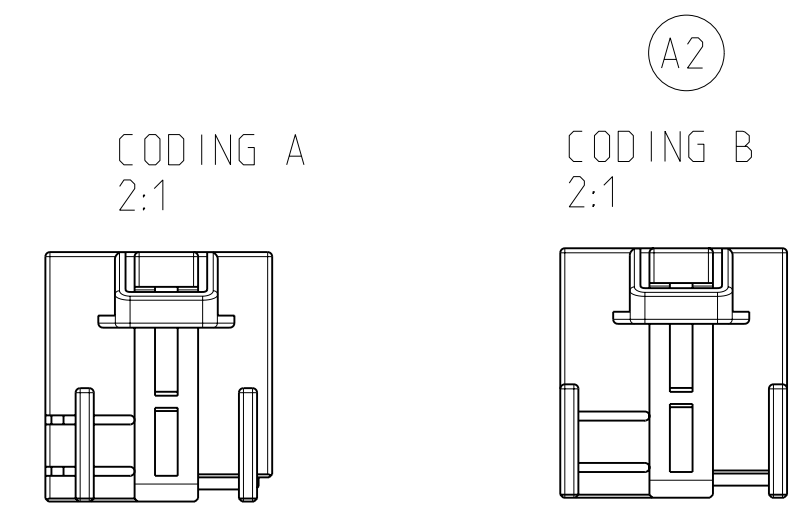

LOC	DIST	REVISIONS			
P	LTR	DESCRIPTION	DATE	DWN	APVD
A1	-	NEW DRAWING	19JUL2007	PS	-
A2	-	1418776-2 IN TABLE ADDED	04SEP2008	Zayc	-

Notes

- 1 SUITABLE PIN HOUSING SEE DRAWING 1418778
- 2 SUITABLE CONTACTS: 1355717 , 9289999, 963715