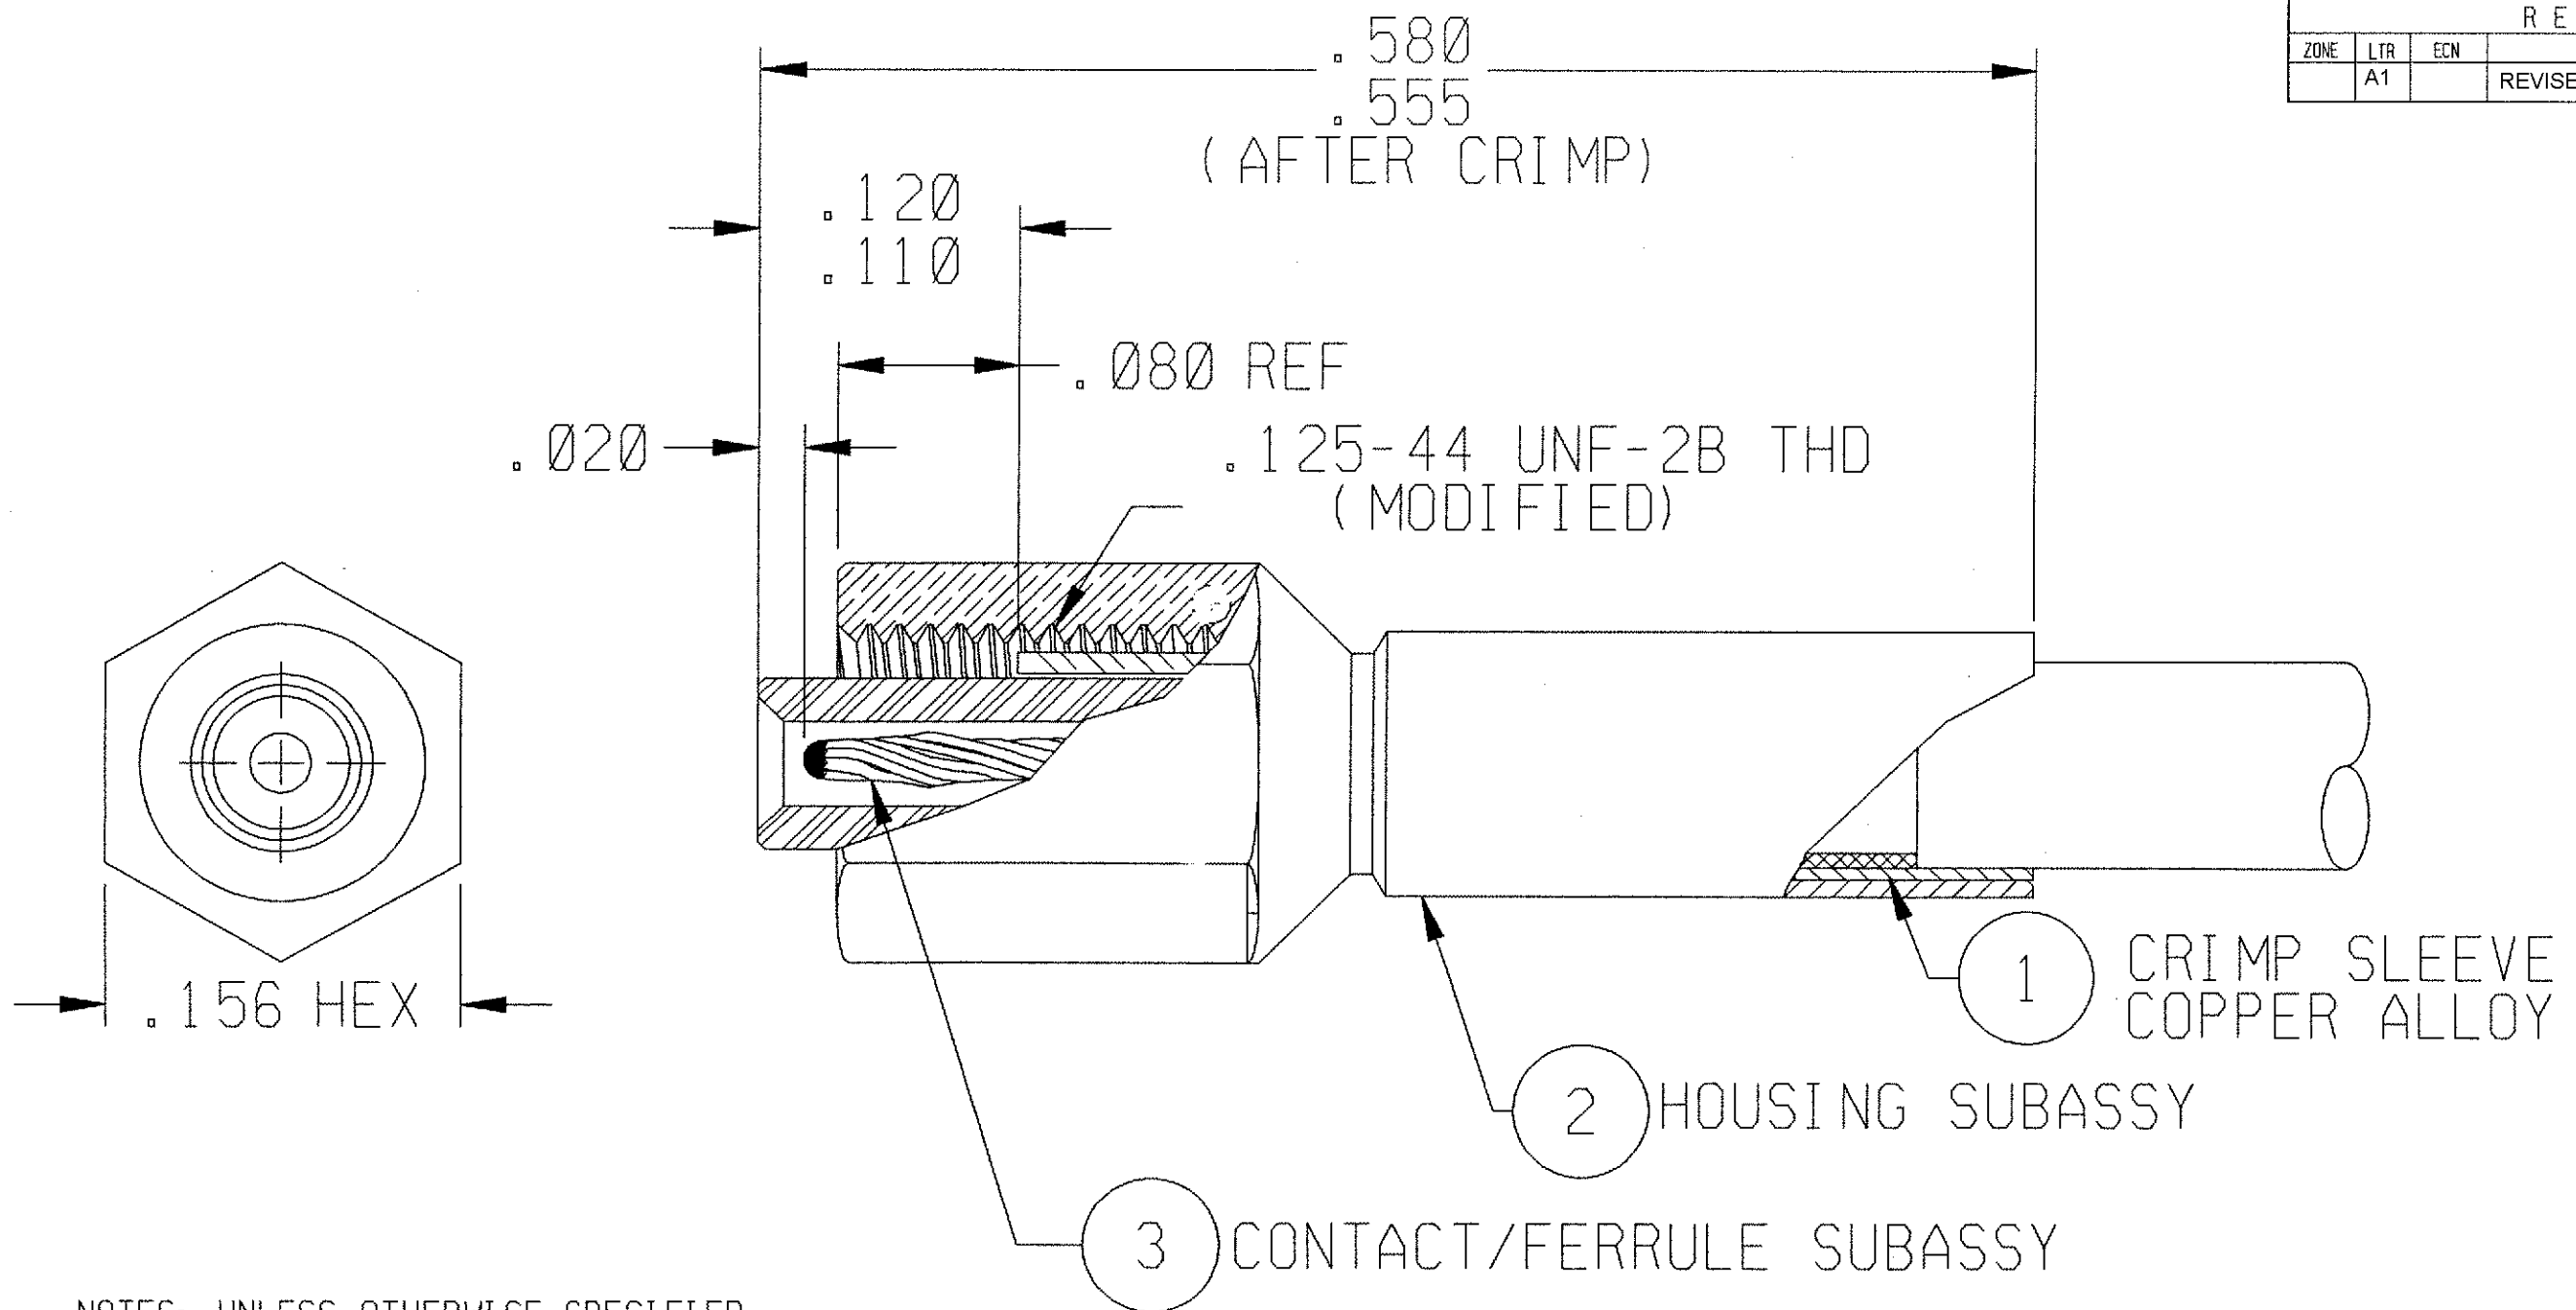

REVISION					
ZONE	LTR	ECN	DESCRIPTION	DATE	APPROVED
	A1		REVISED PER ECO-11-005139	28MAR11	HMR

NOTES: UNLESS OTHERWISE SPECIFIED

1. ALL METALLIC PARTS ARE GOLD PLATED PER MIL-G-45204, TYPE II, GRADE C, CLASS 1
2. MATES WITH ALL LEPR/CON 141 SCREW-ON SERIES JACKS AND RECEPTACLES.
3. FOR ASSEMBLY INSTRUCTION SEE RF-ASMB-12.
4. CABLE ACCEPTANCE DIMENSIONS:

CENTER CONDUCTOR DIA	-.012
DIELECTRIC DIA	-.034
SHIELD DIA	-.054
JACKET DIA	-.080

TE CONNECTIVITY Dwg 3-1532145-3
Micro P/N 142-0000-0000

UNLESS OTHERWISE SPECIFIED DIMENSIONS ARE IN INCHES. TOLERANCE ARE:			APPROVALS		 TE Connectivity
FRACTIONS	DECIMALS	ANGLES	SIGNATURE	DATE	
± 1/8	.XX ± .XXX ±.010	± 2°	DRAWN MEL F. CAMPOS	06/13/96	STRAIGHT PLUG CONNECTOR ASSY PROD CODE 946 CODE CDM
MATERIAL:			CHECKED		
FINISH:			PRO. ENG. <i>[Signature]</i>	6/24/96	
			APPROVED		
			SIZE: CODE IDENT NO. DRAWING NO. B 98278 3-1532145-3		
			SCALE: NONE		SHEET 1 OF 1