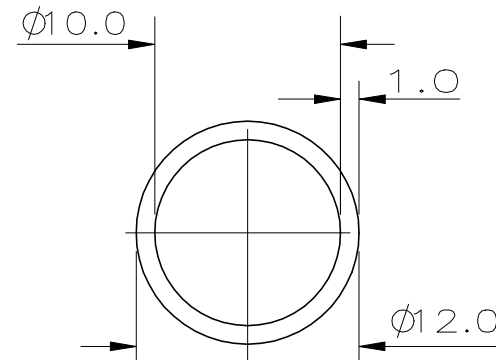

THIS DRAWING IS UNPUBLISHED.

RELEASED FOR PUBLICATION

REVISIONS

© COPYRIGHT - TE Connectivity Ltd.

ALL RIGHTS RESERVED.

P	LTR	DESCRIPTION	DATE	DWN	APVD
	B	ECR-19-002279	22FEB2019	GK	LS

BUNDLE RANGE : 10 TO 100mm DIA

ALL DIMENSIONS ARE NOMINAL, UNLESS WHERE SPECIFIED.

DETAIL "A"  
SCALE 1:2

TE PART NO	DESCRIPTION	LENGTH (M)	HELICAL PITCH (mm)
142831-1	TUBING SPIRAP 500002-1	15	16±2

THIS DRAWING IS A CONTROLLED DOCUMENT.		DWN O. LEMPEREUR 29-OCT-97	<b>TE</b> TE Connectivity	
DIMENSIONS: mm		CHK D.DURAND 07-NOV-97		
TOLERANCES UNLESS OTHERWISE SPECIFIED: 0 PLC ± - 1 PLC ± 0.3 2 PLC ± - 3 PLC ± - 4 PLC ± - ANGLES ± -		APVD G.ROBERT 07-NOV-97	NAME SPIRAP-12-NAT-PE	
MATERIAL POLYETHYLENE		FINISH NATURAL	PRODUCT SPEC -	APPLICATION SPEC -
		WEIGHT -	SIZE A3	CAGE CODE 00779
		CUSTOMER DRAWING	DRAWING NO 142831	RESTRICTED TO -
		SCALE 1:1	SHEET 1 of 1	REV B