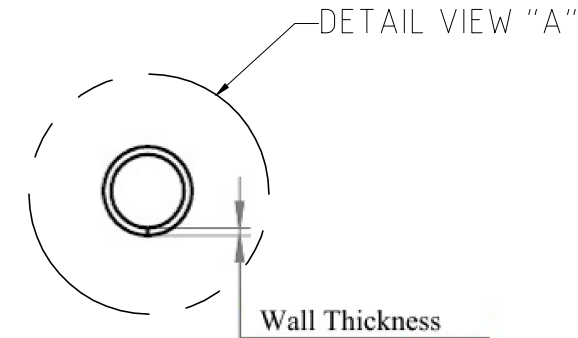

THIS DRAWING IS UNPUBLISHED.

RELEASED FOR PUBLICATION

REVISIONS

© COPYRIGHT - TE Connectivity Ltd.

ALL RIGHTS RESERVED.

P	LTR	DESCRIPTION	DATE	DWN	APVD
	B	ECR-19-002279	22FEB2019	GK	LS

BUNDLE RANGE : 10 TO 100mm DIA

ALL DIMENSIONS ARE NOMINAL, UNLESS WHERE SPECIFIED.

DETAIL "A"  
SCALE 1:2

TE PART NO	DESCRIPTION	LENGTH (M)	HELICAL PITCH (mm)
142831-1	TUBING SPIRAP 500002-1	15	16±2

THIS DRAWING IS A CONTROLLED DOCUMENT.		DWN O. LEMPEREUR 29-OCT-97	<b>TE</b> TE Connectivity	
DIMENSIONS: mm		CHK D.DURAND 07-NOV-97		
TOLERANCES UNLESS OTHERWISE SPECIFIED: 0 PLC ± - 1 PLC ± 0.3 2 PLC ± - 3 PLC ± - 4 PLC ± - ANGLES ± -		APVD G.ROBERT 07-NOV-97	NAME SPIRAP-12-NAT-PE	
MATERIAL POLYETHYLENE		FINISH NATURAL	PRODUCT SPEC -	APPLICATION SPEC -
		WEIGHT -	SIZE A3	CAGE CODE 00779
		CUSTOMER DRAWING	DRAWING NO 142831	RESTRICTED TO -
		SCALE 1:1	SHEET 1 of 1	REV B