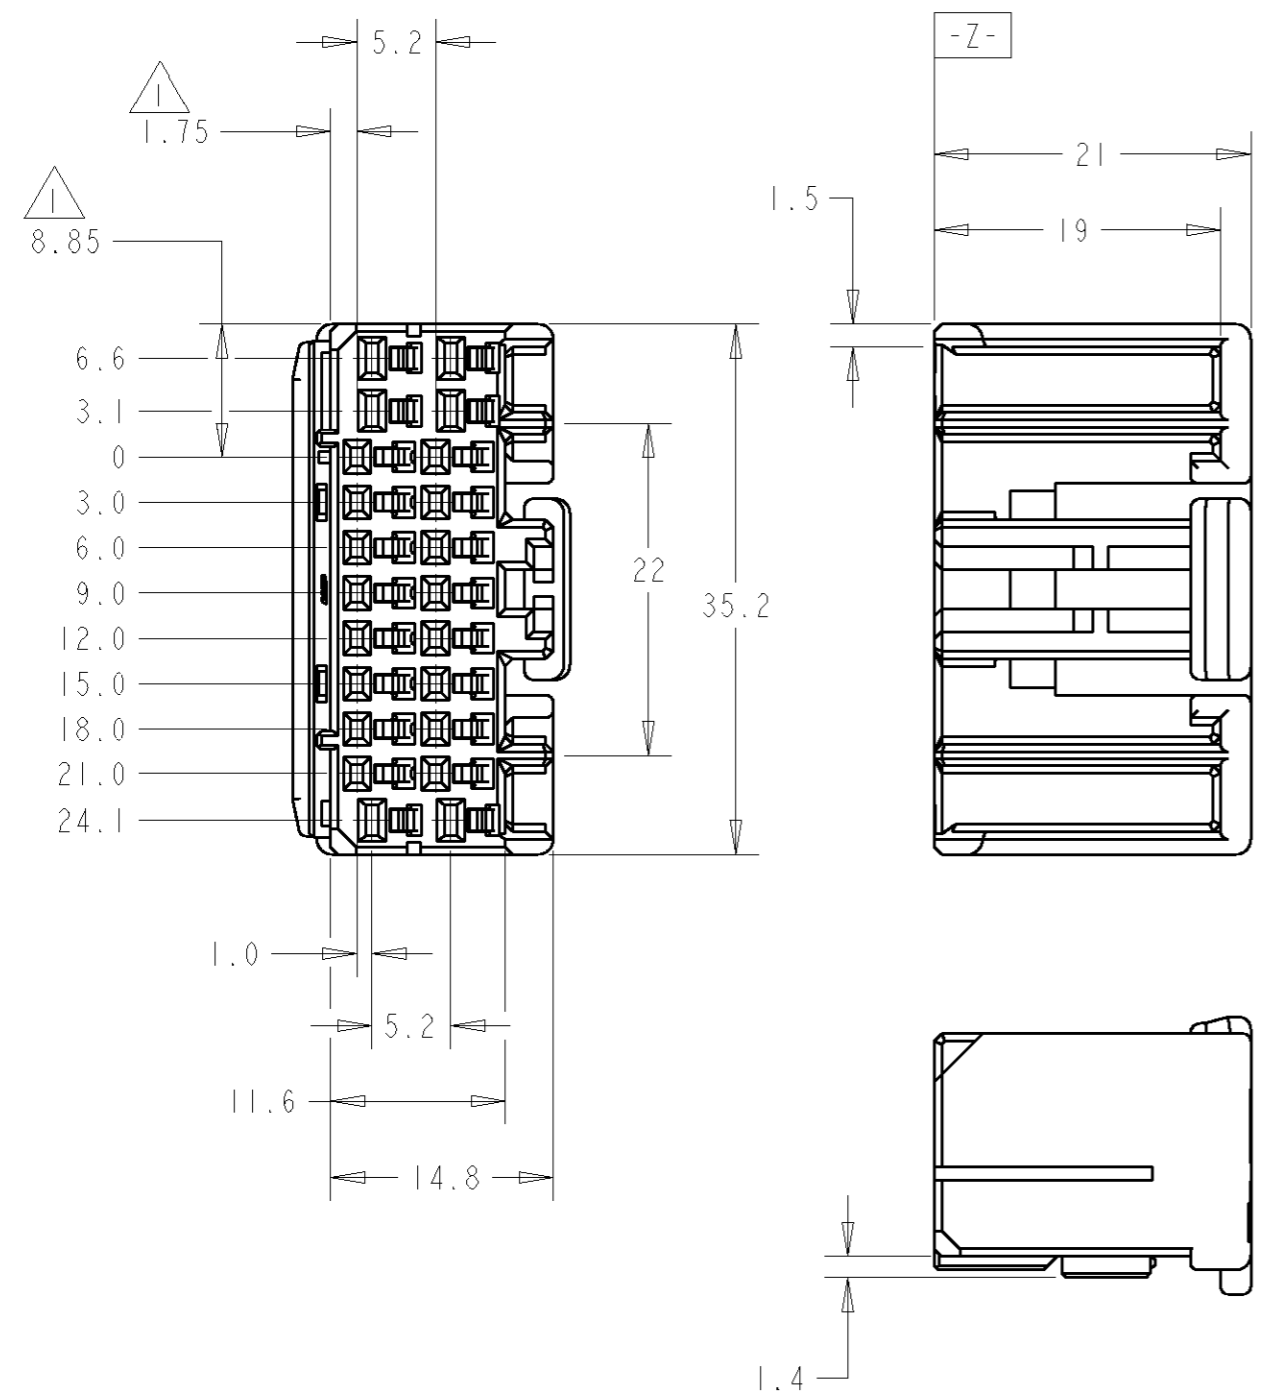

MEASURED AT [-Z-] TO 2mm FROM [-Z-].  
 2. APPLIED CONTACT PART NUMBER: 175265, 175266, 175268, 175269.

PBT	WHITE	PBT	ORANGE	1438399-8
PBT	WHITE	PBT	GRAY	1438399-6
PBT	WHITE	PBT	BLACK	1438399-2
PBT	WHITE	PBT	WHITE	1438399-1
MATERIAL	COLOR	MATERIAL	COLOR	PART NO
LOCKPLATE			HOUSING	

THIS DRAWING IS A CONTROLLED DOCUMENT FOR TYCO ELECTRONICS CORPORATION. IT IS SUBJECT TO CHANGE AND THE CONTROLLING ENGINEERING ORGANIZATION SHOULD BE CONTACTED FOR THE LATEST REVISION.

DIMENSIONS: mm	TOLERANCES UNLESS OTHERWISE SPECIFIED: 0 PLC ±0.3 1 PLC ±0.3 2 PLC ±0.15 3 PLC ± 4 PLC ± ANGLES ±1°	DWN R. VESTAL 30SEP2002 CHK D. REVAK 30SEP2002 APVD D. REVAK 30SEP2002	Tyco Electronics Harrisburg, PA 17105-3608
MATERIAL SEE TABLE	FINISH -	PRODUCT SPEC 108-5342 APPLICATION SPEC 114-5094 WEIGHT -	
CUSTOMER DRAWING		SCALE 2:1	SHEET 1 OF 1 REV B