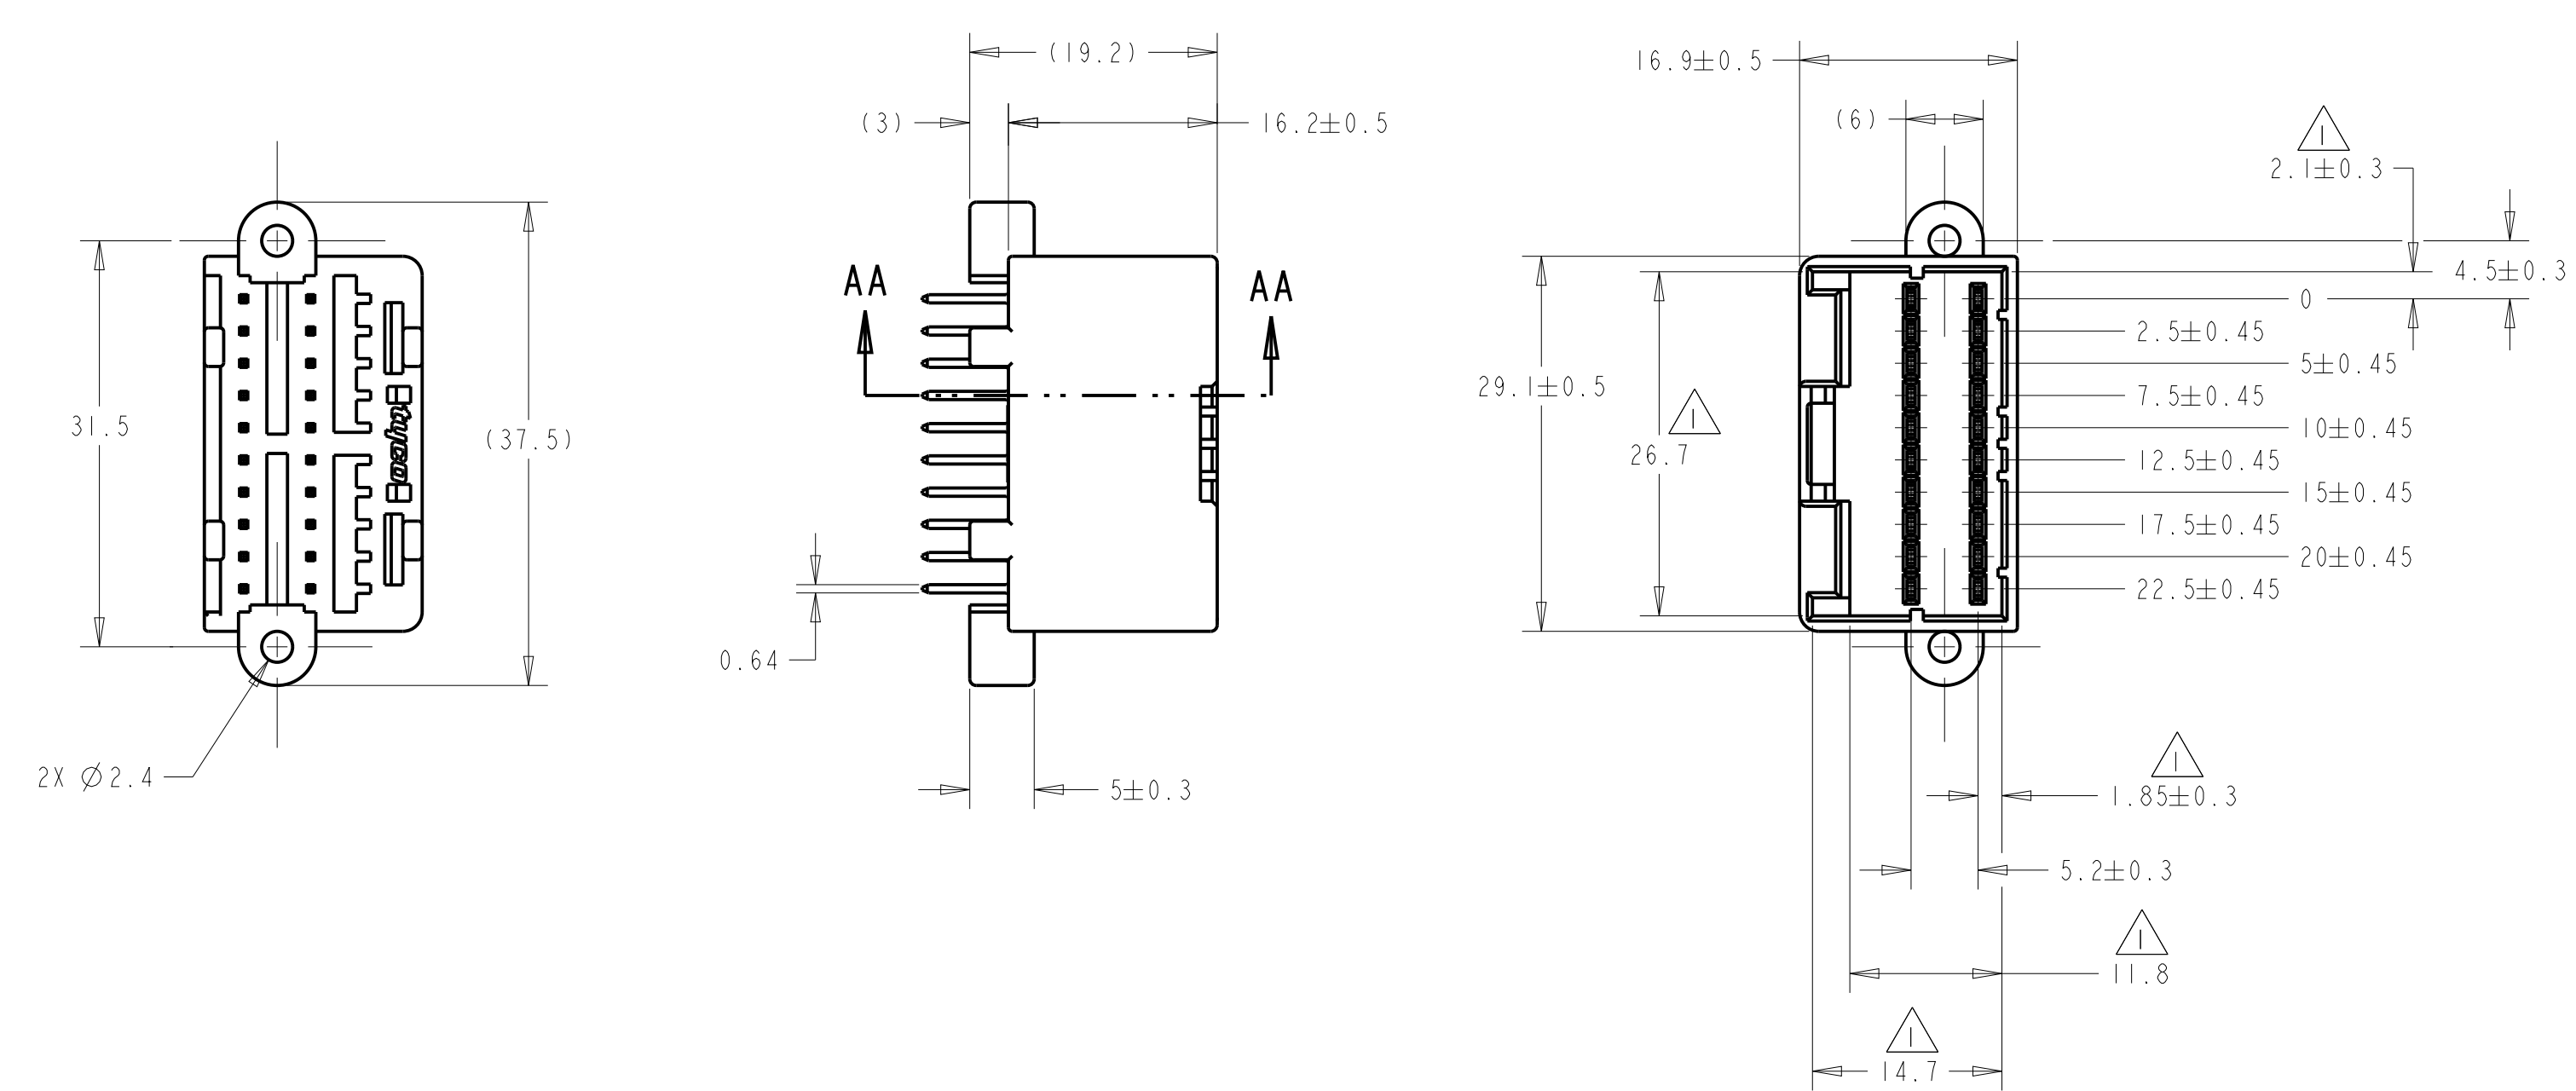

REVISIONS					
P.	LTR.	DESCRIPTION	DATE	DWN.	APVD.
0		RELEASED PER EC 0K80-0502-04	03JAN2005	DLD	SSA
A		REVISED PER ECR-06-008947	09MAY2006	AH	SA
A1		REV PER ECO-20-011283	12AUG2020	GTG	MT

SCALE 2:1

- 1. TO BE MEASURED WITHIN 2mm FROM  $\square$ -Z-
- 2. APPLICABLE P.C. BOARD THICKNESS: 1.6mm.
- 3. MATING PLUG HOUSING PART NUMBER: 174047.
- 4. RECOMMENDED MOUNTING SCREW: 3mm DIA, 6mm LENGTH TAPPING SCREW SPECIFIED IN JIS B1115, B1122 (TIGHTENING TORQUE: 0.8Nm MAX).
- 5. SIMILAR TO 174977.
- 6. BASIC DIMENSIONS ESTABLISHED BY CUSTOMER.

P.C. BOARD LAYOUT  
RECOMMENDED THICKNESS: 1.6mm  
TOLERANCE:  $\pm$ 0.1  
SCALE 4:1

SECTION AA-AA  
SCALE 4:1

OBsolete

PACKAGING	MATERIAL	FINISH	MATERIAL	HOUSING	COLOR	PART NUMBER
SINGLE TUBE	BRASS	PRE-TINNED	PBT	BLACK	1438720-3	
MULTI-TUBE	BRASS	POST-TINNED	PBT	BLACK	2-1438720-2	
	BRASS	PRE-TINNED	PBT	GREEN	1438720-4	
PACKAGING	BRASS	PRE-TINNED	PBT	BLACK	1438720-2	
	CONTACT HOUSING					

THIS DRAWING IS A CONTROLLED DOCUMENT.

TE Connectivity

NAME: CAP HOUSING ASSEMBLY, 20 POSITION, VERTICAL, .040 SERIES, MULTILOCK I/O CONNECTOR

SIZE: 00779 C=1438720

SCALE: 2:1 SHEET 1 OF 1 REV A1