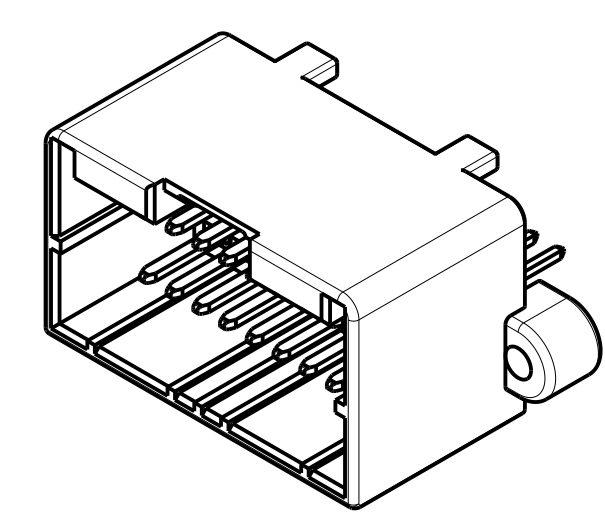

REVISIONS					
P.	LTR.	DESCRIPTION	DATE	DWN.	APVD.
0		RELEASED PER EC 0K80-0502-04	03JAN2005	DLD	SSA
A		REVISED PER ECR-06-008947	09MAY2006	AH	SA
A1		REV PER ECO-20-011283	12AUG2020	GTG	MT

SCALE 2:1

- 1. TO BE MEASURED WITHIN 2mm FROM  $\square$ -Z-
- 2. APPLICABLE P.C. BOARD THICKNESS: 1.6mm.
- 3. MATING PLUG HOUSING PART NUMBER: 174047.
- 4. RECOMMENDED MOUNTING SCREW: 3mm DIA, 6mm LENGTH TAPPING SCREW SPECIFIED IN JIS B1115, B1122 (TIGHTENING TORQUE: 0.8Nm MAX).
- 5. SIMILAR TO 174977.
- 6. BASIC DIMENSIONS ESTABLISHED BY CUSTOMER.

P.C. BOARD LAYOUT  
RECOMMENDED THICKNESS: 1.6mm  
TOLERANCE:  $\pm$ 0.1  
SCALE 4:1

SECTION AA-AA  
SCALE 4:1

OBsolete

PACKAGING	MATERIAL	FINISH	MATERIAL	HOUSING	COLOR	PART NUMBER
SINGLE TUBE	BRASS	PRE-TINNED	PBT	BLACK	1438720-3	
MULTI-TUBE	BRASS	POST-TINNED	PBT	BLACK	2-1438720-2	
	BRASS	PRE-TINNED	PBT	GREEN	1438720-4	
PACKAGING	BRASS	PRE-TINNED	PBT	BLACK	1438720-2	
	CONTACT HOUSING					

THIS DRAWING IS A CONTROLLED DOCUMENT.

TE Connectivity

NAME: CAP HOUSING ASSEMBLY, 20 POSITION, VERTICAL, .040 SERIES, MULTILOCK I/O CONNECTOR

SIZE: 00779 C=1438720

SCALE: 2:1 SHEET 1 OF 1 REV A1