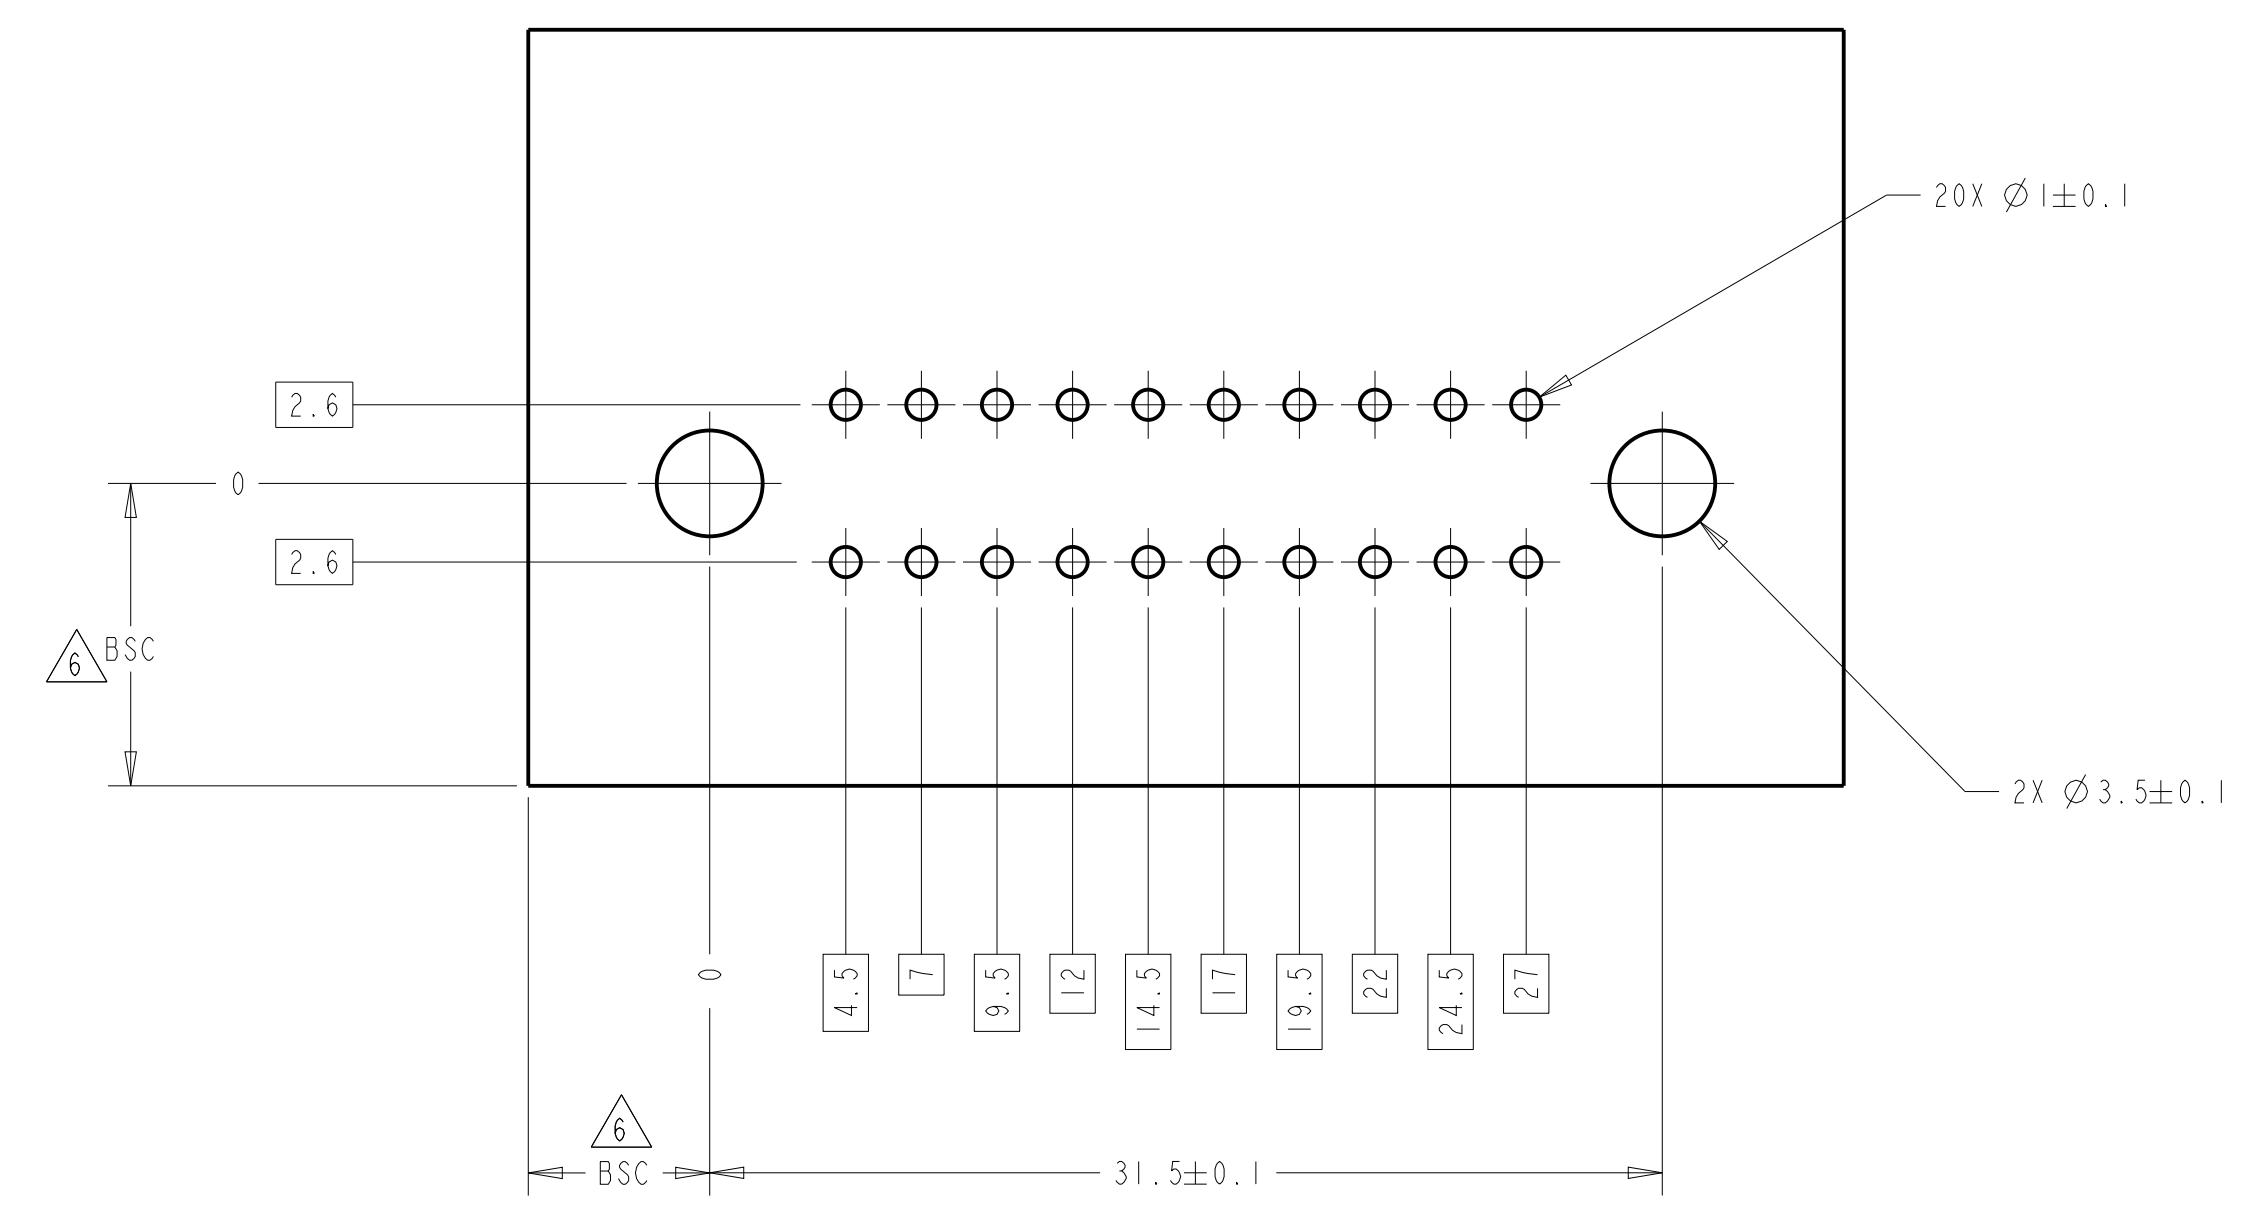

REVISIONS					
P.	LTR.	DESCRIPTION	DATE	DWN.	APVD.
0		RELEASED PER EC 0K80-0502-04	03JAN2005	DLD	SSA
A		REVISED PER ECR-06-008947	09MAY2006	AH	SA
A1		REV PER ECO-20-011283	12AUG2020	GTG	MT

SCALE 2:1

- 1. TO BE MEASURED WITHIN 2mm FROM  $\square$ -Z-
- 2. APPLICABLE P.C. BOARD THICKNESS: 1.6mm.
- 3. MATING PLUG HOUSING PART NUMBER: 174047.
- 4. RECOMMENDED MOUNTING SCREW: 3mm DIA, 6mm LENGTH TAPPING SCREW SPECIFIED IN JIS B1115, B1122 (TIGHTENING TORQUE: 0.8Nm MAX).
- 5. SIMILAR TO 174977.
- 6. BASIC DIMENSIONS ESTABLISHED BY CUSTOMER.

P.C. BOARD LAYOUT  
RECOMMENDED THICKNESS: 1.6mm  
TOLERANCE:  $\pm$ 0.1  
SCALE 4:1

SECTION AA-AA  
SCALE 4:1

OBsolete

PACKAGING	MATERIAL	FINISH	MATERIAL	HOUSING	COLOR	PART NUMBER
SINGLE TUBE	BRASS	PRE-TINNED	PBT	BLACK	1438720-3	
MULTI-TUBE	BRASS	POST-TINNED	PBT	BLACK	2-1438720-2	
	BRASS	PRE-TINNED	PBT	GREEN	1438720-4	
PACKAGING	BRASS	PRE-TINNED	PBT	BLACK	1438720-2	
	CONTACT HOUSING					

THIS DRAWING IS A CONTROLLED DOCUMENT.

TE Connectivity

NAME: CAP HOUSING ASSEMBLY, 20 POSITION, VERTICAL, .040 SERIES, MULTILOCK I/O CONNECTOR

SIZE: 00779 C=1438720

SCALE: 2:1 SHEET 1 OF 1 REV A1