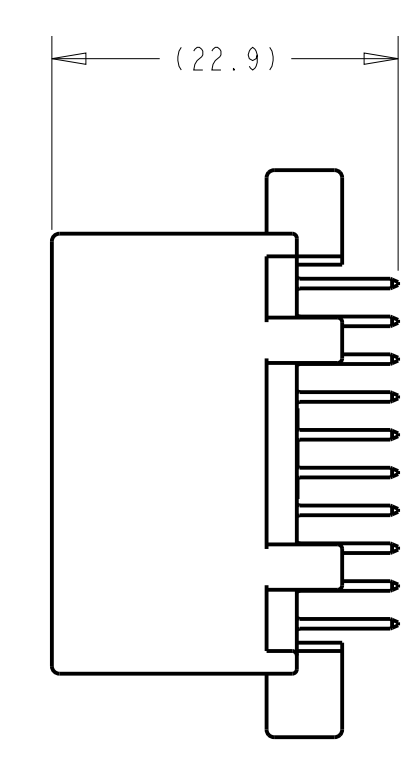

REVISIONS					
P.	LTR.	DESCRIPTION	DATE	DWN.	APVD.
0		RELEASED PER EC 0K80-0502-04	03JAN2005	DLD	SSA
A		REVISED PER ECR-06-008947	09MAY2006	AH	SA
A1		REV PER ECO-20-011283	12AUG2020	GTG	MT

SCALE 2:1

- 1. TO BE MEASURED WITHIN 2mm FROM  $\square$ -Z-
- 2. APPLICABLE P.C. BOARD THICKNESS: 1.6mm.
- 3. MATING PLUG HOUSING PART NUMBER: 174047.
- 4. RECOMMENDED MOUNTING SCREW: 3mm DIA, 6mm LENGTH TAPPING SCREW SPECIFIED IN JIS B1115, B1122 (TIGHTENING TORQUE: 0.8Nm MAX).
- 5. SIMILAR TO 174977.
- 6. BASIC DIMENSIONS ESTABLISHED BY CUSTOMER.

P.C. BOARD LAYOUT  
RECOMMENDED THICKNESS: 1.6mm  
TOLERANCE:  $\pm$ 0.1  
SCALE 4:1

SECTION AA-AA  
SCALE 4:1

OBsolete

PACKAGING	MATERIAL	FINISH	MATERIAL	HOUSING	COLOR	PART NUMBER
SINGLE TUBE	BRASS	PRE-TINNED	PBT	BLACK	1438720-3	
MULTI-TUBE	BRASS	POST-TINNED	PBT	BLACK	2-1438720-2	
	BRASS	PRE-TINNED	PBT	GREEN	1438720-4	
PACKAGING	BRASS	PRE-TINNED	PBT	BLACK	1438720-2	
	CONTACT HOUSING					

THIS DRAWING IS A CONTROLLED DOCUMENT.

TE Connectivity

NAME: CAP HOUSING ASSEMBLY, 20 POSITION, VERTICAL, .040 SERIES, MULTILOCK I/O CONNECTOR

SIZE: 00779 C=1438720

SCALE: 2:1 SHEET 1 OF 1 REV A1