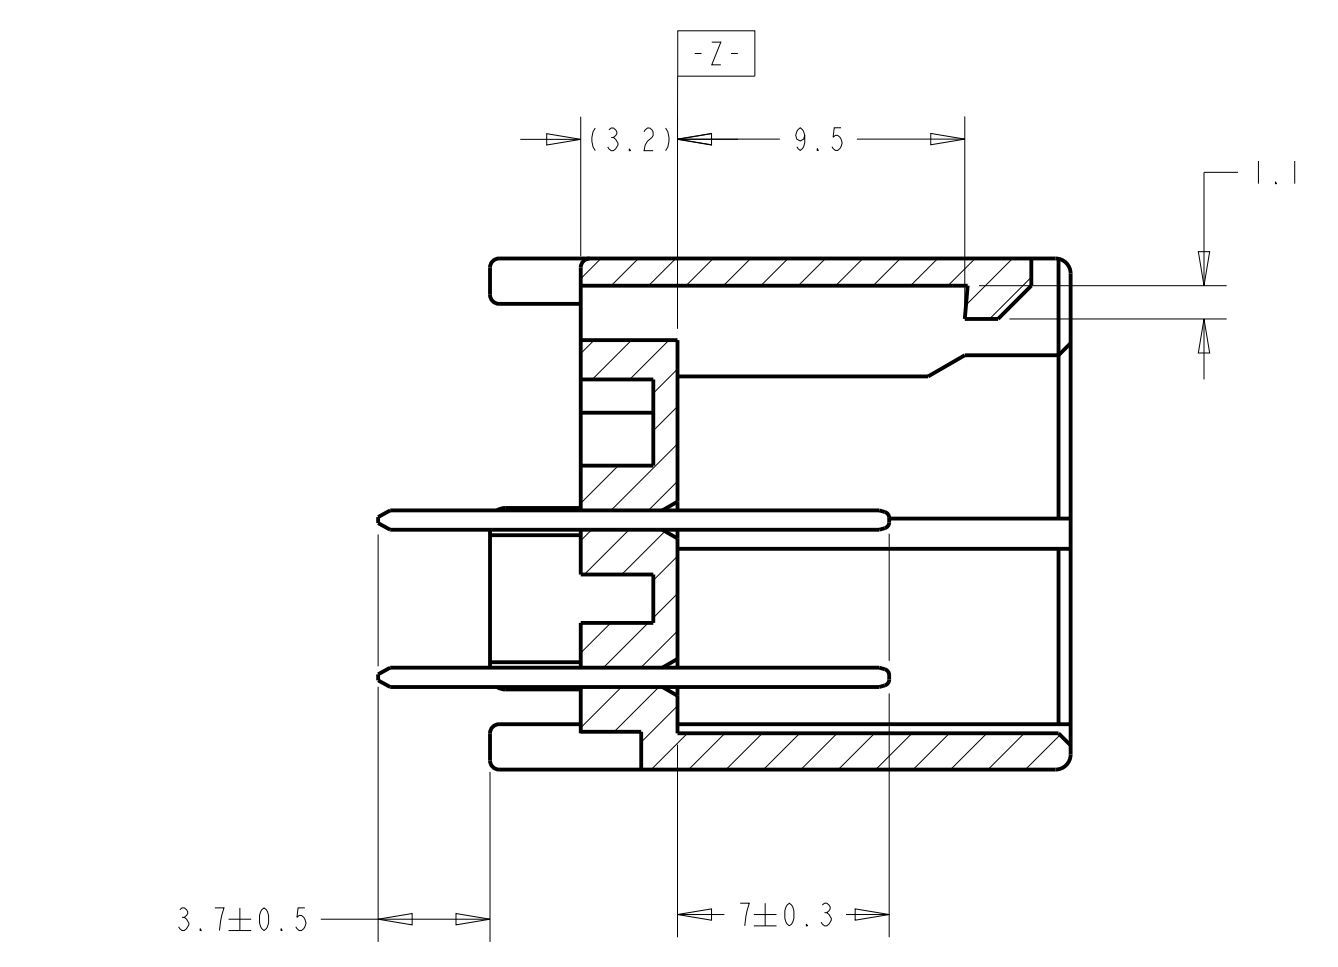

REVISIONS					
P.	LTR.	DESCRIPTION	DATE	DWN.	APVD.
0		RELEASED PER EC 0K80-0502-04	03JAN2005	DLD	SSA
A		REVISED PER ECR-06-008947	09MAY2006	AH	SA
A1		REV PER ECO-20-011283	12AUG2020	GTG	MT

SCALE 2:1

- 1. TO BE MEASURED WITHIN 2mm FROM  $\square$ -Z-
- 2. APPLICABLE P.C. BOARD THICKNESS: 1.6mm.
- 3. MATING PLUG HOUSING PART NUMBER: 174047.
- 4. RECOMMENDED MOUNTING SCREW: 3mm DIA, 6mm LENGTH TAPPING SCREW SPECIFIED IN JIS B1115, B1122 (TIGHTENING TORQUE: 0.8Nm MAX).
- 5. SIMILAR TO 174977.
- 6. BASIC DIMENSIONS ESTABLISHED BY CUSTOMER.

P.C. BOARD LAYOUT  
RECOMMENDED THICKNESS: 1.6mm  
TOLERANCE:  $\pm$ 0.1  
SCALE 4:1

SECTION AA-AA  
SCALE 4:1

OBsolete

PACKAGING	MATERIAL	FINISH	MATERIAL	HOUSING	COLOR	PART NUMBER
SINGLE TUBE	BRASS	PRE-TINNED	PBT	BLACK	1438720-3	
MULTI-TUBE	BRASS	POST-TINNED	PBT	BLACK	2-1438720-2	
	BRASS	PRE-TINNED	PBT	GREEN	1438720-4	
PACKAGING	BRASS	PRE-TINNED	PBT	BLACK	1438720-2	
	CONTACT HOUSING					

THIS DRAWING IS A CONTROLLED DOCUMENT.

TE Connectivity

NAME: CAP HOUSING ASSEMBLY, 20 POSITION, VERTICAL, .040 SERIES, MULTILOCK I/O CONNECTOR

SIZE: 00779 C=1438720

SCALE: 2:1 SHEET 1 OF 1 REV A1