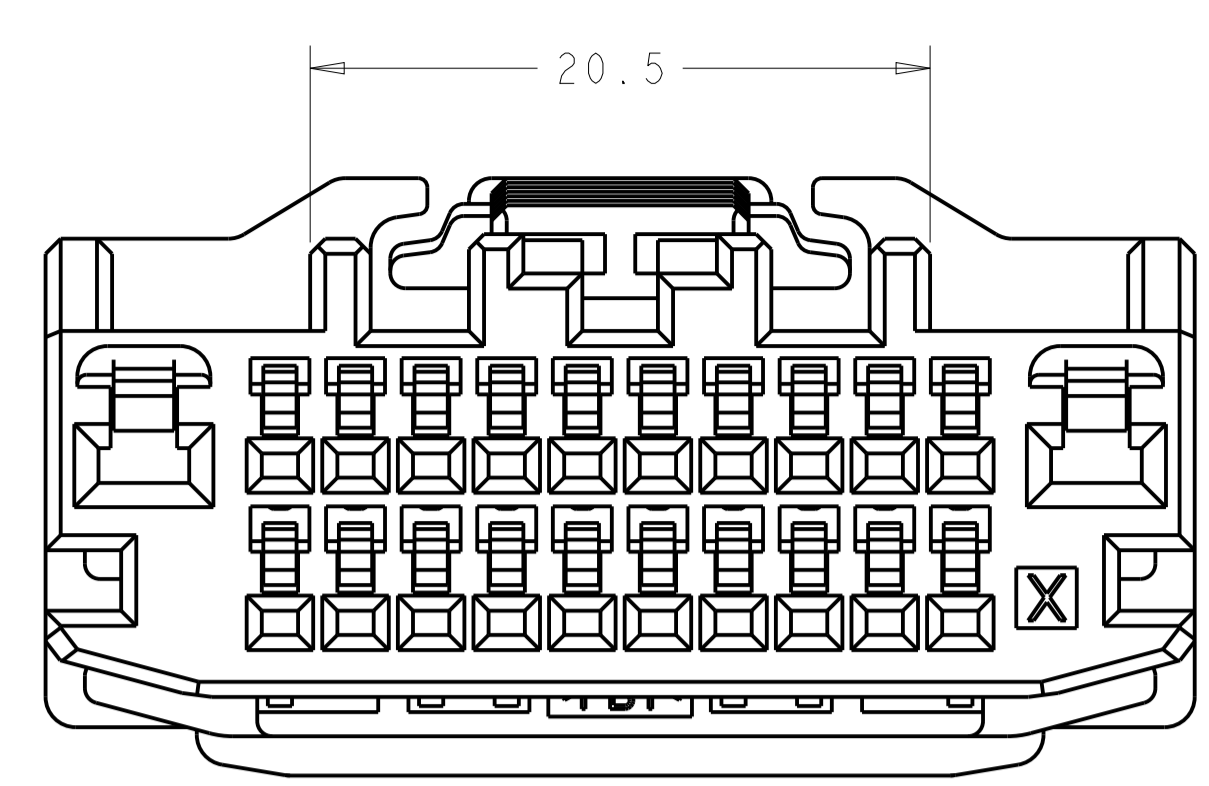

REVISIONS				
P.	LTM	DESCRIPTION	DATE	APVD
E		REVISED PER ECO-14-00xxxx	24JAN2014	DD SA

1438759-1  
KEY "B"  
WHITE

1438759-2  
KEY "C"  
BLACK

1438761-6  
KEY "A"  
GRAY

- APPLIED CONTACT PART NUMBERS:  
175265 TIN PLATING, 040 CONTACT  
175266 SELECT GOLD PLATING, 040 CONTACT  
1326030 TIN PLATING, 2.8 CONTACT
- LOCK PLATE SHOWN IN THE SHIPPING POSITION.
- VISUAL BLEMISHES MAY BE PRESENT ON EXTERNAL SURFACES DUE TO BULK PACKAGING METHODS. THESE BLEMISHES THAT DO NOT AFFECT CONNECTOR FORM, FIT, OR FUNCTION ARE CONSIDERED ACCEPTABLE.
- LOCK PLATE COMPONENT FORCES:  
INSERTION FORCE (SEATING): 75N MAX.  
REMOVAL FROM PLUG HOUSING: 15N MIN.

1.3±0.4  
LOCK PLATE TRAVEL

LOCK PLATE

PLUG HOUSING

COMPANY LOGO

SCALE 3:1

SCALE 3:1

-KEY "B" SHOWN-

GRAY	A	1438761-6
BLACK	C	1438759-2
WHITE	B	1438759-1
COLOR	KEY	PART NUMBER

THIS DRAWING IS A CONTROLLED DOCUMENT.		OWN: M. HITCHCOCK 16SEP2004	
DIMENSIONS: mm		CHK: G. MARTIN 16SEP2004	
TOLERANCES UNLESS OTHERWISE SPECIFIED:		APVD: T. MEHAFFEY 16SEP2004	
0 PLC ± 1 PLC ±0.3 2 PLC ±0.1 3 PLC ± 4 PLC ± ANGLES ±°		PRODUCT SPEC: 108-2217 APPLICATION SPEC: 114-13158 WEIGHT: - Customer Drawing	
MATERIAL: PBT		SIZE: A100779	NAME: PLUG ASSEMBLY, 22-WAY HYBRID 040/2.8 CAGE CODE: 1438759 SCALE: 4:1 SHEET 1 OF 1 REV E