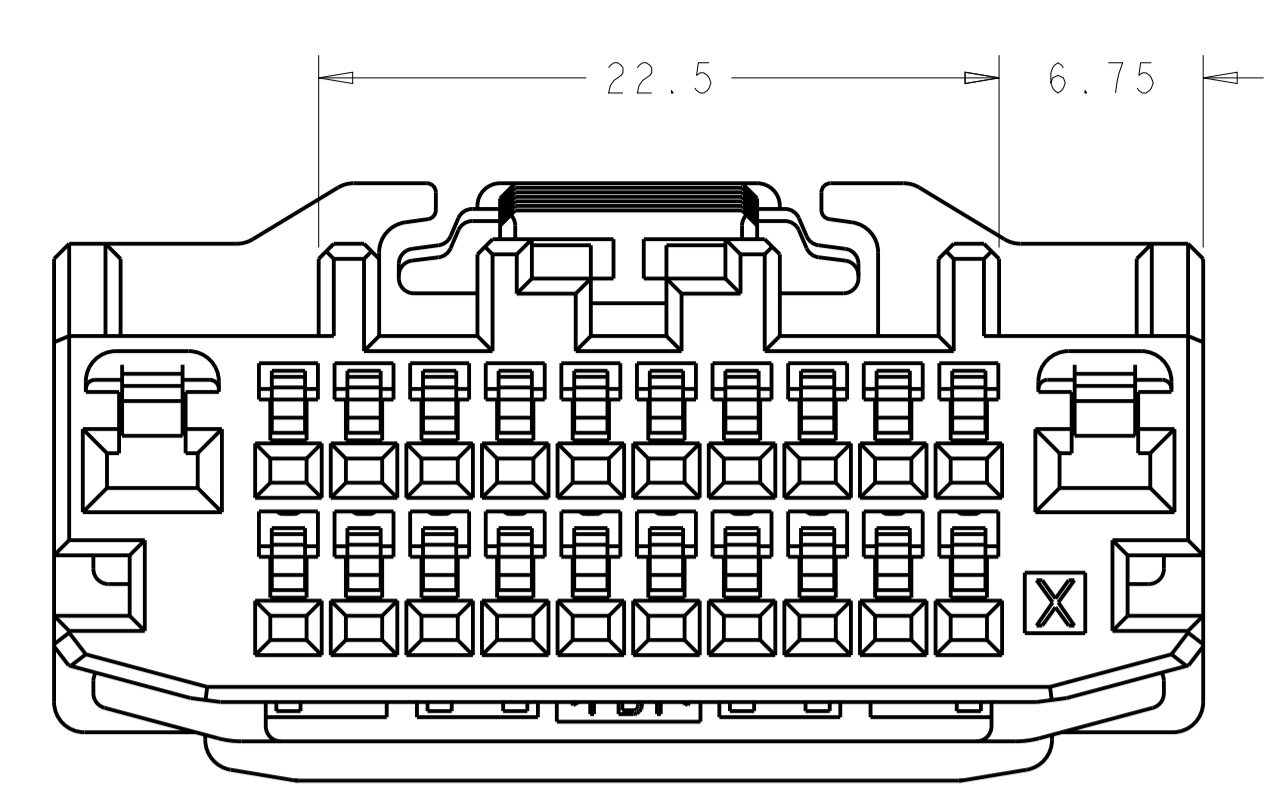

REVISIONS				
P.	LTM	DESCRIPTION	DATE	APVD
E		REVISED PER ECO-14-00xxxx	24JAN2014	DD SA

1438759-1  
KEY "B"  
WHITE

1438759-2  
KEY "C"  
BLACK

1438761-6  
KEY "A"  
GRAY

- APPLIED CONTACT PART NUMBERS:  
175265 TIN PLATING, 040 CONTACT  
175266 SELECT GOLD PLATING, 040 CONTACT  
1326030 TIN PLATING, 2.8 CONTACT
- LOCK PLATE SHOWN IN THE SHIPPING POSITION.
- VISUAL BLEMISHES MAY BE PRESENT ON EXTERNAL SURFACES DUE TO BULK PACKAGING METHODS. THESE BLEMISHES THAT DO NOT AFFECT CONNECTOR FORM, FIT, OR FUNCTION ARE CONSIDERED ACCEPTABLE.
- LOCK PLATE COMPONENT FORCES:  
INSERTION FORCE (SEATING): 75N MAX.  
REMOVAL FROM PLUG HOUSING: 15N MIN.

1.3±0.4  
LOCK PLATE TRAVEL

LOCK PLATE

PLUG HOUSING

COMPANY LOGO

SCALE 3:1

SCALE 3:1

-KEY "B" SHOWN-

GRAY	A	1438761-6
BLACK	C	1438759-2
WHITE	B	1438759-1
COLOR	KEY	PART NUMBER

THIS DRAWING IS A CONTROLLED DOCUMENT.		OWN: M. HITCHCOCK 16SEP2004	
DIMENSIONS: mm		CHK: G. MARTIN 16SEP2004	
TOLERANCES UNLESS OTHERWISE SPECIFIED:		APVD: T. MEHAFFEY 16SEP2004	
0 PLC ± 1 PLC ±0.3 2 PLC ±0.1 3 PLC ± 4 PLC ± ANGLES ±°		PRODUCT SPEC: 108-2217 APPLICATION SPEC: 114-13158 WEIGHT: - Customer Drawing	
MATERIAL: PBT		SIZE: A100779	NAME: PLUG ASSEMBLY, 22-WAY HYBRID 040/2.8 CAGE CODE: 1438759 SCALE: 4:1 SHEET 1 OF 1 REV E