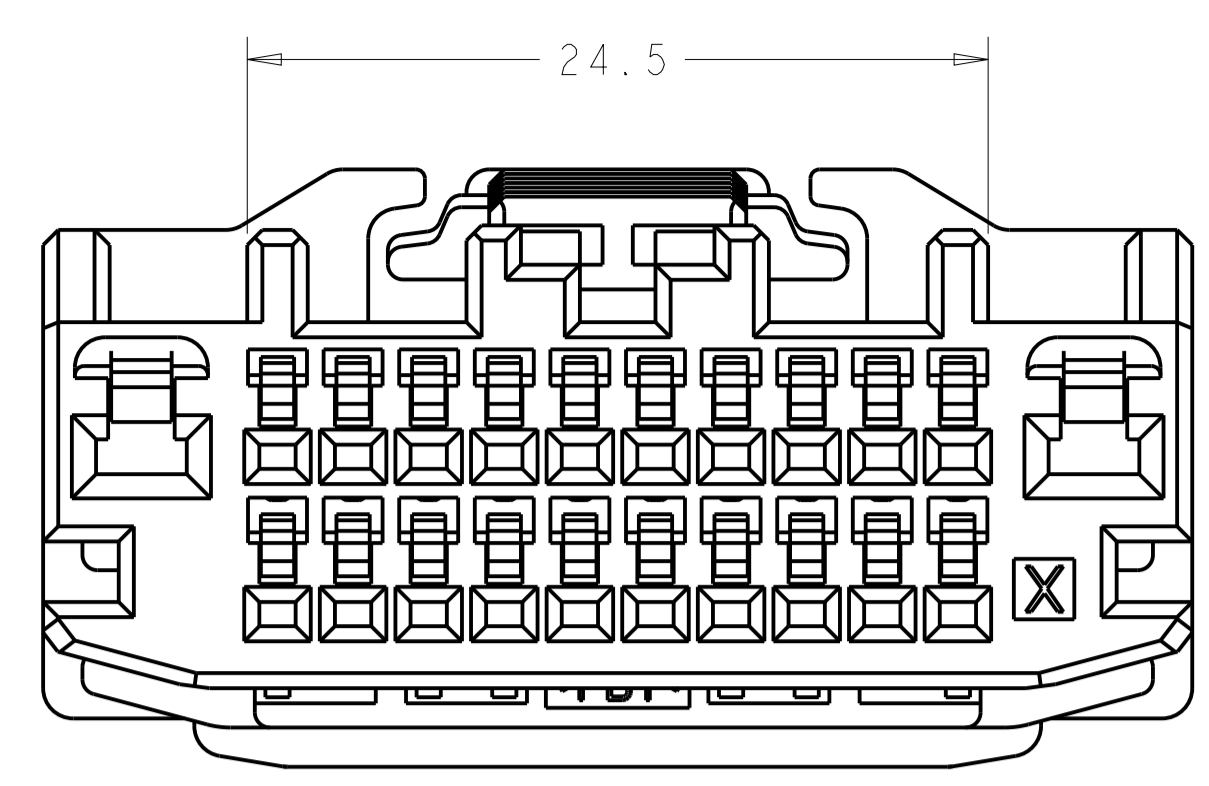

REVISIONS				
P.	LTM	DESCRIPTION	DATE	APVD
E		REVISED PER ECO-14-00xxxx	24JAN2014	DD SA

1438759-1  
KEY "B"  
WHITE

1438759-2  
KEY "C"  
BLACK

1438761-6  
KEY "A"  
GRAY

- APPLIED CONTACT PART NUMBERS:  
175265 TIN PLATING, 040 CONTACT  
175266 SELECT GOLD PLATING, 040 CONTACT  
1326030 TIN PLATING, 2.8 CONTACT
- LOCK PLATE SHOWN IN THE SHIPPING POSITION.
- VISUAL BLEMISHES MAY BE PRESENT ON EXTERNAL SURFACES DUE TO BULK PACKAGING METHODS. THESE BLEMISHES THAT DO NOT AFFECT CONNECTOR FORM, FIT, OR FUNCTION ARE CONSIDERED ACCEPTABLE.
- LOCK PLATE COMPONENT FORCES:  
INSERTION FORCE (SEATING): 75N MAX.  
REMOVAL FROM PLUG HOUSING: 15N MIN.

1.3±0.4  
LOCK PLATE TRAVEL

LOCK PLATE

PLUG HOUSING

COMPANY LOGO

SCALE 3:1

SCALE 3:1

-KEY "B" SHOWN-

GRAY	A	1438761-6
BLACK	C	1438759-2
WHITE	B	1438759-1
COLOR	KEY	PART NUMBER

THIS DRAWING IS A CONTROLLED DOCUMENT.		OWN: M. HITCHCOCK 16SEP2004	
DIMENSIONS: mm		CHK: G. MARTIN 16SEP2004	
TOLERANCES UNLESS OTHERWISE SPECIFIED:		APVD: T. MEHAFFEY 16SEP2004	
0 PLC ± 1 PLC ±0.3 2 PLC ±0.1 3 PLC ± 4 PLC ± ANGLES ±°		PRODUCT SPEC: 108-2217 APPLICATION SPEC: 114-13158 WEIGHT: - Customer Drawing	
MATERIAL: PBT		SIZE: A100779	NAME: PLUG ASSEMBLY, 22-WAY HYBRID 040/2.8 CAGE CODE: 1438759 SCALE: 4:1 SHEET 1 OF 1 REV E