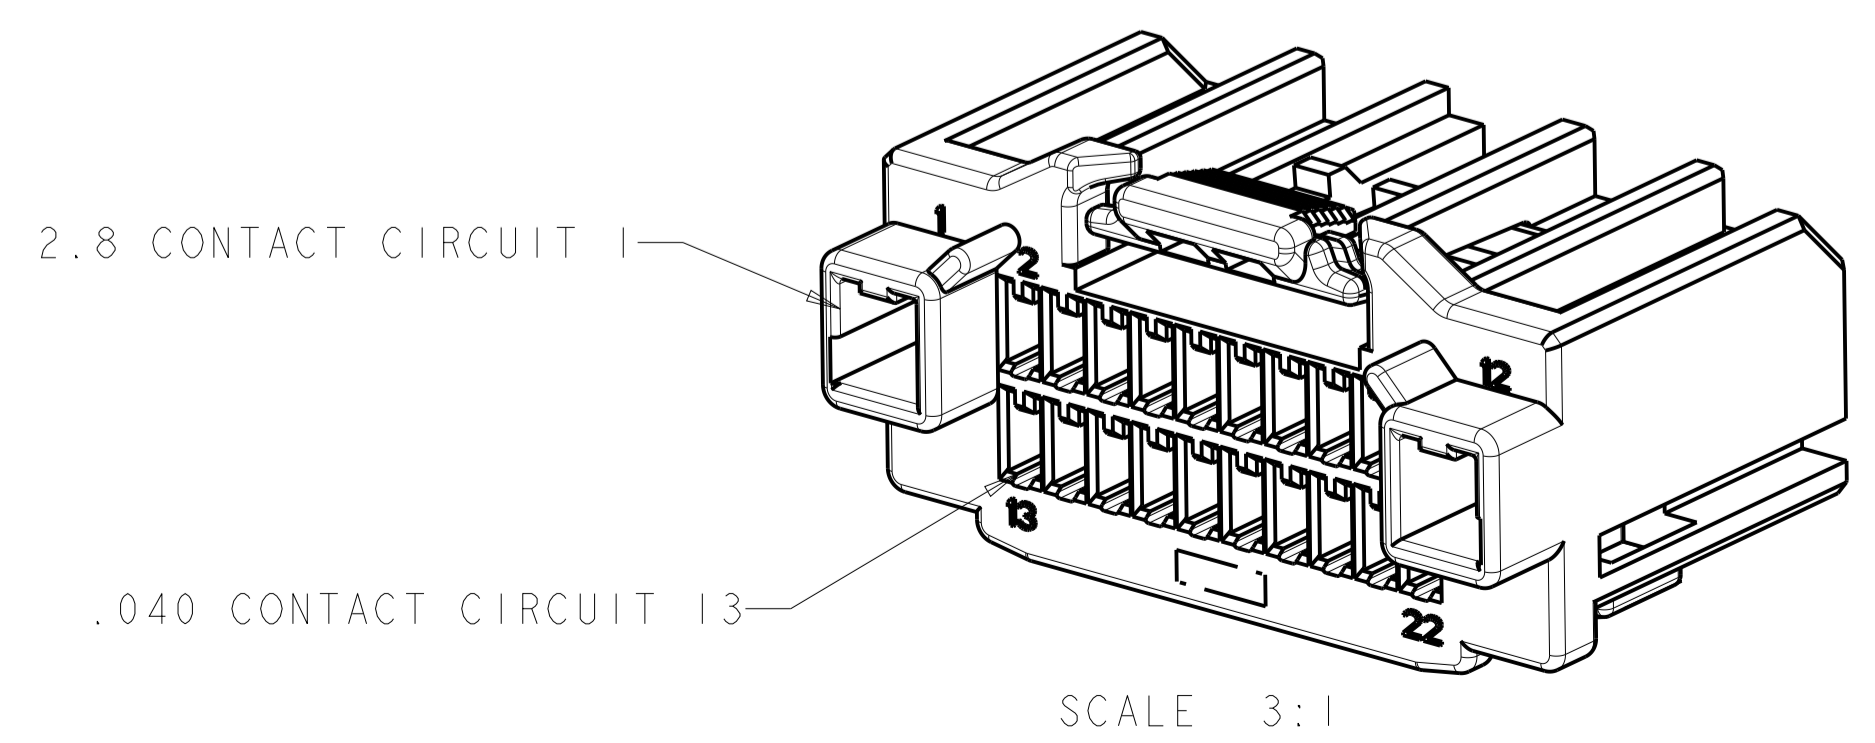

REVISIONS				
P.	LTM	DESCRIPTION	DATE	APVD
E		REVISED PER ECO-14-00xxxx	24JAN2014	DD SA

1438759-1  
KEY "B"  
WHITE

1438759-2  
KEY "C"  
BLACK

1438761-6  
KEY "A"  
GRAY

- APPLIED CONTACT PART NUMBERS:  
175265 TIN PLATING, 040 CONTACT  
175266 SELECT GOLD PLATING, 040 CONTACT  
1326030 TIN PLATING, 2.8 CONTACT
- LOCK PLATE SHOWN IN THE SHIPPING POSITION.
- VISUAL BLEMISHES MAY BE PRESENT ON EXTERNAL SURFACES DUE TO BULK PACKAGING METHODS. THESE BLEMISHES THAT DO NOT AFFECT CONNECTOR FORM, FIT, OR FUNCTION ARE CONSIDERED ACCEPTABLE.
- LOCK PLATE COMPONENT FORCES:  
INSERTION FORCE (SEATING): 75N MAX.  
REMOVAL FROM PLUG HOUSING: 15N MIN.

1.3±0.4  
LOCK PLATE TRAVEL

LOCK PLATE

PLUG HOUSING

COMPANY LOGO

SCALE 3:1

SCALE 3:1

-KEY "B" SHOWN-

GRAY	A	1438761-6
BLACK	C	1438759-2
WHITE	B	1438759-1
COLOR	KEY	PART NUMBER

THIS DRAWING IS A CONTROLLED DOCUMENT.		OWN: M. HITCHCOCK 16SEP2004	
DIMENSIONS: mm		CHK: G. MARTIN 16SEP2004	
TOLERANCES UNLESS OTHERWISE SPECIFIED:		APVD: T. MEHAFFEY 16SEP2004	
0 PLC ± 1 PLC ±0.3 2 PLC ±0.1 3 PLC ± 4 PLC ± ANGLES ±°		PRODUCT SPEC: 108-2217 APPLICATION SPEC: 114-13158 WEIGHT: - Customer Drawing	
MATERIAL: PBT		SIZE: A100779	NAME: PLUG ASSEMBLY, 22-WAY HYBRID 040/2.8 CAGE CODE: 1438759 SCALE: 4:1 SHEET 1 OF 1 REV E