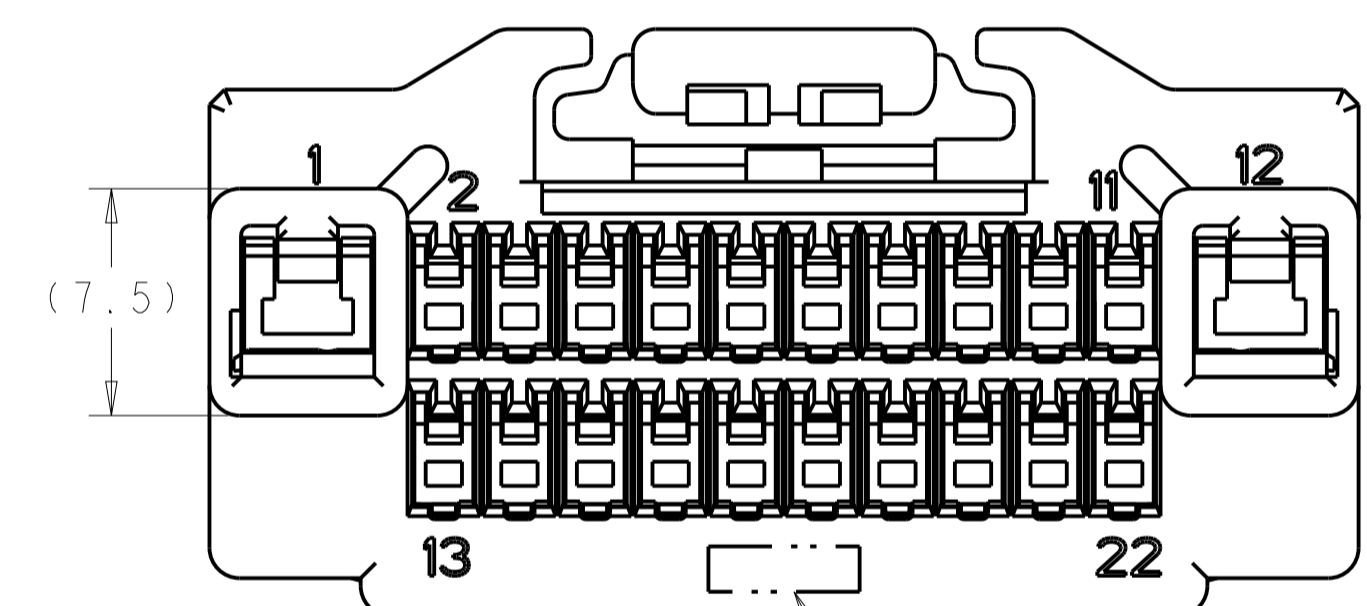

REVISIONS				
P.	LTM	DESCRIPTION	DATE	APVD
E		REVISED PER ECO-14-00xxxx	24JAN2014	DD SA

1438759-1  
KEY "B"  
WHITE

1438759-2  
KEY "C"  
BLACK

1438761-6  
KEY "A"  
GRAY

- APPLIED CONTACT PART NUMBERS:  
175265 TIN PLATING, 040 CONTACT  
175266 SELECT GOLD PLATING, 040 CONTACT  
1326030 TIN PLATING, 2.8 CONTACT
- LOCK PLATE SHOWN IN THE SHIPPING POSITION.
- VISUAL BLEMISHES MAY BE PRESENT ON EXTERNAL SURFACES DUE TO BULK PACKAGING METHODS. THESE BLEMISHES THAT DO NOT AFFECT CONNECTOR FORM, FIT, OR FUNCTION ARE CONSIDERED ACCEPTABLE.
- LOCK PLATE COMPONENT FORCES:  
INSERTION FORCE (SEATING): 75N MAX.  
REMOVAL FROM PLUG HOUSING: 15N MIN.

1.3±0.4  
LOCK PLATE TRAVEL

LOCK PLATE

PLUG HOUSING

COMPANY LOGO

SCALE 3:1

SCALE 3:1

-KEY "B" SHOWN-

GRAY	A	1438761-6
BLACK	C	1438759-2
WHITE	B	1438759-1
COLOR	KEY	PART NUMBER

THIS DRAWING IS A CONTROLLED DOCUMENT.		OWN: M. HITCHCOCK 16SEP2004	
DIMENSIONS: mm		CHK: G. MARTIN 16SEP2004	
TOLERANCES UNLESS OTHERWISE SPECIFIED:		APVD: T. MEHAFFEY 16SEP2004	
0 PLC ± 1 PLC ±0.3 2 PLC ±0.1 3 PLC ± 4 PLC ± ANGLES ±°		PRODUCT SPEC: 108-2217 APPLICATION SPEC: 114-13158 WEIGHT: - Customer Drawing	
MATERIAL: PBT		SIZE: A100779	NAME: PLUG ASSEMBLY, 22-WAY HYBRID 040/2.8 CAGE CODE: 1438759 SCALE: 4:1 SHEET 1 OF 1 REV E