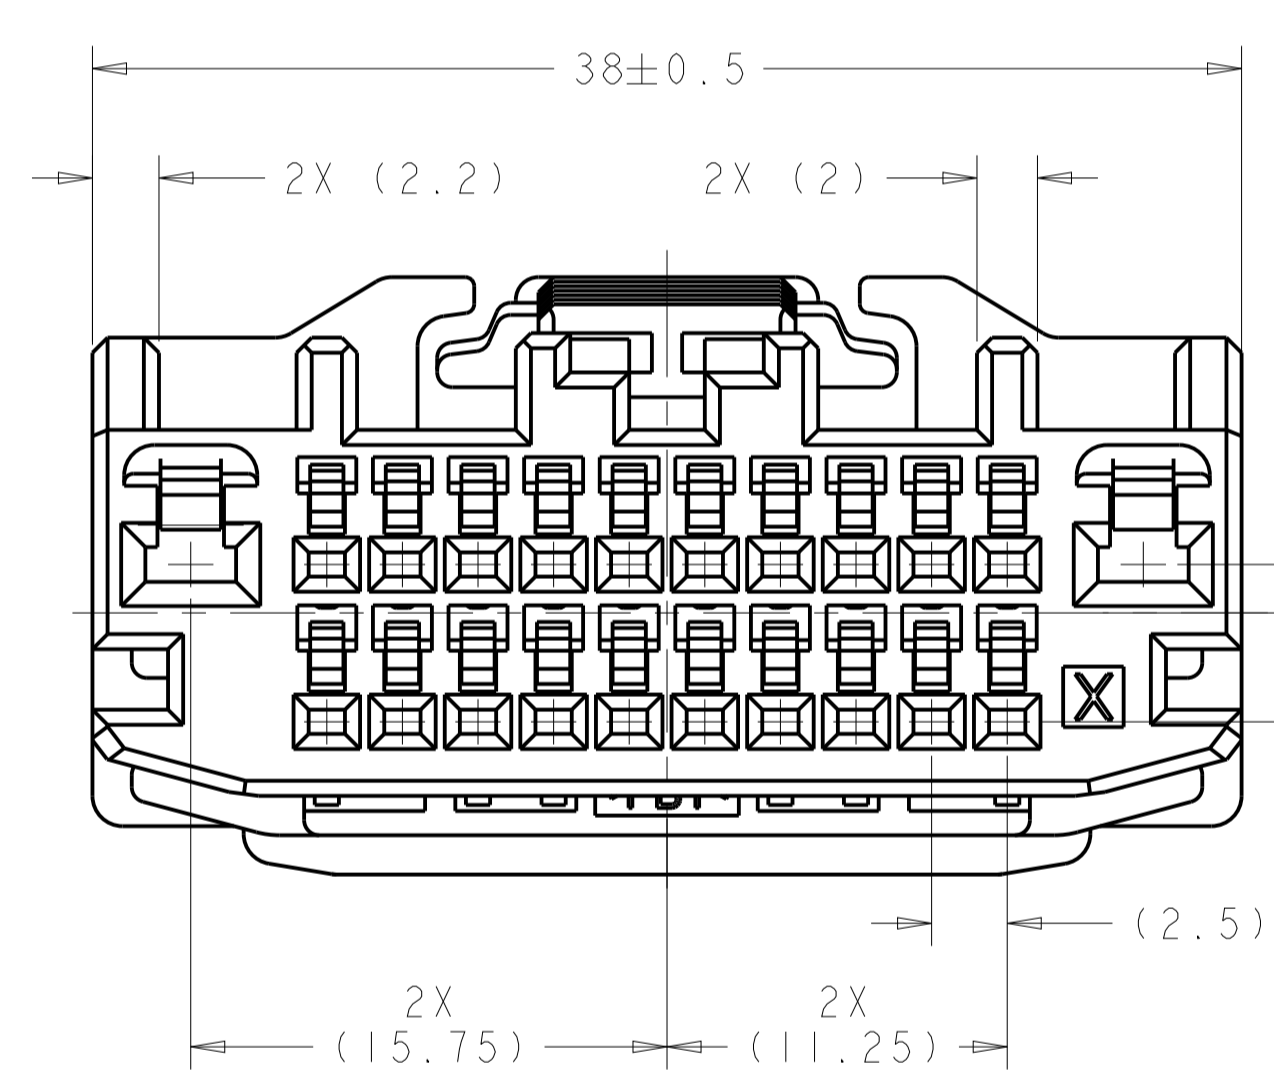

REVISIONS				
P.	LTM	DESCRIPTION	DATE	APVD
E		REVISED PER ECO-14-00xxxx	24JAN2014	DD SA

1438759-1  
KEY "B"  
WHITE

1438759-2  
KEY "C"  
BLACK

1438761-6  
KEY "A"  
GRAY

- APPLIED CONTACT PART NUMBERS:  
175265 TIN PLATING, 040 CONTACT  
175266 SELECT GOLD PLATING, 040 CONTACT  
1326030 TIN PLATING, 2.8 CONTACT
- LOCK PLATE SHOWN IN THE SHIPPING POSITION.
- VISUAL BLEMISHES MAY BE PRESENT ON EXTERNAL SURFACES DUE TO BULK PACKAGING METHODS. THESE BLEMISHES THAT DO NOT AFFECT CONNECTOR FORM, FIT, OR FUNCTION ARE CONSIDERED ACCEPTABLE.
- LOCK PLATE COMPONENT FORCES:  
INSERTION FORCE (SEATING): 75N MAX.  
REMOVAL FROM PLUG HOUSING: 15N MIN.

1.3±0.4  
LOCK PLATE TRAVEL

LOCK PLATE

PLUG HOUSING

COMPANY LOGO

SCALE 3:1

SCALE 3:1

-KEY "B" SHOWN-

GRAY	A	1438761-6
BLACK	C	1438759-2
WHITE	B	1438759-1
COLOR	KEY	PART NUMBER

THIS DRAWING IS A CONTROLLED DOCUMENT.		OWN: M. HITCHCOCK 16SEP2004	
DIMENSIONS: mm		CHK: G. MARTIN 16SEP2004	
TOLERANCES UNLESS OTHERWISE SPECIFIED:		APVD: T. MEHAFFEY 16SEP2004	
0 PLC ± 1 PLC ±0.3 2 PLC ±0.1 3 PLC ± 4 PLC ± ANGLES ±°		PRODUCT SPEC: 108-2217 APPLICATION SPEC: 114-13158 WEIGHT: - Customer Drawing	
MATERIAL: PBT		SIZE: A100779	NAME: PLUG ASSEMBLY, 22-WAY HYBRID 040/2.8 CAGE CODE: 1438759 SCALE: 4:1 SHEET 1 OF 1 REV E