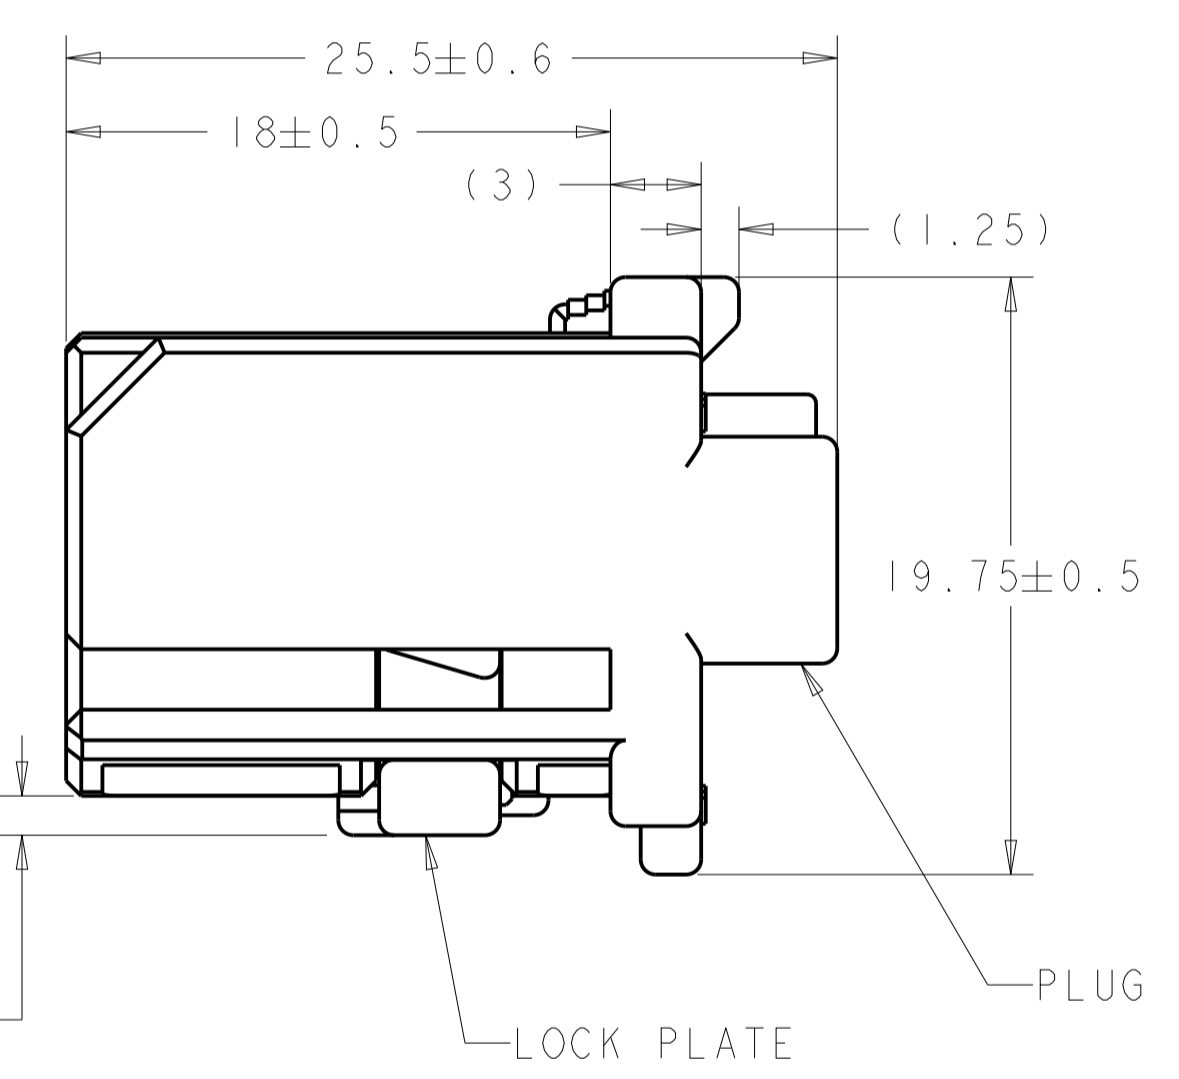

REVISIONS				
P.	LTM	DESCRIPTION	DATE	APVD
E		REVISED PER ECO-14-00xxxx	24JAN2014	DD SA

1438759-1  
KEY "B"  
WHITE

1438759-2  
KEY "C"  
BLACK

1438761-6  
KEY "A"  
GRAY

- APPLIED CONTACT PART NUMBERS:  
175265 TIN PLATING, 040 CONTACT  
175266 SELECT GOLD PLATING, 040 CONTACT  
1326030 TIN PLATING, 2.8 CONTACT
- LOCK PLATE SHOWN IN THE SHIPPING POSITION.
- VISUAL BLEMISHES MAY BE PRESENT ON EXTERNAL SURFACES DUE TO BULK PACKAGING METHODS. THESE BLEMISHES THAT DO NOT AFFECT CONNECTOR FORM, FIT, OR FUNCTION ARE CONSIDERED ACCEPTABLE.
- LOCK PLATE COMPONENT FORCES:  
INSERTION FORCE (SEATING): 75N MAX.  
REMOVAL FROM PLUG HOUSING: 15N MIN.

1.3±0.4  
LOCK PLATE TRAVEL

LOCK PLATE

PLUG HOUSING

COMPANY LOGO

SCALE 3:1

SCALE 3:1

-KEY "B" SHOWN-

GRAY	A	1438761-6
BLACK	C	1438759-2
WHITE	B	1438759-1
COLOR	KEY	PART NUMBER

THIS DRAWING IS A CONTROLLED DOCUMENT.		OWN: M. HITCHCOCK 16SEP2004	
DIMENSIONS: mm		CHK: G. MARTIN 16SEP2004	
TOLERANCES UNLESS OTHERWISE SPECIFIED:		APVD: T. MEHAFFEY 16SEP2004	
0 PLC ± 1 PLC ±0.3 2 PLC ±0.1 3 PLC ± 4 PLC ± ANGLES ±°		PRODUCT SPEC: 108-2217 APPLICATION SPEC: 114-13158 WEIGHT: - Customer Drawing	
MATERIAL: PBT		SIZE: A100779	NAME: PLUG ASSEMBLY, 22-WAY HYBRID 040/2.8 CAGE CODE: 1438759 SCALE: 4:1 SHEET 1 OF 1 REV E