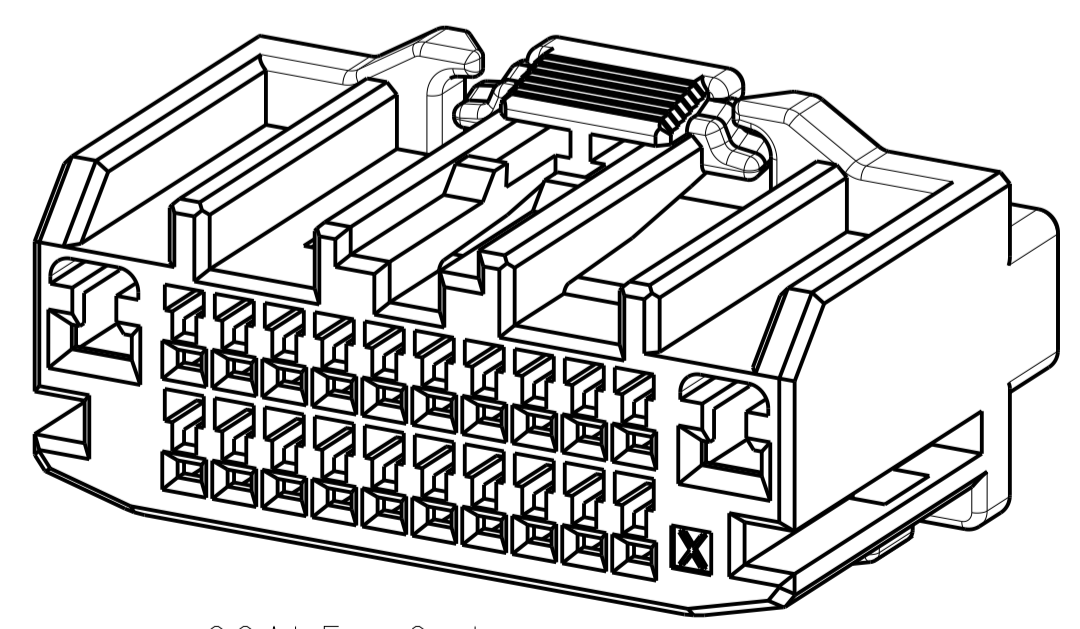

REVISIONS				
P.	LTM	DESCRIPTION	DATE	APVD
E		REVISED PER ECO-14-00xxxx	24JAN2014	DD SA

1438759-1  
KEY "B"  
WHITE

1438759-2  
KEY "C"  
BLACK

1438761-6  
KEY "A"  
GRAY

- APPLIED CONTACT PART NUMBERS:  
175265 TIN PLATING, 040 CONTACT  
175266 SELECT GOLD PLATING, 040 CONTACT  
1326030 TIN PLATING, 2.8 CONTACT
- LOCK PLATE SHOWN IN THE SHIPPING POSITION.
- VISUAL BLEMISHES MAY BE PRESENT ON EXTERNAL SURFACES DUE TO BULK PACKAGING METHODS. THESE BLEMISHES THAT DO NOT AFFECT CONNECTOR FORM, FIT, OR FUNCTION ARE CONSIDERED ACCEPTABLE.
- LOCK PLATE COMPONENT FORCES:  
INSERTION FORCE (SEATING): 75N MAX.  
REMOVAL FROM PLUG HOUSING: 15N MIN.

1.3±0.4  
LOCK PLATE TRAVEL

LOCK PLATE

PLUG HOUSING

COMPANY LOGO

SCALE 3:1

SCALE 3:1

-KEY "B" SHOWN-

GRAY	A	1438761-6
BLACK	C	1438759-2
WHITE	B	1438759-1
COLOR	KEY	PART NUMBER

THIS DRAWING IS A CONTROLLED DOCUMENT.		OWN: M. HITCHCOCK 16SEP2004	
DIMENSIONS: mm		CHK: G. MARTIN 16SEP2004	
TOLERANCES UNLESS OTHERWISE SPECIFIED:		APVD: T. MEHAFFEY 16SEP2004	
0 PLC ± 1 PLC ±0.3 2 PLC ±0.1 3 PLC ± 4 PLC ± ANGLES ±°		PRODUCT SPEC: 108-2217 APPLICATION SPEC: 114-13158 WEIGHT: - Customer Drawing	
MATERIAL: PBT		SIZE: A100779	NAME: PLUG ASSEMBLY, 22-WAY HYBRID 040/2.8 CAGE CODE: 1438759 SCALE: 4:1 SHEET 1 OF 1 REV E