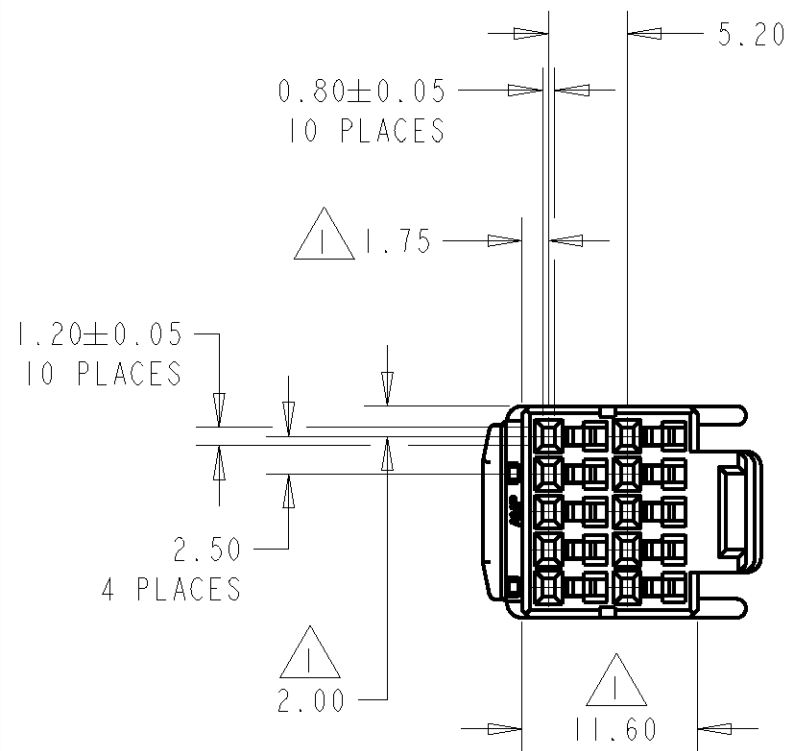

4

3

2

1

THIS DRAWING IS UNPUBLISHED. RELEASED FOR PUBLICATION .19
 © COPYRIGHT 20 BY AMP INCORPORATED. ALL RIGHTS RESERVED.

LOC	DIST	REVISIONS			
P	LTR	DESCRIPTION	DATE	DWN	APVD
FX	55	O	RELEASED PER 0K80-0336-04	08OCT2004	AG RMC
		A	REVISED PER 0K80-0401-04	21OCT2004	AG RMC
		B	REVISED PER EC 0K80-0036-05	24FEB2005	RGV RMC
		BI	REVISED PER ECR 05-001202	05MAR2007	DLD RMC

△ MUST BE KEPT BETWEEN [-T-] AND 2.00mm FROM [-T-]

2. APPLIED CONTACT PART NUMBERS:
 175265 TIN PLATING
 175266 SELECT GOLD PLATING.

WHITE	BLACK	1438794-2
WHITE	NATURAL	1438794-1
LOCK PLATE COLOR	HOUSING COLOR	PART NUMBER

THIS DRAWING IS A CONTROLLED DOCUMENT FOR AMP INCORPORATED. IT IS SUBJECT TO CHANGE AND THE CONTROLLING ENGINEERING ORGANIZATION SHOULD BE CONTACTED FOR THE LATEST REVISION.		DWN AJ GRAFF 08OCT04	AMP Tyco Electronics Harrisburg, PA 17105-3608	
DIMENSIONS: mm		CHK R COOPER 08OCT04		
TOLERANCES UNLESS OTHERWISE SPECIFIED: 0 PLC ±- 1 PLC ±0.3 2 PLC ±0.15 3 PLC ±- 4 PLC ±- ANGLES ±1°		APVD R COOPER 08OCT04	NAME 040 MULTILOCK, 10 POSITION, PLUG ASSEMBLY, WITH LOCK PLATE, KEY B	
MATERIAL PBT		PRODUCT SPEC 108-5342	APPLICATION SPEC -	RESTRICTED TO -
FINISH -		WEIGHT -	SIZE A3	CAGE CODE 00779
CUSTOMER DRAWING		SCALE 2:1	DRAWING NO C=1438794	SHEET 1
			OF 1	REV BI