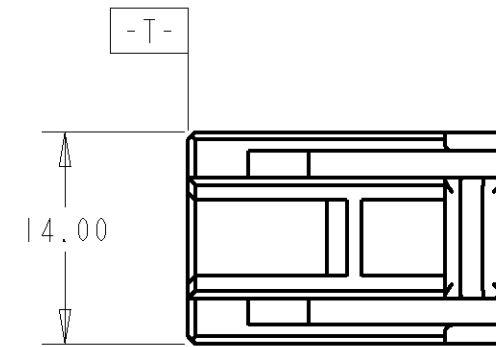

△ MUST BE KEPT BETWEEN [-T-] AND 2.00mm FROM [-T-]

2. APPLIED CONTACT PART NUMBERS:
 175265 TIN PLATING
 175266 SELECT GOLD PLATING.

WHITE	BLACK	1438794-2
WHITE	NATURAL	1438794-1
LOCK PLATE COLOR	HOUSING COLOR	PART NUMBER

THIS DRAWING IS A CONTROLLED DOCUMENT FOR AMP INCORPORATED. IT IS SUBJECT TO CHANGE AND THE CONTROLLING ENGINEERING ORGANIZATION SHOULD BE CONTACTED FOR THE LATEST REVISION.		DWN AJ GRAFF 08OCT04	AMP Tyco Electronics Harrisburg, PA 17105-3608	
DIMENSIONS: mm		CHK R COOPER 08OCT04		
TOLERANCES UNLESS OTHERWISE SPECIFIED: 0 PLC ±- 1 PLC ±0.3 2 PLC ±0.15 3 PLC ±- 4 PLC ±- ANGLES ±1°		APVD R COOPER 08OCT04	NAME 040 MULTILOCK, 10 POSITION, PLUG ASSEMBLY, WITH LOCK PLATE, KEY B	
MATERIAL PBT		PRODUCT SPEC 108-5342	APPLICATION SPEC -	RESTRICTED TO -
FINISH -		WEIGHT -	SIZE A3	CAGE CODE 00779
CUSTOMER DRAWING		SCALE 2:1	DRAWING NO C=1438794	SHEET 1
			OF 1	REV BI