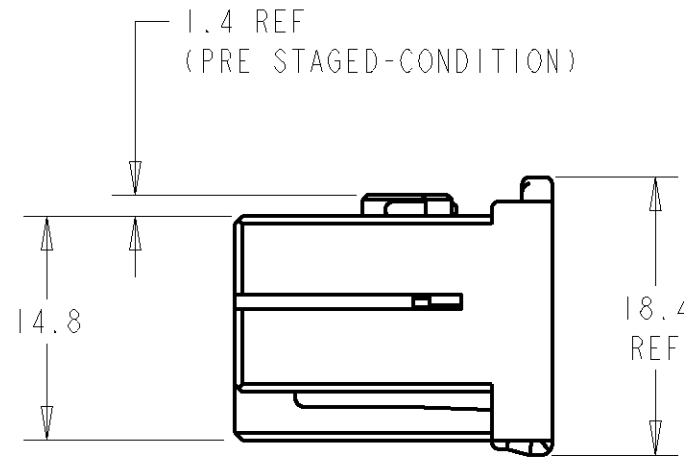

△ MUST BE KEPT BETWEEN [-T-] AND 2.00mm FROM [-T-]

2. APPLIED CONTACT PART NUMBERS:
 175265 TIN PLATING
 175266 SELECT GOLD PLATING.

WHITE	BLACK	1438794-2
WHITE	NATURAL	1438794-1
LOCK PLATE COLOR	HOUSING COLOR	PART NUMBER

THIS DRAWING IS A CONTROLLED DOCUMENT FOR AMP INCORPORATED. IT IS SUBJECT TO CHANGE AND THE CONTROLLING ENGINEERING ORGANIZATION SHOULD BE CONTACTED FOR THE LATEST REVISION.		DWN AJ GRAFF 08OCT04	AMP Tyco Electronics Harrisburg, PA 17105-3608	
DIMENSIONS: mm		CHK R COOPER 08OCT04		
TOLERANCES UNLESS OTHERWISE SPECIFIED: 0 PLC ±- 1 PLC ±0.3 2 PLC ±0.15 3 PLC ±- 4 PLC ±- ANGLES ±1°		APVD R COOPER 08OCT04	NAME 040 MULTILOCK, 10 POSITION, PLUG ASSEMBLY, WITH LOCK PLATE, KEY B	
MATERIAL PBT		PRODUCT SPEC 108-5342	APPLICATION SPEC -	RESTRICTED TO -
FINISH -		WEIGHT -	SIZE A3	CAGE CODE 00779
CUSTOMER DRAWING		SCALE 2:1	DRAWING NO C=1438794	SHEET 1
			OF 1	REV BI