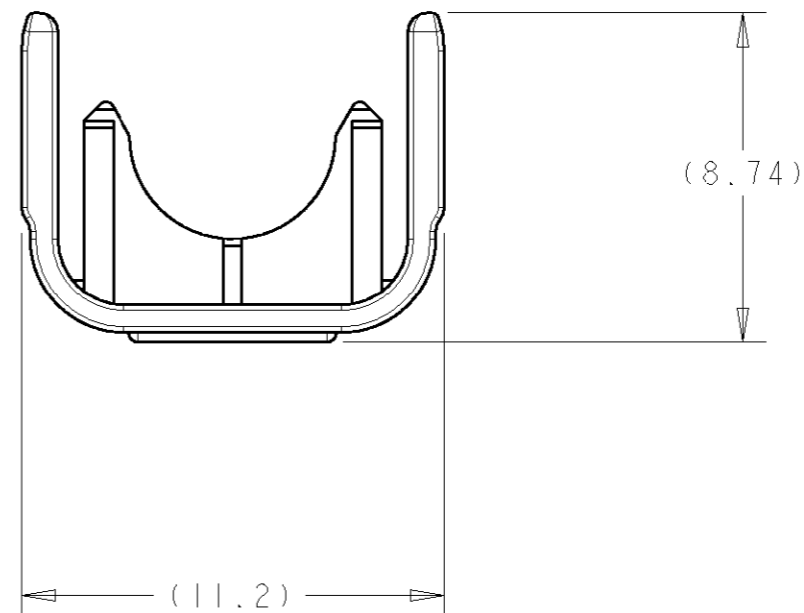

1 POLYESTER PBT, RED.

2. SEE INSTRUCTION SHEET 408-10028.

ISOMETRIC VIEW

1438888-1
PART NUMBER

<small>THIS DRAWING IS A CONTROLLED DOCUMENT FOR TYCO ELECTRONICS CORPORATION IT IS SUBJECT TO CHANGE AND THE CONTROLLING ENGINEERING ORGANIZATION SHOULD BE CONTACTED FOR THE LATEST REVISION.</small>		DWN D.J.HARDY 04JAN2006 CHR J.W.HALL 05JAN2006 APVD J.W.HALL 05JAN2006		tyco Tyco Electronics Electronics Harrisburg, PA 17105-3608	
DIMENSIONS: mm		TOLERANCES UNLESS OTHERWISE SPECIFIED: 0 PLC ±- 1 PLC ±- 2 PLC ±- 3 PLC ±- 4 PLC ±- ANGLES ±-		NAME LOCK, 1 POSITION, FAKRA, SMB	
		MATERIAL - 1		FINISH -	
PRODUCT SPEC -		APPLICATION SPEC 114-13157		SIZE A3 CAGE CODE 00779 DRAWING NO C-1438888 RESTRICTED TO -	
WEIGHT -		CUSTOMER DRAWING		SCALE 5:1 SHEET 1 OF 1 REV A	