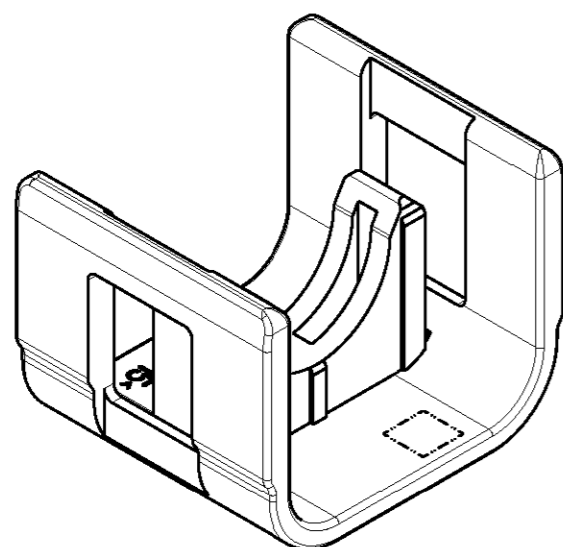

1 POLYESTER PBT, RED.

2. SEE INSTRUCTION SHEET 408-10028.

ISOMETRIC VIEW

1438888-1
PART NUMBER

<small>THIS DRAWING IS A CONTROLLED DOCUMENT FOR TYCO ELECTRONICS CORPORATION IT IS SUBJECT TO CHANGE AND THE CONTROLLING ENGINEERING ORGANIZATION SHOULD BE CONTACTED FOR THE LATEST REVISION.</small>		DWN D.J.HARDY 04JAN2006 CHR J.W.HALL 05JAN2006 APVD J.W.HALL 05JAN2006		tyco Tyco Electronics Electronics Harrisburg, PA 17105-3608	
DIMENSIONS: mm		TOLERANCES UNLESS OTHERWISE SPECIFIED: 0 PLC ±- 1 PLC ±- 2 PLC ±- 3 PLC ±- 4 PLC ±- ANGLES ±-		NAME LOCK, 1 POSITION, FAKRA, SMB	
		MATERIAL - 1		FINISH -	
PRODUCT SPEC -		APPLICATION SPEC 114-13157		SIZE A3 CAGE CODE 00779 DRAWING NO C-1438888 RESTRICTED TO -	
WEIGHT -		CUSTOMER DRAWING		SCALE 5:1 SHEET 1 OF 1 REV A	