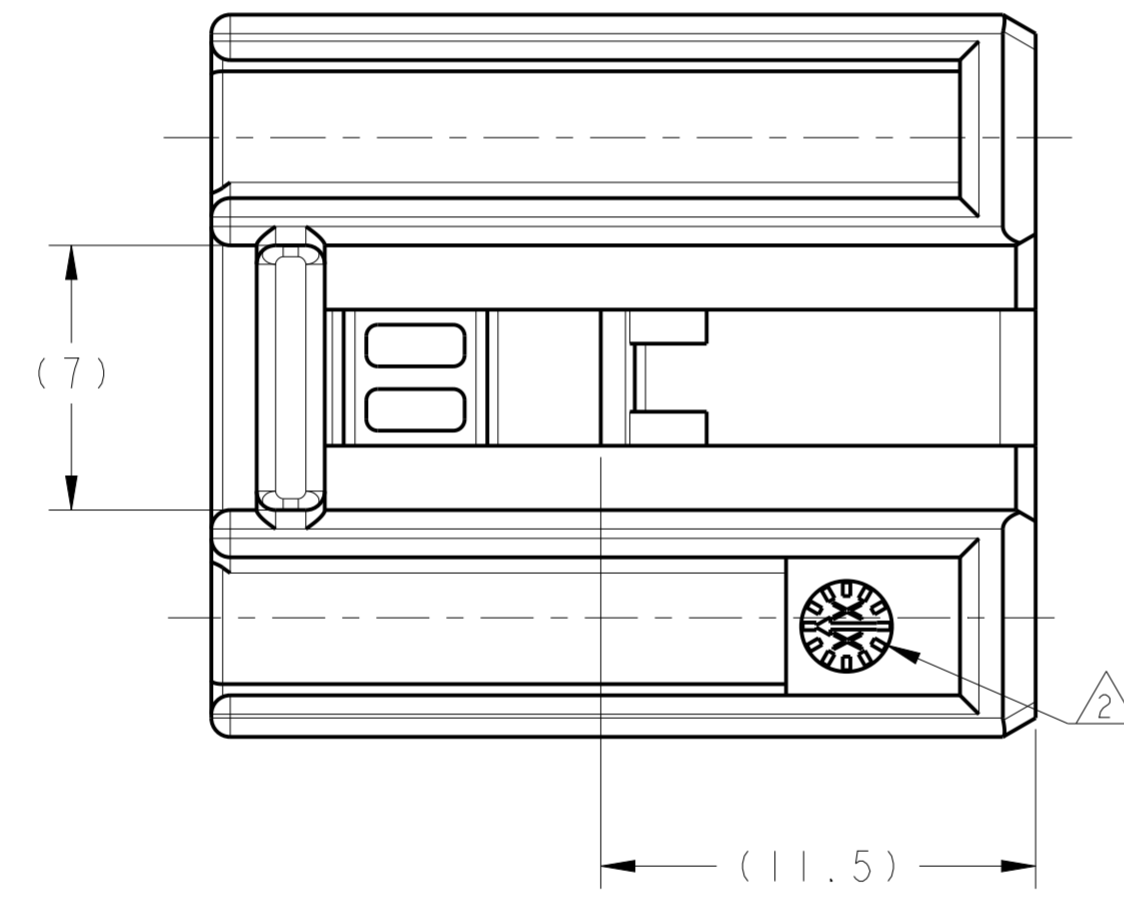

- NOTE(S):
- ① COMPANY LOGO & TE P/N 1438992
  - ② DATE CODE
  - ③ REVISION STATUS OF THE MOLD.
  - ④ MATERIAL IDENTIFICATION
  - ⑤ CAVITY NUMBER
  - ⑥ CIRCUIT IDENTIFICATION
  - 7. FOR THE CONNECTOR INTERFACE, SEE DRAWING 208-15621.
  - 8. CODING Z SHOWN
  - ⑨ PRELIMINARY, NOT RELEASED FOR PRODUCTION.
  - 10. COVER P/N 1379218-2 REQUIRED TO BE USED WITH THIS PART.

C	1438992-5	BLUE	
B	1438992-4	WHITE	
A	1438992-3	BLACK	⑨
NEUTRAL (Z)	1438992-2	WHITE	⑨
	1438992-1	BLACK	
KEY	TE P/N (REF. TE)	COLOR	

THIS DRAWING IS A CONTROLLED DOCUMENT.

DIMENSIONS: mm	TOLERANCES UNLESS OTHERWISE SPECIFIED: 0 PLC ± 1 PLC ± 2 PLC ± 3 PLC ± 4 PLC ± ANGLES ± FINISH -	DWN M. HITCHCOCK 21FEB2005	NAME 5-WAY (MOS 3W + MPQ 2W) SOCKET HOUSING
		CHK B. BUCHTER 21FEB2005	
MATERIAL PBT-GF10		APVD R. ADAMS 21FEB2005	SCALE 5:1 SHEET OF REV AI
CUSTOMER DRAWING		PRODUCT SPEC 108-15315	
		APPLICATION SPEC	
		WEIGHT 1.80g	