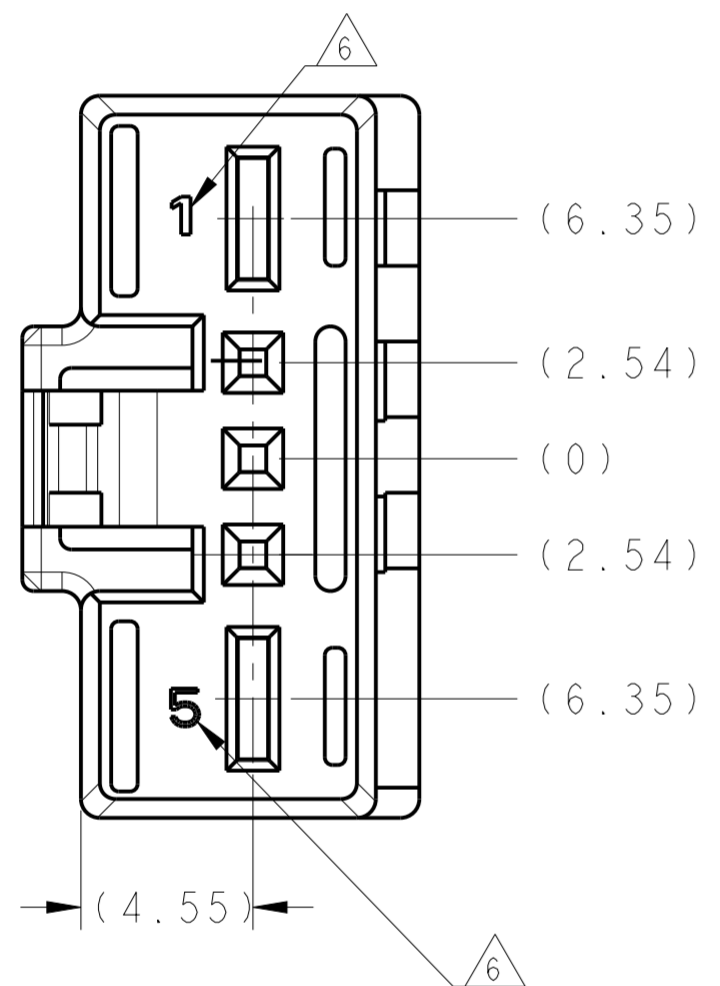

- NOTE(S):
- ① COMPANY LOGO & TE P/N 1438992
  - ② DATE CODE
  - ③ REVISION STATUS OF THE MOLD.
  - ④ MATERIAL IDENTIFICATION
  - ⑤ CAVITY NUMBER
  - ⑥ CIRCUIT IDENTIFICATION
  - 7. FOR THE CONNECTOR INTERFACE, SEE DRAWING 208-15621.
  - 8. CODING Z SHOWN
  - ⑨ PRELIMINARY, NOT RELEASED FOR PRODUCTION.
  - 10. COVER P/N 1379218-2 REQUIRED TO BE USED WITH THIS PART.

C	1438992-5	BLUE	
B	1438992-4	WHITE	
A	1438992-3	BLACK	⑨
NEUTRAL (Z)	1438992-2	WHITE	⑨
	1438992-1	BLACK	
KEY	TE P/N (REF. TE)	COLOR	

THIS DRAWING IS A CONTROLLED DOCUMENT.

DIMENSIONS: mm	TOLERANCES UNLESS OTHERWISE SPECIFIED: 0 PLC ± 1 PLC ± 2 PLC ± 3 PLC ± 4 PLC ± ANGLES ± FINISH -	DWN M. HITCHCOCK 21FEB2005	NAME 5-WAY (MOS 3W + MPQ 2W) SOCKET HOUSING
		CHK B. BUCHTER 21FEB2005	
MATERIAL PBT-GF10		APVD R. ADAMS 21FEB2005	SCALE 5:1 SHEET OF REV AI
CUSTOMER DRAWING		PRODUCT SPEC 108-15315	
		APPLICATION SPEC	
		WEIGHT 1.80g	