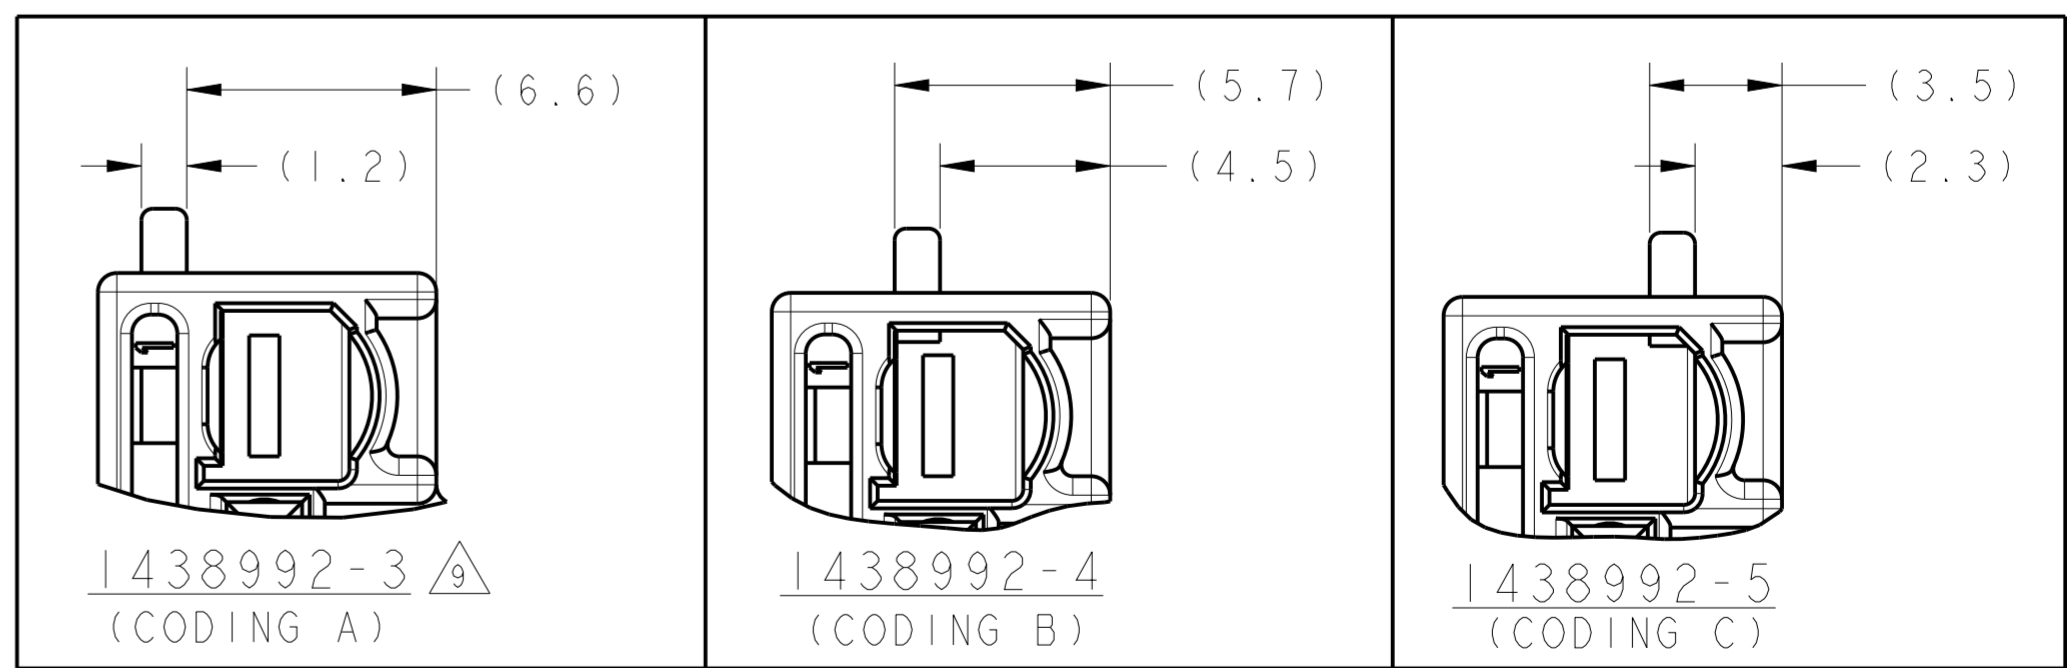

- NOTE(S):
- ① COMPANY LOGO & TE P/N 1438992
  - ② DATE CODE
  - ③ REVISION STATUS OF THE MOLD.
  - ④ MATERIAL IDENTIFICATION
  - ⑤ CAVITY NUMBER
  - ⑥ CIRCUIT IDENTIFICATION
  - 7. FOR THE CONNECTOR INTERFACE, SEE DRAWING 208-15621.
  - 8. CODING Z SHOWN
  - ⑨ PRELIMINARY, NOT RELEASED FOR PRODUCTION.
  - 10. COVER P/N 1379218-2 REQUIRED TO BE USED WITH THIS PART.

C	1438992-5	BLUE	
B	1438992-4	WHITE	
A	1438992-3	BLACK	⑨
NEUTRAL (Z)	1438992-2	WHITE	⑨
	1438992-1	BLACK	
KEY	TE P/N (REF. TE)	COLOR	

THIS DRAWING IS A CONTROLLED DOCUMENT.

DIMENSIONS: mm	TOLERANCES UNLESS OTHERWISE SPECIFIED: 0 PLC ± 1 PLC ± 2 PLC ± 3 PLC ± 4 PLC ± ANGLES ± FINISH -	DWN M. HITCHCOCK 21FEB2005	NAME 5-WAY (MOS 3W + MPQ 2W) SOCKET HOUSING
		CHK B. BUCHTER 21FEB2005	
MATERIAL PBT-GF10		APVD R. ADAMS 21FEB2005	SCALE 5:1 SHEET OF REV AI
CUSTOMER DRAWING		PRODUCT SPEC 108-15315	
		APPLICATION SPEC	
		WEIGHT 1.80g	