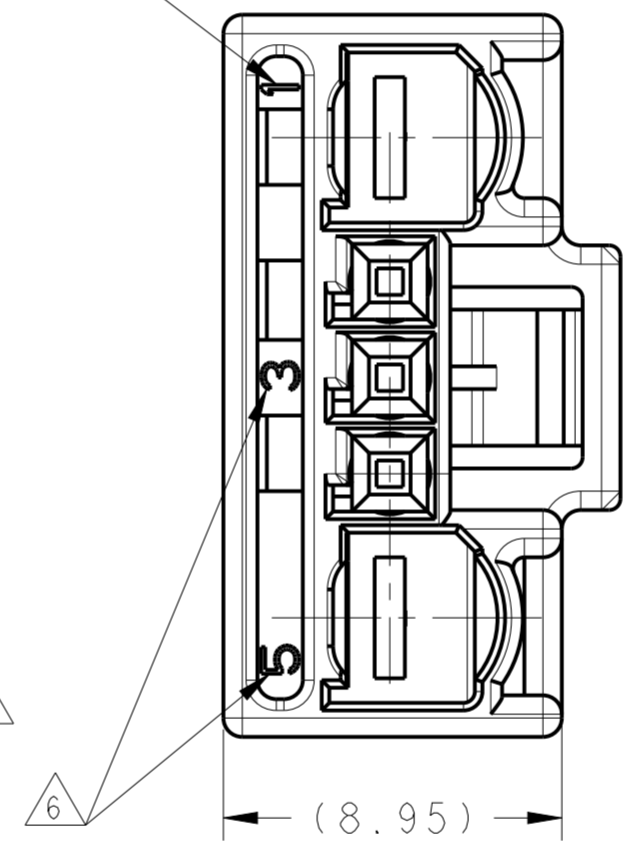

- NOTE(S):
- ① COMPANY LOGO & TE P/N 1438992
  - ② DATE CODE
  - ③ REVISION STATUS OF THE MOLD.
  - ④ MATERIAL IDENTIFICATION
  - ⑤ CAVITY NUMBER
  - ⑥ CIRCUIT IDENTIFICATION
  - 7. FOR THE CONNECTOR INTERFACE, SEE DRAWING 208-15621.
  - 8. CODING Z SHOWN
  - ⑨ PRELIMINARY, NOT RELEASED FOR PRODUCTION.
  - 10. COVER P/N 1379218-2 REQUIRED TO BE USED WITH THIS PART.

C	1438992-5	BLUE	
B	1438992-4	WHITE	
A	1438992-3	BLACK	⑨
NEUTRAL (Z)	1438992-2	WHITE	⑨
	1438992-1	BLACK	
KEY	TE P/N (REF. TE)	COLOR	

THIS DRAWING IS A CONTROLLED DOCUMENT.

DIMENSIONS: mm	TOLERANCES UNLESS OTHERWISE SPECIFIED: 0 PLC ± 1 PLC ± 2 PLC ± 3 PLC ± 4 PLC ± ANGLES ± FINISH -	DWN M. HITCHCOCK 21FEB2005	NAME 5-WAY (MOS 3W + MPQ 2W) SOCKET HOUSING
		CHK B. BUCHTER 21FEB2005	
MATERIAL PBT-GF10		APVD R. ADAMS 21FEB2005	SCALE 5:1 SHEET OF REV AI
CUSTOMER DRAWING		PRODUCT SPEC 108-15315	
		APPLICATION SPEC	
		WEIGHT 1.80g	