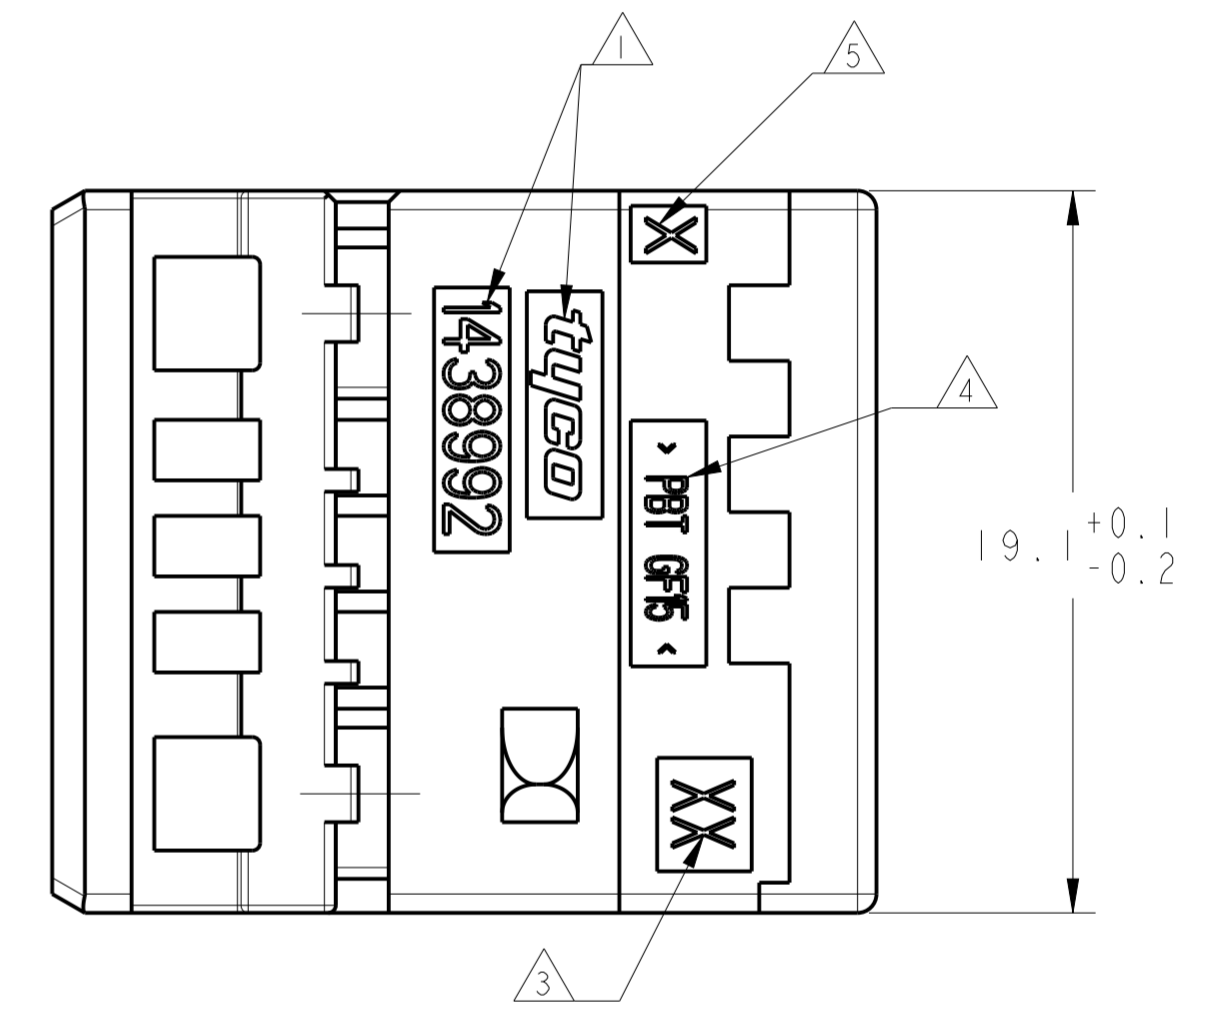

- NOTE(S):
- ① COMPANY LOGO & TE P/N 1438992
  - ② DATE CODE
  - ③ REVISION STATUS OF THE MOLD.
  - ④ MATERIAL IDENTIFICATION
  - ⑤ CAVITY NUMBER
  - ⑥ CIRCUIT IDENTIFICATION
  - 7. FOR THE CONNECTOR INTERFACE, SEE DRAWING 208-15621.
  - 8. CODING Z SHOWN
  - ⑨ PRELIMINARY, NOT RELEASED FOR PRODUCTION.
  - 10. COVER P/N 1379218-2 REQUIRED TO BE USED WITH THIS PART.

C	1438992-5	BLUE	
B	1438992-4	WHITE	
A	1438992-3	BLACK	⑨
NEUTRAL (Z)	1438992-2	WHITE	⑨
	1438992-1	BLACK	
KEY	TE P/N (REF. TE)	COLOR	

THIS DRAWING IS A CONTROLLED DOCUMENT.

DIMENSIONS: mm	TOLERANCES UNLESS OTHERWISE SPECIFIED: 0 PLC ± 1 PLC ± 2 PLC ± 3 PLC ± 4 PLC ± ANGLES ± FINISH -	DWN M. HITCHCOCK 21FEB2005	NAME 5-WAY (MOS 3W + MPQ 2W) SOCKET HOUSING
		CHK B. BUCHTER 21FEB2005	
MATERIAL PBT-GF10		APVD R. ADAMS 21FEB2005	SCALE 5:1 SHEET OF REV AI
CUSTOMER DRAWING		PRODUCT SPEC 108-15315	
		APPLICATION SPEC	
		WEIGHT 1.80g	