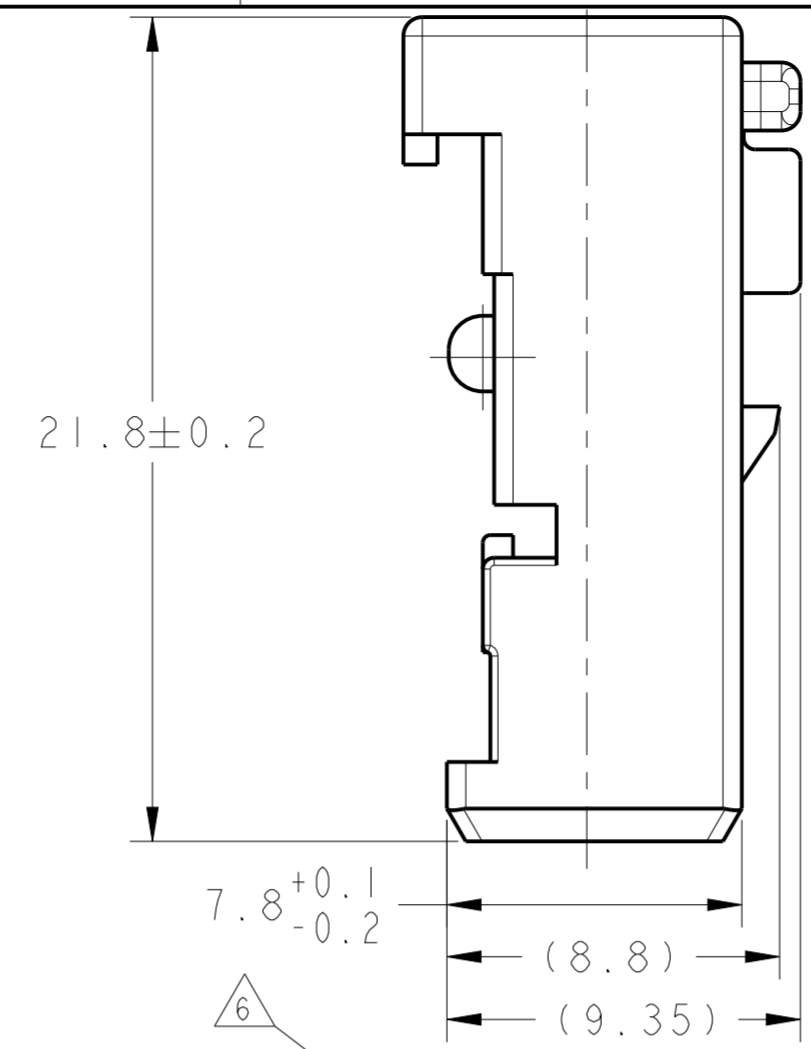

- NOTE(S):
- ① COMPANY LOGO & TE P/N 1438992
  - ② DATE CODE
  - ③ REVISION STATUS OF THE MOLD.
  - ④ MATERIAL IDENTIFICATION
  - ⑤ CAVITY NUMBER
  - ⑥ CIRCUIT IDENTIFICATION
  - 7. FOR THE CONNECTOR INTERFACE, SEE DRAWING 208-15621.
  - 8. CODING Z SHOWN
  - ⑨ PRELIMINARY, NOT RELEASED FOR PRODUCTION.
  - 10. COVER P/N 1379218-2 REQUIRED TO BE USED WITH THIS PART.

C	1438992-5	BLUE	
B	1438992-4	WHITE	
A	1438992-3	BLACK	⑨
NEUTRAL (Z)	1438992-2	WHITE	⑨
	1438992-1	BLACK	
KEY	TE P/N (REF. TE)	COLOR	

THIS DRAWING IS A CONTROLLED DOCUMENT.

DIMENSIONS: mm	TOLERANCES UNLESS OTHERWISE SPECIFIED: 0 PLC ± 1 PLC ± 2 PLC ± 3 PLC ± 4 PLC ± ANGLES ± FINISH -	DWN M. HITCHCOCK 21FEB2005	NAME 5-WAY (MOS 3W + MPQ 2W) SOCKET HOUSING
		CHK B. BUCHTER 21FEB2005	
MATERIAL PBT-GF10		APVD R. ADAMS 21FEB2005	SCALE 5:1 SHEET OF REV AI
CUSTOMER DRAWING		PRODUCT SPEC 108-15315	
		APPLICATION SPEC	
		WEIGHT 1.80g	