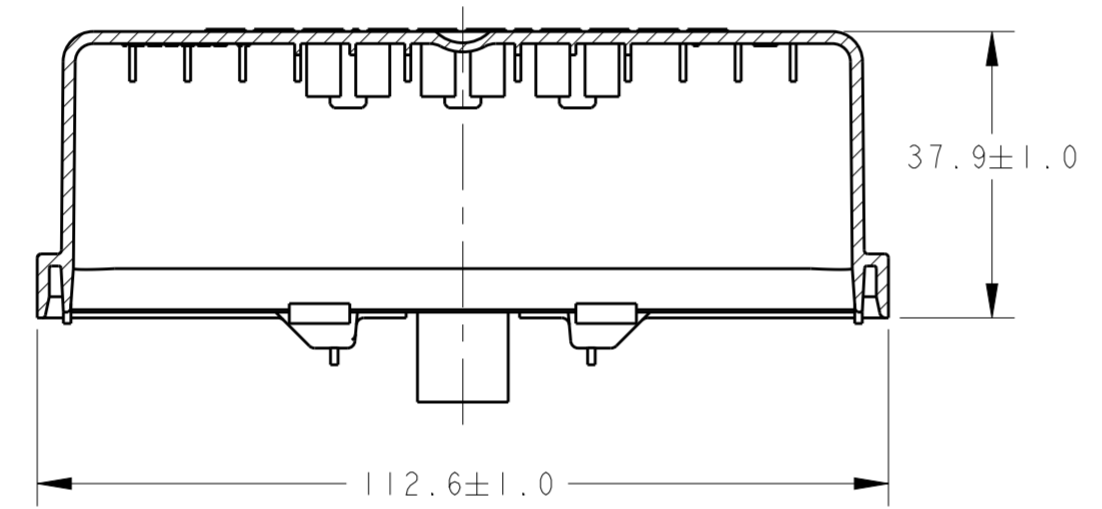

THIS DRAWING IS UNPUBLISHED. RELEASED FOR PUBLICATION 20
 © COPYRIGHT 20 ALL RIGHTS RESERVED.

REVISIONS				
P	LTR	DESCRIPTION	DATE	APVD
	A3	REVISED PER ECO-15-015644	01DEC2015	DD JS

- ① MATERIAL- PBT, BLACK
- ② SPARE MINI FUSE HOLDERS, 1443996-1 AND 1443996-3 ONLY.
- ③ TOPSIDE RAISED TEXT: "FUSIBLE/FUSE", 1443996-1 AND 1443996-2 ONLY.

SCALE 1:2
 NO TOPSIDE GRAPHICS
 1443996-3 AND 1443996-4

SCALE 1:2
 W/O FUSE HOLDER
 1443996-2 AND 1443996-4

SECTION B-B

SCALE 1:1
 1443996-1 SHOWN

COVER, 60 POS, W/O FUSE HOLDER, NO TOPSIDE GRAPHICS.	1443996-4
COVER, 60 POS, NO TOPSIDE GRAPHICS	1443996-3 ②
COVER, 60 POS, W/O FUSE HOLDER	1443996-2 ③
COVER, 60 POSITION	1443996-1 ② ③
DESCRIPTION	PART NUMBER

THIS DRAWING IS A CONTROLLED DOCUMENT.		DWN K BOYD 17MAY2005	TE Connectivity			
DIMENSIONS:		CHK K BOYD 17MAY2005				
TOLERANCES UNLESS OTHERWISE SPECIFIED:		APVD R MCCRAW 17MAY2005				
mm		NAME COVER, 60 POSITION				
0 PLC ±1	1 PLC ±0.25	PRODUCT SPEC	SIZE	CAGE CODE	DRAWING NO	RESTRICTED TO
2 PLC ±0.15	3 PLC ±	APPLICATION SPEC	A2	00779	C-1443996	-
4 PLC ±	ANGLES ±	WEIGHT	SCALE	SHEET	OF	REV
FINISH		CUSTOMER DRAWING	1:1	1	1	A3