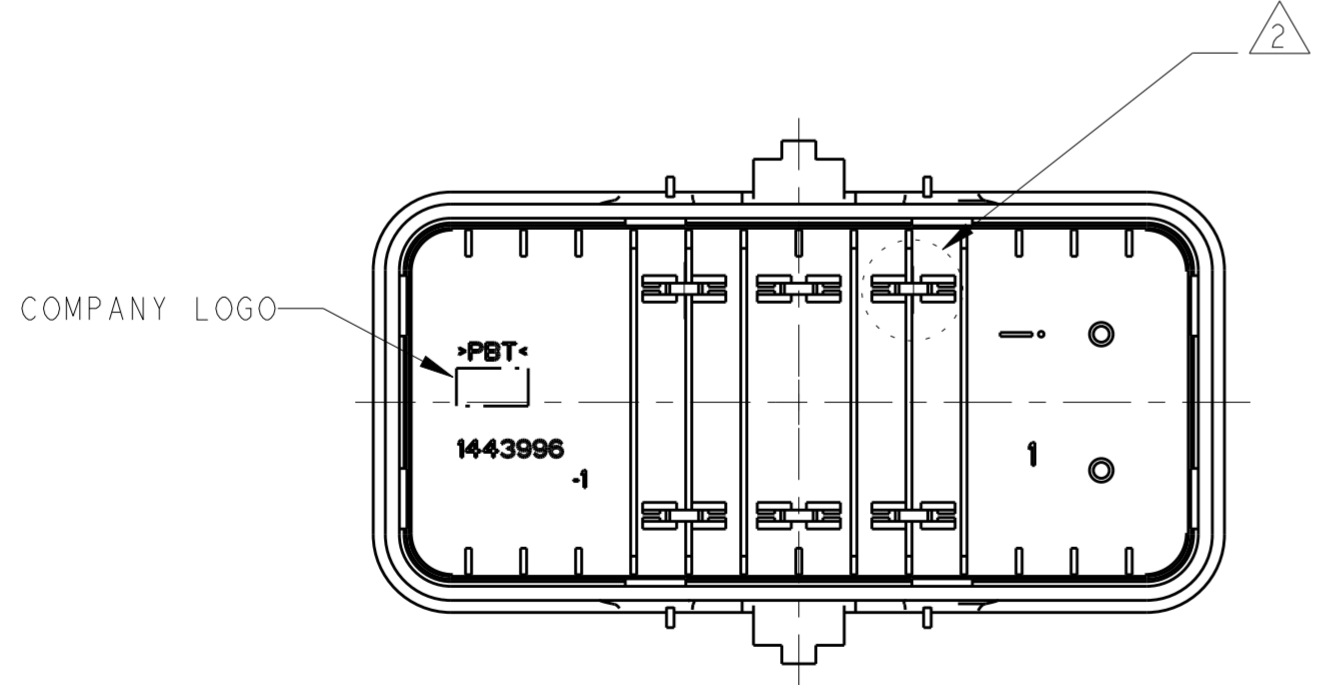

THIS DRAWING IS UNPUBLISHED. RELEASED FOR PUBLICATION 20
 © COPYRIGHT 20 ALL RIGHTS RESERVED.

REVISIONS				
P	LTR	DESCRIPTION	DATE	APVD
	A3	REVISED PER ECO-15-015644	01DEC2015	DD JS

- ① MATERIAL- PBT, BLACK
- ② SPARE MINI FUSE HOLDERS, 1443996-1 AND 1443996-3 ONLY.
- ③ TOPSIDE RAISED TEXT: "FUSIBLE/FUSE", 1443996-1 AND 1443996-2 ONLY.

SCALE 1:2
 NO TOPSIDE GRAPHICS
 1443996-3 AND 1443996-4

SCALE 1:2
 W/O FUSE HOLDER
 1443996-2 AND 1443996-4

SECTION B-B

SCALE 1:1
 1443996-1 SHOWN

COVER, 60 POS, W/O FUSE HOLDER, NO TOPSIDE GRAPHICS.	1443996-4
COVER, 60 POS, NO TOPSIDE GRAPHICS	1443996-3 ②
COVER, 60 POS, W/O FUSE HOLDER	1443996-2 ③
COVER, 60 POSITION	1443996-1 ② ③
DESCRIPTION	PART NUMBER

THIS DRAWING IS A CONTROLLED DOCUMENT.		DWN K BOYD 17MAY2005	TE Connectivity			
DIMENSIONS:		CHK K BOYD 17MAY2005				
TOLERANCES UNLESS OTHERWISE SPECIFIED:		APVD R MCCRAW 17MAY2005				
mm		NAME COVER, 60 POSITION				
0 PLC ±1	1 PLC ±0.25	PRODUCT SPEC	SIZE	CAGE CODE	DRAWING NO	RESTRICTED TO
2 PLC ±0.15	3 PLC ±	APPLICATION SPEC	A2	00779	C-1443996	-
4 PLC ±	ANGLES ±	WEIGHT	SCALE	SHEET	OF	REV
FINISH		CUSTOMER DRAWING	1:1	1	1	A3