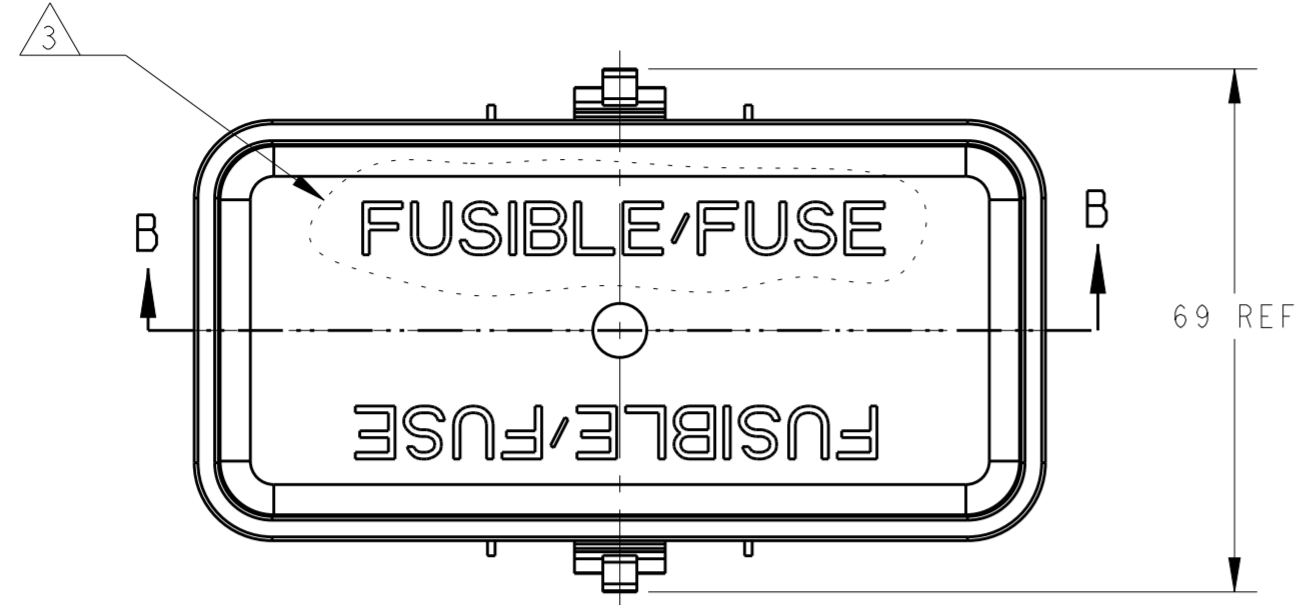

THIS DRAWING IS UNPUBLISHED. RELEASED FOR PUBLICATION 20
 © COPYRIGHT 20 ALL RIGHTS RESERVED.

REVISIONS				
P	LTR	DESCRIPTION	DATE	APVD
	A3	REVISED PER ECO-15-015644	01DEC2015	DD JS

- ① MATERIAL- PBT, BLACK
- ② SPARE MINI FUSE HOLDERS, 1443996-1 AND 1443996-3 ONLY.
- ③ TOPSIDE RAISED TEXT: "FUSIBLE/FUSE", 1443996-1 AND 1443996-2 ONLY.

SCALE 1:2
 NO TOPSIDE GRAPHICS
 1443996-3 AND 1443996-4

SCALE 1:2
 W/O FUSE HOLDER
 1443996-2 AND 1443996-4

SECTION B-B

SCALE 1:1
 1443996-1 SHOWN

COVER, 60 POS, W/O FUSE HOLDER, NO TOPSIDE GRAPHICS.	1443996-4
COVER, 60 POS, NO TOPSIDE GRAPHICS	1443996-3 ②
COVER, 60 POS, W/O FUSE HOLDER	1443996-2 ③
COVER, 60 POSITION	1443996-1 ② ③
DESCRIPTION	PART NUMBER

THIS DRAWING IS A CONTROLLED DOCUMENT.		DWN K BOYD 17MAY2005	TE Connectivity			
DIMENSIONS:		CHK K BOYD 17MAY2005				
TOLERANCES UNLESS OTHERWISE SPECIFIED:		APVD R MCCRAW 17MAY2005				
mm		NAME COVER, 60 POSITION				
0 PLC ±1	1 PLC ±0.25	PRODUCT SPEC	SIZE	CAGE CODE	DRAWING NO	RESTRICTED TO
2 PLC ±0.15	3 PLC ±	APPLICATION SPEC	A2	00779	C-1443996	-
4 PLC ±	ANGLES ±	WEIGHT	SCALE	SHEET	OF	REV
FINISH		CUSTOMER DRAWING	1:1	1	1	A3