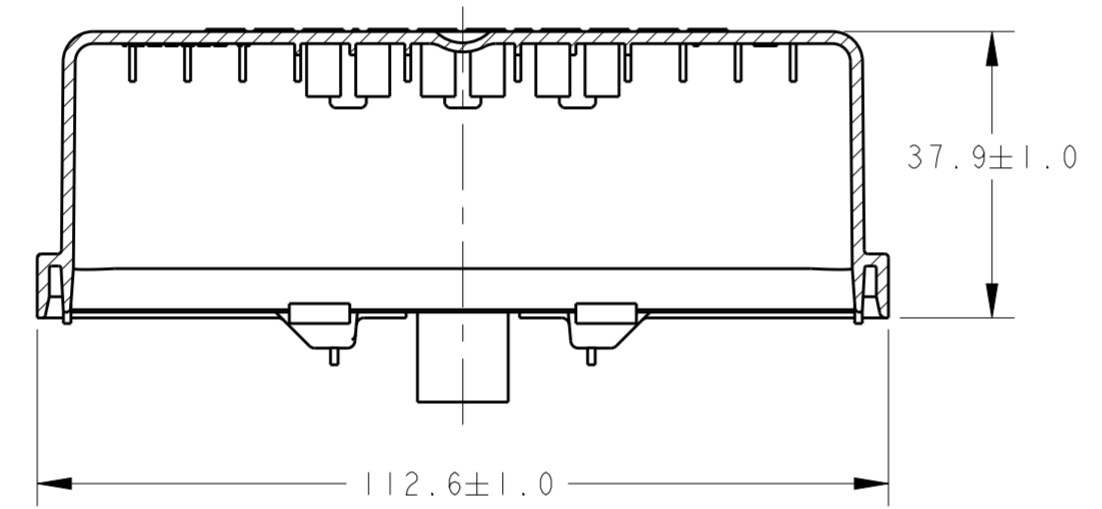

THIS DRAWING IS UNPUBLISHED. RELEASED FOR PUBLICATION 20
 © COPYRIGHT 20 ALL RIGHTS RESERVED.

REVISIONS				
P	LTR	DESCRIPTION	DATE	APVD
	A3	REVISED PER ECO-15-015644	01DEC2015	DD JS

- ① MATERIAL- PBT, BLACK
- ② SPARE MINI FUSE HOLDERS, 1443996-1 AND 1443996-3 ONLY.
- ③ TOPSIDE RAISED TEXT: "FUSIBLE/FUSE", 1443996-1 AND 1443996-2 ONLY.

SCALE 1:2
NO TOPSIDE GRAPHICS
1443996-3 AND 1443996-4

SCALE 1:2
W/O FUSE HOLDER
1443996-2 AND 1443996-4

SECTION B-B

SCALE 1:1
1443996-1 SHOWN

DESCRIPTION	PART NUMBER
COVER, 60 POS, W/O FUSE HOLDER, NO TOPSIDE GRAPHICS.	1443996-4
COVER, 60 POS, NO TOPSIDE GRAPHICS	1443996-3 ②
COVER, 60 POS, W/O FUSE HOLDER	1443996-2 ③
COVER, 60 POSITION	1443996-1 ② ③

THIS DRAWING IS A CONTROLLED DOCUMENT.		DWN K BOYD 17MAY2005	TE Connectivity			
DIMENSIONS:		CHK K BOYD 17MAY2005				
TOLERANCES UNLESS OTHERWISE SPECIFIED:		APVD R MCCRAW 17MAY2005				
mm		NAME COVER, 60 POSITION				
0 PLC ±1	1 PLC ±0.25	PRODUCT SPEC	SIZE	CAGE CODE	DRAWING NO	RESTRICTED TO
2 PLC ±0.15	3 PLC ±	APPLICATION SPEC	A2	00779	C-1443996	-
4 PLC ±	ANGLES ±	WEIGHT	SCALE	SHEET	OF	REV
FINISH		CUSTOMER DRAWING	1:1	1	1	A3