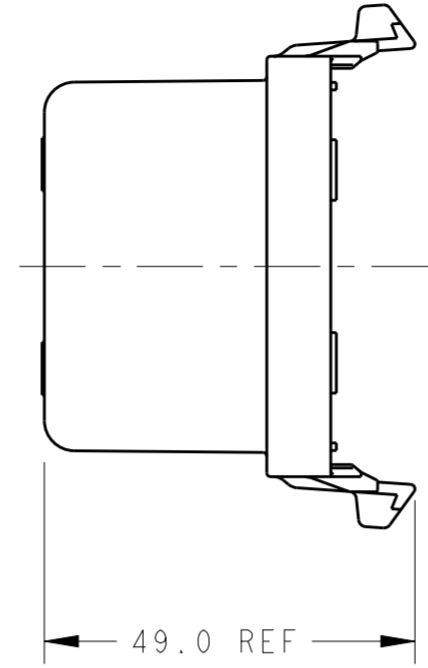

THIS DRAWING IS UNPUBLISHED. RELEASED FOR PUBLICATION 20
 © COPYRIGHT 20 ALL RIGHTS RESERVED.

REVISIONS				
P	LTR	DESCRIPTION	DATE	APVD
	A3	REVISED PER ECO-15-015644	01DEC2015	DD JS

- ① MATERIAL- PBT, BLACK
- ② SPARE MINI FUSE HOLDERS, 1443996-1 AND 1443996-3 ONLY.
- ③ TOPSIDE RAISED TEXT: "FUSIBLE/FUSE", 1443996-1 AND 1443996-2 ONLY.

SCALE 1:2
NO TOPSIDE GRAPHICS
1443996-3 AND 1443996-4

SCALE 1:2
W/O FUSE HOLDER
1443996-2 AND 1443996-4

SECTION B-B

SCALE 1:1
1443996-1 SHOWN

DESCRIPTION	PART NUMBER
COVER, 60 POS, W/O FUSE HOLDER, NO TOPSIDE GRAPHICS.	1443996-4
COVER, 60 POS, NO TOPSIDE GRAPHICS	1443996-3 ②
COVER, 60 POS, W/O FUSE HOLDER	1443996-2 ③
COVER, 60 POSITION	1443996-1 ② ③

THIS DRAWING IS A CONTROLLED DOCUMENT.		DWN K BOYD 17MAY2005	TE Connectivity			
DIMENSIONS:		CHK K BOYD 17MAY2005				
TOLERANCES UNLESS OTHERWISE SPECIFIED:		APVD R MCCRAW 17MAY2005				
mm		NAME COVER, 60 POSITION				
0 PLC ±1	1 PLC ±0.25	PRODUCT SPEC	SIZE	CAGE CODE	DRAWING NO	RESTRICTED TO
2 PLC ±0.15	3 PLC ±	APPLICATION SPEC	A2	00779	C-1443996	-
4 PLC ±	ANGLES ±	WEIGHT	SCALE	SHEET	OF	REV
FINISH		CUSTOMER DRAWING	1:1	1	1	A3