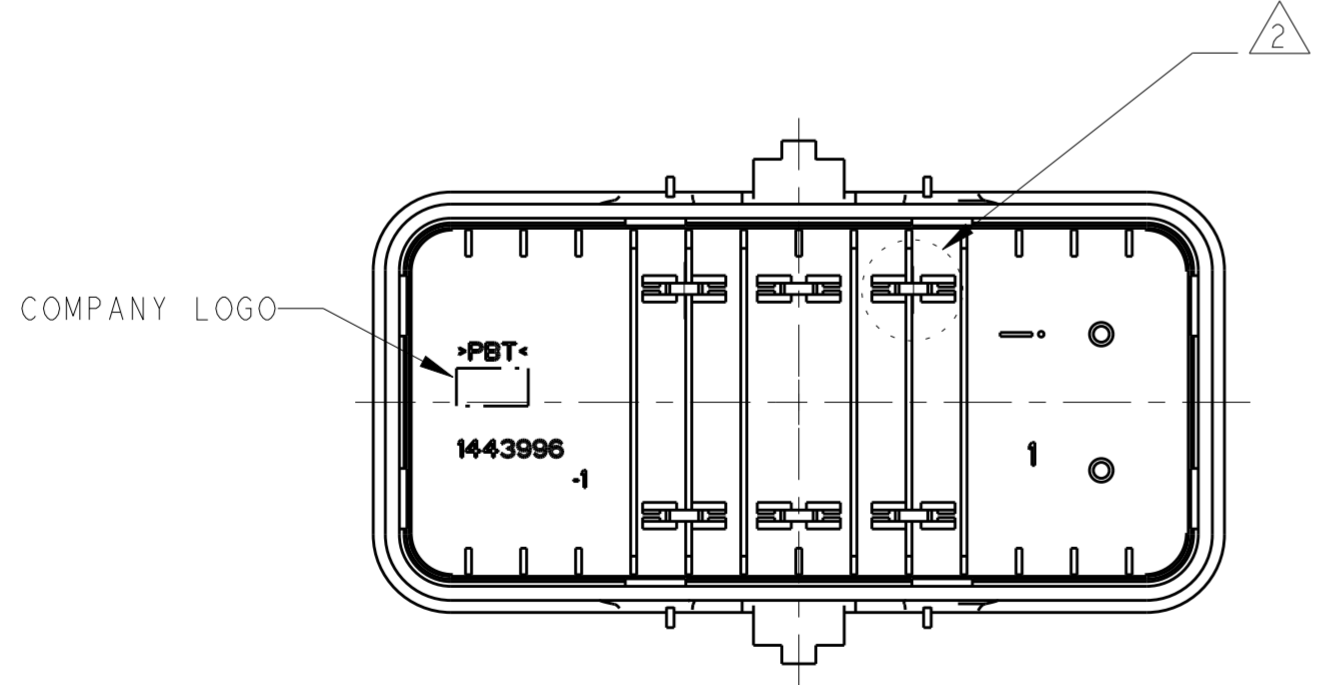

THIS DRAWING IS UNPUBLISHED. RELEASED FOR PUBLICATION 20
 © COPYRIGHT 20 ALL RIGHTS RESERVED.

REVISIONS				
P	LTR	DESCRIPTION	DATE	APVD
	A3	REVISED PER ECO-15-015644	01DEC2015	DD JS

- ① MATERIAL- PBT, BLACK
- ② SPARE MINI FUSE HOLDERS, 1443996-1 AND 1443996-3 ONLY.
- ③ TOPSIDE RAISED TEXT: "FUSIBLE/FUSE", 1443996-1 AND 1443996-2 ONLY.

SCALE 1:2
NO TOPSIDE GRAPHICS
1443996-3 AND 1443996-4

SCALE 1:2
W/O FUSE HOLDER
1443996-2 AND 1443996-4

SECTION B-B

SCALE 1:1
1443996-1 SHOWN

DESCRIPTION	PART NUMBER
COVER, 60 POS, W/O FUSE HOLDER, NO TOPSIDE GRAPHICS.	1443996-4
COVER, 60 POS, NO TOPSIDE GRAPHICS	1443996-3 ②
COVER, 60 POS, W/O FUSE HOLDER	1443996-2 ③
COVER, 60 POSITION	1443996-1 ② ③

THIS DRAWING IS A CONTROLLED DOCUMENT.		DWN K BOYD 17MAY2005	TE Connectivity			
DIMENSIONS:		CHK K BOYD 17MAY2005				
TOLERANCES UNLESS OTHERWISE SPECIFIED:		APVD R MCCRAW 17MAY2005				
mm		NAME COVER, 60 POSITION				
0 PLC ±1	1 PLC ±0.25	PRODUCT SPEC	SIZE	CAGE CODE	DRAWING NO	RESTRICTED TO
2 PLC ±0.15	3 PLC ±	APPLICATION SPEC	A2	00779	C-1443996	-
4 PLC ±	ANGLES ±	WEIGHT	SCALE	SHEET	OF	REV
FINISH		CUSTOMER DRAWING	1:1	1	1	A3