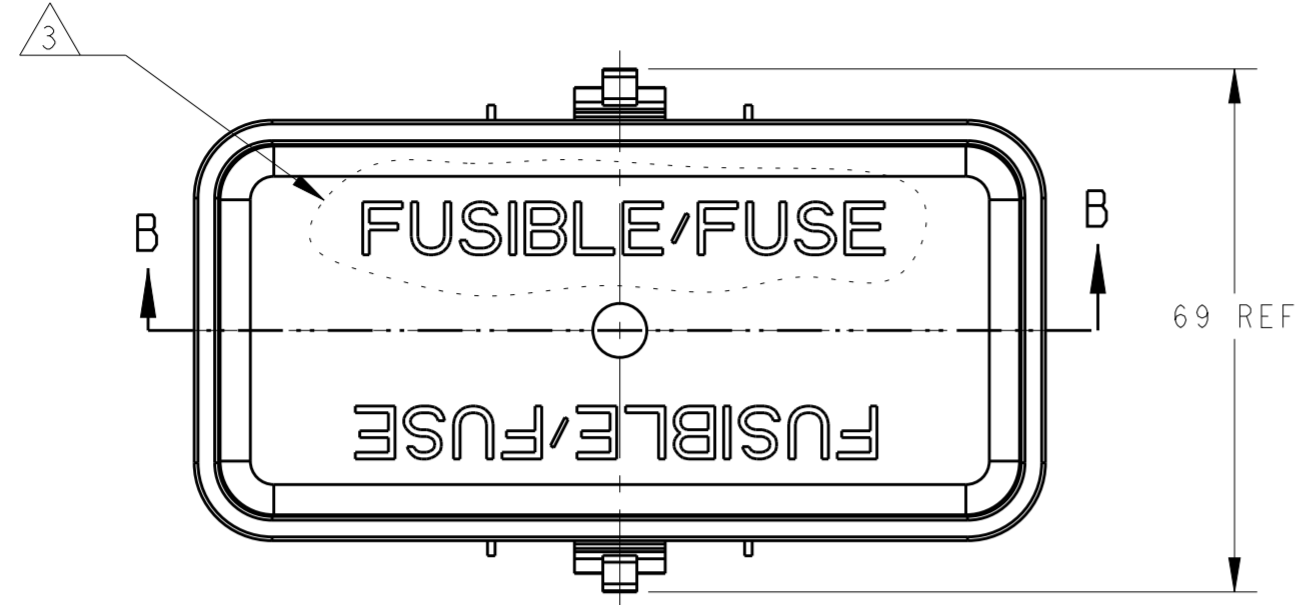

THIS DRAWING IS UNPUBLISHED. RELEASED FOR PUBLICATION 20
 © COPYRIGHT 20 ALL RIGHTS RESERVED.

REVISIONS				
P	LTR	DESCRIPTION	DATE	APVD
	A3	REVISED PER ECO-15-015644	01DEC2015	DD JS

- ① MATERIAL- PBT, BLACK
- ② SPARE MINI FUSE HOLDERS, 1443996-1 AND 1443996-3 ONLY.
- ③ TOPSIDE RAISED TEXT: "FUSIBLE/FUSE", 1443996-1 AND 1443996-2 ONLY.

SCALE 1:2
NO TOPSIDE GRAPHICS
1443996-3 AND 1443996-4

SCALE 1:2
W/O FUSE HOLDER
1443996-2 AND 1443996-4

SECTION B-B

SCALE 1:1
1443996-1 SHOWN

DESCRIPTION	PART NUMBER
COVER, 60 POS, W/O FUSE HOLDER, NO TOPSIDE GRAPHICS.	1443996-4
COVER, 60 POS, NO TOPSIDE GRAPHICS	1443996-3 ②
COVER, 60 POS, W/O FUSE HOLDER	1443996-2 ③
COVER, 60 POSITION	1443996-1 ② ③

THIS DRAWING IS A CONTROLLED DOCUMENT.		DWN K BOYD 17MAY2005	TE Connectivity			
DIMENSIONS:		CHK K BOYD 17MAY2005				
TOLERANCES UNLESS OTHERWISE SPECIFIED:		APVD R MCCRAW 17MAY2005				
mm		NAME COVER, 60 POSITION				
0 PLC ±1	1 PLC ±0.25	PRODUCT SPEC	SIZE	CAGE CODE	DRAWING NO	RESTRICTED TO
2 PLC ±0.15	3 PLC ±	APPLICATION SPEC	A2	00779	C-1443996	-
4 PLC ±	ANGLES ±	WEIGHT	SCALE	SHEET	OF	REV
FINISH		CUSTOMER DRAWING	1:1	1	1	A3