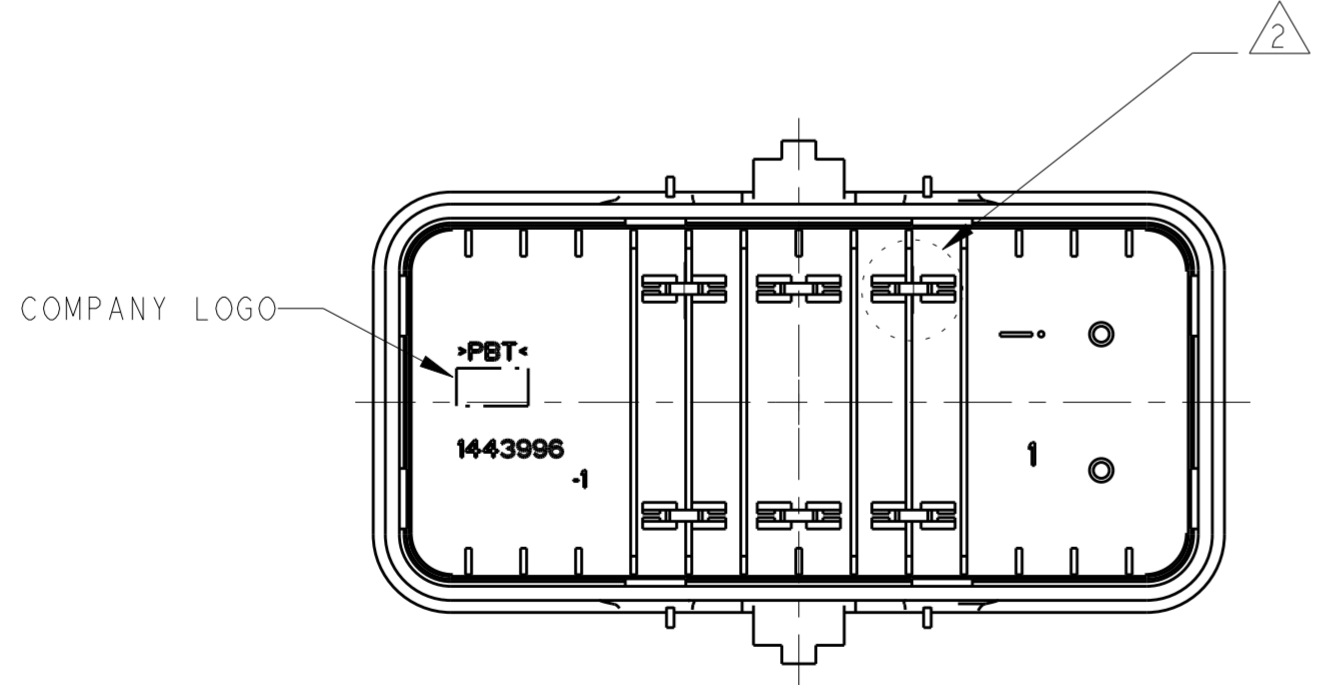

THIS DRAWING IS UNPUBLISHED. RELEASED FOR PUBLICATION 20
 © COPYRIGHT 20 ALL RIGHTS RESERVED.

REVISIONS				
P	LTR	DESCRIPTION	DATE	APVD
	A3	REVISED PER ECO-15-015644	01DEC2015	DD JS

- ① MATERIAL- PBT, BLACK
- ② SPARE MINI FUSE HOLDERS, 1443996-1 AND 1443996-3 ONLY.
- ③ TOPSIDE RAISED TEXT: "FUSIBLE/FUSE", 1443996-1 AND 1443996-2 ONLY.

SCALE 1:2
 NO TOPSIDE GRAPHICS
 1443996-3 AND 1443996-4

SCALE 1:2
 W/O FUSE HOLDER
 1443996-2 AND 1443996-4

SECTION B-B

SCALE 1:1
 1443996-1 SHOWN

COVER, 60 POS, W/O FUSE HOLDER, NO TOPSIDE GRAPHICS.	1443996-4
COVER, 60 POS, NO TOPSIDE GRAPHICS	1443996-3 ②
COVER, 60 POS, W/O FUSE HOLDER	1443996-2 ③
COVER, 60 POSITION	1443996-1 ② ③
DESCRIPTION	PART NUMBER

THIS DRAWING IS A CONTROLLED DOCUMENT.		DWN K BOYD 17MAY2005	TE Connectivity			
DIMENSIONS:		CHK K BOYD 17MAY2005				
TOLERANCES UNLESS OTHERWISE SPECIFIED:		APVD R MCCRAW 17MAY2005				
mm		NAME COVER, 60 POSITION				
0 PLC ±1 1 PLC ±0.25 2 PLC ±0.15 3 PLC ± 4 PLC ± ANGLES ±1 FINISH -		PRODUCT SPEC -	SIZE A2	CAGE CODE 00779	DRAWING NO C-1443996	RESTRICTED TO -
MATERIAL ①		APPLICATION SPEC -	WEIGHT -	SCALE 1:1	SHEET OF	REV A3
CUSTOMER DRAWING						