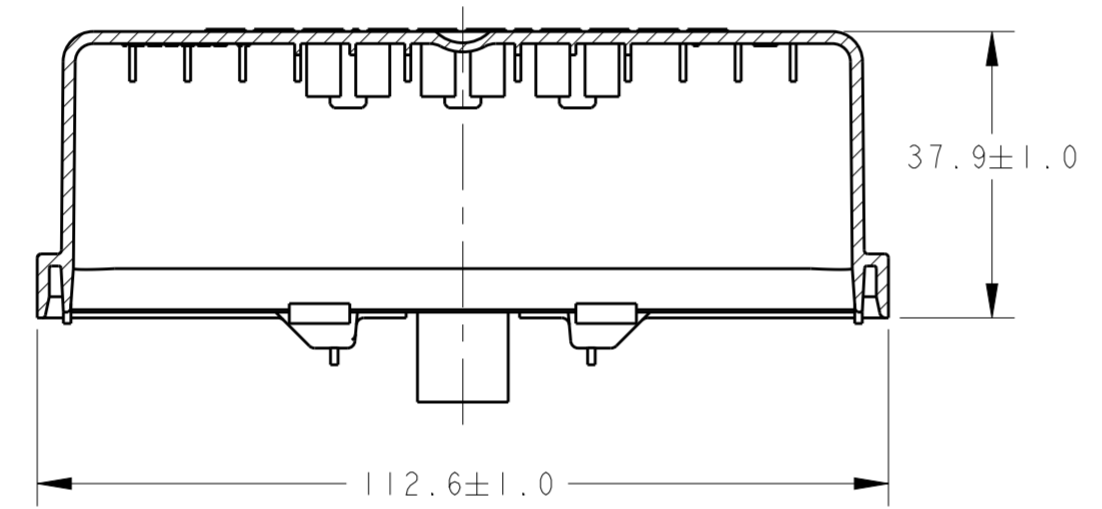

THIS DRAWING IS UNPUBLISHED. RELEASED FOR PUBLICATION 20
 © COPYRIGHT 20 ALL RIGHTS RESERVED.

REVISIONS				
P	LTR	DESCRIPTION	DATE	APVD
	A3	REVISED PER ECO-15-015644	01DEC2015	DD JS

- ① MATERIAL- PBT, BLACK
- ② SPARE MINI FUSE HOLDERS, 1443996-1 AND 1443996-3 ONLY.
- ③ TOPSIDE RAISED TEXT: "FUSIBLE/FUSE", 1443996-1 AND 1443996-2 ONLY.

SCALE 1:2
 NO TOPSIDE GRAPHICS
 1443996-3 AND 1443996-4

SCALE 1:2
 W/O FUSE HOLDER
 1443996-2 AND 1443996-4

SECTION B-B

SCALE 1:1
 1443996-1 SHOWN

COVER, 60 POS, W/O FUSE HOLDER, NO TOPSIDE GRAPHICS.	1443996-4
COVER, 60 POS, NO TOPSIDE GRAPHICS	1443996-3 ②
COVER, 60 POS, W/O FUSE HOLDER	1443996-2 ③
COVER, 60 POSITION	1443996-1 ② ③
DESCRIPTION	PART NUMBER

THIS DRAWING IS A CONTROLLED DOCUMENT.		DWN K BOYD 17MAY2005	TE Connectivity			
DIMENSIONS:		CHK K BOYD 17MAY2005				
TOLERANCES UNLESS OTHERWISE SPECIFIED:		APVD R MCCRAW 17MAY2005				
mm		NAME COVER, 60 POSITION				
0 PLC ±1 1 PLC ±0.25 2 PLC ±0.15 3 PLC ± 4 PLC ± ANGLES ±1 FINISH -		PRODUCT SPEC -	SIZE A2	CAGE CODE 00779	DRAWING NO C-1443996	RESTRICTED TO -
MATERIAL ①		APPLICATION SPEC -	WEIGHT -	SCALE 1:1	SHEET OF	REV A3
CUSTOMER DRAWING						