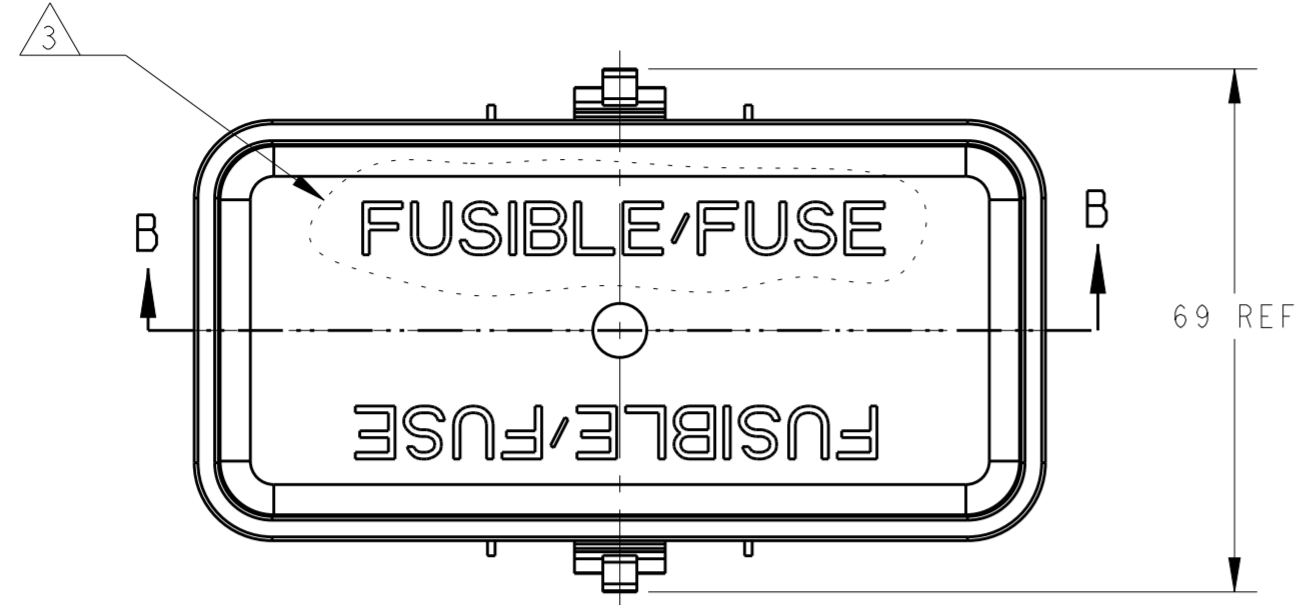

THIS DRAWING IS UNPUBLISHED. RELEASED FOR PUBLICATION 20
 © COPYRIGHT 20 ALL RIGHTS RESERVED.

REVISIONS				
P	LTR	DESCRIPTION	DATE	APVD
	A3	REVISED PER ECO-15-015644	01DEC2015	DD JS

- ① MATERIAL- PBT, BLACK
- ② SPARE MINI FUSE HOLDERS, 1443996-1 AND 1443996-3 ONLY.
- ③ TOPSIDE RAISED TEXT: "FUSIBLE/FUSE", 1443996-1 AND 1443996-2 ONLY.

SCALE 1:2
 NO TOPSIDE GRAPHICS
 1443996-3 AND 1443996-4

SCALE 1:2
 W/O FUSE HOLDER
 1443996-2 AND 1443996-4

SECTION B-B

SCALE 1:1
 1443996-1 SHOWN

COVER, 60 POS, W/O FUSE HOLDER, NO TOPSIDE GRAPHICS.	1443996-4
COVER, 60 POS, NO TOPSIDE GRAPHICS	1443996-3 ②
COVER, 60 POS, W/O FUSE HOLDER	1443996-2 ③
COVER, 60 POSITION	1443996-1 ② ③
DESCRIPTION	PART NUMBER

THIS DRAWING IS A CONTROLLED DOCUMENT.		DWN K BOYD 17MAY2005	TE Connectivity			
DIMENSIONS:		CHK K BOYD 17MAY2005				
TOLERANCES UNLESS OTHERWISE SPECIFIED:		APVD R MCCRAW 17MAY2005				
mm		NAME COVER, 60 POSITION				
0 PLC ±1 1 PLC ±0.25 2 PLC ±0.15 3 PLC ± 4 PLC ± ANGLES ±1 FINISH -		PRODUCT SPEC -	SIZE A2	CAGE CODE 00779	DRAWING NO C-1443996	RESTRICTED TO -
MATERIAL ①		APPLICATION SPEC -	WEIGHT -	SCALE 1:1	SHEET OF	REV A3
CUSTOMER DRAWING						