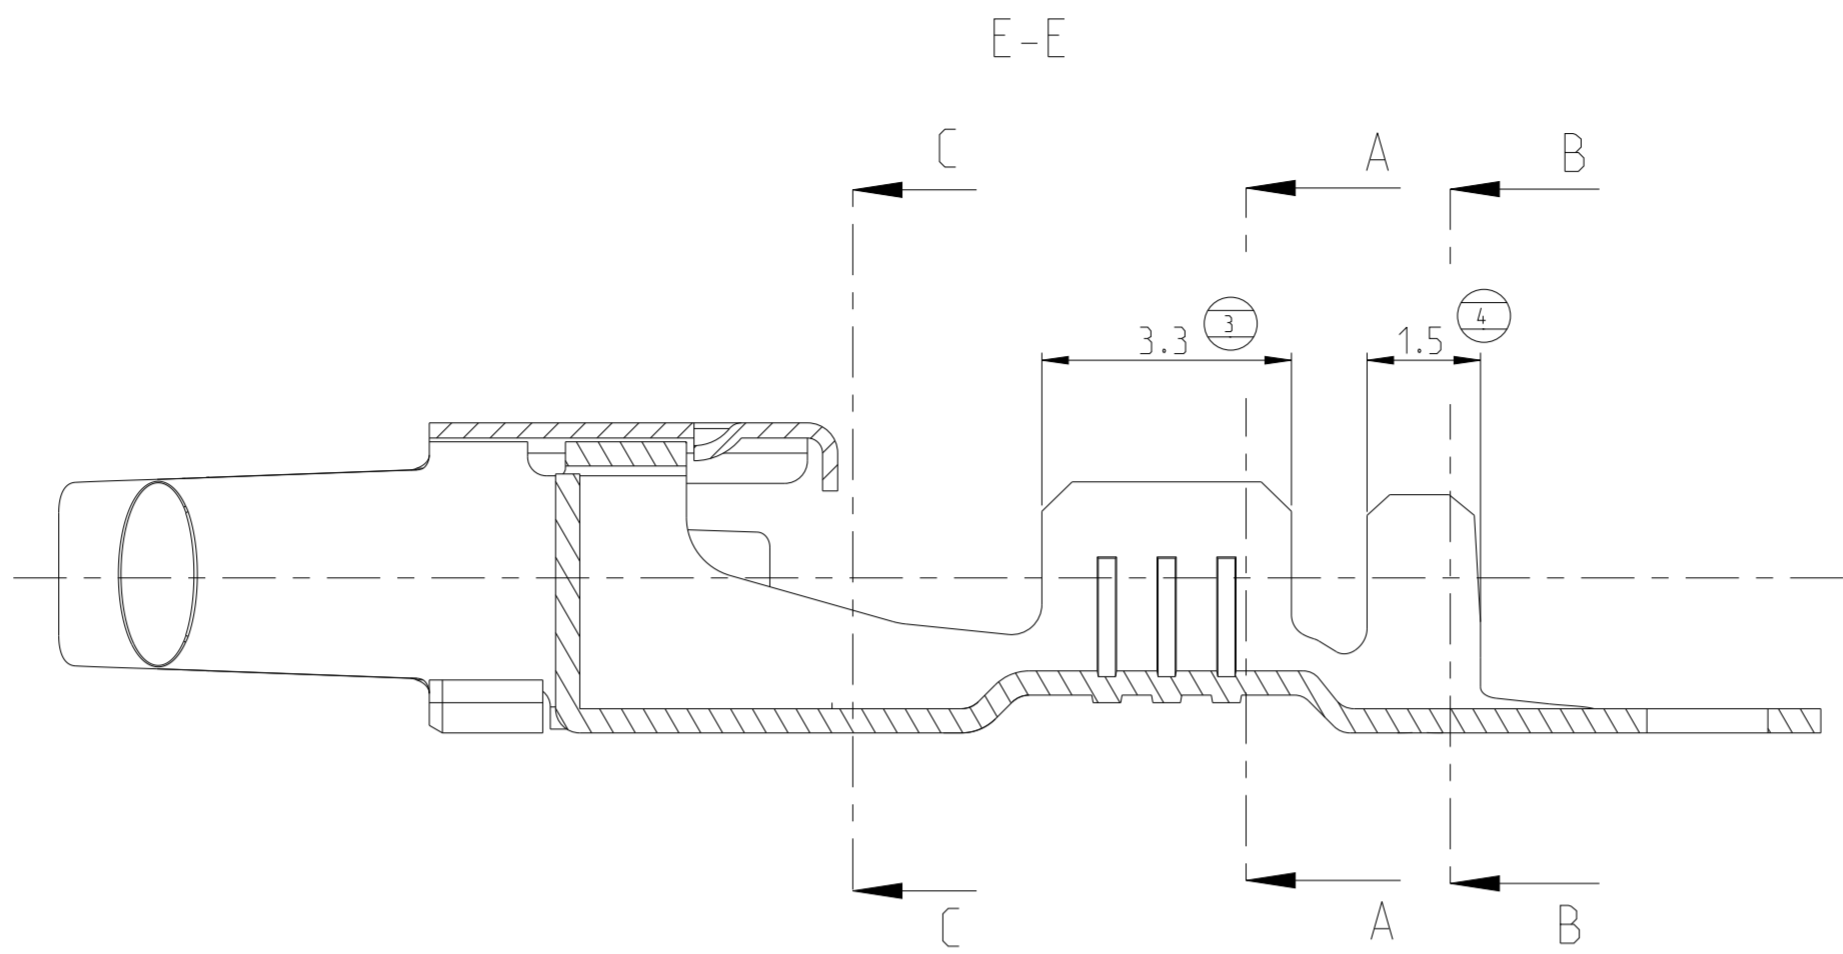

SPRING 144501-2  
OR 927767-1

B3	<b>OBSOLETE</b>	PRE-GOLD 0.4 μm mini SUR 0.1 μm mini NI	CuSn4	144431-3
		PRE-TIN 0.8 A 3.3 μm	CuSn4	144431-1
		FINISH	MATERIAL	PART NUMBER

THIS DRAWING IS A CONTROLLED DOCUMENT. DIMENSIONING AND TOLERANCING PER GPS (ISO STANDARDS).

DIMENSIONS: mm	TOLERANCES UNLESS OTHERWISE SPECIFIED:	DWN: 27SEP2000 MICHEL POLIFONTE	CHK: M.POLIFONTE	APVD: JJ REVIL	12OCT2000	TE Connectivity	
0 PLC ± ±0.2	1 PLC ± ±0.2	PRODUCT SPEC	108-15121	NAME		JUNIOR POWER TIMER	
2 PLC ± ±0.2	3 PLC ± ±0.2	APPLICATION SPEC	114-15050	SIZE	CAGE CODE	DRAWING NO	RESTRICTED TO
4 PLC ± ±0.2	ANGLES ± ±5°	FINISH	-	WEIGHT	-	A2100779	©-144431
MATERIAL	FINISH	CUSTOMER DRAWING	SCALE	10:1	SHEET	1 OF 1	REV B3