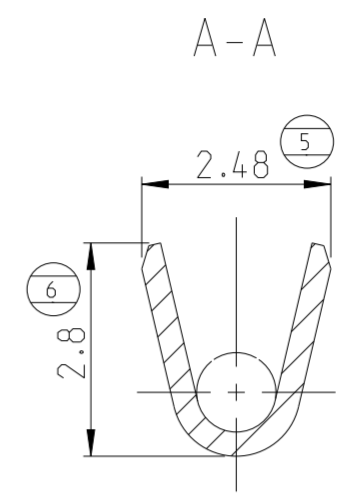

SPRING 144501-2  
OR 927767-1

B3	<b>OBSOLETE</b>	PRE-GOLD 0.4 μm mini SUR 0.1 μm mini NI	CuSn4	144431-3
		PRE-TIN 0.8 A 3.3 μm	CuSn4	144431-1
		FINISH	MATERIAL	PART NUMBER

THIS DRAWING IS A CONTROLLED DOCUMENT. DIMENSIONING AND TOLERANCING PER GPS (ISO STANDARDS).

DIMENSIONS: mm	TOLERANCES UNLESS OTHERWISE SPECIFIED:	DWN: 27SEP2000 MICHEL POLIFONTE	CHK: M.POLIFONTE	APVD: JJ REVIL	12OCT2000	TE Connectivity	
0 PLC ± ±0.2	1 PLC ± ±0.2	PRODUCT SPEC	108-15121	NAME		JUNIOR POWER TIMER	
2 PLC ± ±0.2	3 PLC ± ±0.2	APPLICATION SPEC	114-15050	SIZE	CAGE CODE	DRAWING NO	RESTRICTED TO
4 PLC ± ±0.2	ANGLES ± ±5°	FINISH	-	WEIGHT	-	A2100779	©-144431
MATERIAL	FINISH	CUSTOMER DRAWING	SCALE	10:1	SHEET	1 OF 1	REV B3