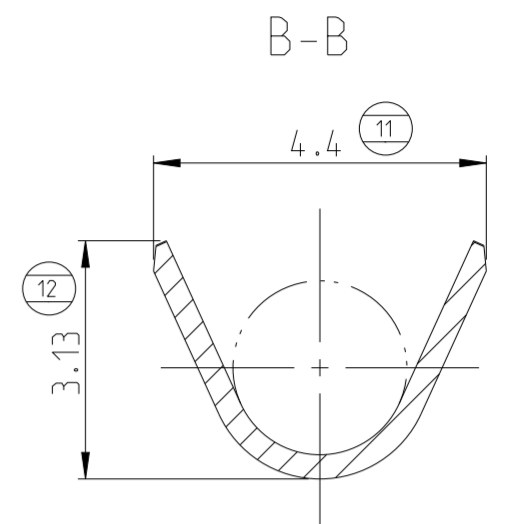

SPRING 144501-2  
OR 927767-1

B3	<b>OBSOLETE</b>	PRE-GOLD 0.4 μm mini SUR 0.1 μm mini NI	CuSn4	144431-3
		PRE-TIN 0.8 A 3.3 μm	CuSn4	144431-1
		FINISH	MATERIAL	PART NUMBER

THIS DRAWING IS A CONTROLLED DOCUMENT. DIMENSIONING AND TOLERANCING PER GPS (ISO STANDARDS).

DIMENSIONS: mm	TOLERANCES UNLESS OTHERWISE SPECIFIED:	DWN: 27SEP2000 MICHEL POLIFONTE	CHK: M.POLIFONTE	APVD: JJ REVIL	12OCT2000	TE Connectivity	
0 PLC ± ±0.2	1 PLC ± ±0.2	PRODUCT SPEC	108-15121	NAME		JUNIOR POWER TIMER	
2 PLC ± ±0.2	3 PLC ± ±0.2	APPLICATION SPEC	114-15050	SIZE	CAGE CODE	DRAWING NO	RESTRICTED TO
4 PLC ± ±0.2	ANGLES ± ±5°	FINISH	-	WEIGHT	-	A2100779	©-144431
MATERIAL	FINISH	CUSTOMER DRAWING	SCALE	10:1	SHEET	1 OF 1	REV B3