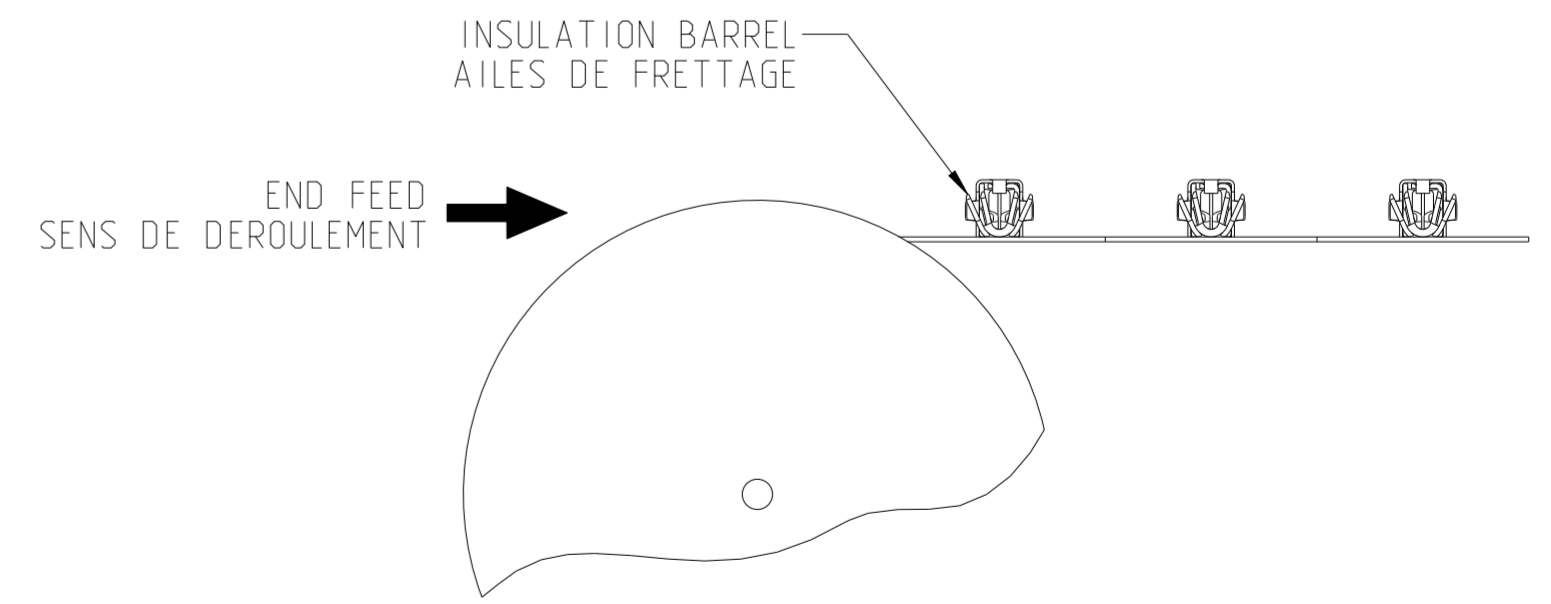

SPRING 144501-2
OR 927767-1