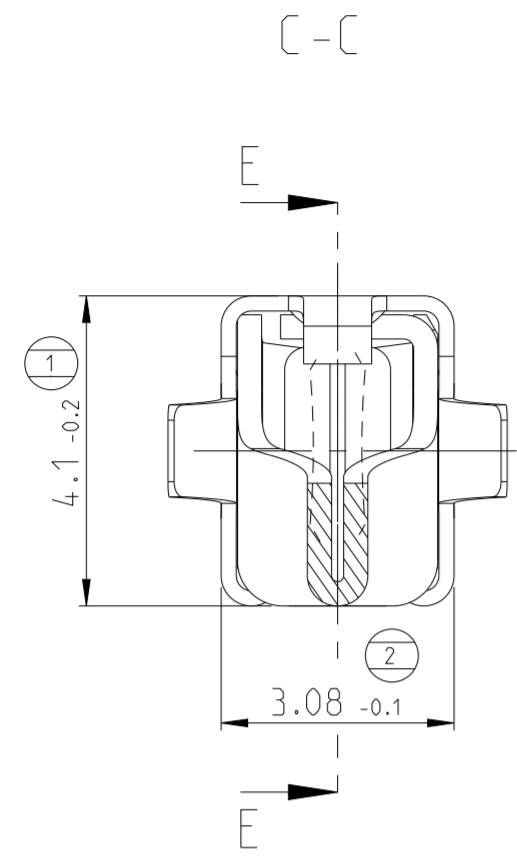

SPRING 144501-2  
OR 927767-1

B3	<b>OBSOLETE</b>	PRE-GOLD 0.4 μm mini SUR 0.1 μm mini NI	CuSn4	144431-3
		PRE-TIN 0.8 A 3.3 μm	CuSn4	144431-1
		FINISH	MATERIAL	PART NUMBER

THIS DRAWING IS A CONTROLLED DOCUMENT. DIMENSIONING AND TOLERANCING PER GPS (ISO STANDARDS).

DIMENSIONS: mm	TOLERANCES UNLESS OTHERWISE SPECIFIED:	DWN: 27SEP2000 MICHEL POLIFONTE	CHK: M.POLIFONTE	APVD: JJ REVIL	12OCT2000	TE Connectivity	
0 PLC ± ±0.2	1 PLC ± ±0.2	PRODUCT SPEC	108-15121	NAME		JUNIOR POWER TIMER	
2 PLC ± ±0.2	3 PLC ± ±0.2	APPLICATION SPEC	114-15050	SIZE	CAGE CODE	DRAWING NO	RESTRICTED TO
4 PLC ± ±0.2	ANGLES ± ±5°	FINISH	-	WEIGHT	-	A2100779	©-144431
MATERIAL	FINISH	CUSTOMER DRAWING	SCALE	10:1	SHEET	1 OF 1	REV B3