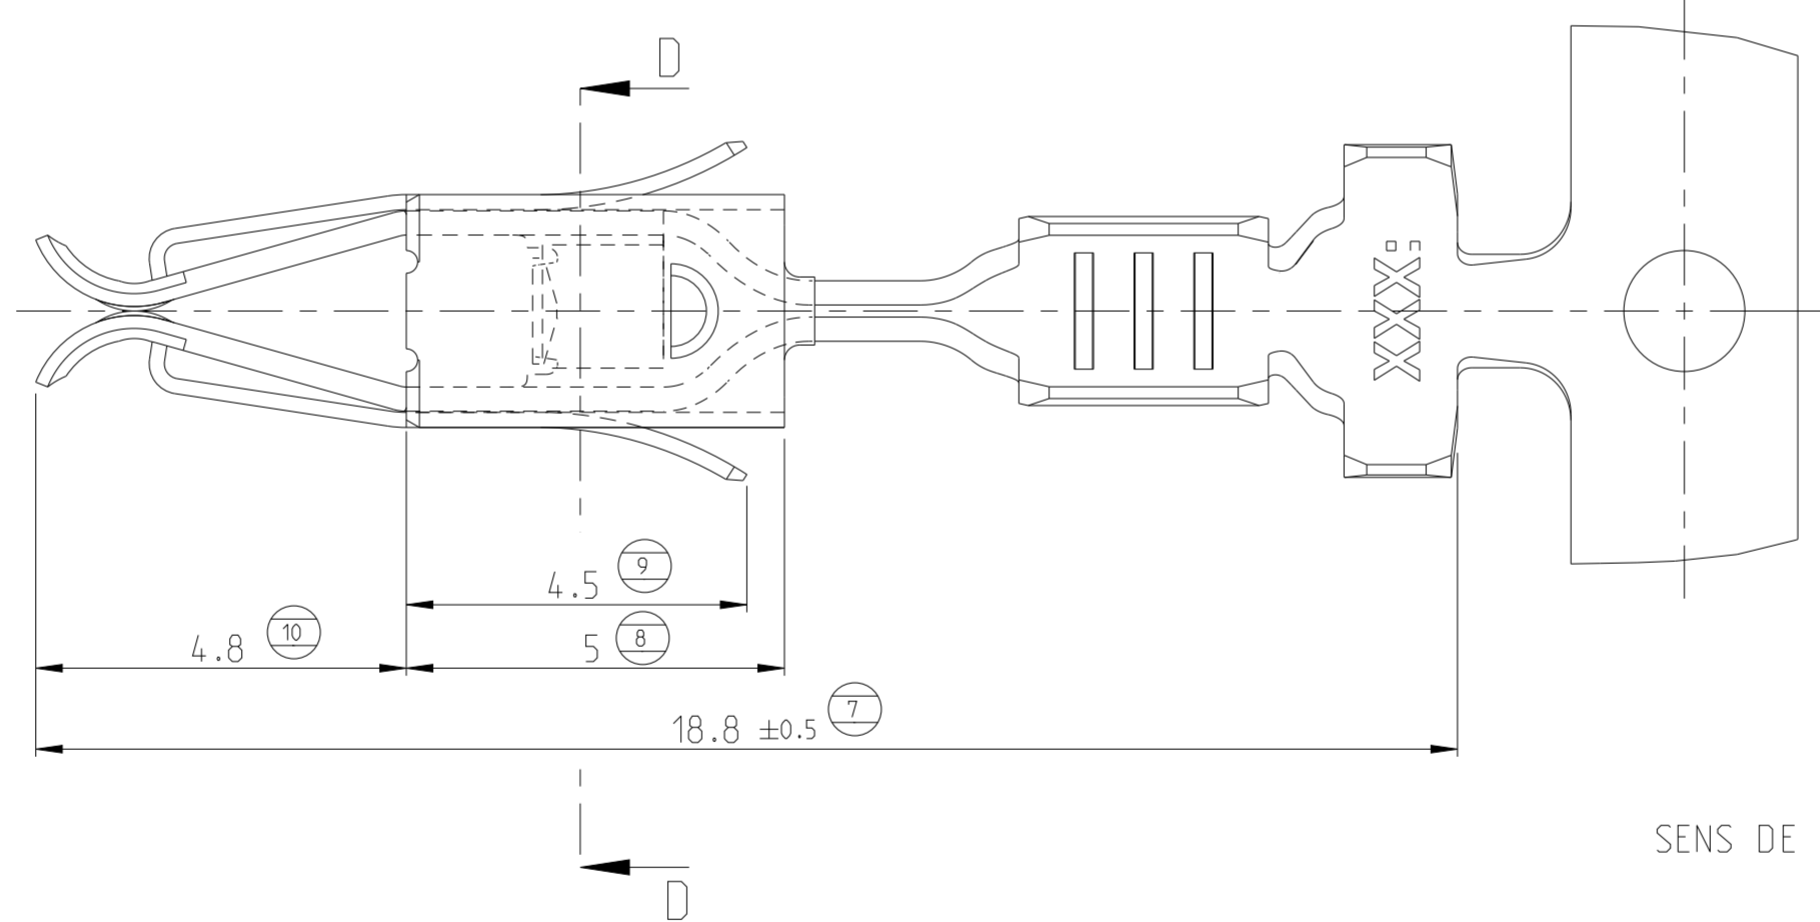

SPRING 144501-2  
OR 927767-1

B3	<b>OBSOLETE</b>	PRE-GOLD 0.4 μm mini SUR 0.1 μm mini NI	CuSn4	144431-3
		PRE-TIN 0.8 A 3.3 μm	CuSn4	144431-1
		FINISH	MATERIAL	PART NUMBER

THIS DRAWING IS A CONTROLLED DOCUMENT. DIMENSIONING AND TOLERANCING PER GPS (ISO STANDARDS).

DIMENSIONS: mm	TOLERANCES UNLESS OTHERWISE SPECIFIED:	DWN: 27SEP2000 MICHEL POLIFONTE	CHK: M.POLIFONTE	APVD: JJ REVIL	12OCT2000	TE Connectivity	
0 PLC ± ±0.2	1 PLC ± ±0.2	PRODUCT SPEC	108-15121	NAME		JUNIOR POWER TIMER	
2 PLC ± ±0.2	3 PLC ± ±0.2	APPLICATION SPEC	114-15050	SIZE	CAGE CODE	DRAWING NO	RESTRICTED TO
4 PLC ± ±0.2	ANGLES ± ±5°	FINISH	-	WEIGHT	-	A2100779	©-144431
MATERIAL	FINISH	CUSTOMER DRAWING	SCALE	10:1	SHEET	1 OF 1	REV B3