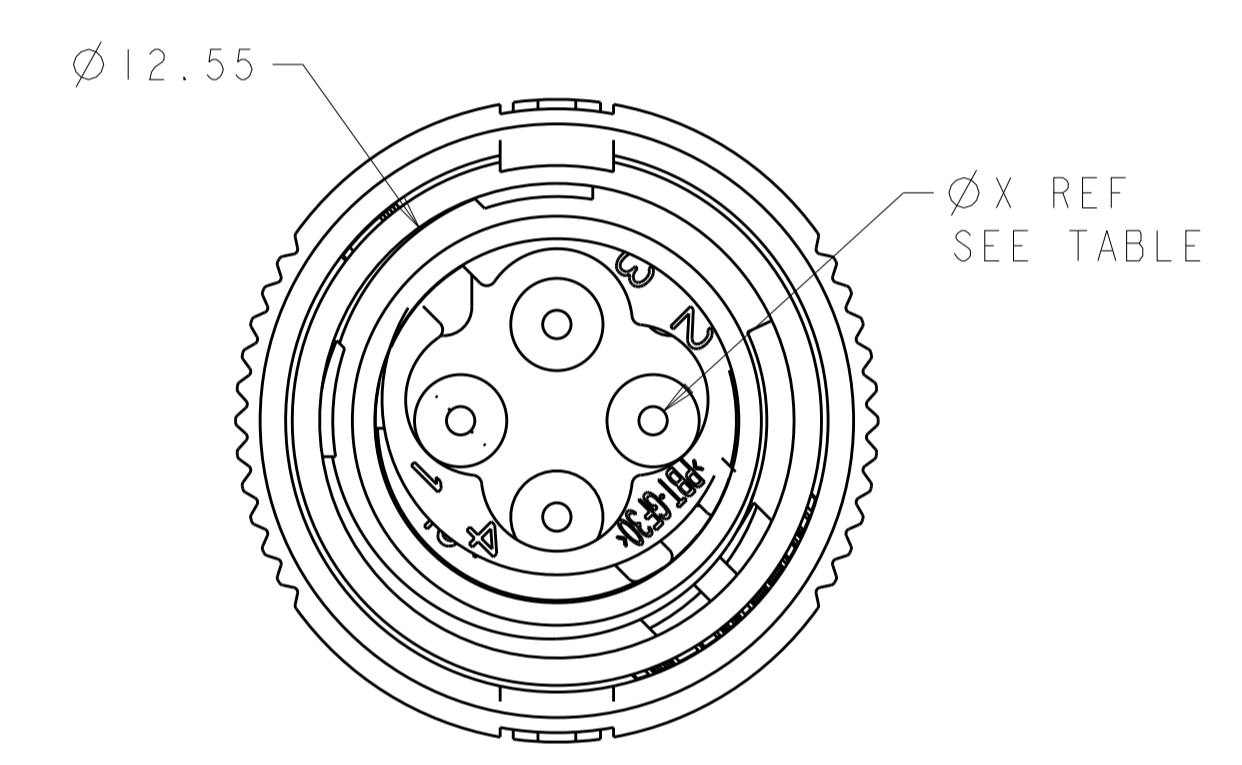

LOC		DIST		REVISIONS			
FT	0	P	LTN	DESCRIPTION	DATE	DWN	APVD
		B3		REVISED PER ECO-15-010004	13JUL2015	NK	MZ
		C		REVISED PER ECO-17-004650	06APR2017	BDA	MZ

RETAINER, SEAL, 1 REQD
 MATERIAL: THERMOPLASTIC, COLOR-BLACK

SEAL, WIRE ENTRY, 1 REQD
 MATERIAL: ELASTOMER, COLOR-SEE TABLE

OBSOLETE	YELLOW	Ø0.75	130°	1445390-04
	NATURAL	Ø1.5	115°	1445390-03
OBSOLETE	NATURAL	Ø1.5	130°	1445390-02
	YELLOW	Ø0.75	115°	1445390-01
	SEAL, WIRE ENTRY COLOR	ØX REF	K REF	PART NUMBER

THIS DRAWING IS A CONTROLLED DOCUMENT.

DIMENSIONS: mm

TOLERANCES UNLESS OTHERWISE SPECIFIED:

0 PLC	±
1 PLC	±0.13
2 PLC	±
3 PLC	±
4 PLC	±
ANGLES	±

MATERIAL: SEE CALLOUT

FINISH: SEE CALLOUT

APPROVED: G. DOUTY (01MAR2001), H. WAKEEM (12JUN2003)

NAME: ASSEMBLY, PLUG, SIZE 8 4 POSITION, SEALED, MINI CPC

SIZE: A1

SCALE: 5:1

SHEET 1 OF 1

REV C

TE Connectivity

X-ON Electronics

Largest Supplier of Electrical and Electronic Components