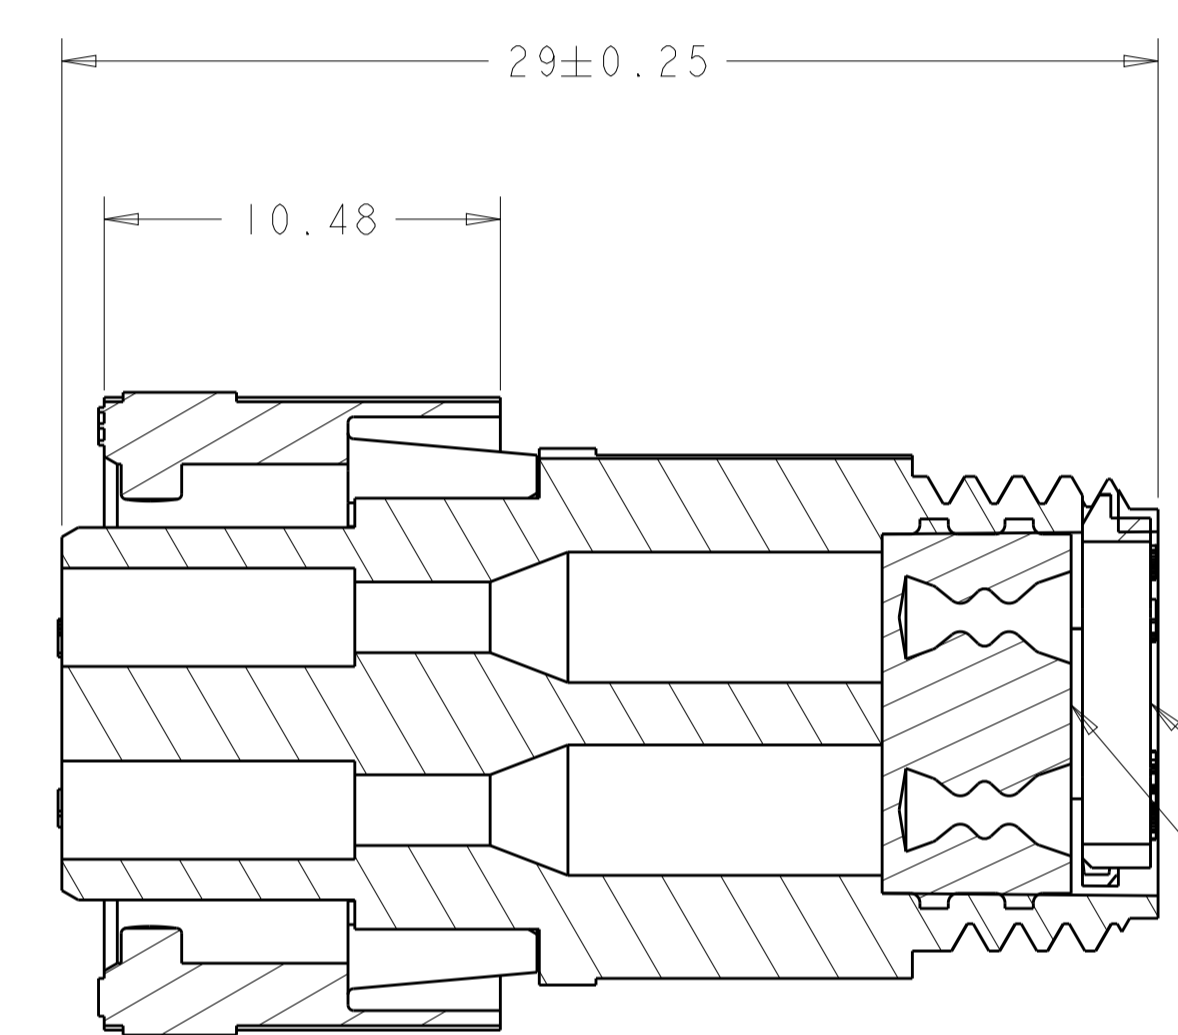

LOC		DIST		REVISIONS			
FT	0	P	LTN	DESCRIPTION	DATE	DWN	APVD
		B3		REVISED PER ECO-15-010004	13JUL2015	NK	MZ
		C		REVISED PER ECO-17-004650	06APR2017	BDA	MZ

RETAINER, SEAL, 1 REQD
 MATERIAL: THERMOPLASTIC, COLOR-BLACK

SEAL, WIRE ENTRY, 1 REQD
 MATERIAL: ELASTOMER, COLOR-SEE TABLE

OBSOLETE	YELLOW	Ø0.75	130°	1445390-04
	NATURAL	Ø1.5	115°	1445390-03
OBSOLETE	NATURAL	Ø1.5	130°	1445390-02
	YELLOW	Ø0.75	115°	1445390-01
	SEAL, WIRE ENTRY COLOR	ØX REF	K REF	PART NUMBER

THIS DRAWING IS A CONTROLLED DOCUMENT.

DIMENSIONS: mm

TOLERANCES UNLESS OTHERWISE SPECIFIED:

0 PLC	±
1 PLC	±0.13
2 PLC	±
3 PLC	±
4 PLC	±
ANGLES	±

MATERIAL: SEE CALLOUT

FINISH: SEE CALLOUT

APPROVED: G. DOUTY (01MAR2001), H. WAKEEM (12JUN2003)

NAME: ASSEMBLY, PLUG, SIZE 8 4 POSITION, SEALED, MINI CPC

SIZE: A1

SCALE: 5:1

SHEET 1 OF 1

REV C

TE Connectivity

X-ON Electronics

Largest Supplier of Electrical and Electronic Components