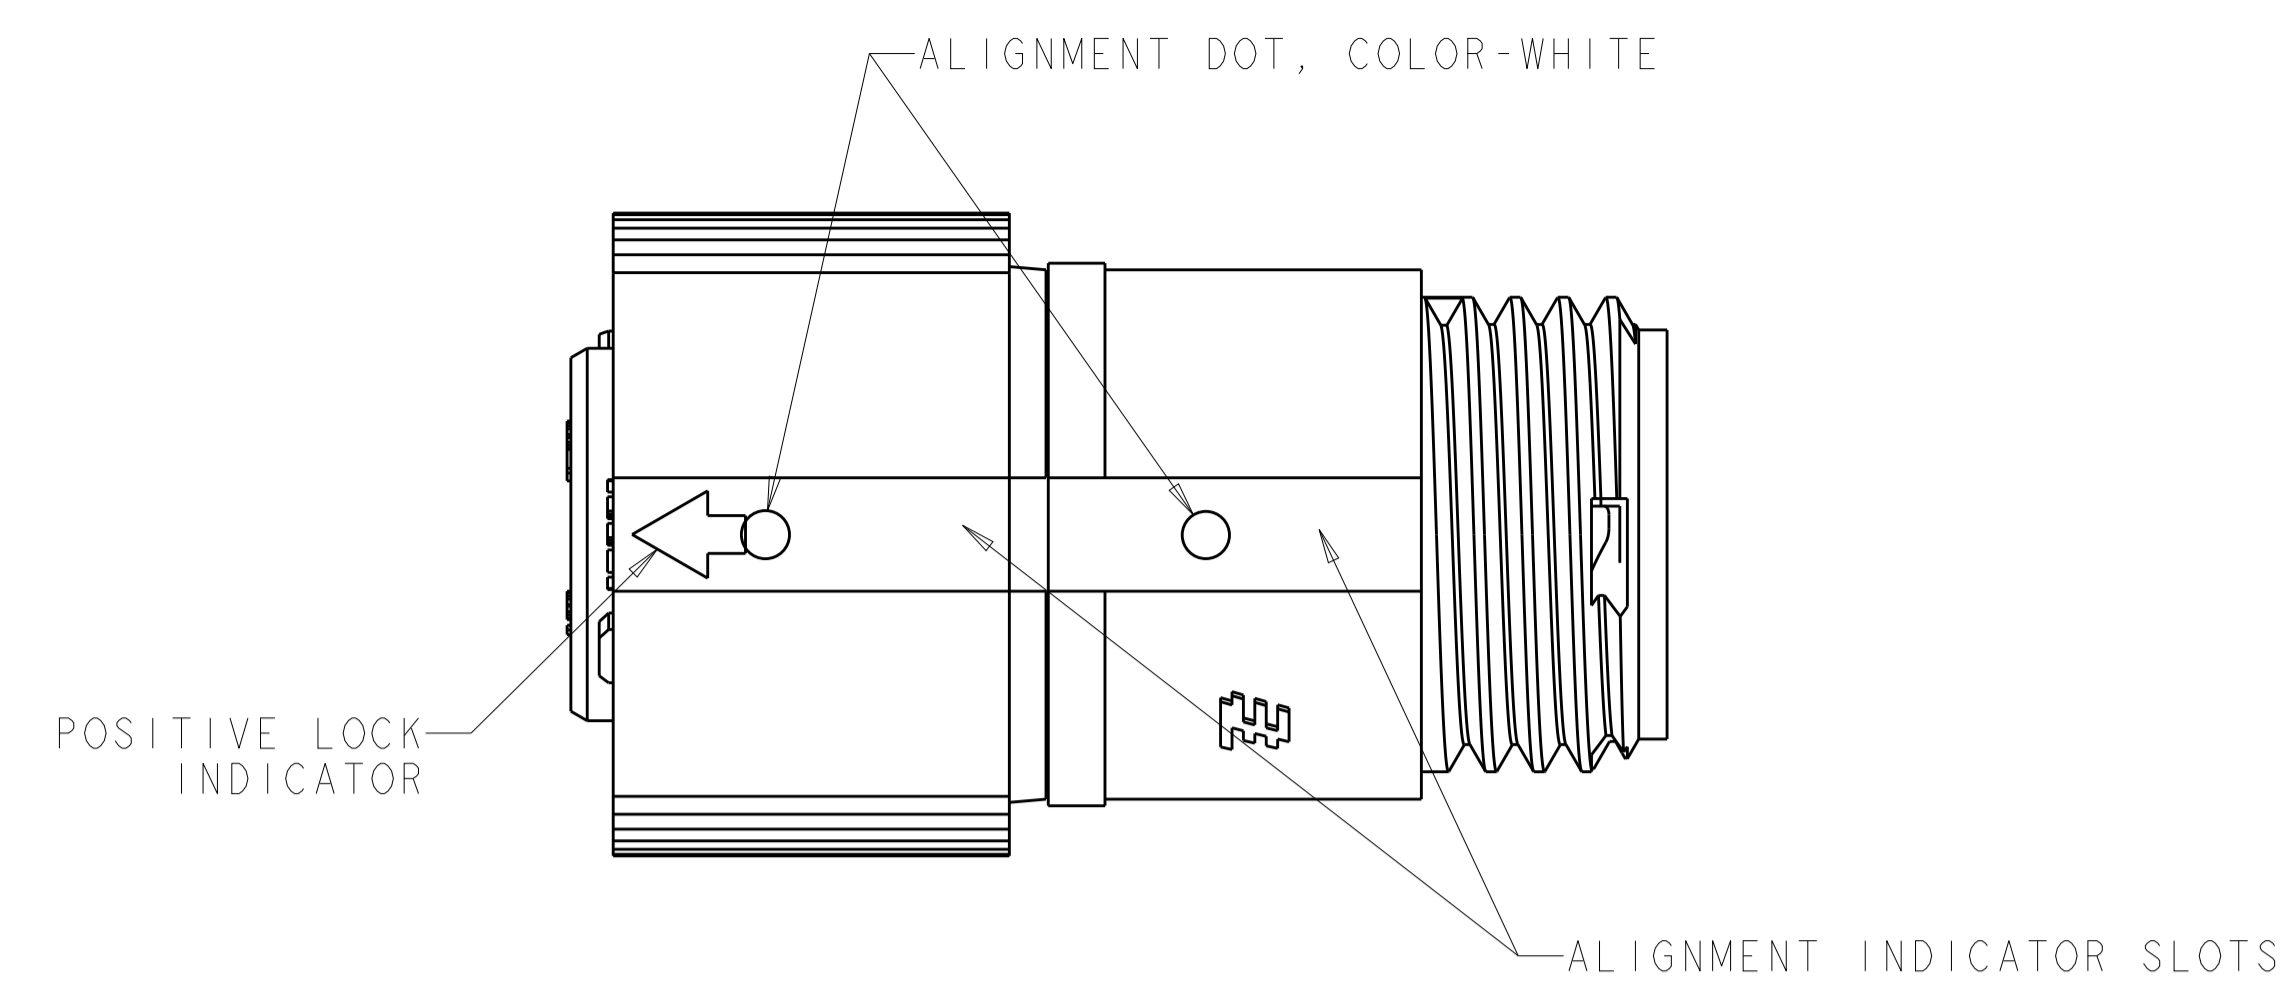

LOC		DIST		REVISIONS			
FT	0	P	LTN	DESCRIPTION	DATE	DWN	APVD
		B3		REVISED PER ECO-15-010004	13JUL2015	NK	MZ
		C		REVISED PER ECO-17-004650	06APR2017	BDA	MZ

RETAINER, SEAL, 1 REQD
 MATERIAL: THERMOPLASTIC, COLOR-BLACK

SEAL, WIRE ENTRY, 1 REQD
 MATERIAL: ELASTOMER, COLOR-SEE TABLE

OBSOLETE	YELLOW	Ø0.75	130°	1445390-04
	NATURAL	Ø1.5	115°	1445390-03
OBSOLETE	NATURAL	Ø1.5	130°	1445390-02
	YELLOW	Ø0.75	115°	1445390-01
	SEAL, WIRE ENTRY COLOR	ØX REF	K REF	PART NUMBER

NAME: ASSEMBLY, PLUG, SIZE 8 4 POSITION, SEALED, MINI CPC

SIZE: A1

SCALE: 5:1

SHEET 1 OF 1

REV C

TE Connectivity

X-ON Electronics

Largest Supplier of Electrical and Electronic Components