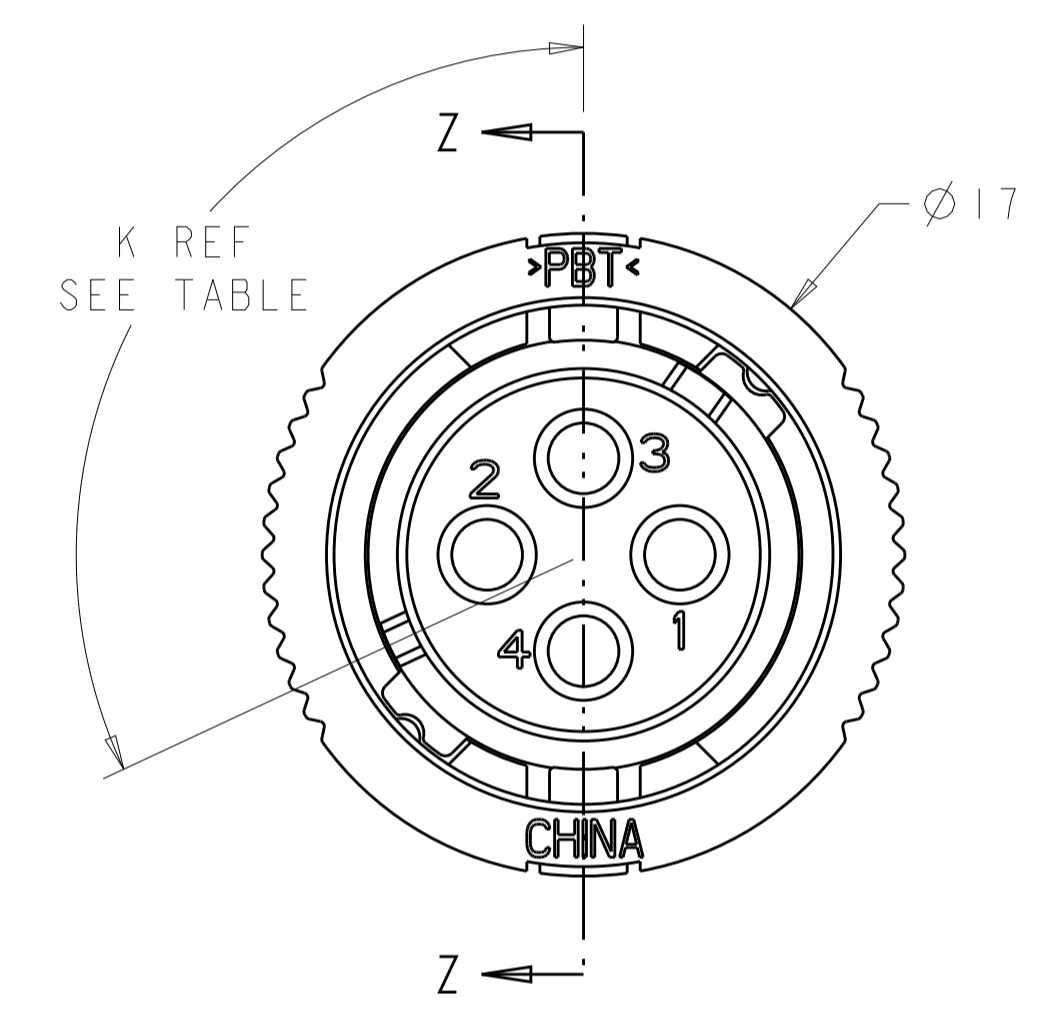

LOC		DIST		REVISIONS			
FT	0	P	LTN	DESCRIPTION	DATE	DWN	APVD
		B3		REVISED PER ECO-15-010004	13JUL2015	NK	MZ
		C		REVISED PER ECO-17-004650	06APR2017	BDA	MZ

RETAINER, SEAL, 1 REQD
 MATERIAL: THERMOPLASTIC, COLOR-BLACK

SEAL, WIRE ENTRY, 1 REQD
 MATERIAL: ELASTOMER, COLOR-SEE TABLE

OBSOLETE	YELLOW	Ø0.75	130°	1445390-04
	NATURAL	Ø1.5	115°	1445390-03
OBSOLETE	NATURAL	Ø1.5	130°	1445390-02
	YELLOW	Ø0.75	115°	1445390-01
	SEAL, WIRE ENTRY COLOR	ØX REF	K REF	PART NUMBER

THIS DRAWING IS A CONTROLLED DOCUMENT.

DIMENSIONS: mm

TOLERANCES UNLESS OTHERWISE SPECIFIED:

0 PLC	±
1 PLC	±0.13
2 PLC	±
3 PLC	±
4 PLC	±
ANGLES	±

MATERIAL: SEE CALLOUT

FINISH: SEE CALLOUT

APPROVED: G. DOUTY (01MAR2001), H. WAKEEM (12JUN2003)

NAME: ASSEMBLY, PLUG, SIZE 8 4 POSITION, SEALED, MINI CPC

SIZE: A1

SCALE: 5:1

SHEET 1 OF 1

REV C

TE Connectivity

X-ON Electronics

Largest Supplier of Electrical and Electronic Components