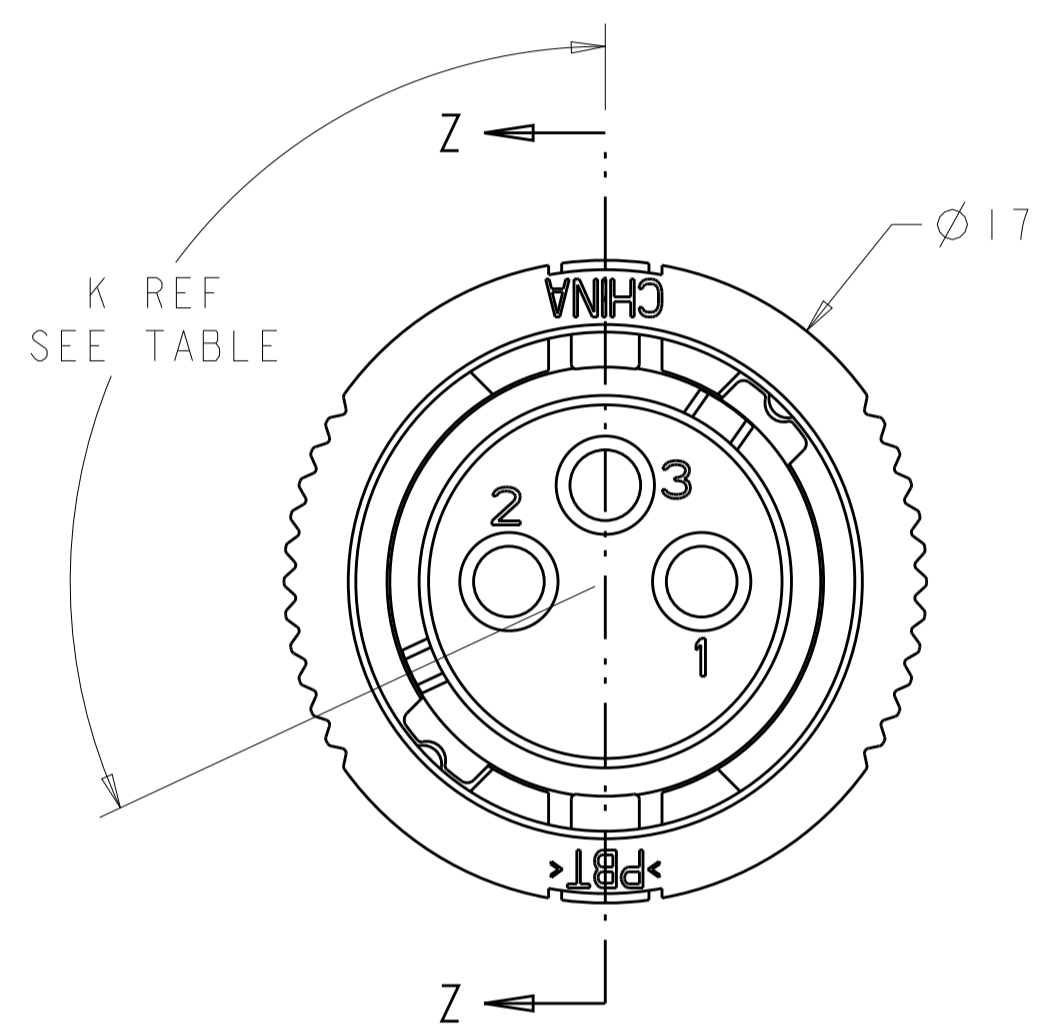

REVISIONS				
P.	LTN.	DESCRIPTION	DATE	APVD.
B3		REVISED PER ECO-15-010004	13JUL2015	NK MZ
C		REVISED PER ECO-17-004650	06APR2017	BDA MZ

SECTION Z-Z

RETAINER, SEAL, 1 REQD.
 MATERIAL: THERMOPLASTIC, COLOR-BLACK
 SEAL, WIRE ENTRY, 1 REQD.
 MATERIAL: ELASTOMER, COLOR-SEE TABLE

OBSOLETE	RED	NATURAL	Ø 1.5	115°	1445534-05
OBSOLETE	BLACK	YELLOW	Ø 0.75	130°	1445534-04
	BLACK	NATURAL	Ø 1.5	115°	1445534-03
OBSOLETE	BLACK	NATURAL	Ø 1.5	130°	1445534-02
	BLACK	YELLOW	Ø 0.75	115°	1445534-01
	HOUSING COLOR	SEAL, WIRE ENTRY COLOR	Ø X REF	K REF	PART NUMBER

THIS DRAWING IS A CONTROLLED DOCUMENT.

DIMENSIONS:	TOLERANCES UNLESS OTHERWISE SPECIFIED:	DWN S. WIEST 07MAY2001	TE Connectivity
mm	0 PLC ±0.5 1 PLC ±0.13 3 PLC ±0.013 4 PLC ±0.001	CHK G. DOUITY 07MAY2001	
FINISH		APVD H. WAKEEM 12JUN2003	NAME ASSEMBLY, PLUG, SIZE 8, 3 POSITION, SEALED, MINI CPC
MATERIAL SEE CALLOUT		PRODUCT SPEC	SIZE CAGE CODE DRAWING NO. A100779C=1445534
		APPLICATION SPEC	RESTRICTED TO
		WEIGHT	SCALE 5:1 SHEET 1 OF 1 REV C
		CUSTOMER DRAWING	