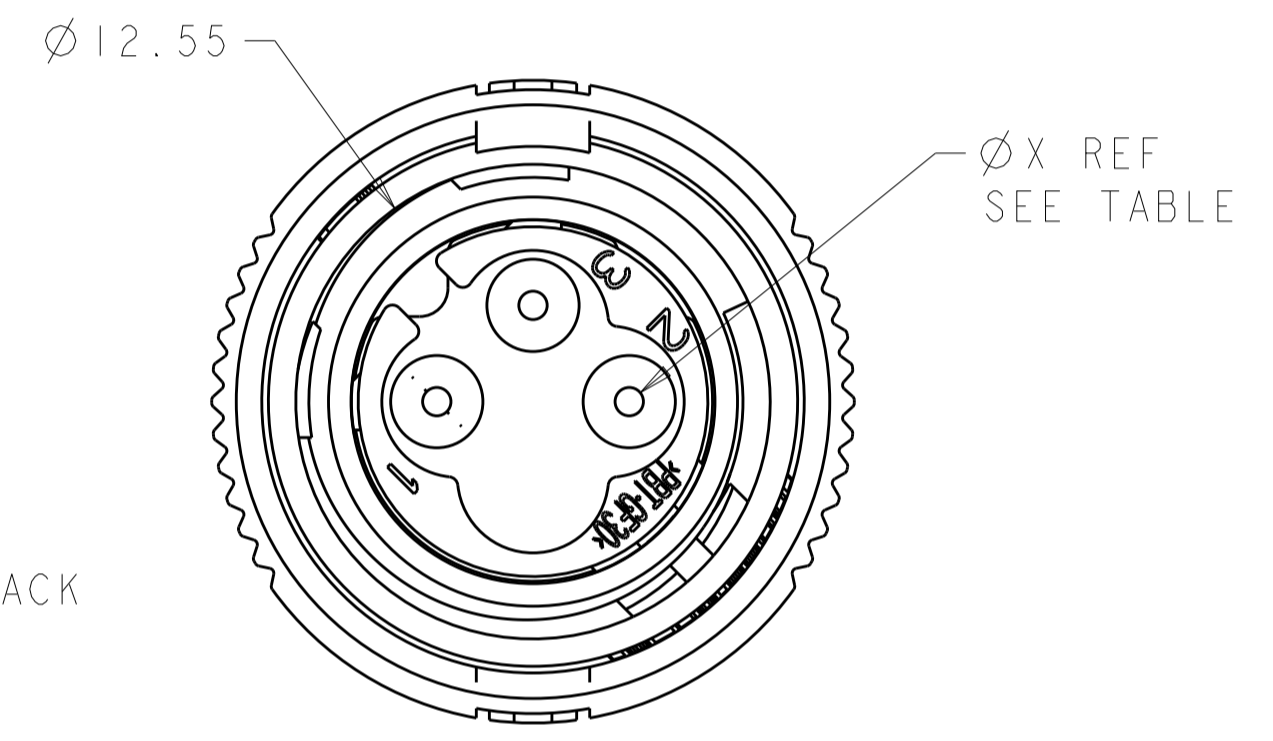

REVISIONS				
P.	LTN.	DESCRIPTION	DATE	APVD.
B3		REVISED PER ECO-15-010004	13JUL2015	NK MZ
C		REVISED PER ECO-17-004650	06APR2017	BDA MZ

SECTION Z-Z

RETAINER, SEAL, 1 REQD.
 MATERIAL: THERMOPLASTIC, COLOR-BLACK
 SEAL, WIRE ENTRY, 1 REQD.
 MATERIAL: ELASTOMER, COLOR-SEE TABLE

OBSOLETE	RED	NATURAL	Ø 1.5	115°	1445534-05
OBSOLETE	BLACK	YELLOW	Ø 0.75	130°	1445534-04
	BLACK	NATURAL	Ø 1.5	115°	1445534-03
OBSOLETE	BLACK	NATURAL	Ø 1.5	130°	1445534-02
	BLACK	YELLOW	Ø 0.75	115°	1445534-01
	HOUSING COLOR	SEAL, WIRE ENTRY COLOR	Ø X REF	K REF	PART NUMBER

THIS DRAWING IS A CONTROLLED DOCUMENT.

DIMENSIONS:	TOLERANCES UNLESS OTHERWISE SPECIFIED:	DWN S. WIEST 07MAY2001	TE Connectivity
mm	0 PLC ±0.5 1 PLC ±0.13 3 PLC ±0.013 4 PLC ±0.001	CHK G. DOUITY 07MAY2001	
FINISH		APVD H. WAKEEM 12JUN2003	NAME ASSEMBLY, PLUG, SIZE 8, 3 POSITION, SEALED, MINI CPC
MATERIAL SEE CALLOUT		PRODUCT SPEC	SIZE CAGE CODE DRAWING NO. A100779C=1445534
		APPLICATION SPEC	RESTRICTED TO
		WEIGHT	SCALE 5:1 SHEET 1 OF 1 REV C
		CUSTOMER DRAWING	