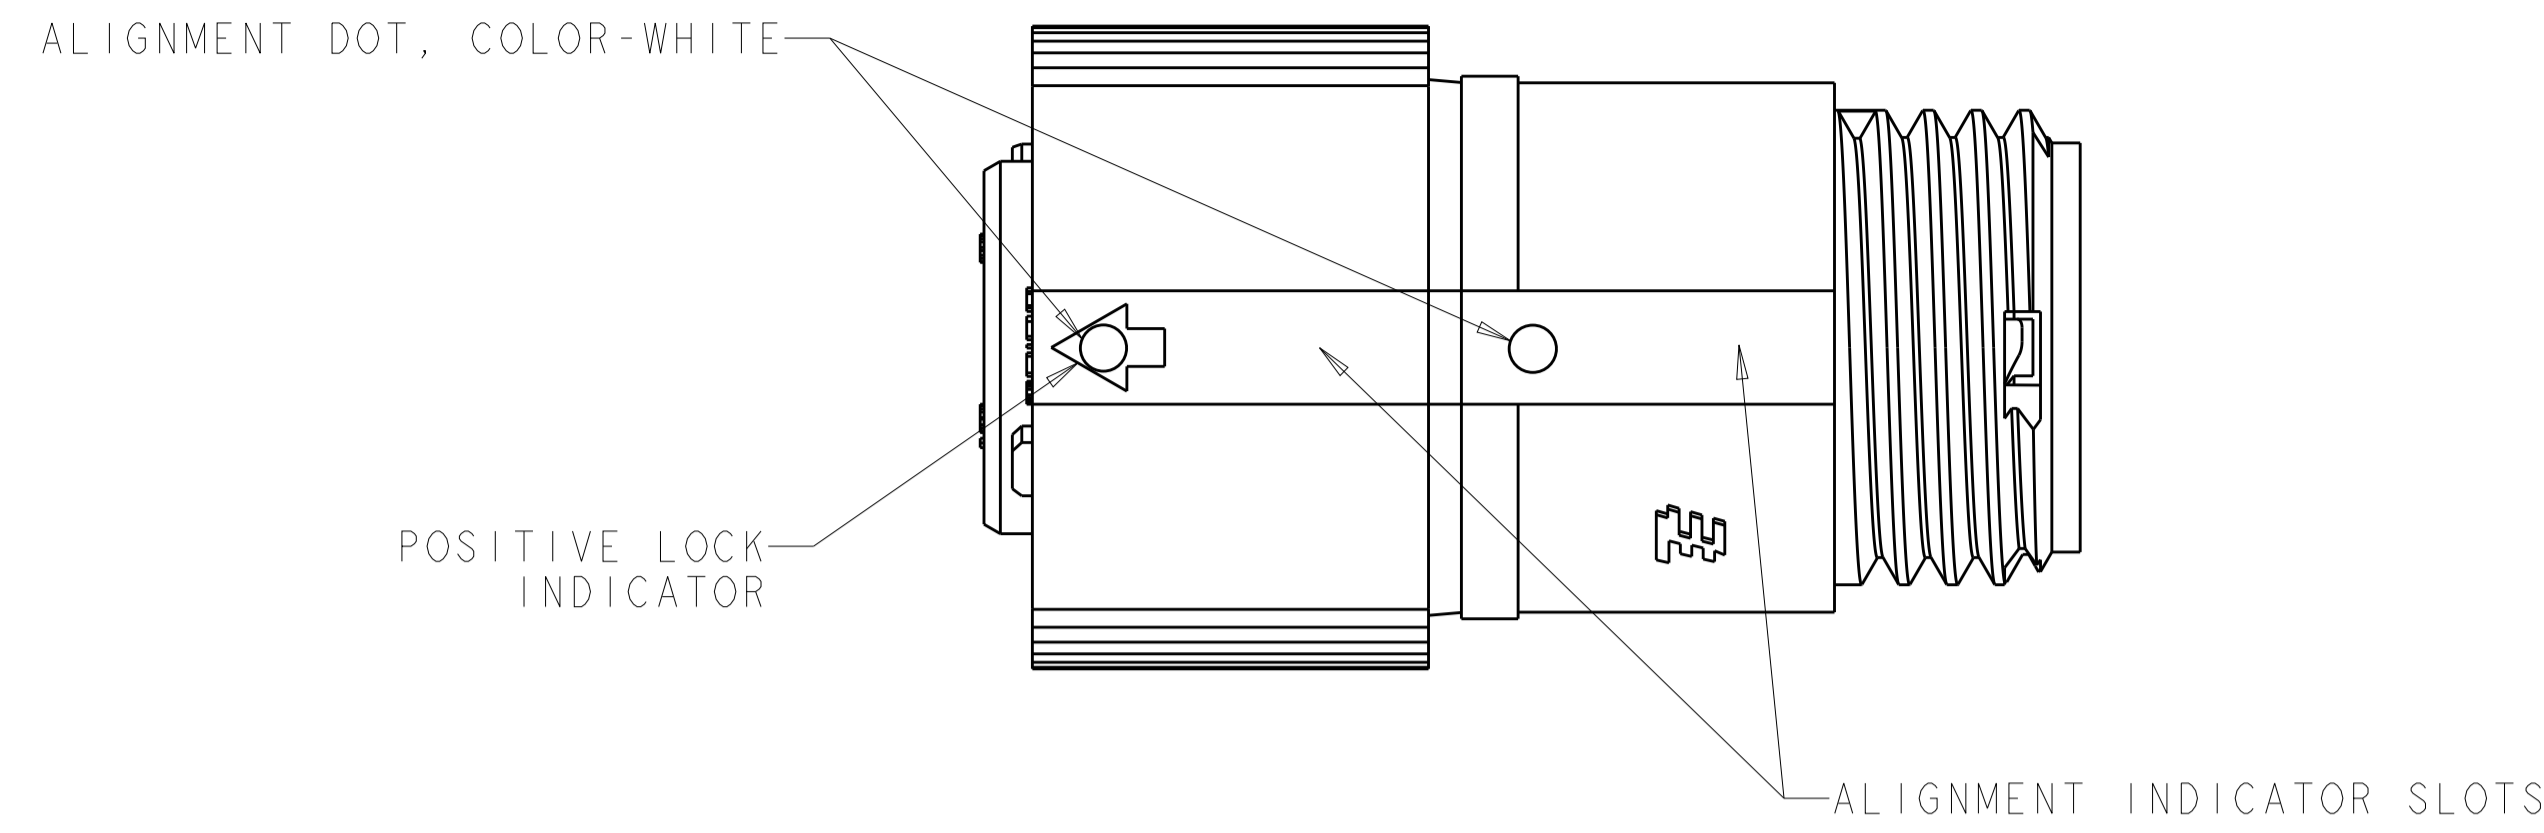

REVISIONS				
P.	LTN.	DESCRIPTION	DATE	APVD.
B3		REVISED PER ECO-15-010004	13JUL2015	NK MZ
C		REVISED PER ECO-17-004650	06APR2017	BDA MZ

SECTION Z-Z

RETAINER, SEAL, 1 REQD.
 MATERIAL: THERMOPLASTIC, COLOR-BLACK
 SEAL, WIRE ENTRY, 1 REQD.
 MATERIAL: ELASTOMER, COLOR-SEE TABLE

OBSOLETE	RED	NATURAL	Ø 1.5	115°	1445534-05
OBSOLETE	BLACK	YELLOW	Ø 0.75	130°	1445534-04
	BLACK	NATURAL	Ø 1.5	115°	1445534-03
OBSOLETE	BLACK	NATURAL	Ø 1.5	130°	1445534-02
	BLACK	YELLOW	Ø 0.75	115°	1445534-01
	HOUSING COLOR	SEAL, WIRE ENTRY COLOR	Ø X REF	K REF	PART NUMBER

THIS DRAWING IS A CONTROLLED DOCUMENT.

DIMENSIONS:	TOLERANCES UNLESS OTHERWISE SPECIFIED:	DWN S. WIEST 07MAY2001	TE Connectivity
mm	0 PLC ±0.5 1 PLC ±0.13 3 PLC ±0.013 4 PLC ±0.001	CHK G. DOUITY 07MAY2001	
FINISH		APVD H. WAKEEM 12JUN2003	NAME ASSEMBLY, PLUG, SIZE 8, 3 POSITION, SEALED, MINI CPC
MATERIAL SEE CALLOUT		PRODUCT SPEC	SIZE CAGE CODE DRAWING NO. A100779C=1445534
		APPLICATION SPEC	RESTRICTED TO
		WEIGHT	SCALE 5:1 SHEET 1 OF 1 REV C
		CUSTOMER DRAWING	