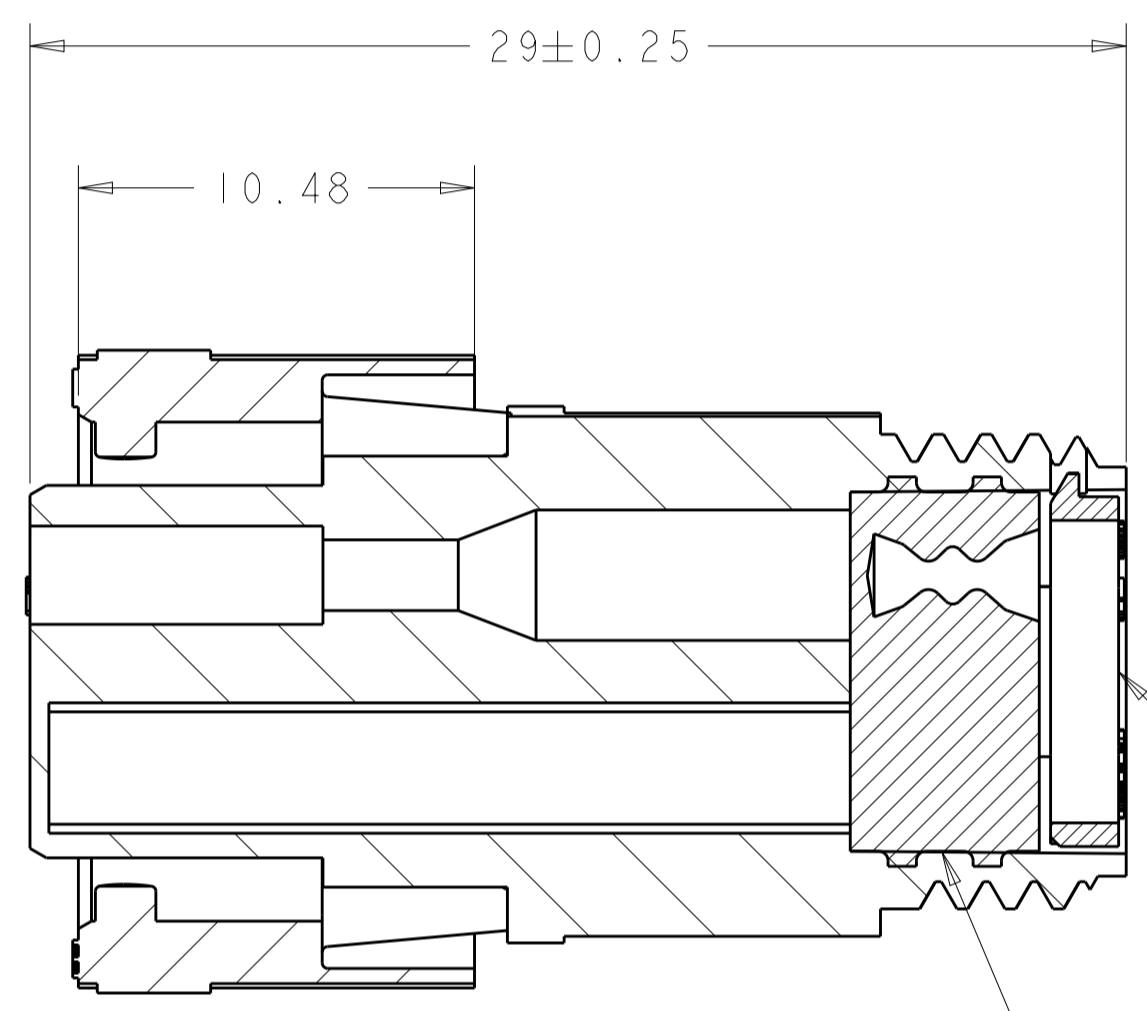

REVISIONS				
P.	LTN.	DESCRIPTION	DATE	APVD.
B3		REVISED PER ECO-15-010004	13JUL2015	NK MZ
C		REVISED PER ECO-17-004650	06APR2017	BDA MZ

SECTION Z-Z

RETAINER, SEAL, 1 REQD.
 MATERIAL: THERMOPLASTIC, COLOR-BLACK
 SEAL, WIRE ENTRY, 1 REQD.
 MATERIAL: ELASTOMER, COLOR-SEE TABLE

OBSOLETE	RED	NATURAL	Ø 1.5	115°	1445534-05
OBSOLETE	BLACK	YELLOW	Ø 0.75	130°	1445534-04
	BLACK	NATURAL	Ø 1.5	115°	1445534-03
OBSOLETE	BLACK	NATURAL	Ø 1.5	130°	1445534-02
	BLACK	YELLOW	Ø 0.75	115°	1445534-01
	HOUSING COLOR	SEAL, WIRE ENTRY COLOR	Ø X REF	K REF	PART NUMBER

THIS DRAWING IS A CONTROLLED DOCUMENT.

DIMENSIONS:	TOLERANCES UNLESS OTHERWISE SPECIFIED:	DWN S. WIEST 07MAY2001	TE Connectivity
mm	0 PLC ±0.5 1 PLC ±0.13 3 PLC ±0.013 4 PLC ±0.001	CHK G. DOUITY 07MAY2001	
FINISH		APVD H. WAKEEM 12JUN2003	NAME ASSEMBLY, PLUG, SIZE 8, 3 POSITION, SEALED, MINI CPC
MATERIAL SEE CALLOUT		PRODUCT SPEC	SIZE CAGE CODE DRAWING NO. A100779C=1445534
		APPLICATION SPEC	RESTRICTED TO
		WEIGHT	SCALE 5:1 SHEET 1 OF 1 REV C
		CUSTOMER DRAWING	