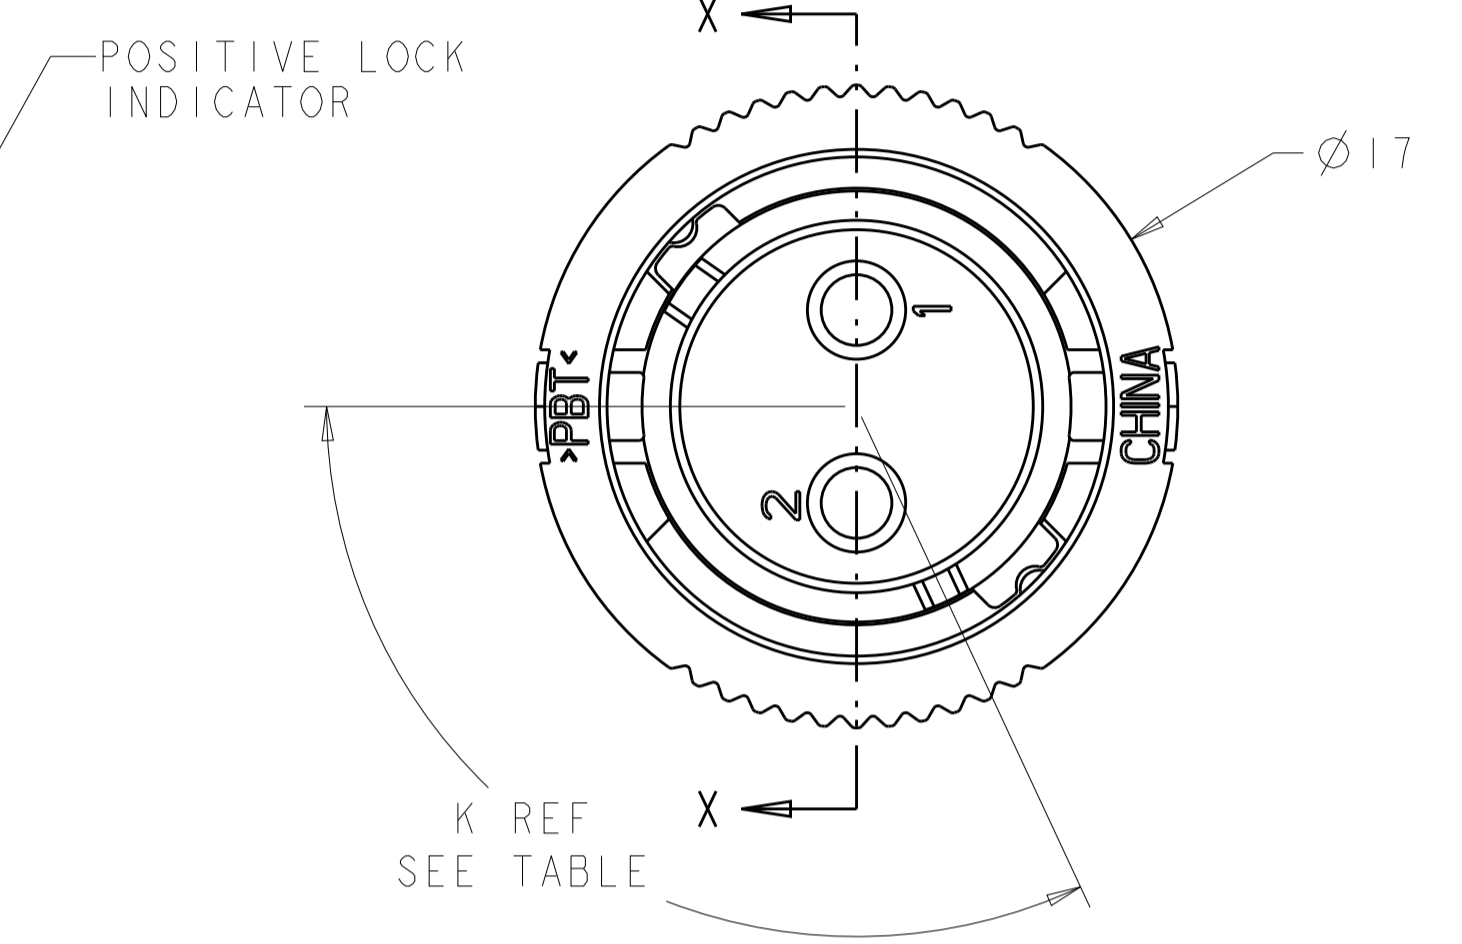

REVISIONS				
P.	LTN	DESCRIPTION	DATE	APVD
B3		REVISED PER ECO-15-010004	13JUL2015	NK MZ
C		REVISED PER ECO-16-018352	24MAR2017	RS MZ

OBSOLETE	YELLOW	Ø 0.75	130°	1445535-04
	NATURAL	Ø 1.5	115°	1445535-03
OBSOLETE	NATURAL	Ø 1.5	130°	1445535-02
	YELLOW	Ø 0.75	115°	1445535-01
	SEAL, WIRE ENTRY COLOR	Ø X REF	K REF	PART NUMBER

THIS DRAWING IS A CONTROLLED DOCUMENT.		DWN S. WIEST 07MAY2001	TE Connectivity
DIMENSIONS:		CHK G. DOUITY 07MAY2001	
mm	TOLERANCES UNLESS OTHERWISE SPECIFIED:	APVD H. WAKEEM 12JUN2003	NAME ASSEMBLY, PLUG, SIZE 8, 2 POSITION, SEALED, MINI CPC
0 PLC ± 1 PLC ±0.5 2 PLC ±0.13 3 PLC ±0.013 4 PLC ±0.0001 ANGLES ±	MATERIAL SEE CALLOUT FINISH SEE CALLOUT	PRODUCT SPEC APPLICATION SPEC WEIGHT CUSTOMER DRAWING	SIZE CAGE CODE DRAWING NO A100779C=1445535 RESTRICTED TO SCALE 5:1 SHEET 1 OF 1 REV C