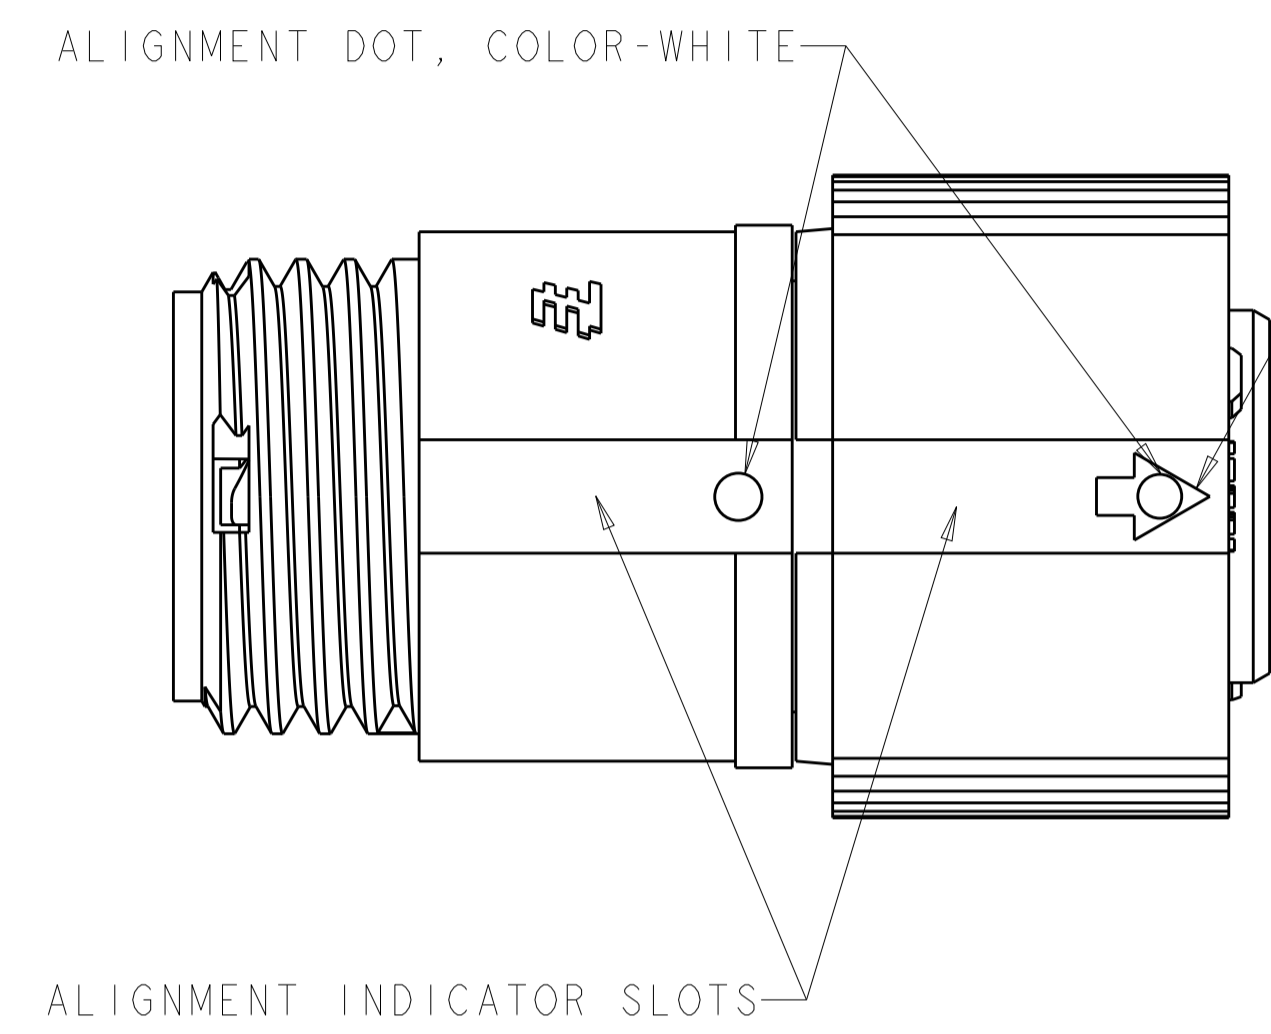

REVISIONS				
P.	LTN	DESCRIPTION	DATE	APVD
B3		REVISED PER ECO-15-010004	13JUL2015	NK MZ
C		REVISED PER ECO-16-018352	24MAR2017	RS MZ

OBSOLETE	YELLOW	Ø 0.75	130°	1445535-04
	NATURAL	Ø 1.5	115°	1445535-03
OBSOLETE	NATURAL	Ø 1.5	130°	1445535-02
	YELLOW	Ø 0.75	115°	1445535-01
	SEAL, WIRE ENTRY COLOR	Ø X REF	K REF	PART NUMBER

THIS DRAWING IS A CONTROLLED DOCUMENT.		DWN S. WIEST 07MAY2001	TE Connectivity
DIMENSIONS:		CHK G. DOUITY 07MAY2001	
mm	TOLERANCES UNLESS OTHERWISE SPECIFIED:	APVD H. WAKEEM 12JUN2003	NAME ASSEMBLY, PLUG, SIZE 8, 2 POSITION, SEALED, MINI CPC
0 PLC ± 1 PLC ±0.5 2 PLC ±0.13 3 PLC ±0.013 4 PLC ±0.0001 ANGLES ±	MATERIAL SEE CALLOUT FINISH SEE CALLOUT	PRODUCT SPEC APPLICATION SPEC WEIGHT CUSTOMER DRAWING	SIZE CAGE CODE DRAWING NO A100779C=1445535 RESTRICTED TO SCALE 5:1 SHEET 1 OF 1 REV C