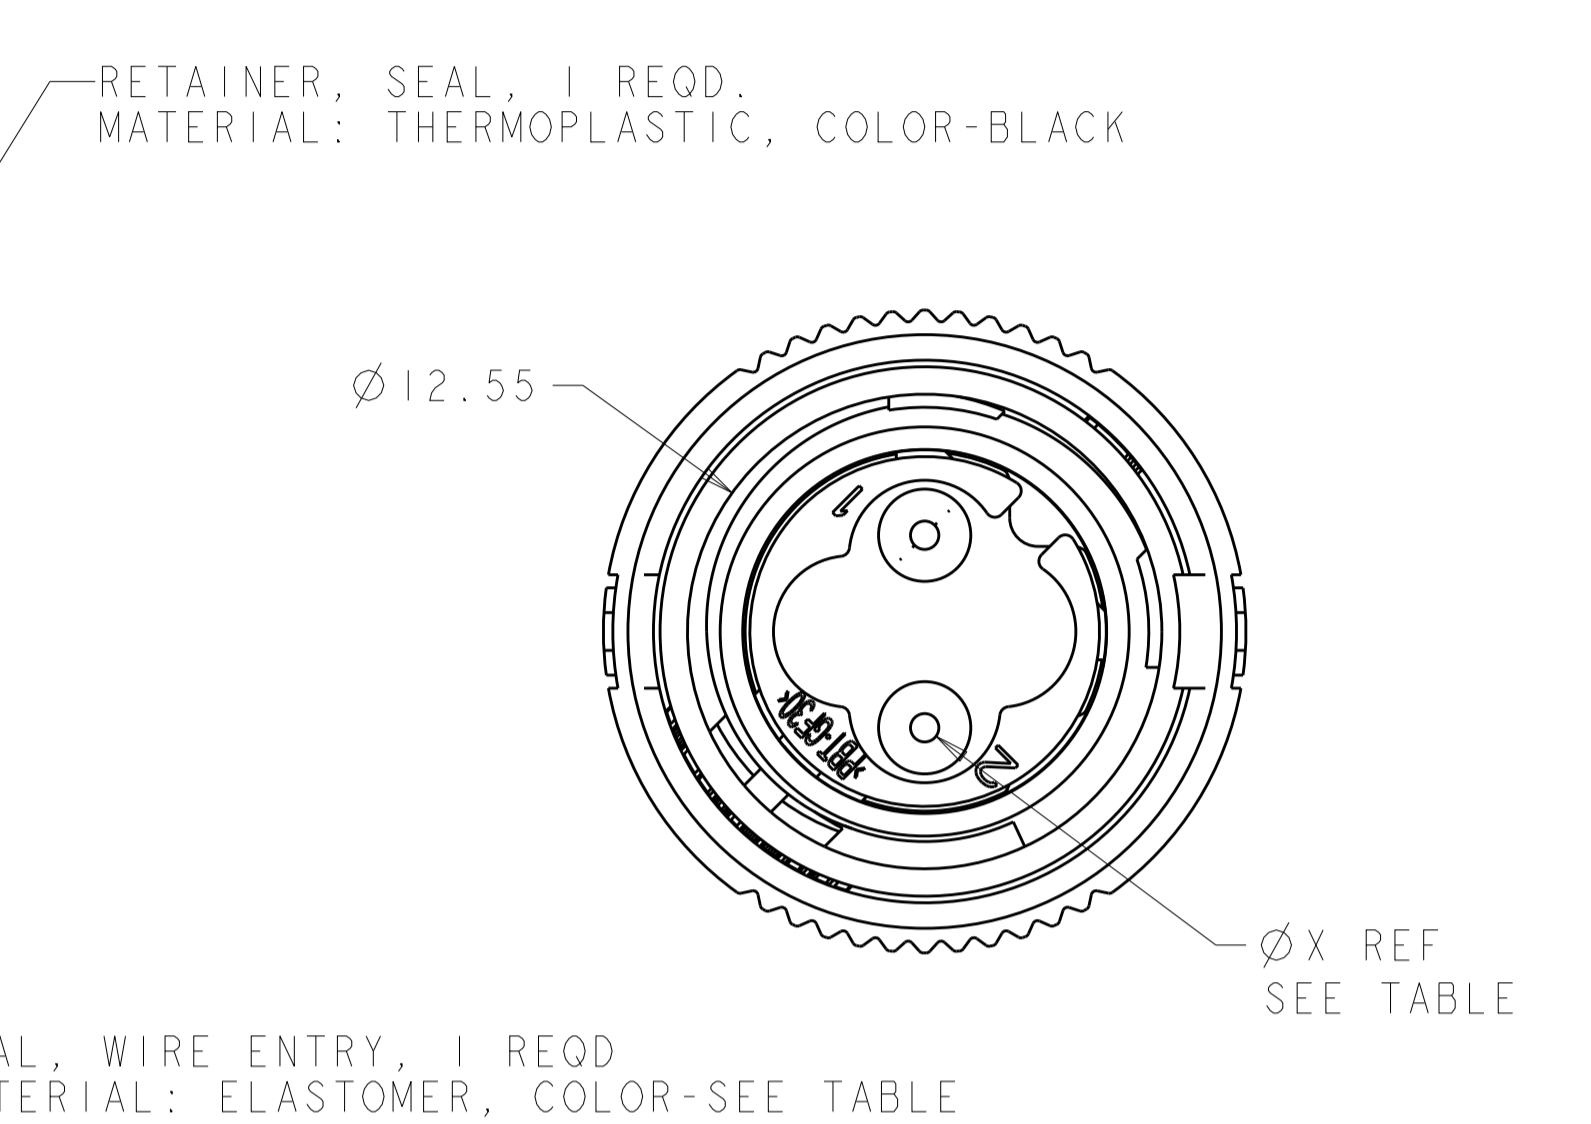

REVISIONS				
P.	LTN	DESCRIPTION	DATE	APVD
B3		REVISED PER ECO-15-010004	13JUL2015	NK MZ
C		REVISED PER ECO-16-018352	24MAR2017	RS MZ

OBSOLETE	YELLOW	Ø 0.75	130°	1445535-04
	NATURAL	Ø 1.5	115°	1445535-03
OBSOLETE	NATURAL	Ø 1.5	130°	1445535-02
	YELLOW	Ø 0.75	115°	1445535-01
	SEAL, WIRE ENTRY COLOR	Ø X REF	K REF	PART NUMBER

THIS DRAWING IS A CONTROLLED DOCUMENT.		DWN S. WIEST 07MAY2001	TE Connectivity
DIMENSIONS:		CHK G. DOUITY 07MAY2001	
mm	TOLERANCES UNLESS OTHERWISE SPECIFIED:	APVD H. WAKEEM 12JUN2003	NAME ASSEMBLY, PLUG, SIZE 8, 2 POSITION, SEALED, MINI CPC
0 PLC ± 1 PLC ±0.5 2 PLC ±0.13 3 PLC ±0.013 4 PLC ±0.0001 ANGLES ±	MATERIAL SEE CALLOUT FINISH SEE CALLOUT	PRODUCT SPEC APPLICATION SPEC WEIGHT CUSTOMER DRAWING	SIZE CAGE CODE DRAWING NO A100779C=1445535 RESTRICTED TO SCALE 5:1 SHEET 1 OF 1 REV C