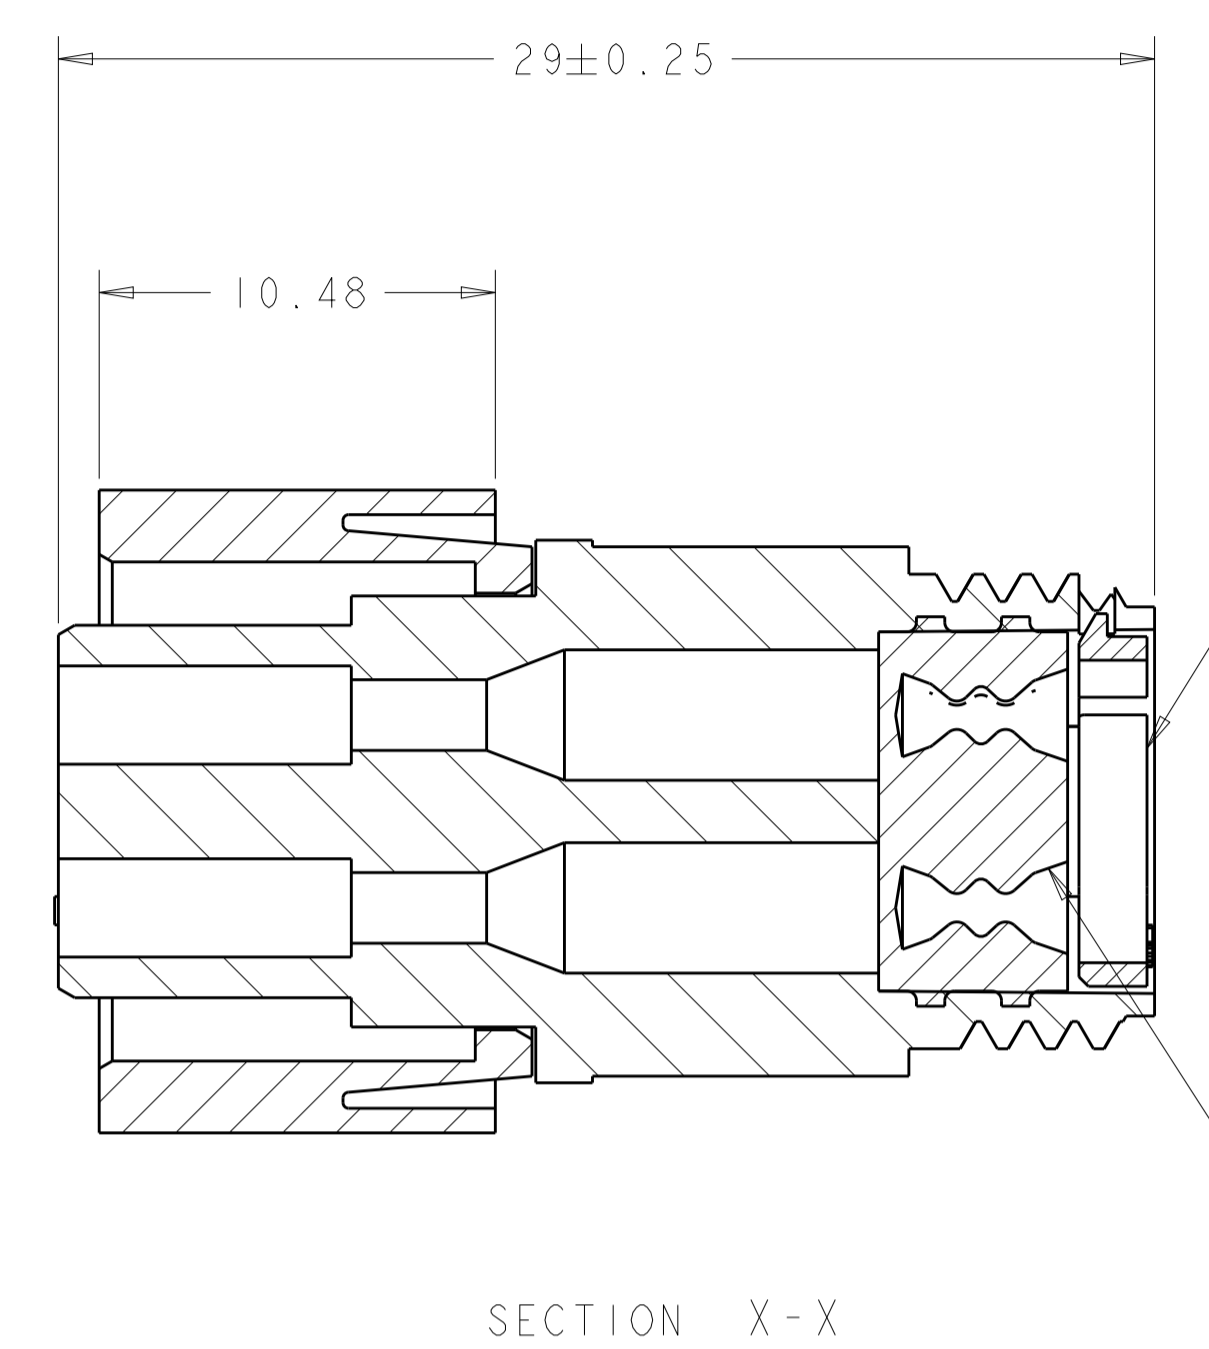

REVISIONS				
P.	LTN	DESCRIPTION	DATE	APVD
B3		REVISED PER ECO-15-010004	13JUL2015	NK MZ
C		REVISED PER ECO-16-018352	24MAR2017	RS MZ

OBSOLETE	YELLOW	Ø 0.75	130°	1445535-04
	NATURAL	Ø 1.5	115°	1445535-03
OBSOLETE	NATURAL	Ø 1.5	130°	1445535-02
	YELLOW	Ø 0.75	115°	1445535-01
	SEAL, WIRE ENTRY COLOR	Ø X REF	K REF	PART NUMBER

THIS DRAWING IS A CONTROLLED DOCUMENT.		DWN S. WIEST 07MAY2001	TE Connectivity
DIMENSIONS:		CHK G. DOUITY 07MAY2001	
mm	TOLERANCES UNLESS OTHERWISE SPECIFIED:	APVD H. WAKEEM 12JUN2003	NAME ASSEMBLY, PLUG, SIZE 8, 2 POSITION, SEALED, MINI CPC
0 PLC ± 1 PLC ±0.5 2 PLC ±0.13 3 PLC ±0.013 4 PLC ±0.0001 ANGLES ±	MATERIAL SEE CALLOUT FINISH SEE CALLOUT	PRODUCT SPEC APPLICATION SPEC WEIGHT CUSTOMER DRAWING	SIZE CAGE CODE DRAWING NO A100779C=1445535 RESTRICTED TO SCALE 5:1 SHEET 1 OF 1 REV C