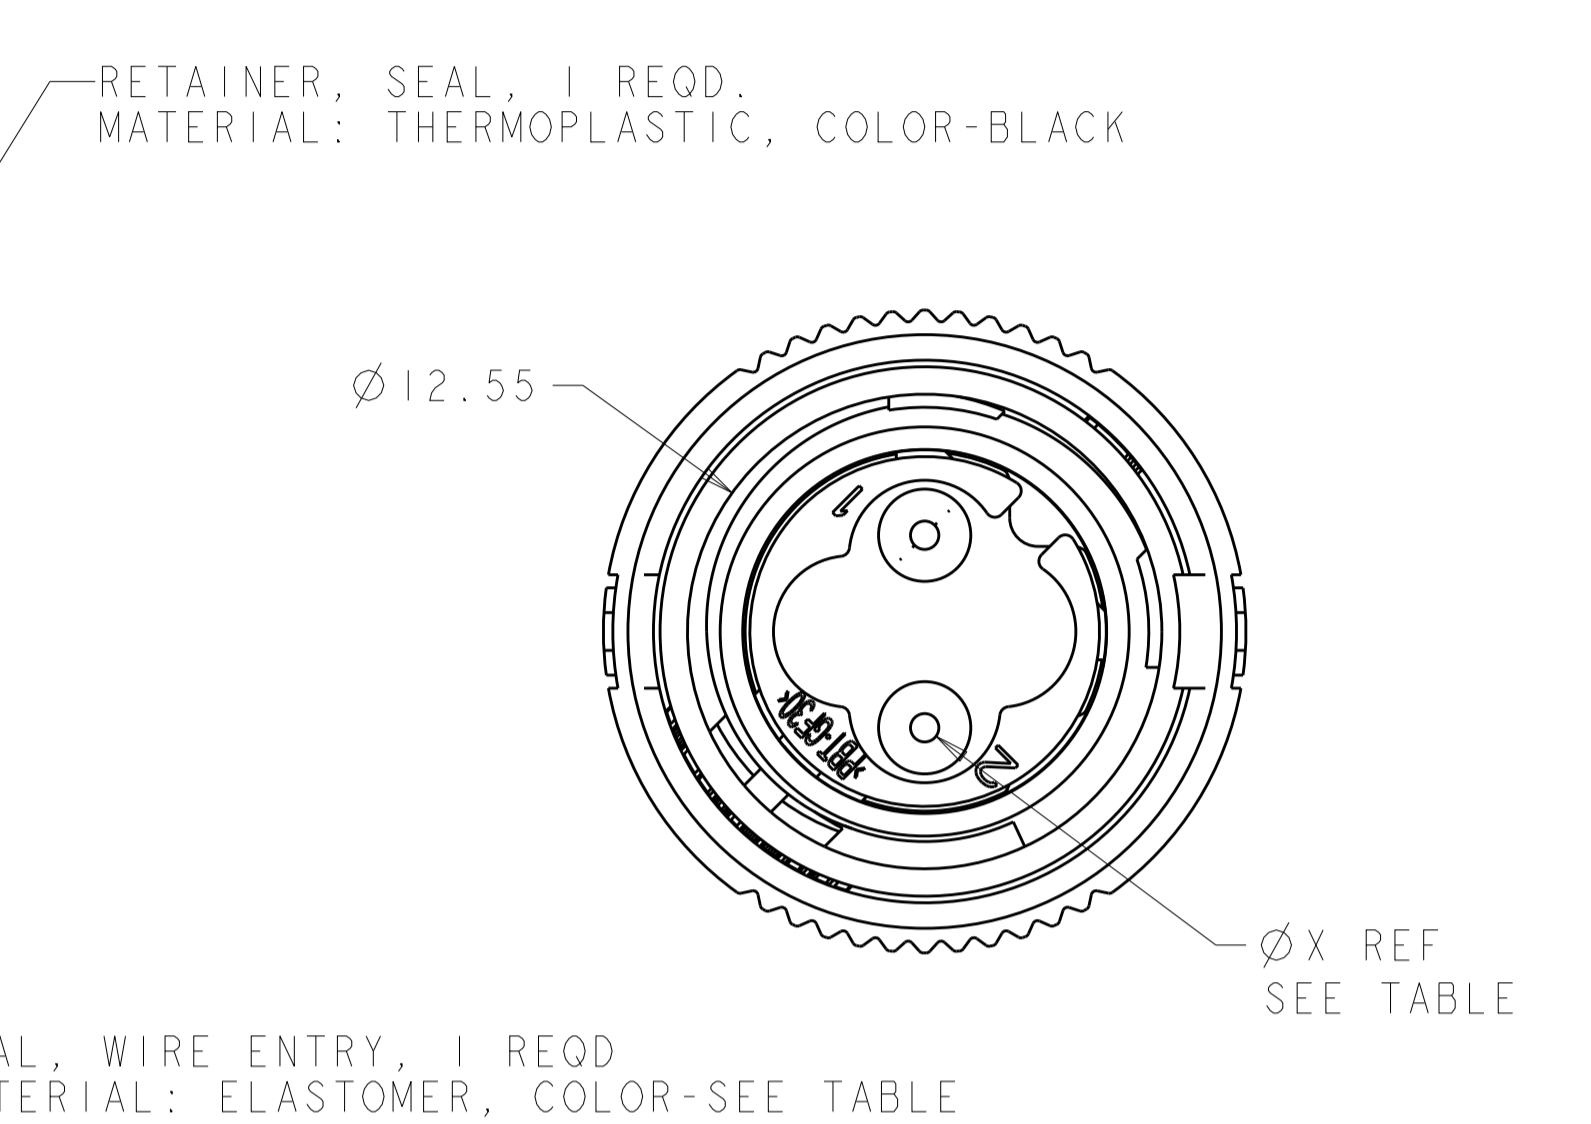

REVISIONS				
P.	LTN	DESCRIPTION	DATE	APVD
B3		REVISED PER ECO-15-010004	13JUL2015	NK MZ
C		REVISED PER ECO-16-018352	24MAR2017	RS MZ

OBSOLETE	YELLOW	Ø 0.75	130°	1445535-04
	NATURAL	Ø 1.5	115°	1445535-03
OBSOLETE	NATURAL	Ø 1.5	130°	1445535-02
	YELLOW	Ø 0.75	115°	1445535-01
	SEAL, WIRE ENTRY COLOR	Ø X REF	K REF	PART NUMBER

THIS DRAWING IS A CONTROLLED DOCUMENT.		DWN S. WIEST 07MAY2001	TE Connectivity
DIMENSIONS: mm		CHK G. DOUITY 07MAY2001	
TOLERANCES UNLESS OTHERWISE SPECIFIED:		APVD H. WAKEEM 12JUN2003	NAME ASSEMBLY, PLUG, SIZE 8, 2 POSITION, SEALED, MINI CPC
0 PLC ± 1 PLC ±0.5 2 PLC ±0.13 3 PLC ±0.013 4 PLC ±0.0001 ANGLES ±		PRODUCT SPEC	SIZE CAGE CODE DRAWING NO
MATERIAL SEE CALLOUT		APPLICATION SPEC	RESTRICTED TO
FINISH SEE CALLOUT		WEIGHT	A100779C=1445535
CUSTOMER DRAWING		SCALE 5:1	SHEET 1 OF 1 REV C