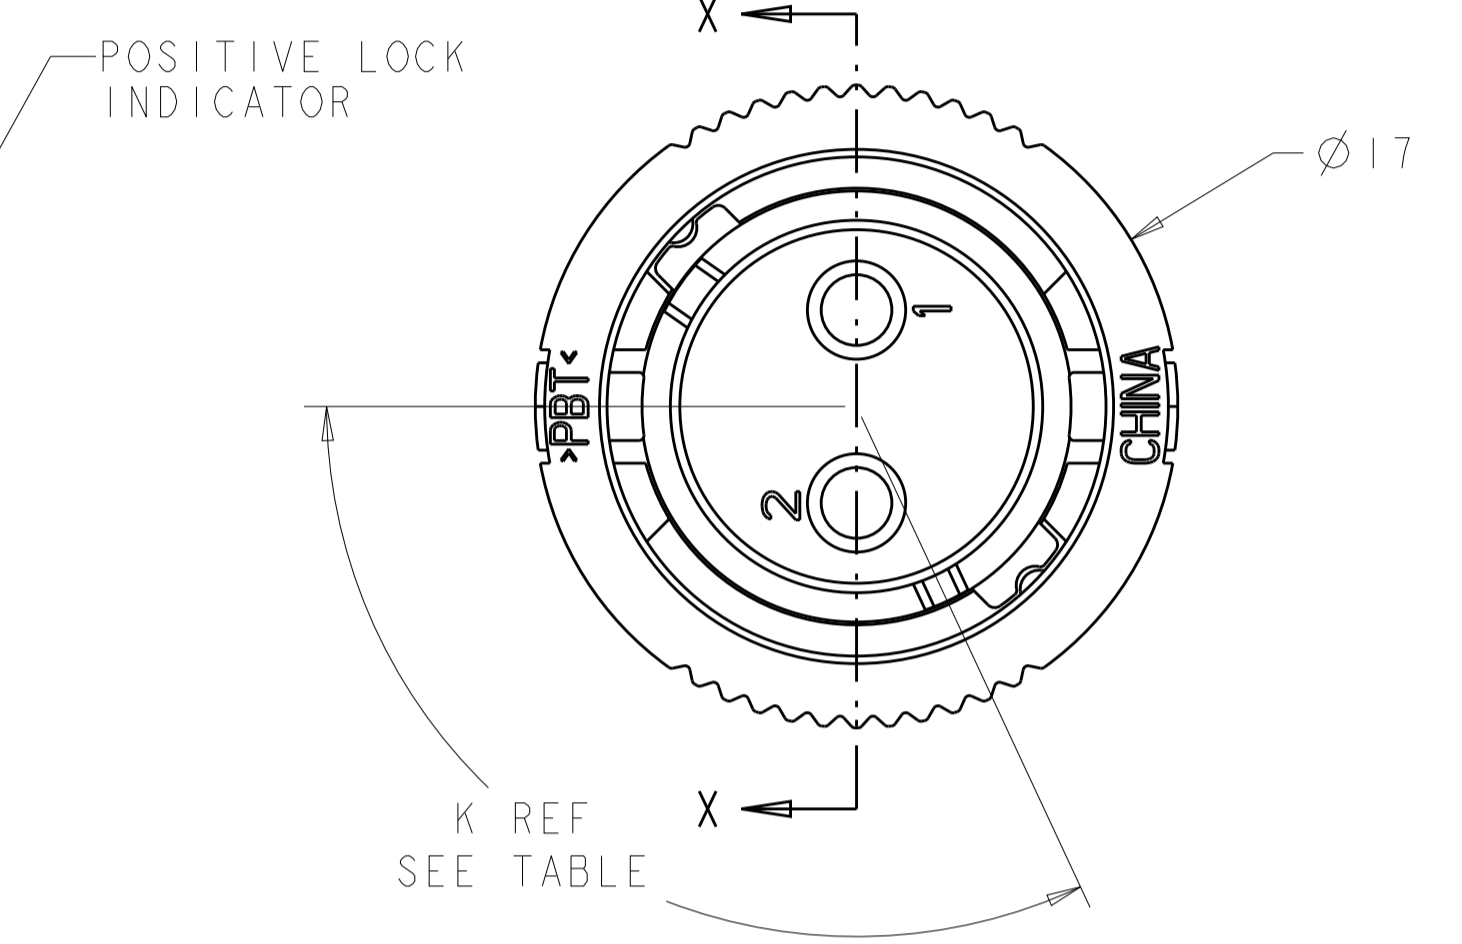

REVISIONS				
P.	LTN	DESCRIPTION	DATE	APVD
B3		REVISED PER ECO-15-010004	13JUL2015	NK MZ
C		REVISED PER ECO-16-018352	24MAR2017	RS MZ

OBSOLETE	YELLOW	Ø 0.75	130°	1445535-04
	NATURAL	Ø 1.5	115°	1445535-03
OBSOLETE	NATURAL	Ø 1.5	130°	1445535-02
	YELLOW	Ø 0.75	115°	1445535-01
	SEAL, WIRE ENTRY COLOR	Ø X REF	K REF	PART NUMBER

THIS DRAWING IS A CONTROLLED DOCUMENT.		DWN S. WIEST 07MAY2001	TE Connectivity
DIMENSIONS: mm		CHK G. DOUITY 07MAY2001	
TOLERANCES UNLESS OTHERWISE SPECIFIED:		APVD H. WAKEEM 12JUN2003	NAME ASSEMBLY, PLUG, SIZE 8, 2 POSITION, SEALED, MINI CPC
0 PLC ± 1 PLC ±0.5 2 PLC ±0.13 3 PLC ±0.013 4 PLC ±0.0001 ANGLES ±		PRODUCT SPEC	SIZE CAGE CODE DRAWING NO
MATERIAL SEE CALLOUT		APPLICATION SPEC	RESTRICTED TO
FINISH SEE CALLOUT		WEIGHT	A100779C=1445535
CUSTOMER DRAWING		SCALE 5:1	SHEET 1 OF 1 REV C