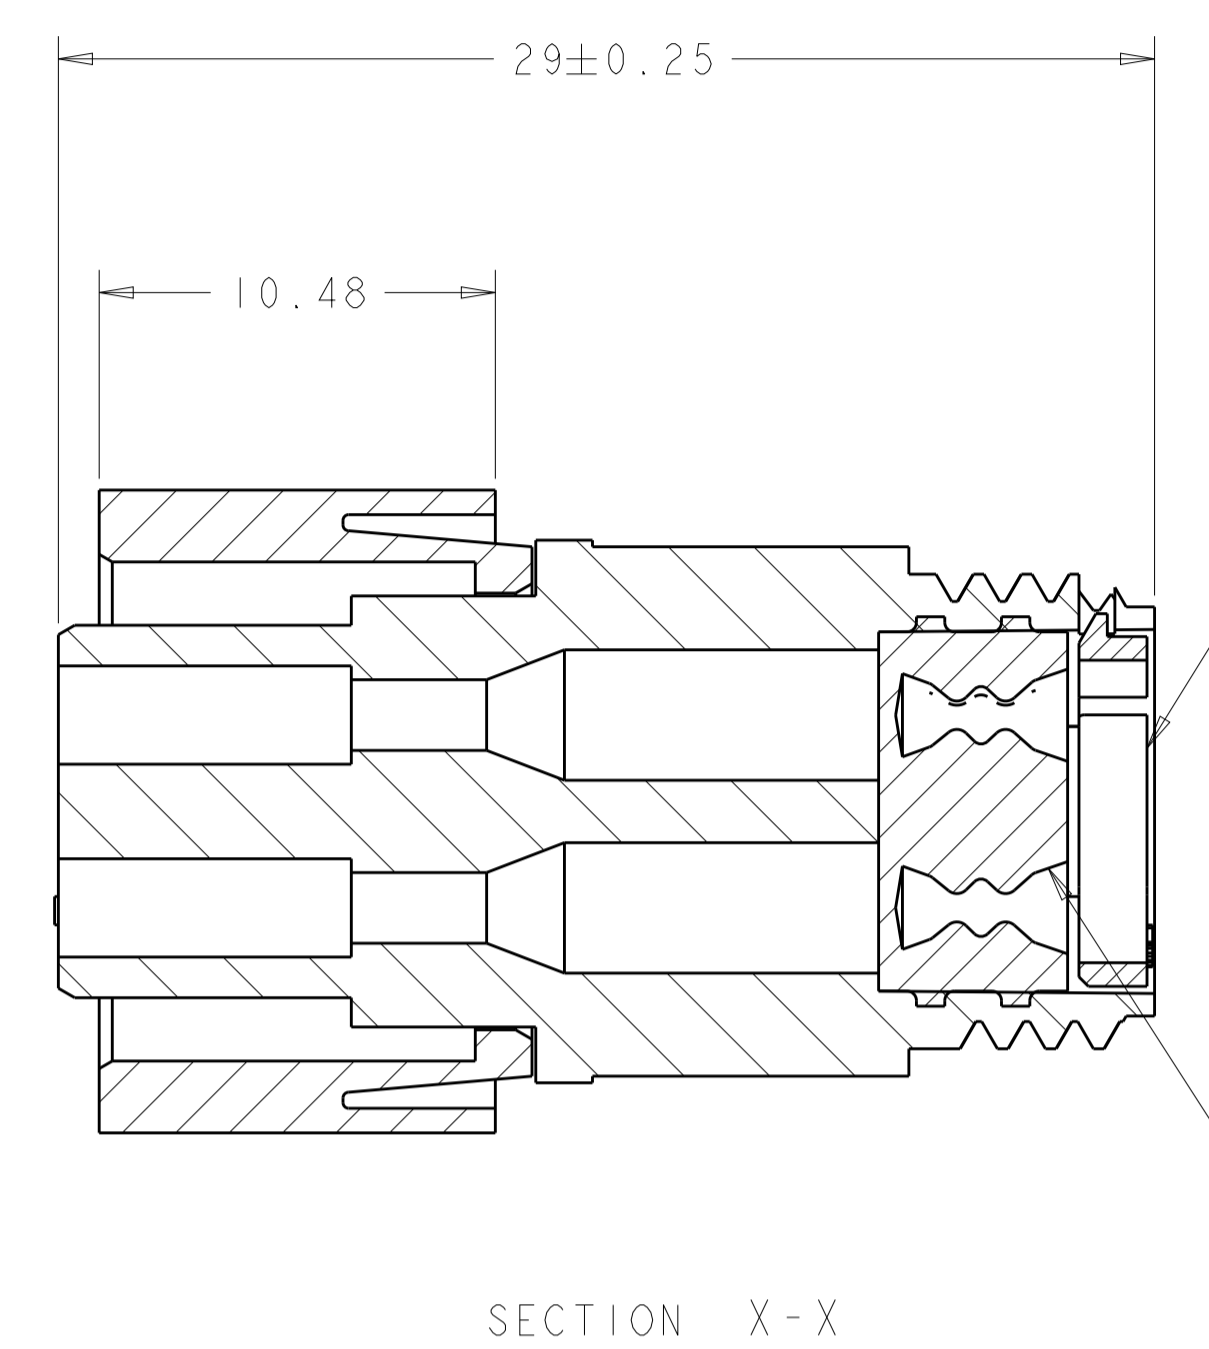

REVISIONS				
P.	LTN	DESCRIPTION	DATE	APVD
B3		REVISED PER ECO-15-010004	13JUL2015	NK MZ
C		REVISED PER ECO-16-018352	24MAR2017	RS MZ

OBSOLETE	YELLOW	Ø 0.75	130°	1445535-04
	NATURAL	Ø 1.5	115°	1445535-03
OBSOLETE	NATURAL	Ø 1.5	130°	1445535-02
	YELLOW	Ø 0.75	115°	1445535-01
	SEAL, WIRE ENTRY COLOR	Ø X REF	K REF	PART NUMBER

THIS DRAWING IS A CONTROLLED DOCUMENT.		DWN S. WIEST 07MAY2001	TE Connectivity
DIMENSIONS: mm		CHK G. DOUITY 07MAY2001	
TOLERANCES UNLESS OTHERWISE SPECIFIED:		APVD H. WAKEEM 12JUN2003	NAME ASSEMBLY, PLUG, SIZE 8, 2 POSITION, SEALED, MINI CPC
0 PLC ± 1 PLC ±0.5 2 PLC ±0.13 3 PLC ±0.013 4 PLC ±0.0001 ANGLES ±		PRODUCT SPEC	SIZE CAGE CODE DRAWING NO
MATERIAL SEE CALLOUT		APPLICATION SPEC	RESTRICTED TO
FINISH SEE CALLOUT		WEIGHT	A100779C=1445535
CUSTOMER DRAWING		SCALE 5:1	SHEET 1 OF 1 REV C