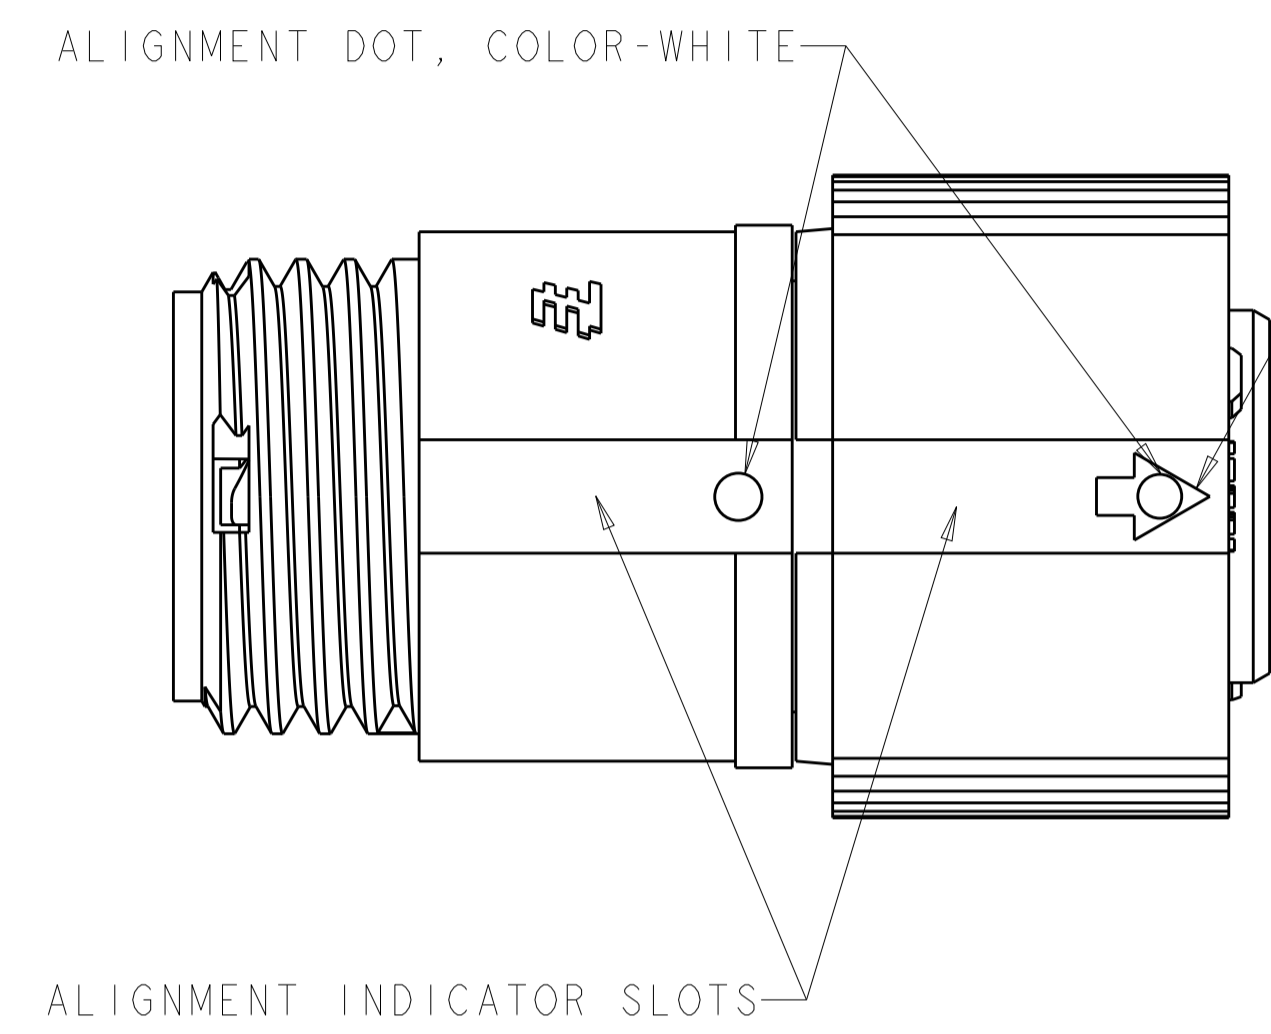

REVISIONS				
P.	LTN	DESCRIPTION	DATE	APVD
B3		REVISED PER ECO-15-010004	13JUL2015	NK MZ
C		REVISED PER ECO-16-018352	24MAR2017	RS MZ

OBSOLETE	YELLOW	Ø 0.75	130°	1445535-04
	NATURAL	Ø 1.5	115°	1445535-03
OBSOLETE	NATURAL	Ø 1.5	130°	1445535-02
	YELLOW	Ø 0.75	115°	1445535-01
	SEAL, WIRE ENTRY COLOR	Ø X REF	K REF	PART NUMBER

THIS DRAWING IS A CONTROLLED DOCUMENT.		DWN S. WIEST 07MAY2001	TE Connectivity
DIMENSIONS: mm		CHK G. DOUITY 07MAY2001	
TOLERANCES UNLESS OTHERWISE SPECIFIED:		APVD H. WAKEEM 12JUN2003	NAME ASSEMBLY, PLUG, SIZE 8, 2 POSITION, SEALED, MINI CPC
0 PLC ± 1 PLC ±0.5 2 PLC ±0.13 3 PLC ±0.013 4 PLC ±0.0001 ANGLES ±		PRODUCT SPEC	SIZE CAGE CODE DRAWING NO
MATERIAL SEE CALLOUT		APPLICATION SPEC	RESTRICTED TO
FINISH SEE CALLOUT		WEIGHT	A100779C=1445535
CUSTOMER DRAWING		SCALE 5:1	SHEET 1 OF 1 REV C