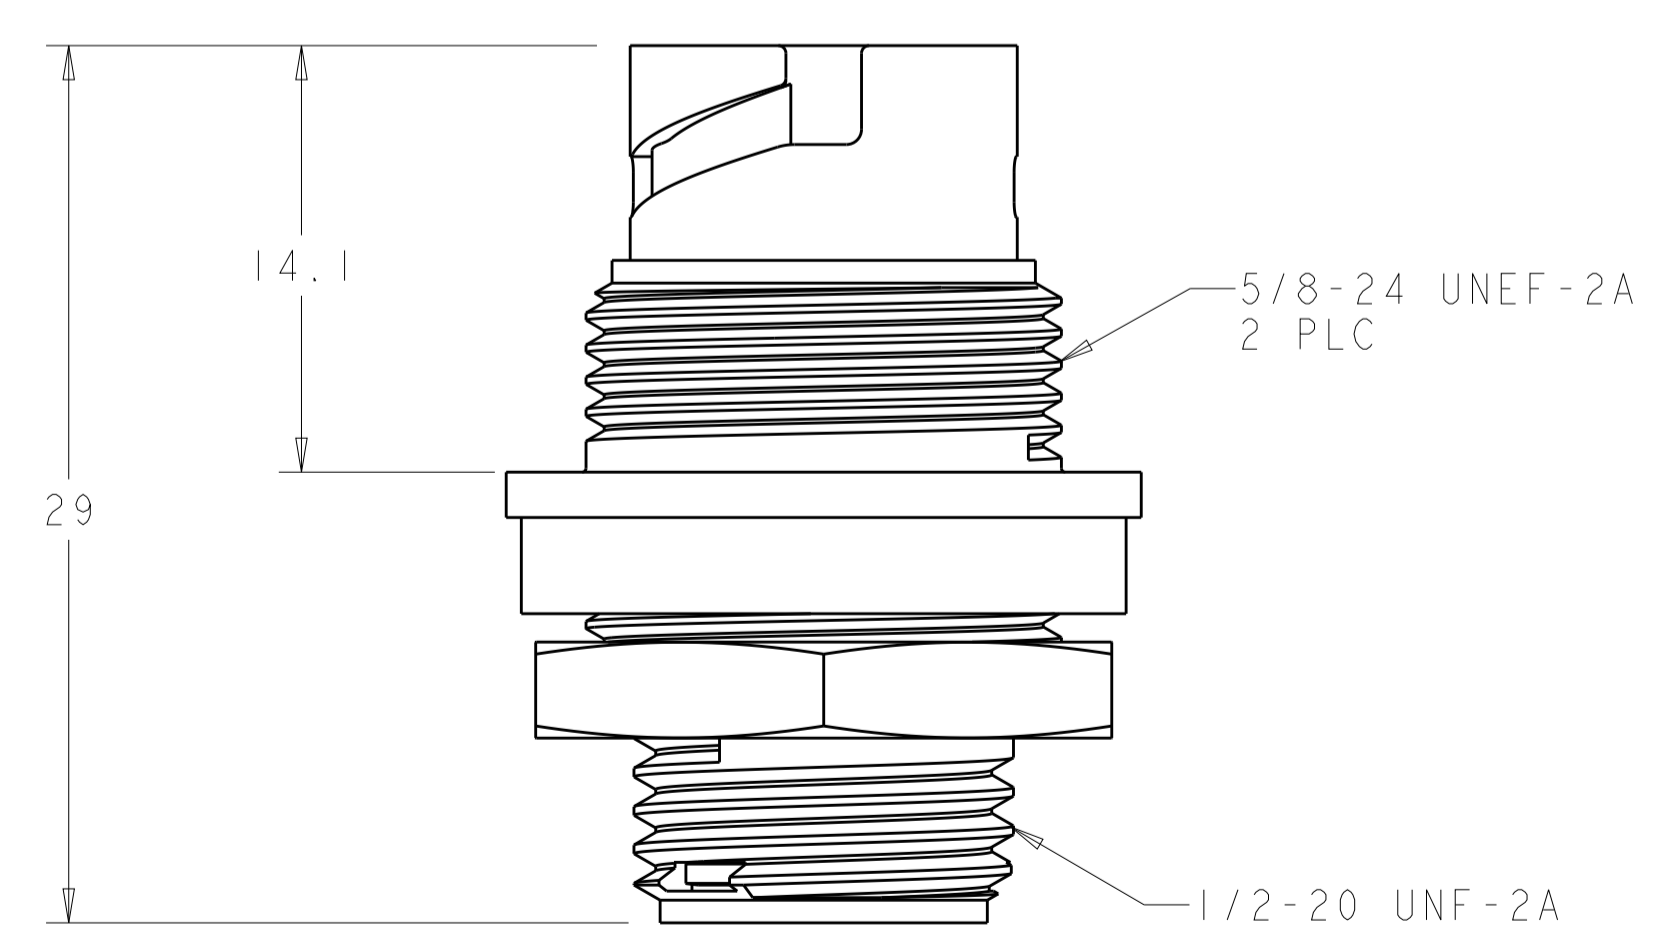

REVISIONS				
P.	LTR.	DESCRIPTION	DATE	OWN APVD
B3		REVISED PER ECO-15-010004	13JUL2015	NK MZ
C		REVISED PER ECO-16-018352	24MAR2017	RS MZ

1. CONNECTOR CAN BE FRONT OR REAR PANEL MOUNTED.  
 2. MAX PANEL THICKNESS-3.18

OBSOLETE	YELLOW	Ø0.75	130°	1445538-04
	NATURAL	Ø1.5	115°	1445538-03
OBSOLETE	NATURAL	Ø1.5	130°	1445538-02
	YELLOW	Ø0.75	115°	1445538-01
	SEAL, WIRE ENTRY COLOR	ØX REF	K REF	PART NUMBER

THIS DRAWING IS A CONTROLLED DOCUMENT.

OWN: S. WIEST 08MAY2001  
 CHK: G. DOUITY 08MAY2001  
 APVD: H. WAKEEM 13JUN2003

**STE** TE Connectivity

NAME: ASSEMBLY, RECEPTACLE, SIZE 8, 2 POSITION, PANEL MOUNT MINI CPC

SIZE: A1 00779 C=1445538

MATERIAL: SEE CALLOUT  
 FINISH: -  
 WEIGHT: -  
 CUSTOMER DRAWING

SCALE: 4:1 SHEET 1 OF 1 REV C

SUGGESTED PANEL CUTOUT 2