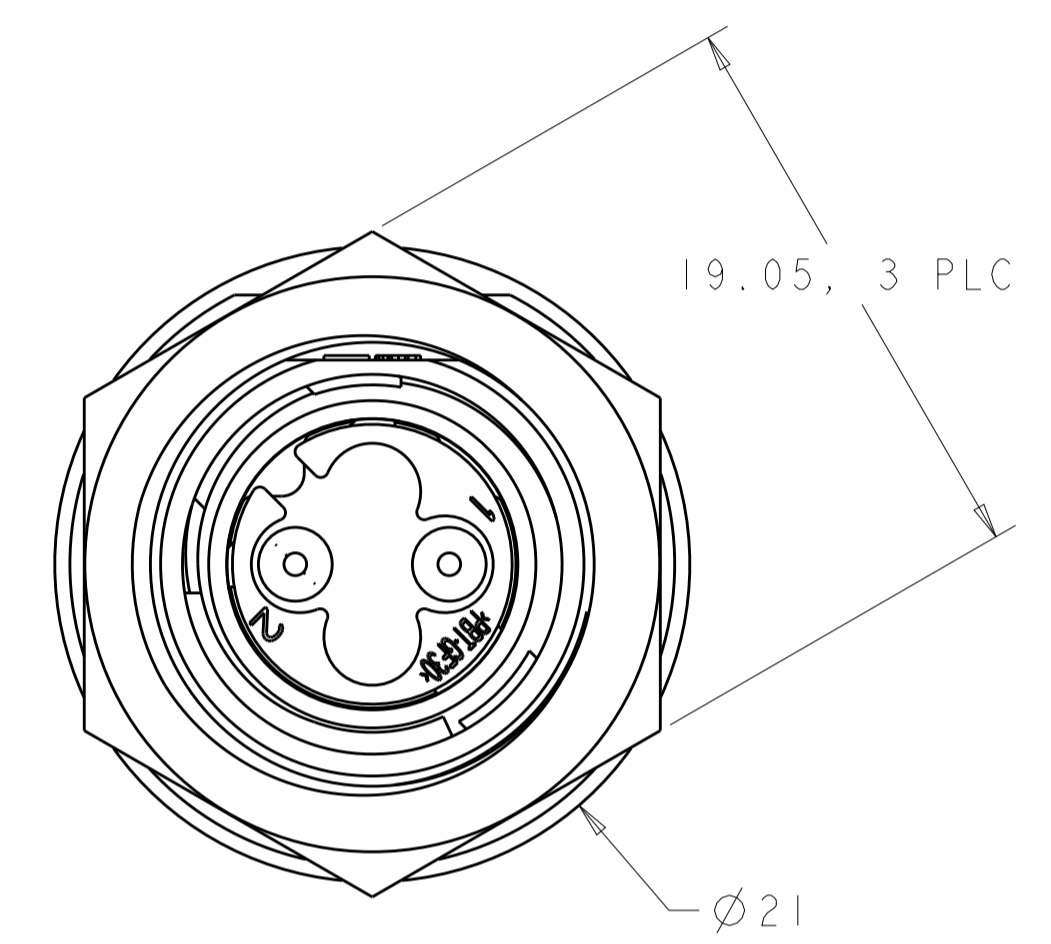

REVISIONS				
P.	LTR.	DESCRIPTION	DATE	OWN APVD
B3		REVISED PER ECO-15-010004	13JUL2015	NK MZ
C		REVISED PER ECO-16-018352	24MAR2017	RS MZ

1. CONNECTOR CAN BE FRONT OR REAR PANEL MOUNTED.  
 2. MAX PANEL THICKNESS-3.18

OBSOLETE	YELLOW	Ø0.75	130°	1445538-04
	NATURAL	Ø1.5	115°	1445538-03
OBSOLETE	NATURAL	Ø1.5	130°	1445538-02
	YELLOW	Ø0.75	115°	1445538-01
	SEAL, WIRE ENTRY COLOR	ØX REF	K REF	PART NUMBER

THIS DRAWING IS A CONTROLLED DOCUMENT.

OWN: S. WIEST 08MAY2001  
 CHK: G. DOUITY 08MAY2001  
 APVD: H. WAKEEM 13JUN2003

**STE** TE Connectivity

NAME: ASSEMBLY, RECEPTACLE, SIZE 8, 2 POSITION, PANEL MOUNT MINI CPC

SIZE: A1 00779 C=1445538

MATERIAL: SEE CALLOUT  
 FINISH: -  
 WEIGHT: -  
 CUSTOMER DRAWING

SCALE: 4:1 SHEET 1 OF 1 REV C

SUGGESTED PANEL CUTOUT 2