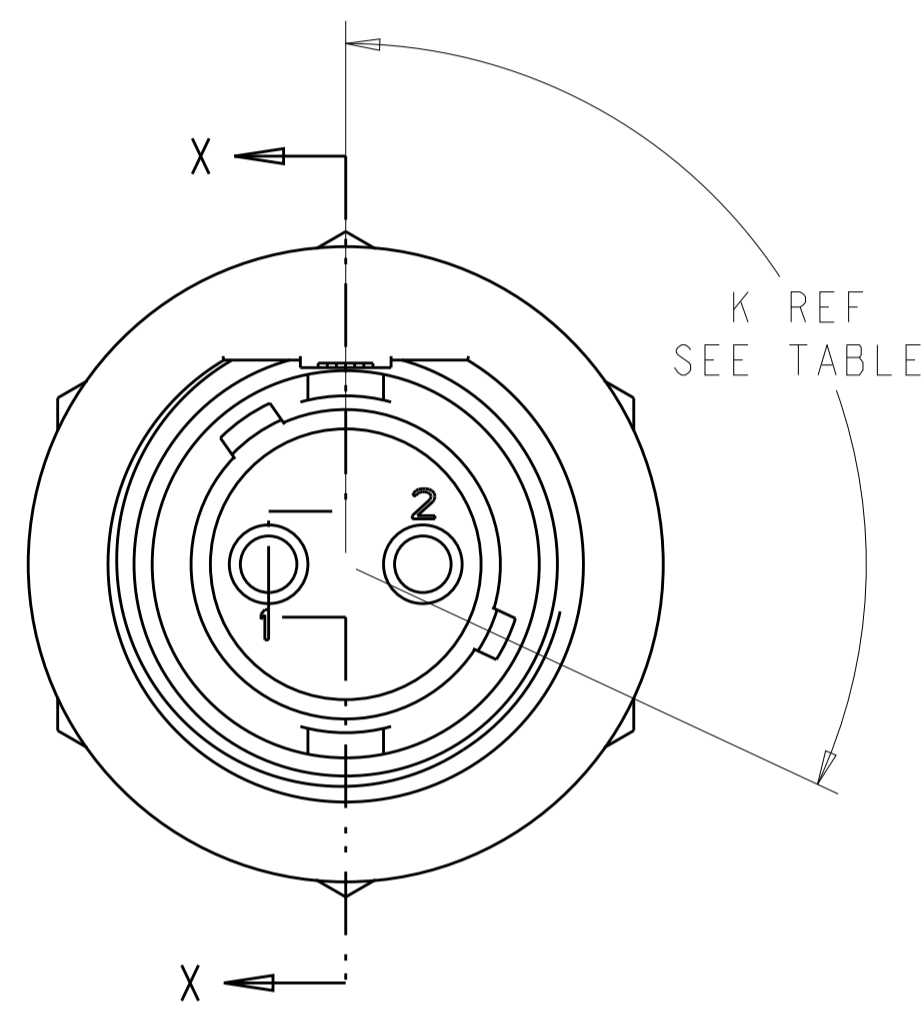

REVISIONS				
P.	LTR.	DESCRIPTION	DATE	OWN APVD
B3		REVISED PER ECO-15-010004	13JUL2015	NK MZ
C		REVISED PER ECO-16-018352	24MAR2017	RS MZ

1. CONNECTOR CAN BE FRONT OR REAR PANEL MOUNTED.  
 2. MAX PANEL THICKNESS-3.18

OBSOLETE	YELLOW	Ø0.75	130°	1445538-04
	NATURAL	Ø1.5	115°	1445538-03
OBSOLETE	NATURAL	Ø1.5	130°	1445538-02
	YELLOW	Ø0.75	115°	1445538-01
	SEAL, WIRE ENTRY COLOR	ØX REF	K REF	PART NUMBER

THIS DRAWING IS A CONTROLLED DOCUMENT.

OWN: S. WIEST 08MAY2001  
 CHK: G. DOUITY 08MAY2001  
 APVD: H. WAKEEM 13JUN2003

**STE** TE Connectivity

NAME: ASSEMBLY, RECEPTACLE, SIZE 8, 2 POSITION, PANEL MOUNT MINI CPC

SIZE: A1 00779 C=1445538

MATERIAL: SEE CALLOUT  
 FINISH: -  
 WEIGHT: -  
 CUSTOMER DRAWING

SCALE: 4:1 SHEET 1 OF 1 REV C

SUGGESTED PANEL CUTOUT 2