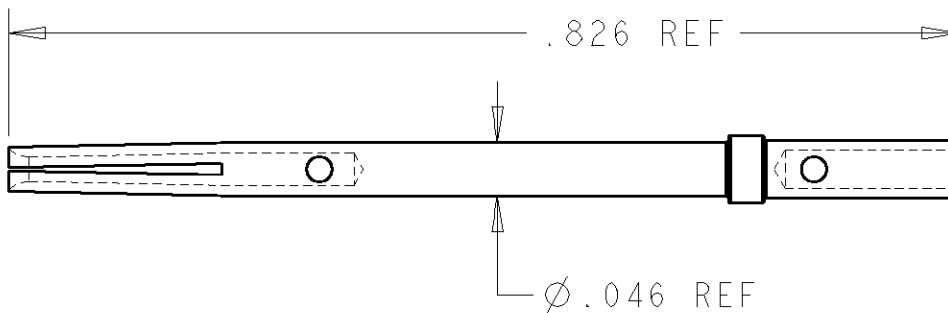

LOC	DIST	REVISIONS				
P	LTR	DESCRIPTION	DATE	DWN	APVD	
DF	A5	0	DRAWN - RELEASED PER OH14-0039-05	12JAN2005	BY RW	

1. THIS SOCKET CONTACT IS A REPLACEMENT COMPONENT FOR USE ON QUADRAX SOCKET ASSEMBLY AS SHOWN ON THE FOLLOWING DRAWING(S): 1445693.

20

RELEASED FOR PUBLICATION

THIS DRAWING IS UNPUBLISHED.

© COPYRIGHT 20 BY TYCO ELECTRONICS CORPORATION. ALL RIGHTS RESERVED.

50	1445700-5
BULK PACKAGE QUANTITY	PART NUMBER

DIMENSIONS: IN	DWN	Brent D. Yohn	12JAN2005	MATERIAL	-	FINISH	-
	CHK	R.P. WALTER	13JAN2005	Tyco Electronics Harrisburg, PA 17105-3608			
TOLERANCES UNLESS OTHERWISE SPECIFIED:	APVD	R.P. WALTER	13JAN2005				
0 PLC ±-	PRODUCT SPEC	NAME CONTACT, SOCKET, CRIMP, SIZE 24, QUADRAX					
1 PLC ±-	-						
2 PLC ±-	APPLICATION SPEC	SIZE	CAGE CODE	DRAWING NO	RESTRICTED TO		
3 PLC ±-	-	A4	00779	C=1445700	-		
4 PLC ±-	WEIGHT	-					
ANGLES ±-	CUSTOMER DRAWING						
				SCALE	6:1	SHEET	1 OF 1
				REV 0			