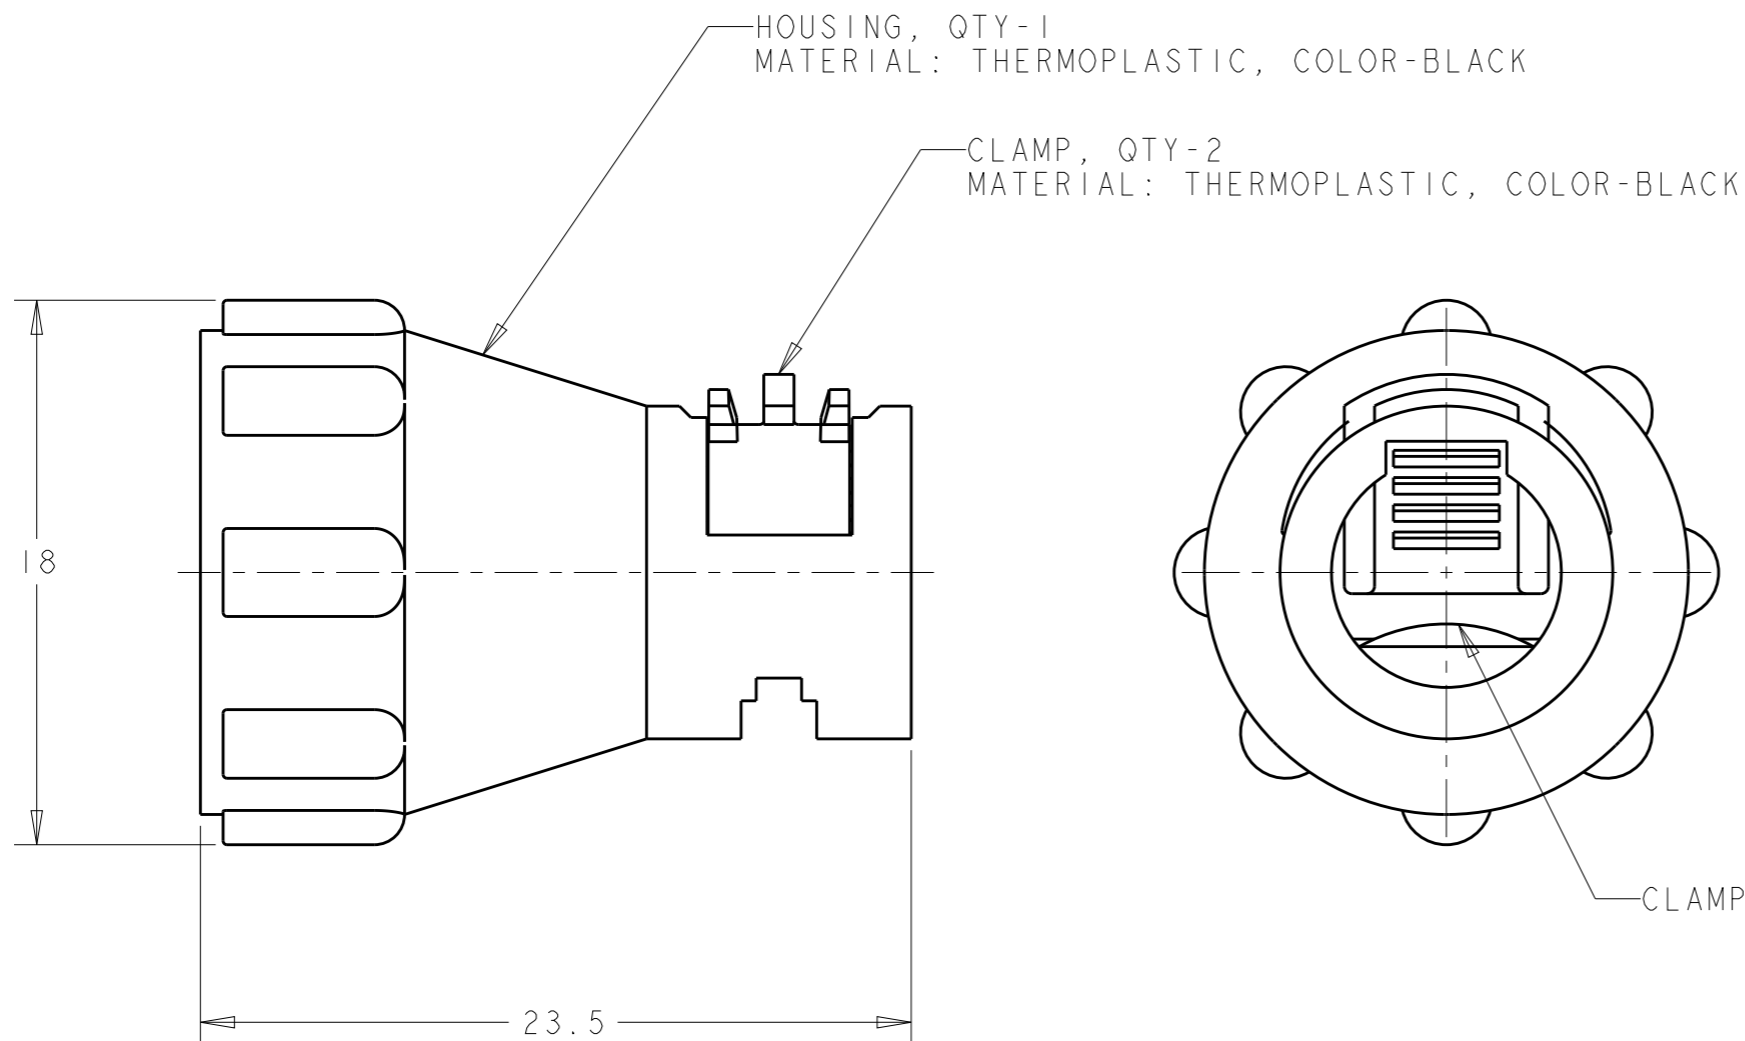

1. PARTS PACKAGED UNASSEMBLED.

2. CABLE CLAMPING AREA ADJUSTABLE FROM 0.76mm² TO 15.8mm².

3. 4.4 MAXIMUM CABLE OUTSIDE DIAMETER.

OBSOLETE	BULK	1445760-02
	INDIVIDUAL	1445730-01
	PACKAGING	PART NUMBER

THIS DRAWING IS A CONTROLLED DOCUMENT.		DWN SHANE WIEST 02AUG2001		
DIMENSIONS: mm		CHK G DOUTY 02AUG2001		
TOLERANCES UNLESS OTHERWISE SPECIFIED:		APVD H WAKFEM 11JUL2003	NAME ASSEMBLY, STRAIN RELIEF, VERTICAL SIZE 8, MINI CPC	
0 PLC ±-		PRODUCT SPEC	RESTRICTED TO	
1 PLC ±-		APPLICATION SPEC	SIZE A3	CAGE CODE 00779
2 PLC ±0.13		WEIGHT	DRAWING NO 1445730	REV B
3 PLC ±-		CUSTOMER DRAWING	SCALE 4:1	SHEET 1 OF 1
4 PLC ±-				
ANGLES ±-				
MATERIAL SEE CALLOUT				
FINISH				