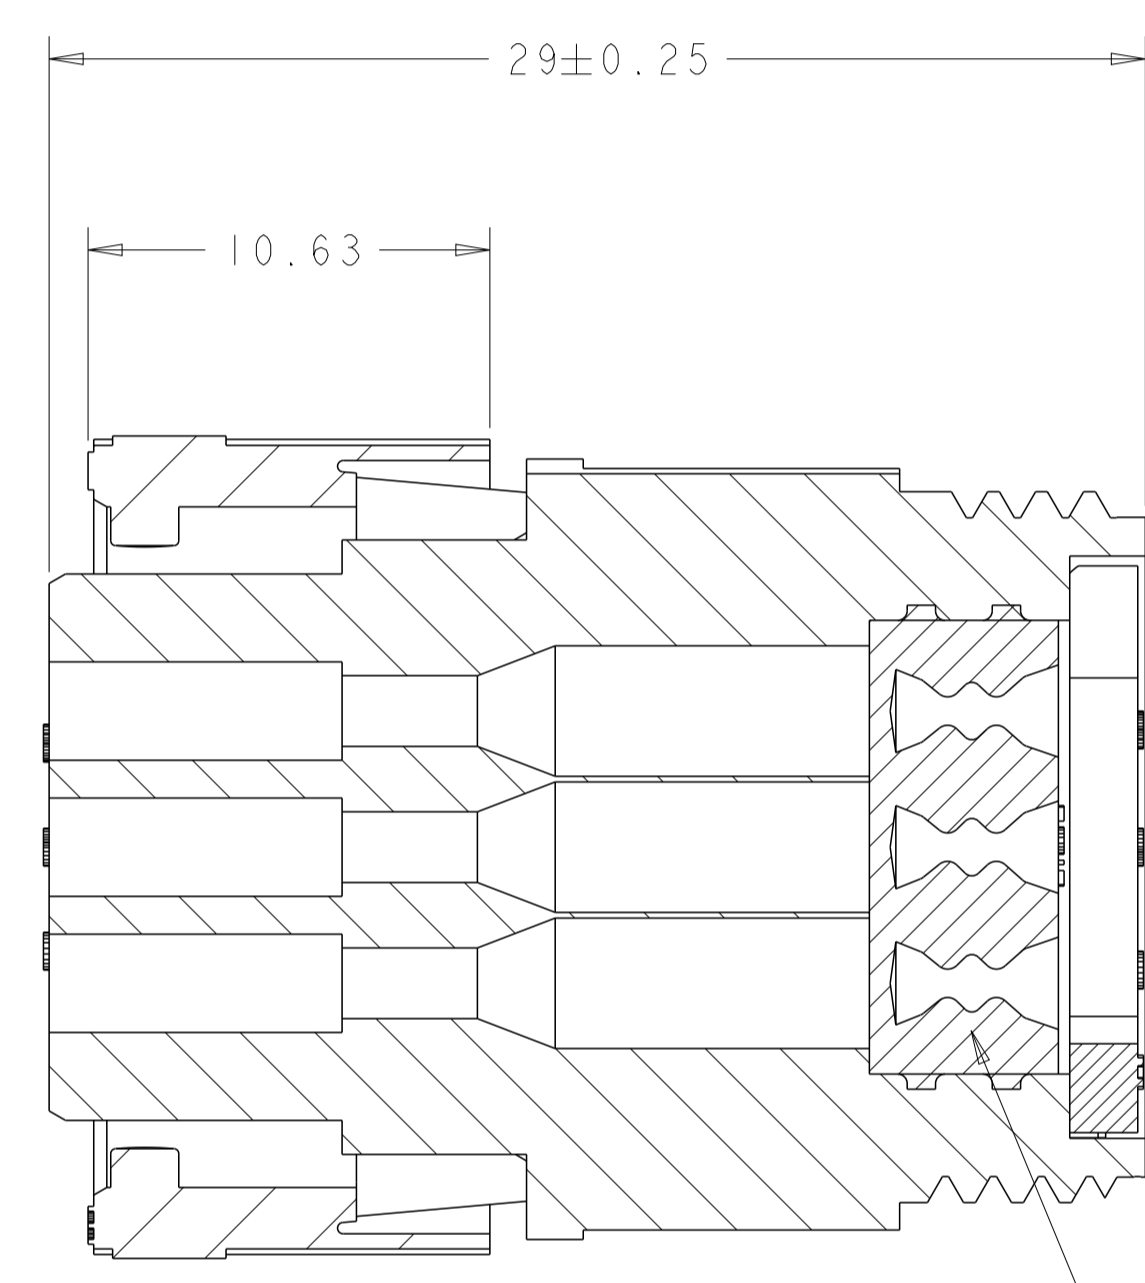

LOC		DIST		REVISIONS			
FT	0	P	LTH	DESCRIPTION	DATE	DWN	APVD
		D4		REVISED PER ECO-15-010004	13JUL2015	NK	MZ

SECTION Z-Z

SEAL, WIRE ENTRY, 1 REQD.  
MATERIAL: ELASTOMER, COLOR-SEE TABLE

OBSOLETE	Ø 1.5	135°	B	NATURAL	BROWN	1445807-7
OBSOLETE	Ø 0.75	135°	B	YELLOW	RED	1445807-4
OBSOLETE	Ø 1.5	115°	A	NATURAL	BLACK	1445807-3
OBSOLETE	Ø 1.5	135°	B	NATURAL	RED	1445807-2
	Ø 0.75	115°	A	YELLOW	BLACK	1445807-1
Ø X REF	K REF	KEYING CODE	WIRE ENTRY SEAL COLOR	HOUSING COLOR	PART NUMBER	

THIS DRAWING IS A CONTROLLED DOCUMENT.

APVD: SHANE WIESE, 15OCT2001  
 CHK: G DOUTY, 15OCT2001  
 APVD: H. WAKEEM, 13JUN2003

NAME: ASSEMBLY, PLUG, SIZE 11, 9 POSITION, SEALED, MINI CPC

SIZE: A1 CAGE CODE: 100779 DRAWING NO: 1445807

SCALE: 5:1 SHEET 1 OF 1 REV: D4

STE TE Connectivity