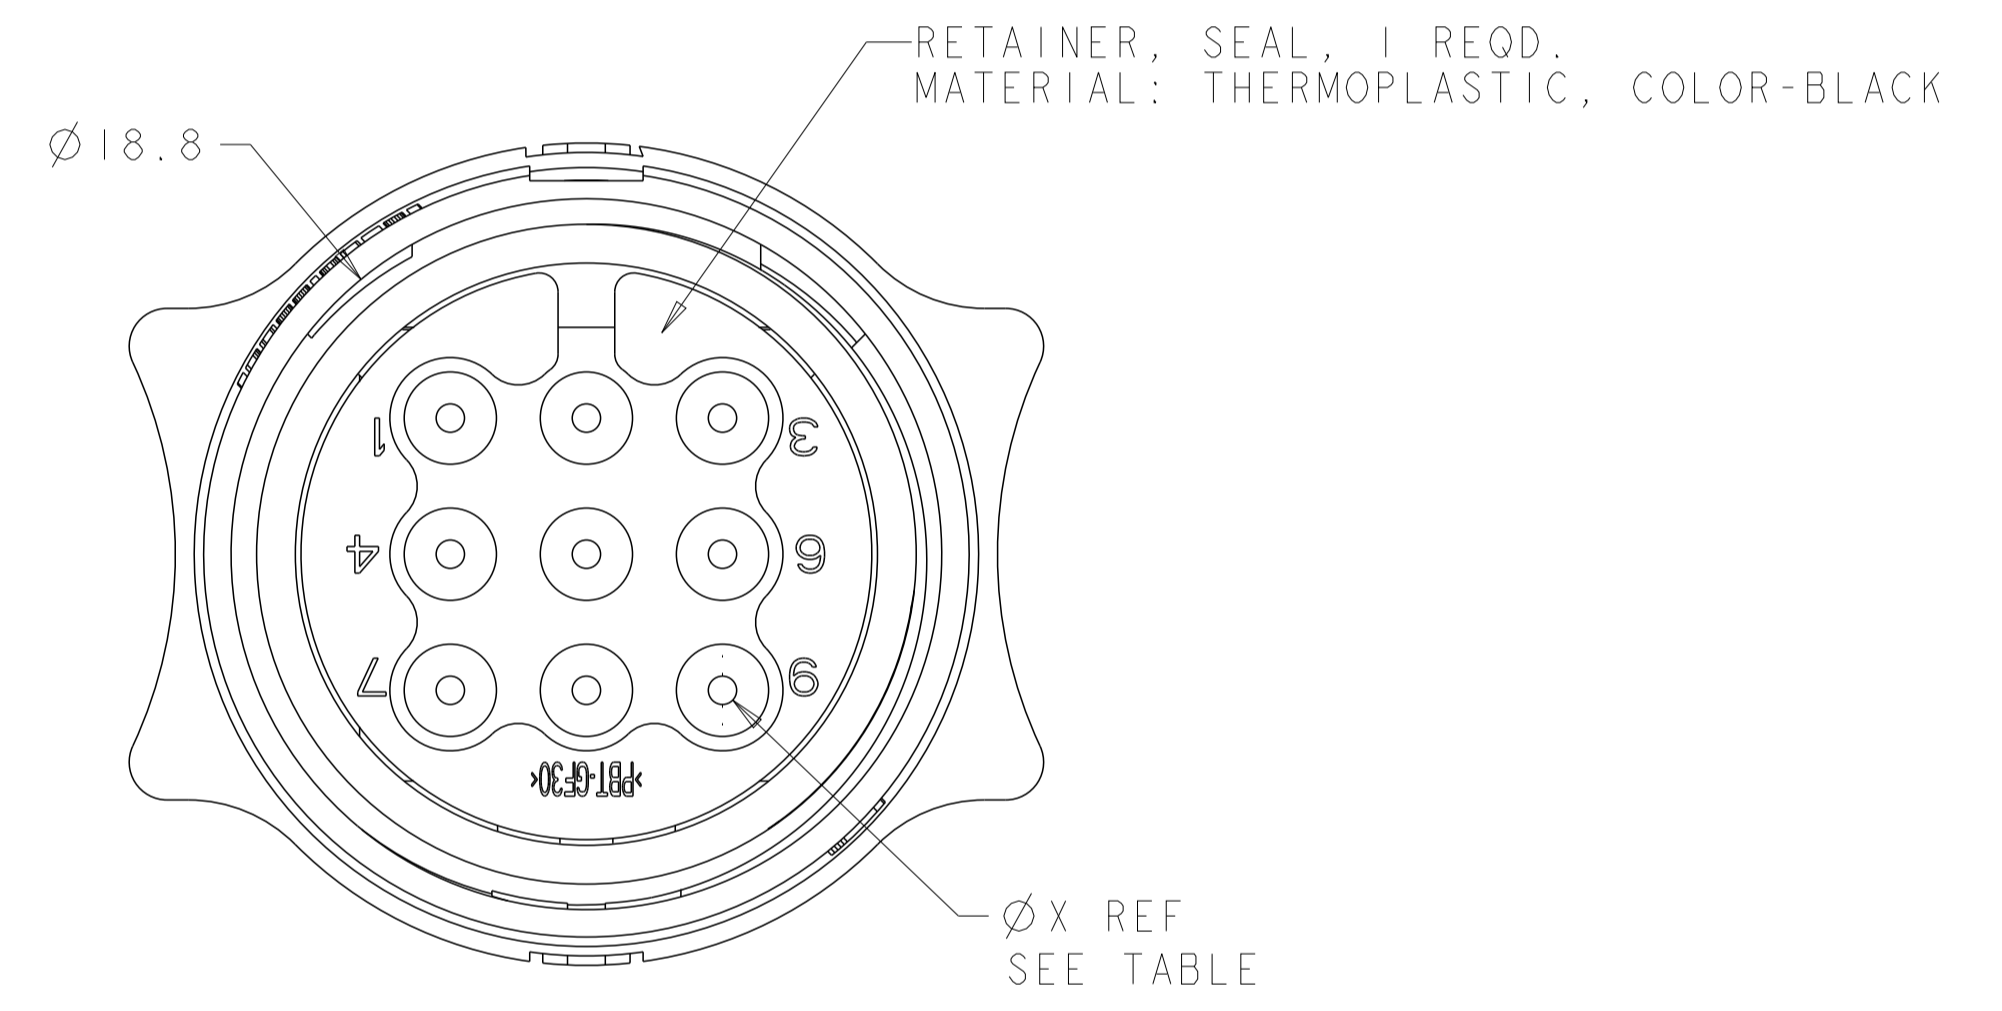

LOC		DIST		REVISIONS			
FT	0	P	LTH	DESCRIPTION	DATE	DWN	APVD
		D4		REVISED PER ECO-15-010004	13JUL2015	NK	MZ

SECTION Z-Z

SEAL, WIRE ENTRY, 1 REQD.  
MATERIAL: ELASTOMER, COLOR-SEE TABLE

OBSOLETE	Ø 1.5	135°	B	NATURAL	BROWN	1445807-7
OBSOLETE	Ø 0.75	135°	B	YELLOW	RED	1445807-4
OBSOLETE	Ø 1.5	115°	A	NATURAL	BLACK	1445807-3
OBSOLETE	Ø 1.5	135°	B	NATURAL	RED	1445807-2
	Ø 0.75	115°	A	YELLOW	BLACK	1445807-1
Ø X REF	K REF	KEYING CODE	WIRE ENTRY SEAL COLOR	HOUSING COLOR	PART NUMBER	

THIS DRAWING IS A CONTROLLED DOCUMENT.

APVD: SHANE WIESE, 15OCT2001  
 CHK: G DOUTY, 15OCT2001  
 APVD: H. WAKEEM, 13JUN2003

NAME: ASSEMBLY, PLUG, SIZE 11, 9 POSITION, SEALED, MINI CPC

SIZE: A1 CAGE CODE: 100779 DRAWING NO: 1445807

SCALE: 5:1 SHEET 1 OF 1 REV: D4

STE TE Connectivity