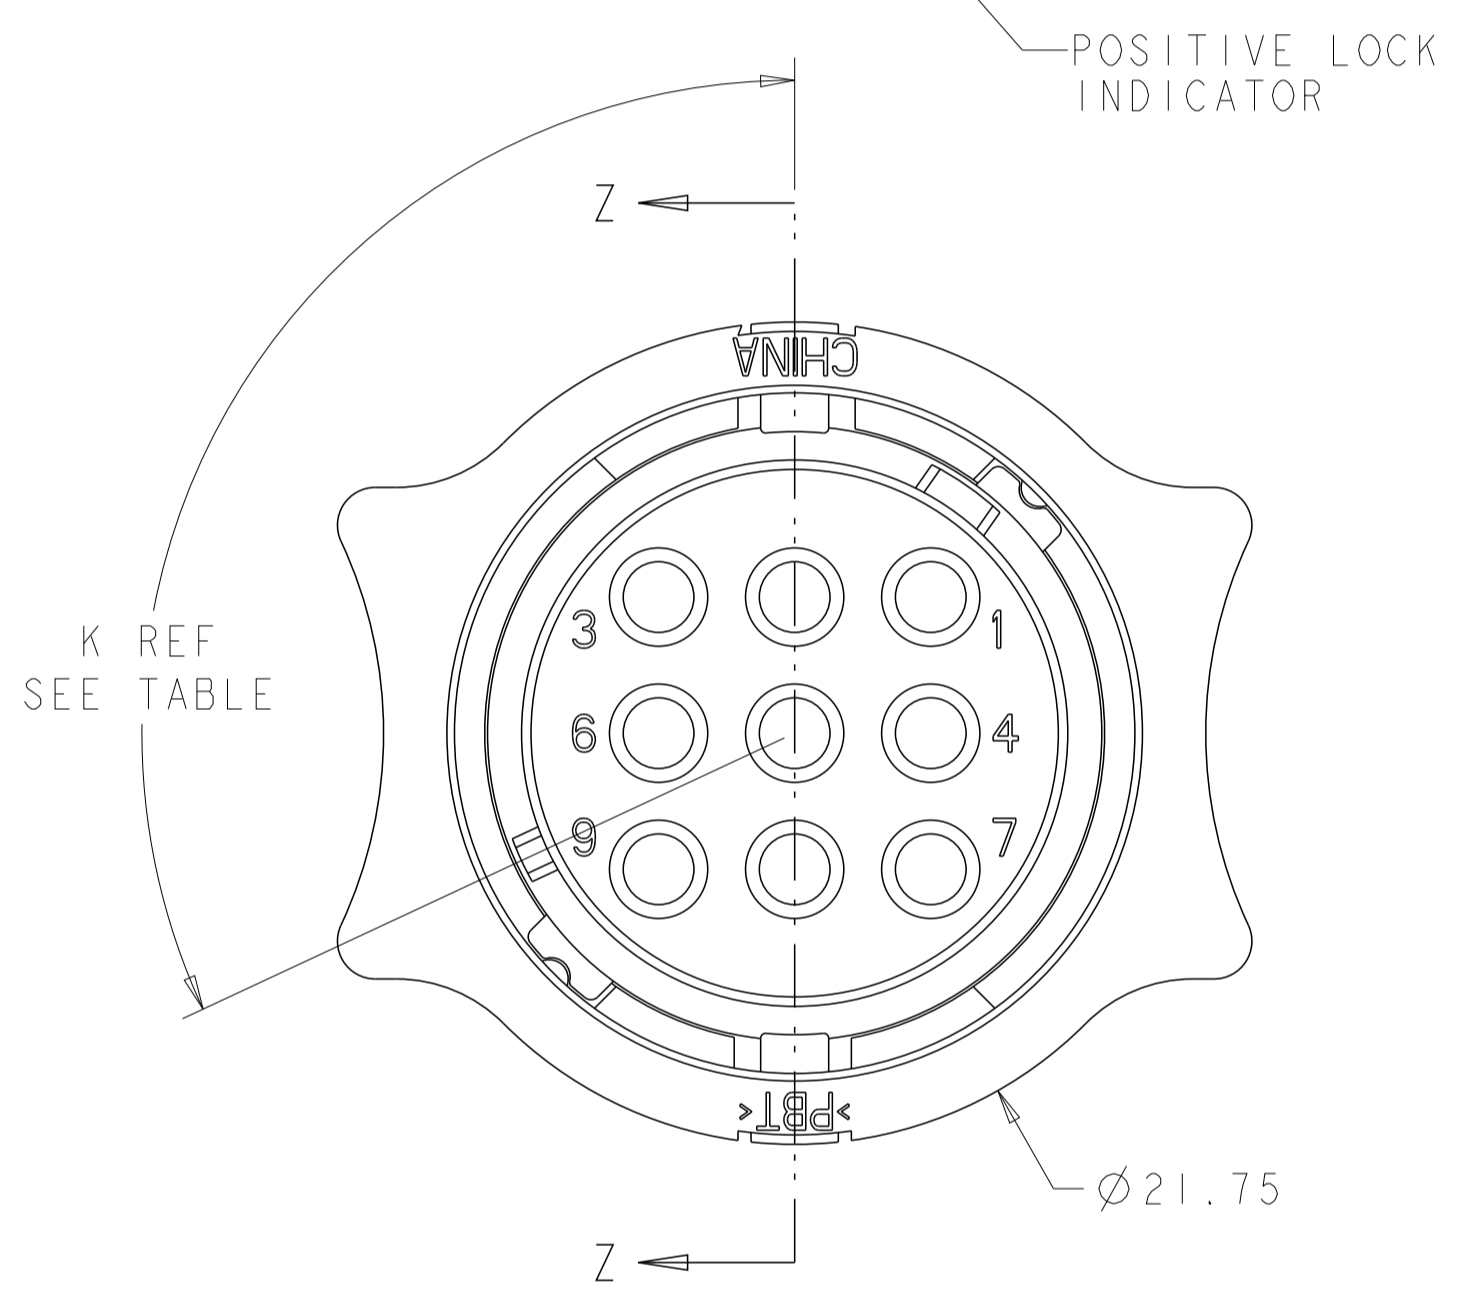

LOC		DIST		REVISIONS			
FT	0	P	LTH	DESCRIPTION	DATE	DWN	APVD
		D4		REVISED PER ECO-15-010004	13JUL2015	NK	MZ

SECTION Z-Z

SEAL, WIRE ENTRY, 1 REQD.  
MATERIAL: ELASTOMER, COLOR-SEE TABLE

OBSOLETE	Ø 1.5	135°	B	NATURAL	BROWN	1445807-7
OBSOLETE	Ø 0.75	135°	B	YELLOW	RED	1445807-4
OBSOLETE	Ø 1.5	115°	A	NATURAL	BLACK	1445807-3
OBSOLETE	Ø 1.5	135°	B	NATURAL	RED	1445807-2
	Ø 0.75	115°	A	YELLOW	BLACK	1445807-1
Ø X REF	K REF	KEYING CODE	WIRE ENTRY SEAL COLOR	HOUSING COLOR	PART NUMBER	

THIS DRAWING IS A CONTROLLED DOCUMENT.

APVD: SHANE WIESE, 15OCT2001  
 CHK: G DOUTY, 15OCT2001  
 APVD: H. WAKEEM, 13JUN2003

NAME: ASSEMBLY, PLUG, SIZE 11, 9 POSITION, SEALED, MINI CPC

SIZE: A1 CAGE CODE: 100779 DRAWING NO: 1445807

SCALE: 5:1 SHEET 1 OF 1 REV: D4

STE TE Connectivity