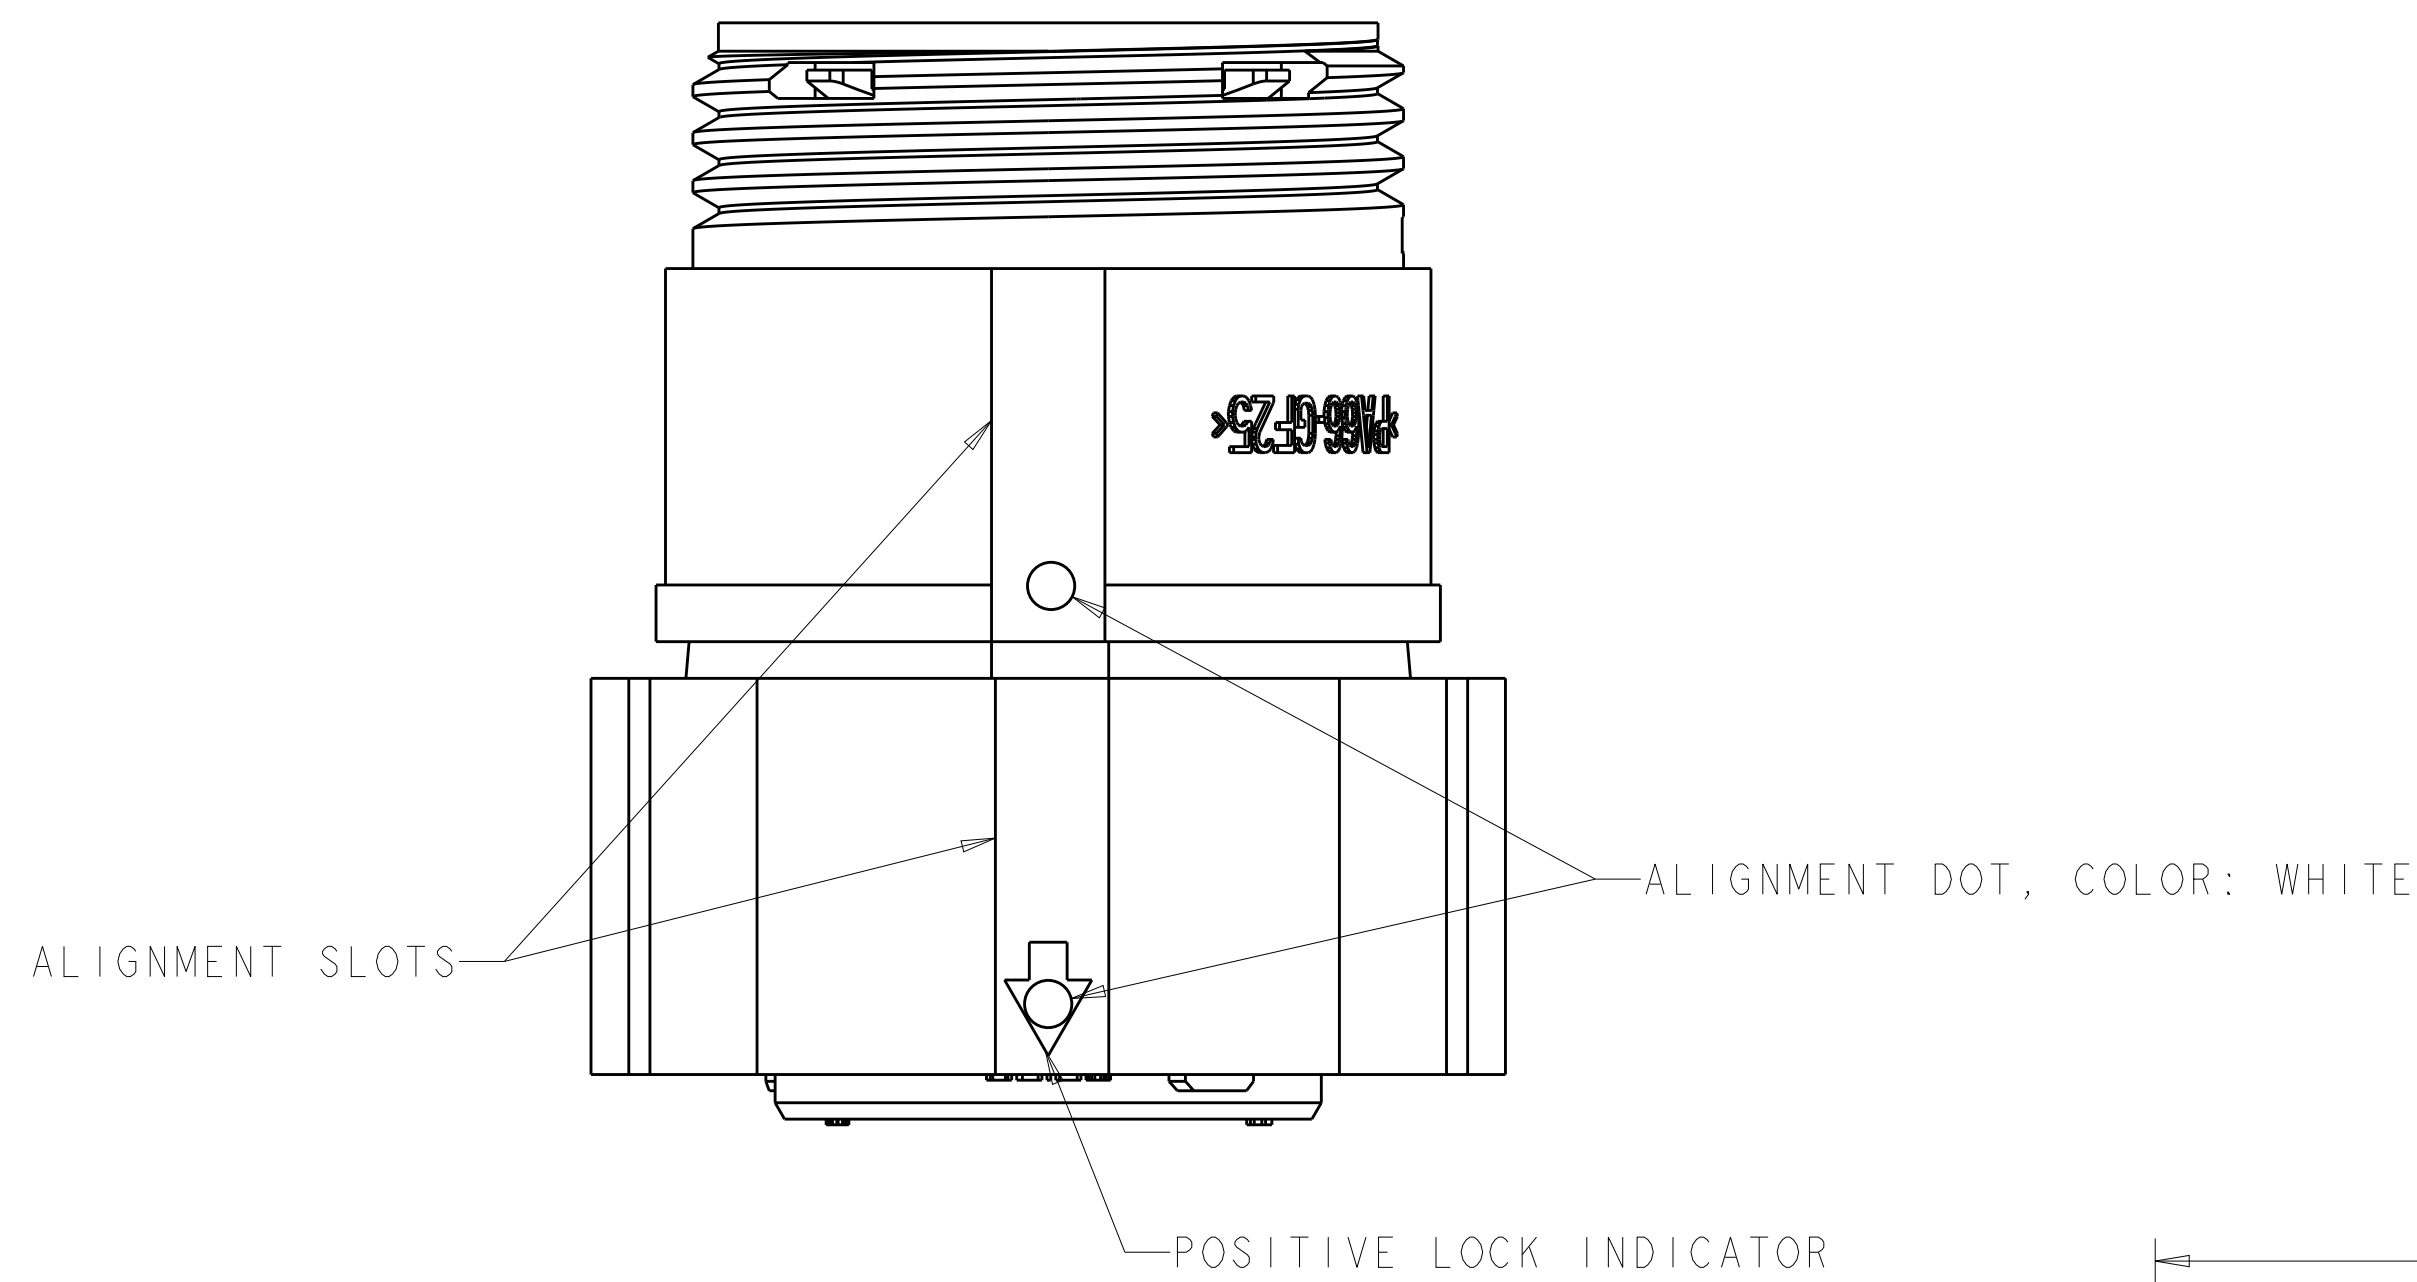

REVISIONS				
P.	LTM	DESCRIPTION	DATE	OWN APVD
C2		REVISED PER ECO-15-010004	13JUL2015	NK MZ
D		REVISED PER ECO-17-004650	06APR2017	BDA MZ

SECTION Z-Z

OBSOLETE	YELLOW	$\phi 0.75$	135°	1445817-4
	NATURAL	$\phi 1.5$	115°	1445817-3
OBSOLETE	NATURAL	$\phi 1.5$	135°	1445817-2
	YELLOW	$\phi 0.75$	115°	1445817-1
	SEAL, WIRE ENTRY COLOR	ϕX REF	K REF	PART NUMBER

THIS DRAWING IS A CONTROLLED DOCUMENT.

OWN: SHANE WIESE 16OCT2001
 CHK: G DOUTY 16OCT2001
 APVD: H. WAKEEM 13JUN2003

DIMENSIONS: mm
 TOLERANCES UNLESS OTHERWISE SPECIFIED:
 0 PLC ±
 1 PLC ±
 2 PLC ±0.13
 3 PLC ±
 4 PLC ±
 ANGLES ±

MATERIAL: SEE CALLOUT
 FINISH: -

WEIGHT: -
 CUSTOMER DRAWING

NAME: ASSEMBLY, PLUG, SIZE 11, 8 POSITION, SEALED, MINI CPC
 APPLICATION SPEC: -
 PRODUCT SPEC: -

SIZE: A1
 CAGE CODE: 100779
 DRAWING NO: 1445817

RESTRICTED TO: -
 SCALE: 5:1
 SHEET: 1 OF 1
 REV: D

STE TE Connectivity

X-ON Electronics

Largest Supplier of Electrical and Electronic Components

Click to view similar products for [Standard Circular Connector](#) category: