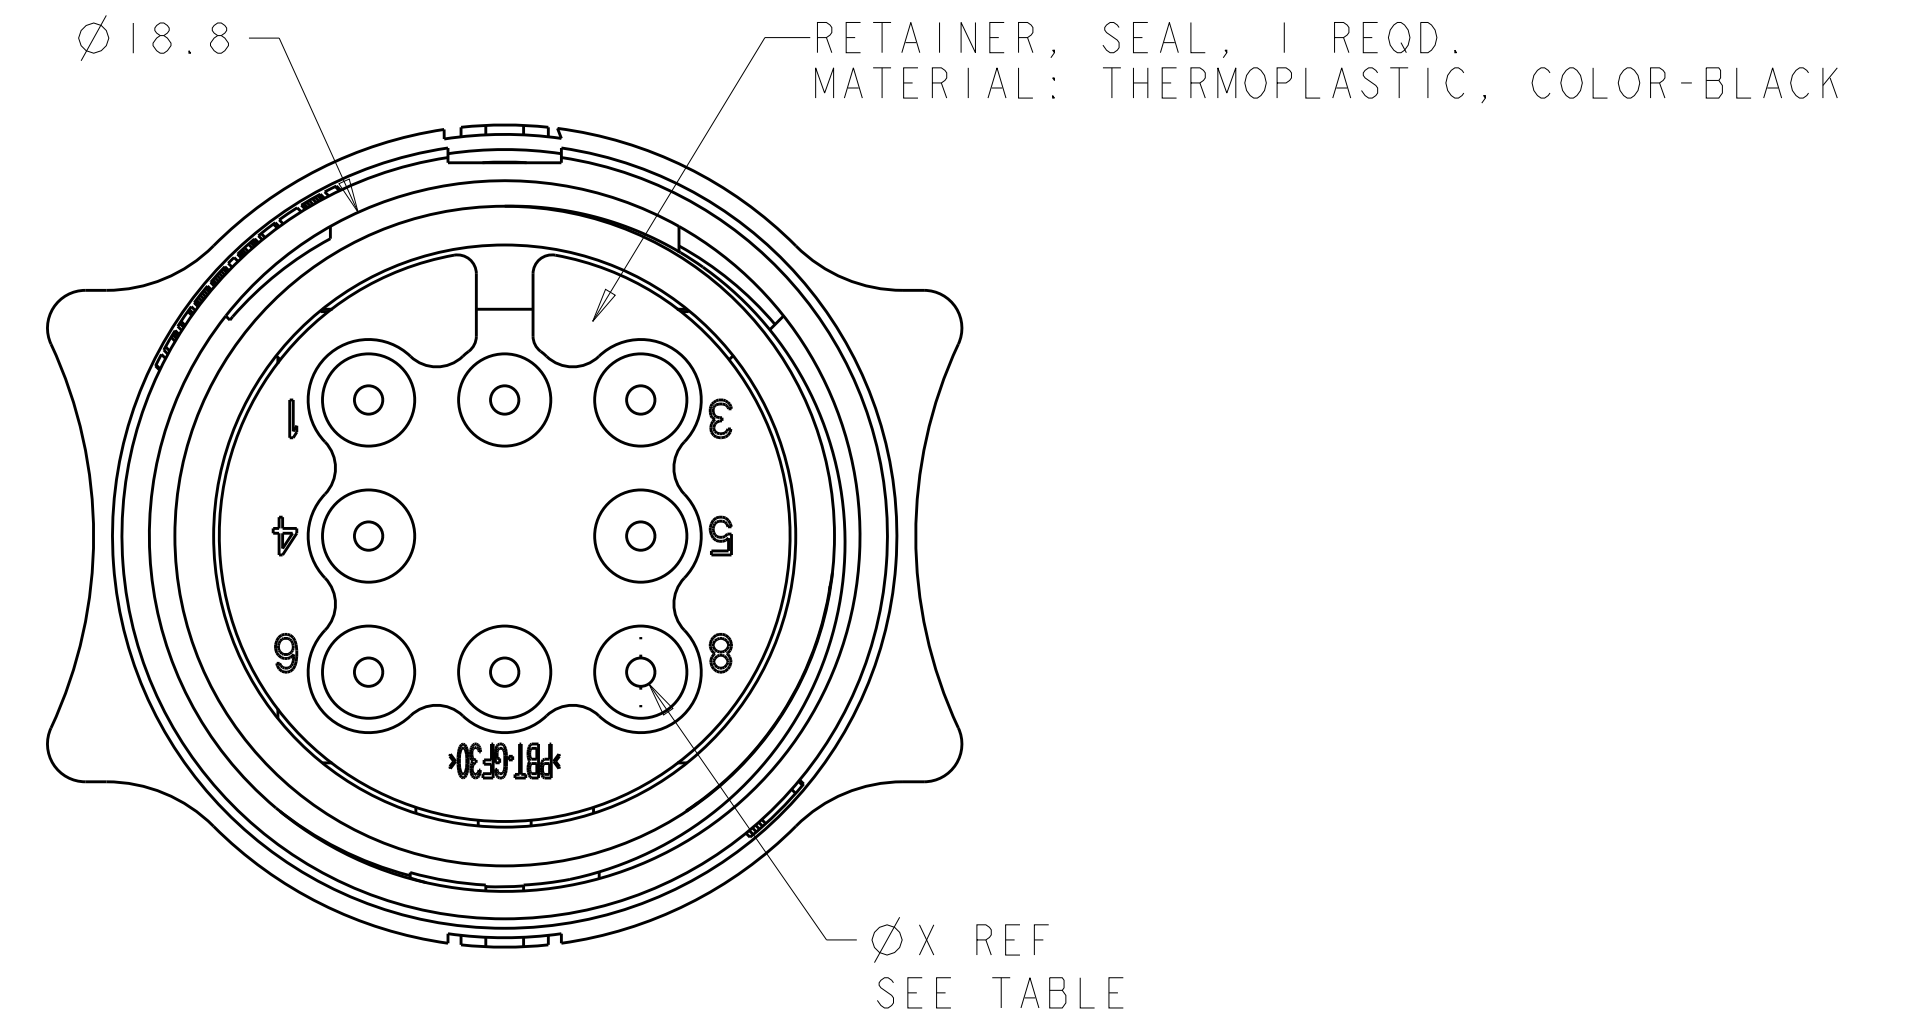

REVISIONS				
P.	LTM	DESCRIPTION	DATE	OWN APVD
C2		REVISED PER ECO-15-010004	13JUL2015	NK MZ
D		REVISED PER ECO-17-004650	06APR2017	BDA MZ

SECTION Z-Z

OBSOLETE	YELLOW	$\phi 0.75$	135°	1445817-4
	NATURAL	$\phi 1.5$	115°	1445817-3
OBSOLETE	NATURAL	$\phi 1.5$	135°	1445817-2
	YELLOW	$\phi 0.75$	115°	1445817-1
	SEAL, WIRE ENTRY COLOR	ϕX REF	K REF	PART NUMBER

THIS DRAWING IS A CONTROLLED DOCUMENT.

OWN: SHANE WIESE 16OCT2001
 CHK: G DOUTY 16OCT2001
 APVD: H. WAKEEM 13JUN2003

DIMENSIONS: mm
 TOLERANCES UNLESS OTHERWISE SPECIFIED:
 0 PLC ±
 1 PLC ±
 2 PLC ±0.13
 3 PLC ±
 4 PLC ±
 ANGLES ±

MATERIAL: SEE CALLOUT
 FINISH: -

WEIGHT: -
 CUSTOMER DRAWING

NAME: ASSEMBLY, PLUG, SIZE 11, 8 POSITION, SEALED, MINI CPC
 APPLICATION SPEC: -
 PRODUCT SPEC: -

SIZE: A1
 CAGE CODE: 100779
 DRAWING NO: 1445817

RESTRICTED TO: -
 SCALE: 5:1
 SHEET: 1 OF 1
 REV: D

STE TE Connectivity

X-ON Electronics

Largest Supplier of Electrical and Electronic Components

Click to view similar products for [Standard Circular Connector](#) category: