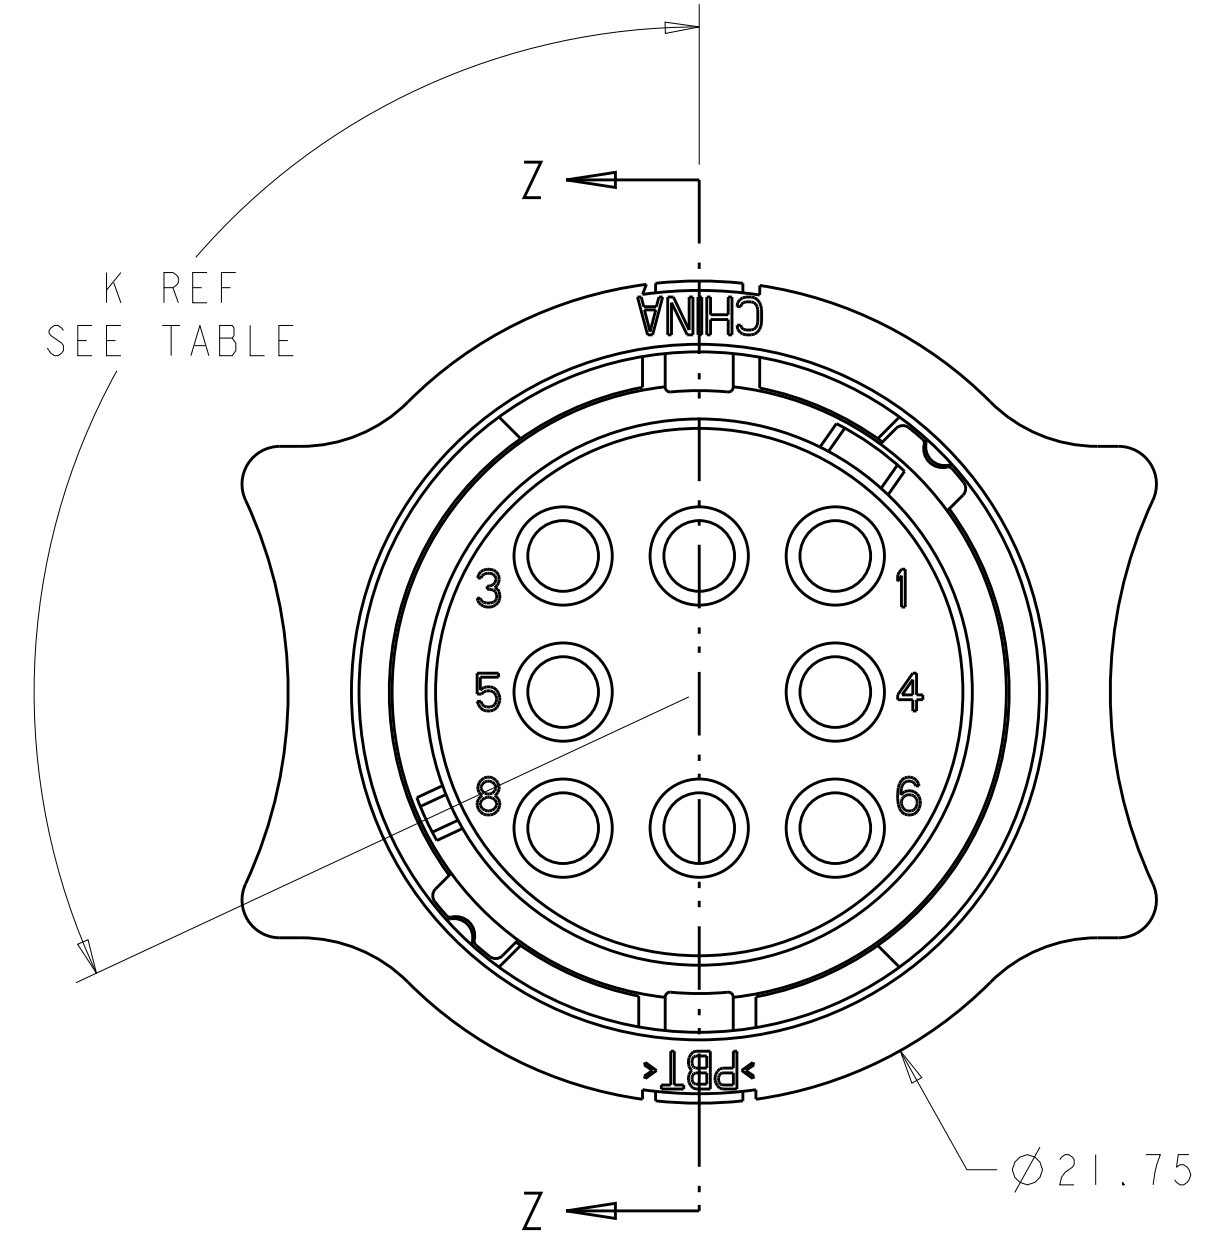

REVISIONS				
P.	LTM	DESCRIPTION	DATE	OWN APVD
C2		REVISED PER ECO-15-010004	13JUL2015	NK MZ
D		REVISED PER ECO-17-004650	06APR2017	BDA MZ

SECTION Z-Z

OBSOLETE	YELLOW	$\phi 0.75$	135°	1445817-4
	NATURAL	$\phi 1.5$	115°	1445817-3
OBSOLETE	NATURAL	$\phi 1.5$	135°	1445817-2
	YELLOW	$\phi 0.75$	115°	1445817-1
	SEAL, WIRE ENTRY COLOR	ϕX REF	K REF	PART NUMBER

THIS DRAWING IS A CONTROLLED DOCUMENT.

OWN: SHANE WIESE 16OCT2001
 CHK: G DOUTY 16OCT2001
 APVD: H. WAKEEM 13JUN2003

DIMENSIONS: mm
 TOLERANCES UNLESS OTHERWISE SPECIFIED:
 0 PLC ±
 1 PLC ±
 2 PLC ±0.13
 3 PLC ±
 4 PLC ±
 ANGLES ±

MATERIAL: SEE CALLOUT
 FINISH: -

WEIGHT: -
 CUSTOMER DRAWING

NAME: ASSEMBLY, PLUG, SIZE 11, 8 POSITION, SEALED, MINI CPC
 APPLICATION SPEC: -
 PRODUCT SPEC: -

SIZE: A1
 CAGE CODE: 100779
 DRAWING NO: 1445817

RESTRICTED TO: -
 SCALE: 5:1
 SHEET: 1 OF 1
 REV: D

STE TE Connectivity

X-ON Electronics

Largest Supplier of Electrical and Electronic Components

Click to view similar products for [Standard Circular Connector](#) category: