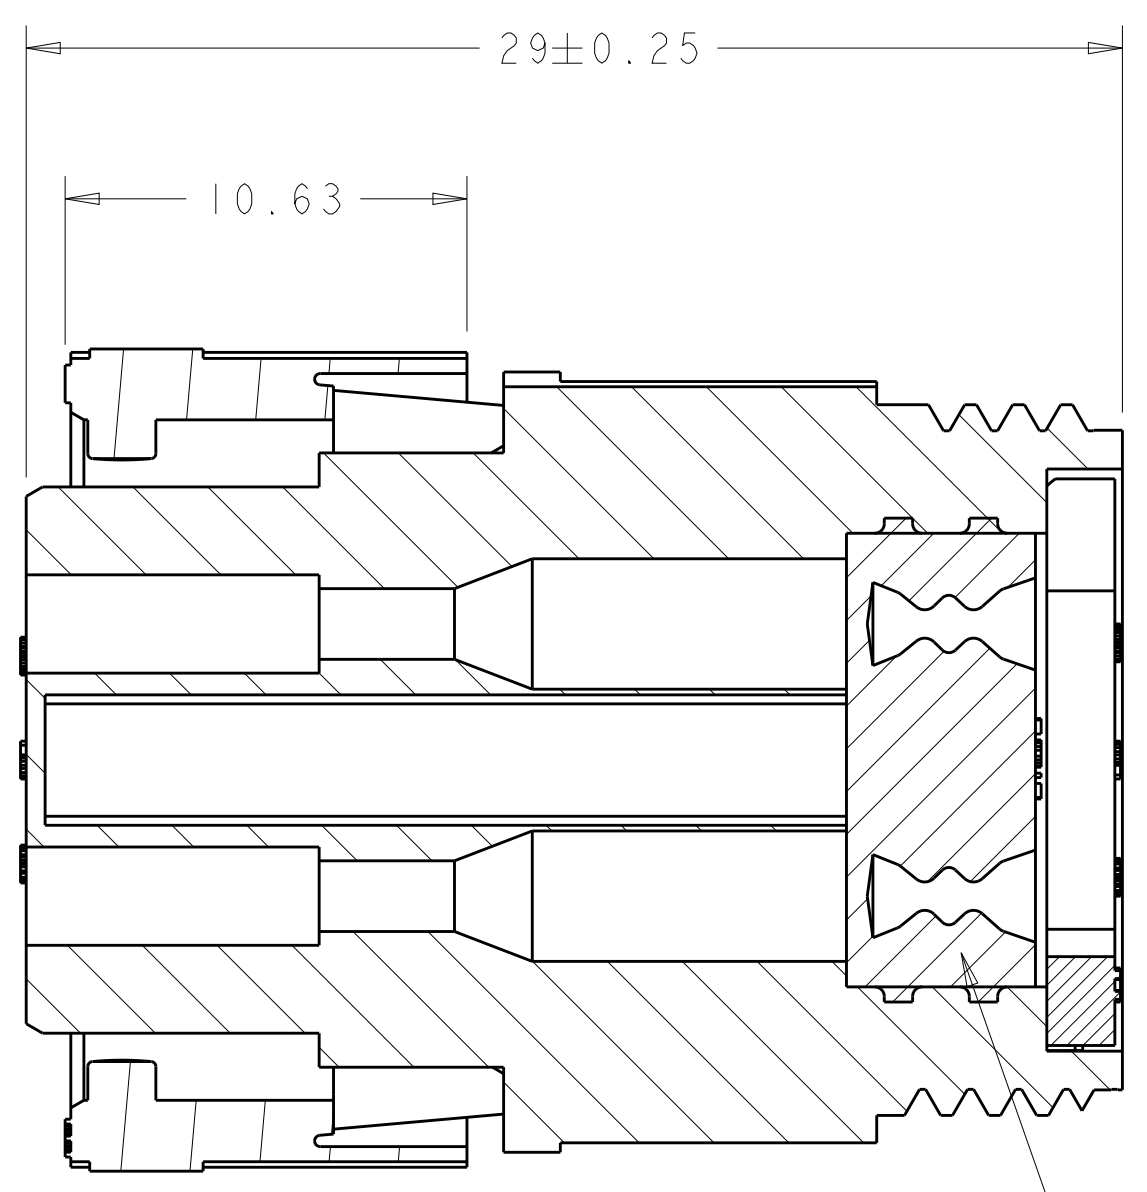

REVISIONS				
P.	LTM	DESCRIPTION	DATE	OWN APVD
C2		REVISED PER ECO-15-010004	13JUL2015	NK MZ
D		REVISED PER ECO-17-004650	06APR2017	BDA MZ

SECTION Z-Z

OBSOLETE	YELLOW	$\phi 0.75$	135°	1445817-4
	NATURAL	$\phi 1.5$	115°	1445817-3
OBSOLETE	NATURAL	$\phi 1.5$	135°	1445817-2
	YELLOW	$\phi 0.75$	115°	1445817-1
	SEAL, WIRE ENTRY COLOR	ϕX REF	K REF	PART NUMBER

THIS DRAWING IS A CONTROLLED DOCUMENT.

OWN: SHANE WIESE 16OCT2001
 CHK: G DOUTY 16OCT2001
 APVD: H. WAKEEM 13JUN2003

DIMENSIONS: mm
 TOLERANCES UNLESS OTHERWISE SPECIFIED:
 0 PLC ±
 1 PLC ±
 2 PLC ±0.13
 3 PLC ±
 4 PLC ±
 ANGLES ±

MATERIAL: SEE CALLOUT
 FINISH: -

WEIGHT: -
 CUSTOMER DRAWING

NAME: ASSEMBLY, PLUG, SIZE 11, 8 POSITION, SEALED, MINI CPC
 APPLICATION SPEC: -
 PRODUCT SPEC: -

SIZE: A1
 CAGE CODE: 100779
 DRAWING NO: 1445817

RESTRICTED TO: -
 SCALE: 5:1
 SHEET: 1 OF 1
 REV: D

STE TE Connectivity

X-ON Electronics

Largest Supplier of Electrical and Electronic Components

Click to view similar products for [Standard Circular Connector](#) category: