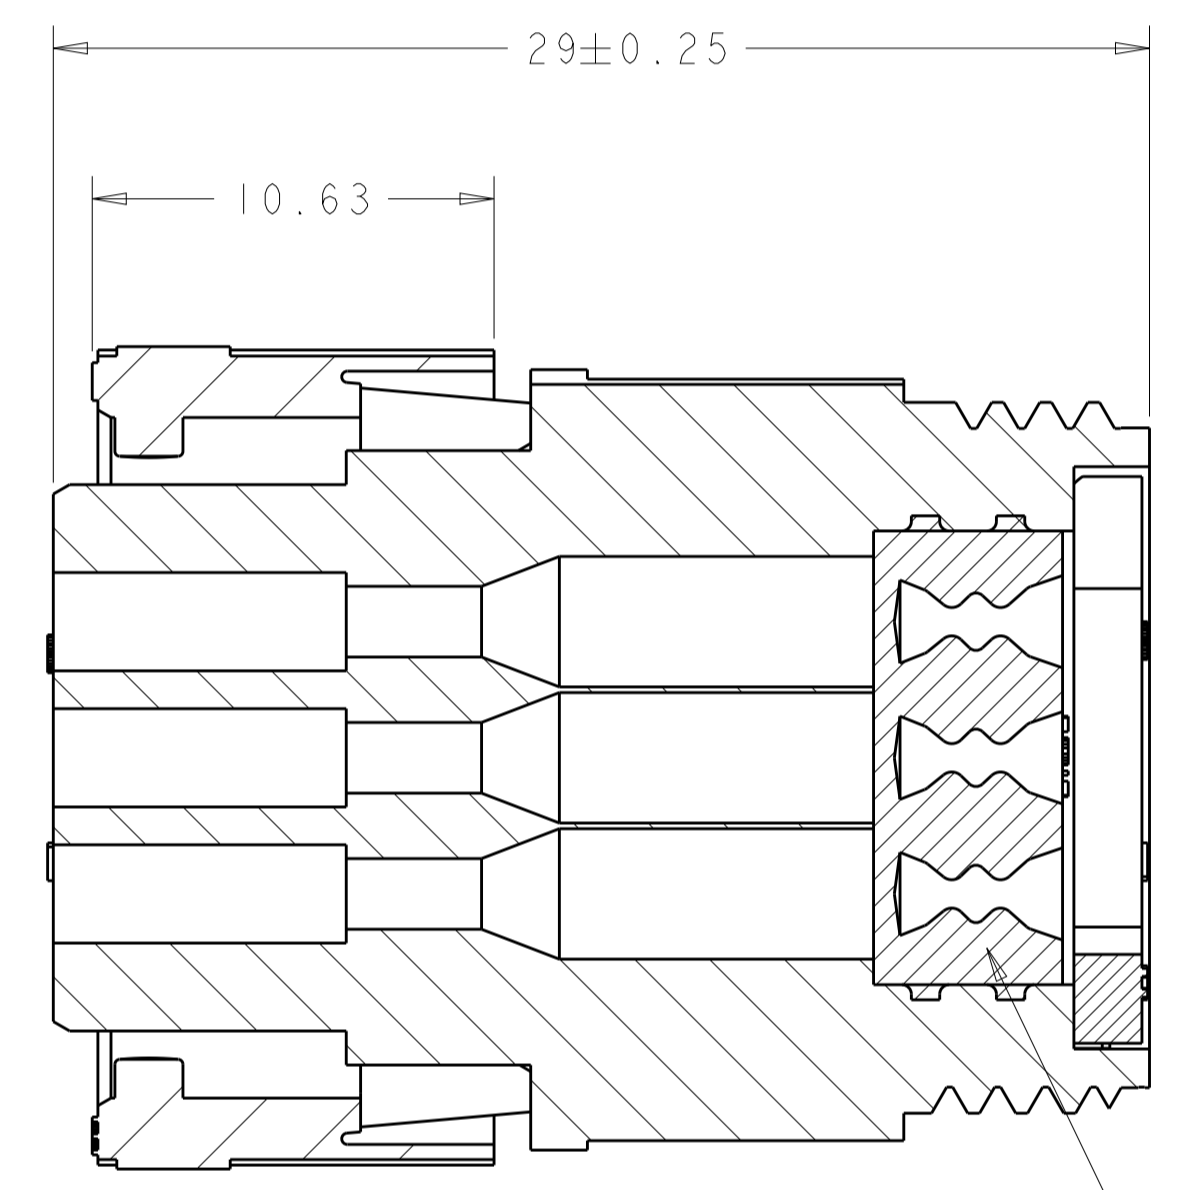

REVISIONS				
P.	LTN	DESCRIPTION	DATE	OWN APVD
C2		REVISED PER ECO-15-010004	13JUL2015	NK MZ
D		REVISED PER ECO-16-018352	24MAR2017	RS MZ

SECTION Z-Z

OBSELETE	YELLOW	Ø0.75	135°	1445818-4
	NATURAL	Ø1.5	115°	1445818-3
OBSELETE	NATURAL	Ø1.5	135°	1445818-2
	YELLOW	Ø0.75	115°	1445818-1
	SEAL, WIRE ENTRY COLOR	ØX REF	K REF	PART NUMBER

THIS DRAWING IS A CONTROLLED DOCUMENT. DWN: SHANE WIESE, 16OCT2001
 CHK: G. DOUTY, 16OCT2001
 APVD: H. WAKEEM, 13JUN2003

STE TE Connectivity

DIMENSIONS: mm
 TOLERANCES UNLESS OTHERWISE SPECIFIED:
 0 PLC ±
 1 PLC ±0.13
 2 PLC ±
 3 PLC ±
 4 PLC ±
 ANGLES ±
 FINISH

NAME: ASSEMBLY, PLUG, SIZE 11, 7 POSITION, SEALED, MINI CPC
 PRODUCT SPEC: -
 APPLICATION SPEC: -
 SIZE: A100779
 CAGE CODE: C=1445818
 DRAWING NO: 1445818-4
 WEIGHT: -
 CUSTOMER DRAWING

SCALE: 5:1 SHEET 1 OF 1 REV D