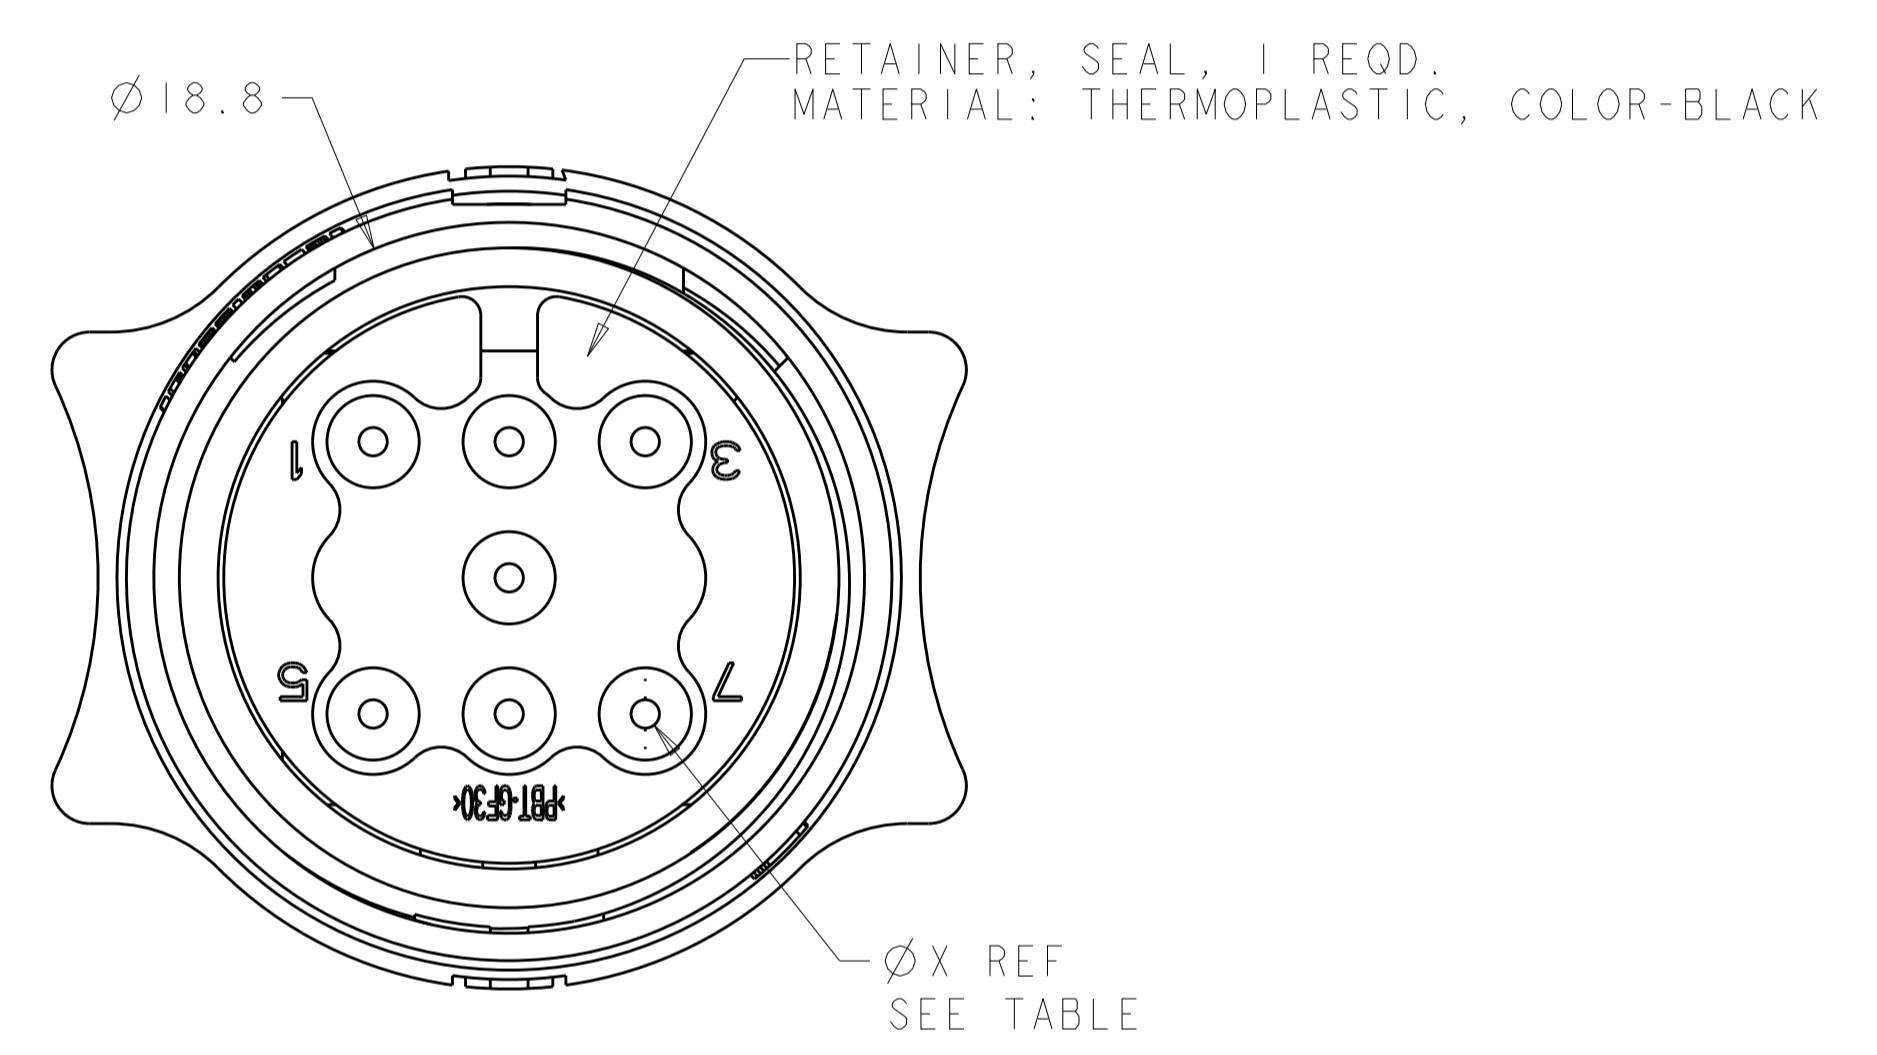

REVISIONS				
P.	LTN	DESCRIPTION	DATE	OWN APVD
C2		REVISED PER ECO-15-010004	13JUL2015	NK MZ
D		REVISED PER ECO-16-018352	24MAR2017	RS MZ

SECTION Z-Z

OBSELETE	YELLOW	Ø0.75	135°	1445818-4
	NATURAL	Ø1.5	115°	1445818-3
OBSELETE	NATURAL	Ø1.5	135°	1445818-2
	YELLOW	Ø0.75	115°	1445818-1
	SEAL, WIRE ENTRY COLOR	ØX REF	K REF	PART NUMBER

NAME: ASSEMBLY, PLUG, SIZE 11, 7 POSITION, SEALED, MINI CPC
 PRODUCT SPEC: -
 APPLICATION SPEC: -
 SIZE: A100779
 CAGE CODE: C=1445818
 DRAWING NO: 1445818-4
 WEIGHT: -
 CUSTOMER DRAWING

SCALE: 5:1 SHEET 1 OF 1 REV D