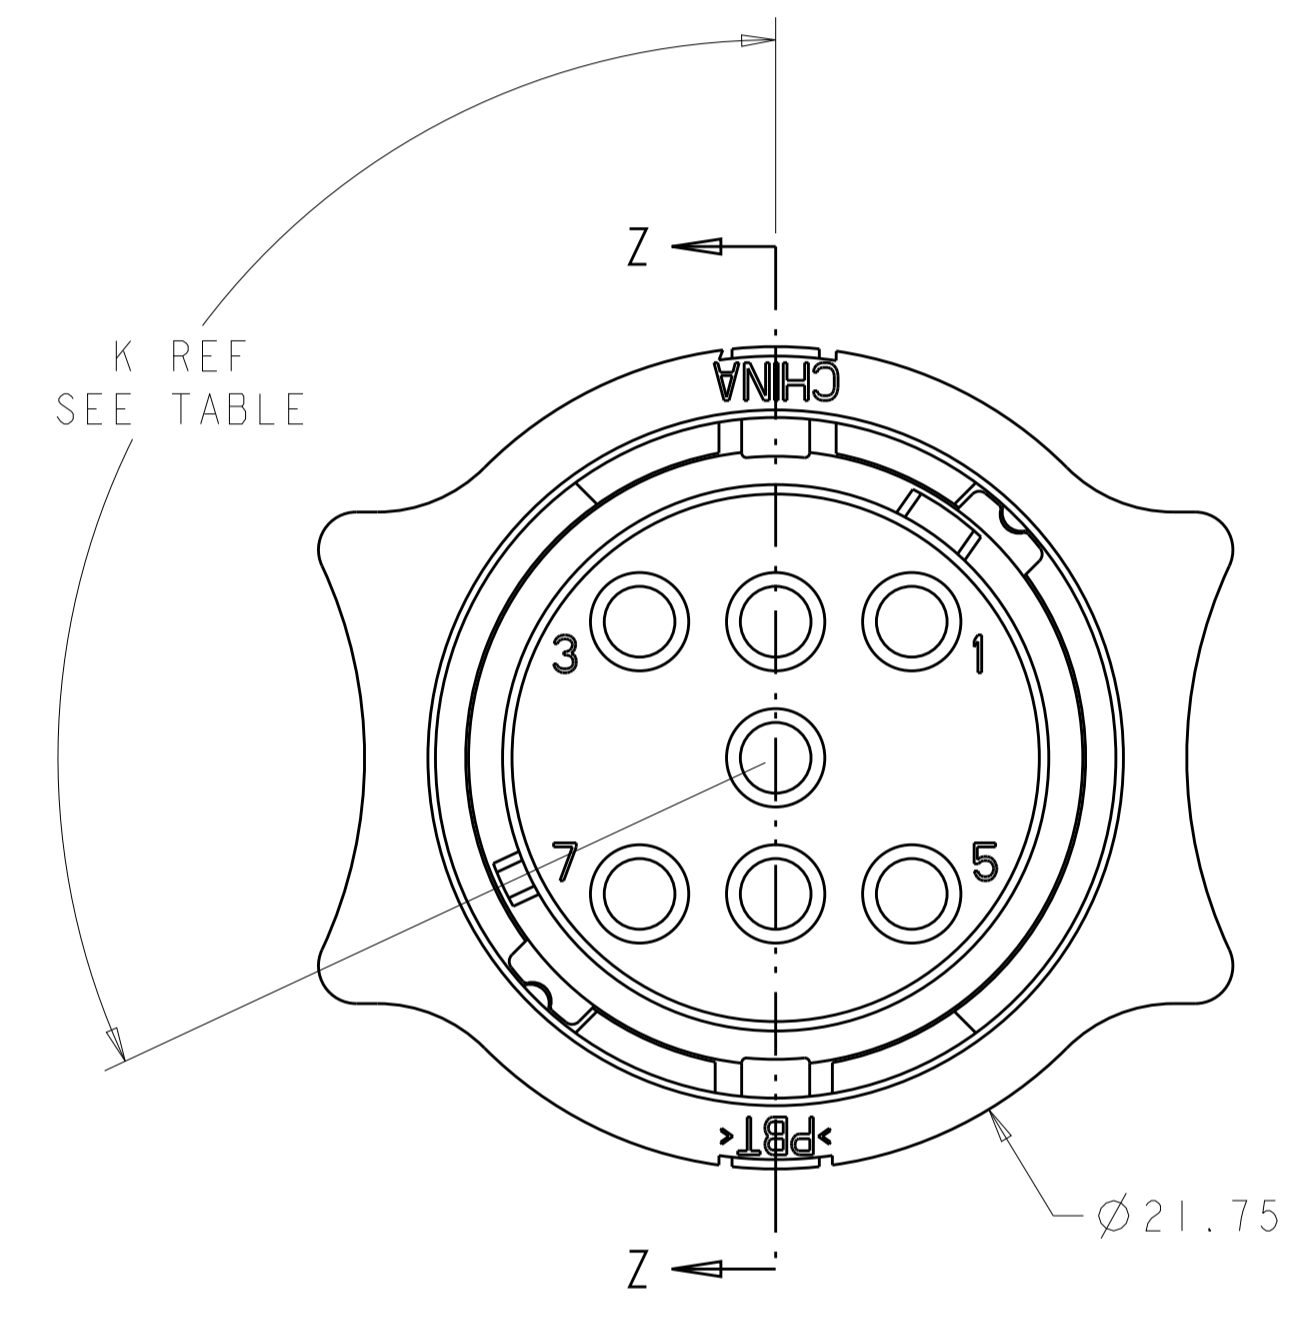

REVISIONS				
P.	LTN	DESCRIPTION	DATE	OWN APVD
C2		REVISED PER ECO-15-010004	13JUL2015	NK MZ
D		REVISED PER ECO-16-018352	24MAR2017	RS MZ

SECTION Z-Z

OBSELETE	YELLOW	Ø0.75	135°	1445818-4
	NATURAL	Ø1.5	115°	1445818-3
OBSELETE	NATURAL	Ø1.5	135°	1445818-2
	YELLOW	Ø0.75	115°	1445818-1
	SEAL, WIRE ENTRY COLOR	ØX REF	K REF	PART NUMBER

THIS DRAWING IS A CONTROLLED DOCUMENT. DWN: SHANE WIESE, 16OCT2001
 CHK: G. DOUTY, 16OCT2001
 APVD: H. WAKEEM, 13JUN2003

STE TE Connectivity

DIMENSIONS: mm
 TOLERANCES UNLESS OTHERWISE SPECIFIED:
 0 PLC ±
 1 PLC ±0.13
 2 PLC ±
 3 PLC ±
 4 PLC ±
 ANGLES ±
 FINISH

NAME: ASSEMBLY, PLUG, SIZE 11, 7 POSITION, SEALED, MINI CPC
 PRODUCT SPEC: -
 APPLICATION SPEC: -
 SIZE: A100779
 CAGE CODE: C=1445818
 DRAWING NO: 1445818-4
 WEIGHT: -
 CUSTOMER DRAWING

SCALE: 5:1 SHEET 1 OF 1 REV D