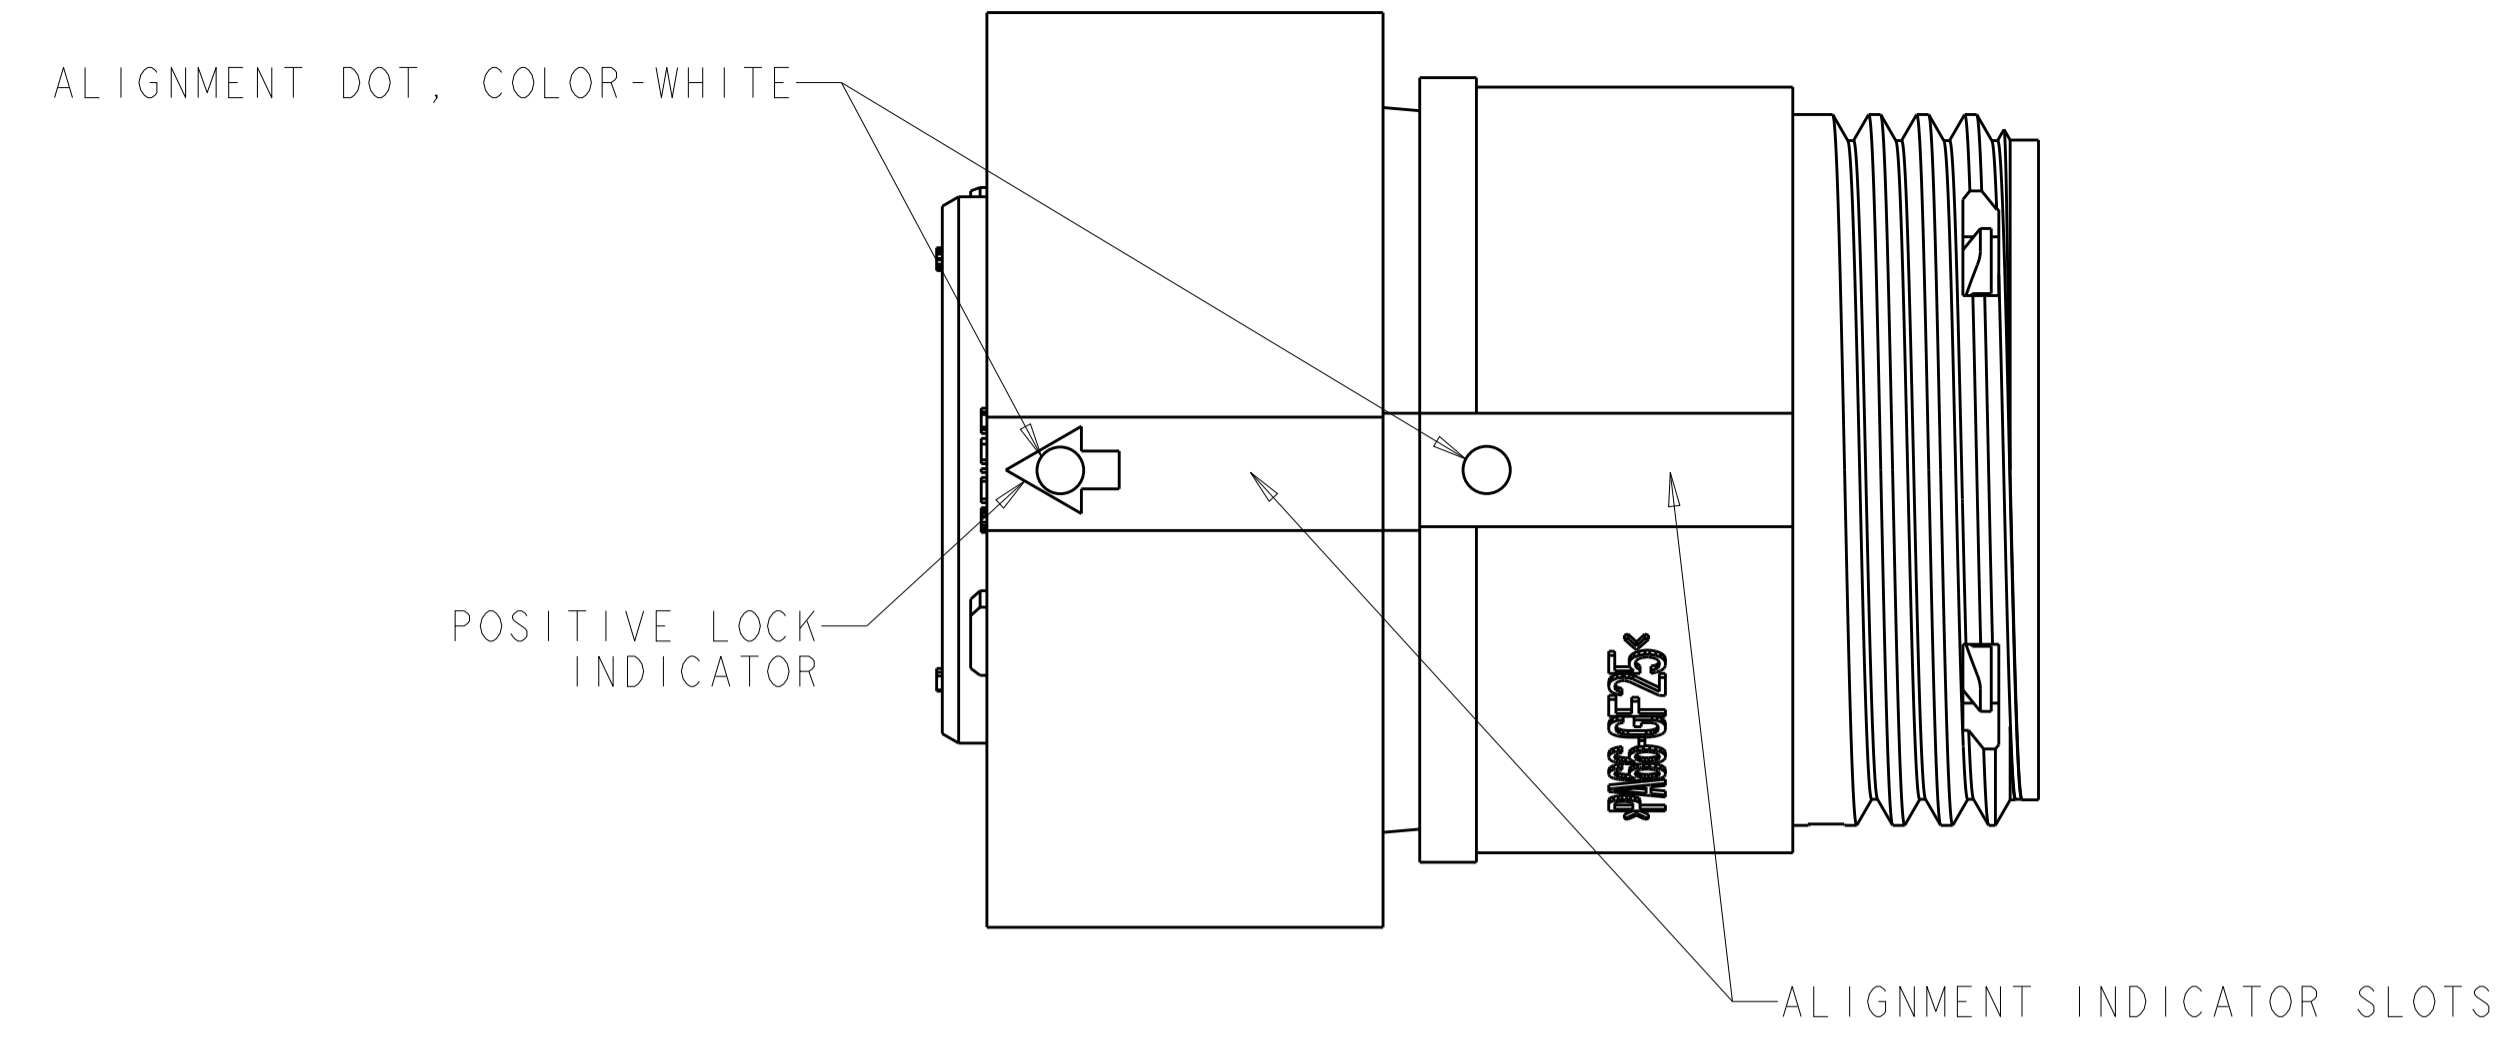

REVISIONS				
P.	LTN	DESCRIPTION	DATE	OWN APVD
C2		REVISED PER ECO-15-010004	13JUL2015	NK MZ
D		REVISED PER ECO-16-018352	24MAR2017	RS MZ

SECTION Z-Z

OBSELETE	YELLOW	Ø0.75	135°	1445818-4
	NATURAL	Ø1.5	115°	1445818-3
OBSELETE	NATURAL	Ø1.5	135°	1445818-2
	YELLOW	Ø0.75	115°	1445818-1
	SEAL, WIRE ENTRY COLOR	ØX REF	K REF	PART NUMBER

THIS DRAWING IS A CONTROLLED DOCUMENT. DWN: SHANE WIESE, 16OCT2001
 CHK: G. DOUTY, 16OCT2001
 APVD: H. WAKEEM, 13JUN2003

STE TE Connectivity

DIMENSIONS: mm
 TOLERANCES UNLESS OTHERWISE SPECIFIED:
 0 PLC ±
 1 PLC ±0.13
 2 PLC ±
 3 PLC ±
 4 PLC ±
 ANGLES ±
 FINISH

NAME: ASSEMBLY, PLUG, SIZE 11, 7 POSITION, SEALED, MINI CPC
 PRODUCT SPEC: -
 APPLICATION SPEC: -
 SIZE: A100779
 CAGE CODE: C=1445818
 DRAWING NO: 1445818-4
 WEIGHT: -
 CUSTOMER DRAWING

SCALE: 5:1 SHEET 1 OF 1 REV D