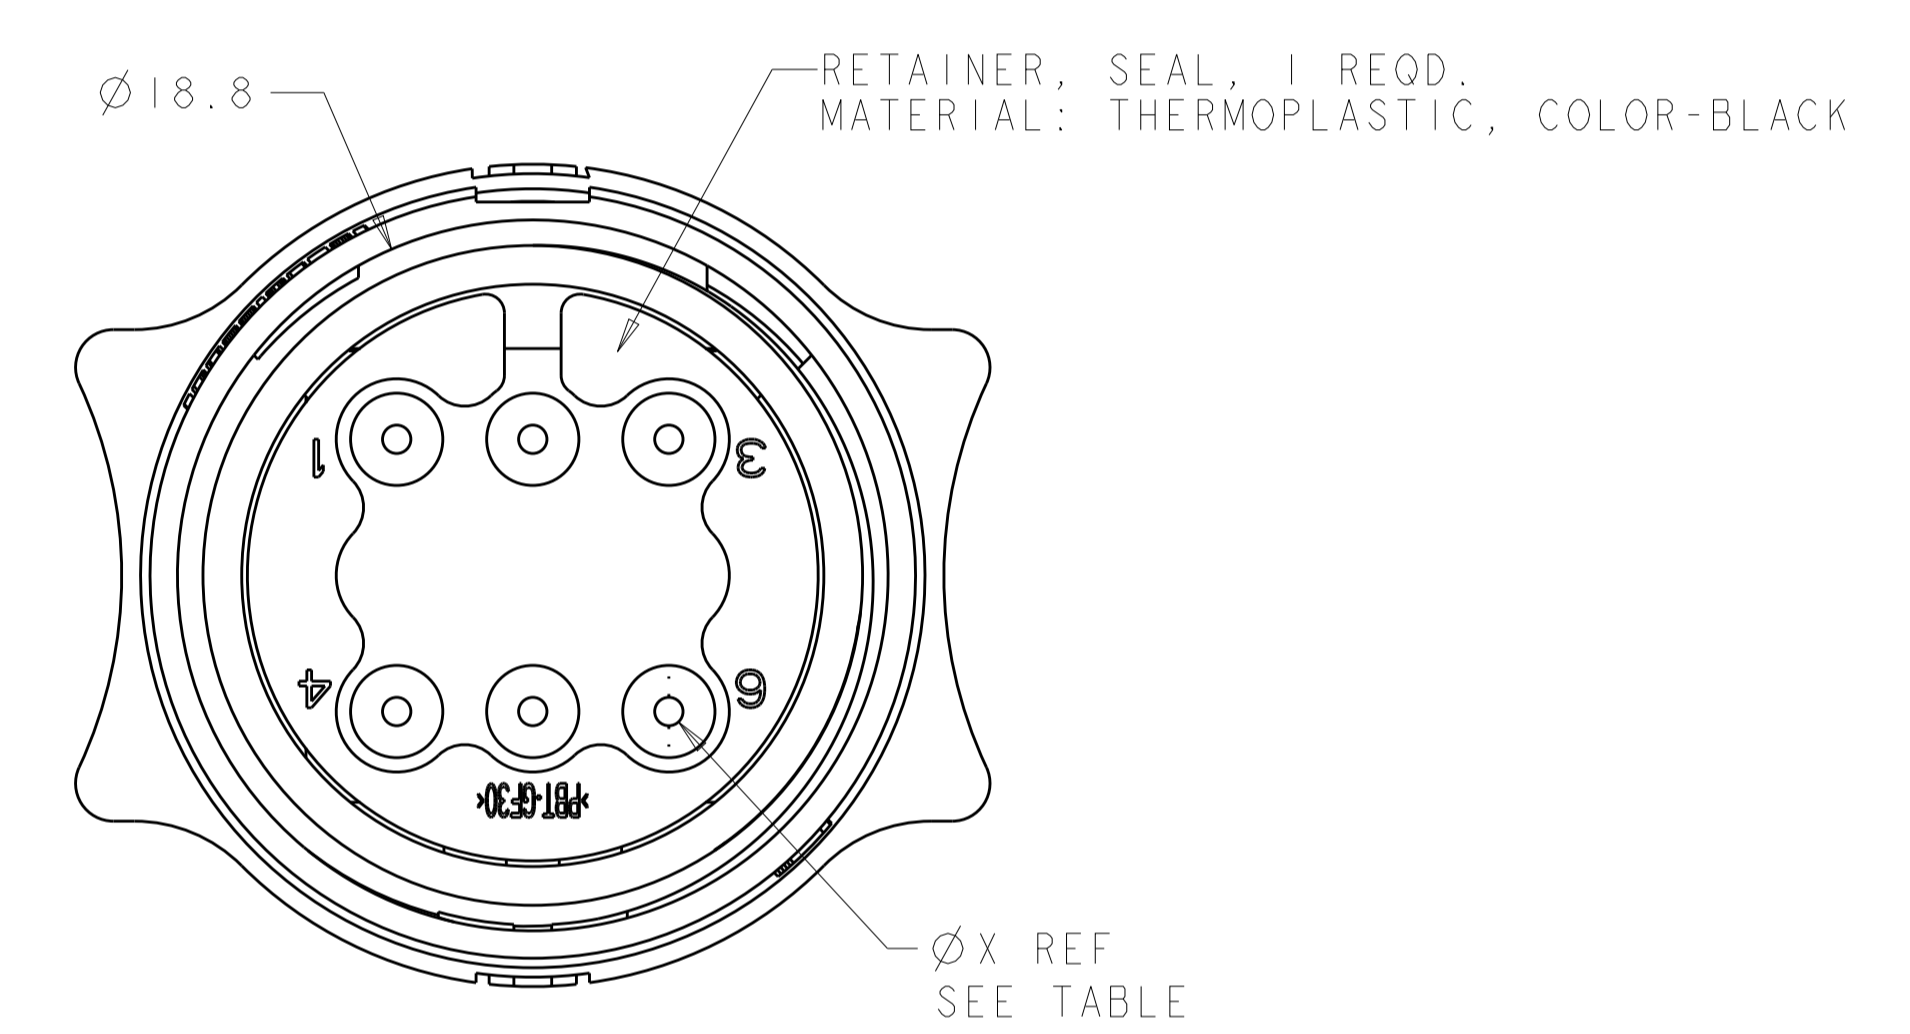

REVISIONS				
P.	LTN	DESCRIPTION	DATE	APVD
C2		REVISED PER ECO-15-010004	13JUL2015	NK MZ
D		REVISED PER ECO-16-018352	25MAR2017	RS MZ

SEAL, WIRE ENTRY, 1 REQD.
MATERIAL: ELASTOMER, COLOR-SEE TABLE

OBSELETE	YELLOW	Ø0.75	135°	1445819-4
	NATURAL	Ø1.5	115°	1445819-3
OBSELETE	NATURAL	Ø1.5	135°	1445819-2
	YELLOW	Ø0.75	115°	1445819-1
	SEAL, WIRE ENTRY COLOR	ØX REF	K REF	PART NUMBER

THIS DRAWING IS A CONTROLLED DOCUMENT.		DRN SHANE WIESE 16OCT2001	STE TE Connectivity	
DIMENSIONS: mm		CHK G DOUTY 16OCT2001		
TOLERANCES UNLESS OTHERWISE SPECIFIED:		APVD H. WAKEEM 13JUN2003	NAME ASSEMBLY, PLUG, SIZE 11, 6 POSITION, SEALED, MINI CPC	
0 PLC ±	1 PLC ±	PRODUCT SPEC	SIZE CAGE CODE DRAWING NO	
2 PLC ±0.13	3 PLC ±	APPLICATION SPEC	RESTRICTED TO	
4 PLC ±	ANGLES ±	WEIGHT	A100779C=1445819	
MATERIAL SEE CALLOUT	FINISH	CUSTOMER DRAWING	SCALE 5:1	SHEET 1 OF 1 REV D