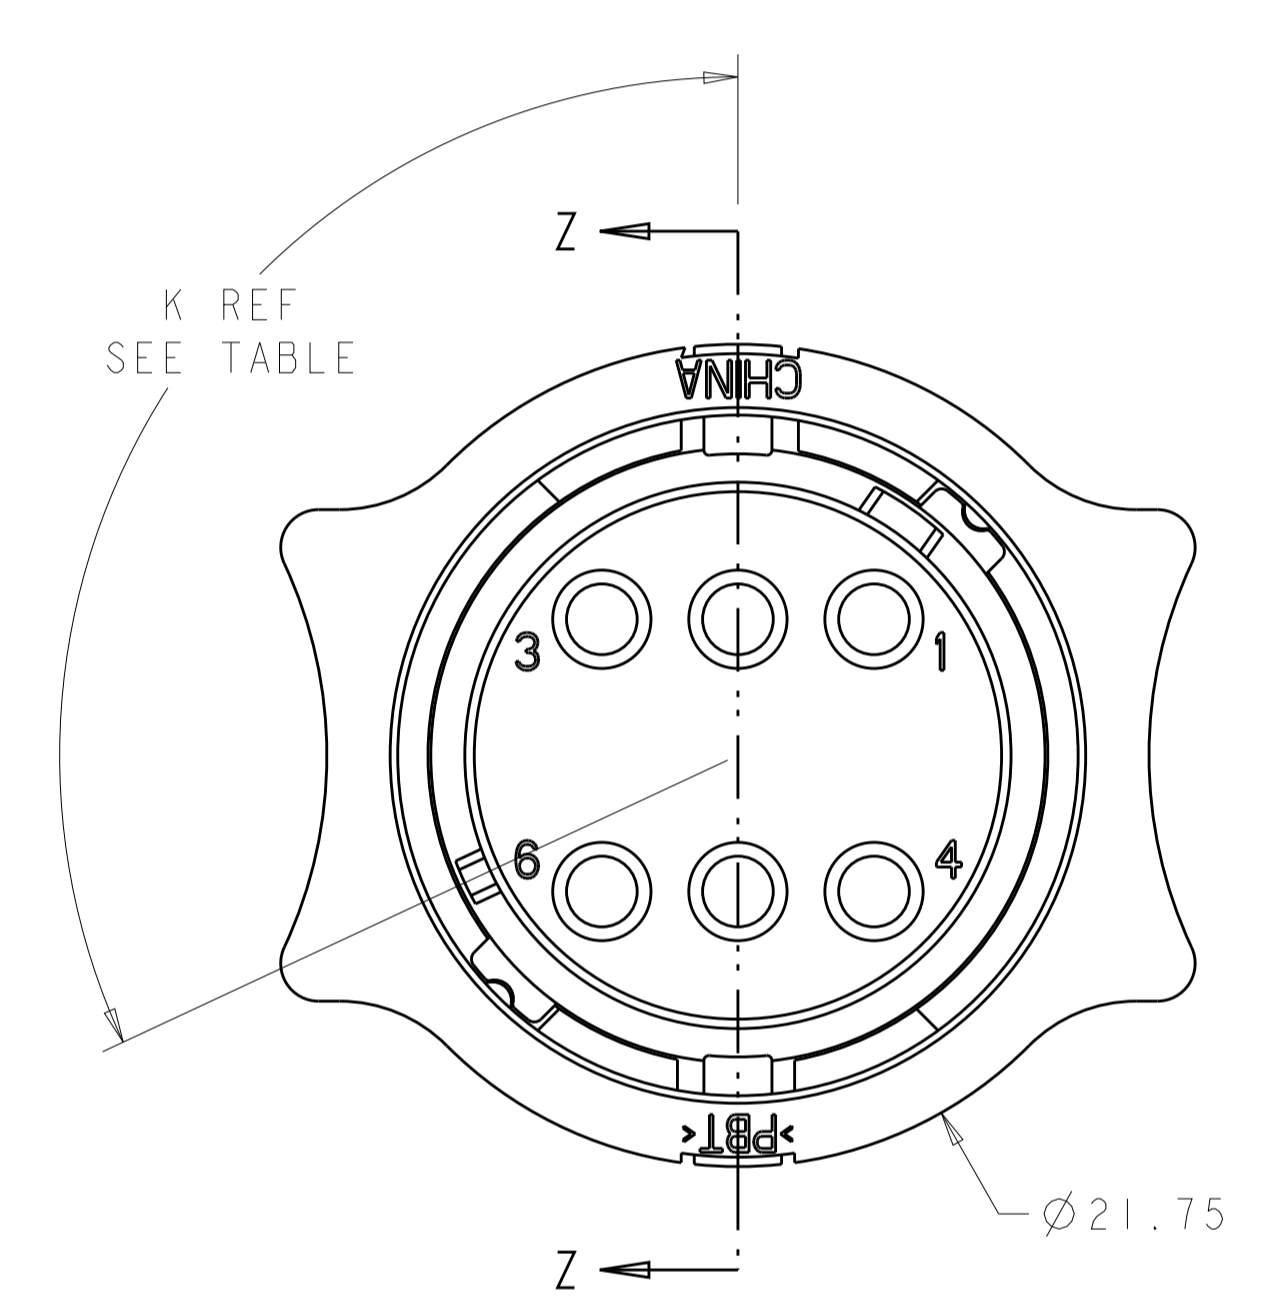

REVISIONS				
P.	LTN	DESCRIPTION	DATE	APVD
C2		REVISED PER ECO-15-010004	13JUL2015	NK MZ
D		REVISED PER ECO-16-018352	25MAR2017	RS MZ

SEAL, WIRE ENTRY, 1 REQD.
MATERIAL: ELASTOMER, COLOR-SEE TABLE

OBSELETE	YELLOW	Ø0.75	135°	1445819-4
	NATURAL	Ø1.5	115°	1445819-3
OBSELETE	NATURAL	Ø1.5	135°	1445819-2
	YELLOW	Ø0.75	115°	1445819-1
	SEAL, WIRE ENTRY COLOR	ØX REF	K REF	PART NUMBER

THIS DRAWING IS A CONTROLLED DOCUMENT.		DRN SHANE WIESE 16OCT2001	STE TE Connectivity	
DIMENSIONS: mm		CHK G DOUTY 16OCT2001		
TOLERANCES UNLESS OTHERWISE SPECIFIED:		APVD H. WAKEEM 13JUN2003	NAME ASSEMBLY, PLUG, SIZE 11, 6 POSITION, SEALED, MINI CPC	
0 PLC ±	1 PLC ±	PRODUCT SPEC	SIZE CAGE CODE DRAWING NO	
2 PLC ±0.13	3 PLC ±	APPLICATION SPEC	RESTRICTED TO	
4 PLC ±	ANGLES ±	WEIGHT	A100779C=1445819	
MATERIAL SEE CALLOUT	FINISH	CUSTOMER DRAWING	SCALE 5:1	SHEET 1 OF 1 REV D