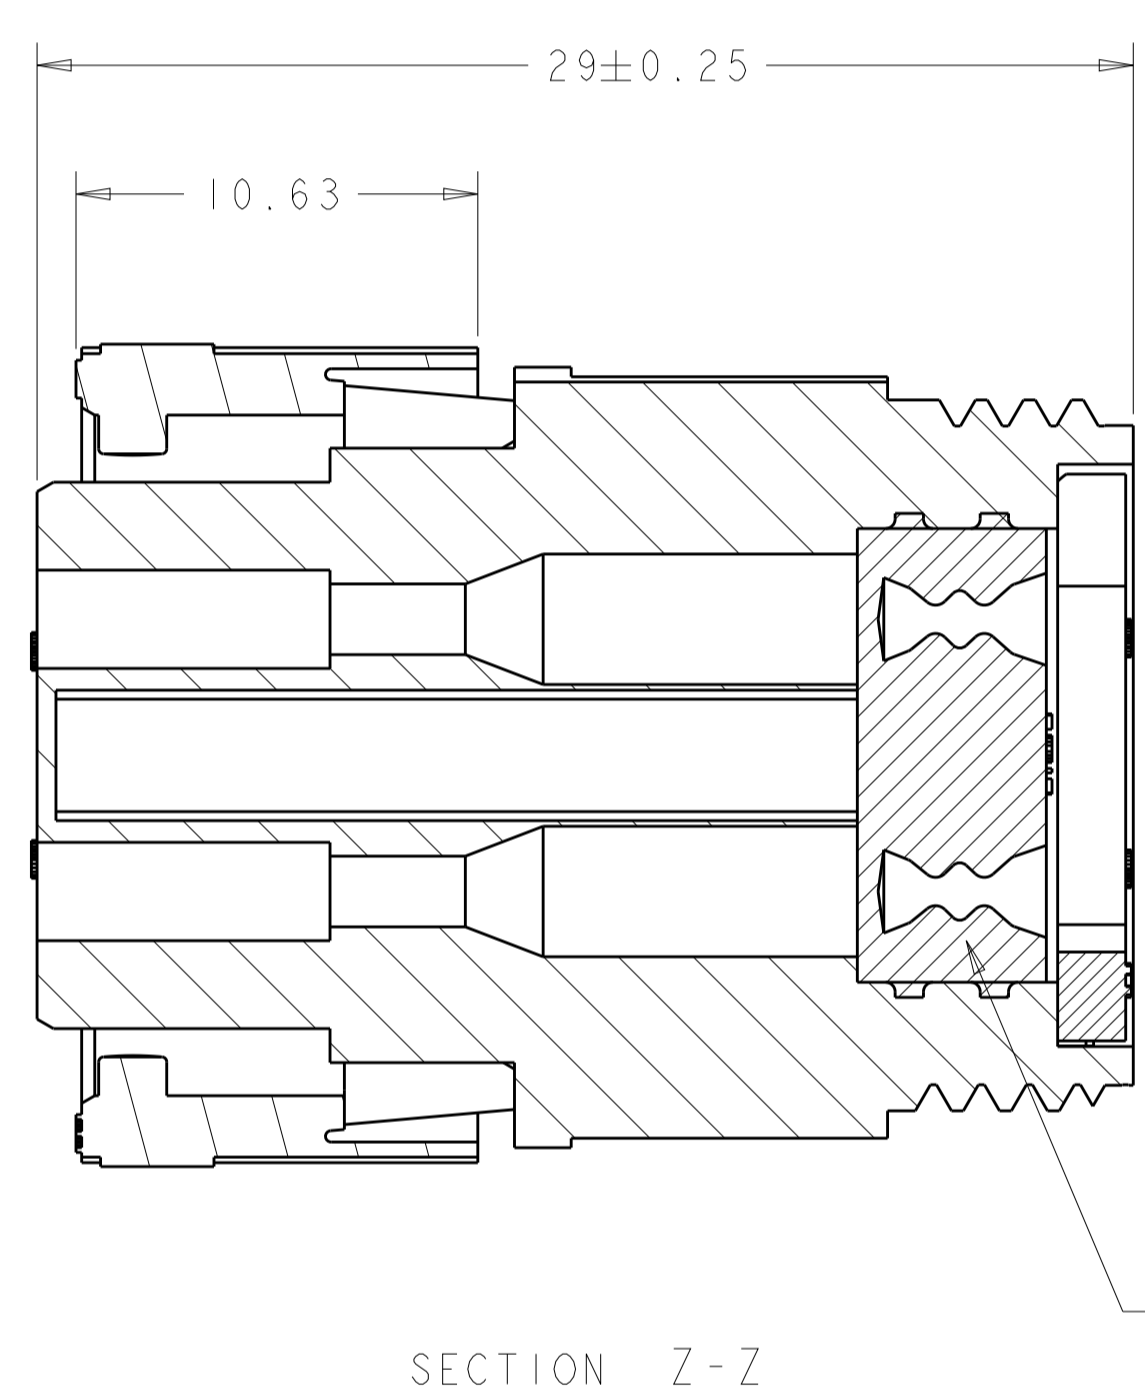

REVISIONS				
P.	LTN	DESCRIPTION	DATE	APVD
C2		REVISED PER ECO-15-010004	13JUL2015	NK MZ
D		REVISED PER ECO-16-018352	25MAR2017	RS MZ

SEAL, WIRE ENTRY, 1 REQD.
MATERIAL: ELASTOMER, COLOR-SEE TABLE

OBSELETE	YELLOW	Ø0.75	135°	1445819-4
	NATURAL	Ø1.5	115°	1445819-3
OBSELETE	NATURAL	Ø1.5	135°	1445819-2
	YELLOW	Ø0.75	115°	1445819-1
	SEAL, WIRE ENTRY COLOR	ØX REF	K REF	PART NUMBER

THIS DRAWING IS A CONTROLLED DOCUMENT.		DRN SHANE WIESE 16OCT2001	STE TE Connectivity	
DIMENSIONS: mm		CHK G DOUTY 16OCT2001		
TOLERANCES UNLESS OTHERWISE SPECIFIED:		APVD H. WAKEEM 13JUN2003	NAME ASSEMBLY, PLUG, SIZE 11, 6 POSITION, SEALED, MINI CPC	
0 PLC ±	1 PLC ±	PRODUCT SPEC	SIZE CAGE CODE DRAWING NO	
2 PLC ±0.13	3 PLC ±	APPLICATION SPEC	RESTRICTED TO	
4 PLC ±	ANGLES ±	WEIGHT	A100779C=1445819	
MATERIAL SEE CALLOUT	FINISH	CUSTOMER DRAWING	SCALE 5:1	SHEET 1 OF 1 REV D