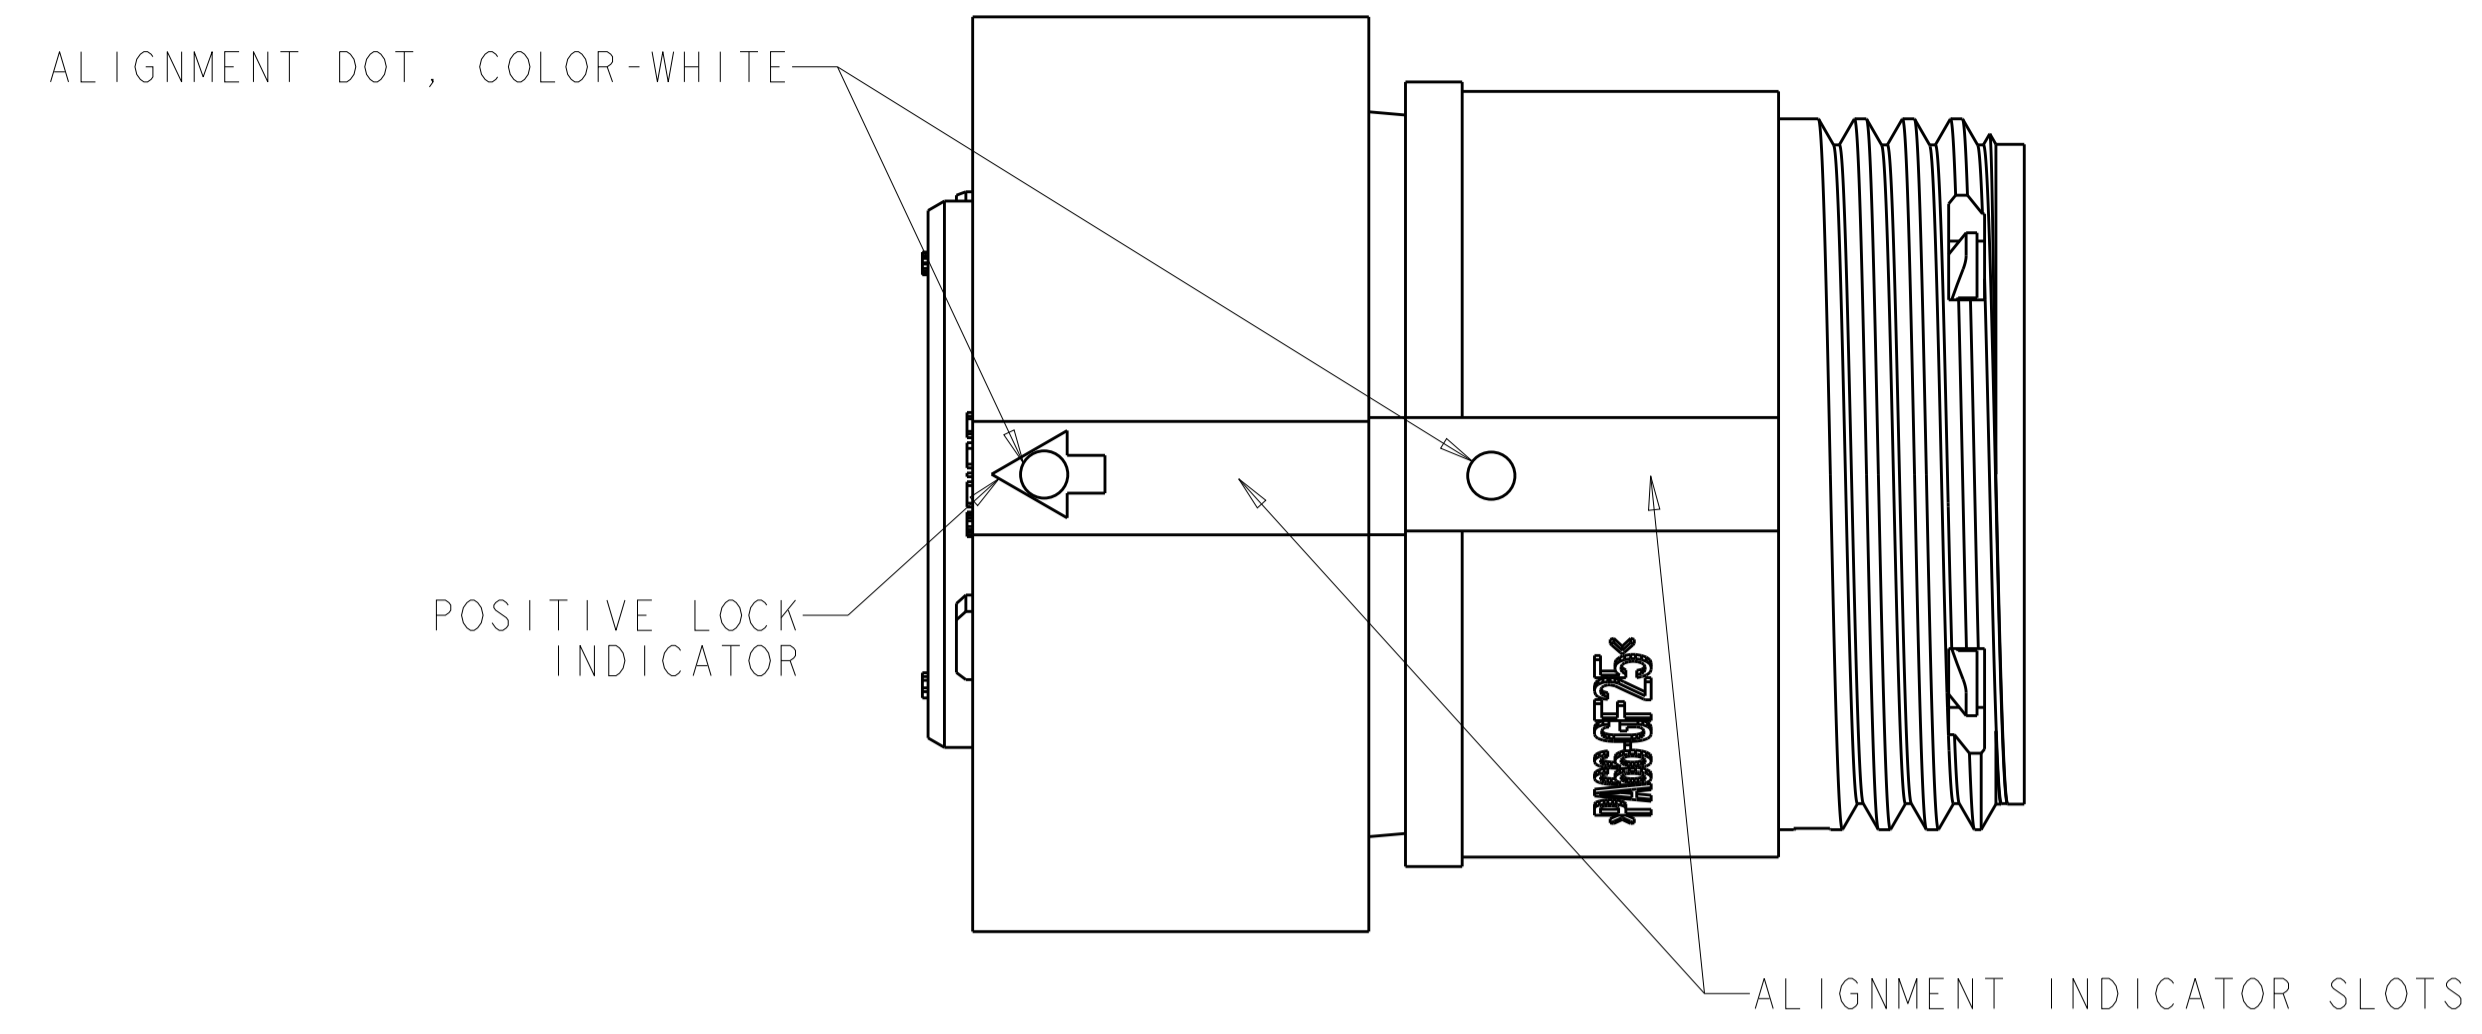

REVISIONS				
P.	LTN	DESCRIPTION	DATE	APVD
C2		REVISED PER ECO-15-010004	13JUL2015	NK MZ
D		REVISED PER ECO-16-018352	25MAR2017	RS MZ

SEAL, WIRE ENTRY, 1 REQD.
MATERIAL: ELASTOMER, COLOR-SEE TABLE

OBSELETE	YELLOW	Ø0.75	135°	1445819-4
	NATURAL	Ø1.5	115°	1445819-3
OBSELETE	NATURAL	Ø1.5	135°	1445819-2
	YELLOW	Ø0.75	115°	1445819-1
	SEAL, WIRE ENTRY COLOR	ØX REF	K REF	PART NUMBER

THIS DRAWING IS A CONTROLLED DOCUMENT.		DRN SHANE WIESE 16OCT2001	STE TE Connectivity	
DIMENSIONS: mm		CHK G DOUTY 16OCT2001		
TOLERANCES UNLESS OTHERWISE SPECIFIED:		APVD H. WAKEEM 13JUN2003	NAME ASSEMBLY, PLUG, SIZE 11, 6 POSITION, SEALED, MINI CPC	
0 PLC ±	1 PLC ±	PRODUCT SPEC	SIZE CAGE CODE DRAWING NO	
2 PLC ±0.13	3 PLC ±	APPLICATION SPEC	RESTRICTED TO	
4 PLC ±	ANGLES ±	WEIGHT	A100779C=1445819	
MATERIAL SEE CALLOUT	FINISH	CUSTOMER DRAWING	SCALE 5:1	SHEET 1 OF 1 REV D