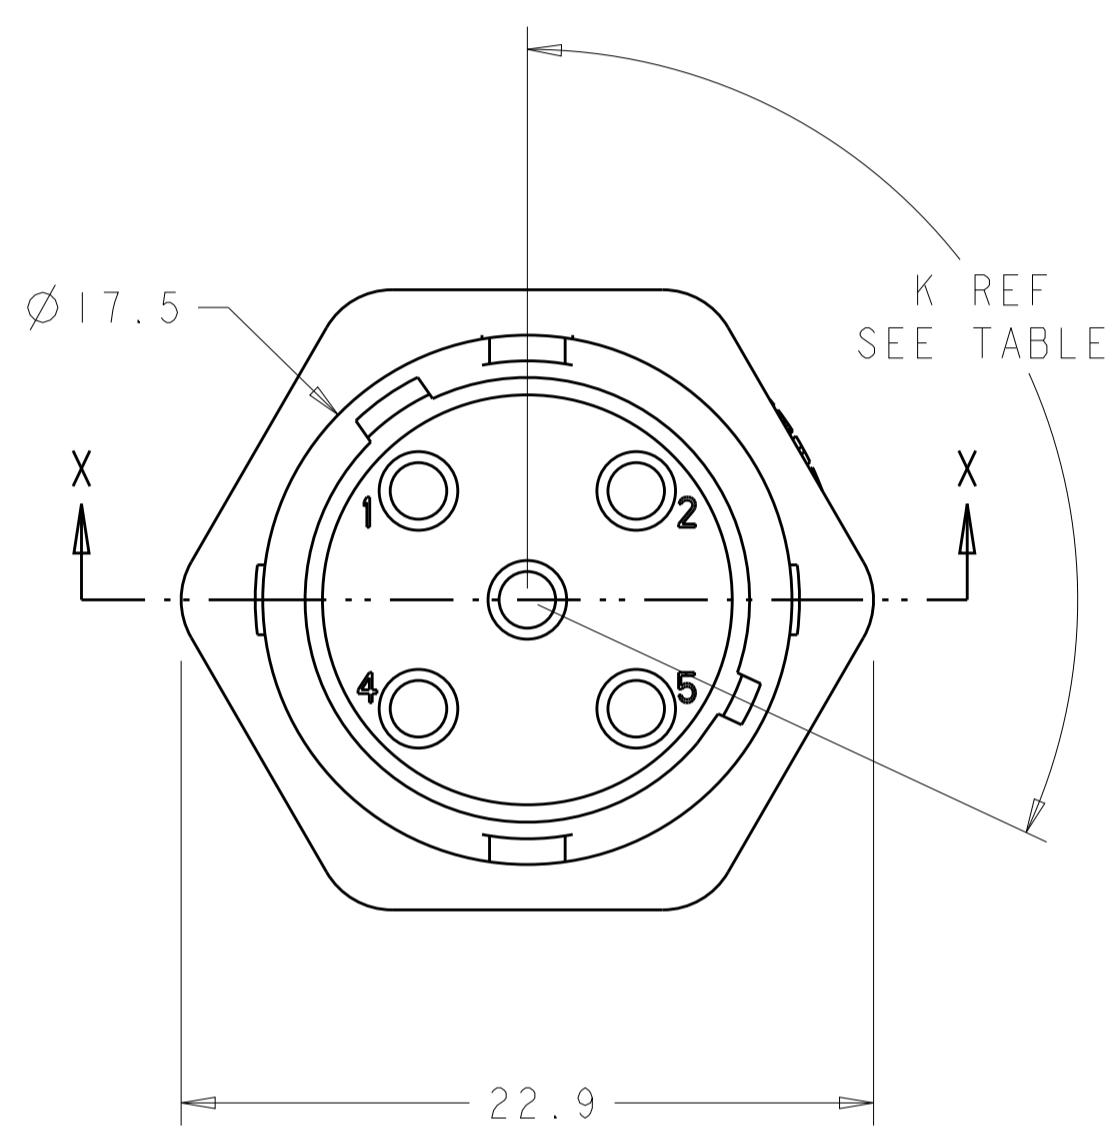

REVISIONS				
P.	LTN.	DESCRIPTION	DATE	APVD.
B1		REVISED PER ECO-15-010004	11JUL2015	NK MZ
C		REVISED PER ECO-16-018352	23MAR2017	RS MZ

SEAL, PERIPHERAL, 1 REQD.
 MATERIAL: ELASTOMER, COLOR-GRAY

RETAINER, SEAL, 1 REQD.
 MATERIAL: THERMOPLASTIC, COLOR-BLACK

SECTION X-X

OBSELETE	YELLOW	Ø 0.75	135°	1445829-04
	NATURAL	Ø 1.5	115°	1445829-03
OBSELETE	NATURAL	Ø 1.5	135°	1445829-02
	YELLOW	Ø 0.75	115°	1445829-01
	SEAL, WIRE ENTRY COLOR	Ø X REF	K REF	PART NUMBER

THIS DRAWING IS A CONTROLLED DOCUMENT. DWN: SHANE WIESE, 23OCT2001
 CHK: G DOUTY, 23OCT2001
 APVD: H. WAKEEM, 13JUN2003

STE TE Connectivity

NAME: ASSEMBLY, SIZE 11, 5 POSITION, FREE HANGING, SEALED, MINI CPC

SIZE: A1, CAGE CODE: 100779, DRAWING NO: 1445829, RESTRICTED TO: -

MATERIAL: SEE CALLOUT, FINISH: -
 WEIGHT: -
 CUSTOMER DRAWING

SCALE: 4:1, SHEET: 1 OF 1, REV: C

X-ON Electronics

Largest Supplier of Electrical and Electronic Components