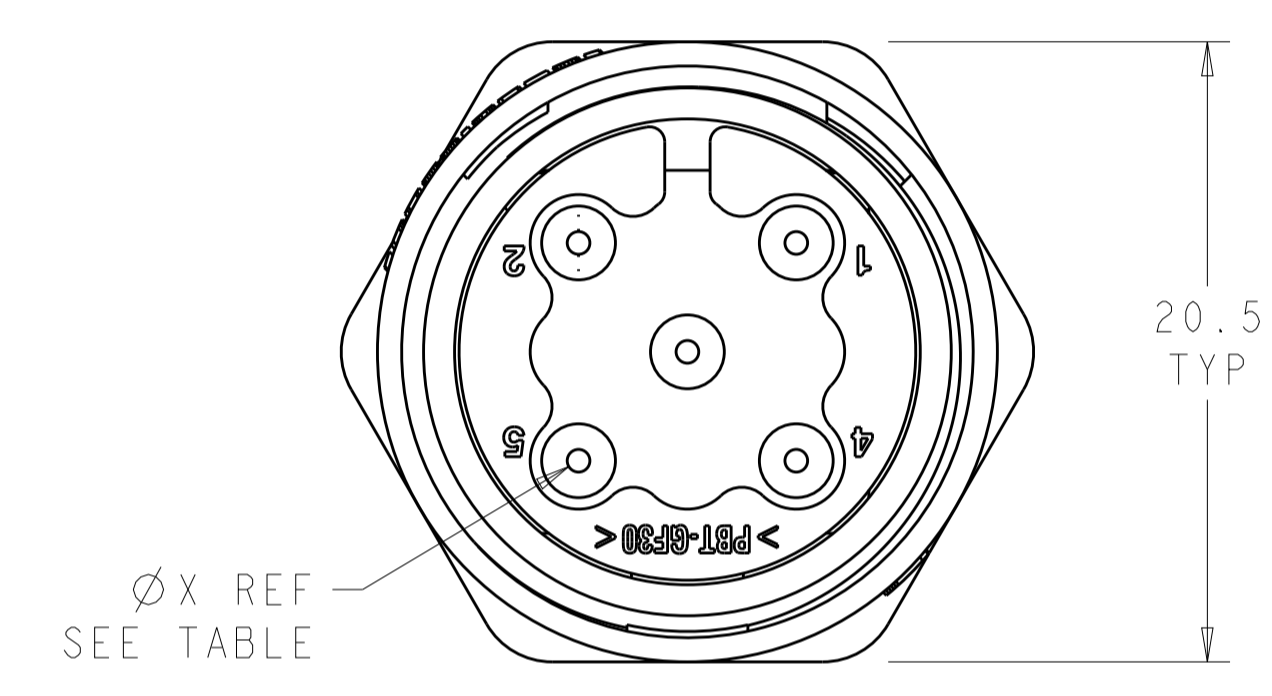

REVISIONS				
P.	LTN.	DESCRIPTION	DATE	APVD.
B1		REVISED PER ECO-15-010004	11JUL2015	NK MZ
C		REVISED PER ECO-16-018352	23MAR2017	RS MZ

SEAL, PERIPHERAL, 1 REQD.
 MATERIAL: ELASTOMER, COLOR-GRAY

RETAINER, SEAL, 1 REQD.
 MATERIAL: THERMOPLASTIC, COLOR-BLACK

SECTION X-X

OBSELETE	YELLOW	Ø 0.75	135°	1445829-04
	NATURAL	Ø 1.5	115°	1445829-03
OBSELETE	NATURAL	Ø 1.5	135°	1445829-02
	YELLOW	Ø 0.75	115°	1445829-01
	SEAL, WIRE ENTRY COLOR	Ø X REF	K REF	PART NUMBER

THIS DRAWING IS A CONTROLLED DOCUMENT. DWN: SHANE WIESE, 23OCT2001
 CHK: G DOUTY, 23OCT2001
 APVD: H. WAKEEM, 13JUN2003

STE TE Connectivity

NAME: ASSEMBLY, SIZE 11, 5 POSITION, FREE HANGING, SEALED, MINI CPC

SIZE: A1, CAGE CODE: 100779, DRAWING NO: 1445829, RESTRICTED TO: -

MATERIAL: SEE CALLOUT, FINISH: -
 WEIGHT: -
 CUSTOMER DRAWING

SCALE: 4:1, SHEET: 1 OF 1, REV: C

X-ON Electronics

Largest Supplier of Electrical and Electronic Components