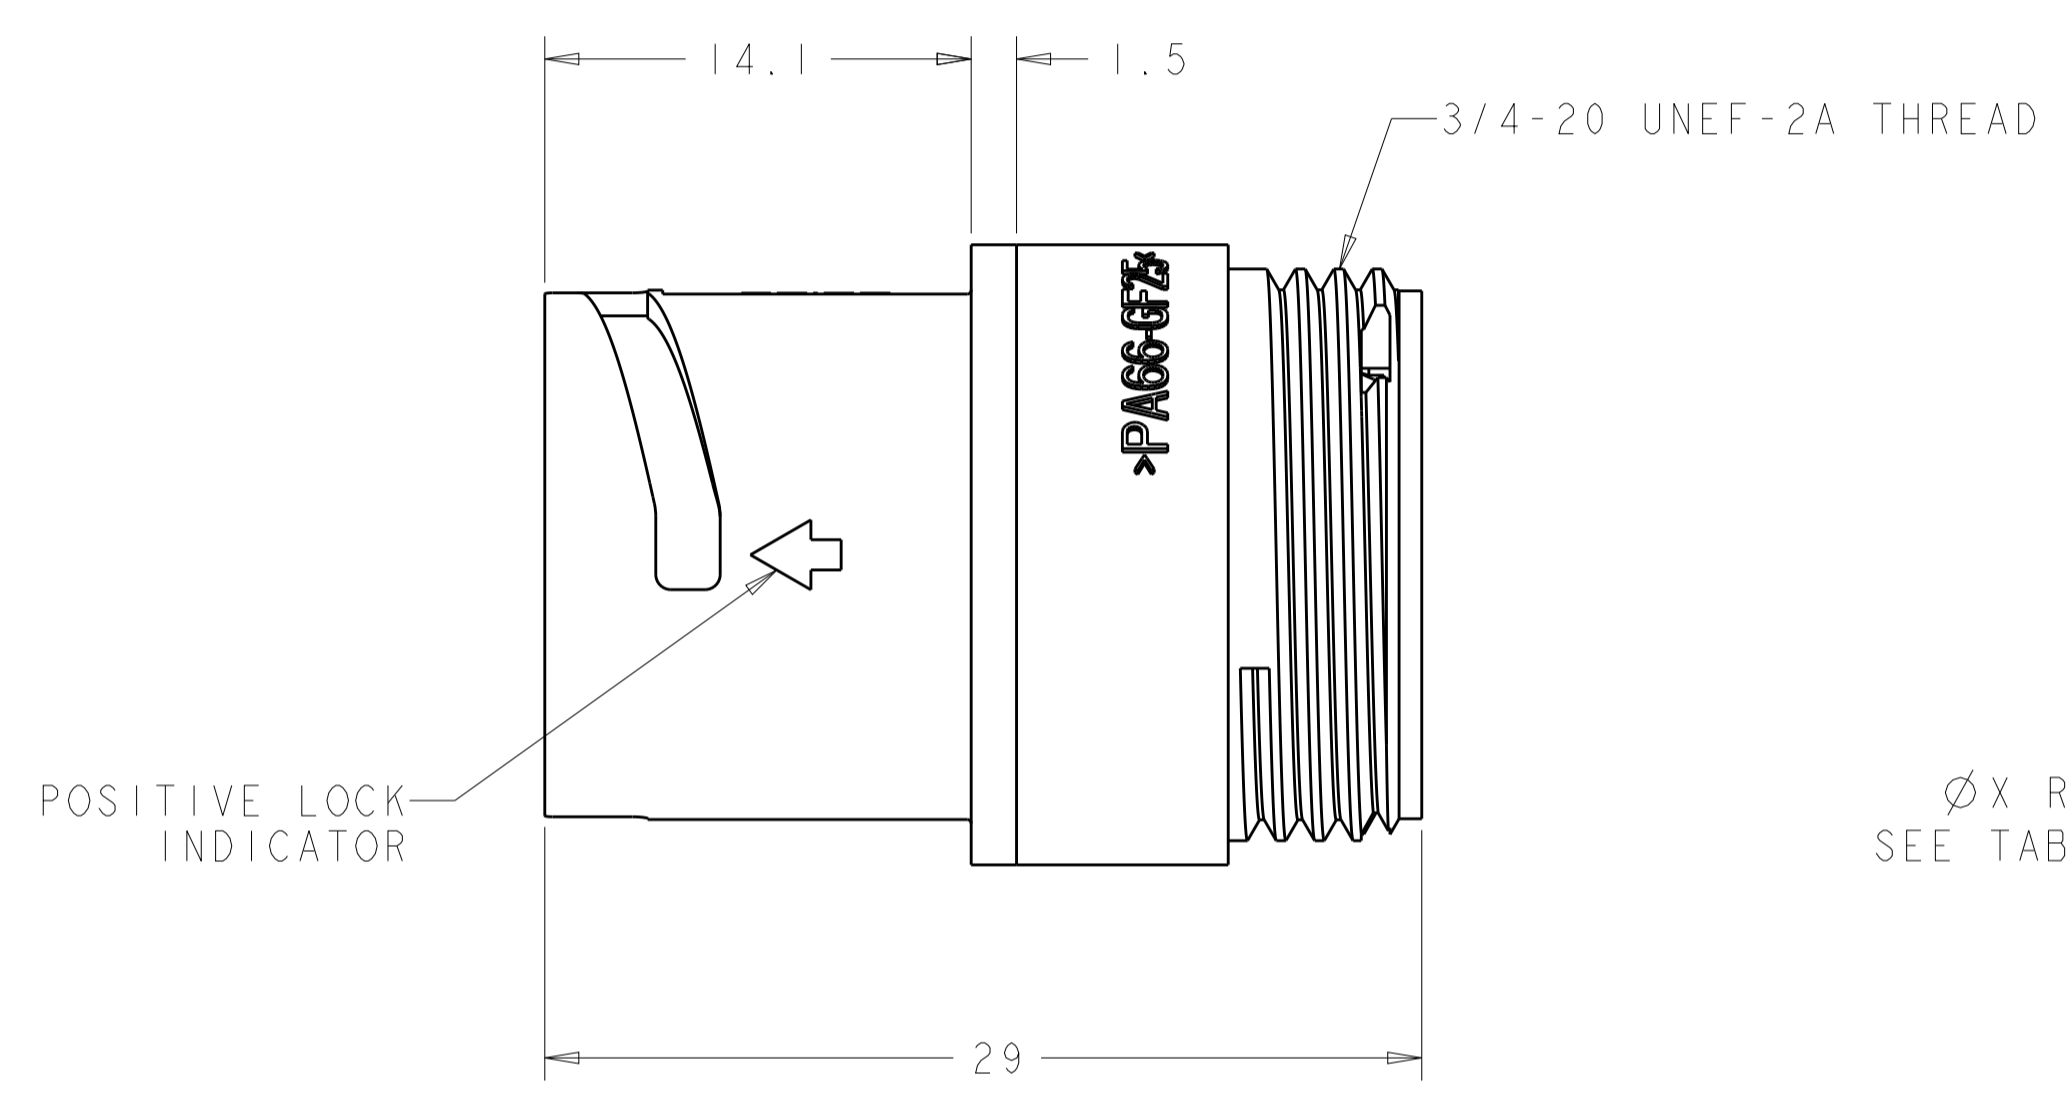

REVISIONS				
P.	LTN.	DESCRIPTION	DATE	APVD.
B1		REVISED PER ECO-15-010004	11JUL2015	NK MZ
C		REVISED PER ECO-16-018352	23MAR2017	RS MZ

SEAL, PERIPHERAL, 1 REQD.
 MATERIAL: ELASTOMER, COLOR-GRAY

RETAINER, SEAL, 1 REQD.
 MATERIAL: THERMOPLASTIC, COLOR-BLACK

SECTION X-X

OBSELETE	YELLOW	Ø 0.75	135°	1445829-04
	NATURAL	Ø 1.5	115°	1445829-03
OBSELETE	NATURAL	Ø 1.5	135°	1445829-02
	YELLOW	Ø 0.75	115°	1445829-01
	SEAL, WIRE ENTRY COLOR	Ø X REF	K REF	PART NUMBER

THIS DRAWING IS A CONTROLLED DOCUMENT. DWN: SHANE WIESE, 23OCT2001
 CHK: G DOUTY, 23OCT2001
 APVD: H. WAKEEM, 13JUN2003

STE TE Connectivity

NAME: ASSEMBLY, SIZE 11, 5 POSITION, FREE HANGING, SEALED, MINI CPC

SIZE: A1, CAGE CODE: 100779, DRAWING NO: 1445829, RESTRICTED TO: -

MATERIAL: SEE CALLOUT, FINISH: -
 WEIGHT: -
 CUSTOMER DRAWING

SCALE: 4:1, SHEET: 1 OF 1, REV: C

X-ON Electronics

Largest Supplier of Electrical and Electronic Components