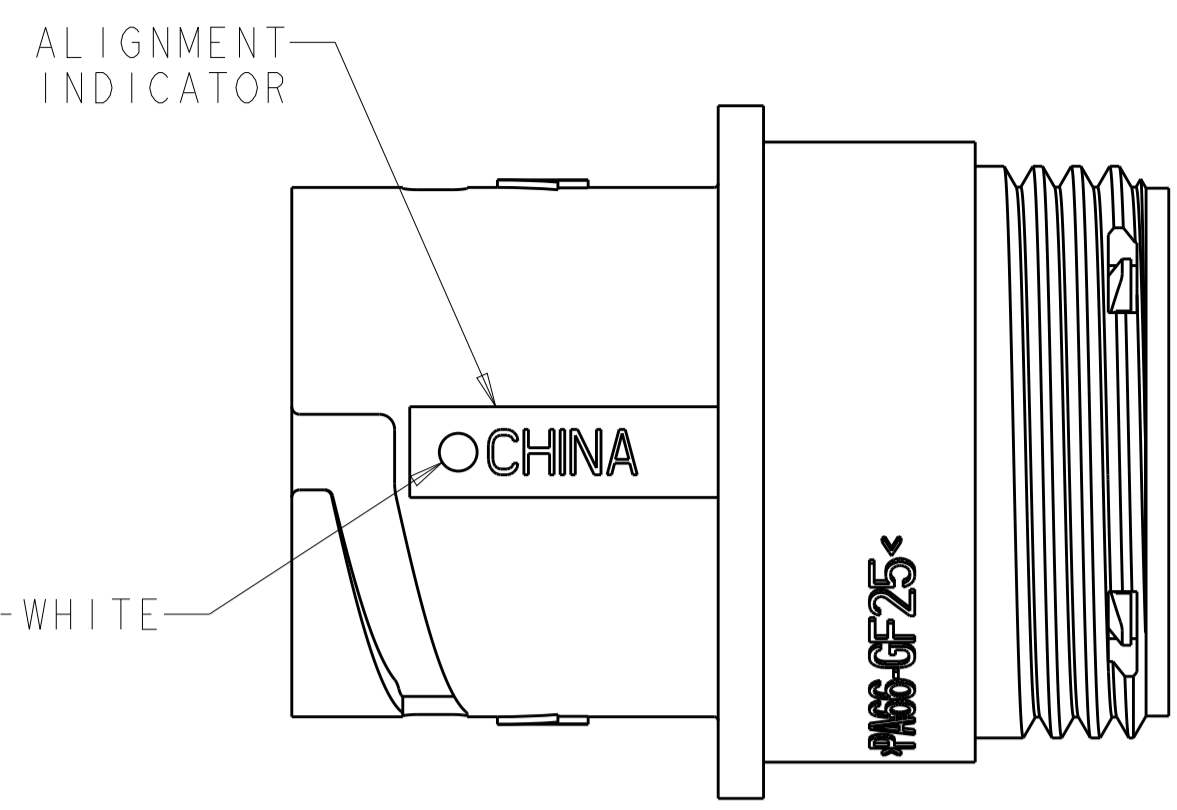

REVISIONS				
P.	LTN.	DESCRIPTION	DATE	APVD.
B1		REVISED PER ECO-15-010004	11JUL2015	NK MZ
C		REVISED PER ECO-16-018352	23MAR2017	RS MZ

SEAL, PERIPHERAL, 1 REQD.
 MATERIAL: ELASTOMER, COLOR-GRAY

RETAINER, SEAL, 1 REQD.
 MATERIAL: THERMOPLASTIC, COLOR-BLACK

SECTION X-X

OBSELETE	YELLOW	Ø 0.75	135°	1445829-04
	NATURAL	Ø 1.5	115°	1445829-03
OBSELETE	NATURAL	Ø 1.5	135°	1445829-02
	YELLOW	Ø 0.75	115°	1445829-01
	SEAL, WIRE ENTRY COLOR	Ø X REF	K REF	PART NUMBER

THIS DRAWING IS A CONTROLLED DOCUMENT. DWN: SHANE WIESE, 23OCT2001
 CHK: G DOUTY, 23OCT2001
 APVD: H. WAKEEM, 13JUN2003

STE TE Connectivity

NAME: ASSEMBLY, SIZE 11, 5 POSITION, FREE HANGING, SEALED, MINI CPC

SIZE: A1, CAGE CODE: 100779, DRAWING NO: 1445829, RESTRICTED TO: -

MATERIAL: SEE CALLOUT, FINISH: -
 WEIGHT: -
 CUSTOMER DRAWING

SCALE: 4:1, SHEET: 1 OF 1, REV: C

X-ON Electronics

Largest Supplier of Electrical and Electronic Components