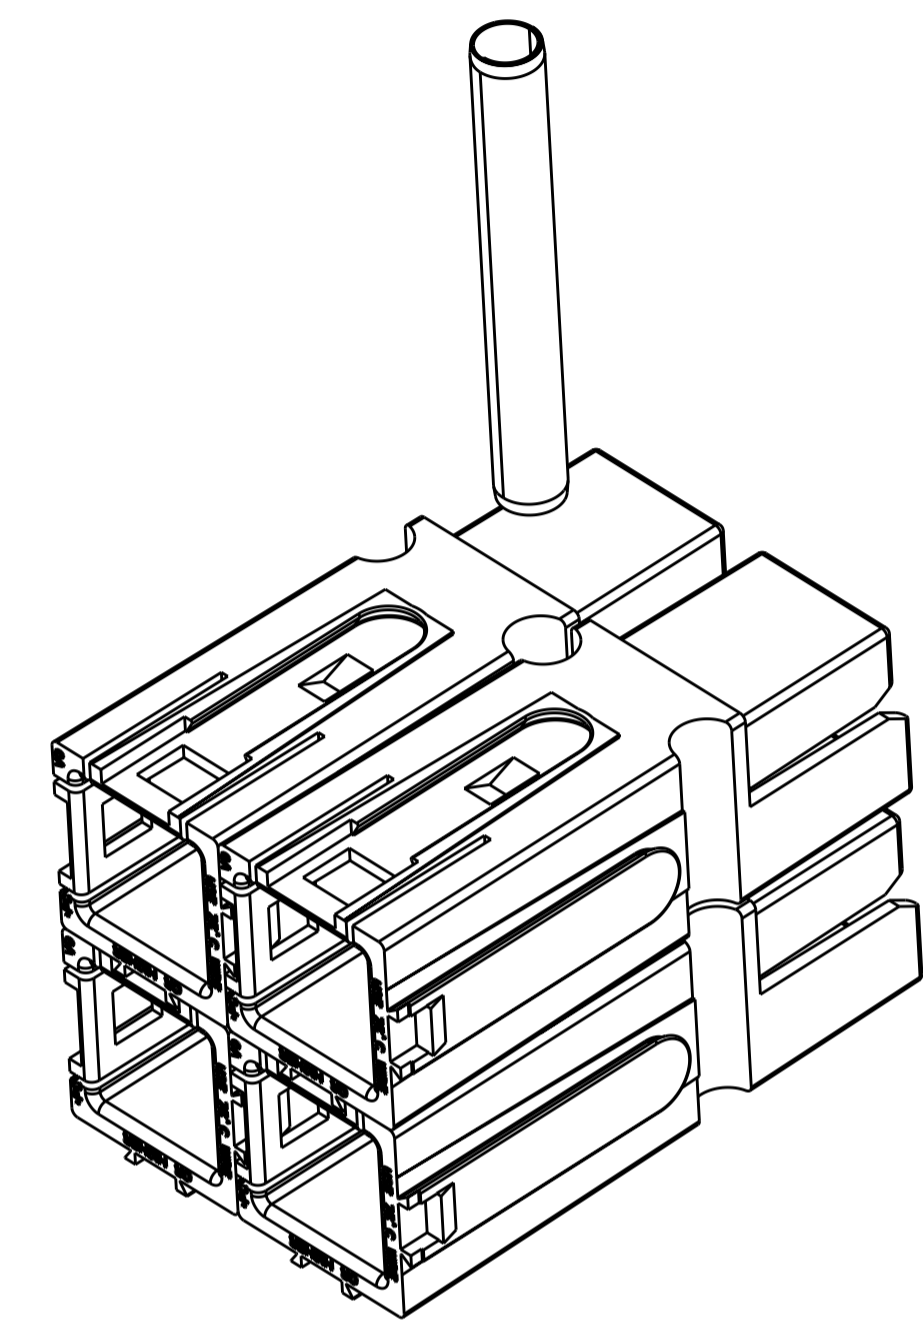

TYPICAL USES

⚠ OBSOLETE PARTS: OBSOLETE CIS STREAMLINING PER D.RENAUD/D.SINISI

SIZE	DIM B	DIM A	PART NUMBER
2.36-2.51	21.59		1445886-6
2.51-2.69	11.18		1445886-5
2.49-2.62	6.35		1445886-4
⚠ OBSOLETE 5-5.25	38.10		1445886-3
5-5.25	25.40		1445886-2
5-5.25	14.22		1445886-1

THIS DRAWING IS A CONTROLLED DOCUMENT.		DWN BH 15OCT01	TE Connectivity	
DIMENSIONS: mm		CHK KAK 15OCT01		
TOLERANCES UNLESS OTHERWISE SPECIFIED:		APVD KAK 15OCT01	NAME RETAINER PIN, POWER PRODUCT	
0 PLC ±-	1 PLC ±-	PRODUCT SPEC -	SIZE CAGE CODE DRAWING NO RESTRICTED TO	
2 PLC ±0.13	3 PLC ±-	APPLICATION SPEC -	A200779C-1445886	
4 PLC ±-	ANGLES ±-	WEIGHT -	SCALE 3:1 SHEET 1 OF 1 REV P	
MATERIAL 302 STAINLESS STEEL	FINISH PASSIVATED	CUSTOMER DRAWING		