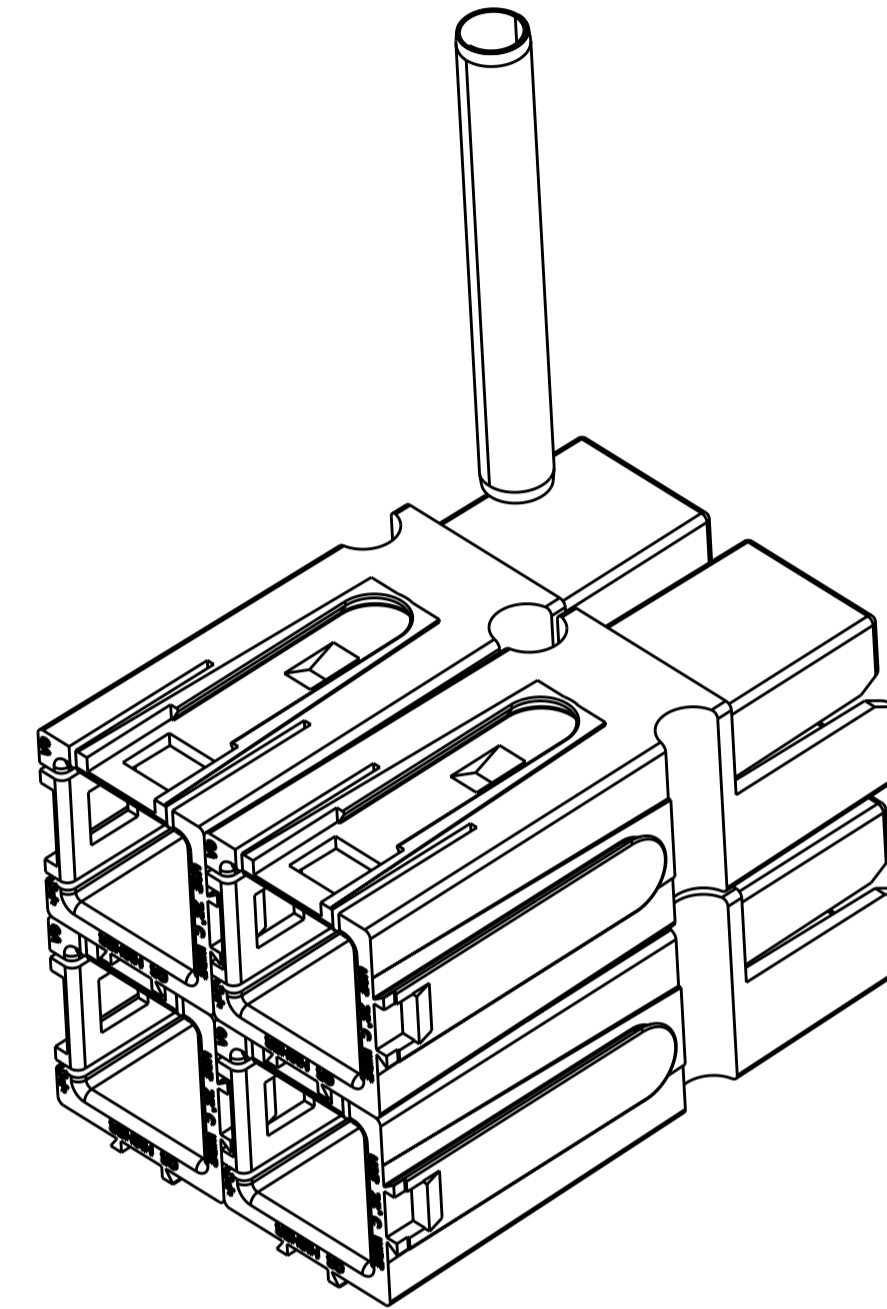

TYPICAL USES

⚠ OBSOLETE PARTS: OBSOLETE CIS STREAMLINING PER D.RENAUD/D.SINISI

⚠ OBSOLETE

2.36-2.51	21.59	1445886-6
2.51-2.69	11.18	1445886-5
2.49-2.62	6.35	1445886-4
5-5.25	38.10	1445886-3
5-5.25	25.40	1445886-2
5-5.25	14.22	1445886-1
Ø DIM B	DIM A	PART NUMBER

METRIC

THIS DRAWING IS A CONTROLLED DOCUMENT.		DWN BH	15OCT01	TE Connectivity NAME RETAINER PIN, POWER PRODUCT	
DIMENSIONS: mm		CHK KAK	15OCT01		
TOLERANCES UNLESS OTHERWISE SPECIFIED:		APVD KAK	15OCT01		
0 PLC ±- 1 PLC ±- 2 PLC ±0.13 3 PLC ±- 4 PLC ±- ANGLES ±- FINISH		PRODUCT SPEC -	APPLICATION SPEC -		
MATERIAL 302 STAINLESS STEEL	PASSIVATED	WEIGHT -	SCALE 3:1	SIZE A200779	DRAWING NO C-1445886
CUSTOMER DRAWING			RESTRICTED TO -	SHEET 1	OF 1
			REV P		