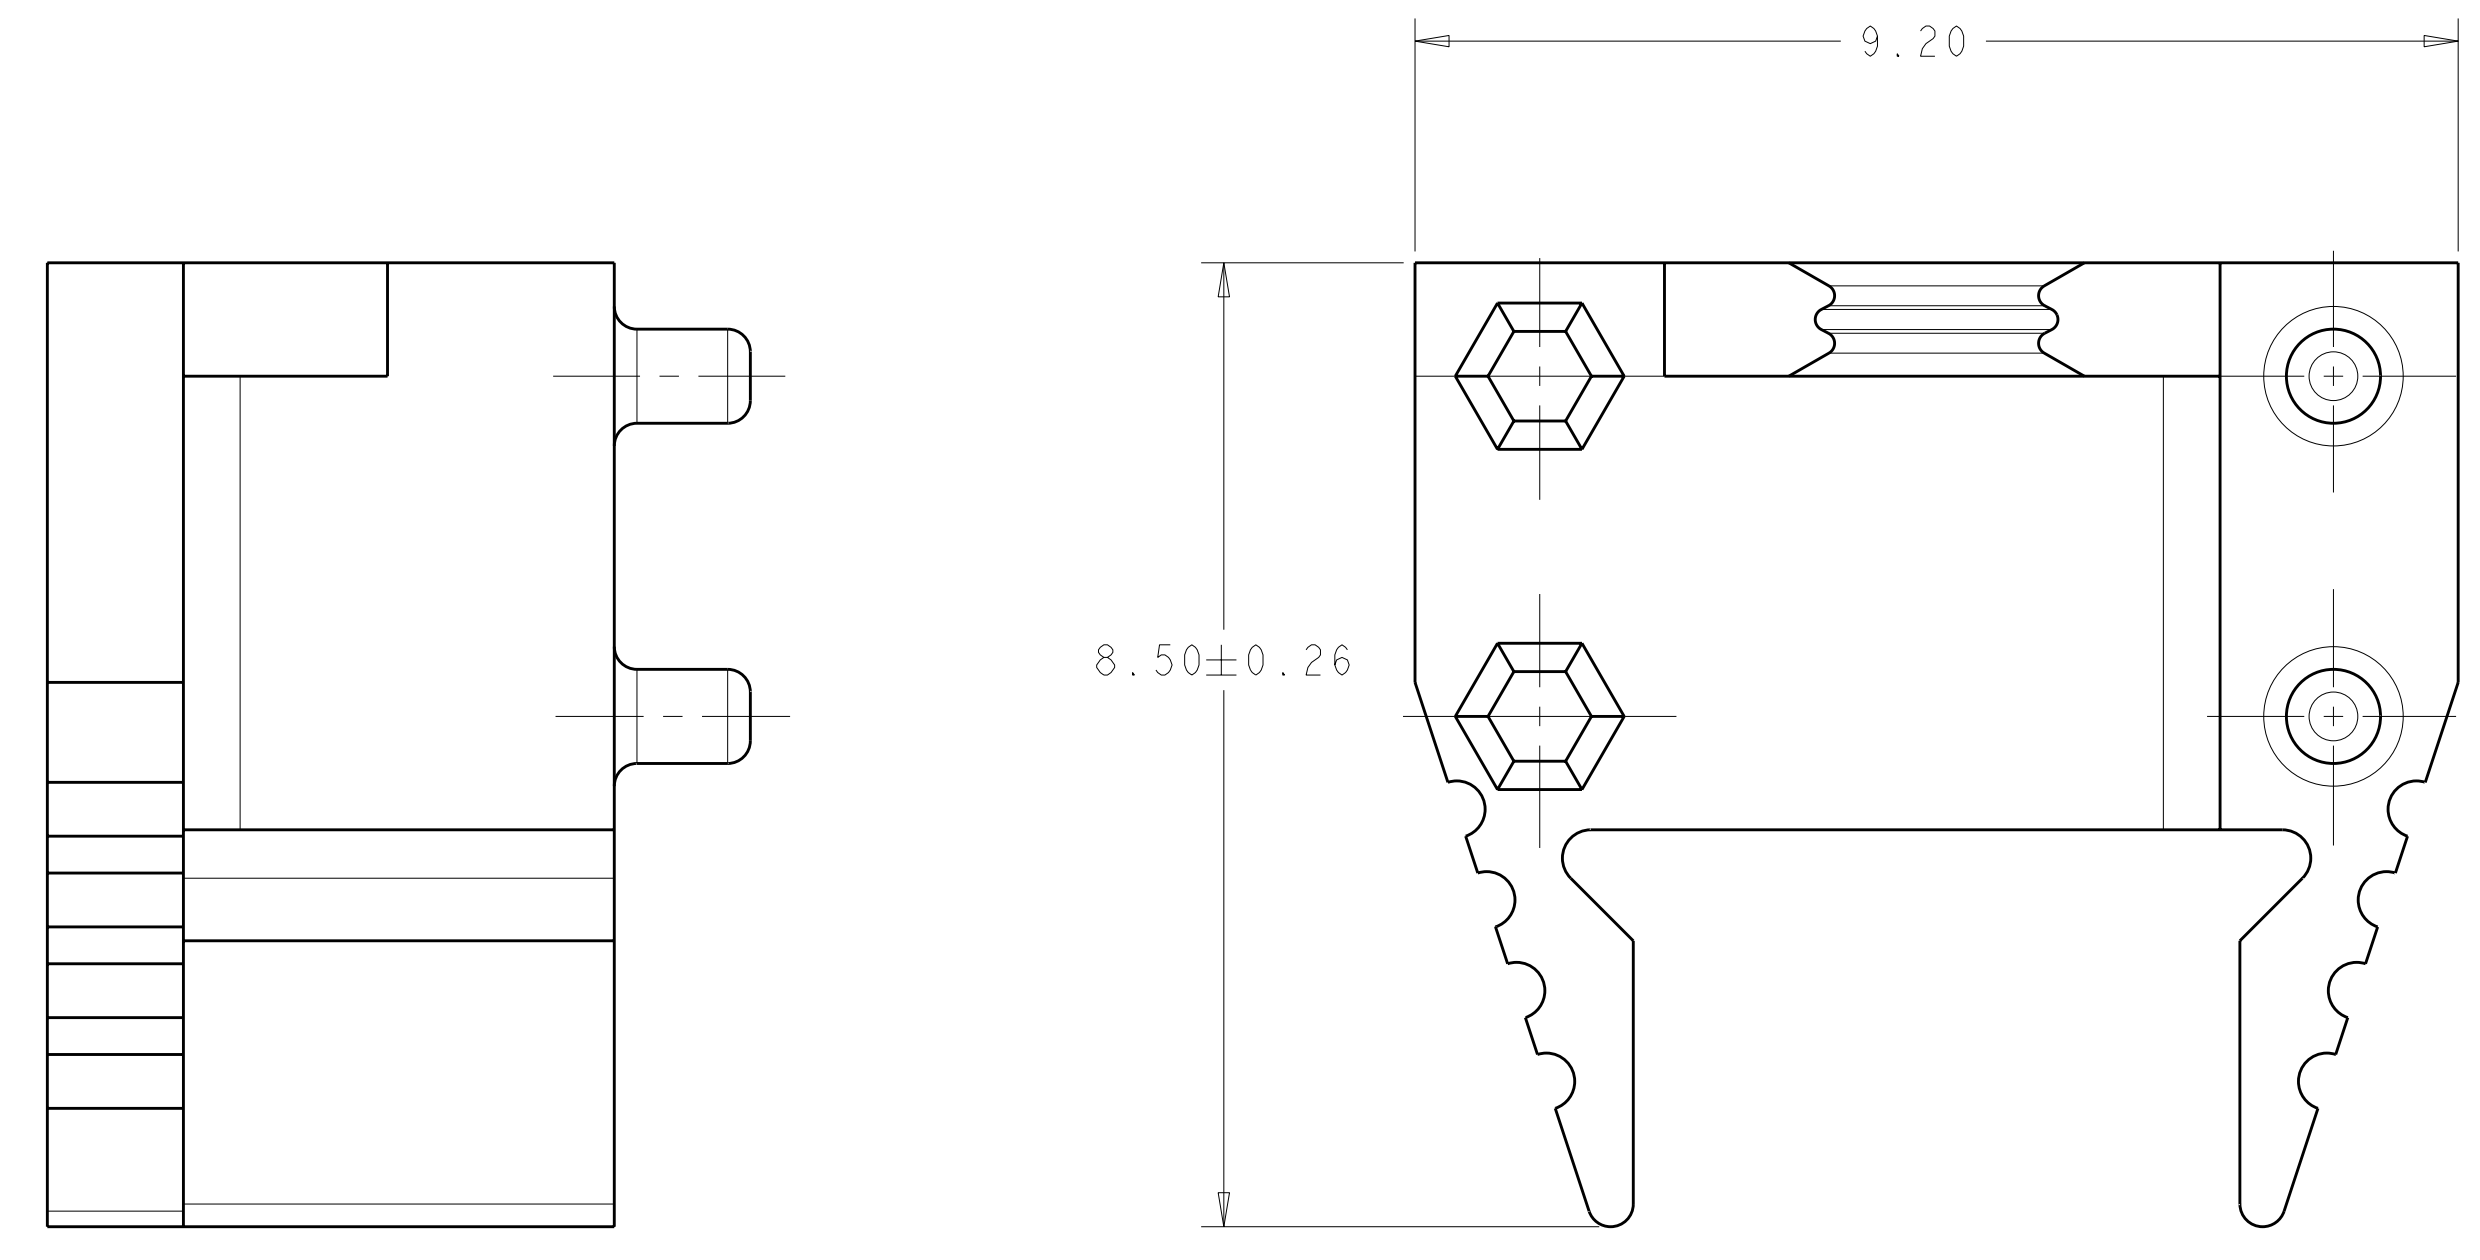

- 1. UL 94V-0 RATED LCP.
- 2. TWO PIECES REQUIRED PER CONNECTOR ASSEMBLY.
- 3. BULK PACKAGED.
- 4. OBSOLETE PARTS: OBSOLETE CIS STREAMLINING PER D.RENAUD/D.SINISI

1445976-1 SHOWN
SCALE 8:1

1445976-4 SHOWN
SCALE 8:1

1-1445976-9 SHOWN
SCALE 8:1

REV	DATE	DESCRIPTION	DATE	DWN	APVD
2	9.20	WAS 9.00, REV TABLE, REV SHT TOL	18NOV2002	RLK	LB
3		CHANGE TABLE DIMENSIONS A	19MAR03	WGL	LB
0		REV PER 0G3C-0616-03	02DEC03	RB	DR
01		REVISED PER ECO-09-025699	08DEC2009	KK	AEQ

	C	A	NO. OF POS.	PART NUMBER
OBSOLETE 4	3.90	17.00	40	1-1445976-9
	3.80	16.20	38	1-1445976-8
	3.70	15.40	36	1-1445976-7
	3.60	14.60	34	1-1445976-6
	3.50	13.80	32	1-1445976-5
	3.40	13.00	30	1-1445976-4
	3.30	12.20	28	1-1445976-3
OBSOLETE 4	3.20	11.40	26	1-1445976-2
	3.10	10.60	24	1-1445976-1
	3.00	9.80	22	1-1445976-0
	2.91	9.00	20	1445976-9
	2.69	8.20	18	1445976-8
	2.47	7.40	16	1445976-7
	2.25	6.60	14	1445976-6
OBSOLETE 4	2.03	5.80	12	1445976-5
	1.81	5.00	10	1445976-4
	1.59	4.20	8	1445976-3
	1.37	3.40	6	1445976-2
	1.15	2.60	4	1445976-1

DIMENSIONS: mm 		TOLERANCES UNLESS OTHERWISE SPECIFIED: 9 PLC ± 1 PLC ±0.08 2 PLC ± 3 PLC ± 4 PLC ± ANGLES ±1		DWN: D. FABIAN 06AUG2002 CHK: L. BREKOSKY 05DEC2002 APVD: - NAME: - PRODUCT SPEC: - APPLICATION SPEC: 114-13051 MATERIAL: - FINISH: - CUSTOMER DRAWING		Tyco Electronics Corporation Harrisburg, PA 17105-3608 AMPMODU MICRO INTERCONNECT HERMAPHRODITIC STRAIN RELIEF SIZE: A11 CAGE CODE: 00779 DRAWING NO: 1445976 RESTRICTED TO: - SCALE: 15:1 SHEET 1 OF 1 REV: 01	
--------------------	--	--	--	--	--	---	--