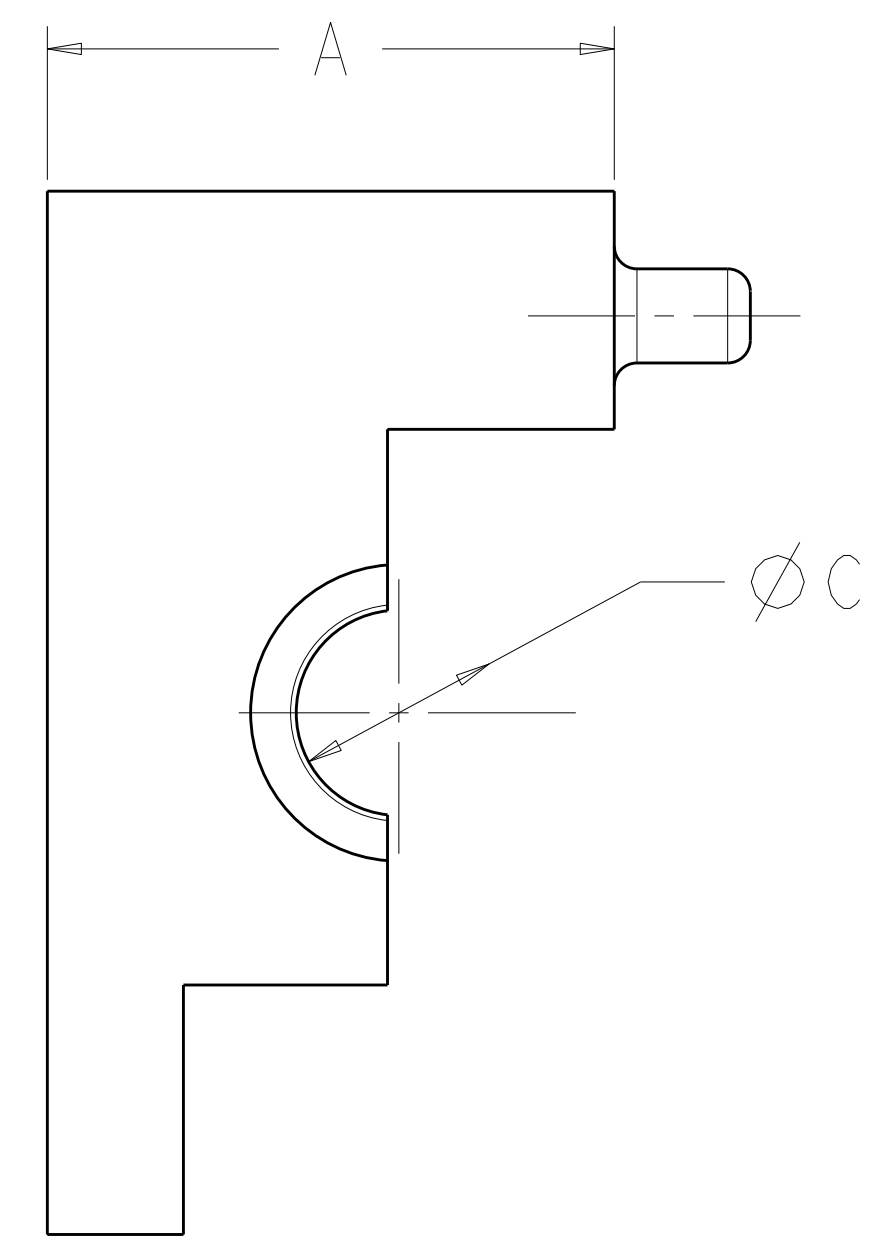

- 1. UL 94V-0 RATED LCP.
- 2. TWO PIECES REQUIRED PER CONNECTOR ASSEMBLY.
- 3. BULK PACKAGED.
- 4. OBSOLETE PARTS: OBSOLETE CIS STREAMLINING PER D.RENAUD/D.SINISI

1445976-1 SHOWN
SCALE 8:1

1445976-4 SHOWN
SCALE 8:1

1-1445976-9 SHOWN
SCALE 8:1

REV	DATE	DESCRIPTION	DATE	DWN	APVD
2	9.20	WAS 9.00, REV TABLE, REV SHT TOL	18NOV2002	RLK	LB
3		CHANGE TABLE DIMENSIONS A	19MAR03	WGL	LB
0		REV PER 0G3C-0616-03	02DEC03	RB	DR
01		REVISED PER ECO-09-025699	08DEC2009	KK	AEQ

	C	A	NO. OF POS.	PART NUMBER
OBSOLETE 4	3.90	17.00	40	1-1445976-9
	3.80	16.20	38	1-1445976-8
	3.70	15.40	36	1-1445976-7
	3.60	14.60	34	1-1445976-6
	3.50	13.80	32	1-1445976-5
	3.40	13.00	30	1-1445976-4
	3.30	12.20	28	1-1445976-3
OBSOLETE 4	3.20	11.40	26	1-1445976-2
	3.10	10.60	24	1-1445976-1
	3.00	9.80	22	1-1445976-0
	2.91	9.00	20	1445976-9
	2.69	8.20	18	1445976-8
	2.47	7.40	16	1445976-7
	2.25	6.60	14	1445976-6
OBSOLETE 4	2.03	5.80	12	1445976-5
	1.81	5.00	10	1445976-4
	1.59	4.20	8	1445976-3
	1.37	3.40	6	1445976-2
	1.15	2.60	4	1445976-1

DIMENSIONS: mm 		TOLERANCES UNLESS OTHERWISE SPECIFIED: 9 PLC ± 1 PLC ±0.08 2 PLC ± 3 PLC ± 4 PLC ± ANGLES ±1		DWN: D. FABIAN 06AUG2002 CHK: L. BREKOSKY 05DEC2002 APVD: - NAME: - PRODUCT SPEC: - APPLICATION SPEC: 114-13051 MATERIAL: - FINISH: - CUSTOMER DRAWING		Tyco Electronics Corporation Harrisburg, PA 17105-3608 AMPMODU MICRO INTERCONNECT HERMAPHRODITIC STRAIN RELIEF SIZE: A11 CAGE CODE: 00779 DRAWING NO: 1445976 RESTRICTED TO: - SCALE: 15:1 SHEET 1 OF 1 REV: 01	
--------------------	--	--	--	--	--	---	--