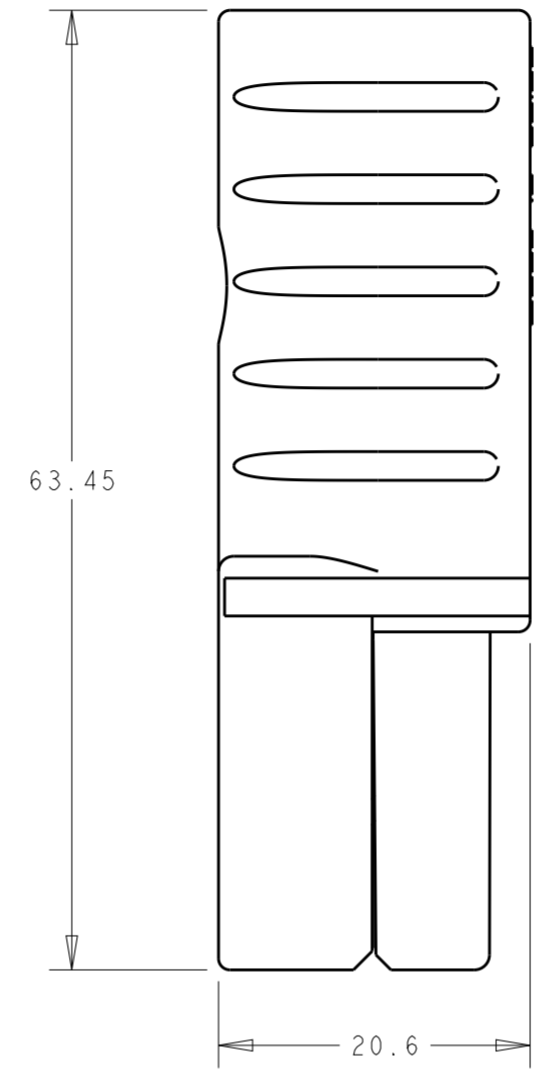

THIS DRAWING IS UNPUBLISHED. RELEASED FOR PUBLICATION 20
© COPYRIGHT 20 BY - ALL RIGHTS RESERVED.

REVISIONS				
P	LTR	DESCRIPTION	DATE	APVD
	C2	REVISED PER ECO-13-017812	13NOV2013	AY SZ

1. THIS PRODUCT HAS PASSED QUALIFICATION AND AGENCY APPROVALS TESTING AND IS COMPONENT RECOGNIZED PER UL 1977 AND CSA 22.2. TE PRODUCT

RED	1445994-3
BLUE	1445994-2
GRAY	1445994-1
COLOR	PART NUMBER

METRIC

THIS DRAWING IS A CONTROLLED DOCUMENT.		DWN BH	28NOV01	TE Connectivity
DIMENSIONS:		CHK KAK	28NOV01	
TOLERANCES UNLESS OTHERWISE SPECIFIED:		APVD KAK	28NOV01	
mm		PRODUCT SPEC	-	
0 PLC ±0.13 1 PLC ±0.13 2 PLC ±0.13 3 PLC ±0.13 4 PLC ± ANGLES ± FINISH		APPLICATION SPEC	-	NAME SUB-ASSEMBLY AMP POWER SERIES 120
MATERIAL		WEIGHT	-	SIZE A2
-		CUSTOMER DRAWING	-	CAGE CODE -
-		SCALE	2:1	DRAWING NO 1445994
-		SHEET	1	RESTRICTED TO -
-		OF	1	REV C2