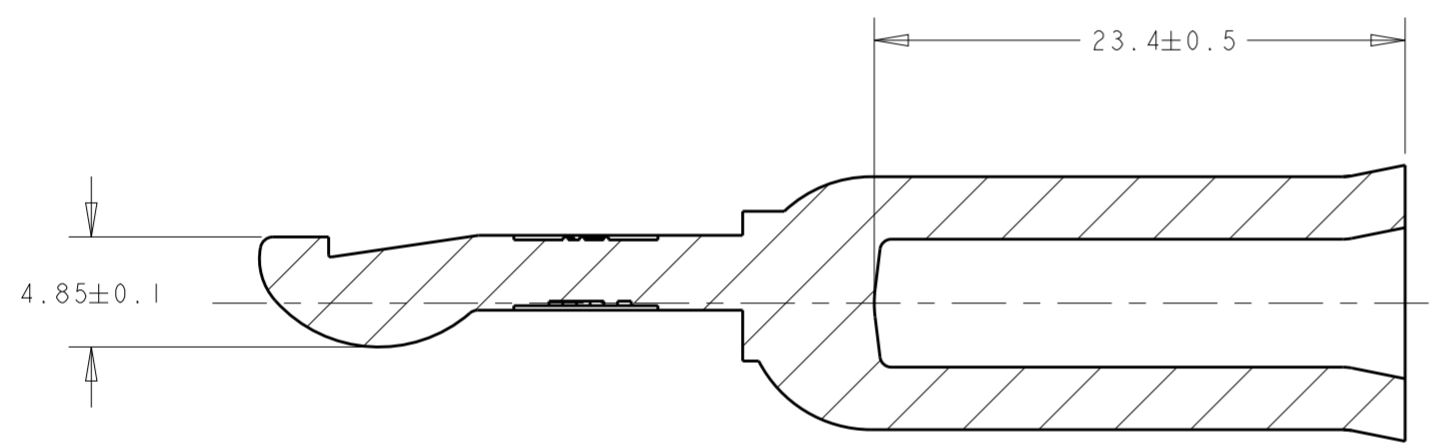

SCALE 2:1

SECTION M-M

- MATERIAL: SOFT ANNEALED COPPER.
- PLATING: SILVER PLATE.
- PART HAS PASSED AGENCY APPROVALS BUT HAS NOT COMPLETED THE QUALIFICATION TESTING.

4 STAMP MARK MAY BE ROTATED

1446997-1  
PART NUMBER