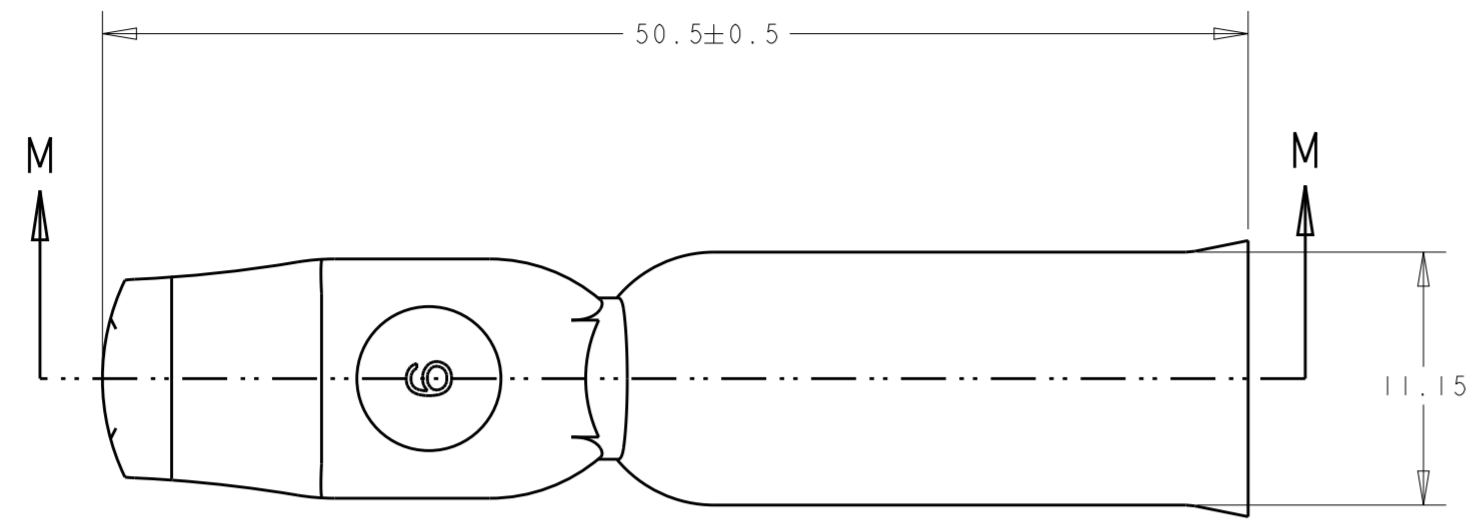

SCALE 2:1

SECTION M-M

- MATERIAL: SOFT ANNEALED COPPER.
- PLATING: SILVER PLATE.
- PART HAS PASSED AGENCY APPROVALS BUT HAS NOT COMPLETED THE QUALIFICATION TESTING.

4 STAMP MARK MAY BE ROTATED

1446997-1  
PART NUMBER

<small>THIS DRAWING IS A CONTROLLED DOCUMENT FOR TYCO ELECTRONICS CORPORATION. IT IS SUBJECT TO CHANGE AND THE CONTROLLING ENGINEERING ORGANIZATION SHOULD BE CONTACTED FOR THE LATEST REVISION.</small>		DWN 07AUG2009 S. SCHLEGEL CHK 07AUG2009 STRECKEWALD APVD 07AUG2009 STRECKEWALD	Tyco Electronics Harrisburg, PA 17105-3608
DIMENSIONS: mm 	TOLERANCES UNLESS OTHERWISE SPECIFIED: 0 PLC ± 1 PLC ±0.5 2 PLC ±0.2 3 PLC ± 4 PLC ± ANGLES ±1° FINISH	PRODUCT SPEC APPLICATION SPEC WEIGHT	NAME CONTACT, AMP POWER SERIES 120, 6 AWG SIZE CAGE CODE DRAWING NO RESTRICTED TO A200779 C-1445997 -
MATERIAL		CUSTOMER DRAWING	SCALE 3:1 SHEET 1 OF 1 REV B