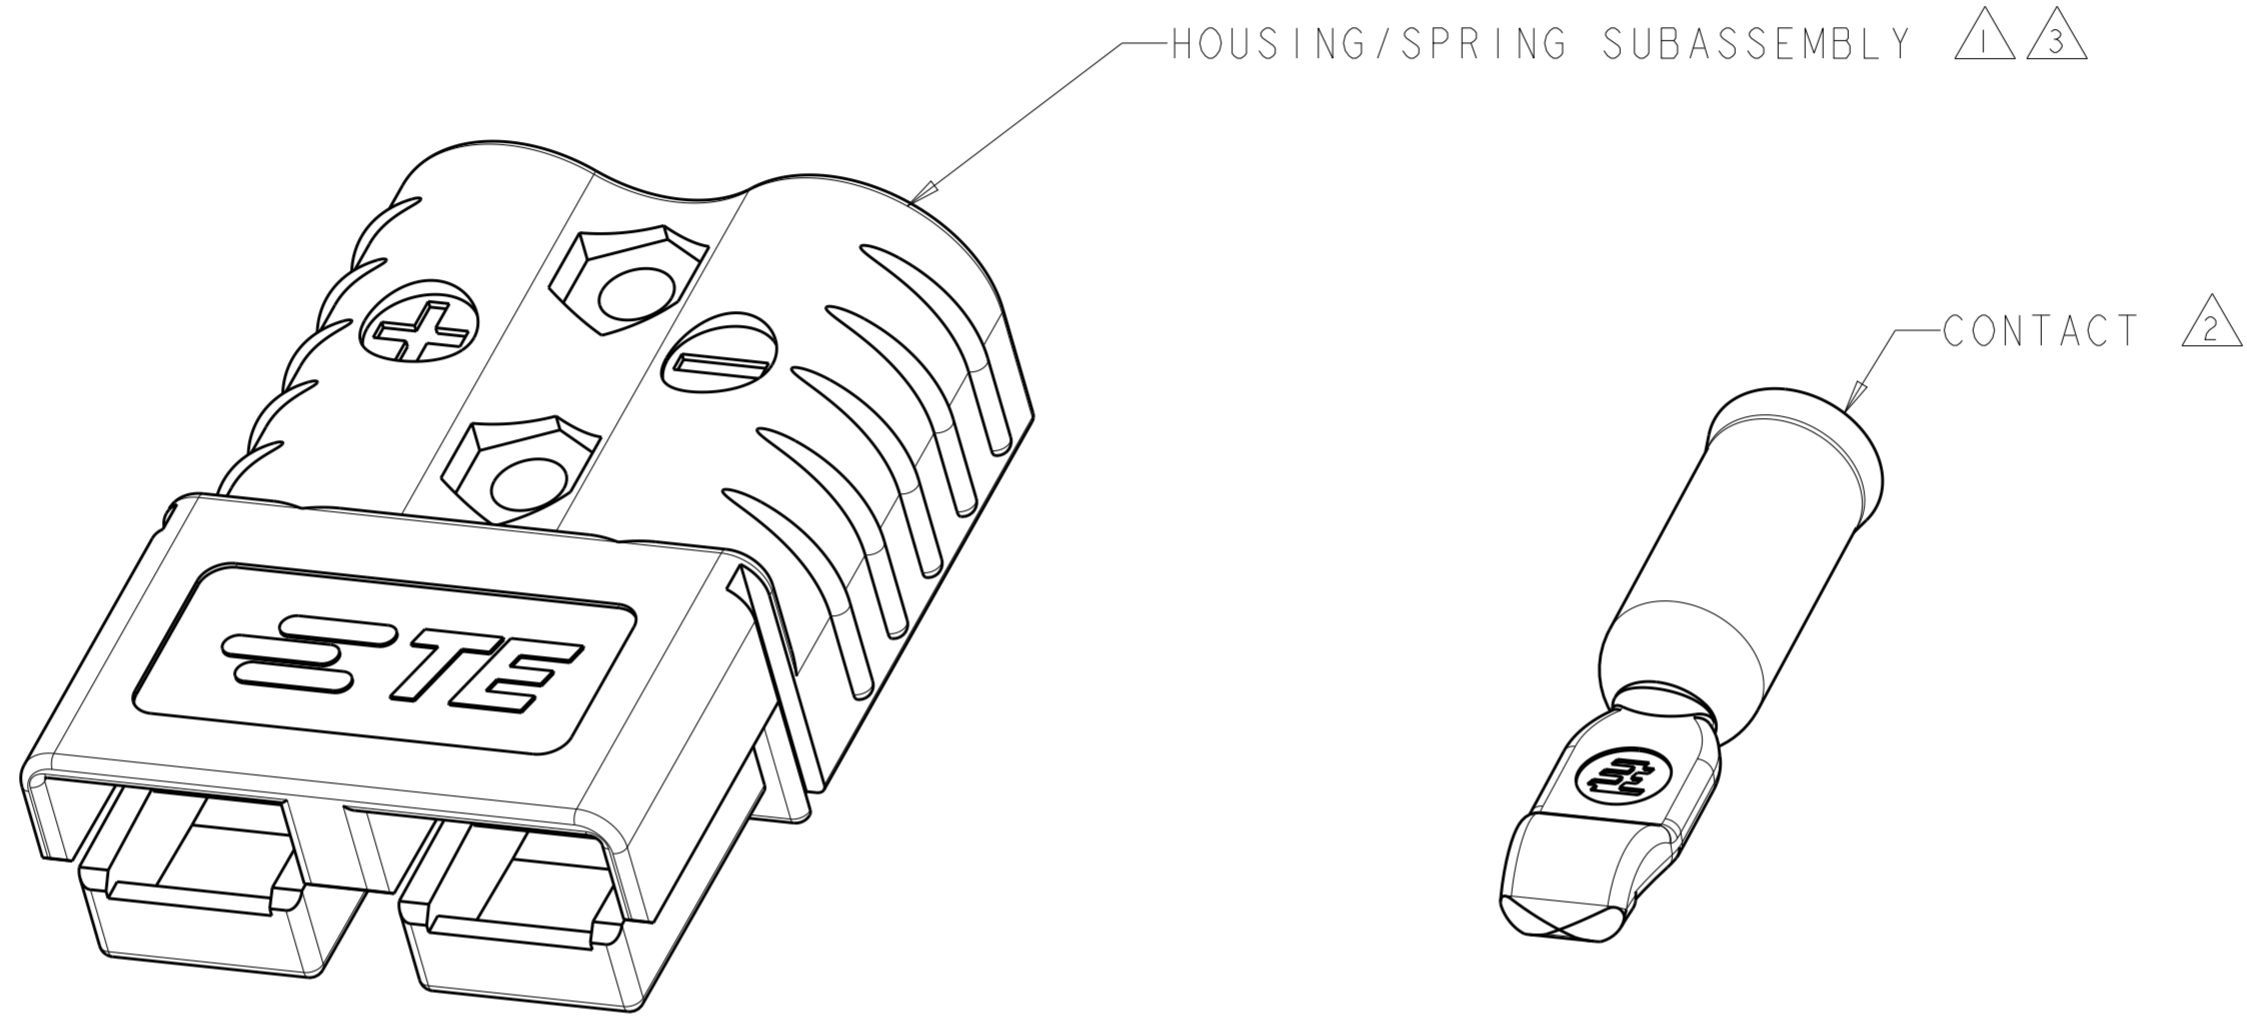

THIS DRAWING IS UNPUBLISHED. RELEASED FOR PUBLICATION 20
 © COPYRIGHT 20 BY - ALL RIGHTS RESERVED.

REVISIONS				
P	LTR	DESCRIPTION	DATE	APVD
	A	REVISED PER ECO-13-017812	13NOV2013	AY SZ

- △ HOUSING MATERIAL: POLYCARBONATE UL 94 V-0
- △ CONTACT MATERIAL: COPPER
PLATING: SILVER
- △ 1445998-1 (COLOR GRAY) KEY DETAIL IS SHOWN.
- 4. THIS PRODUCT HAS PASSED QUALIFICATION AND AGENCY APPROVALS TESTING AND IS COMPONENT RECOGNIZED PER UL 1977 AND CSA 22.2. TE PRODUCT

2	1445995-1	1	1445994-2(BLUE)	1445998-2
2	1445995-1	1	1445994-1(GRAY)	1445998-1
QTY	△ CONTACT		QTY	△ HOUSING/SPRING SUBASSEMBLY
				PART NUMBER

THIS DRAWING IS A CONTROLLED DOCUMENT.		DWN BH	28NOV01	TE Connectivity	
DIMENSIONS:		CHK	28NOV01		
mm		APVD	28NOV01		
TOLERANCES UNLESS OTHERWISE SPECIFIED:		PRODUCT SPEC			
0 PLC ±0.13		APPLICATION SPEC		NAME KIT, AMP POWER SERIES 120, 2 AWG	
1 PLC ±0.13				SIZE	
2 PLC ±0.13				CAGE CODE	
3 PLC ±0.13				DRAWING NO	
4 PLC ±0.13				RESTRICTED TO	
ANGLES ±°		WEIGHT		A2	
FINISH				G-1445998	
MATERIAL				SCALE 2:1	
				SHEET 1 OF 1	
				REV A	