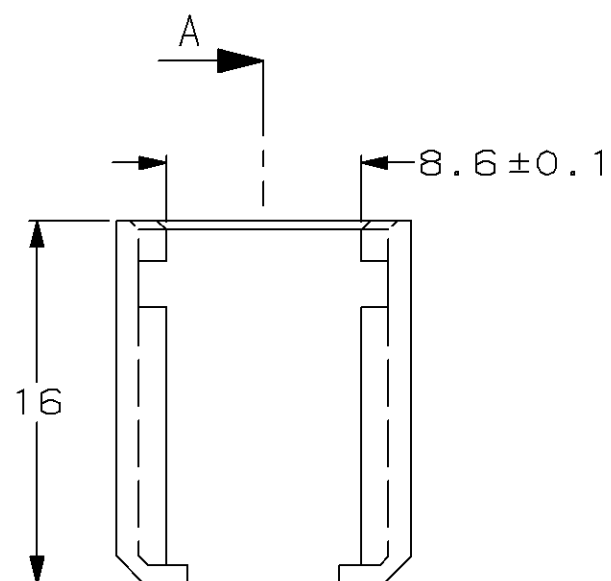

REVISIONS

P	LTR REV	DESCRIPTION MODIFICATIONS	DATE	DWN DESS.	APVD APP.
	A	UP DATED	09/94	DE	-
	B	NEW TITLE BLOCK	09-OCT-96	MP	-
	C	ENGLISH TRANSLATION	18-MAR-98	JL	-

SECTION A-A

THIS DRAWING IS A CONTROLLED DOCUMENT FOR AMP INCORPORATED. IT IS SUBJECT TO CHANGE AND THE CONTROLLING ENGINEERING ORGANIZATION SHOULD BE CONTACTED FOR THE LATEST REVISION. CE PLAN EST UN DOCUMENT CONTRÔLÉ PAR AMP INCORPORATED. IL EST SUSCEPTIBLE D'ÊTRE REVISÉ. CONTACTER LE SERVICE TECHNIQUE D'AMP DE FRANCE POUR OBTENIR LA DERNIÈRE RÉVISION.		OWN/DESSINE D. ELISEI 04/11/93	AMP DE FRANCE	
		CHK/VERIFIE J. LALANGE 08-APR-98	95301 PONTOISE	
DIMENSIONS: mm		APVD/APPROUVE JJ. REVIL 08-APR-98	NAME TITRE	
TOLERANCES UNLESS OTHERWISE SPECIFIED: TOLERANCES NON SPECIFIEES (SUIV NB DE DECIMALES): ± 0.3 ± 0.1 ± 0.05 ± 0.025 ANGLES ± 5°		PRODUCT SPEC SPEC. PRODUIT -	LOCKING DEVICE FOR MQS HOUSING	
MATERIAL MATIERE PBT		APPLICATION SPEC SPEC. APPLICATION -	SIZE FORMAT A3	CAGE CODE 00779
FINISH FINITION -		WEIGHT MASSE APPROX. -	DRAWING NO No PLAN C-144936	
		CUSTOMER DRAWING/PLAN CLIENT UNIQUEMENT POUR REFERENCE		
		SCALE ECHELLE 1:1	SHEET FEUILLE 1 OF 1	REV C