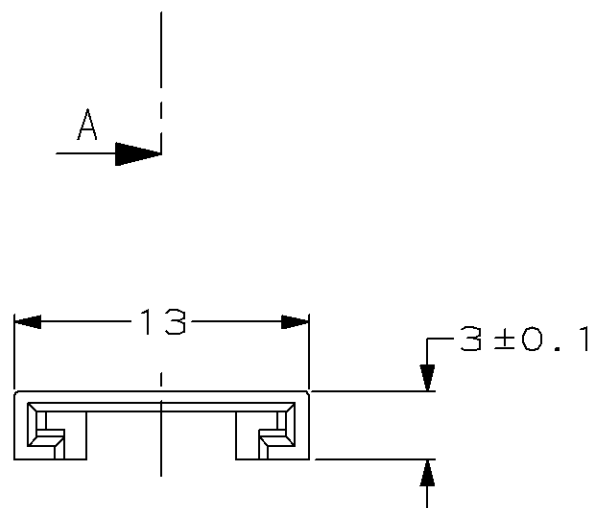

REVISIONS

P	LTR REV	DESCRIPTION MODIFICATIONS	DATE	DWN DESS.	APVD APP.
	A	UP DATED	09/94	DE	-
	B	NEW TITLE BLOCK	09-OCT-96	MP	-
	C	ENGLISH TRANSLATION	18-MAR-98	JL	-

SECTION A-A

THIS DRAWING IS A CONTROLLED DOCUMENT FOR AMP INCORPORATED. IT IS SUBJECT TO CHANGE AND THE CONTROLLING ENGINEERING ORGANIZATION SHOULD BE CONTACTED FOR THE LATEST REVISION. CE PLAN EST UN DOCUMENT CONTRÔLÉ PAR AMP INCORPORATED. IL EST SUSCEPTIBLE D'ÊTRE REVISÉ. CONTACTER LE SERVICE TECHNIQUE D'AMP DE FRANCE POUR OBTENIR LA DERNIÈRE RÉVISION.		OWN/DESSINE D. ELISEI 04/11/93	AMP DE FRANCE	
		CHK/VERIFIE J. LALANGE 08-APR-98	95301 PONTOISE	
DIMENSIONS: mm		APVD/APPROUVE JJ. REVIL 08-APR-98	NAME TITRE	
TOLERANCES UNLESS OTHERWISE SPECIFIED: TOLERANCES NON SPECIFIEES (SUIV NB DE DECIMALES): ± 0.3 ± 0.1 ± 0.05 ± 0.025 ANGLES ± 5°		PRODUCT SPEC SPEC. PRODUIT -	LOCKING DEVICE FOR MQS HOUSING	
MATERIAL MATIERE PBT		APPLICATION SPEC SPEC. APPLICATION -	SIZE FORMAT A3	CAGE CODE 00779
FINISH FINITION -		WEIGHT MASSE APPROX. -	DRAWING NO No PLAN C-144936	
		CUSTOMER DRAWING/PLAN CLIENT UNIQUEMENT POUR REFERENCE		
		SCALE ECHELLE 1:1	SHEET FEUILLE 1 OF 1	REV C

144936-1	LOCKING DEVICE FOR MQS HOUSING	BLACK (NOIR)
AMP PART NUMBER	DESCRIPTION	COLOR (COULEUR)

AMP1470-19 REV 10/93

X-ON Electronics

Largest Supplier of Electrical and Electronic Components

Click to view similar products for [Automotive Connectors](#) category: