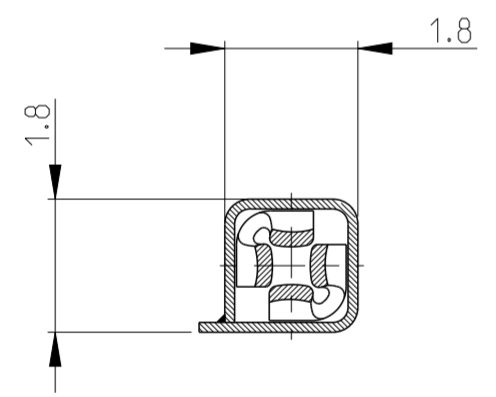

ALTERNATE DESIGN POSSIBLE FOR THE SPRING

SECTION C-C

SECTION A-A

SECTION B-B

PART NUMBER	4 CONTACT POINTS	SPRING	CRIMP AREA
144969-4	Sn 0.8 to 2 µm	Au 0.4 to 0.8 µm	Sn 0.8 to 3.3 µm
144969-3	Au 0.4 to 0.8 µm	Sn 0.8 to 3.3 µm	Sn 0.8 to 3.3 µm
144969-2	Au 0.4 to 0.8 µm	Au 0.4 to 0.8 µm	Sn 0.8 to 3.3 µm
144969-1	Sn 0.8 to 2 µm PRETINNED	Sn 0.8 to 2 µm PRETINNED	Sn 0.8 to 2 µm PRETINNED

THIS DRAWING IS A CONTROLLED DOCUMENT.		DWN A. ROSI 04 JUN 2012	TE Connectivity	
DIMENSIONS: mm		CHK X. ROUILLARD 04 JUN 2012		
TOLERANCES UNLESS OTHERWISE SPECIFIED:		APVD J. DAHER 04 JUN 2012	NAME	
±0.2		PRODUCT SPEC 108-18030	CLIP MQS A SERTIR (0.2-0.6 SQ mm)	
#2°		APPLICATION SPEC 114-15077	MQS RECEPTACLE WITH BARRIER	
MATERIAL		WEIGHT 0.2g	SIZE A2	CRIMP VERSION
VOIR TABLEAU		CUSTOMER DRAWING	CAGE CODE 00779	DRAWING NO C-144969
VOIR TABLEAU		SCALE 10:1	SHEET 1 OF 1	RESTRICTED TO -
				REV E