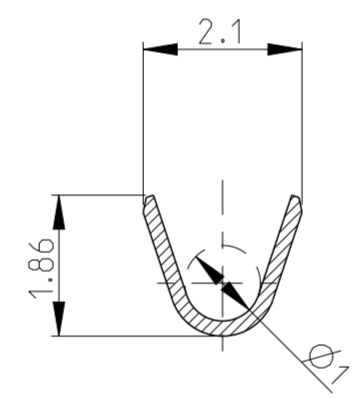

ALTERNATE DESIGN POSSIBLE FOR THE SPRING

SECTION C-C

SECTION A-A

SECTION B-B

PART NUMBER	4 CONTACT POINTS	SPRING	CRIMP AREA
144969-4	Sn 0.8 to 2 µm	Au 0.4 to 0.8 µm	Sn 0.8 to 3.3 µm
144969-3	Au 0.4 to 0.8 µm	Sn 0.8 to 3.3 µm	Sn 0.8 to 3.3 µm
144969-2	Au 0.4 to 0.8 µm	Au 0.4 to 0.8 µm	Sn 0.8 to 3.3 µm
144969-1	Sn 0.8 to 2 µm PRETINNED	Sn 0.8 to 2 µm PRETINNED	Sn 0.8 to 2 µm PRETINNED

THIS DRAWING IS A CONTROLLED DOCUMENT.		DWN A. ROSI 04 JUN 2012	TE Connectivity	
DIMENSIONS: mm		CHK X. ROUILLARD 04 JUN 2012		
TOLERANCES UNLESS OTHERWISE SPECIFIED:		APVD J. DAHER 04 JUN 2012	NAME	
±0.2		PRODUCT SPEC 108-18030	CLIP MQS A SERTIR (0.2-0.6 SQ mm)	
#2°		APPLICATION SPEC 114-15077	MQS RECEPTACLE WITH BARRIER	
MATERIAL		WEIGHT 0.2g	SIZE A2	CRIMP VERSION
VOIR TABLEAU		CUSTOMER DRAWING	CAGE CODE 00779	DRAWING NO C-144969
VOIR TABLEAU		SCALE 10:1	SHEET 1 OF 1	RESTRICTED TO -
				REV E