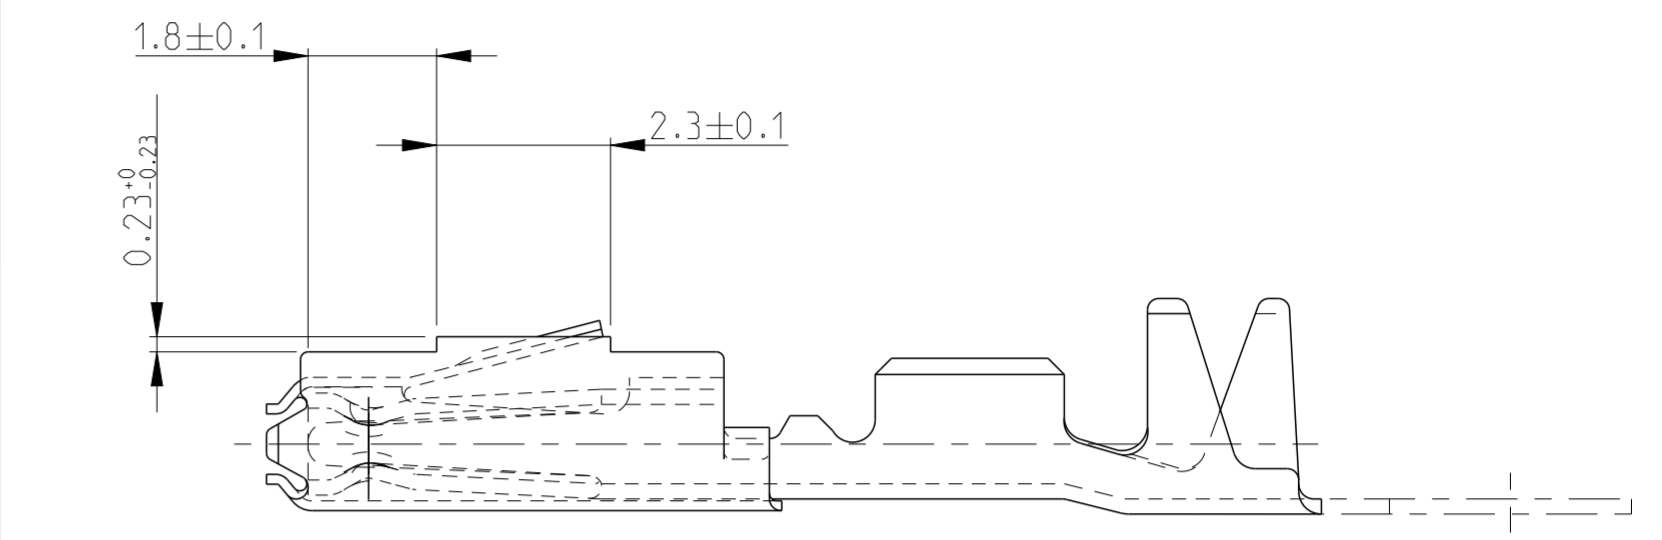

ALTERNATE DESIGN POSSIBLE FOR THE SPRING

SECTION C-C

SECTION A-A

SECTION B-B

PART NUMBER	4 CONTACT POINTS	SPRING	CRIMP AREA
144969-4	Sn 0.8 to 2 µm	Au 0.4 to 0.8 µm	Sn 0.8 to 3.3 µm
144969-3	Au 0.4 to 0.8 µm	Sn 0.8 to 3.3 µm	Sn 0.8 to 3.3 µm
144969-2	Au 0.4 to 0.8 µm	Au 0.4 to 0.8 µm	Sn 0.8 to 3.3 µm
144969-1	Sn 0.8 to 2 µm PRETINNED	Sn 0.8 to 2 µm PRETINNED	Sn 0.8 to 2 µm PRETINNED

THIS DRAWING IS A CONTROLLED DOCUMENT.		DWN A. ROSI 04 JUN 2012	TE Connectivity	
DIMENSIONS: mm		CHK X. ROUILLARD 04 JUN 2012		
TOLERANCES UNLESS OTHERWISE SPECIFIED:		APVD J. DAHER 04 JUN 2012	NAME	
±0.2		PRODUCT SPEC 108-18030	CLIP MQS A SERTIR (0.2-0.6 SQ mm)	
#2°		APPLICATION SPEC 114-15077	MQS RECEPTACLE WITH BARRIER	
MATERIAL		WEIGHT 0.2g	SIZE A2	CRIMP VERSION
VOIR TABLEAU		CUSTOMER DRAWING	CAGE CODE 00779	DRAWING NO C-144969
VOIR TABLEAU		SCALE 10:1	SHEET 1 OF 1	RESTRICTED TO -
				REV E