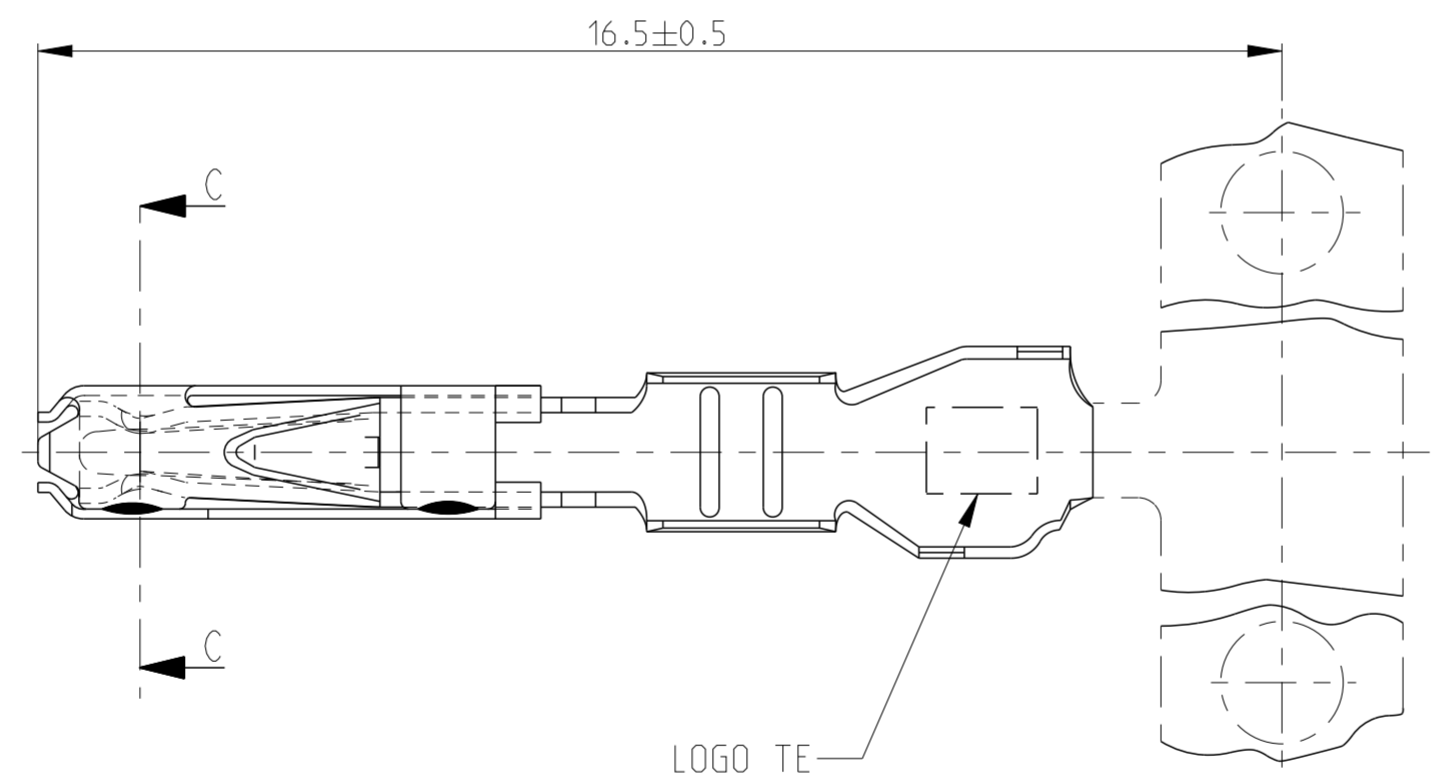

ALTERNATE DESIGN POSSIBLE FOR THE SPRING

SECTION C-C

SECTION A-A

SECTION B-B

PART NUMBER	4 CONTACT POINTS	SPRING	CRIMP AREA
144969-4	Sn 0.8 to 2 µm	Au 0.4 to 0.8 µm	Sn 0.8 to 3.3 µm
144969-3	Au 0.4 to 0.8 µm	Sn 0.8 to 3.3 µm	Sn 0.8 to 3.3 µm
144969-2	Au 0.4 to 0.8 µm	Au 0.4 to 0.8 µm	Sn 0.8 to 3.3 µm
144969-1	Sn 0.8 to 2 µm PRETINNED	Sn 0.8 to 2 µm PRETINNED	Sn 0.8 to 2 µm PRETINNED

THIS DRAWING IS A CONTROLLED DOCUMENT.		DWN A. ROSI 04 JUN 2012	TE Connectivity	
DIMENSIONS: mm		CHK X. ROUILLARD 04 JUN 2012		
TOLERANCES UNLESS OTHERWISE SPECIFIED:		APVD J. DAHER 04 JUN 2012	NAME	
±0.2		PRODUCT SPEC 108-18030	CLIP MQS A SERTIR (0.2-0.6 SQ mm)	
#2°		APPLICATION SPEC 114-15077	MQS RECEPTACLE WITH BARRIER	
MATERIAL		WEIGHT 0.2g	SIZE A2	CRIMP VERSION
VOIR TABLEAU		CUSTOMER DRAWING	CAGE CODE 00779	DRAWING NO C-144969
VOIR TABLEAU		SCALE 10:1	SHEET 1 OF 1	RESTRICTED TO -
				REV E