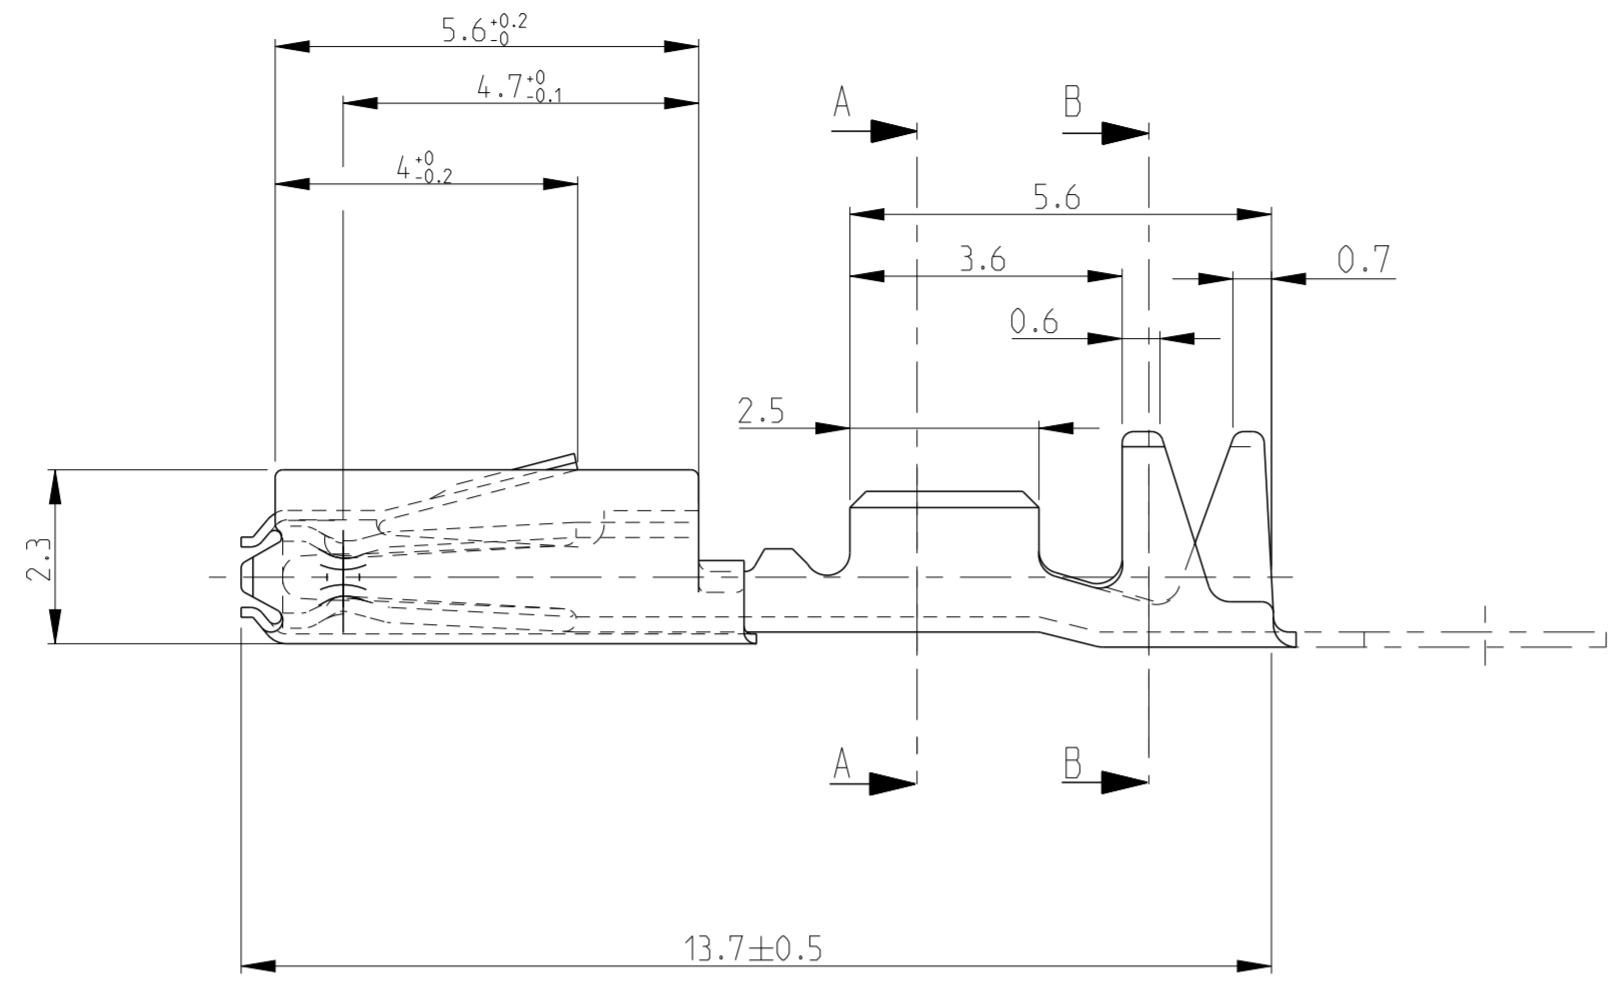

ALTERNATE DESIGN POSSIBLE FOR THE SPRING

SECTION C-C

SECTION A-A

SECTION B-B

PART NUMBER	4 CONTACT POINTS	SPRING	CRIMP AREA
144969-4	Sn 0.8 to 2 µm	Au 0.4 to 0.8 µm	Sn 0.8 to 3.3 µm
144969-3	Au 0.4 to 0.8 µm	Sn 0.8 to 3.3 µm	Sn 0.8 to 3.3 µm
144969-2	Au 0.4 to 0.8 µm	Au 0.4 to 0.8 µm	Sn 0.8 to 3.3 µm
144969-1	Sn 0.8 to 2 µm PRETINNED	Sn 0.8 to 2 µm PRETINNED	Sn 0.8 to 2 µm PRETINNED

THIS DRAWING IS A CONTROLLED DOCUMENT.		DWN A. ROSI 04 JUN 2012	TE Connectivity	
DIMENSIONS: mm		CHK X. ROUILLARD 04 JUN 2012		
TOLERANCES UNLESS OTHERWISE SPECIFIED:		APVD J. DAHER 04 JUN 2012	NAME	
±0.2		PRODUCT SPEC 108-18030	CLIP MQS A SERTIR (0.2-0.6 SQ mm)	
#2°		APPLICATION SPEC 114-15077	MQS RECEPTACLE WITH BARRIER	
MATERIAL		WEIGHT 0.2g	SIZE A2	CRIMP VERSION
VOIR TABLEAU		CUSTOMER DRAWING	CAGE CODE 00779	DRAWING NO C-144969
VOIR TABLEAU		SCALE 10:1	SHEET 1 OF 1	RESTRICTED TO -
				REV E