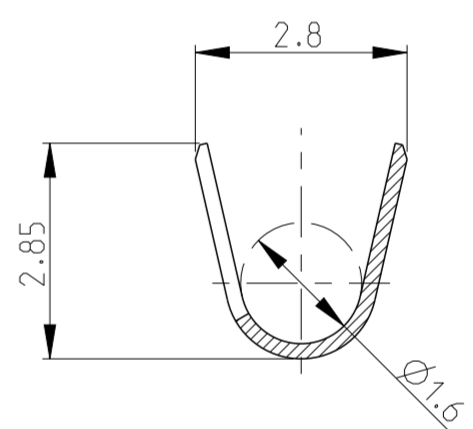

ALTERNATE DESIGN POSSIBLE FOR THE SPRING

SECTION C-C

SECTION A-A

SECTION B-B

PART NUMBER	4 CONTACT POINTS	SPRING	CRIMP AREA
144969-4	Sn 0.8 to 2 µm	Au 0.4 to 0.8 µm	Sn 0.8 to 3.3 µm
144969-3	Au 0.4 to 0.8 µm	Sn 0.8 to 3.3 µm	Sn 0.8 to 3.3 µm
144969-2	Au 0.4 to 0.8 µm	Au 0.4 to 0.8 µm	Sn 0.8 to 3.3 µm
144969-1	Sn 0.8 to 2 µm PRETINNED	Sn 0.8 to 2 µm PRETINNED	Sn 0.8 to 2 µm PRETINNED

THIS DRAWING IS A CONTROLLED DOCUMENT.		DWN A. ROSI 04 JUN 2012	TE Connectivity	
DIMENSIONS: mm		CHK X. ROUILLARD 04 JUN 2012		
TOLERANCES UNLESS OTHERWISE SPECIFIED:		APVD J. DAHER 04 JUN 2012	NAME	
±0.2		PRODUCT SPEC 108-18030	CLIP MQS A SERTIR (0.2-0.6 SQ mm)	
#2°		APPLICATION SPEC 114-15077	MQS RECEPTACLE WITH BARRIER	
MATERIAL		WEIGHT 0.2g	SIZE A2	CRIMP VERSION
VOIR TABLEAU		CUSTOMER DRAWING	CAGE CODE 00779	DRAWING NO C-144969
VOIR TABLEAU		SCALE 10:1	SHEET 1 OF 1	RESTRICTED TO -
				REV E