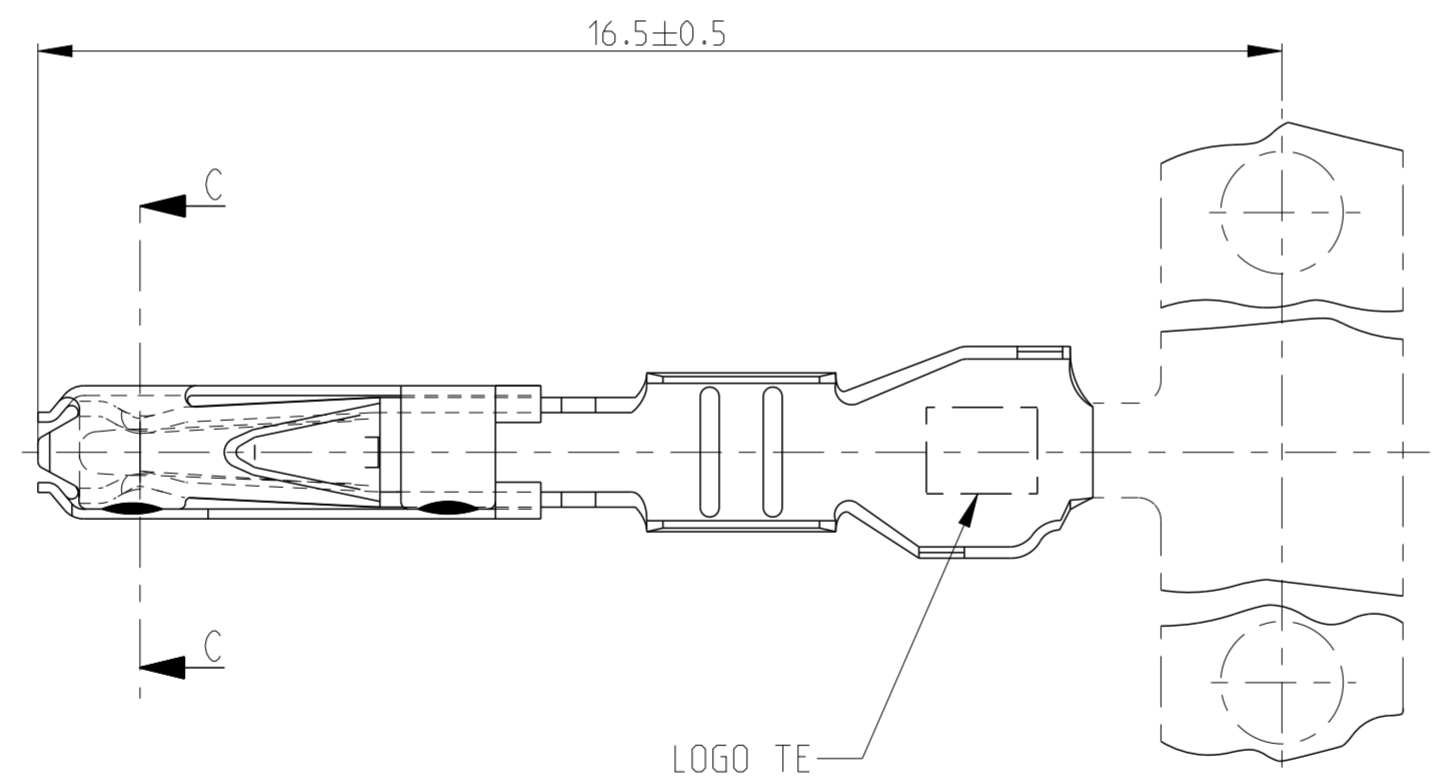

ALTERNATE DESIGN POSSIBLE FOR THE SPRING

SECTION C-C

SECTION A-A

SECTION B-B

PART NUMBER	4 CONTACT POINTS	SPRING	CRIMP AREA
144969-4	Sn 0.8 to 2 µm	Au 0.4 to 0.8 µm	Sn 0.8 to 3.3 µm
144969-3	Au 0.4 to 0.8 µm	Sn 0.8 to 3.3 µm	Sn 0.8 to 3.3 µm
144969-2	Au 0.4 to 0.8 µm	Au 0.4 to 0.8 µm	Sn 0.8 to 3.3 µm
144969-1	Sn 0.8 to 2 µm PRETINNED	Sn 0.8 to 2 µm PRETINNED	Sn 0.8 to 2 µm PRETINNED

THIS DRAWING IS A CONTROLLED DOCUMENT.		DWN A. ROSI 04 JUN2012	TE Connectivity	
DIMENSIONS: mm		CHK X. ROUILLARD 04 JUN2012		
TOLERANCES UNLESS OTHERWISE SPECIFIED:		APVD J. DAHER 04 JUN2012	NAME CLIP MQS A SERTIR (0.2-0.6 SQ mm) MQS RECEPTACLE WITH BARRIER CRIMP VERSION	
ANGLES FINISH ±2°		PRODUCT SPEC 108-18030	SIZE CAGE CODE DRAWING NO RESTRICTED TO	
MATERIAL VOIR TABLEAU		APPLICATION SPEC 114-15077	A2 00779 C-144969	
VOIR TABLEAU		WEIGHT 0.2g	CUSTOMER DRAWING SCALE 10:1 SHEET 1 OF 1 REV E	