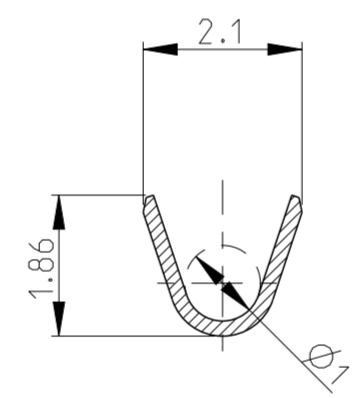

ALTERNATE DESIGN POSSIBLE FOR THE SPRING

SECTION C-C

SECTION A-A

SECTION B-B

PART NUMBER	4 CONTACT POINTS	SPRING	CRIMP AREA
144969-4	Sn 0.8 to 2 µm	Au 0.4 to 0.8 µm	Sn 0.8 to 3.3 µm
144969-3	Au 0.4 to 0.8 µm	Sn 0.8 to 3.3 µm	Sn 0.8 to 3.3 µm
144969-2	Au 0.4 to 0.8 µm	Au 0.4 to 0.8 µm	Sn 0.8 to 3.3 µm
144969-1	Sn 0.8 to 2 µm PRETINNED	Sn 0.8 to 2 µm PRETINNED	Sn 0.8 to 2 µm PRETINNED

THIS DRAWING IS A CONTROLLED DOCUMENT.		DWN A. ROSI 04 JUN2012	TE Connectivity	
DIMENSIONS: mm		CHK X. ROUILLARD 04 JUN2012		
TOLERANCES UNLESS OTHERWISE SPECIFIED:		APVD J. DAHER 04 JUN2012	NAME CLIP MQS A SERTIR (0.2-0.6 SQ mm) MQS RECEPTACLE WITH BARRIER CRIMP VERSION	
ANGLES FINISH ±2°		PRODUCT SPEC 108-18030	SIZE CAGE CODE DRAWING NO RESTRICTED TO	
MATERIAL VOIR TABLEAU		APPLICATION SPEC 114-15077	A2 00779 C-144969	
VOIR TABLEAU		WEIGHT 0.2g	CUSTOMER DRAWING SCALE 10:1 SHEET 1 OF 1 REV E	