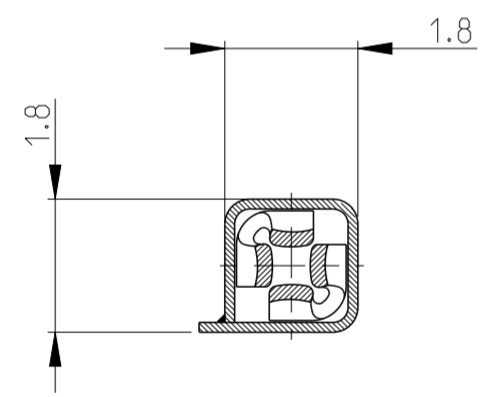

ALTERNATE DESIGN POSSIBLE FOR THE SPRING

SECTION C-C

SECTION A-A

SECTION B-B

PART NUMBER	4 CONTACT POINTS	SPRING	CRIMP AREA
144969-4	Sn 0.8 to 2 µm	Au 0.4 to 0.8 µm	Sn 0.8 to 3.3 µm
144969-3	Au 0.4 to 0.8 µm	Sn 0.8 to 3.3 µm	Sn 0.8 to 3.3 µm
144969-2	Au 0.4 to 0.8 µm	Au 0.4 to 0.8 µm	Sn 0.8 to 3.3 µm
144969-1	Sn 0.8 to 2 µm PRETINNED	Sn 0.8 to 2 µm PRETINNED	Sn 0.8 to 2 µm PRETINNED

THIS DRAWING IS A CONTROLLED DOCUMENT.		DWN A. ROSI 04 JUN2012	TE Connectivity	
DIMENSIONS: mm		CHK X. ROUILLARD 04 JUN2012		
TOLERANCES UNLESS OTHERWISE SPECIFIED:		APVD J. DAHER 04 JUN2012	NAME CLIP MQS A SERTIR (0.2-0.6 SQ mm) MQS RECEPTACLE WITH BARRIER CRIMP VERSION	
ANGLES FINISH ±2°		PRODUCT SPEC 108-18030	SIZE CAGE CODE DRAWING NO RESTRICTED TO	
MATERIAL VOIR TABLEAU		APPLICATION SPEC 114-15077	A2 00779 C-144969	
VOIR TABLEAU		WEIGHT 0.2g	CUSTOMER DRAWING SCALE 10:1 SHEET 1 OF 1 REV E	