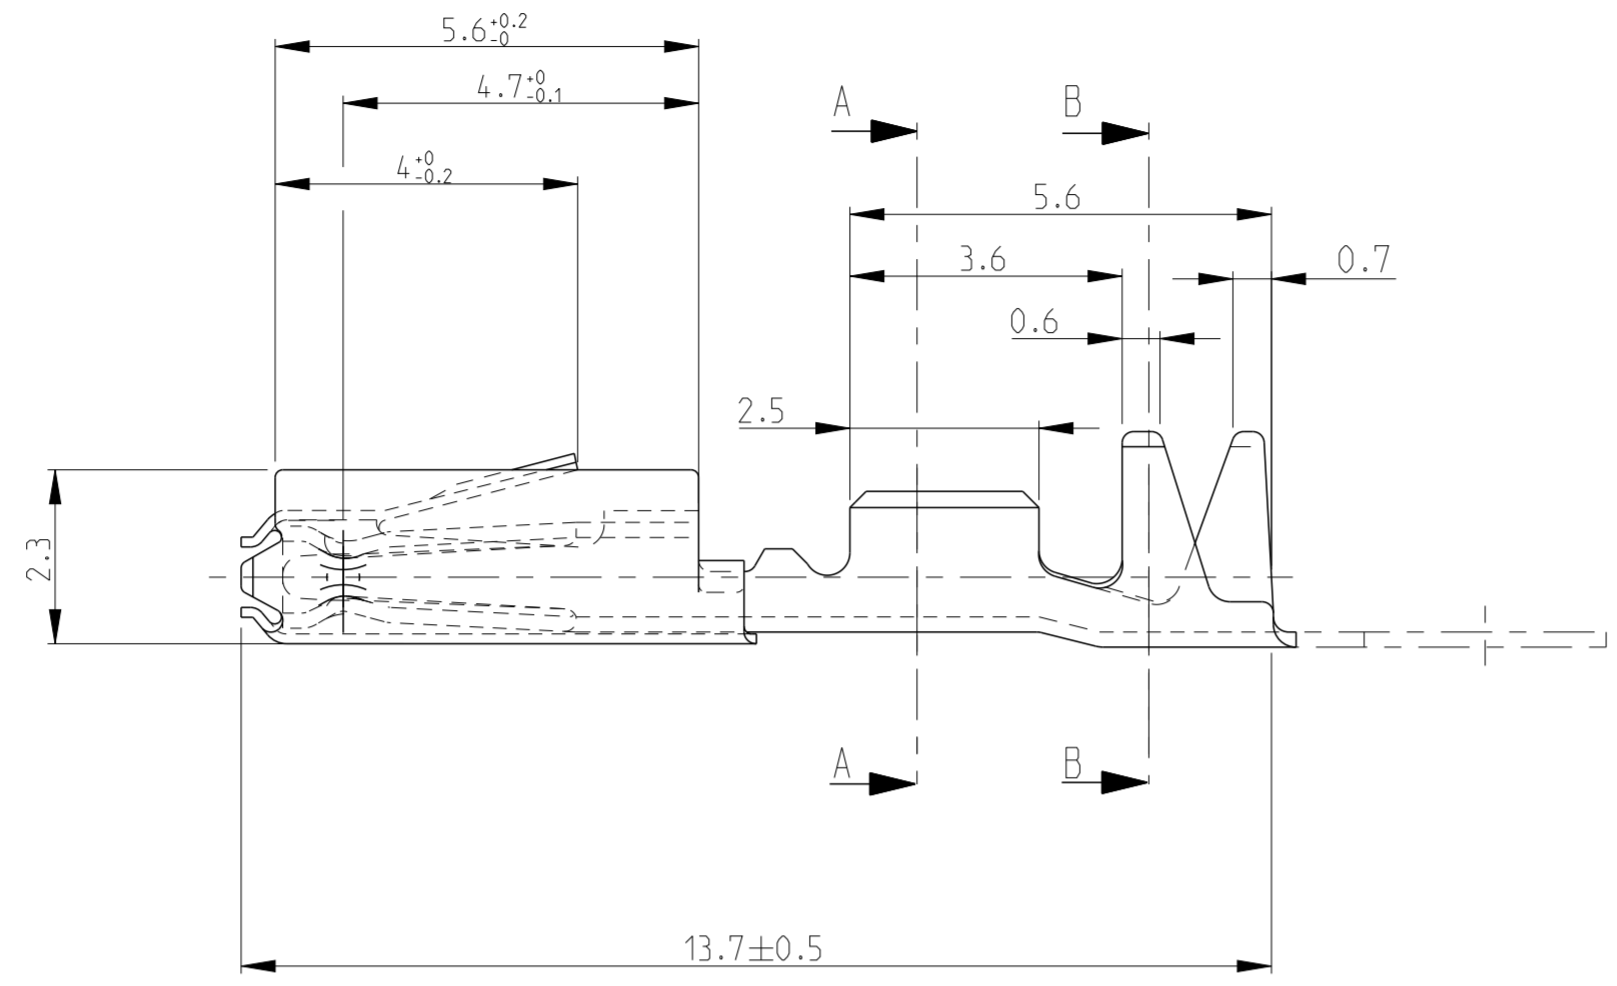

ALTERNATE DESIGN POSSIBLE FOR THE SPRING

SECTION C-C

SECTION A-A

SECTION B-B

PART NUMBER	4 CONTACT POINTS	SPRING	CRIMP AREA
144969-4	Sn 0.8 to 2 µm	Au 0.4 to 0.8 µm	Sn 0.8 to 3.3 µm
144969-3	Au 0.4 to 0.8 µm	Sn 0.8 to 3.3 µm	Sn 0.8 to 3.3 µm
144969-2	Au 0.4 to 0.8 µm	Au 0.4 to 0.8 µm	Sn 0.8 to 3.3 µm
144969-1	Sn 0.8 to 2 µm PRETINNED	Sn 0.8 to 2 µm PRETINNED	Sn 0.8 to 2 µm PRETINNED

THIS DRAWING IS A CONTROLLED DOCUMENT.		DWN A. ROSI 04 JUN2012	TE Connectivity	
DIMENSIONS: mm		CHK X. ROUILLARD 04 JUN2012		
TOLERANCES UNLESS OTHERWISE SPECIFIED:		APVD J. DAHER 04 JUN2012	NAME CLIP MQS A SERTIR (0.2-0.6 SQ mm) MQS RECEPTACLE WITH BARRIER CRIMP VERSION	
ANGLES FINISH ±2°		PRODUCT SPEC 108-18030	SIZE CAGE CODE DRAWING NO RESTRICTED TO	
MATERIAL VOIR TABLEAU		APPLICATION SPEC 114-15077	A2 00779 C-144969	
VOIR TABLEAU		WEIGHT 0.2g	CUSTOMER DRAWING SCALE 10:1 SHEET 1 OF 1 REV E	