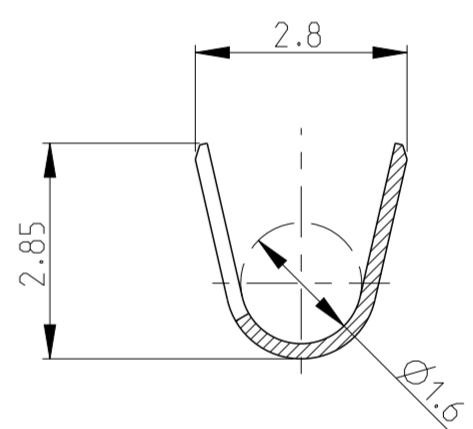

ALTERNATE DESIGN POSSIBLE FOR THE SPRING

SECTION C-C

SECTION A-A

SECTION B-B

PART NUMBER	4 CONTACT POINTS	SPRING	CRIMP AREA
144969-4	Sn 0.8 to 2 µm	Au 0.4 to 0.8 µm	Sn 0.8 to 3.3 µm
144969-3	Au 0.4 to 0.8 µm	Sn 0.8 to 3.3 µm	Sn 0.8 to 3.3 µm
144969-2	Au 0.4 to 0.8 µm	Au 0.4 to 0.8 µm	Sn 0.8 to 3.3 µm
144969-1	Sn 0.8 to 2 µm PRETINNED	Sn 0.8 to 2 µm PRETINNED	Sn 0.8 to 2 µm PRETINNED

THIS DRAWING IS A CONTROLLED DOCUMENT.		DWN A. ROSI 04 JUN2012	TE Connectivity	
DIMENSIONS: mm		CHK X. ROUILLARD 04 JUN2012		
TOLERANCES UNLESS OTHERWISE SPECIFIED:		APVD J. DAHER 04 JUN2012	NAME CLIP MQS A SERTIR (0.2-0.6 SQ mm) MQS RECEPTACLE WITH BARRIER CRIMP VERSION	
ANGLES FINISH ±2°		PRODUCT SPEC 108-18030	SIZE CAGE CODE DRAWING NO RESTRICTED TO	
MATERIAL VOIR TABLEAU		APPLICATION SPEC 114-15077	A2 00779 C-144969	
VOIR TABLEAU		WEIGHT 0.2g	CUSTOMER DRAWING SCALE 10:1 SHEET 1 OF 1 REV E	