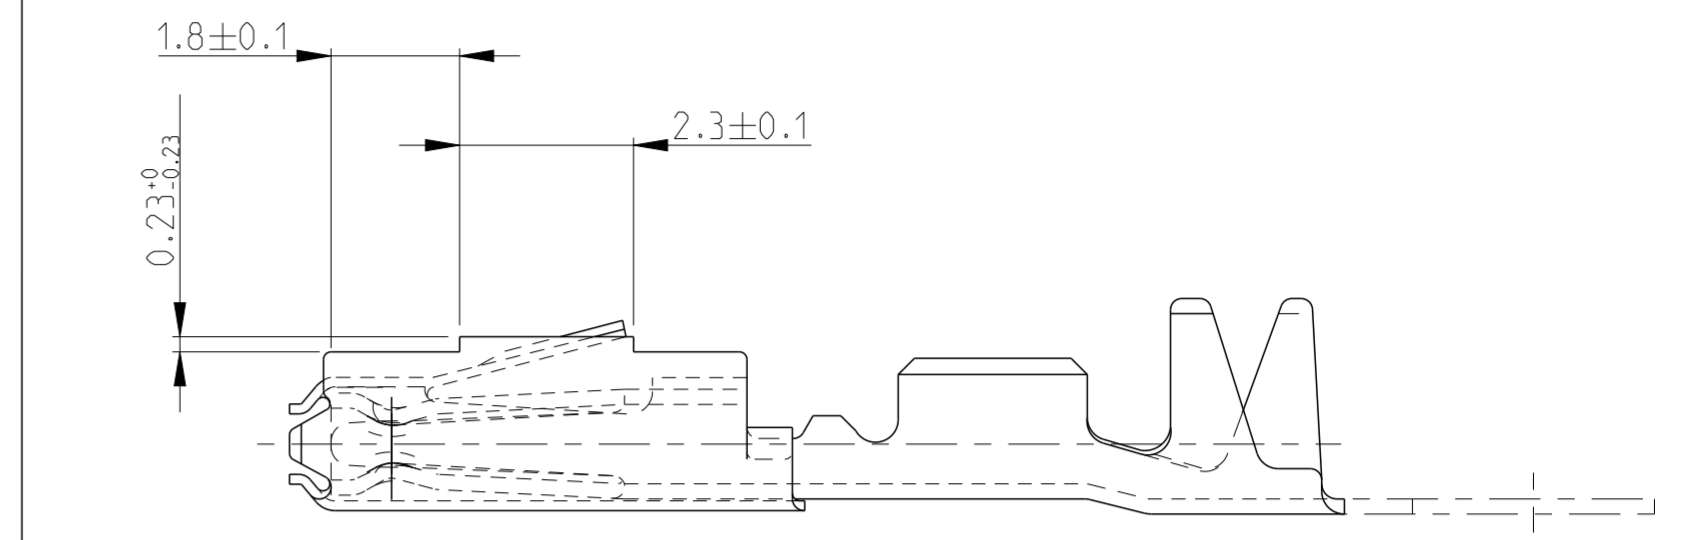

ALTERNATE DESIGN POSSIBLE FOR THE SPRING

SECTION C-C

SECTION A-A

SECTION B-B

PART NUMBER	4 CONTACT POINTS	SPRING	CRIMP AREA
144969-4	Sn 0.8 to 2 µm	Au 0.4 to 0.8 µm	Sn 0.8 to 3.3 µm
144969-3	Au 0.4 to 0.8 µm	Sn 0.8 to 3.3 µm	Sn 0.8 to 3.3 µm
144969-2	Au 0.4 to 0.8 µm	Au 0.4 to 0.8 µm	Sn 0.8 to 3.3 µm
144969-1	Sn 0.8 to 2 µm PRETINNED	Sn 0.8 to 2 µm PRETINNED	Sn 0.8 to 2 µm PRETINNED

THIS DRAWING IS A CONTROLLED DOCUMENT.		DWN A. ROSI 04 JUN2012	TE Connectivity	
DIMENSIONS: mm		CHK X. ROUILLARD 04 JUN2012		
TOLERANCES UNLESS OTHERWISE SPECIFIED:		APVD J. DAHER 04 JUN2012	NAME CLIP MQS A SERTIR (0.2-0.6 SQ mm) MQS RECEPTACLE WITH BARRIER CRIMP VERSION	
ANGLES FINISH ±2°		PRODUCT SPEC 108-18030	SIZE CAGE CODE DRAWING NO RESTRICTED TO	
MATERIAL VOIR TABLEAU		APPLICATION SPEC 114-15077	A2 00779 C-144969	
VOIR TABLEAU		WEIGHT 0.2g	CUSTOMER DRAWING SCALE 10:1 SHEET 1 OF 1 REV E	