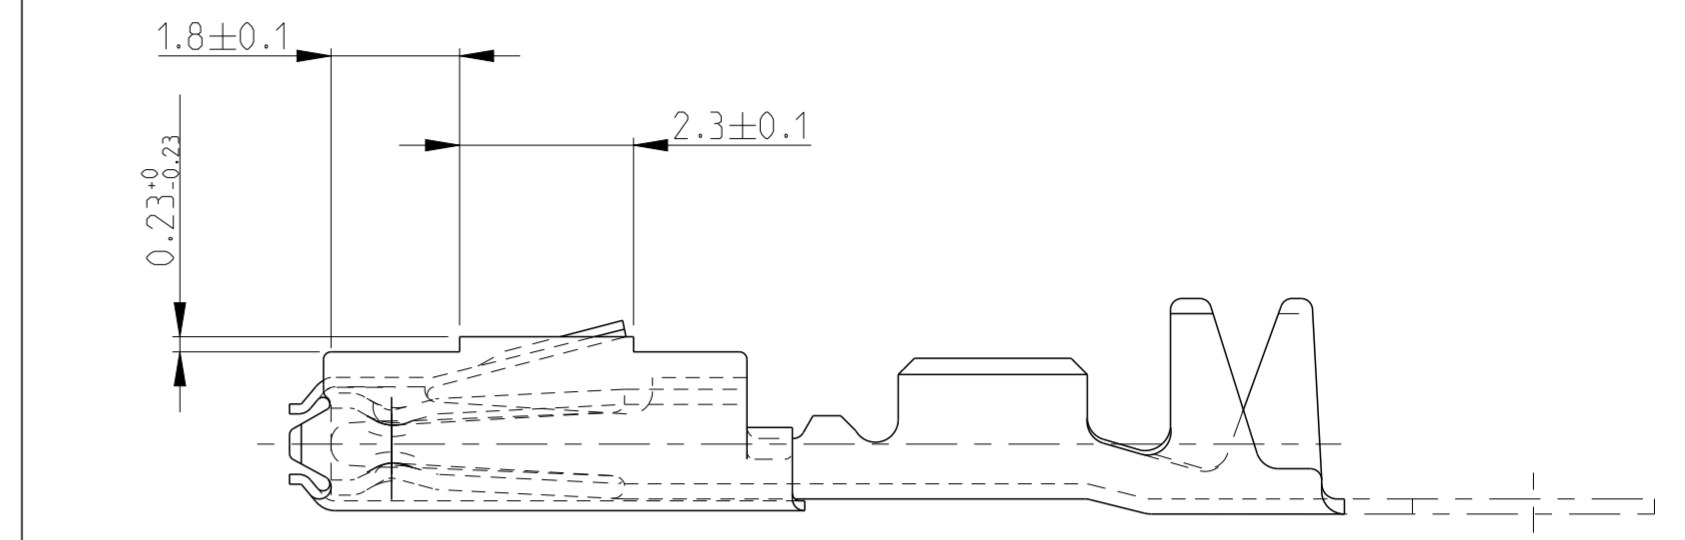

ALTERNATE DESIGN POSSIBLE FOR THE SPRING

SECTION C-C

SECTION A-A

SECTION B-B

PART NUMBER	4 CONTACT POINTS	SPRING	CRIMP AREA
144969-4	Sn 0.8 to 2 µm	Au 0.4 to 0.8 µm	Sn 0.8 to 3.3 µm
144969-3	Au 0.4 to 0.8 µm	Sn 0.8 to 3.3 µm	Sn 0.8 to 3.3 µm
144969-2	Au 0.4 to 0.8 µm	Au 0.4 to 0.8 µm	Sn 0.8 to 3.3 µm
144969-1	Sn 0.8 to 2 µm PRETINNED	Sn 0.8 to 2 µm PRETINNED	Sn 0.8 to 2 µm PRETINNED

THIS DRAWING IS A CONTROLLED DOCUMENT.		DWN A. ROSI 04 JUN2012	TE Connectivity	
DIMENSIONS: mm		CHK X. ROUILLARD 04 JUN2012		
TOLERANCES UNLESS OTHERWISE SPECIFIED: ±0.2		APVD J. DAHER 04 JUN2012	NAME CLIP MQS A SERTIR (0.2-0.6 SQ mm) MQS RECEPTACLE WITH BARRIER CRIMP VERSION	
MATERIAL VOIR TABLEAU		PRODUCT SPEC 108-18030	SIZE A2	CAGE CODE 00779
ANGLES FINISH #2°		APPLICATION SPEC 114-15077	DRAWING NO C-144969	RESTRICTED TO -
VOIR TABLEAU		WEIGHT 0.2g	SCALE 10:1	SHEET 1 OF 1
CUSTOMER DRAWING		REV E		