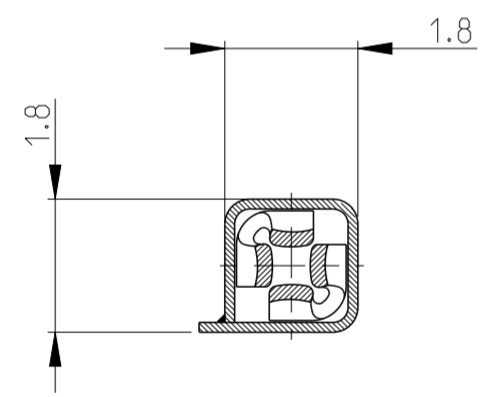

ALTERNATE DESIGN POSSIBLE FOR THE SPRING

SECTION C-C

SECTION A-A

SECTION B-B

PART NUMBER	4 CONTACT POINTS	SPRING	CRIMP AREA
144969-4	Sn 0.8 to 2 µm	Au 0.4 to 0.8 µm	Sn 0.8 to 3.3 µm
144969-3	Au 0.4 to 0.8 µm	Sn 0.8 to 3.3 µm	Sn 0.8 to 3.3 µm
144969-2	Au 0.4 to 0.8 µm	Au 0.4 to 0.8 µm	Sn 0.8 to 3.3 µm
144969-1	Sn 0.8 to 2 µm PRETINNED	Sn 0.8 to 2 µm PRETINNED	Sn 0.8 to 2 µm PRETINNED

THIS DRAWING IS A CONTROLLED DOCUMENT.		DWN A. ROSI 04 JUN2012	TE Connectivity	
DIMENSIONS: mm		CHK X. ROUILLARD 04 JUN2012		
TOLERANCES UNLESS OTHERWISE SPECIFIED: ±0.2		APVD J. DAHER 04 JUN2012	NAME CLIP MQS A SERTIR (0.2-0.6 SQ mm) MQS RECEPTACLE WITH BARRIER CRIMP VERSION	
MATERIAL VOIR TABLEAU		PRODUCT SPEC 108-18030	SIZE A2	CAGE CODE 00779
ANGLES FINISH #2°		APPLICATION SPEC 114-15077	DRAWING NO C-144969	RESTRICTED TO -
VOIR TABLEAU		WEIGHT 0.2g	SCALE 10:1	SHEET 1 OF 1
CUSTOMER DRAWING		REV E		