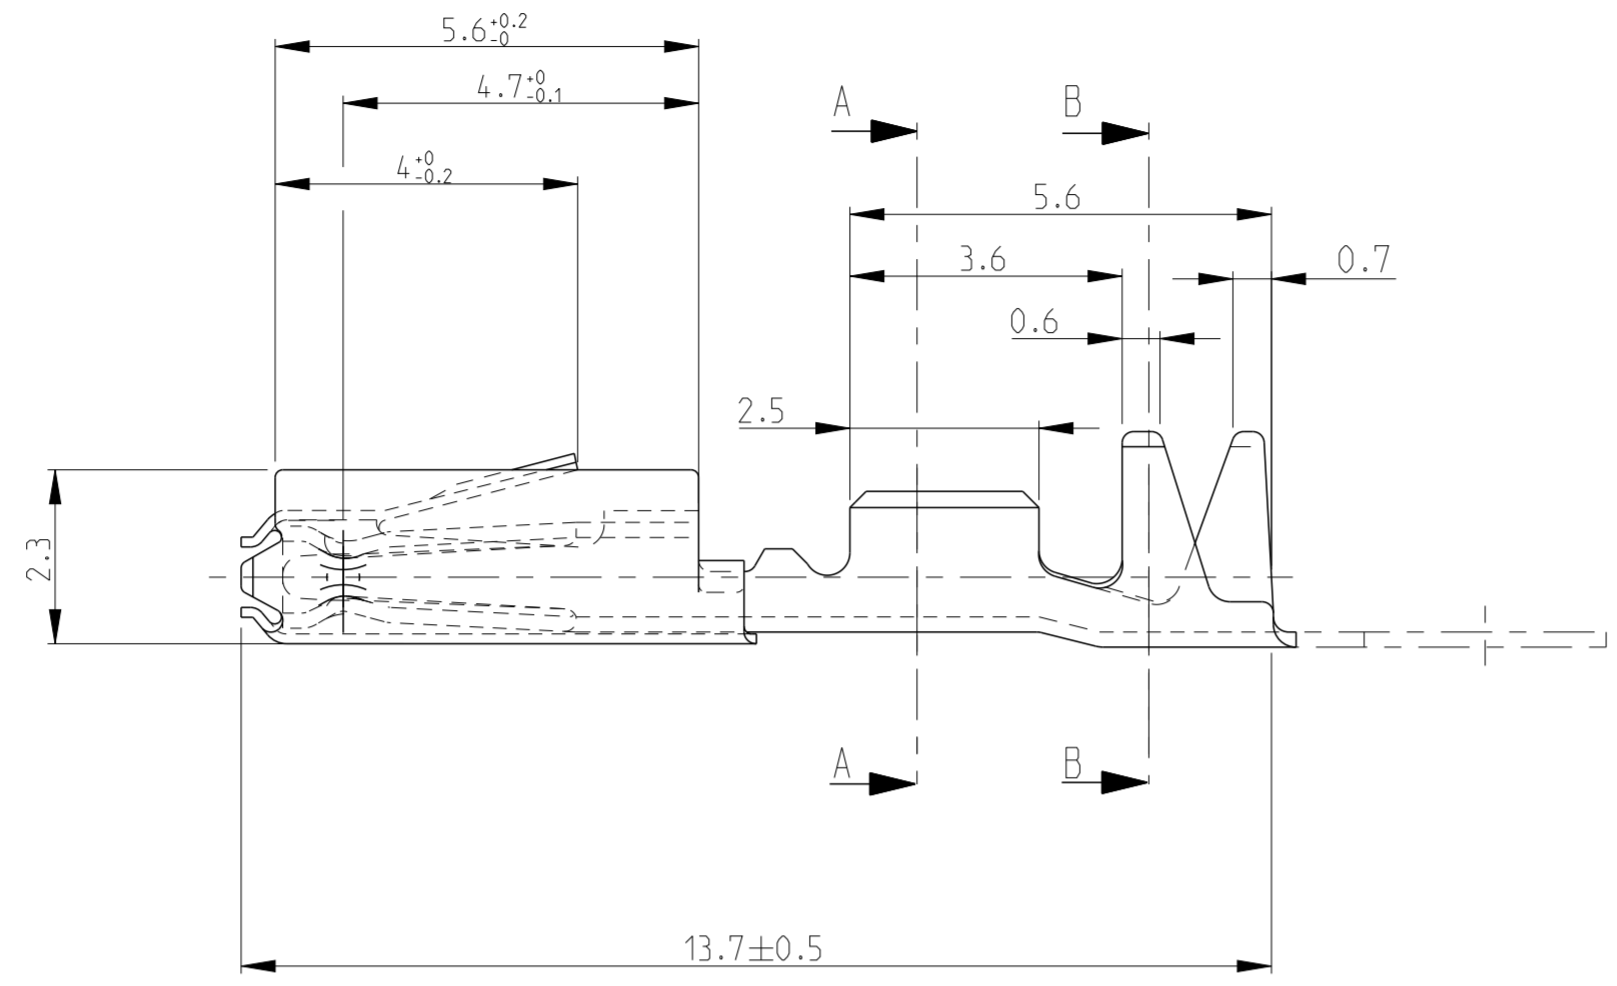

ALTERNATE DESIGN POSSIBLE FOR THE SPRING

SECTION C-C

SECTION A-A

SECTION B-B

PART NUMBER	4 CONTACT POINTS	SPRING	CRIMP AREA
144969-4	Sn 0.8 to 2 µm	Au 0.4 to 0.8 µm	Sn 0.8 to 3.3 µm
144969-3	Au 0.4 to 0.8 µm	Sn 0.8 to 3.3 µm	Sn 0.8 to 3.3 µm
144969-2	Au 0.4 to 0.8 µm	Au 0.4 to 0.8 µm	Sn 0.8 to 3.3 µm
144969-1	Sn 0.8 to 2 µm PRETINNED	Sn 0.8 to 2 µm PRETINNED	Sn 0.8 to 2 µm PRETINNED

THIS DRAWING IS A CONTROLLED DOCUMENT.		DWN A. ROSI 04 JUN2012	TE Connectivity	
DIMENSIONS: mm		CHK X. ROUILLARD 04 JUN2012		
TOLERANCES UNLESS OTHERWISE SPECIFIED: ±0.2		APVD J. DAHER 04 JUN2012	NAME CLIP MQS A SERTIR (0.2-0.6 SQ mm) MQS RECEPTACLE WITH BARRIER CRIMP VERSION	
MATERIAL VOIR TABLEAU		PRODUCT SPEC 108-18030	SIZE A2	CAGE CODE 00779
ANGLES FINISH #2°		APPLICATION SPEC 114-15077	DRAWING NO C-144969	RESTRICTED TO -
VOIR TABLEAU		WEIGHT 0.2g	SCALE 10:1	SHEET 1 OF 1
CUSTOMER DRAWING		REV E		