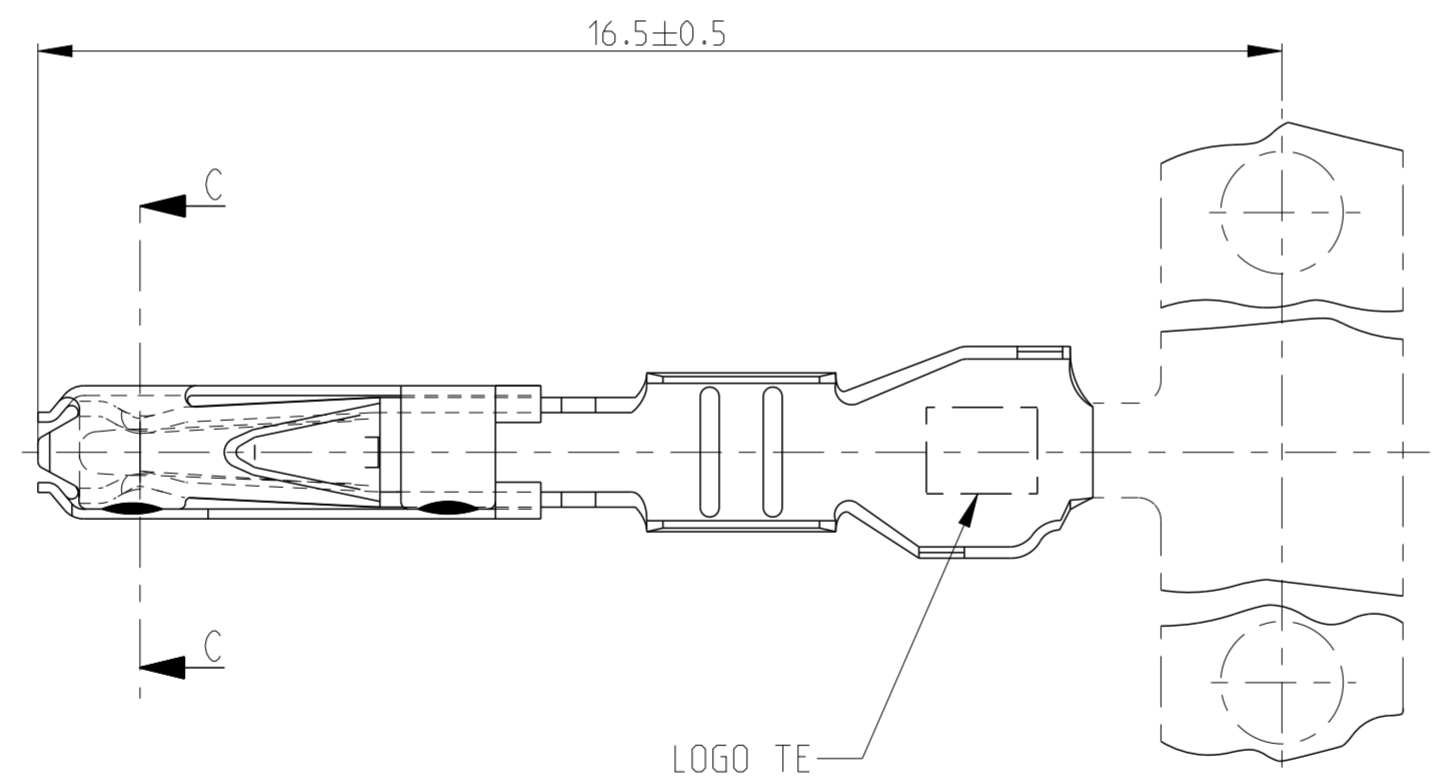

ALTERNATE DESIGN POSSIBLE FOR THE SPRING

SECTION C-C

SECTION A-A

SECTION B-B

PART NUMBER	4 CONTACT POINTS	SPRING	CRIMP AREA
144969-4	Sn 0.8 to 2 µm	Au 0.4 to 0.8 µm	Sn 0.8 to 3.3 µm
144969-3	Au 0.4 to 0.8 µm	Sn 0.8 to 3.3 µm	Sn 0.8 to 3.3 µm
144969-2	Au 0.4 to 0.8 µm	Au 0.4 to 0.8 µm	Sn 0.8 to 3.3 µm
144969-1	Sn 0.8 to 2 µm PRETINNED	Sn 0.8 to 2 µm PRETINNED	Sn 0.8 to 2 µm PRETINNED

THIS DRAWING IS A CONTROLLED DOCUMENT.		DWN A. ROSI 04 JUN2012	TE Connectivity	
DIMENSIONS: mm		CHK X. ROUILLARD 04 JUN2012		
TOLERANCES UNLESS OTHERWISE SPECIFIED: ±0.2		APVD J. DAHER 04 JUN2012	NAME CLIP MQS A SERTIR (0.2-0.6 SQ mm) MQS RECEPTACLE WITH BARRIER CRIMP VERSION	
MATERIAL VOIR TABLEAU		PRODUCT SPEC 108-18030	SIZE A2	CAGE CODE 00779
ANGLES FINISH #2°		APPLICATION SPEC 114-15077	DRAWING NO C-144969	RESTRICTED TO -
VOIR TABLEAU		WEIGHT 0.2g	SCALE 10:1	SHEET 1 OF 1
CUSTOMER DRAWING		REV E		