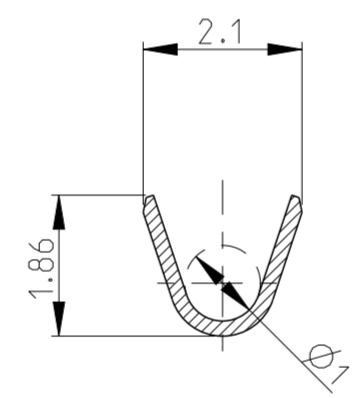

ALTERNATE DESIGN POSSIBLE FOR THE SPRING

SECTION C-C

SECTION A-A

SECTION B-B

PART NUMBER	4 CONTACT POINTS	SPRING	CRIMP AREA
144969-4	Sn 0.8 to 2 µm	Au 0.4 to 0.8 µm	Sn 0.8 to 3.3 µm
144969-3	Au 0.4 to 0.8 µm	Sn 0.8 to 3.3 µm	Sn 0.8 to 3.3 µm
144969-2	Au 0.4 to 0.8 µm	Au 0.4 to 0.8 µm	Sn 0.8 to 3.3 µm
144969-1	Sn 0.8 to 2 µm PRETINNED	Sn 0.8 to 2 µm PRETINNED	Sn 0.8 to 2 µm PRETINNED

THIS DRAWING IS A CONTROLLED DOCUMENT.		DWN A. ROSI 04 JUN2012	TE Connectivity	
DIMENSIONS: mm		CHK X. ROUILLARD 04 JUN2012		
TOLERANCES UNLESS OTHERWISE SPECIFIED: ±0.2		APVD J. DAHER 04 JUN2012	NAME CLIP MQS A SERTIR (0.2-0.6 SQ mm) MQS RECEPTACLE WITH BARRIER CRIMP VERSION	
MATERIAL VOIR TABLEAU		PRODUCT SPEC 108-18030	SIZE A2	CAGE CODE 00779
ANGLES FINISH #2°		APPLICATION SPEC 114-15077	DRAWING NO C-144969	RESTRICTED TO -
VOIR TABLEAU		WEIGHT 0.2g	SCALE 10:1	SHEET 1 OF 1
CUSTOMER DRAWING		REV E		