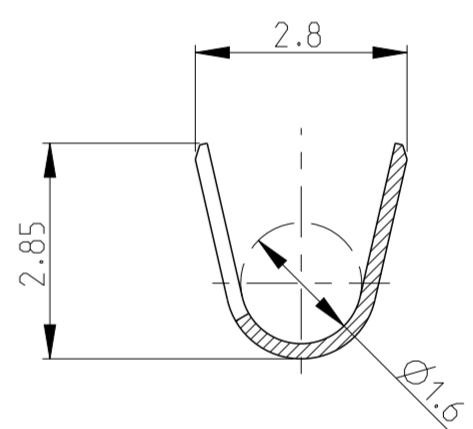

ALTERNATE DESIGN POSSIBLE FOR THE SPRING

SECTION C-C

SECTION A-A

SECTION B-B

PART NUMBER	4 CONTACT POINTS	SPRING	CRIMP AREA
144969-4	Sn 0.8 to 2 µm	Au 0.4 to 0.8 µm	Sn 0.8 to 3.3 µm
144969-3	Au 0.4 to 0.8 µm	Sn 0.8 to 3.3 µm	Sn 0.8 to 3.3 µm
144969-2	Au 0.4 to 0.8 µm	Au 0.4 to 0.8 µm	Sn 0.8 to 3.3 µm
144969-1	Sn 0.8 to 2 µm PRETINNED	Sn 0.8 to 2 µm PRETINNED	Sn 0.8 to 2 µm PRETINNED

THIS DRAWING IS A CONTROLLED DOCUMENT.		DWN A. ROSI 04 JUN2012	TE Connectivity	
DIMENSIONS: mm		CHK X. ROUILLARD 04 JUN2012		
TOLERANCES UNLESS OTHERWISE SPECIFIED: ±0.2		APVD J. DAHER 04 JUN2012	NAME CLIP MQS A SERTIR (0.2-0.6 SQ mm) MQS RECEPTACLE WITH BARRIER CRIMP VERSION	
MATERIAL VOIR TABLEAU		PRODUCT SPEC 108-18030	SIZE A2	CAGE CODE 00779
ANGLES FINISH #2°		APPLICATION SPEC 114-15077	DRAWING NO C-144969	RESTRICTED TO -
VOIR TABLEAU		WEIGHT 0.2g	SCALE 10:1	SHEET 1 OF 1
CUSTOMER DRAWING		REV E		